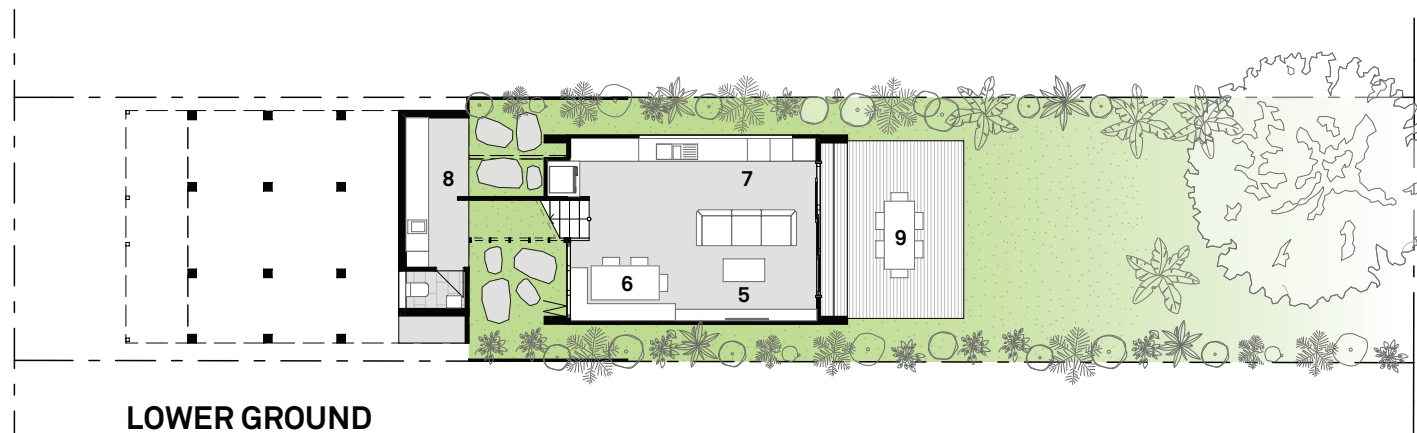

SECTION

ROOF

GROUND LEVEL

LOWER GROUND

NORTH ELEVATION

LEGEND

- 1 ENTRY
- 2 BATH
- 3 STUDY
- 4 BED
- 5 LIVING
- 6 DINING
- 7 KITCHEN
- 8 LAUNDRY
- 9 DECK / OUTDOOR

ONE PLUS ONE HOUSE **R***