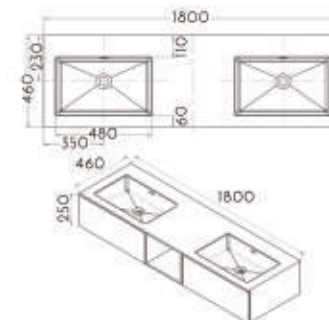

1200mm	\$1800
1500mm	\$2200
1800mm	\$2700

CUBIC SPECIFICATION

Available in Width
 1200 / 1500 / 1800mm

1200mm

1500mm

1800mm

TOPTILE & BATHROOM

NORTH SHORE STORE //
 34C HILLSIDE ROAD, GLENFIELD, AUCKLAND
 T 09 444 8811
 OPEN 4 DAYS