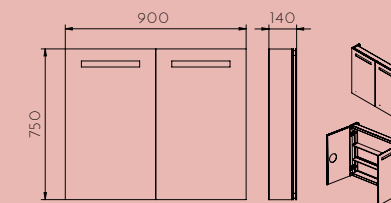

Size Options// Available in width 300mm \$315 / 600mm \$645 / 900mm \$870

SPECIFICATION

Model No. ARLCB300
Dimension// W300 x H750 x D140mm

Model No. ARLCB600
Dimension// W600 x H750 x D140mm

Model No. ARLCB900
Dimension// W900 x H750 x D140mm