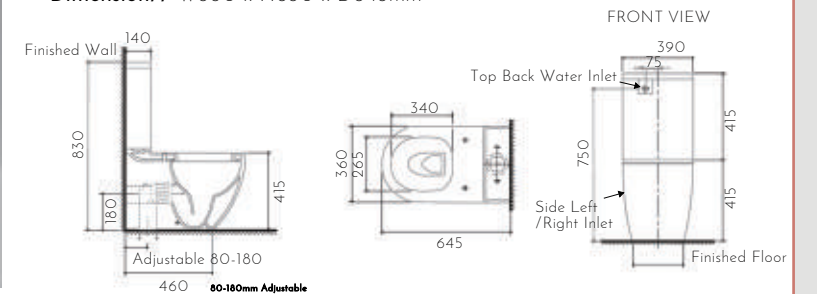

S TRAP \$499 // P TRAP \$479

ALL PRICES ARE GST INCLUSIVE

SPECIFICATION

Model No. TO-76B
Dimension// W365 x H405 x D550mm

Minimum Cavity
 90 Wall Thickness 20-60

Model No. TO-76
Dimension// W360 x H830 x D645mm