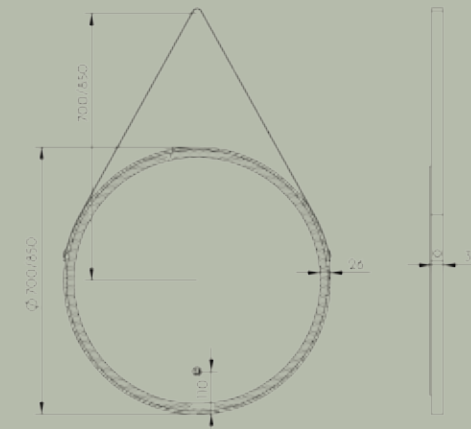

SPECIFICATION

Available in W700mm or 850mm