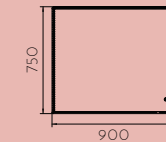

Size Options// Available in width 750mm \$496 / 900mm \$496 / 1200mm \$575 / 1500mm \$713 / 1800mm \$805

ALL PRICES ARE GST INCLUSIVE

SPECIFICATION

Model No. MI-ARLED750
Dimension// W750 x H900 x D20mm

Model No. MI-ARLED900
Dimension// W900 x H750 x D20mm

Model No. MI-ARLED1200
Dimension// W1200 x H750 x D20mm

Model No. MI-ARLED1500
Dimension// W1500 x H750 x D20mm

Model No. MI-ARLED1800
Dimension// W1800 x H750 x D20mm

TOPTILE & BATHROOM

NORTH SHORE STORE //
 36C HILLSIDE ROAD, GLENFIELD, AUCKLAND
 T 09 444 8811
 OPEN 6 DAYS