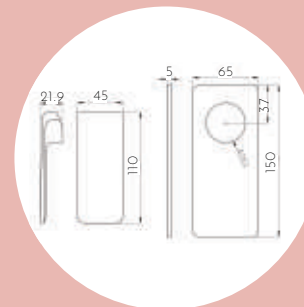

EXPOSED SHOWER MIXER
Model No. M503071B

**EXPOSED MIXER
W/ SWIVEL SPOUT**
Model No. M502071B

BATH SPOUT
Model No. M505071

WALL-MOUNTED BASIN MIXER
Model No. M105071

SWIVEL KITCHEN MIXER
Model No. M201071

FOR FULL SPECIFICATION VISIT WWW.TOPTILEANDBATHROOM.CO.NZ