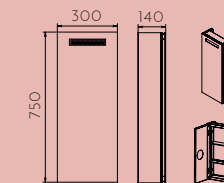

Model No. MI-ARLED1200
Dimension// W1200 x H750 x D20mm

Model No. MI-ARLED1500
Dimension// W1500 x H750 x D20mm

Model No. MI-ARLED1800
Dimension// W1800 x H750 x D20mm

TOPTILE & BATHROOM

NORTH SHORE STORE //
 36C HILLSIDE ROAD, GLENFIELD, AUCKLAND
 T 09 444 8811
 OPEN 6 DAYS

Size Options// Available in width 300mm \$315 / 600mm \$645 / 900mm \$870

SPECIFICATION

Model No. ARLCB300
Dimension// W300 x H750 x D140mm

Model No. ARLCB600
Dimension// W600 x H750 x D140mm

Model No. ARLCB900
Dimension// W900 x H750 x D140mm