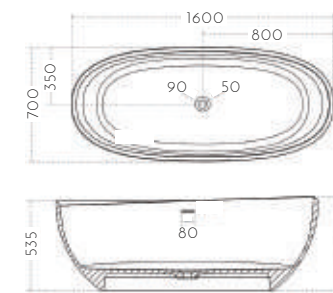

Model No. BTH-RUBY-CS8817-1600

Dimension//

W1600 x D700 x H535mm