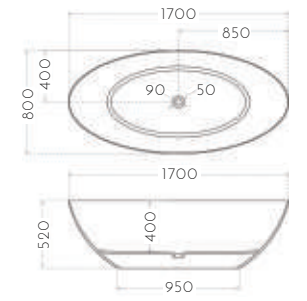

1500mm \$1550// 1700mm \$1650

SPECIFICATION

Model No. ALEXA & ALEXA JR.
Dimension//
 W1700 x D700 x H580mm
 W1500 x D700 x H580mm

Model No. MILA & MILA JR.
Dimension//
 W1700 x D750 x H600mm
 W1500 x D700 x H600mm

\$2798

COMPOSITE STONE

STELLA

Model No. BTH-STELLA-CS8866-1700
Dimension// W1700 x D800 x H540mm
Material_ Composite Stone
Matte Finish

\$2798

SPECIFICATION

Model No. BTH-SKYLAR-CS8863-1700
Dimension// W1700 x D800 x H520mm