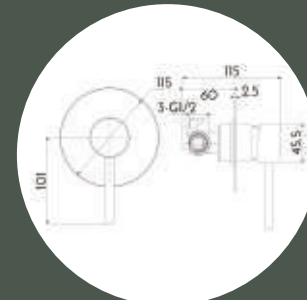

\$211

BATH SPOUT
Model No. 16ZCB

\$99

WALL-MOUNTED BASIN MIXER
Model No. AQ14016CB

\$255

SWIVEL KITCHEN MIXER
Model No. AQ34016CB

\$270

BASIN MIXER
Model No. AQ16016CB