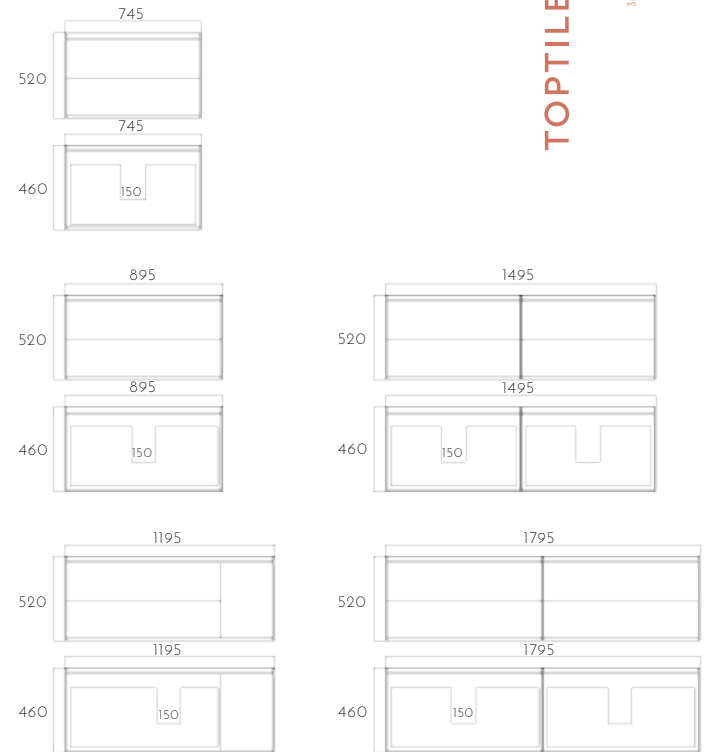

Wall-hung Plywood Vanity with Soft Closing Drawer

Material// Plywood w/ Timber Veneer

Basin Options// Poly-marble Basin / Composite Stone Basin / Composite Stone Benchtop

Size Options// Available in Width 750 / 900 / 1200 / 1500 / 1800mm

Wall-hung
w/ Slimline Poly-marble Basin

750mm	\$1197
900mm	\$1436
1200mm	\$1735
1500mm	\$2513
1800mm	/

Wall-hung
w/ Composite Stone Basin

750mm	\$1556
900mm	\$1867
1200mm	\$2256
1500mm	\$3267
1800mm	\$3734

Wall-hung
w/ Composite Stone Benchtop
(Basin Exclusive)

750mm	\$1017
900mm	\$1220
1200mm	\$1475
1500mm	\$2136
1800mm	\$2441

BEVALE SPECIFICATION

Available in Width
750 / 900 / 1200 / 1500 / 1800mm

TOPTILE & BATHROOM