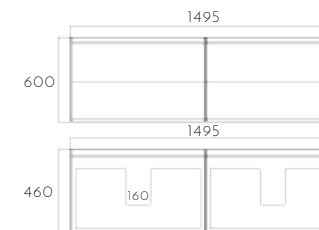

DEXTER SPECIFICATION

Available in Width
750 / 900 / 1200 / 1500 / 1800mm

TOPTILE & BATHROOM

NORTH SHORE STORE //
36 C HILLSIDE ROAD, GLENFIELD, AUCKLAND
T 09 444 8811
OPEN 6 DAYS

CENTRAL STORE //
58 LUNN AVE, MT WELLINGTON, AUCKLAND
T 09 216 9533
OPEN 7 DAYS

FOR FULL SPECIFICATION VISIT WWW.TOPTILEANDBATHROOM.CO.NZ