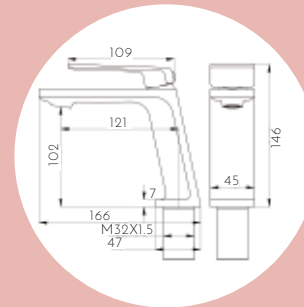

BASIN MIXER
Model No. M101071