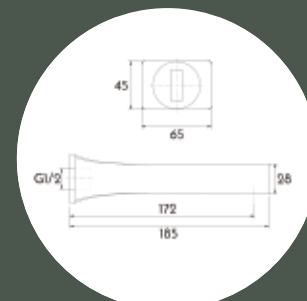

BATH SPOUT
Model No. 16ZCB