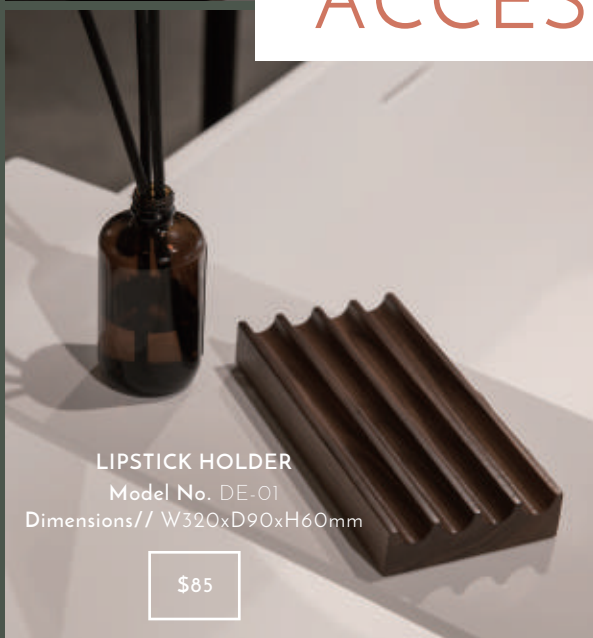

FOR FULL SPECIFICATION VISIT WWW.TOPTILEANDBATHROOM.CO.NZ

LIPSTICK HOLDER
Model No. DE-015
Dimensions// W200xD105xH45mm

\$95

COSMETIC HOLDER
Available in 3 Sizes
Model No. DE-009/DE-010/
DE-011

W320xD90xH60mm	\$60
W320xD190xH100	\$70
W320xD190xH60	\$75

ACCESSORIES

LIPSTICK HOLDER
Model No. DE-01
Dimensions// W320xD90xH60mm

\$85

SOAP HOLDER
Model No. DE-012
Dimensions// W300xD125xH30mm

\$79

WALL SHELF
Model No. WD0195

Matte White	\$450
Matte Black	\$483

BATH SHELF
MATTE WHITE