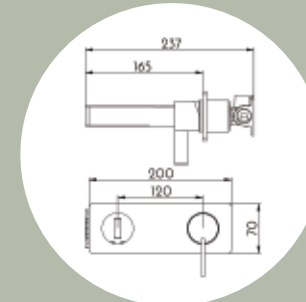

WALL-MOUNTED BASIN MIXER
Model No. MIA BMB