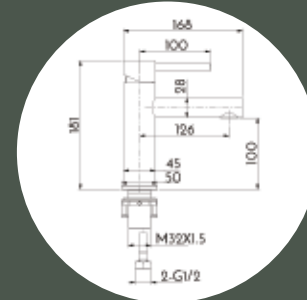

BASIN MIXER
Model No. AQ16016CB