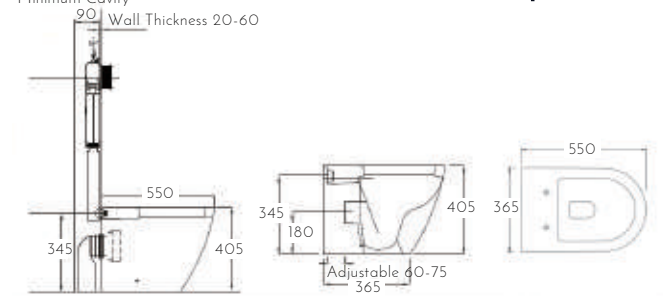

S TRAP \$499 // P TRAP \$479

ALL PRICES ARE GST INCLUSIVE

SPECIFICATION

Model No. TO-76B
Dimension// W365 x H405 x D550mm

Minimum Cavity
 90 Wall Thickness 20-60

Model No. TO-76
Dimension// W360 x H830 x D645mm