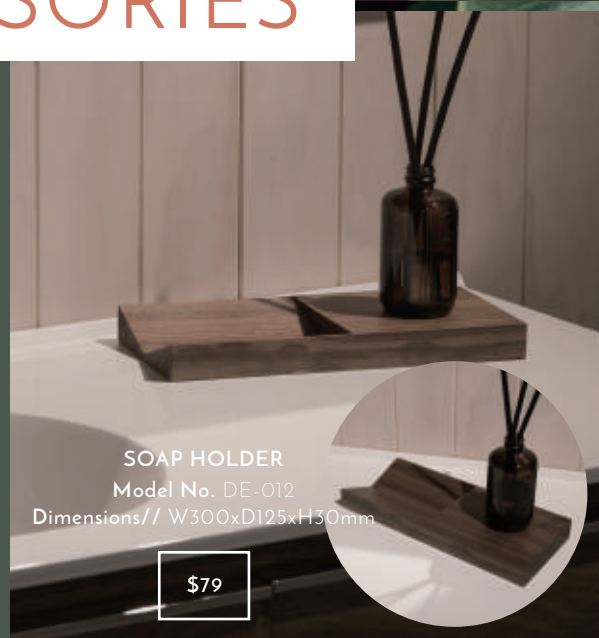

FOR FULL SPECIFICATION VISIT WWW.TOPTILEANDBATHROOM.CO.NZ

LIPSTICK HOLDER
Model No. DE-015
Dimensions// W200xD105xH45mm

\$95

COSMETIC HOLDER
Available in 3 Sizes
Model No. DE-009/DE-010/
DE-011

W320xD90xH60mm	\$60
W320xD190xH100	\$70
W320xD190xH60	\$75

ACCESSORIES

LIPSTICK HOLDER
Model No. DE-01
Dimensions// W320xD90xH60mm

\$85

SOAP HOLDER
Model No. DE-012
Dimensions// W300xD125xH30mm

\$79

WALL SHELF
Model No. WD0195

Matte White	\$450
Matte Black	\$483

BATH SHELF
MATTE WHITE