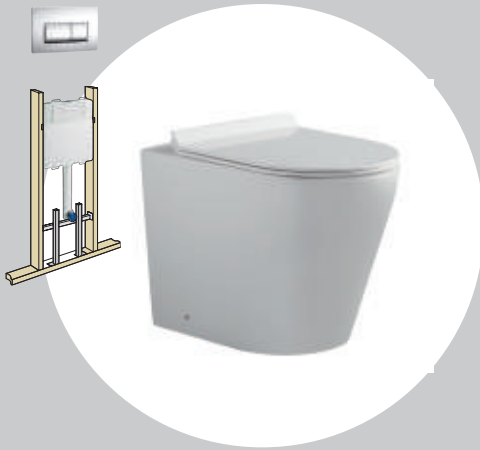

VALSIR Tropea3 In Wall Cistern & Chrome Flush Plate

// Made in Italy

FROM \$959

SPECIFICATION

Model No. TO-78

Dimension// W385 x H830 x D670mm

Model No. TO-78B

Dimension// W365 x H405 x D540mm