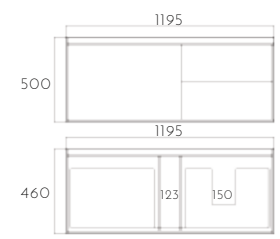

ATMOS SPECIFICATION

Available in Width
750 / 900 / 1200 / 1500 / 1800mm

TOPTILE & BATHROOM

NORTH SHORE STORE //
36C HILLSIDE ROAD, GLENFIELD, AUCKLAND
T 09 444 8811
OPEN 6 DAYS

CENTRAL STORE //
58 LUNN AVE, MT. WELLINGTON, AUCKLAND
T 09 216 9533
OPEN 7 DAYS

TOPTILEANDBATHROOM.CO.NZ

FOR FULL SPECIFICATION VISIT WWW.TOPTILEANDBATHROOM.CO.NZ