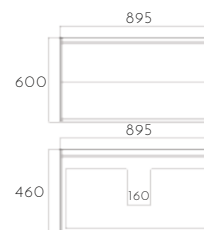

DEXTER SPECIFICATION

Available in Width
750 / 900 / 1200 / 1500 / 1800mm

TOPTILE & BATHROOM

NORTH SHORE STORE //
36 C HILLSIDE ROAD, GLENFIELD, AUCKLAND
T 09 444 8811
OPEN 6 DAYS

CENTRAL STORE //
58 LUNN AVE, MT WELLINGTON, AUCKLAND
T 09 216 9533
OPEN 7 DAYS

FOR FULL SPECIFICATION VISIT WWW.TOPTILEANDBATHROOM.CO.NZ