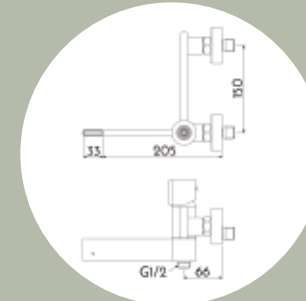

**EXPOSED MIXER
W/ SWIVEL SPOUT**
Model No. F.04.234.01882