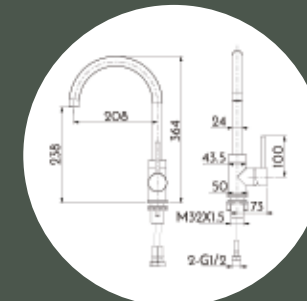

SHOWER MIXER
Model No. AQ34016CB

SHOWER MIXER
W/ DIVERTER
Model No. AQ34B16CB

BATH SPOUT
Model No. 16ZCB

WALL-MOUNTED BASIN MIXER
Model No. AQ14016CB

SWIVEL KITCHEN MIXER
Model No. AQ34016CB

TOPTILE & BATHROOM