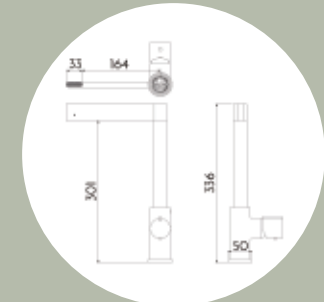

SWIVEL KITCHEN MIXER
Model No. F.05.234.01882

TOPTILE & BATHROOM

NORTH SHORE STORE //
36C HILLSIDE ROAD, GLENFIELD, AUCKLAND
T 09 444 8811
OPEN 6 DAYS

CENTRAL STORE //
58 LUNN AVE, MT. WELLINGTON, AUCKLAND
T 09 216 9533
OPEN 7 DAYS

TOPTILEANDBATHROOM.CO.NZ

FOR FULL SPECIFICATION VISIT WWW.TOPTILEANDBATHROOM.CO.NZ