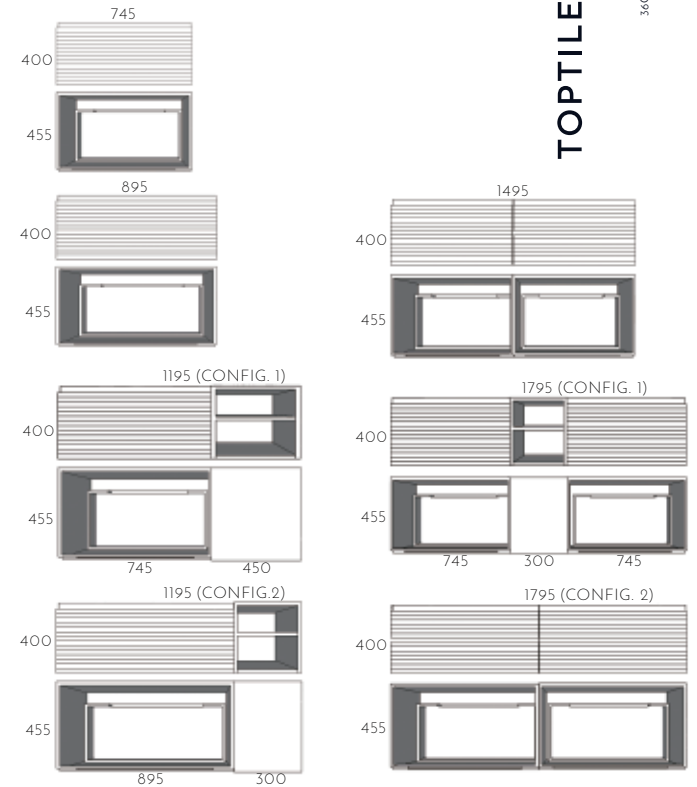

JEROME
SPECIFICATION

Available in Width
750 / 900 / 1200 / 1500 / 1800mm

FOR FULL SPECIFICATION VISIT WWW.TOPTILEANDBATHROOM.CO.NZ

TOPTILE & BATHROOM

NORTH SHORE STORE //
36C HILLSIDE ROAD, GLENFIELD, AUCKLAND
T 09 444 8811
OPEN 6 DAYS

CENTRAL STORE //
58 LUNN AVE, MT. WELLINGTON, AUCKLAND
T 09 216 9533
OPEN 7 DAYS

TOPTILEANDBATHROOM.CO.NZ