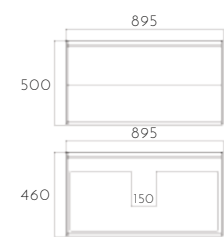

ATMOS SPECIFICATION

Available in Width
750 / 900 / 1200 / 1500 / 1800mm

TOPTILE & BATHROOM

NORTH SHORE STORE //
36C HILLSIDE ROAD, GLENFIELD, AUCKLAND
T 09 444 8811
OPEN 6 DAYS

CENTRAL STORE //
58 LUNN AVE, MT. WELLINGTON, AUCKLAND
T 09 216 9533
OPEN 7 DAYS

TOPTILEANDBATHROOM.CO.NZ

FOR FULL SPECIFICATION VISIT WWW.TOPTILEANDBATHROOM.CO.NZ