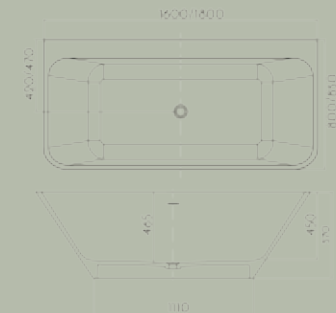

Model No. BTH-SKYLAR-CS8863-1700

Dimension//

W1700 x D800 x H520mm