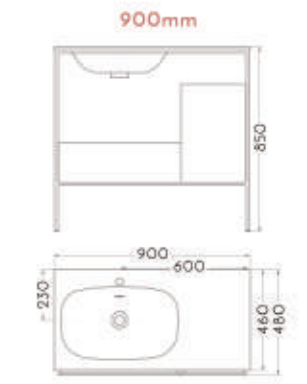

TOPTILEANDBATHROOM.CO.NZ

FOR FULL SPECIFICATION VISIT WWW.TOPTILEANDBATHROOM.CO.NZ

PLYWOOD VANITY FRAME COLLECTION

Floor-standing Plywood Vanity w/ Soft Closing Drawer
Material// Plywood w/ Timber Veneer & Composite Stone
Size Options// Available in Width 900 / 1200 (Left Offset Waste) mm

ALL PRICES ARE GST INCLUSIVE

SOHO COLLECTION	
900mm	\$1900
1200mm (Left)	\$2100

FRAME SPECIFICATION

Available in Width
900 / 1200 (Left Offset or Centre Waste) mm

FOR FULL SPECIFICATION VISIT WWW.TOPTILEANDBATHROOM.CO.NZ