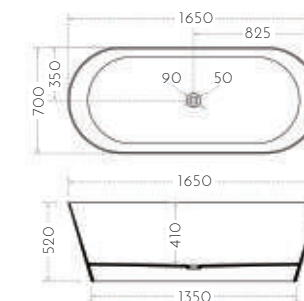

1500mm \$1550// 1700mm \$1650

SPECIFICATION

Model No. ALEXA & ALEXA JR.
Dimension//
 W1700 x D700 x H580mm
 W1500 x D700 x H580mm

Model No. MILA & MILA JR.
Dimension//
 W1700 x D750 x H600mm
 W1500 x D700 x H600mm

TOPTILEANDBATHROOM.CO.NZ

KYLIE

Model No. BTH-KYLIE-CS8861-1650

Dimension// W1650 x D700 x H520mm

Material_Composite Stone

Matte Finish

RUBY

Model No. BTH-RUBY-CS8817-1600

Dimension// W1600x D700 x H535 mm

Material_Composite Stone

Matte Finish

\$2598

SPECIFICATION

Model No. BTH-KYLIE-CS8861-1650

Dimension//

W1650 x D700 x H520mm

Model No. BTH-RUBY-CS8817-1600

Dimension//

W1600 x D700 x H535mm

TOPTILE & BATHROOM

NORTH SHORE STORE //
36C HILLSIDE ROAD, GLENFIELD, AUCKLAND
T 09 444 8811
OPEN 6 DAYS

CENTRAL STORE //
58 LUNN AVE, MT. WELLINGTON, AUCKLAND
T 09 216 9533
OPEN 7 DAYS