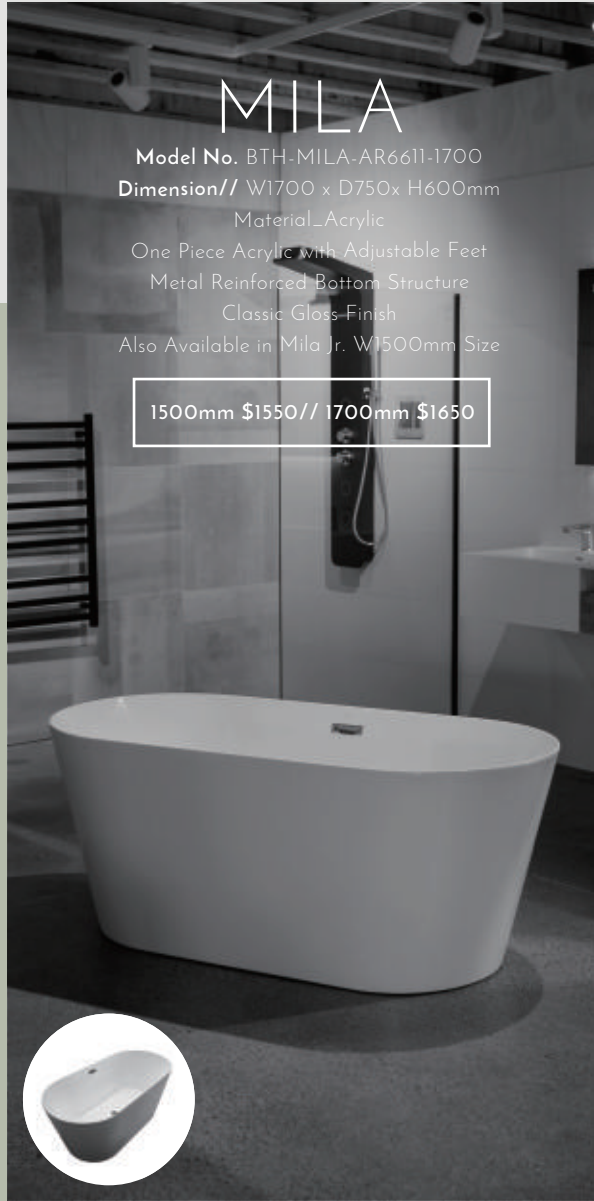

FREE STANDING ACRYLIC BATH

ALEXA

Model No. BTH-ALEXA-AR115-1700
Dimension// W1700 x D700 x H580mm
 Material_Acrylic
 One Piece Acrylic with Adjustable Feet
 Metal Reinforced Bottom Structure
 Classic Gloss Finish
 Also Available in Alexa Jr. W1500mm Size

1500mm \$1550// 1700mm \$1650

SPECIFICATION

Model No. ALEXA & ALEXA JR.
Dimension//
 W1700 x D700 x H580mm
 W1500 x D700 x H580mm

Model No. MILA & MILA JR.
Dimension//
 W1700 x D750 x H600mm
 W1500 x D700 x H600mm