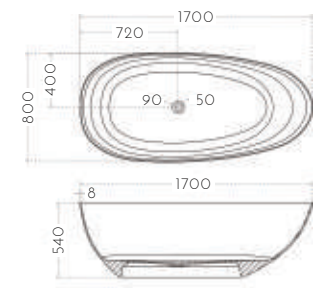

\$2798

COMPOSITE STONE

STELLA

Model No. BTH-STELLA-CS8866-1700
Dimension// W1700 x D800 x H540mm
Material_ Composite Stone
Matte Finish

\$2798

SPECIFICATION

Model No. BTH-SKYLAR-CS8863-1700
Dimension// W1700 x D800 x H520mm

Model No. BTH-STELLA-CS8866-1700
Dimension// W1700 x D800 x H540mm

TOPTILE & BATHROOM

NORTH SHORE STORE //
 36C HILLSIDE ROAD, GLENFIELD, AUCKLAND
 T 09 444 8811
 OPEN 6 DAYS

CENTRAL STORE //
 58 LUNN AVE. MT. WELLINGTON, AUCKLAND
 T 09 216 9533
 OPEN 7 DAYS