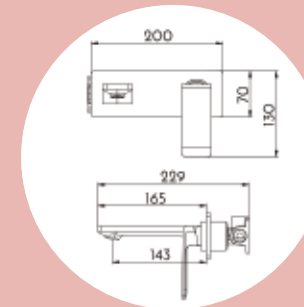

EXPOSED SHOWER MIXER
Model No. M503071B

**EXPOSED MIXER
W/ SWIVEL SPOUT**
Model No. M502071B

BATH SPOUT
Model No. M505071

WALL-MOUNTED BASIN MIXER
Model No. M105071

SWIVEL KITCHEN MIXER
Model No. M201071

FOR FULL SPECIFICATION VISIT WWW.TOPTILEANDBATHROOM.CO.NZ