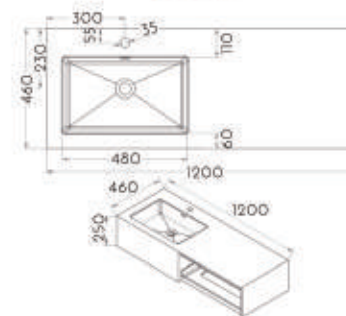

COMPOSITE STONE VANITY CUBIC COLLECTION

CUBIC COLLECTION

1200mm	$1800
1500mm	$2200
1800mm	$2700

CUBIC SPECIFICATION

Available in Width
1200 / 1500 / 1800mm

1200mm

1500mm

1800mm

TOPTILE & BATHROOM

NORTH SHORE STORE //
34C HILLSIDE ROAD, GLENFIELD, AUCKLAND
T 09 444 8811
OPEN 4 DAYS

CENTRAL STORE //
34 LUNN AVE, MT WELLINGTON, AUCKLAND
T 09 318 9333
OPEN 7 DAYS

FOR FULL SPECIFICATION VISIT WWW.TOPTILEANDBATHROOM.CO.NZ