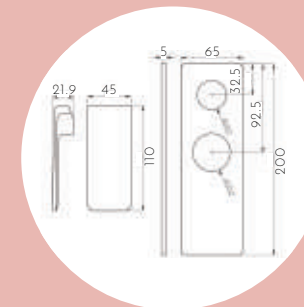

EXPOSED SHOWER MIXER
Model No. M503071B

**EXPOSED MIXER
W/ SWIVEL SPOUT**
Model No. M502071B

BATH SPOUT
Model No. M505071

WALL-MOUNTED BASIN MIXER
Model No. M105071

SWIVEL KITCHEN MIXER
Model No. M201071

FOR FULL SPECIFICATION VISIT WWW.TOPTILEANDBATHROOM.CO.NZ