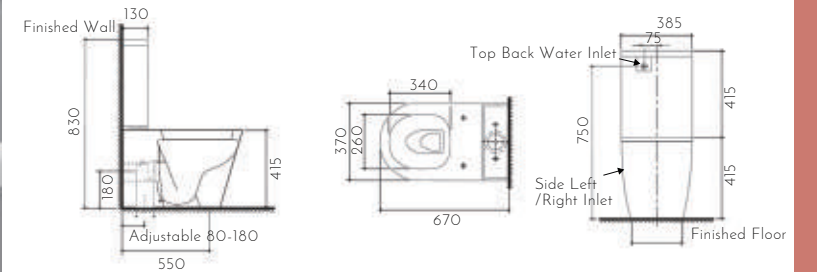

VALSIR Tropea3 In Wall Cistern & Chrome Flush Plate

// Made in Italy

FROM \$959

SPECIFICATION

Model No. TO-78

Dimension// W385 x H830 x D670mm

Model No. TO-78B

Dimension// W365 x H405 x D540mm