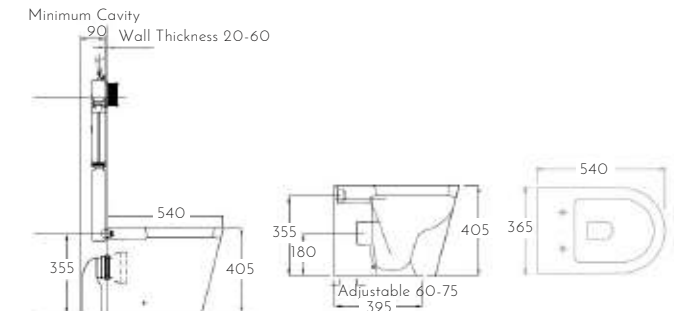

VALSIR Tropea3 In Wall Cistern & Chrome Flush Plate

// Made in Italy

FROM \$959

SPECIFICATION

Model No. TO-78

Dimension// W385 x H830 x D670mm

Model No. TO-78B

Dimension// W365 x H405 x D540mm