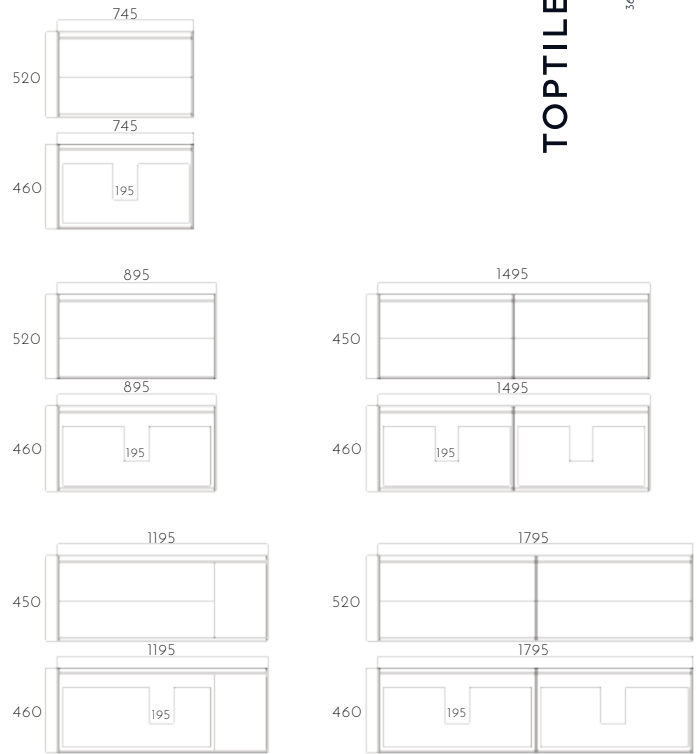

Wall-hung
w/ Composite Stone Benchtop
(Basin Exclusive)

750mm	\$1017
900mm	\$1220
1200mm	\$1475
1500mm	\$2136
1800mm	\$2441

BLANCHE
SPECIFICATION

Available in Width
750 / 900 / 1200 / 1500 / 1800mm

FOR FULL SPECIFICATION VISIT WWW.TOPTILEANDBATHROOM.CO.NZ