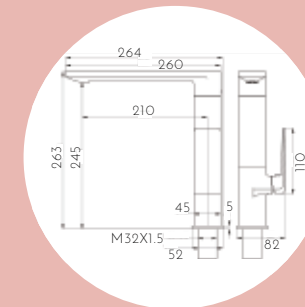

EXPOSED SHOWER MIXER
Model No. M503071B

**EXPOSED MIXER
W/ SWIVEL SPOUT**
Model No. M502071B

BATH SPOUT
Model No. M505071

WALL-MOUNTED BASIN MIXER
Model No. M105071

SWIVEL KITCHEN MIXER
Model No. M201071

FOR FULL SPECIFICATION VISIT WWW.TOPTILEANDBATHROOM.CO.NZ