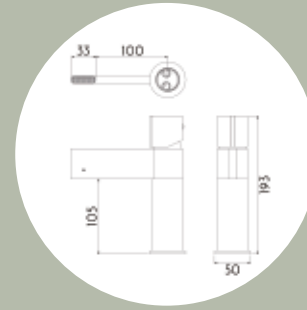

BASIN MIXER
Model No. F.01.234.01882