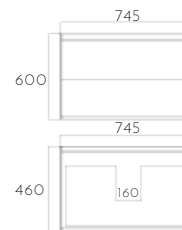

DEXTER SPECIFICATION

Available in Width
750 / 900 / 1200 / 1500 / 1800mm

TOPTILE & BATHROOM

NORTH SHORE STORE //
36 C HILLSIDE ROAD, GLENFIELD, AUCKLAND
T 09 444 8811
OPEN 6 DAYS

CENTRAL STORE //
58 LUNN AVE, MT WELLINGTON, AUCKLAND
T 09 216 9533
OPEN 7 DAYS

FOR FULL SPECIFICATION VISIT WWW.TOPTILEANDBATHROOM.CO.NZ