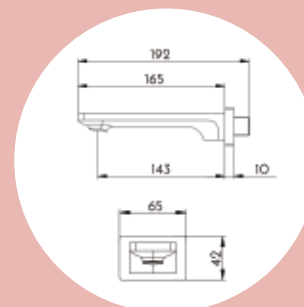

EXPOSED SHOWER MIXER
Model No. M503071B

**EXPOSED MIXER
W/ SWIVEL SPOUT**
Model No. M502071B

BATH SPOUT
Model No. M505071

WALL-MOUNTED BASIN MIXER
Model No. M105071

SWIVEL KITCHEN MIXER
Model No. M201071

FOR FULL SPECIFICATION VISIT WWW.TOPTILEANDBATHROOM.CO.NZ