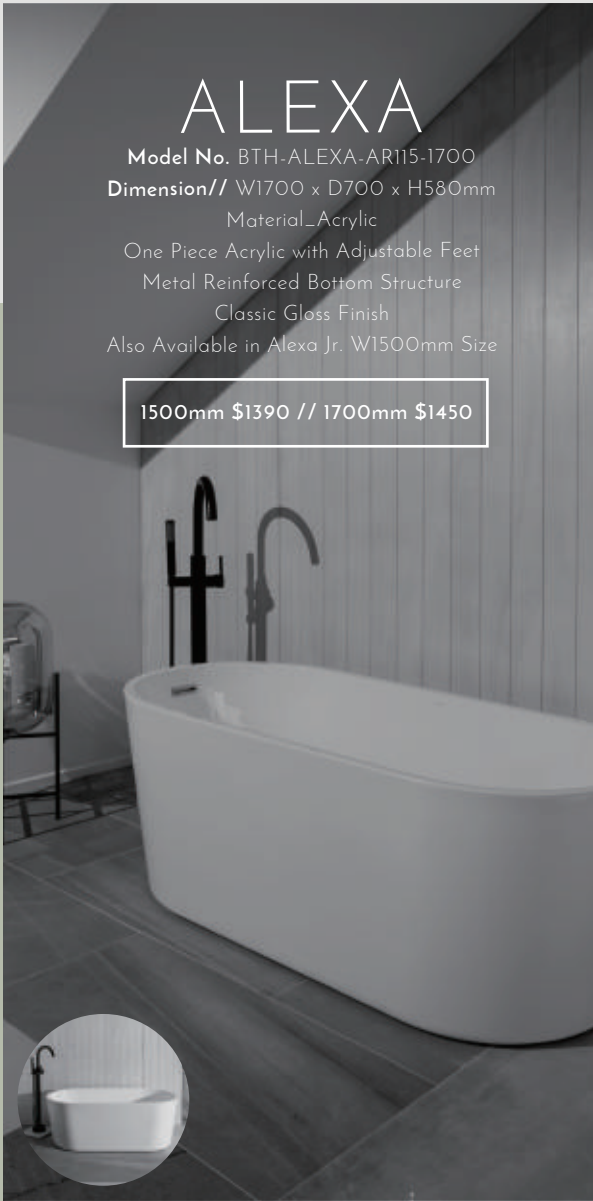

FREE STANDING ACRYLIC BATH

ALEXA

Model No. BTH-ALEXA-AR115-1700
Dimension// W1700 x D700 x H580mm
Material_Acrylic
One Piece Acrylic with Adjustable Feet
Metal Reinforced Bottom Structure
Classic Gloss Finish
Also Available in Alexa Jr. W1500mm Size

1500mm $1390 // 1700mm $1450

MILA

Model No. BTH-MILA-AR6611-1700
Dimension// W1700 x D750x H600mm
Material_Acrylic
One Piece Acrylic with Adjustable Feet
Metal Reinforced Bottom Structure
Classic Gloss Finish
Also Available in Mila Jr. W1500mm Size

1500mm $1550// 1700mm $1650