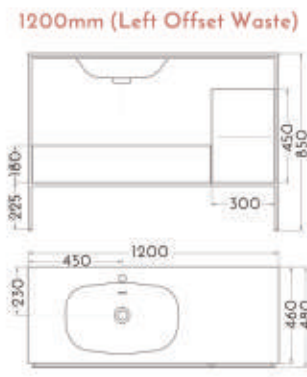

TOPTILEANDBATHROOM.CO.NZ

FOR FULL SPECIFICATION VISIT WWW.TOPTILEANDBATHROOM.CO.NZ

PLYWOOD VANITY FRAME COLLECTION

Floor-standing Plywood Vanity w/ Soft Closing Drawer
Material// Plywood w/ Timber Veneer & Composite Stone
Size Options// Available in Width 900 / 1200 (Left Offset Waste) mm

ALL PRICES ARE GST INCLUSIVE

SOHO COLLECTION	
900mm	\$1900
1200mm (Left)	\$2100

FRAME SPECIFICATION

Available in Width
900 / 1200 (Left Offset or Centre Waste) mm

FOR FULL SPECIFICATION VISIT WWW.TOPTILEANDBATHROOM.CO.NZ