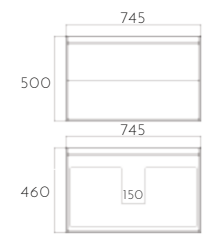

ATMOS SPECIFICATION

Available in Width
750 / 900 / 1200 / 1500 / 1800mm

TOPTILE & BATHROOM

NORTH SHORE STORE //
36C HILLSIDE ROAD, GLENFIELD, AUCKLAND
T 09 444 8811
OPEN 6 DAYS

CENTRAL STORE //
58 LUNN AVE, MT. WELLINGTON, AUCKLAND
T 09 216 9533
OPEN 7 DAYS

TOPTILEANDBATHROOM.CO.NZ

FOR FULL SPECIFICATION VISIT WWW.TOPTILEANDBATHROOM.CO.NZ