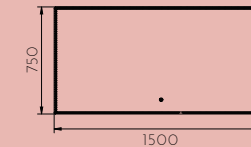

Model No. MI-ARLED1800
Dimension// W1800 x H750 x D20mm