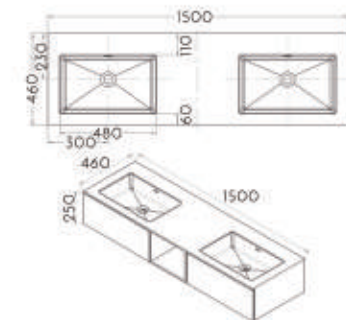

1200mm	\$1800
1500mm	\$2200
1800mm	\$2700

CUBIC SPECIFICATION

Available in Width
 1200 / 1500 / 1800mm

1200mm

1500mm

1800mm

TOPTILE & BATHROOM

NORTH SHORE STORE //
 34C HILLSIDE ROAD, GLENFIELD, AUCKLAND
 T 09 444 8811
 OPEN 4 DAYS