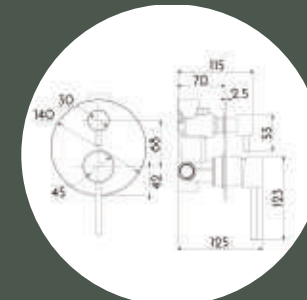

SHOWER MIXER
W/ DIVERTER
Model No. AQ34B16CB