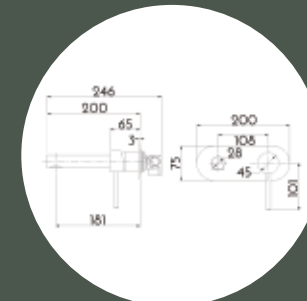

WALL-MOUNTED BASIN MIXER
Model No. AQ14016CB