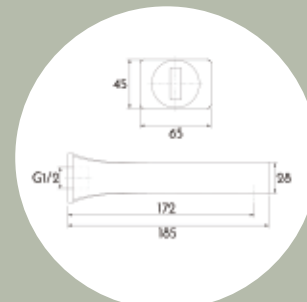

BATH SPOUT
Model No. M505072