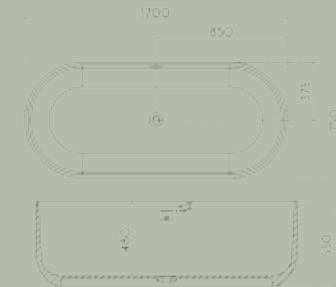

1600mm \$2598 // 1800mm \$2798

ALL PRICES ARE GST INCLUSIVE

SPECIFICATION

Model No. BTH-ARCS-SASHA-CS8822-1700

Dimension//

W1700 x D750 x H550mm

Model No. BTH-SKYLAR-CS8863-1700

Dimension//