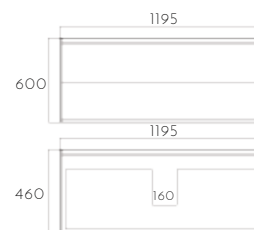

DEXTER SPECIFICATION

Available in Width
750 / 900 / 1200 / 1500 / 1800mm

TOPTILE & BATHROOM

NORTH SHORE STORE //
36 C HILLSIDE ROAD, GLENFIELD, AUCKLAND
T 09 444 8811
OPEN 6 DAYS

CENTRAL STORE //
58 LUNN AVE, MT WELLINGTON, AUCKLAND
T 09 216 9533
OPEN 7 DAYS

FOR FULL SPECIFICATION VISIT WWW.TOPTILEANDBATHROOM.CO.NZ