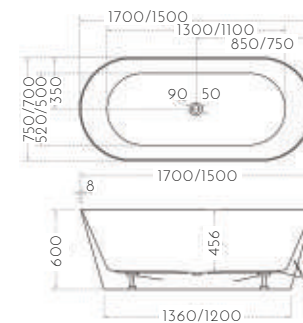

1500mm \$1390 // 1700mm \$1450

MILA

Model No. BTH-MILA-AR6611-1700
Dimension// W1700 x D750x H600mm
 Material_Acrylic
 One Piece Acrylic with Adjustable Feet
 Metal Reinforced Bottom Structure
 Classic Gloss Finish
 Also Available in Mila Jr. W1500mm Size

1500mm \$1550// 1700mm \$1650

SPECIFICATION

Model No. ALEXA & ALEXA JR.
Dimension//
 W1700 x D700 x H580mm
 W1500 x D700 x H580mm

Model No. MILA & MILA JR.
Dimension//
 W1700 x D750 x H600mm
 W1500 x D700 x H600mm