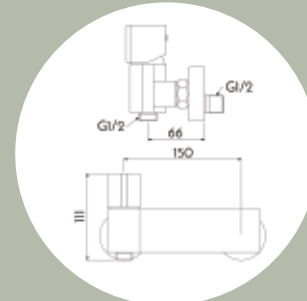

BATH SPOUT
Model No. M505072

\$129

WALL-MOUNTED BASIN MIXER
Model No. MIA BMB

\$318

SWIVEL KITCHEN MIXER
Model No. F.05.234.01882

\$335

ALL PRICES ARE GST INCLUSIVE

BASIN MIXER
Model No. F.01.234.01882