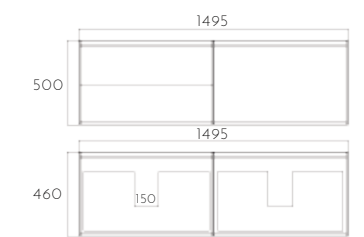

ATMOS SPECIFICATION

Available in Width
750 / 900 / 1200 / 1500 / 1800mm

TOPTILE & BATHROOM

NORTH SHORE STORE //
36C HILLSIDE ROAD, GLENFIELD, AUCKLAND
T 09 444 8811
OPEN 6 DAYS

CENTRAL STORE //
58 LUNN AVE, MT. WELLINGTON, AUCKLAND
T 09 216 9533
OPEN 7 DAYS

TOPTILEANDBATHROOM.CO.NZ

FOR FULL SPECIFICATION VISIT WWW.TOPTILEANDBATHROOM.CO.NZ