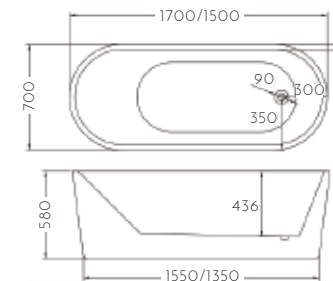

1500mm \$1390 // 1700mm \$1450

MILA

Model No. BTH-MILA-AR6611-1700
Dimension// W1700 x D750x H600mm
 Material_Acrylic
 One Piece Acrylic with Adjustable Feet
 Metal Reinforced Bottom Structure
 Classic Gloss Finish
 Also Available in Mila Jr. W1500mm Size

1500mm \$1550// 1700mm \$1650

SPECIFICATION

Model No. ALEXA & ALEXA JR.
Dimension//
 W1700 x D700 x H580mm
 W1500 x D700 x H580mm

Model No. MILA & MILA JR.
Dimension//
 W1700 x D750 x H600mm
 W1500 x D700 x H600mm