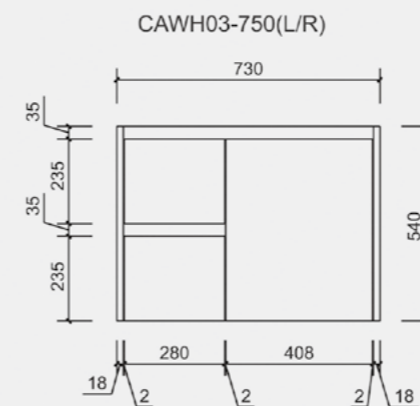

ALICE

ALICE WALL HUNG

All sizes are artist impression only.

Alex Group Aus Pty Ltd reserves the right to change specifications or delete models from our ranges without prior notification.

All sizes are artist impression only.

Alex Group Aus Pty Ltd reserves the right to change specifications or delete models from our ranges without prior notification.