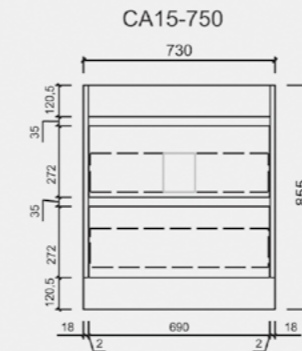

REVIT

REVIT WALL HUNG

LEONA