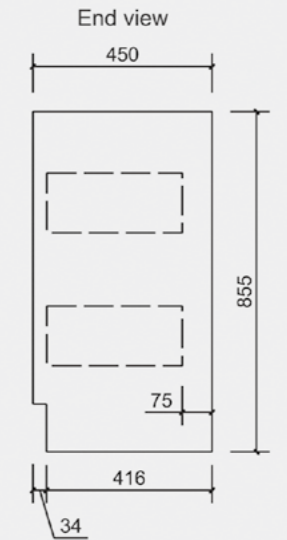

LEO WALL HUNG

GRACE