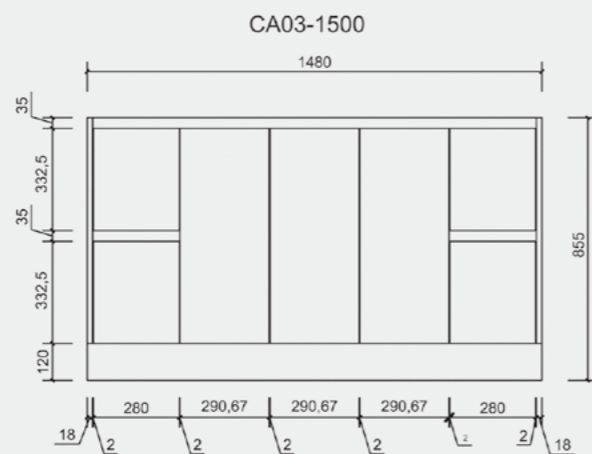

ALICE

ALICE WALL HUNG

All sizes are artist impression only.

Alex Group Aus Pty Ltd reserves the right to change specifications or delete models from our ranges without prior notification.

All sizes are artist impression only.

Alex Group Aus Pty Ltd reserves the right to change specifications or delete models from our ranges without prior notification.