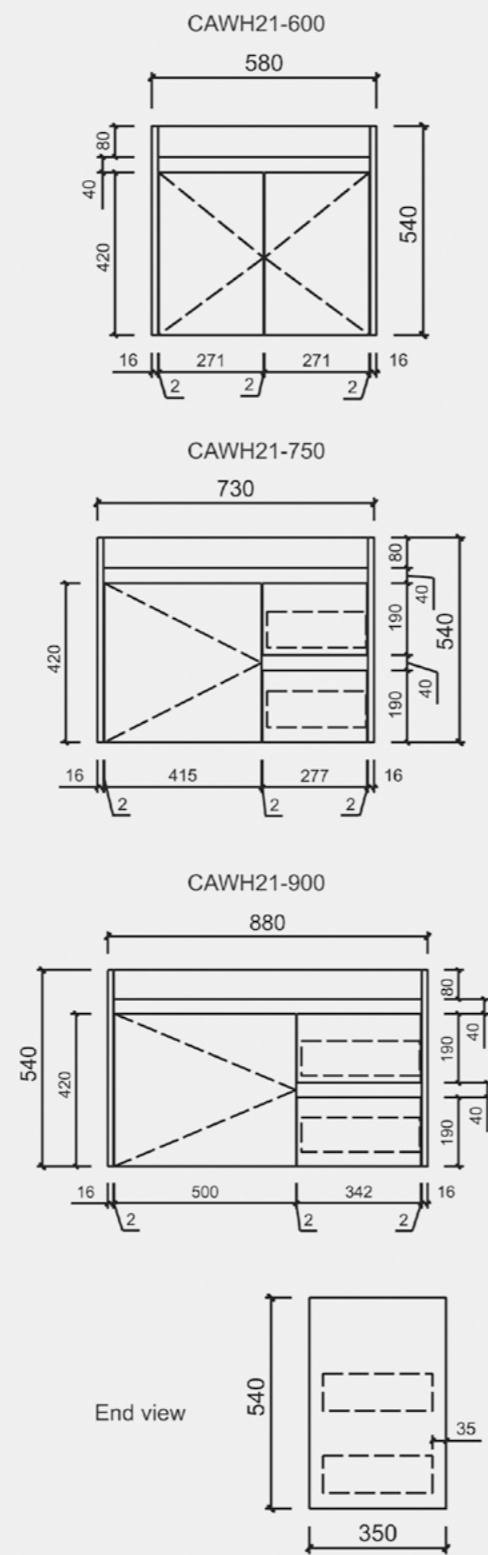

YORK

YORK WALL HUNG

MAYA

MAYA WALL HUNG

All sizes are artist impression only.

Alex Group Aus Pty Ltd reserves the right to change specifications or delete models from our ranges without prior notification.

All sizes are artist impression only.

Alex Group Aus Pty Ltd reserves the right to change specifications or delete models from our ranges without prior notification.