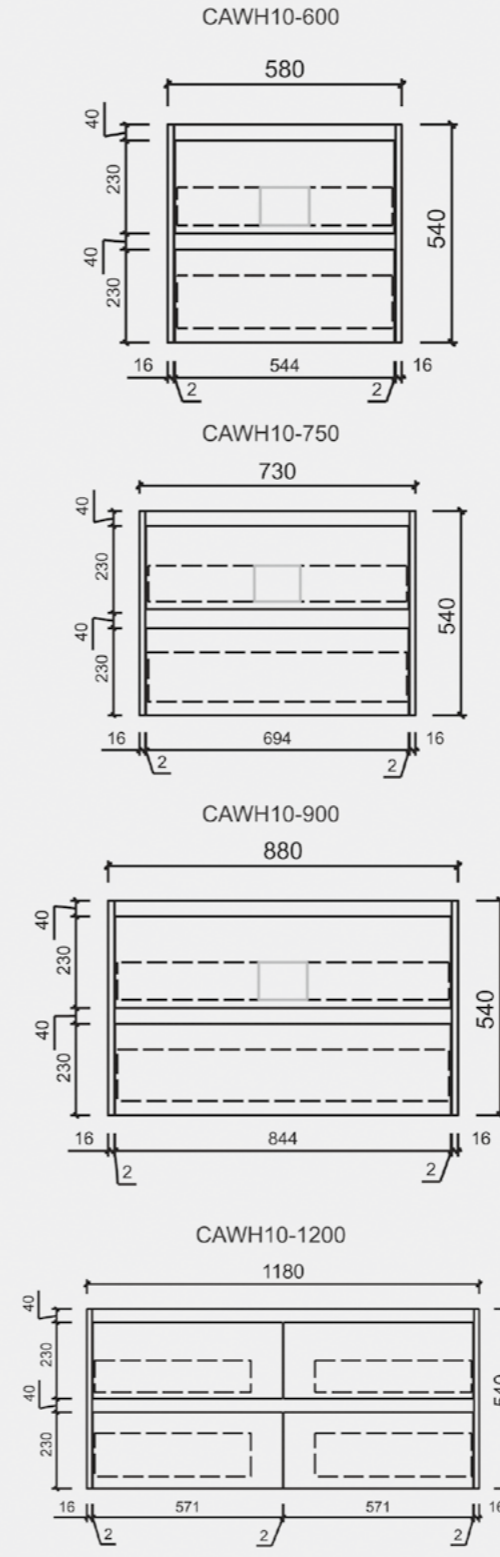

MAX

MAX WALL HUNG