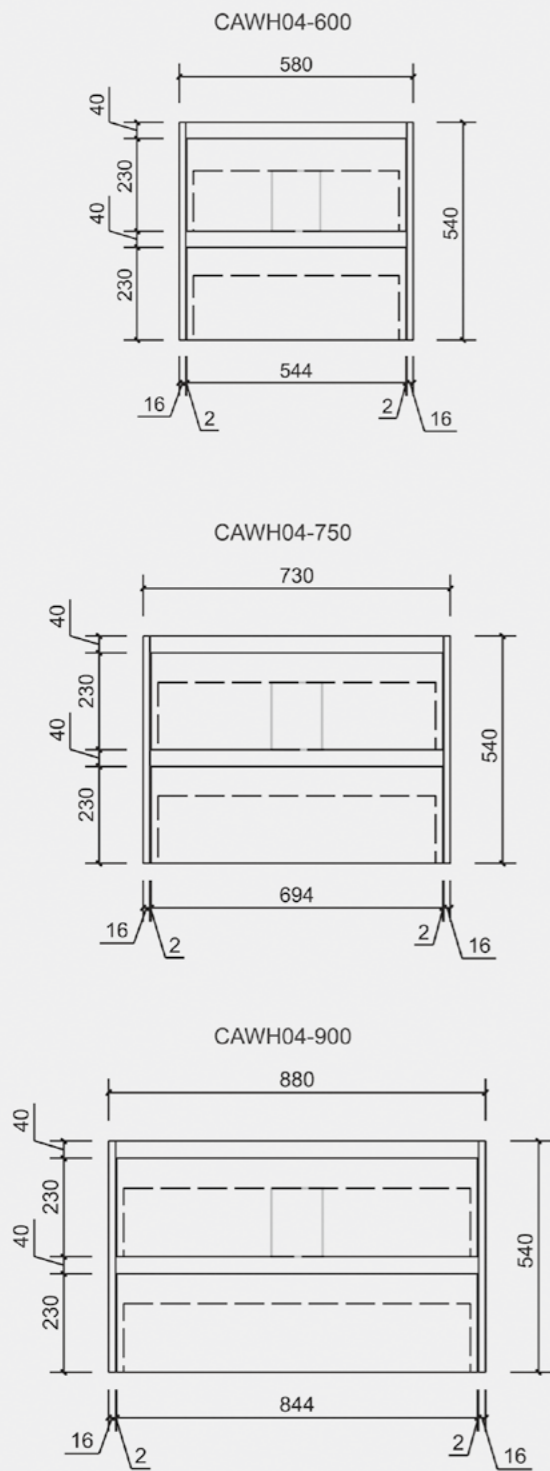

LEO WALL HUNG

GRACE