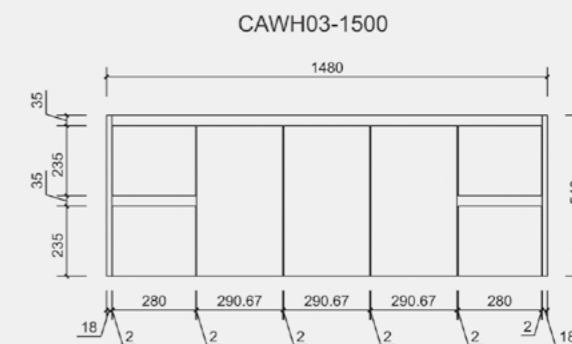

ALICE

ALICE WALL HUNG

All sizes are artist impression only.

Alex Group Aus Pty Ltd reserves the right to change specifications or delete models from our ranges without prior notification.

All sizes are artist impression only.

Alex Group Aus Pty Ltd reserves the right to change specifications or delete models from our ranges without prior notification.