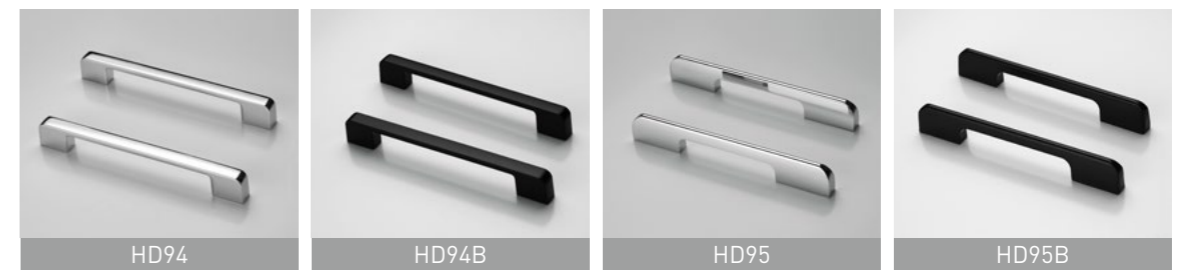

* One option only per cabinet.