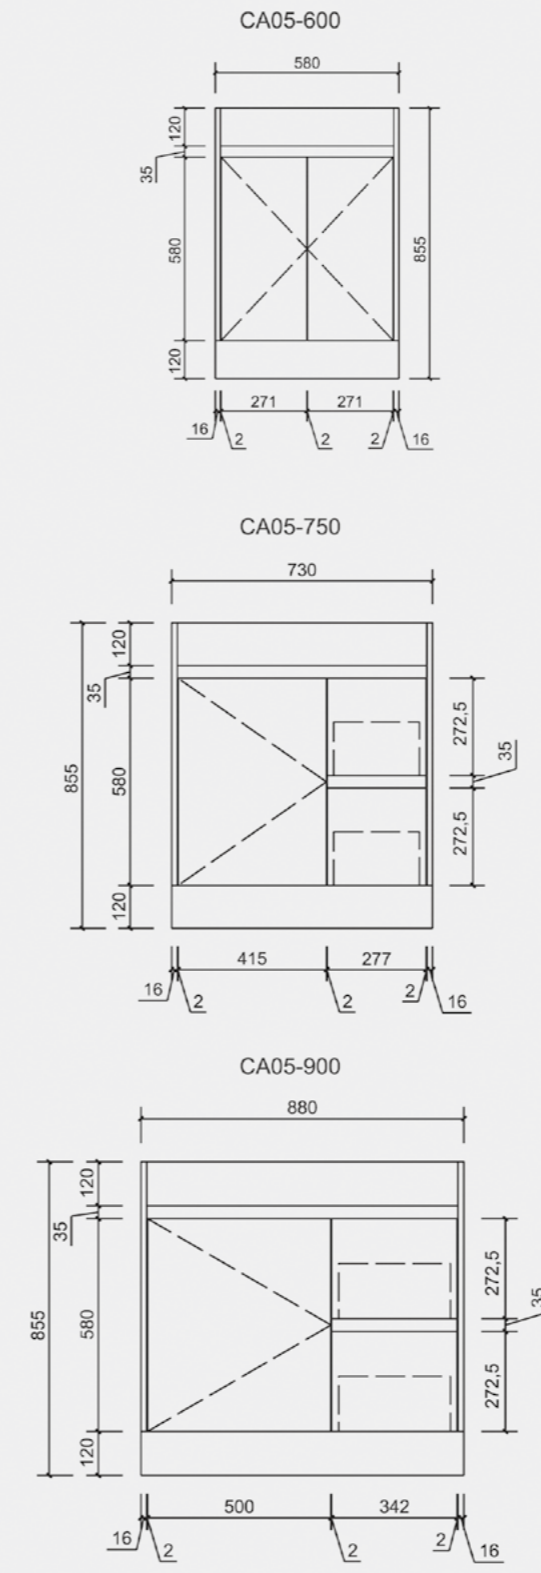

LEO WALL HUNG

GRACE