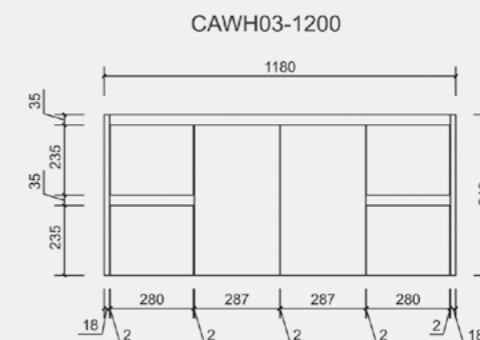

ALICE

ALICE WALL HUNG

All sizes are artist impression only.

Alex Group Aus Pty Ltd reserves the right to change specifications or delete models from our ranges without prior notification.

All sizes are artist impression only.

Alex Group Aus Pty Ltd reserves the right to change specifications or delete models from our ranges without prior notification.