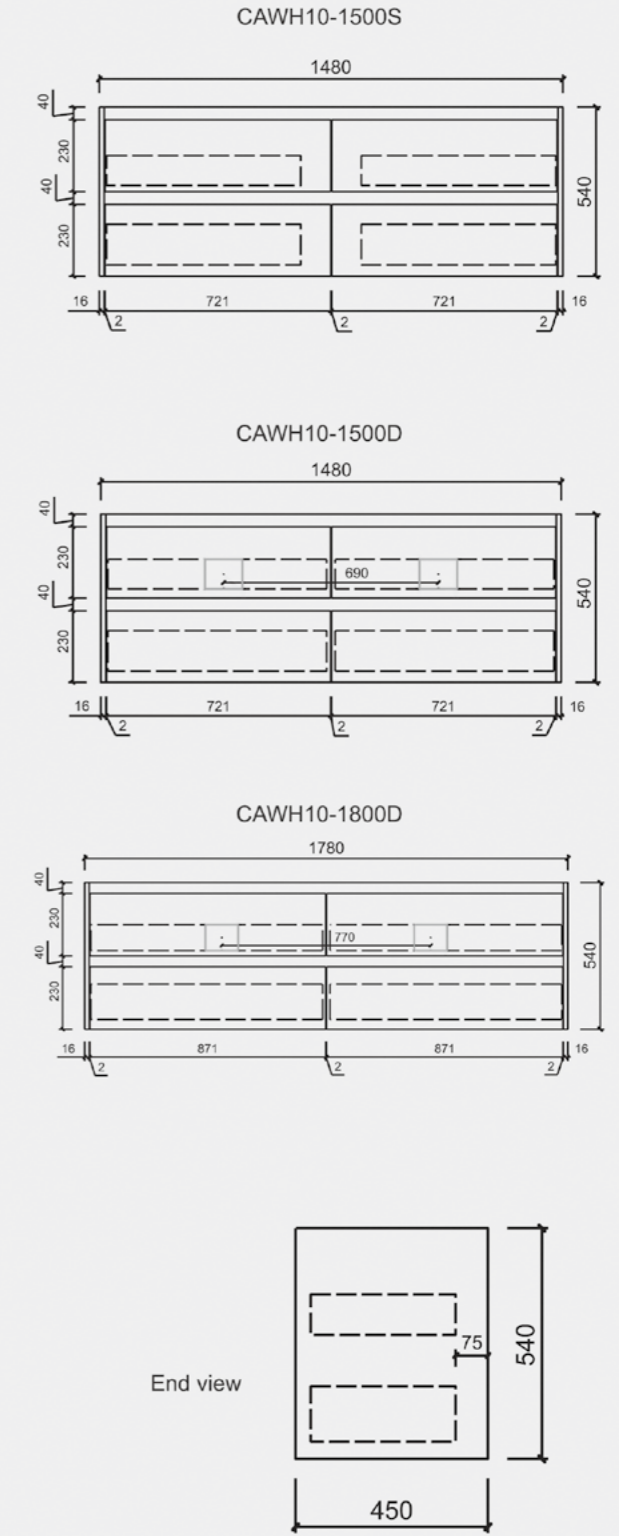

MAX

MAX WALL HUNG