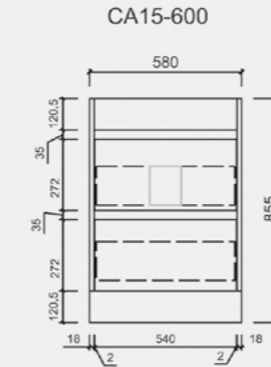

REVIT

REVIT WALL HUNG

LEONA