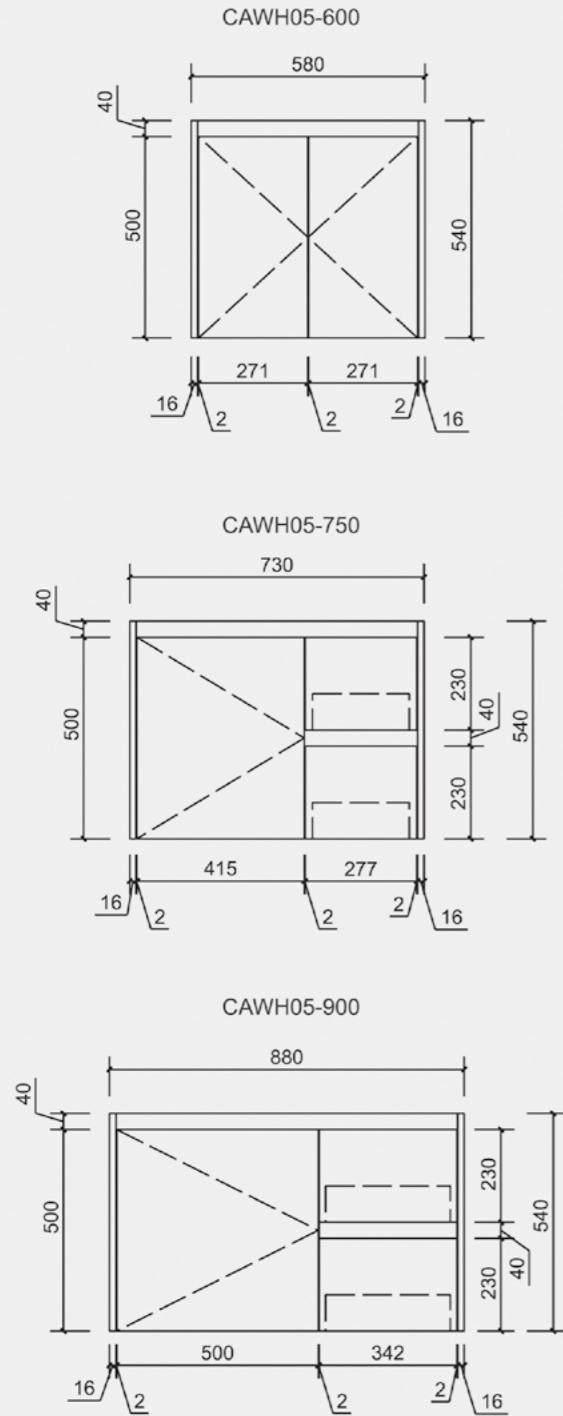

GRACE WALL HUNG

ELISA WALL HUNG

MIA WALL HUNG