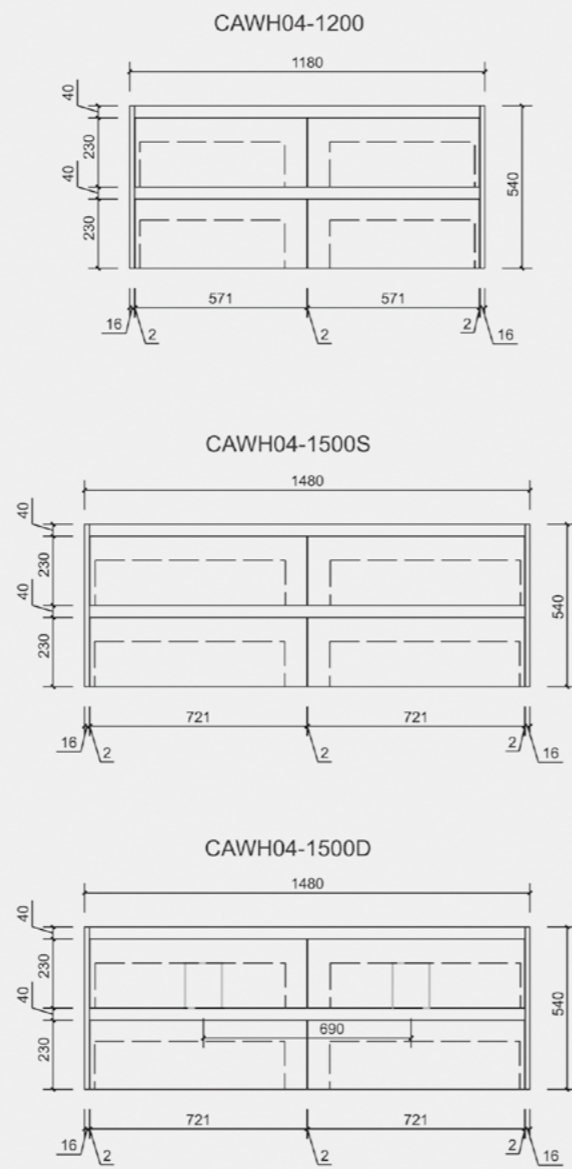

LEO WALL HUNG

GRACE