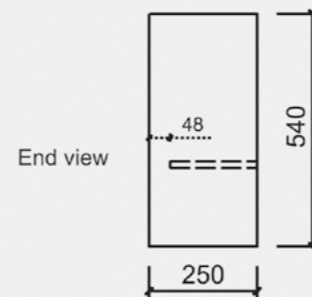

REVIT

REVIT WALL HUNG

LEONA