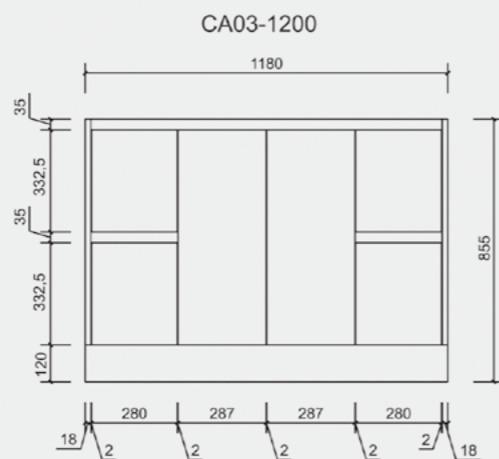

ALICE

ALICE WALL HUNG

All sizes are artist impression only.

Alex Group Aus Pty Ltd reserves the right to change specifications or delete models from our ranges without prior notification.

All sizes are artist impression only.

Alex Group Aus Pty Ltd reserves the right to change specifications or delete models from our ranges without prior notification.