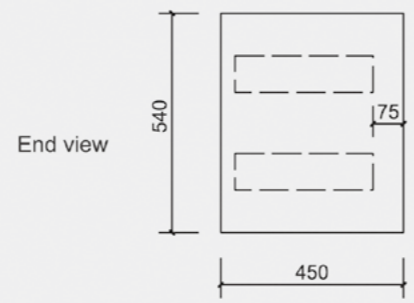

LEO WALL HUNG

GRACE