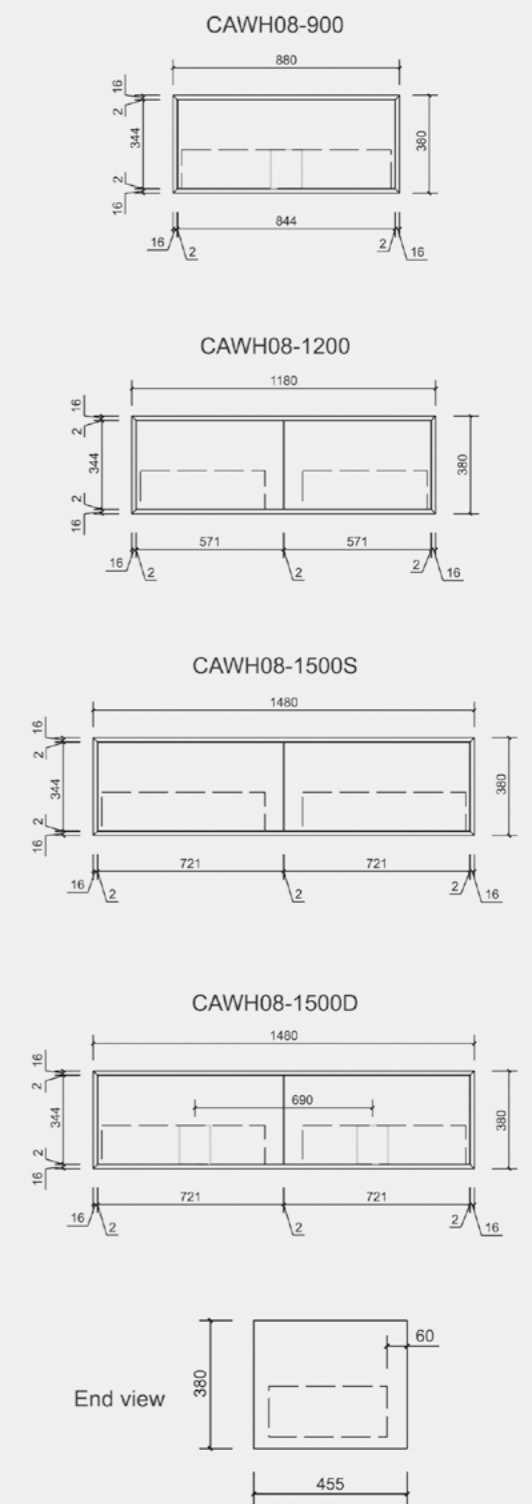

GRACE WALL HUNG

ELISA WALL HUNG

MIA WALL HUNG