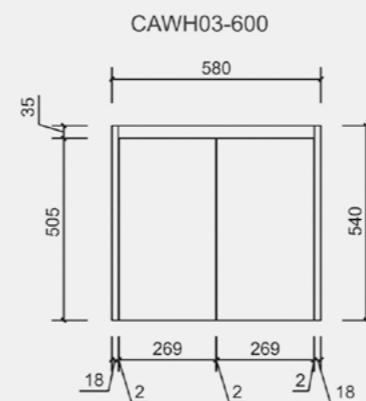

ALICE

ALICE WALL HUNG

All sizes are artist impression only.

Alex Group Aus Pty Ltd reserves the right to change specifications or delete models from our ranges without prior notification.

All sizes are artist impression only.

Alex Group Aus Pty Ltd reserves the right to change specifications or delete models from our ranges without prior notification.