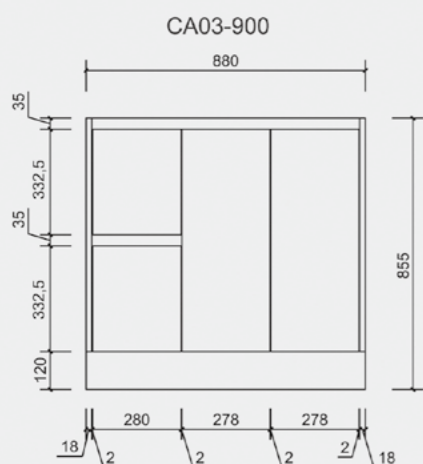

ALICE

ALICE WALL HUNG

All sizes are artist impression only.

Alex Group Aus Pty Ltd reserves the right to change specifications or delete models from our ranges without prior notification.

All sizes are artist impression only.

Alex Group Aus Pty Ltd reserves the right to change specifications or delete models from our ranges without prior notification.