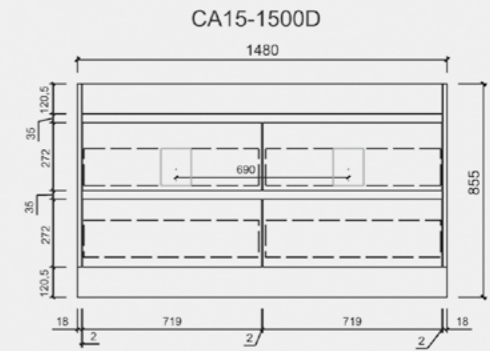

REVIT

REVIT WALL HUNG

LEONA