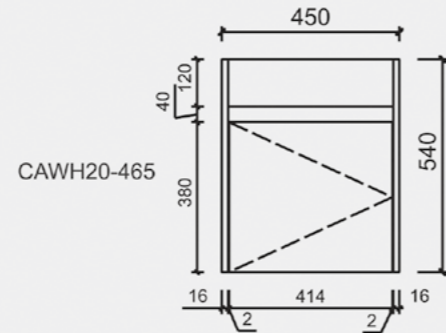

REVIT

REVIT WALL HUNG

LEONA