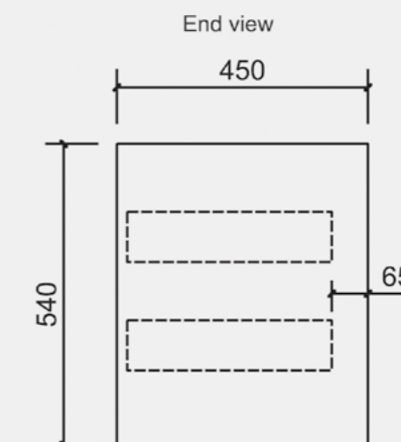

ALICE

ALICE WALL HUNG

All sizes are artist impression only.

Alex Group Aus Pty Ltd reserves the right to change specifications or delete models from our ranges without prior notification.

All sizes are artist impression only.

Alex Group Aus Pty Ltd reserves the right to change specifications or delete models from our ranges without prior notification.