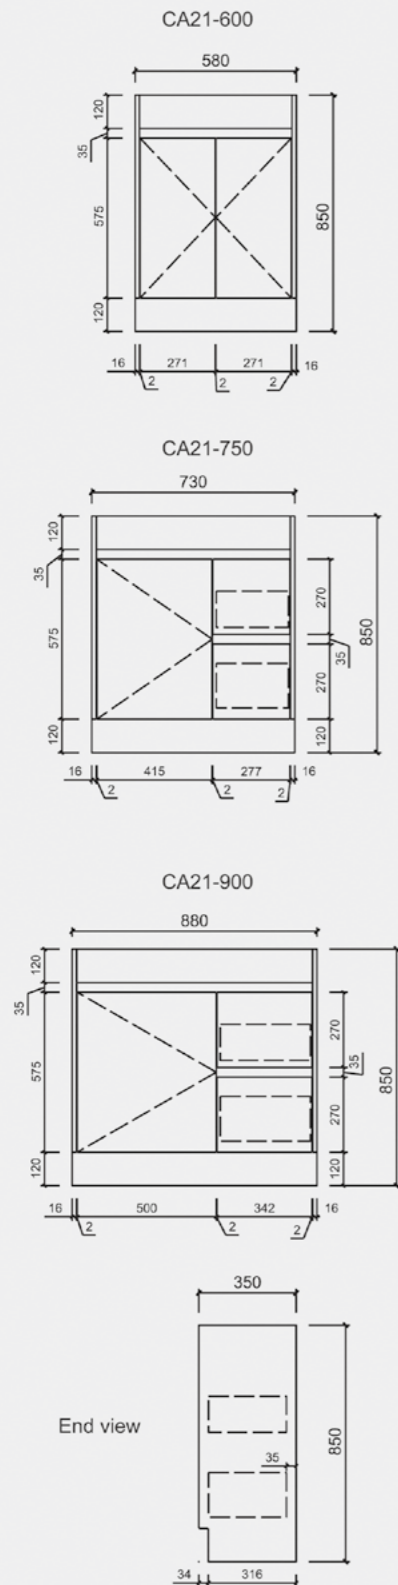

YORK

YORK WALL HUNG

MAYA

MAYA WALL HUNG

All sizes are artist impression only.

Alex Group Aus Pty Ltd reserves the right to change specifications or delete models from our ranges without prior notification.

All sizes are artist impression only.

Alex Group Aus Pty Ltd reserves the right to change specifications or delete models from our ranges without prior notification.