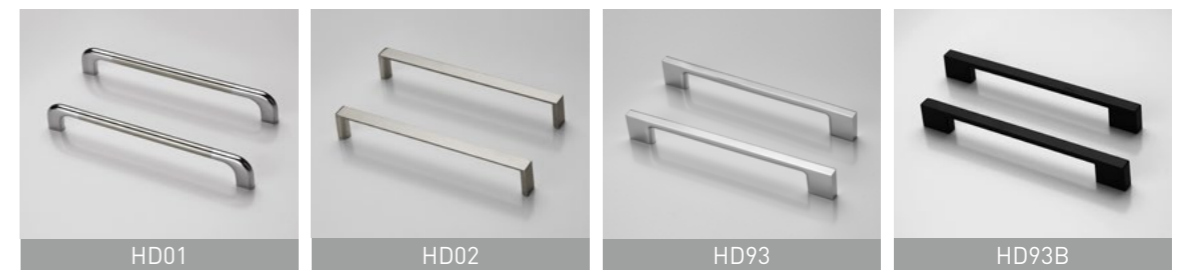

* One option only per cabinet.