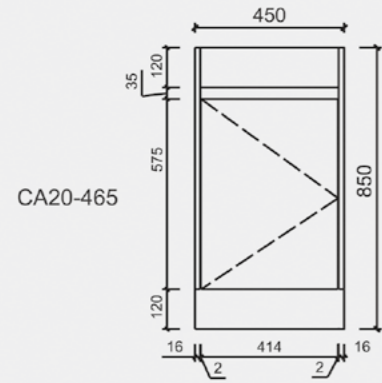

REVIT

REVIT WALL HUNG

LEONA