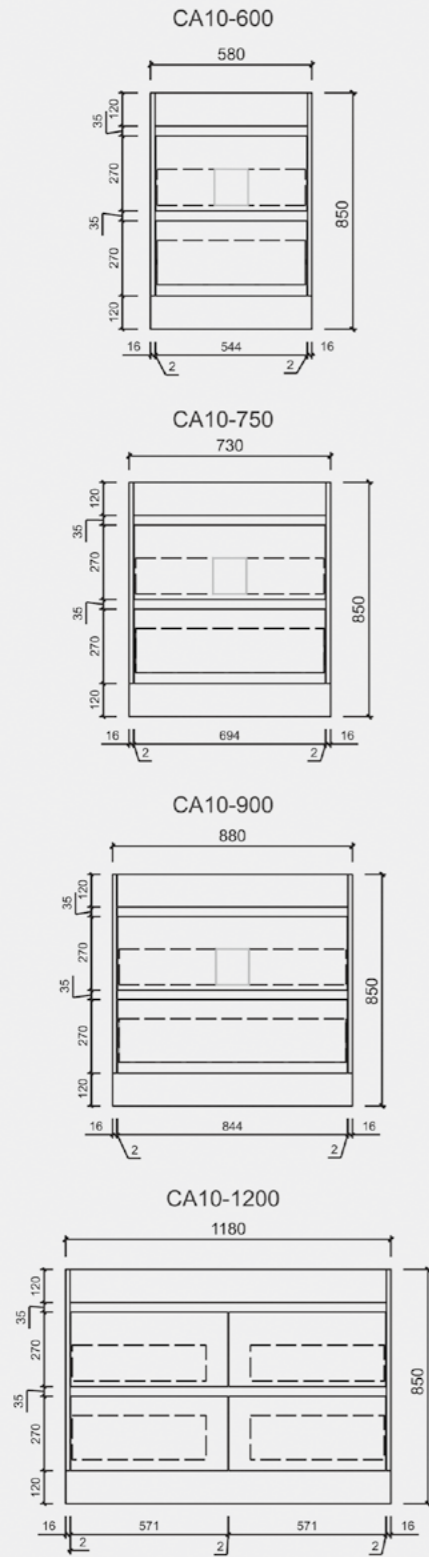

MAX

MAX WALL HUNG