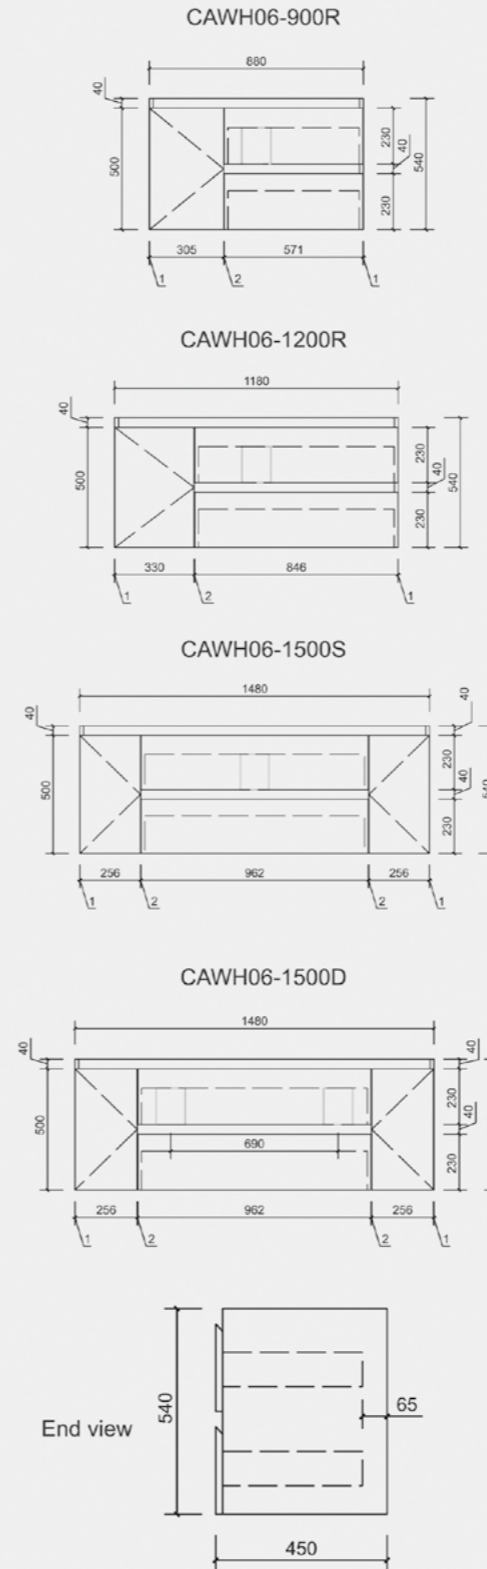

GRACE WALL HUNG

ELISA WALL HUNG

MIA WALL HUNG