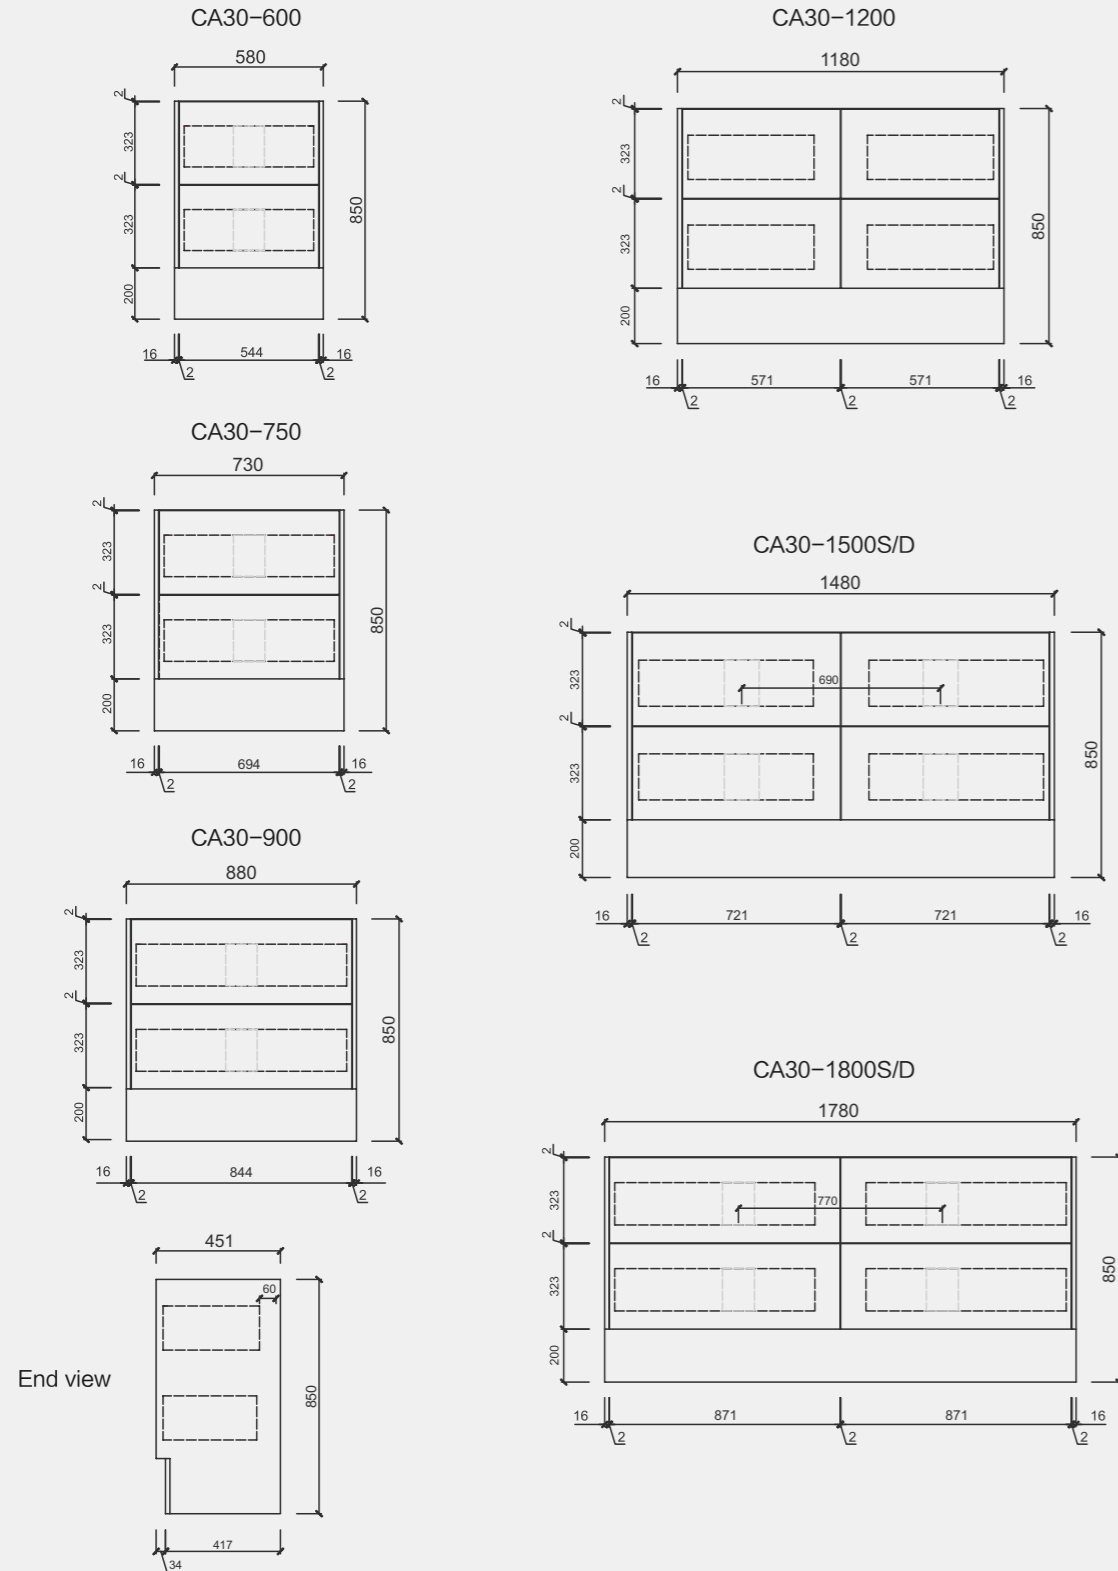

MARCELLA

MARCELLA WALL HUNG

All sizes are artist impression only.

Alex Group Aus Pty Ltd reserves the right to change specifications or delete models from our ranges without prior notification.