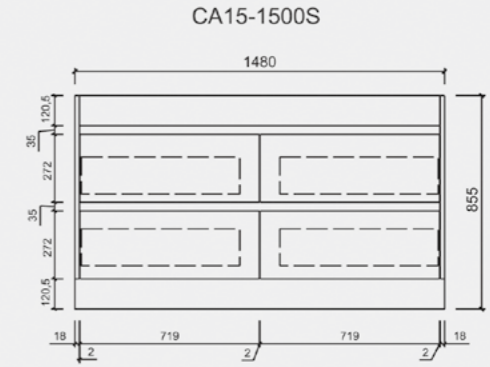

REVIT

REVIT WALL HUNG

LEONA