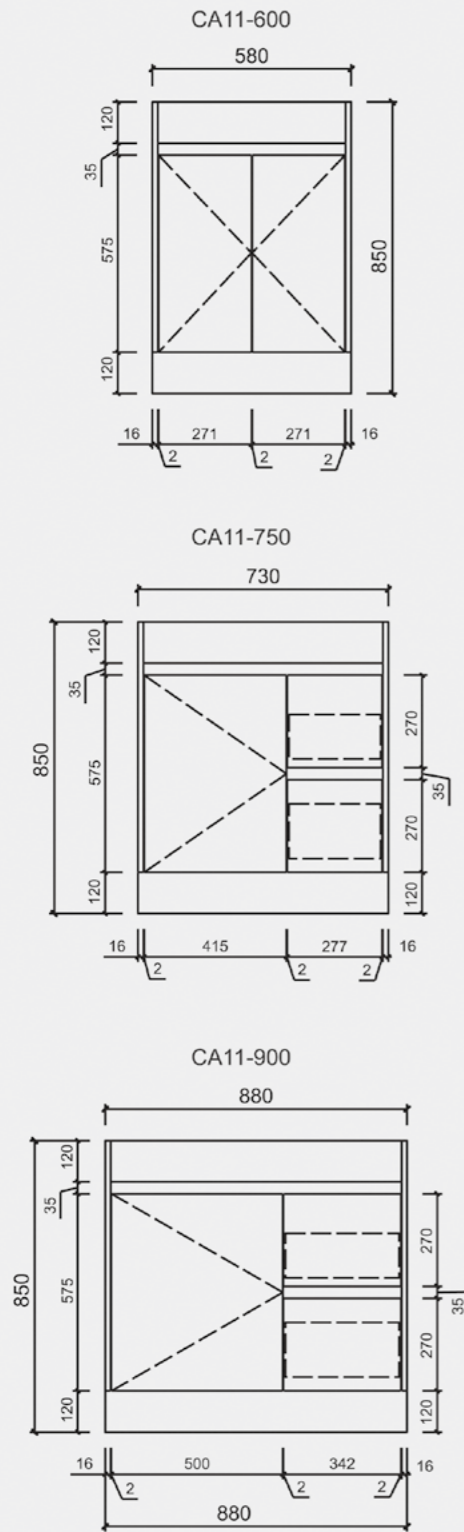

LOLA

LOLA WALL HUNG