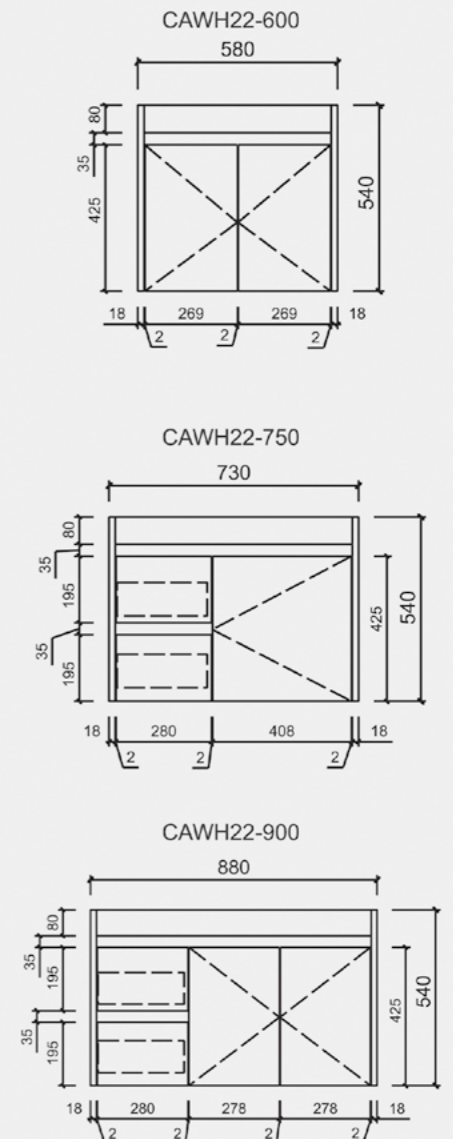

YORK

YORK WALL HUNG

MAYA

MAYA WALL HUNG

All sizes are artist impression only.

Alex Group Aus Pty Ltd reserves the right to change specifications or delete models from our ranges without prior notification.

All sizes are artist impression only.

Alex Group Aus Pty Ltd reserves the right to change specifications or delete models from our ranges without prior notification.