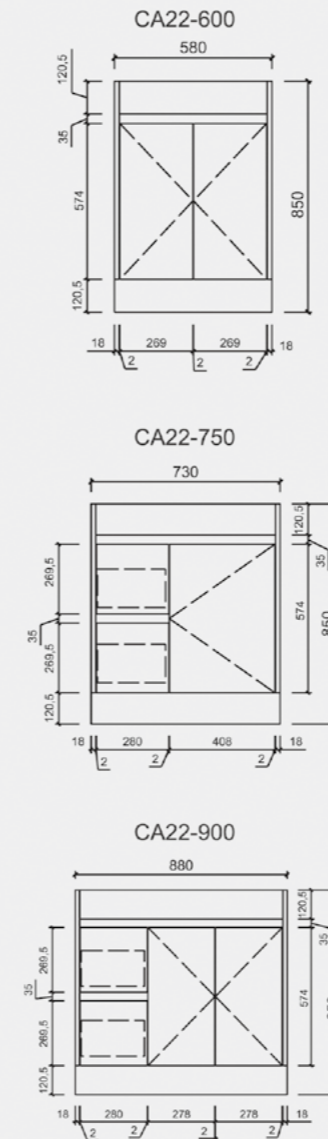

YORK

YORK WALL HUNG

MAYA

MAYA WALL HUNG

All sizes are artist impression only.

Alex Group Aus Pty Ltd reserves the right to change specifications or delete models from our ranges without prior notification.

All sizes are artist impression only.

Alex Group Aus Pty Ltd reserves the right to change specifications or delete models from our ranges without prior notification.