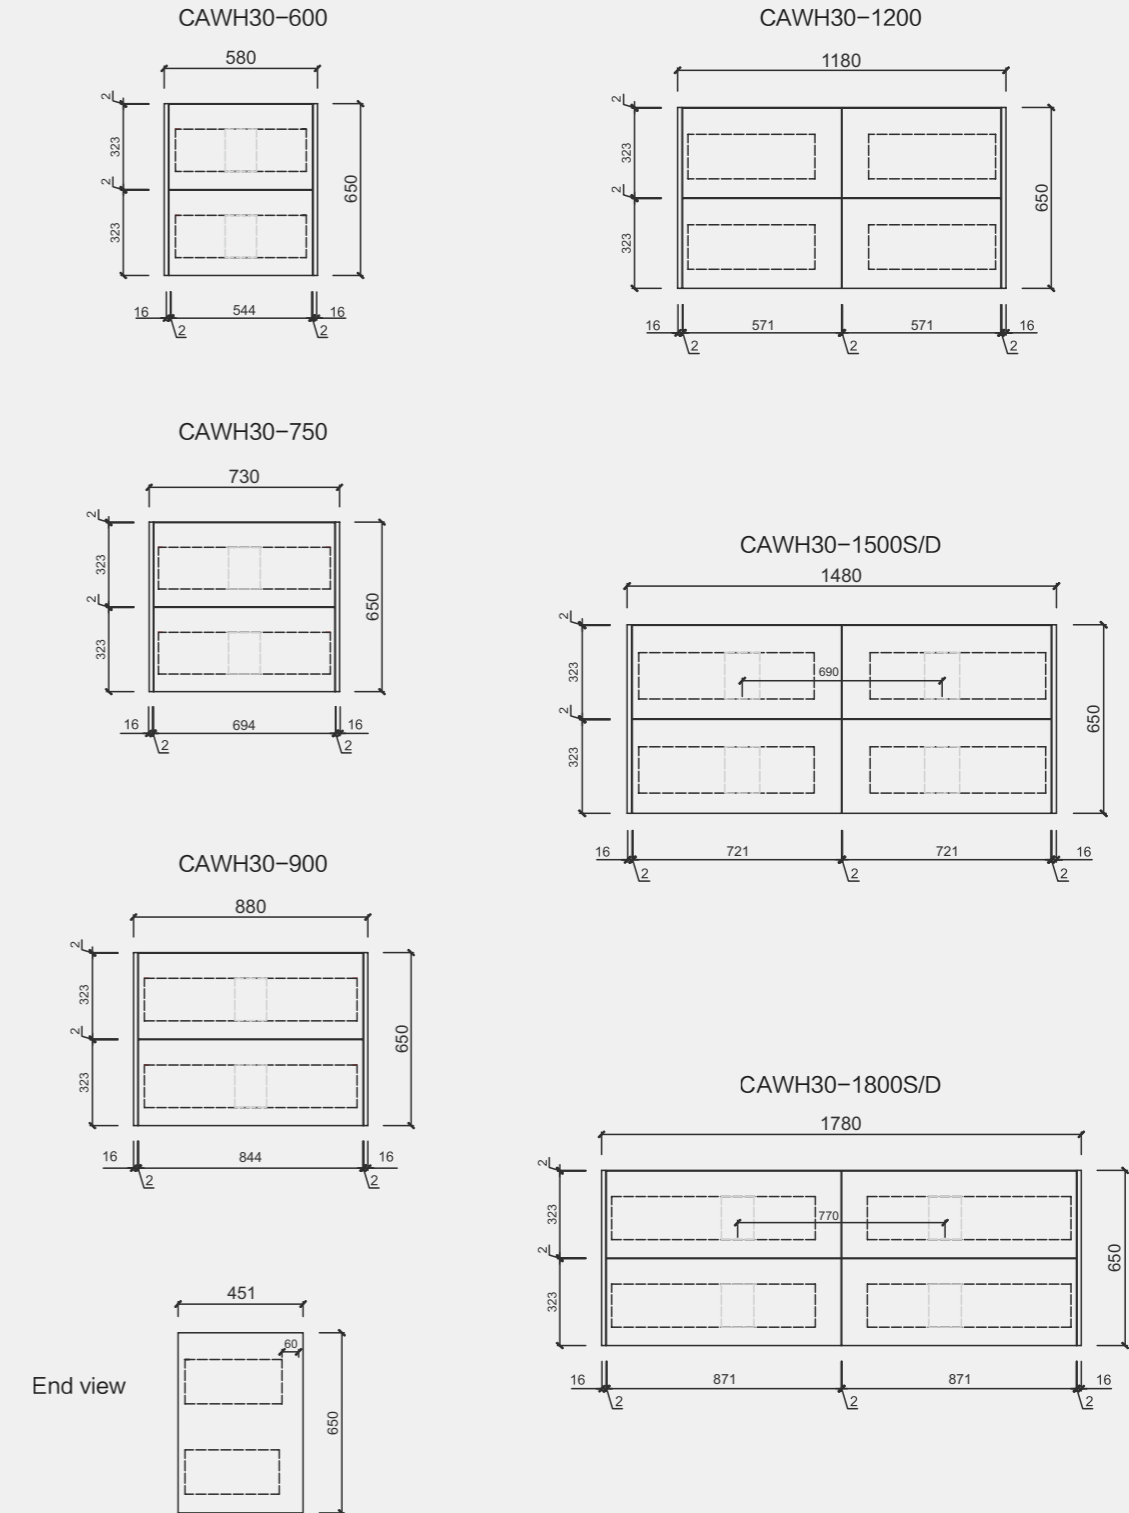

All sizes are artist impression only.

Alex Group Aus Pty Ltd reserves the right to change specifications or delete models from our ranges without prior notification.