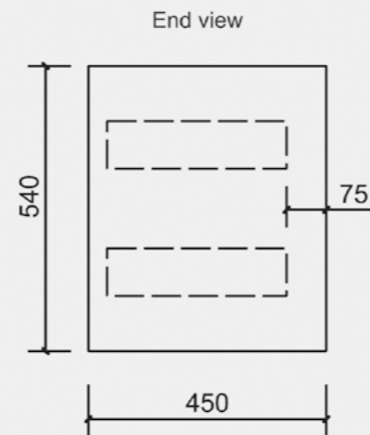

GRACE WALL HUNG

ELISA WALL HUNG

MIA WALL HUNG