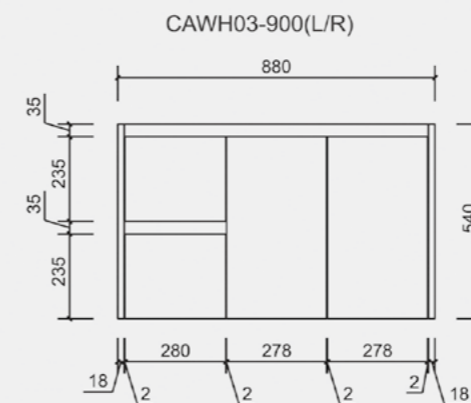

ALICE

ALICE WALL HUNG

All sizes are artist impression only.

Alex Group Aus Pty Ltd reserves the right to change specifications or delete models from our ranges without prior notification.

All sizes are artist impression only.

Alex Group Aus Pty Ltd reserves the right to change specifications or delete models from our ranges without prior notification.