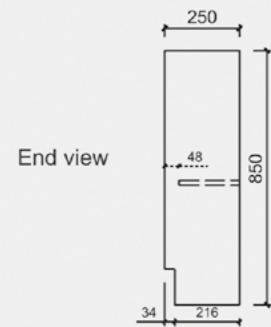

REVIT

REVIT WALL HUNG

LEONA