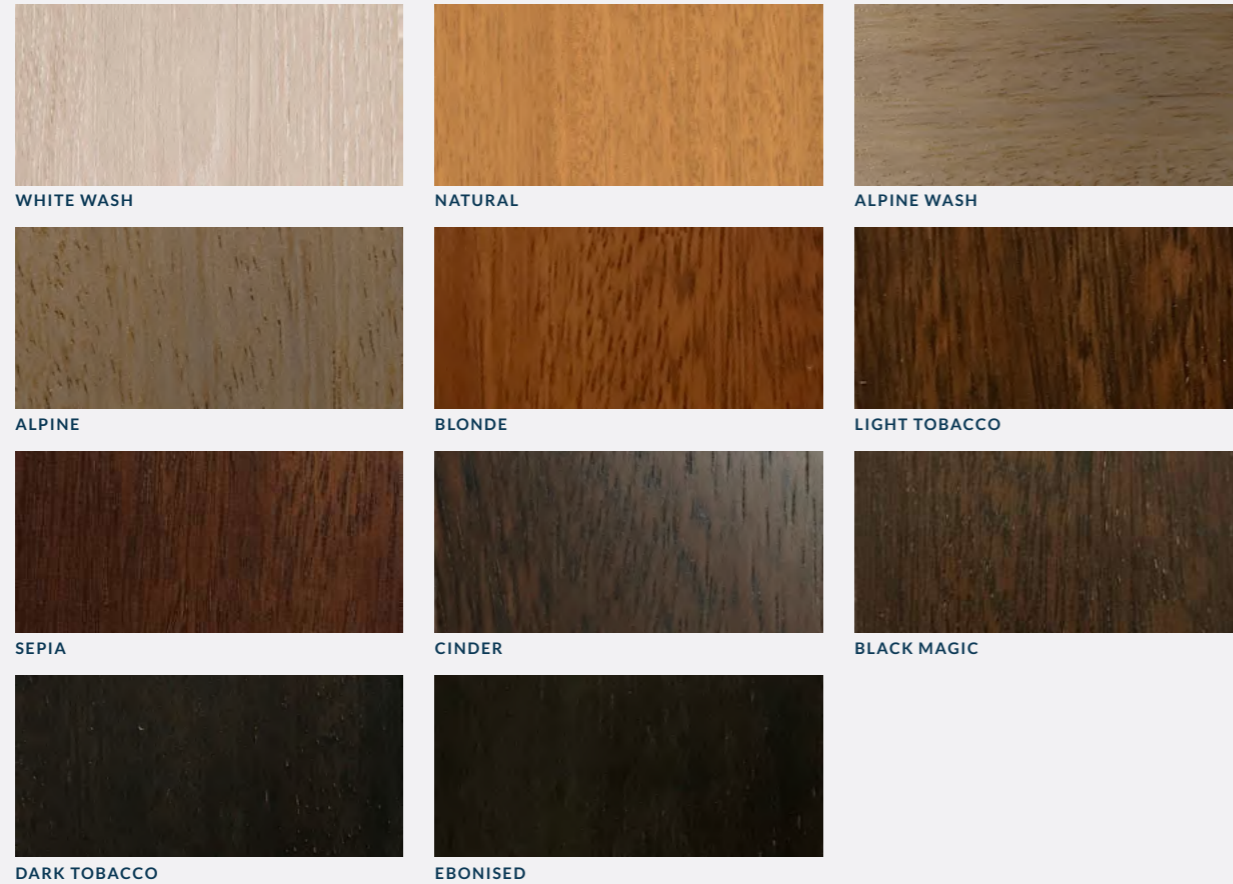

## CATEGORY G - 3 BEACHES, SUNBRELLA

100% SOLUTION DYED ACRYLIC 55" / 140CM WIDTH  
5 YEAR WARRANTY

DAZE GRAVEL    INK EARTH    ETHNIC SAND    DIAMOND PEARL    SCALLOP PEARL    VERDANT GRAVEL    DUCK STRIPE PEARL  
 DUCK STRIPE MORGANITE    DIAMOND MORGANITE    SCALLOP MORGANITE    MARRAKESH MORGANITE    CAMP MORGANITE    DUCK STRIPE SAPPHIRE    SAPPHIRE DIAMOND  
 SCALLOP SAPPHIRE    MARRAKESH SAPPHIRE    DUCK STRIPE EMERALD    CAMP EMERALD    MARRAKESH EMERALD    DUCK STRIPE ONYX    ONYX DIAMOND  
 SCALLOP ONYX    MARRAKESH ONYX

These colours are for reference only and are an approximation of the true colours. Samples will be sent out for sign off. Please note, for the 'Natural' finish, as Iroko wood is a natural material, the grain and shades of colour vary, this is not a defect but rather a natural beauty of working with solid wood.