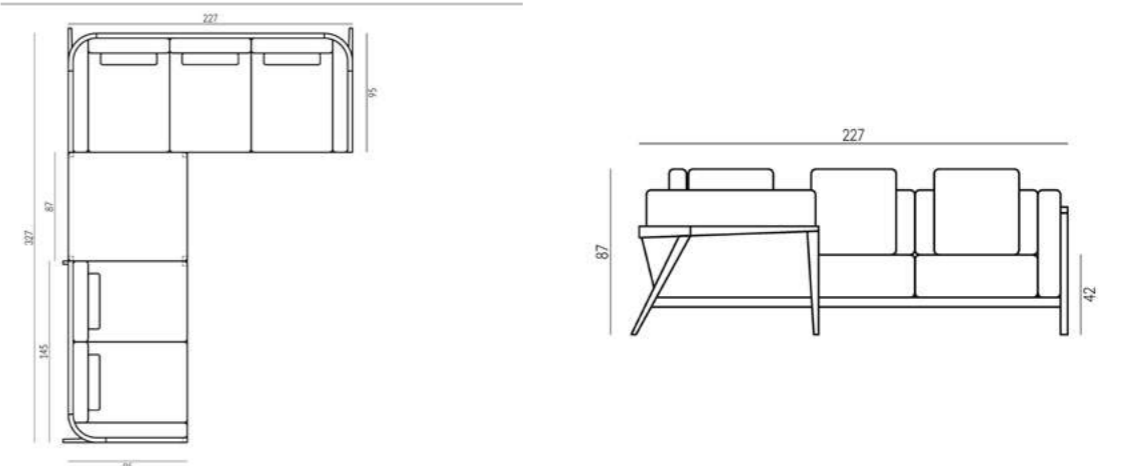

COMPOSITION SEVEN

LEFT ARM END SECTION 2-SEATER / OTTOMAN / 3-SEATER SOFA 227CM