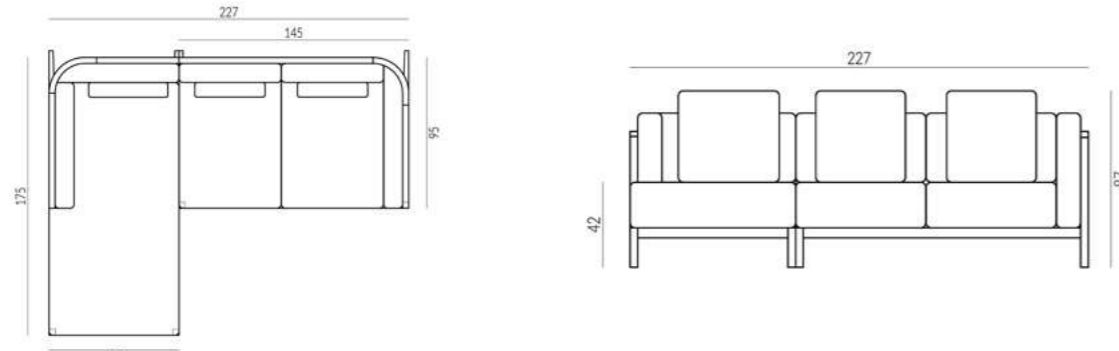

PORTO SOFA CONFIGURATIONS

COMPOSITION ONE

LEFT ARM CHAISE SECTIONAL / 2-SEATER RIGHT ARM END SECTION