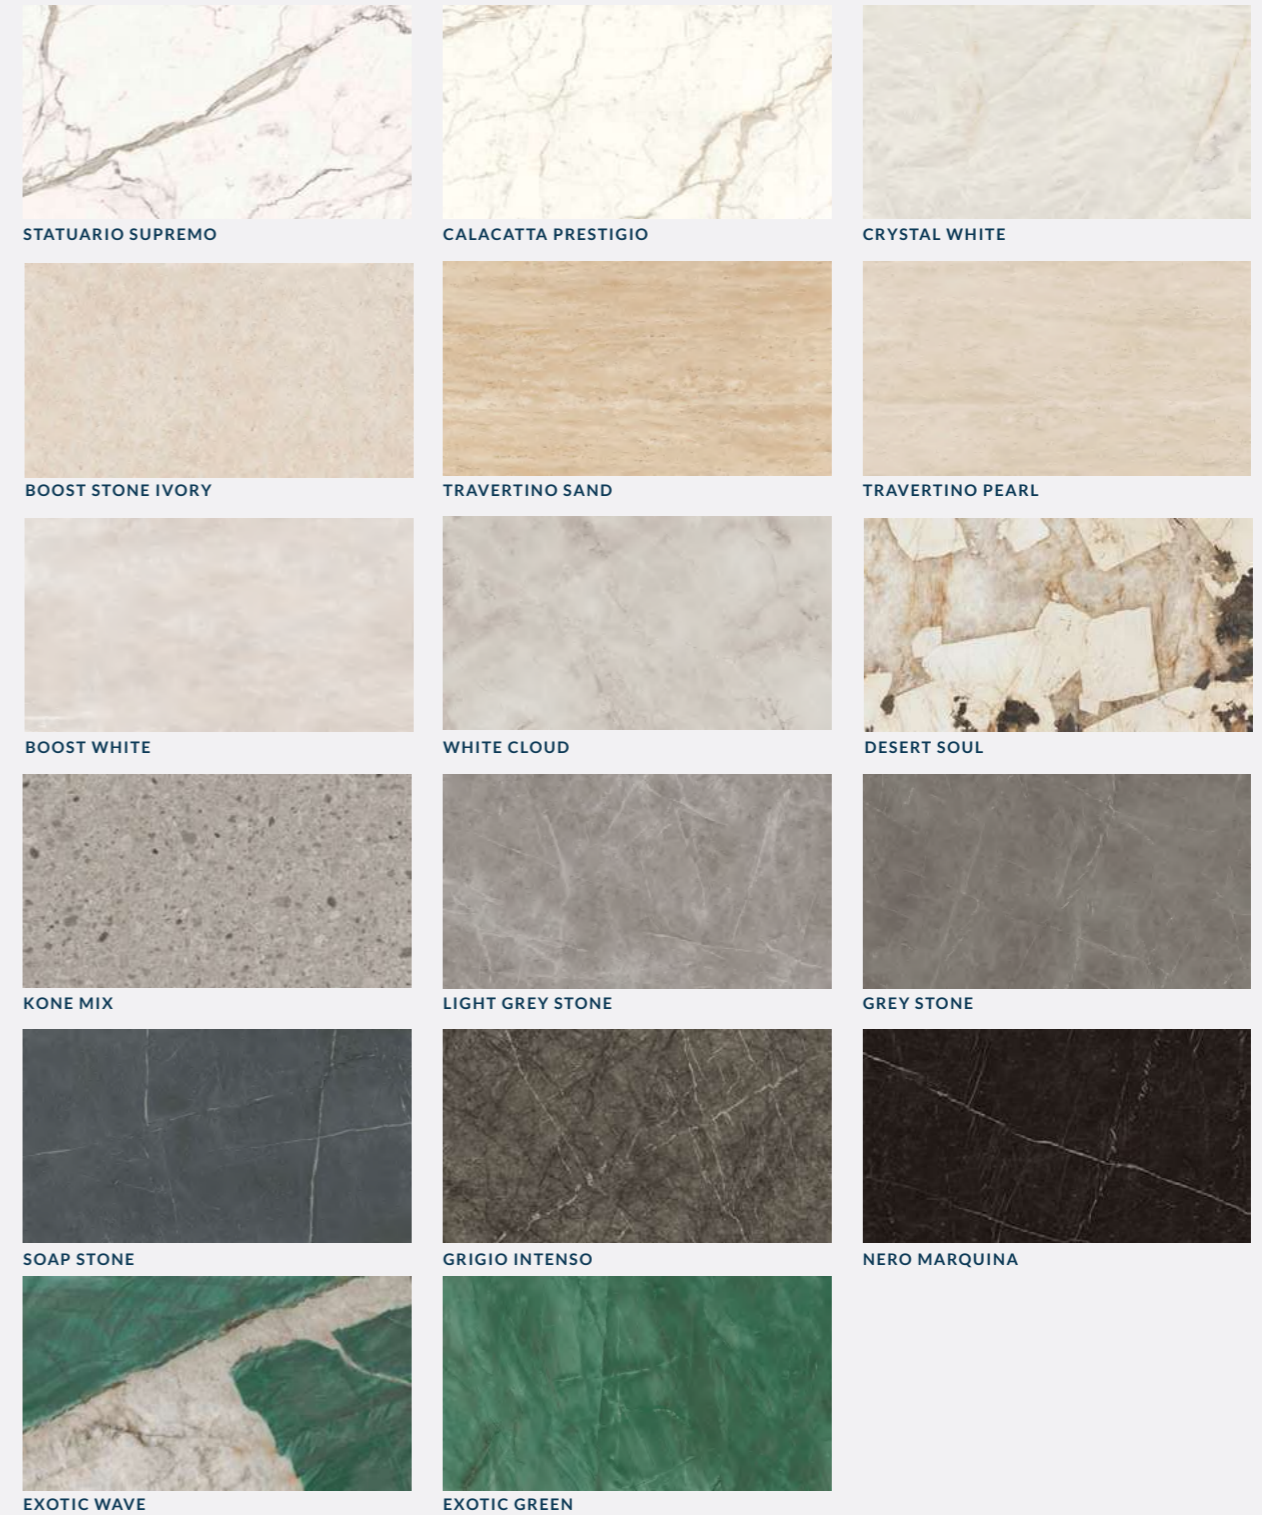

MARBLE & PORCELAIN FINISHES

PORCELAIN FINISHES

The hard-wearing and versatile qualities of porcelain stoneware make it an ideal choice for our table collection. Impressive surface hardness withstands wear and scratching while being resistant to chemicals and colour change.