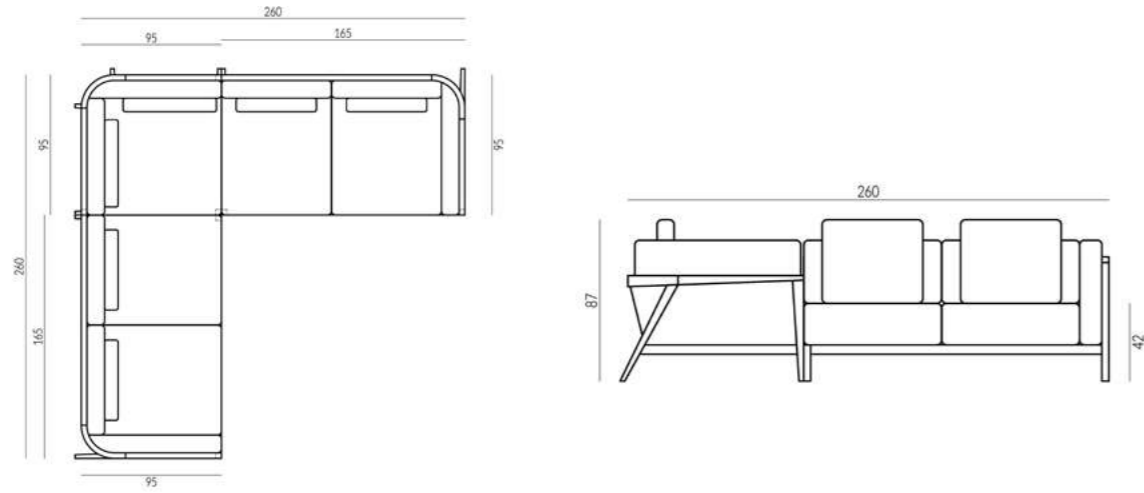

PORTO SOFA CONFIGURATIONS

COMPOSITION EIGHT

LEFT ARM END SECTION 2-SEATER / CORNER UNIT / RIGHT ARM END SECTION 2-SEATER