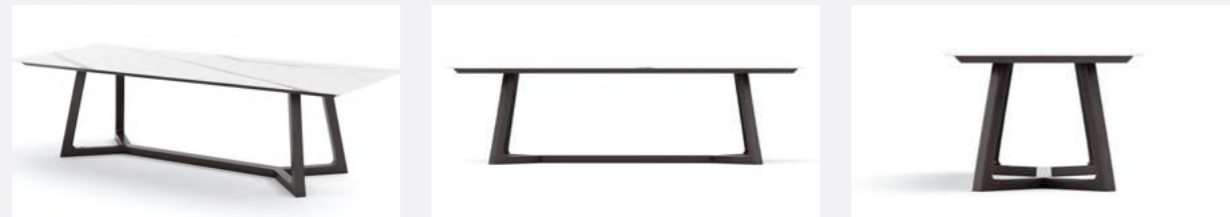

PERSEUS PORCELAIN - RECTANGULAR

DINING TABLE

DIMENSIONS (CM): (A) W 218 X D 104 X H 75 (B) W 240 X D 104 X H 75 (C) W 280 X D 104 X H 75
TABLE TOP: ITALIAN PORCELAIN STONEWARE (1.2CM) | AVAILABLE IN 17 COLOURS
IROKO BASE AND LEGS: 11 FINISHES AVAILABLE