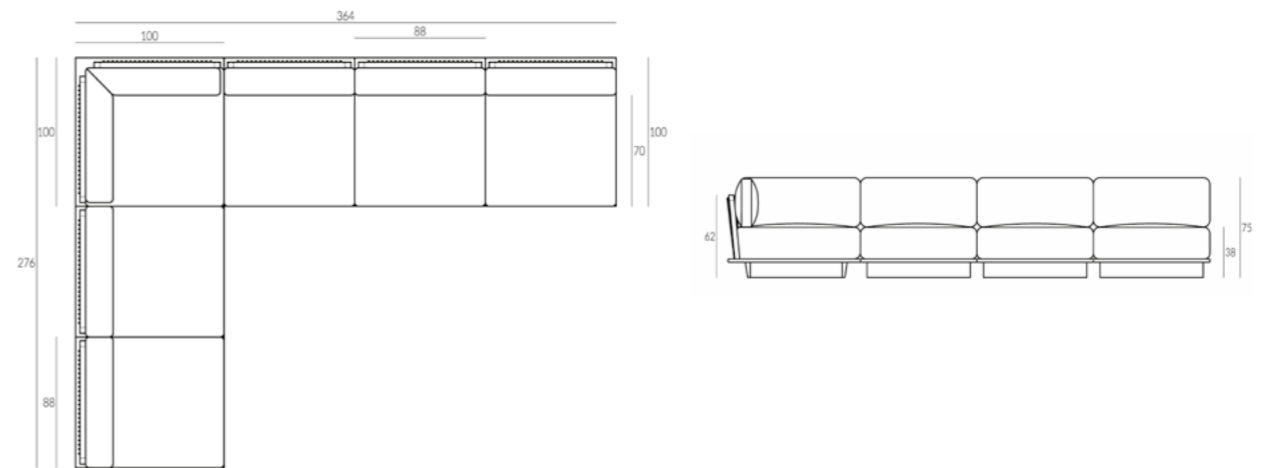

LEFT ARM / 2 X CENTRE SECTIONS / OTTOMAN

COMPOSITION TWO