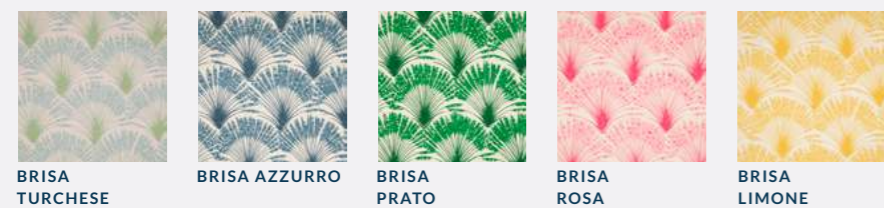

BRISA TURCHESE   BRISA AZZURRO   BRISA PRATO   BRISA ROSA   BRISA LIMONE

CATEGORY F - CHRISTOPHER FARR BY PERENNIALS

100% SOLUTION DYED ACRYLIC 54" / 137CM WIDTH
3 YEAR WARRANTY