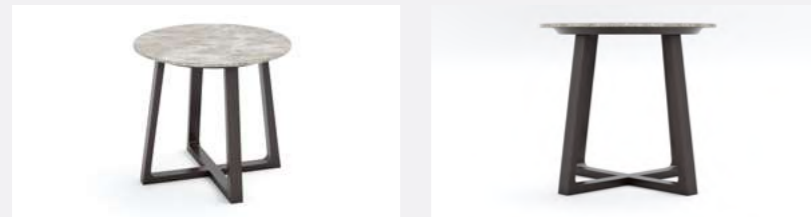

TUSCANA 60 - MEDIUM

SIDE TABLE

DIMENSIONS (CM): Ø60 X H 55

TABLE TOP: ITALIAN PORCELAIN STONEWARE (1.2CM) | AVAILABLE IN 17 COLOURS
ITALIAN MARBLE TOP (3CM) | AVAILABLE IN 2 COLOURS

IROKO BASE AND LEGS: 11 FINISHES AVAILABLE