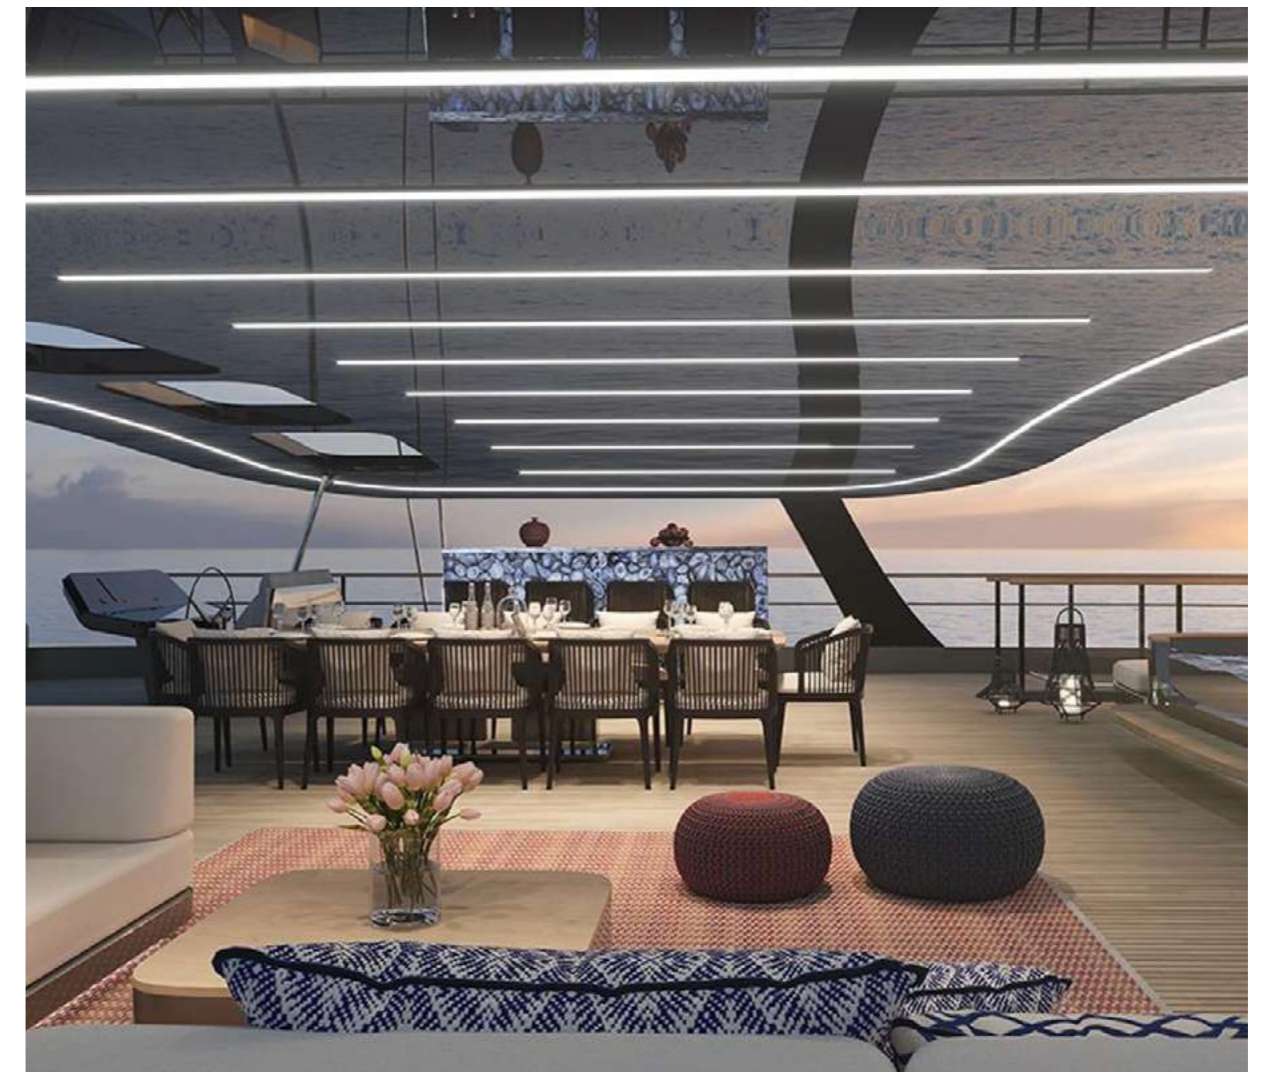

## SUNREEF SAILING YACHT - 43 METERS

The Sunreef 43M is a multihull superyacht boasting a timeless marine design that incorporates immense living space and unique technical features for a superior cruising experience. Our **Largo Dining Chairs & Loungers** create a stunning alfresco lounging and dining space that takes luxury and seaworthiness to a new dimension.