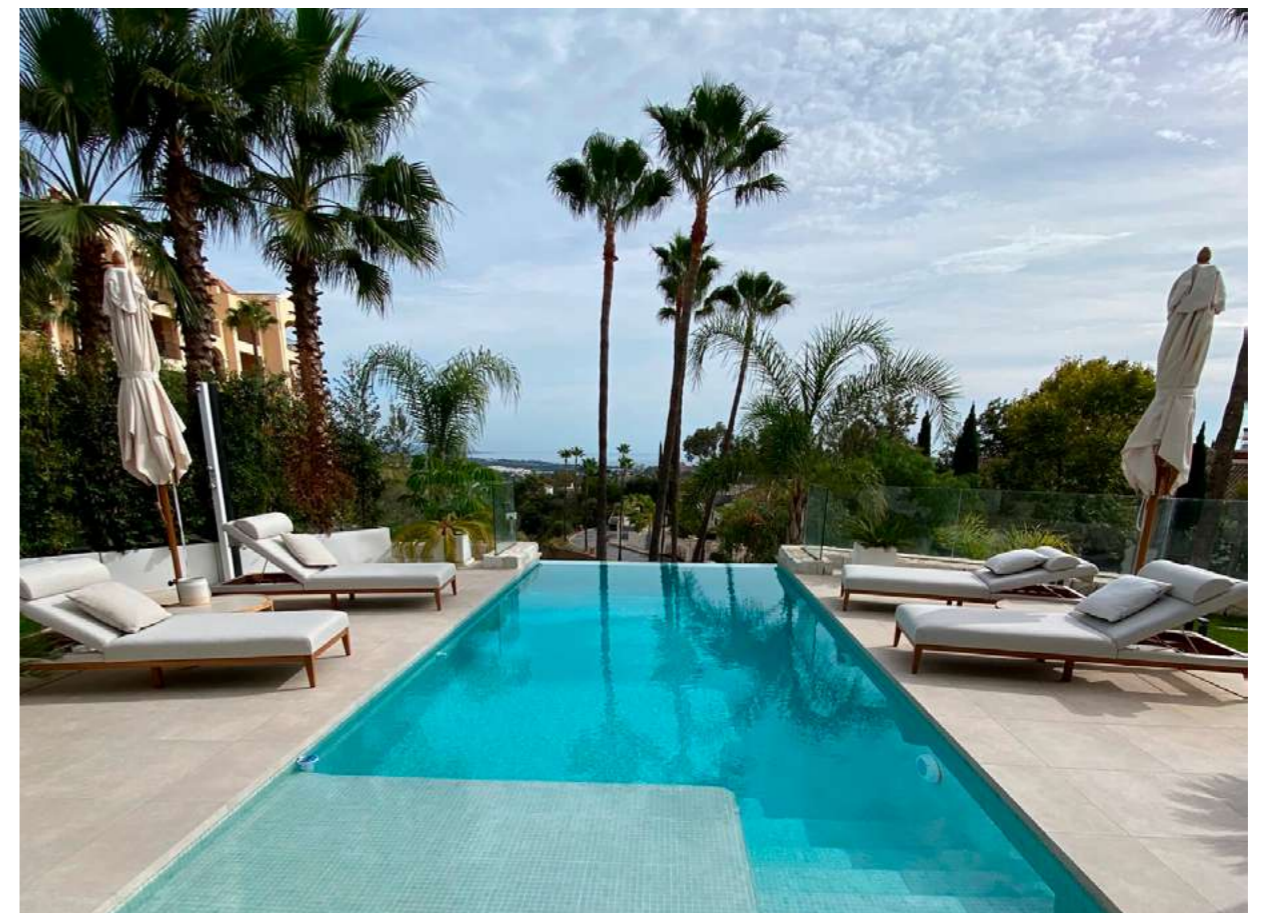

LUXURY SPANISH VILLA - MARBELLA

The neutral colour scheme matches this beautiful hilltop villa's Mediterranean architecture and reflects the palette of its coastal scenery, with natural accents like rope and Iroko wood. The seating and dining areas showcase our **Coronet Sofas & Chairs**, which have a woven cord back that gives the pieces a light, handcrafted look with a nautical appeal.

The **Perseus Dining Table** sets the tone with a porcelain top and our Calacatta Prestigio wood finish, while the sun-drenched pool area has our **Chuchumber Retractable Sun Loungers** in the same neutral colours to keep a sense of harmony and consistency throughout the space.