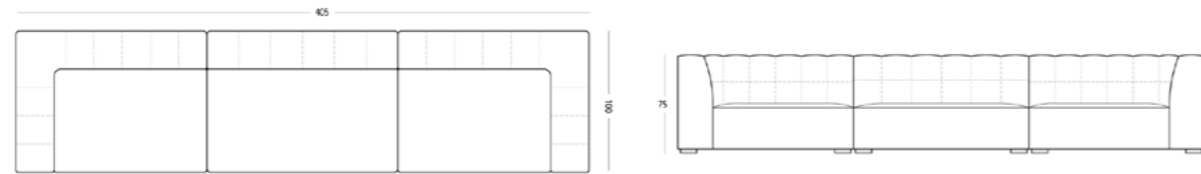

COMPOSITION TWO

LEFT ARM CORNER SECTION / CENTRE SOFA SECTION / RIGHT ARM CORNER SECTION