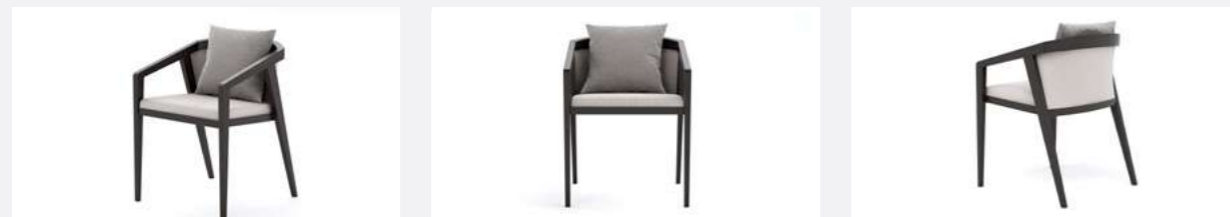

CORONET DINING CHAIR - UPHOLSTERED BACK

DIMENSIONS (CM): W 55 X D 63 X H 76 X SH 48 X SD 48
FABRIC QUANTITY: 1.5M PLAIN FABRIC
HANDWOVEN ROPE: 5 COLOURS AVAILABLE
SCATTER CUSHION IS INCLUDED: 1 X 45 X 45CM