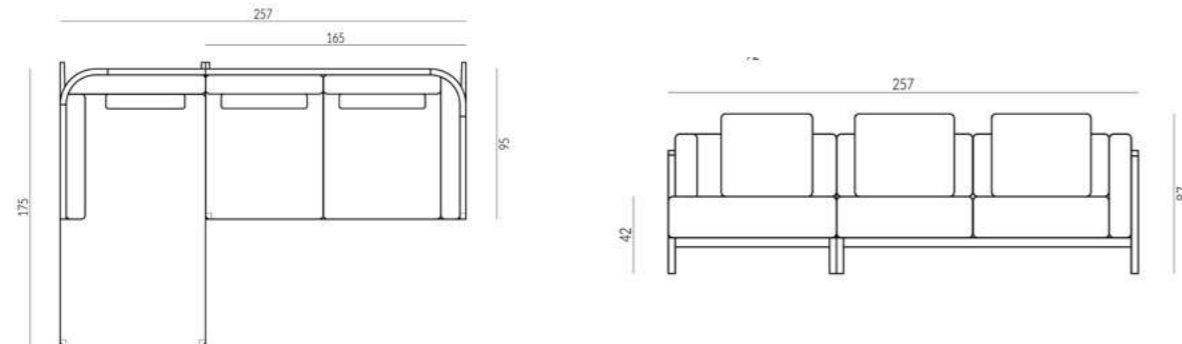

COMPOSITION TWO

LEFT ARM CHAISE SECTIONAL / 2-SEATER RIGHT ARM END SECTIONAL