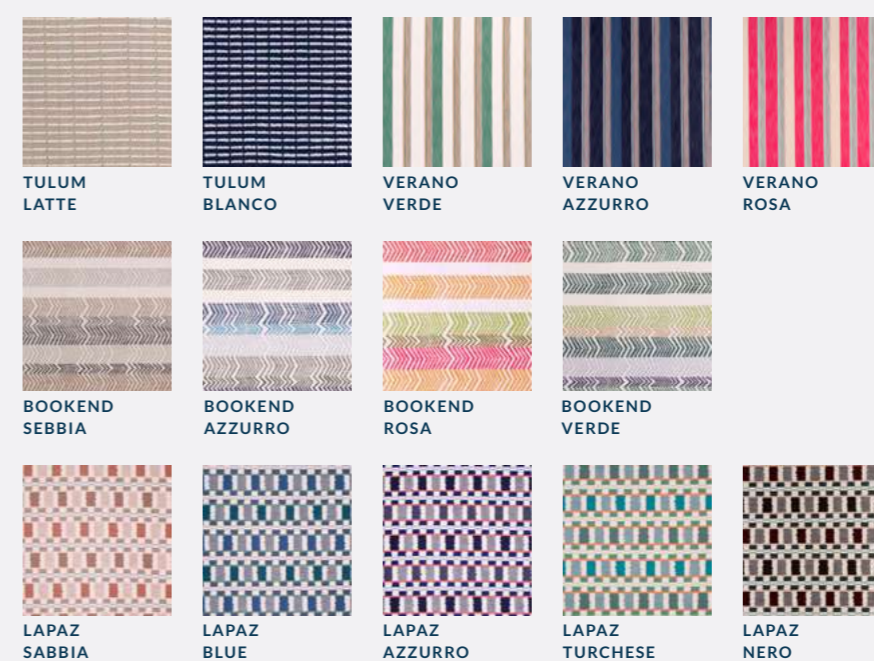

IN/OUTDOOR FABRICS

CATEGORY F - CHRISTOPHER FARR BY PERENNIALS

100% SOLUTION DYED ACRYLIC 54" / 137CM WIDTH
3 YEAR WARRANTY

TULUM LATTE   TULUM BLANCO   VERANO VERDE   VERANO AZZURRO   VERANO ROSA
BOOKEND SEBBIA   BOOKEND AZZURRO   BOOKEND ROSA   BOOKEND VERDE
LAPAZ SABBIA   LAPAZ BLUE   LAPAZ AZZURRO   LAPAZ TURCHESE   LAPAZ NERO

CATEGORY G - 3 BEACHES, SUNBRELLA

100% SOLUTION DYED ACRYLIC 55" / 140CM WIDTH
5 YEAR WARRANTY