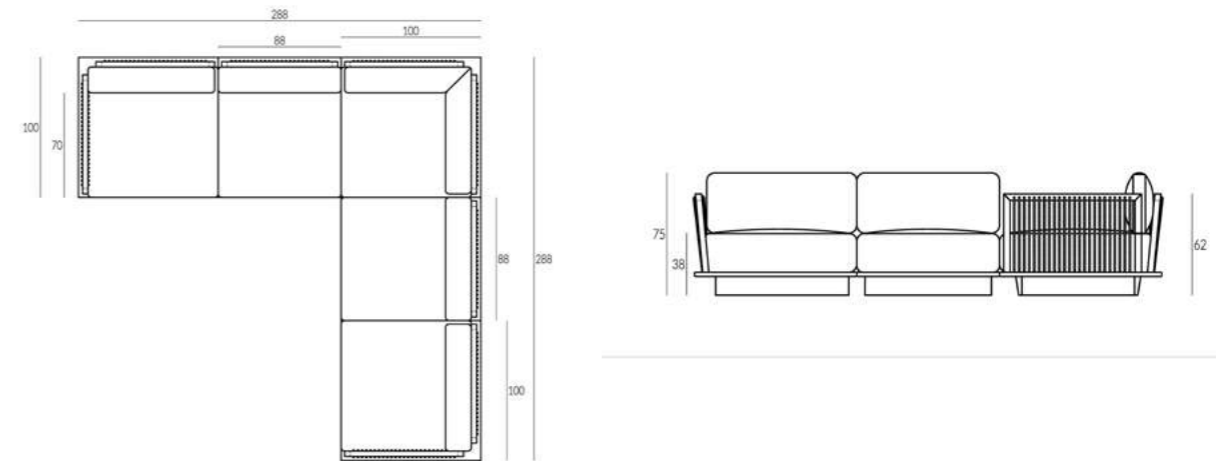

COMPOSITION EIGHT

LEFT ARM / CENTRE SECTION / CORNER / CENTRE SECTION / RIGHT ARM