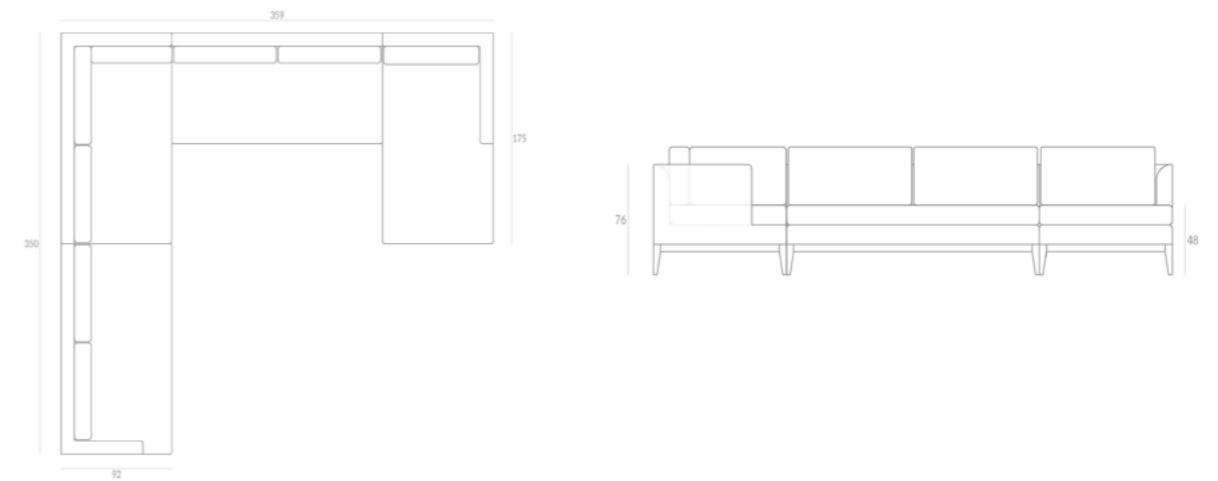

CHUCHUMBER SOFA CONFIGURATIONS

COMPOSITION FIVE

LEFT END UNIT / RIGHT CORNER UNIT / CENTRE SECTION / RIGHT ARM CHAISE