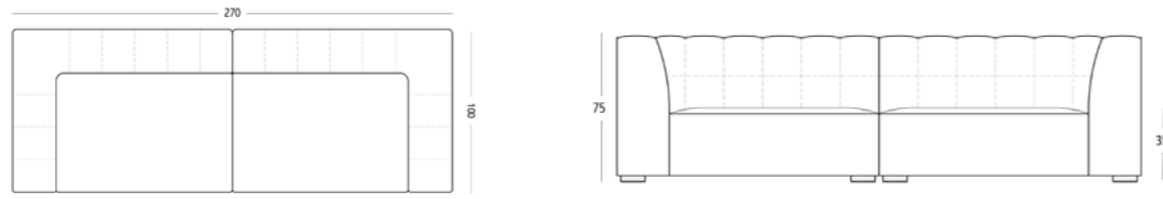

AZUR SOFA CONFIGURATIONS

COMPOSITION ONE

LEFT ARM CORNER SECTION / RIGHT ARM CORNER SECTION