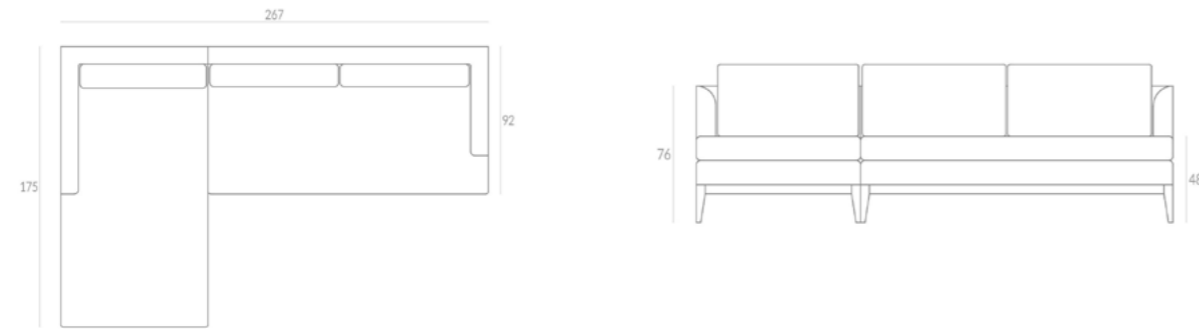

CHUCHUMBER SOFA CONFIGURATIONS

COMPOSITION ONE

LEFT ARM CHAISE / RIGHT ARM END UNIT