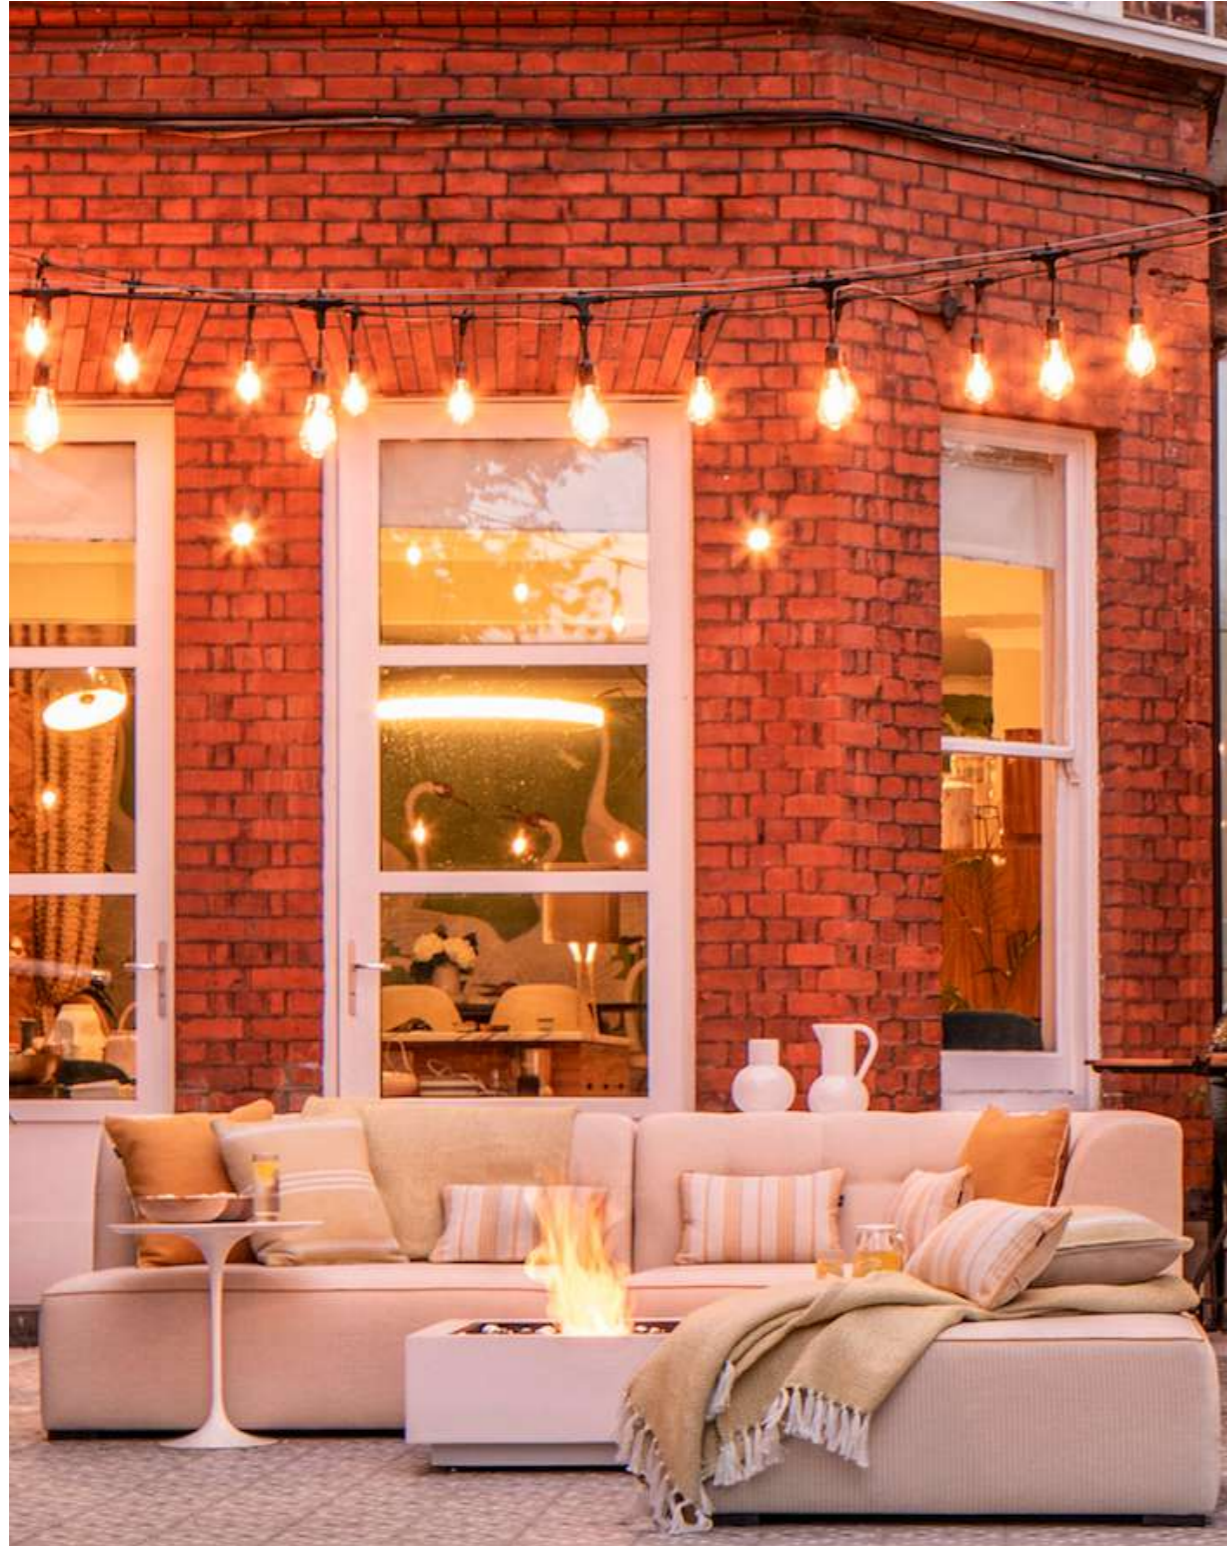

LONDON COURTYARD - UK

A stunning renovation of a Grade II-listed Victorian home in Hampstead's Belsize Village features a chic home office, a retro-styled home gym and an envy-inducing courtyard garden. The outdoor space features our **Azur Modular Sofa**, acting as an eye-catching centrepiece within the space that invites relaxation. The versatility of the design showcases perfect outdoor elegance and superb comfort for modern living.