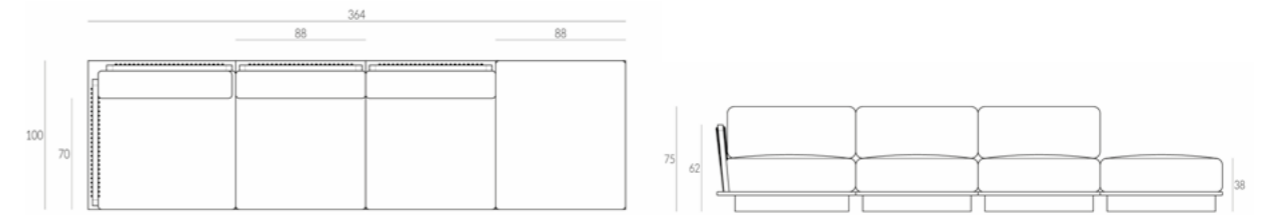

CORONET SOFA CONFIGURATIONS

COMPOSITION ONE