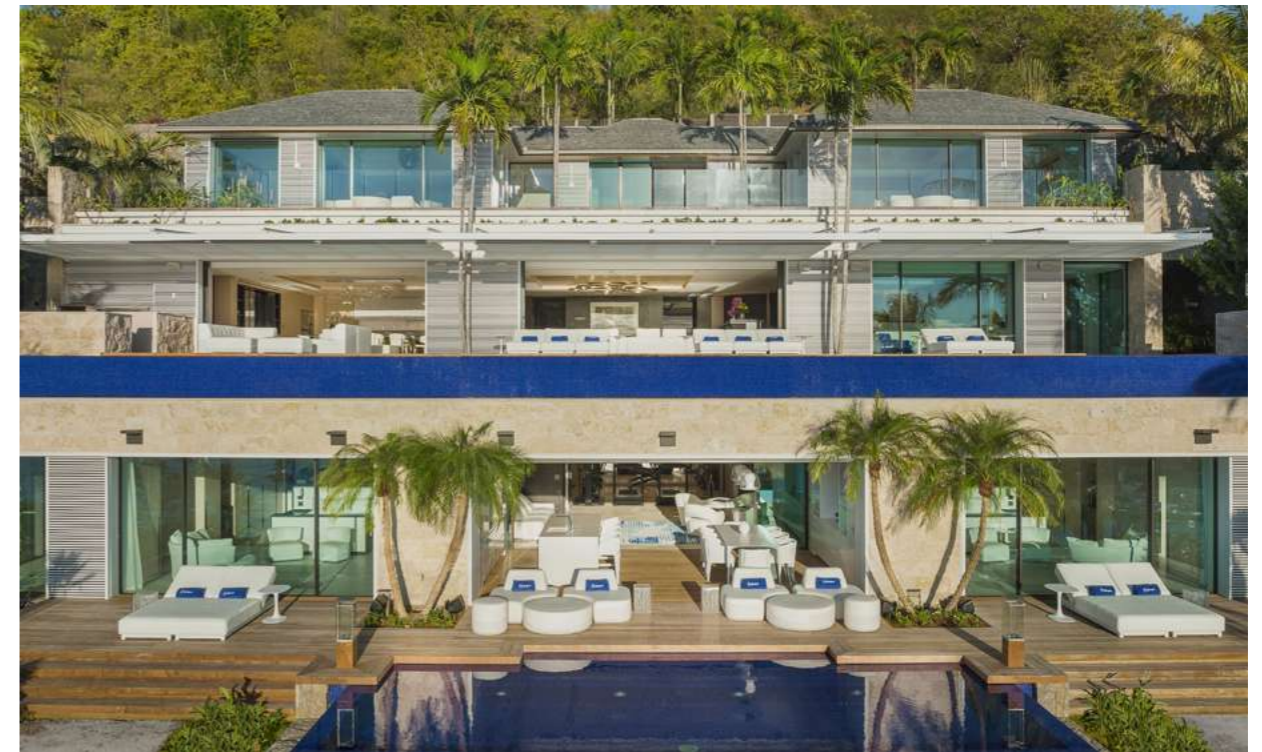

VILLA EMBRACE - ST BARTS

Spotted on the green mountains of St Barths, Villa Embrace offers uninterrupted views of the Caribbean Sea and Gustavia's yacht-filled harbour. An open layout allows nature to flow in and out the space, featuring inviting furniture in weather resistant materials and muted tones. Note the **Azur Single & Duo Loungers** and the **Azur Modular Sofas**.

For evenings al fresco, the design team wanted to elevate the spirit of group dining with the **Largo Bar Stools & Dining Chairs**.