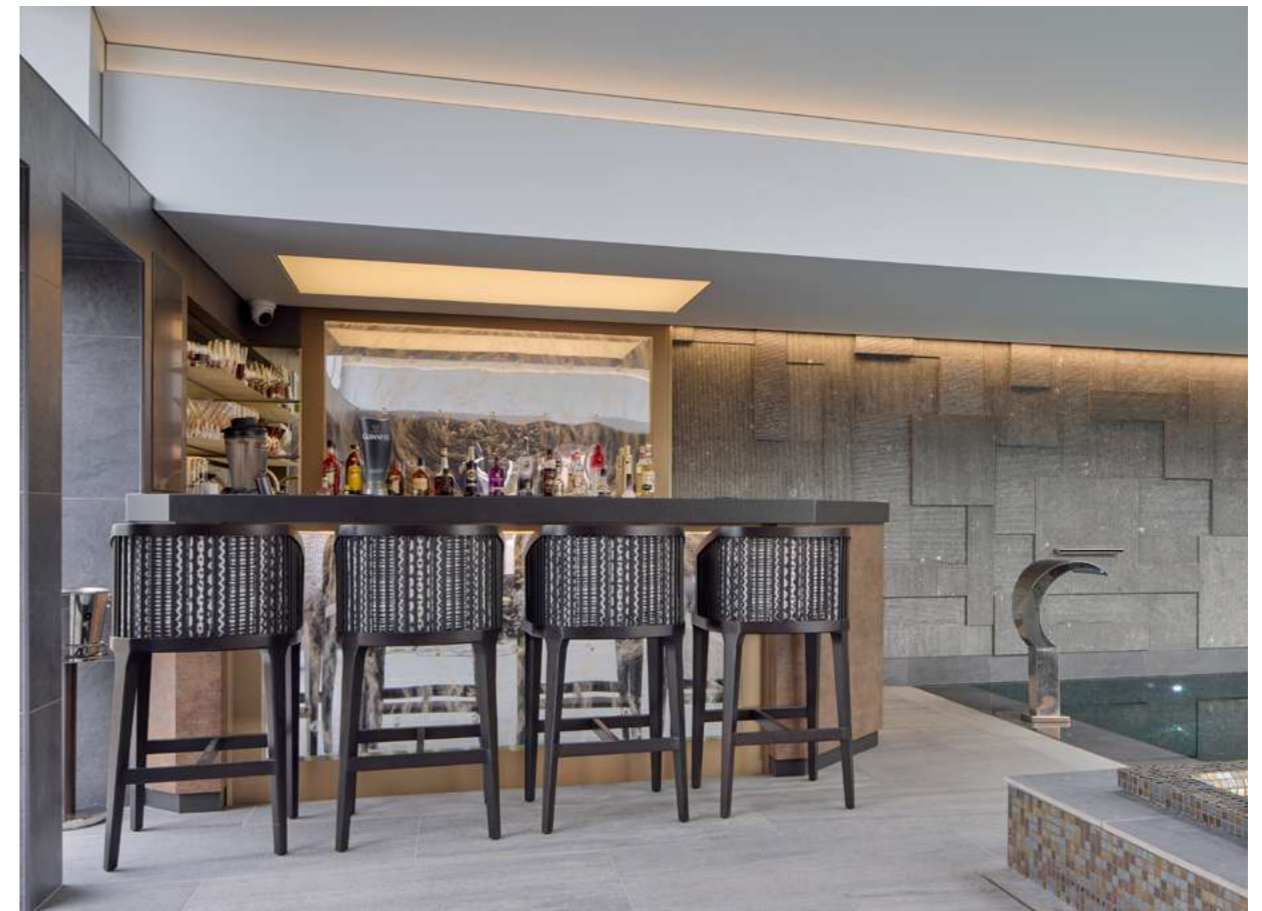

RESIDENTIAL SPA PROJECT - UK

A contemporary spa immersed in the English countryside is home to a stunning tranquil retreat. The client wanted to create a stylish seating area around the bar for evening drinks, opting for the **Largo Bar Stools**, and a lounging area in harmony with the natural surroundings, which was achieved with the **Azur Loungers** and **Azur Modular Sofa**.