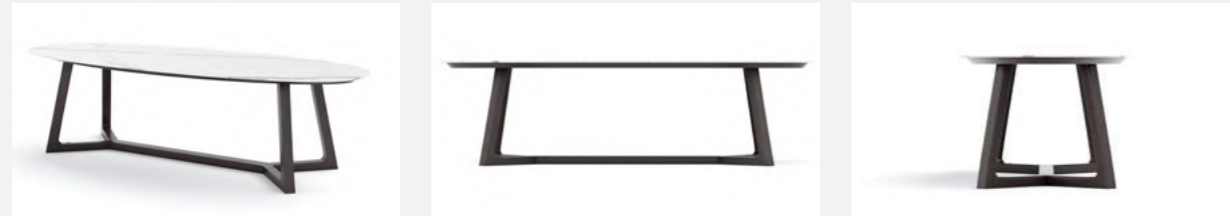

PERSEUS PORCELAIN - OVAL

DINING TABLE

DIMENSIONS (CM): (A) W 218 X D 104 X H 75 (B) W 240 X D 104 X H 75 (C) W 280 X D 104 X H 75
TABLE TOP: ITALIAN PORCELAIN STONEWARE (1.2CM) | AVAILABLE IN 17 COLOURS
IROKO BASE AND LEGS: 11 FINISHES AVAILABLE