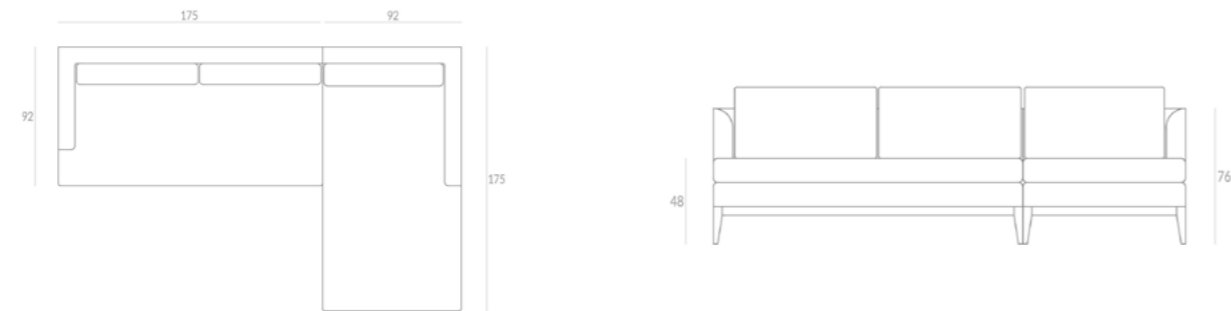

COMPOSITION TWO

LEFT ARM END UNIT / RIGHT ARM CHAISE