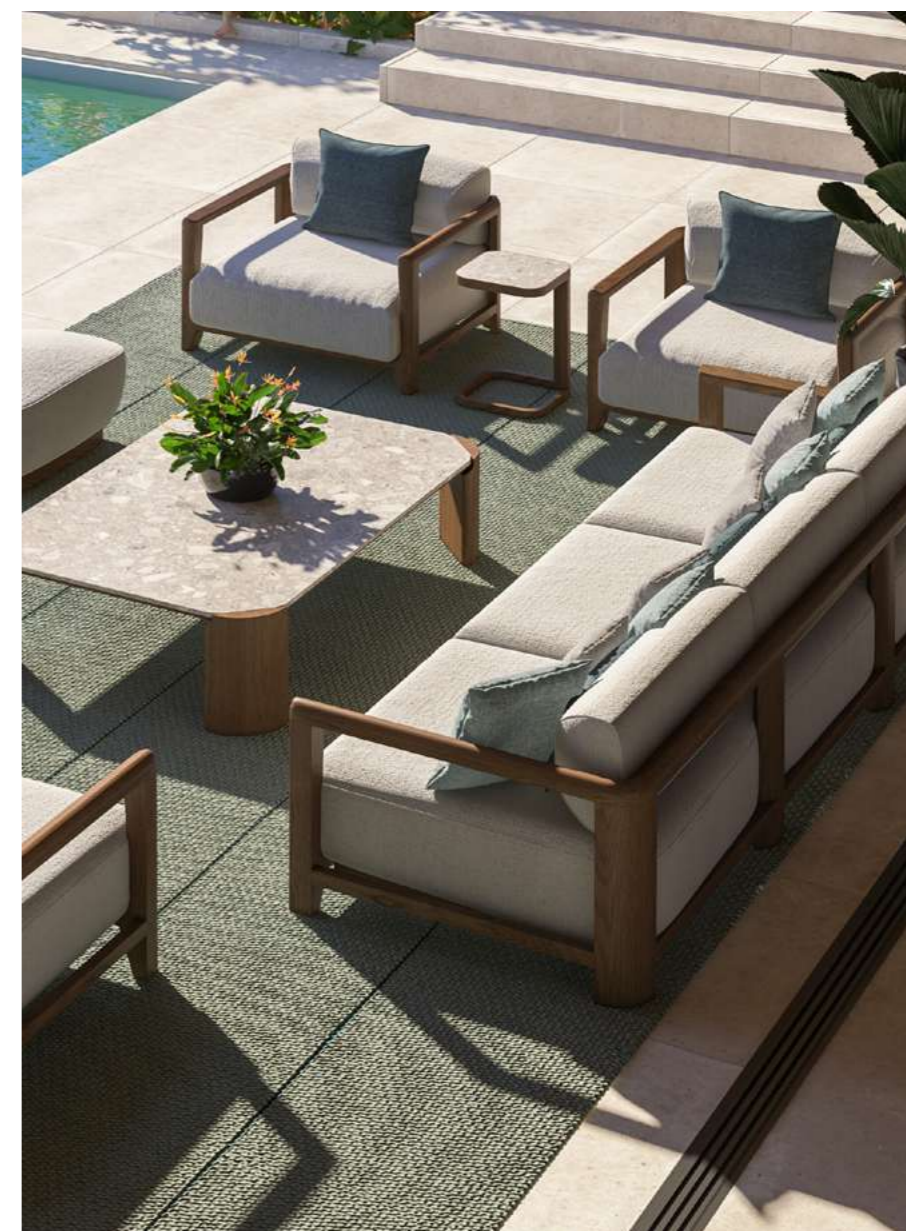

# COLLECTIONS

TAMARINDO COLLECTION

The Tamarindo collection features a series of furniture for the outside lounge or dining area inspired by Costa Rica's whimsically tropical scenery. Expertly crafted in England, with comfort and sustainability in mind, the Tamarindo collection features interchangeable seat cushions, recycled fabrics and, sustainable FSC wood, and natural materials like Iroko wood & porcelain.