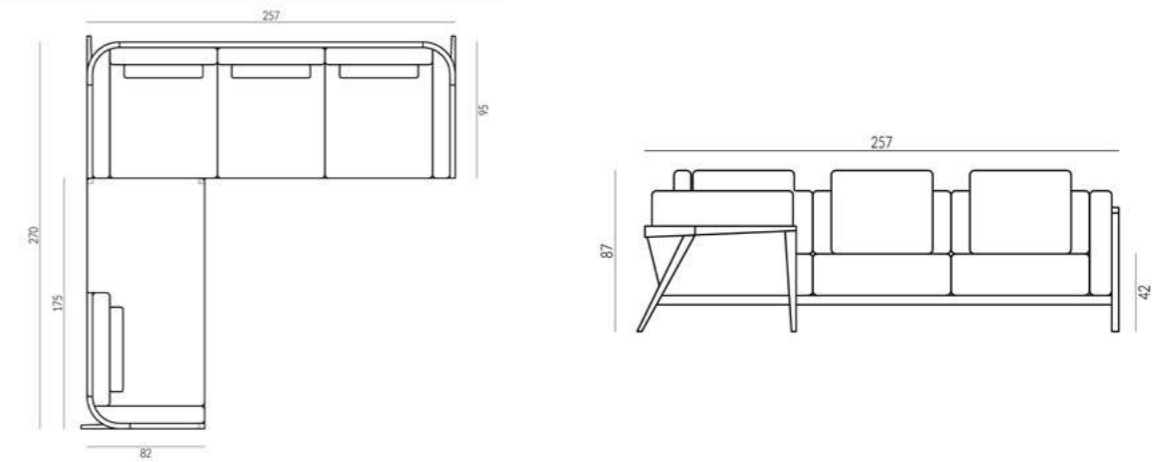

PORTO SOFA CONFIGURATIONS

COMPOSITION FIVE

RIGHT ARM DAYBED / 3-SEATER 257CM