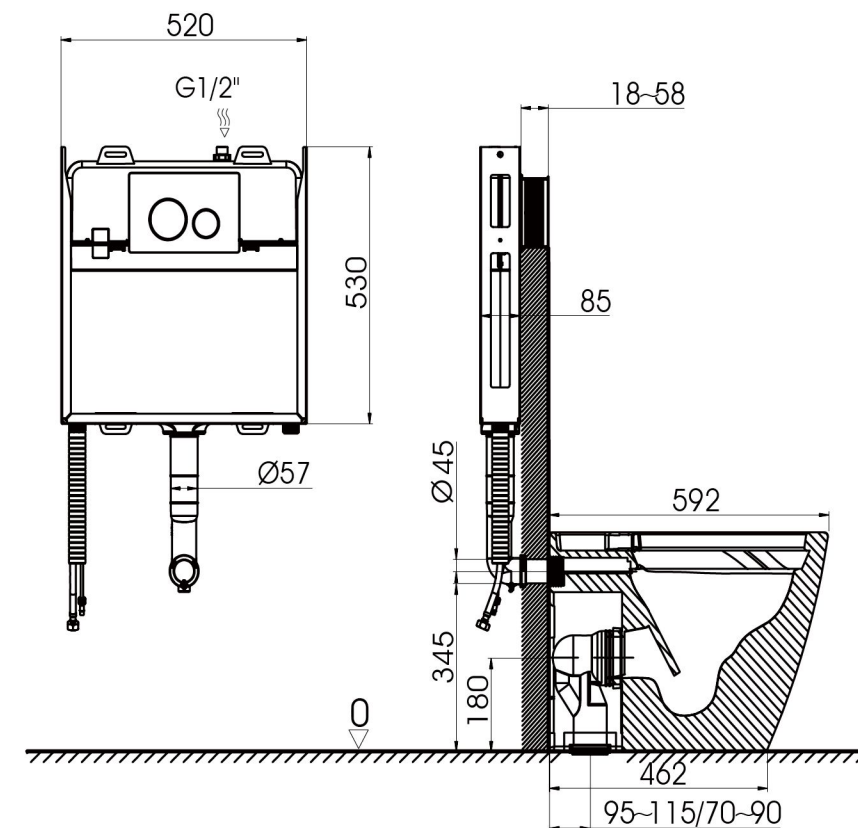

WELS Star:
4 Stars 4.5/3L

Trap Type:
P Trap 180mm
S Trap 95-115mm (included)
S Trap 70-90mm (Sold separately)