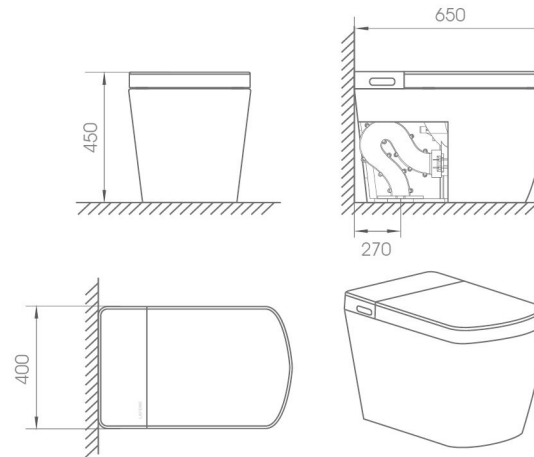

External Material:
CERAMIC PAN

Water flow requirement:
5L/15S

Environment temperature:
0-40 °C

S trap set out:
270mm

LECA

Cistern-less Smart Toilet
Rimless Flush

Model: ST18

Product Size :
650*400*430 mm

Model: ST19

Product Size :
650*400*450 mm

Water pressure regulation:
5 choices

Temperature regulation :
5 choices

External Material:
CERAMIC PAN

Water flow requirement:
5L/15S

Environment temperature:
0-40 °C

S trap set out:
270 mm

GLANCE

Cistern-less Smart Toilet
Rimless Flush

Model: ST20

Product Size :
650*400*430 mm

Water pressure regulation:
5 choices

Temperature regulation :
5 choices

External Material:
ABS PAN