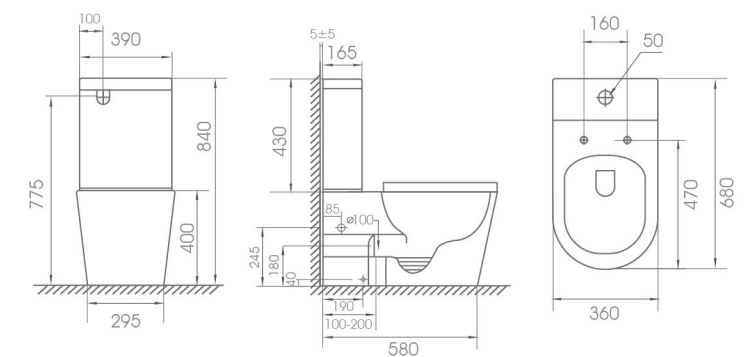

MEDINA-LUNA

Rimless Smart Toilet

Model: BS45-TL6002

Product Size :
680*445*840mm

Water Inlet:
Bottom Inlet Only

The Rated Power :
220V-240V~50Hz

Trap Type:
S Trap:100-200MM
P Trap:180MM

Maximum Power :
1600W

Pressure of Supplied-Water :
0.07-0.75Mpa

Waterproofing Grade :
IPX4

LUCCI

Cistern-less Smart Toilet
Rimless Flush

Model: ST17

Product Size :
650*400*450 mm

Water pressure regulation:
5 choices

Temperature regulation :
5 choices

External Material:
CERAMIC PAN

Water flow requirement:
5L/15S

Environment temperature:
0-40 °C

S trap set out:
270mm

LECA

Cistern-less Smart Toilet
Rimless Flush

Model: ST18

Product Size :
650*400*430 mm

Model: ST19

Product Size :
650*400*450 mm

Water pressure regulation:
5 choices

Temperature regulation :
5 choices

External Material:
CERAMIC PAN

Water flow requirement:
5L/15S

Environment temperature:
0-40 °C