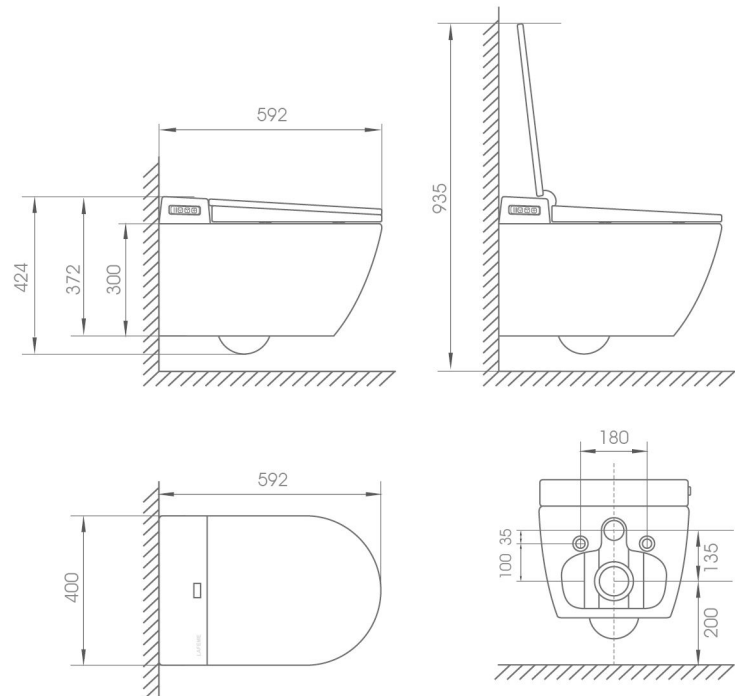

SESTO

Rimless Wall-mounted Smart Toilet

Model: ST22

Product Size :
592*400*424mm

Pressure Of Supplied-Water :
0.07-0.75Mpa

The Rated Power :
220V-240V~50Hz

Waterproofing Grade :
IPX4

Maximum Power :
1600W