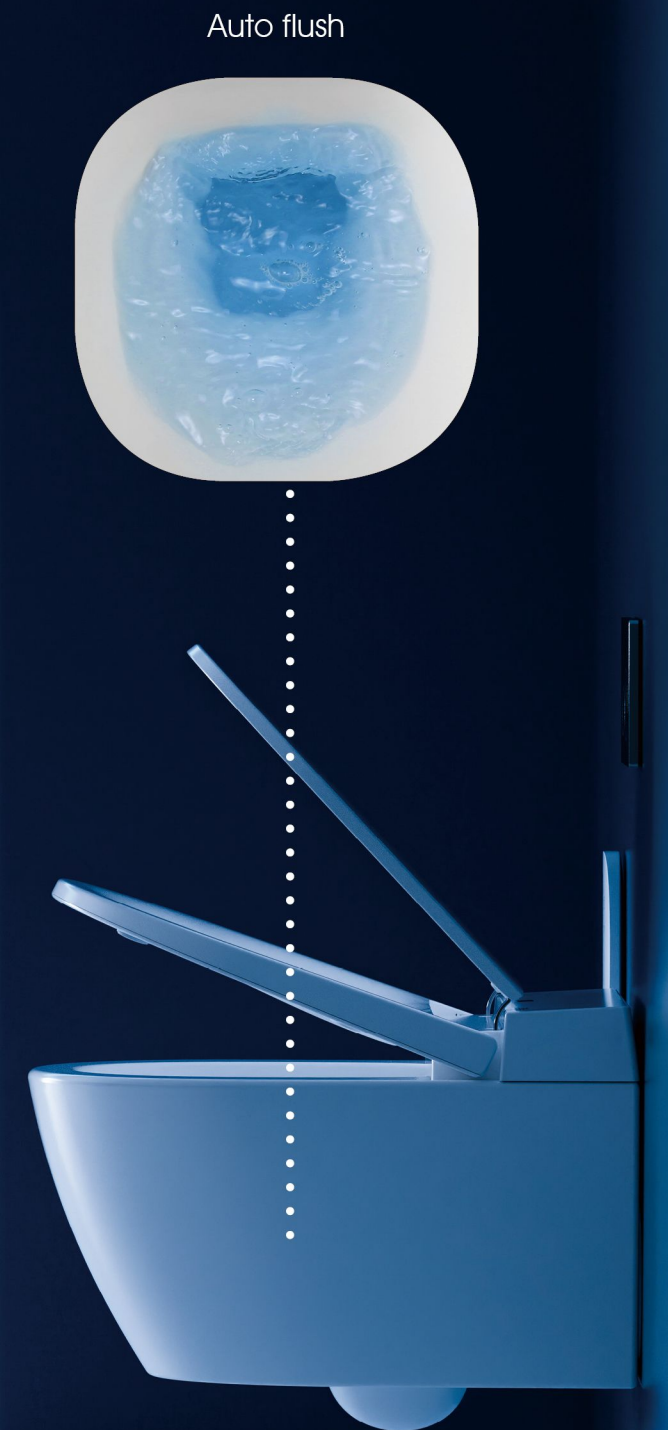

DRY

Settings of air temperature give a personalized service

MASSAGE

Different feeling for your comfortable

SWING

Move to clean back and forth to offer a complete clean

Side Control

Simplicity never looked so sleek with this streamlined control panel located on the side of our smart toilet. Experience a quick start hip wash function like never before with a female wash function and dryer all included. This is just another way that LAFEME supports a healthy and comfortable life.

AIR GAP

AIR GAP

The NEW Lafeme models include air-gap assessed and found to comply with the requirements of AS 2845.2:2010, NO FURTHER BACKFLOW PREVENTION IS REQUIRED FOR THIS CONNECTION TO WATER SUPPLY. (CRAWFORD AND SESTO ONLY)

Manual flip

In use

Auto flush

Don't worry about having to touch that handle, as the automatic flush function takes over as soon as you leave the toilet seat for a complete hands-free toilet experience.

CRAWFORD