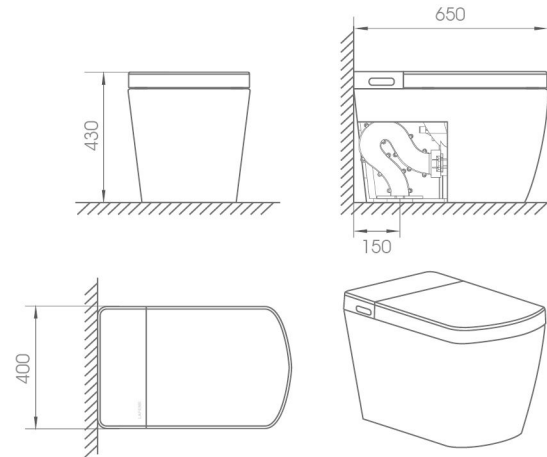

External Material:
CERAMIC PAN

Water flow requirement:
5L/15S

Environment temperature:
0-40 °C

S trap set out:
270mm

LECA

Cistern-less Smart Toilet
Rimless Flush

Model: ST18

Product Size :
650*400*430 mm

Water pressure regulation:
5 choices

Temperature regulation :
5 choices

External Material:
ABS PAN

Water flow requirement:
5L/8S

Environment temperature:
0-40 °C

S trap set out:
150mm

BLOC

Cistern-less Smart Toilet
Rimless Flush

Model: ST19

Product Size :
650*400*450 mm

Water pressure regulation:
5 choices

Temperature regulation :
5 choices

External Material:
CERAMIC PAN

Water flow requirement:
5L/15S

Environment temperature:
0-40 °C