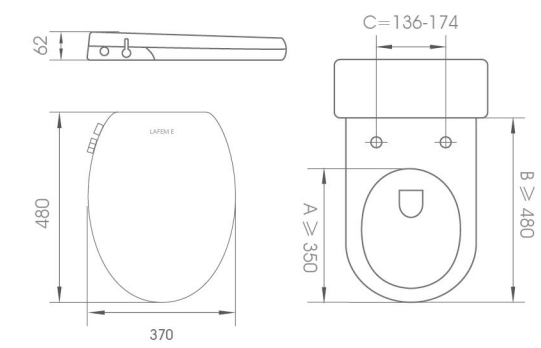

Product Size :
525*472*196 mm

Rate frequency:
50Hz

Electrical:
220V-240V

Material:
ABS

Water pressure requirement:
0.15-0.75Mpa

Power:
650W

Wet area rated:
IPX4

UNA

Smart seat cover

Model: FB104

Product Size :
500*370*60 mm

Adaptable water pressure
0.07-0.8Mpa

T-Connection :
1/2*Plastic Connection

Include:
Toilet Seat, a set of complete
accessories for steady installation,
tube etc.

Material:
PP

VERA

Smart seat cover

Model: FB108

Product Size :
480*370*62 mm

Adaptable water pressure
0.07-0.8Mpa

T-Connection :
1/2*Plastic Connection

Include:
Toilet Seat, a set of complete
accessories for steady installation,
tube etc.

Material:
PP

						
	ST17	ST18	ST19	ST20	ST21	ST22
Power	Plug	Plug	Plug	Plug	Hard-wire	Hard-wire
Rough in set	S Trap 270mm	S Trap 150mm	S Trap 270mm	S Trap 150mm	P Trap 180mm S Trap 95-115mm/ 70-90mm	P Trap 200mm
Cistern	Cisternless	Cisternless	Cisternless	Cisternless	In-wall	In-wall
External pan	Ceramic	ABS	Ceramic	ABS	Ceramic	Ceramic
Flow rate requirement	5L/15S	5L/8S	5L/15S	5L/8S	N/A	N/A
Heated seat	●	●	●	●	●	●
Seat temperature control	●	●	●	●	●	●
Soft close seat	●	●	●	●	●	●
Soft close cover	●	●	●	●	●	●
Seat sensor	●	●	●	●	●	●
Auto flush	●	●	●	●	●	●
Dry	●	●	●	●	●	●
Dry temperature control	●	●	●	●	●	●
Warm water	●	●	●	●	●	●
Rear wash	●	●	●	●	●	●
Front wash	●	●	●	●	●	●
Massage	●	●	●	●	●	●
Self cleaning nozzle	●	●	●	●	●	●
Water temperature control	●	●	●	●	●	●
Water pressure control	●	●	●	●	●	●
Deodoriser	●	●	●	●	●	●
Remote control	●	●	●	●	●	●
Cover auto open/close	●	●	N/A	N/A	N/A	N/A
Night light	●	●	●	●	●	●
Smart phone app (bluetooth)	●	●	N/A	N/A	N/A	N/A
Energy saving	●	●	●	●	●	●