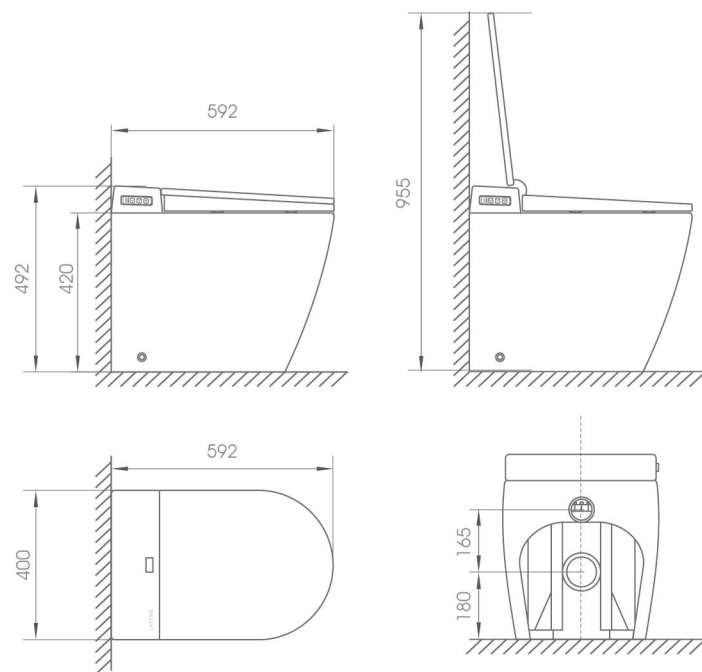

CRAWFORD

Rimless Floor-standing Smart Toilet

Model: ST21

Product Size :
592*400*492mm

The Rated Power :
220V-240V~50Hz

Maximum Power :
1600W

Pressure Of Supplied-Water :
0.07-0.75Mpa

Waterproofing Grade :
IPX4