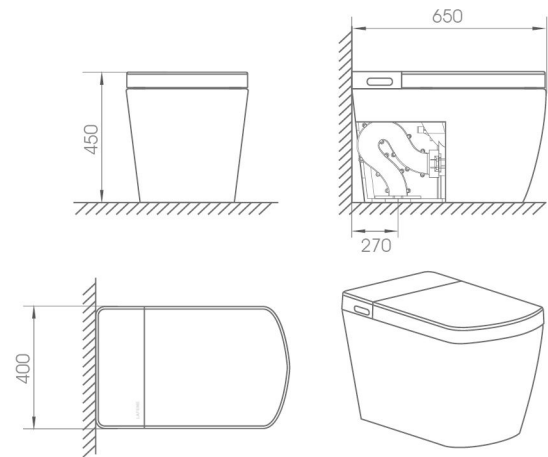

Pressure of Supplied-Water :
0.07-0.75Mpa

Waterproofing Grade :
IPX4

LUCCI

Cistern-less Smart Toilet
Rimless Flush

Model: ST17

Product Size :
650*400*450 mm

Water pressure regulation:
5 choices

Temperature regulation :
5 choices

External Material:
CERAMIC PAN

Water flow requirement:
5L/15S

Environment temperature:
0-40 °C

S trap set out:
270mm

LECA

Cistern-less Smart Toilet
Rimless Flush

Model: ST18

Product Size :
650*400*430 mm