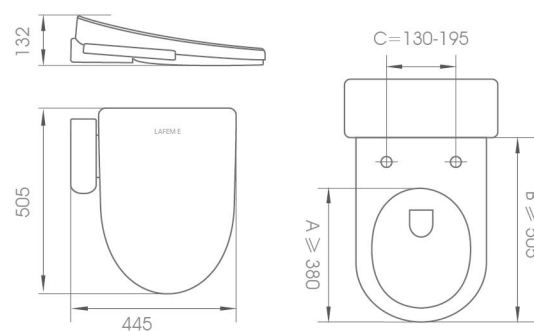

Model: BS45

Product Size :
505*445*132 mm

Rate frequency:
50Hz

Electrical:
220V-240V

Material:
ABS

Water pressure requirement:
0.07-0.75Mpa

Power:
1450W

Wet area rated:
IPX4