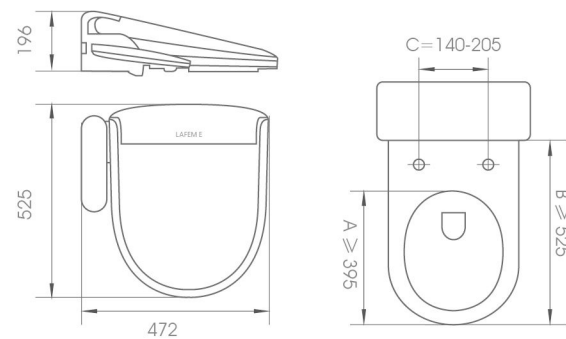

Product Size :
525*472*196 mm

Rate frequency:
50Hz

Electrical:
220V-240V

Material:
ABS

Water pressure requirement:
0.15-0.75Mpa

Power:
650W

Wet area rated:
IPX4

UNA

Smart seat cover

Model: FB104

Product Size :
500*370*60 mm

Adaptable water pressure
0.07-0.8Mpa

T-Connection :
1/2*Plastic Connection

Include:
Toilet Seat, a set of complete
accessories for steady installation,
tube etc.

Material:
PP

VERA

Smart seat cover

Model: FB108

Product Size :
480*370*62 mm

Adaptable water pressure
0.07-0.8Mpa

T-Connection :
1/2*Plastic Connection

Include:
Toilet Seat, a set of complete
accessories for steady installation,
tube etc.