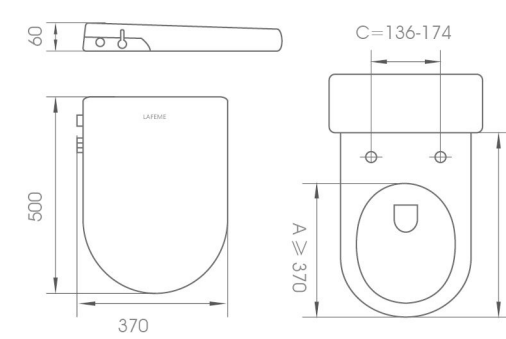

Product Size :
525*472*196 mm

Rate frequency:
50Hz

Electrical:
220V-240V

Material:
ABS

Water pressure requirement:
0.15-0.75Mpa

Power:
650W

Wet area rated:
IPX4

UNA

Smart seat cover

Model: FB104

Product Size :
500*370*60 mm

Adaptable water pressure
0.07-0.8Mpa

T-Connection :
1/2*Plastic Connection

Include:
Toilet Seat, a set of complete
accessories for steady installation,
tube etc.

Material:
PP

VERA

Smart seat cover

Model: FB108

Product Size :
480*370*62 mm

Adaptable water pressure
0.07-0.8Mpa

T-Connection :
1/2*Plastic Connection

Include:
Toilet Seat, a set of complete
accessories for steady installation,
tube etc.