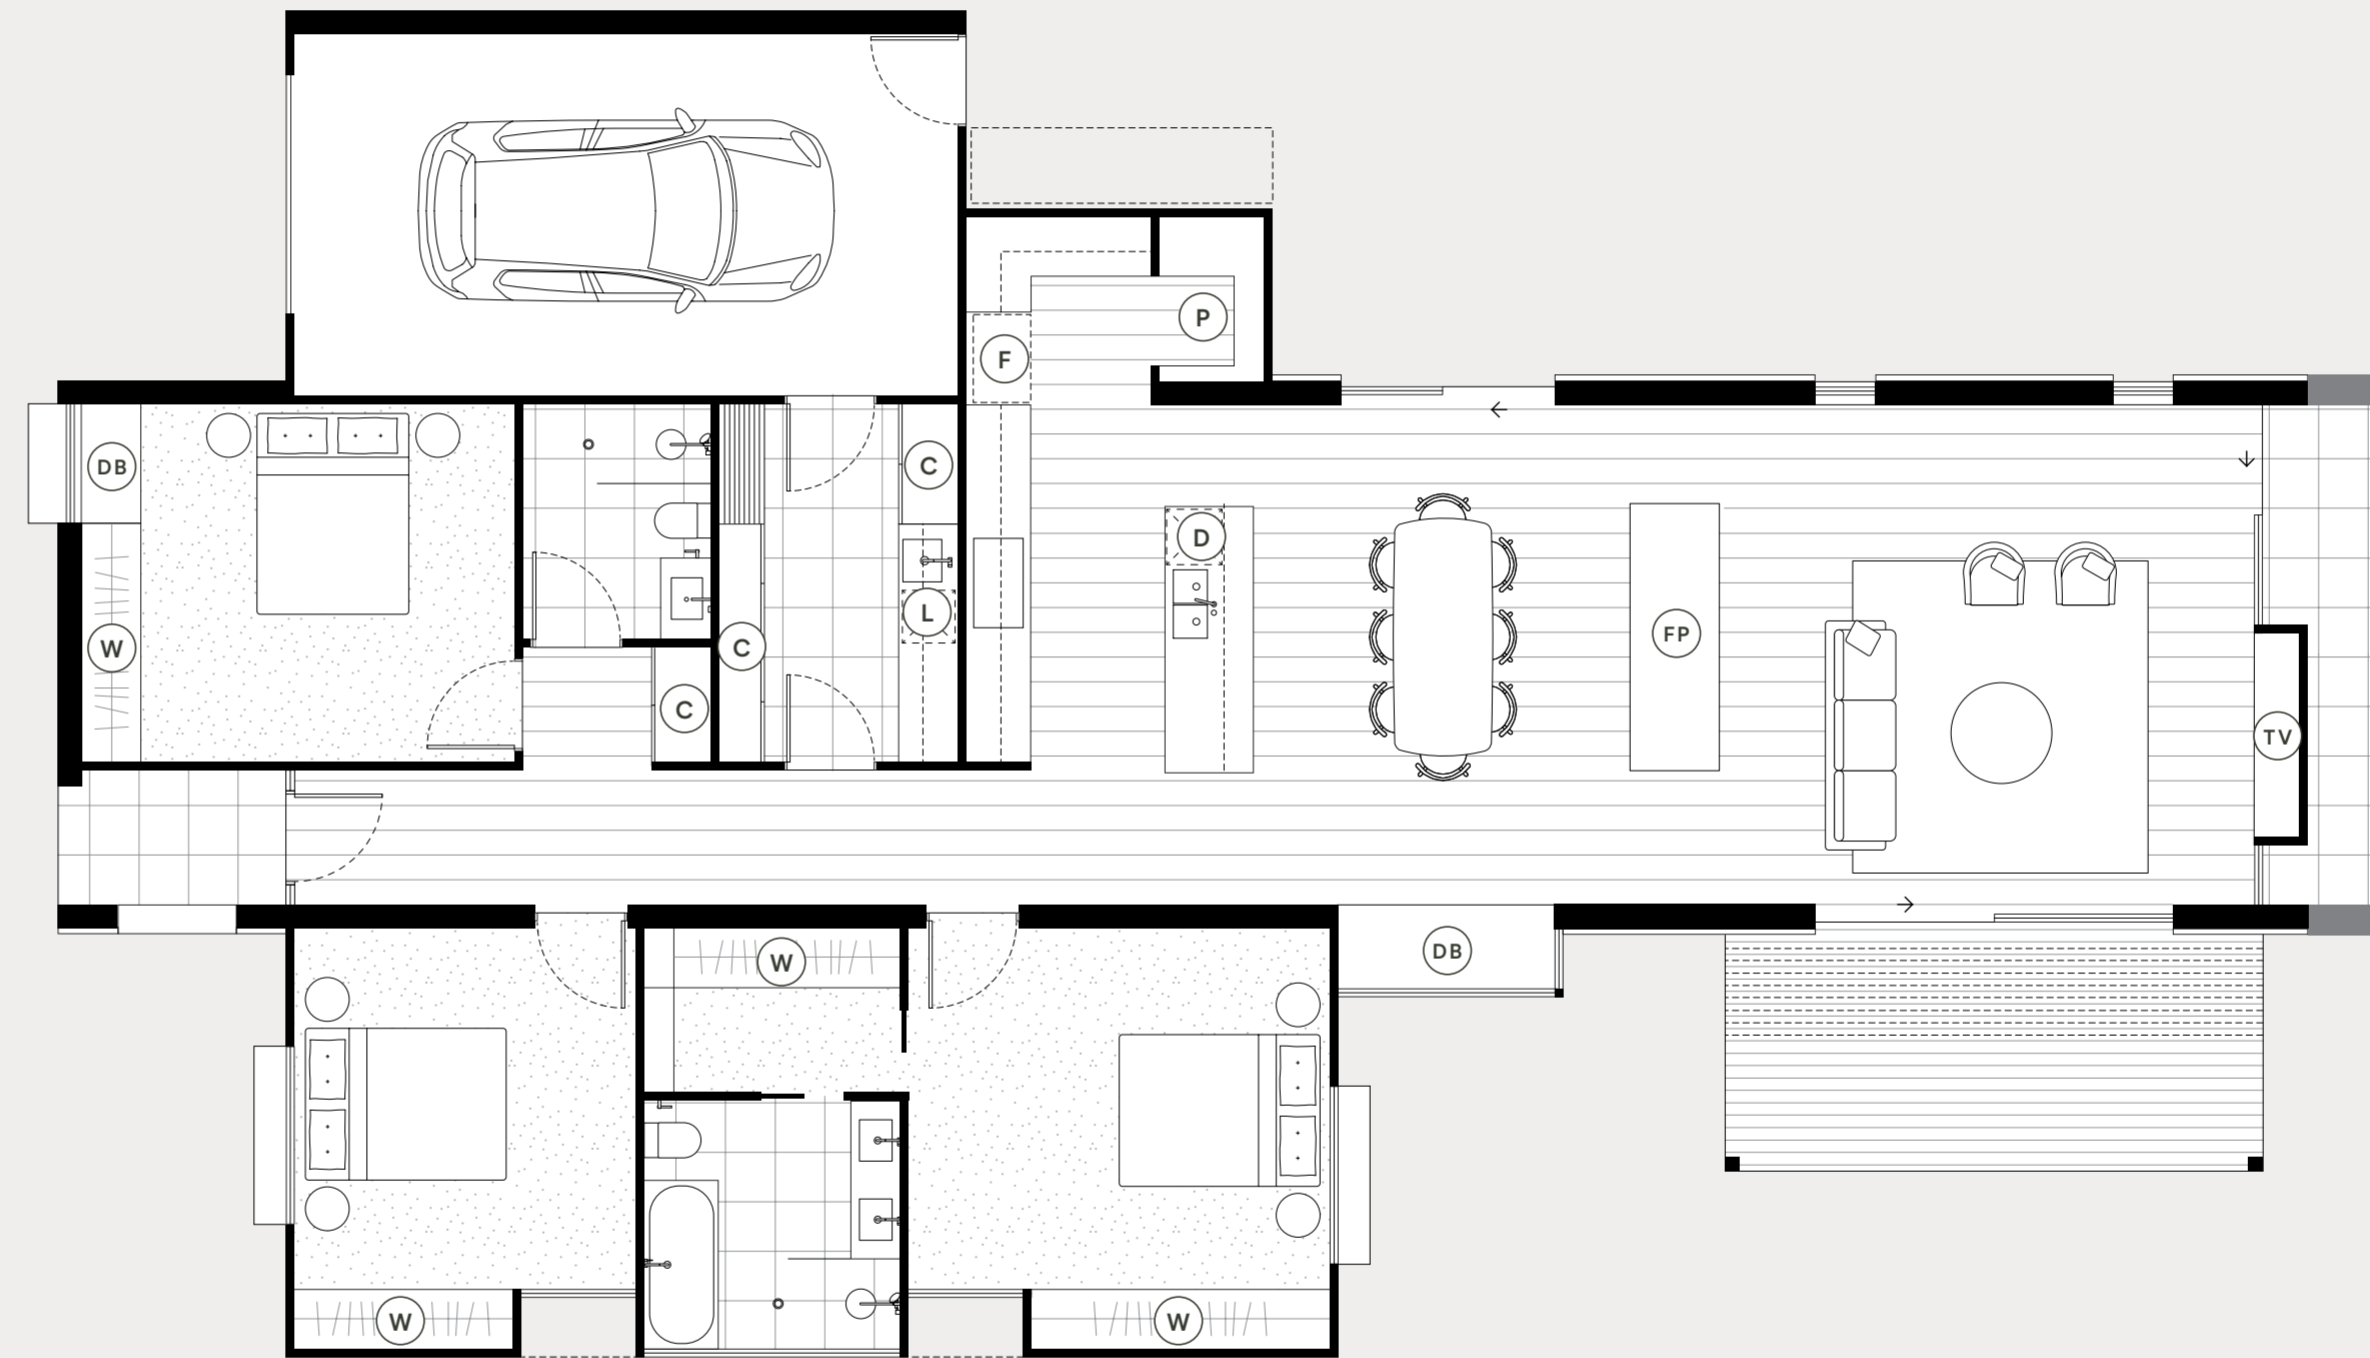

Ardel[®]

Therma Collection

Crest House

Crest House

House Specifications

Internal	177m ²
External	21m ²
Garage	25m ²
Total	231m²

F FRIDGE P PANTRY D DISHWASHER L LAUNDRY C CUPBOARD W WARDROBE TV TELEVISION FP FIREPLACE DB DAYBED