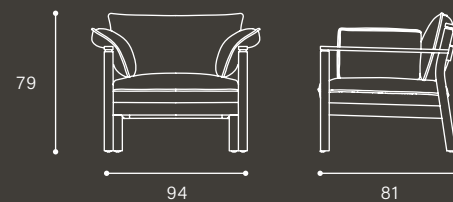

Materials:

Teak
(APACHE COFFEE TABLE) Teak, Ceramized lava
stone
(possibility of inclusion of the new two finishes.
Ottanio smooth and fluted P.84)

Poltrona _____ Armchair

LPA | LDH 94 x 81 x 79 cm
Altezza Bracciolo | Armrest Height 68 cm
Altezza Seduta | Seat Height 44 cm
Volume | Volume 0,4 m³
Peso | Weight 35 kg