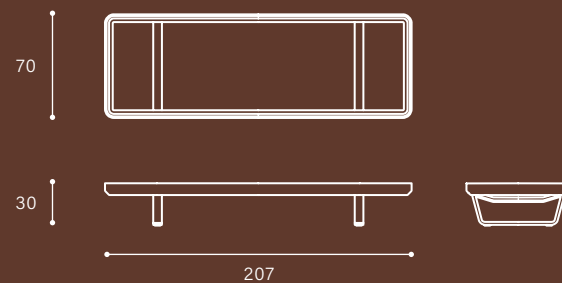

Base 3p _____ Base 3 seater

LPA | LDH 207 x 70 x 30 cm
Altezza Seduta | Seat Height 45 cm
Altezza Top | Top Height 33 cm
Volume | Volume 0,4 m³
Peso Base | Base Weight 25 kg

Venice

Divano Modulare Modular Sofa

Living

Materiali:

Alluminio .44 .37 .10

Materials:

Aluminium .44 .37 .10

Piano in Teak

Teak Top

Cuscino schienale bracciolo

Backrest and armrest
cushion

Cuscino seduta

Seater Cushion

Cuscino bracciolo cilindro

Armrest
cushion