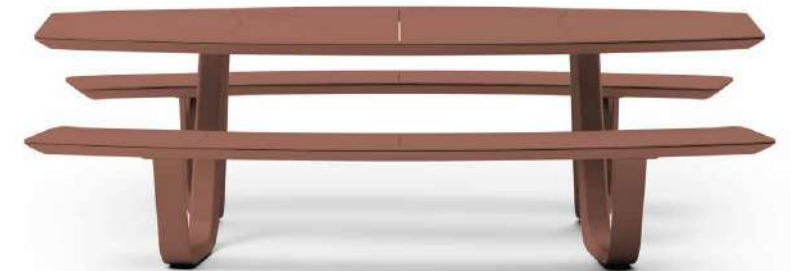

8teen Table with benches

Finitura Terracotta
Terracotta Finishing