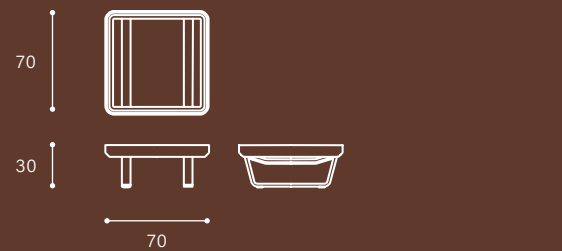

Venice

Divano Modulare Modular Sofa

Living

Materiali:

Alluminio .44 .37 .10

Materials:

Aluminium .44 .37 .10

Base 1p _____ Base 1 seater