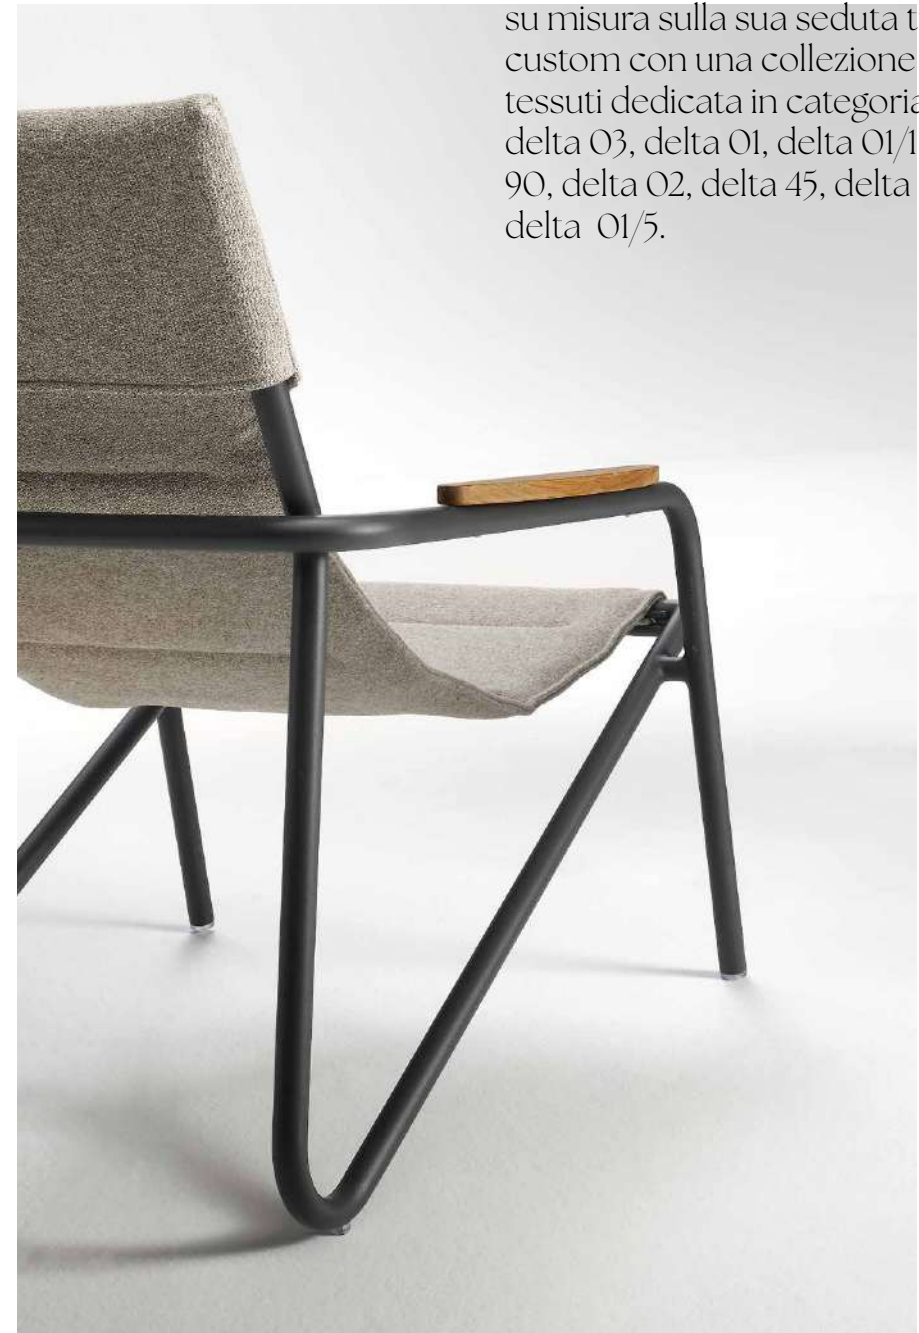

.it

In sostituzione al textilene, Zante si presenta con un abito cucito su misura sulla sua seduta tutto custom con una collezione tessuti dedicata in categoria C: delta 03, delta 01, delta 01/1, delta 90, delta 02, delta 45, delta 02/1, delta 01/5.