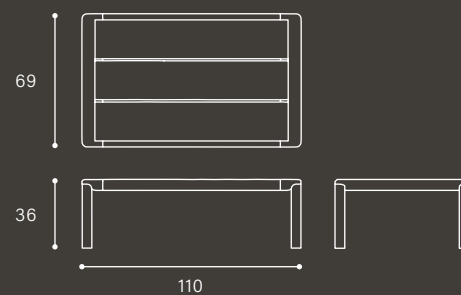

Tavolo Basso _____ Coffee Table

LPA | LDH 110 x 69 x 36 cm
Volume | Volume 0,3 m³
Peso | Weight 51 kg