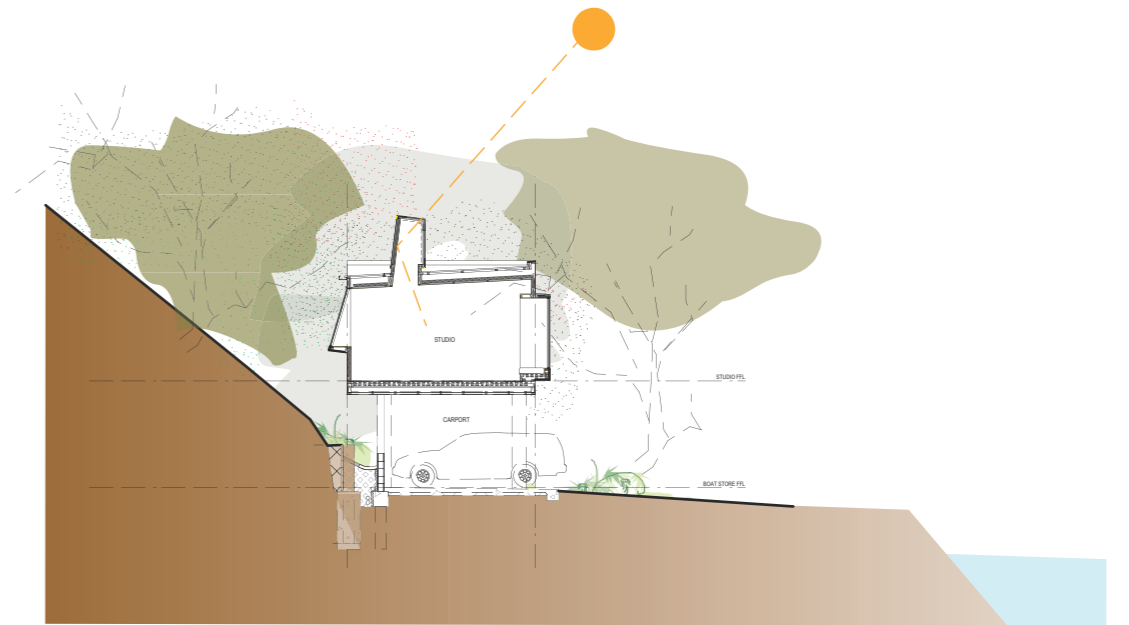

1 NORTHERN ELEVATION
Scale 1:200 @ A3

2 SECTION THROUGH SLEEPOUT
Scale 1:200 @ A3

3 SITE PLAN
Scale 1:200 @ A3

- 1 ORIGINAL BACH (YELLOW)
- 2 NEW SLEEPOUT/STUDIO (RED)
- 3 DECK RETREAT
- 4 ROCK WALL
- 5 MANUKAU HARBOUR