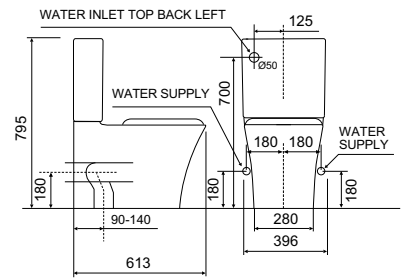

FEATURED PRODUCT:
SPALET E-BIDET SEAT / CYGNET HYGIENE TOILET SUITE

TOILET SPECIFICATIONS

BACK TO WALL CLOSE COUPLED TOILET SUITES

SIGNATURE TOILET SUITE

CYGNET HYGIENE TOILET SUITE

HERON HYGIENE TOILET SUITE