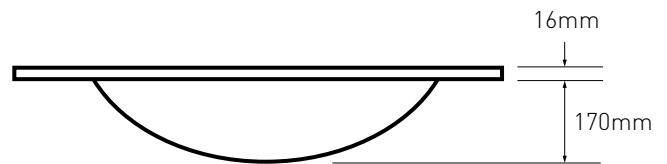

CODE: 84899 + FINISH

VANITY TOP OPTIONS

CURVED VITREOUS CHINA

A distinctive curved bowl profile results in a deep and generous basin. Vitreous china is a natural product, produced and hand finished from a fine clay that is then kiln fired and treated with a durable porcelain glaze.