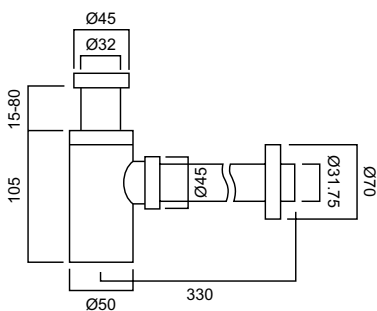

BOTTLE TRAPS

50

ELEMENTI

UNIVERSAL 32MM BOTTLE TRAP

CHROME:
79104.02

BRUSHED NICKEL:
79104.04

GUN METAL:
79104.29

BLACK:
79104.13

WHITE:
79104.10

ELEMENTI

UNIVERSAL BOTTLE TRAP EXTENSION

VERTICAL 200MM
CHROME:
TP32-200

VERTICAL 200MM
BRUSHED NICKEL:
TP32-200-BN

VERTICAL 200MM
GUN METAL:
TP32-200-GM

VERTICAL 200MM
BLACK:
TP32-200-B

VERTICAL 200MM
WHITE:
TP32-200-W

HORIZONTAL 600MM
CHROME:
TP32-600

HORIZONTAL 600MM
BRUSHED NICKEL:
TP32-600-BN

HORIZONTAL 600MM
GUN METAL:
TP32-600-GM

HORIZONTAL 600MM
BLACK:
TP32-600-B

HORIZONTAL 600MM
WHITE:
TP32-600-W

FEATURE

EXTENDABLE BOTTLE TRAP

Vertical (200mm) and horizontal (600mm) bottle trap extensions for the ELEMENTI Universal trap are available in 5 finishes. These extensions can be simply cut down to whatever length is required.

ELEMENTI

*All guarantees are subject to terms and conditions and available on request or can be viewed at: www.robertson.co.nz/warranties