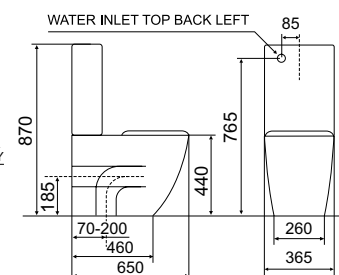

ELLISSE OVERHEIGHT TOILET SUITE