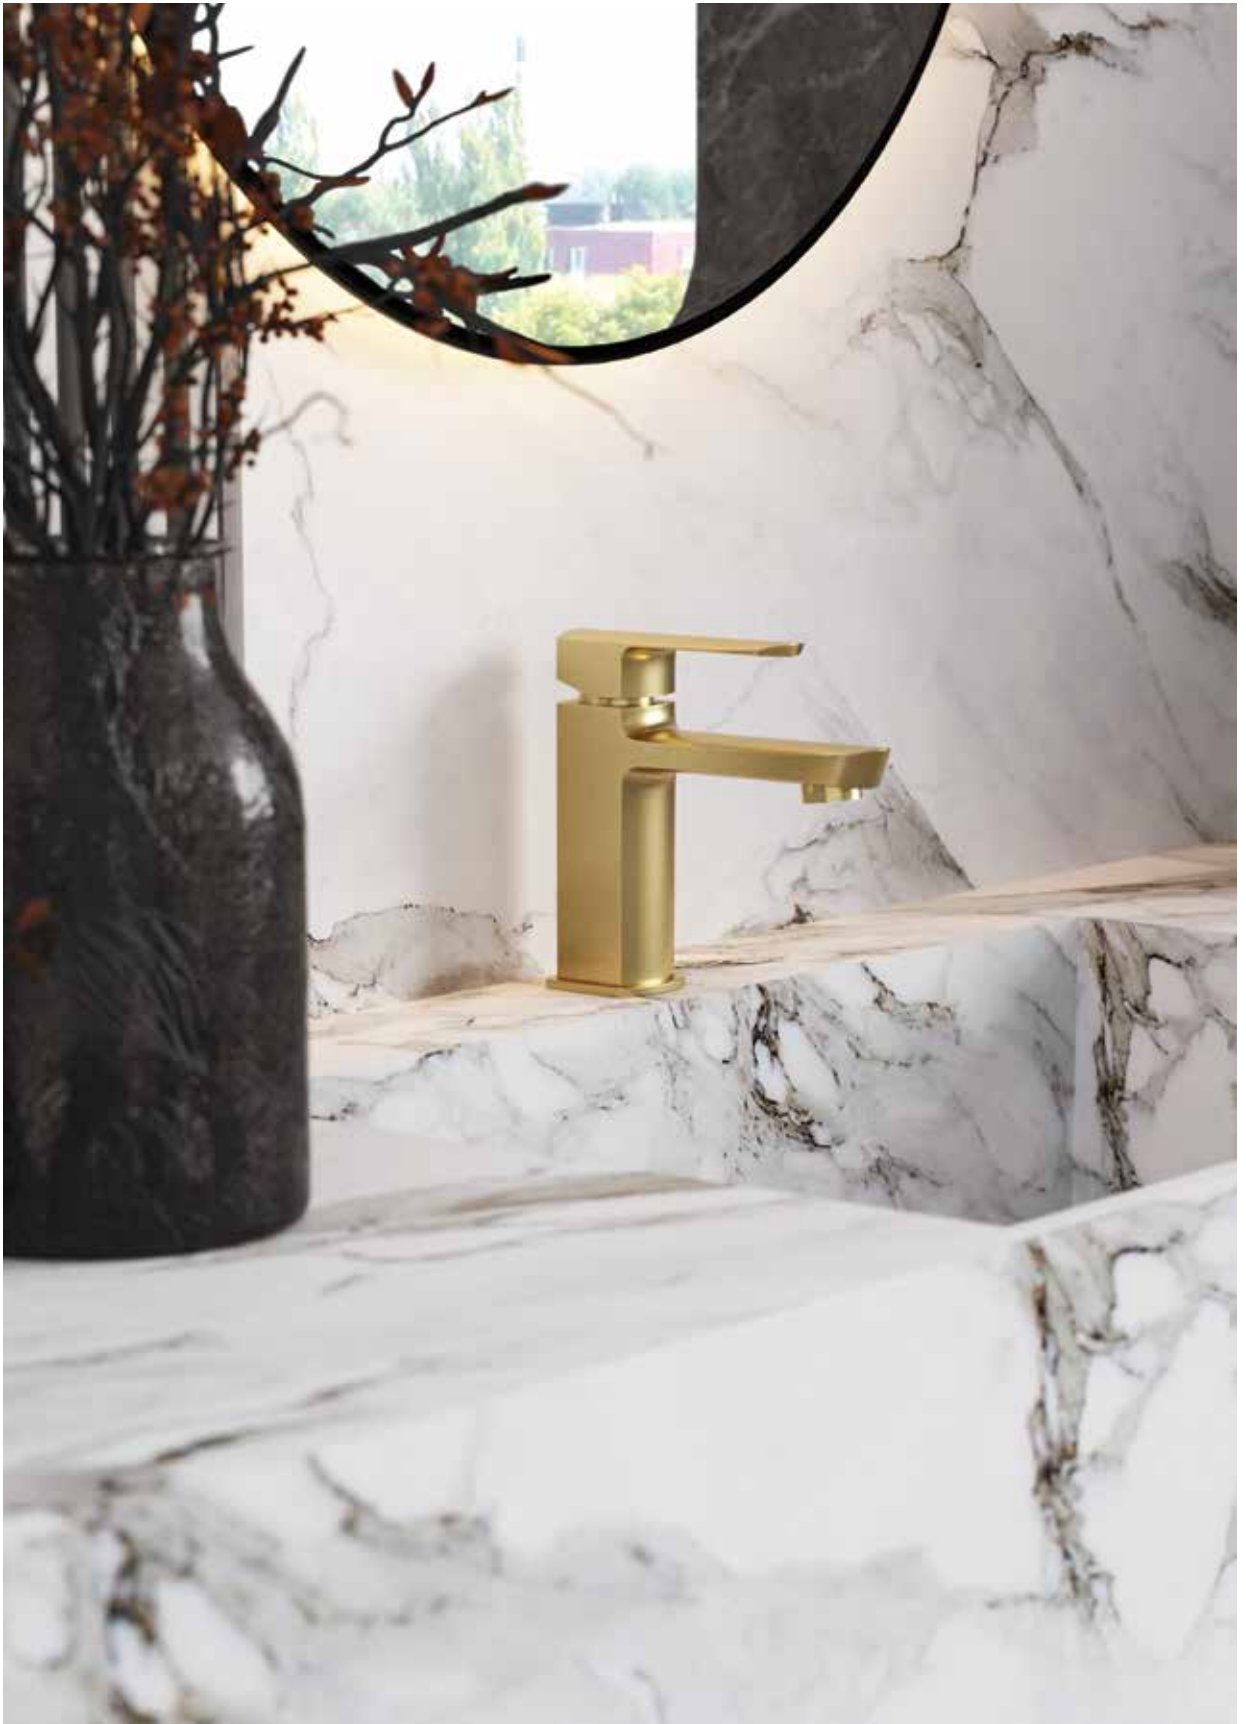

*All guarantees are subject to terms and conditions and available on request or can be viewed at: www.robertson.co.nz/warranties

FEATURED PRODUCT:
ION BASIN MIXER BRUSHED BRASS

ION SHOWER MIXER

125(W) X 160(H) / MULTI PRESSURE