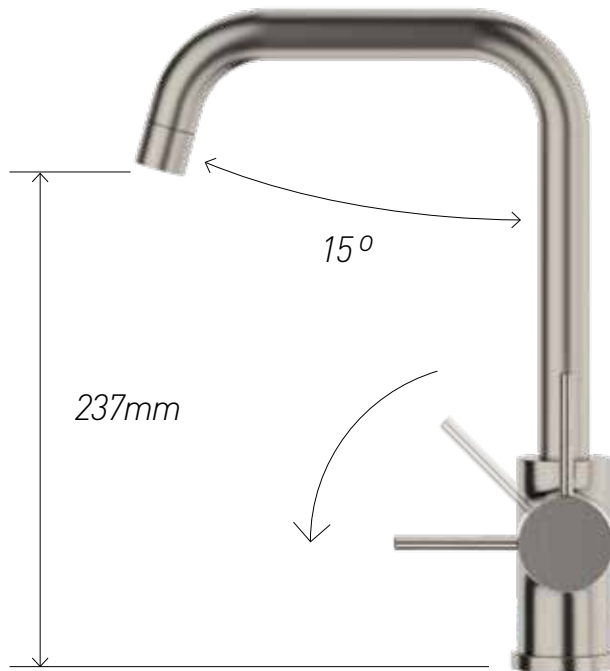

ELEMENTI

- TEN YEAR GUARANTEE*
- FIVE YEAR COLOURED FINISH GUARANTEE*
- MAINS PRESSURE
- MULTI PRESSURE
- FLAWLESS FINISH
- EFFORTLESS CONTROL
- SWIVEL SPOUT
- FORWARD ROTATING LEVER
- ERGONOMIC SPOUT HEIGHT

*All guarantees are subject to terms and conditions and available on request or can be viewed at: www.robertson.co.nz/warranties