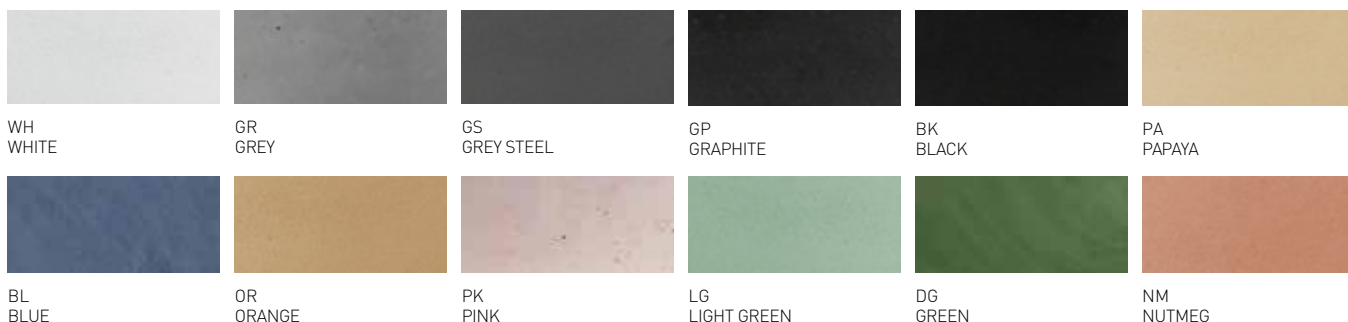

WHITE:	BSOSWH	BLUE:	BSOSBL
GREY:	BSOSGR	ORANGE:	BSOSOR
GREY STEEL:	BSOSGS	PINK:	BSOSPK
GRAPHITE:	BSOSGP	LIGHT GREEN:	BSOSLG
BLACK:	BSOSBK	GREEN:	BSOSDG
PAPAYA:	BSOSPA	NUTMEG:	BSOSNM

CONCRETE FINISHES:

ELEMENTI