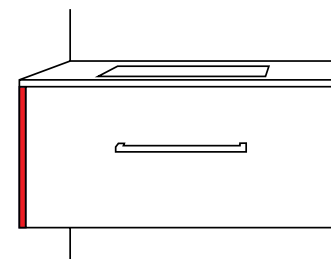

CODE: 84899 + FINISH

VANITY TOP OPTIONS

CURVED VITREOUS CHINA

A distinctive curved bowl profile results in a deep and generous basin. Vitreous china is a natural product, produced and hand finished from a fine clay that is then kiln fired and treated with a durable porcelain glaze.