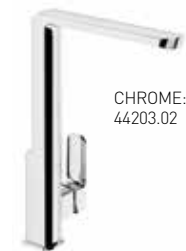

ION/NEO KITCHEN MIXER

INCLUDES BASE RING / SWIVEL SPOUT / FORWARD ROTATING LEVER

LOW/UNEQUAL - WELS 6 STAR 4 L/MIN

MAINS - WELS 4 STAR 7.5 L/MIN

CHROME:
44203.02