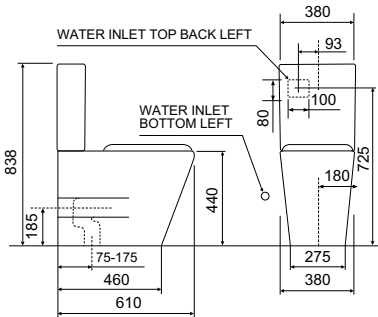

LSPEC TOILET SUITE