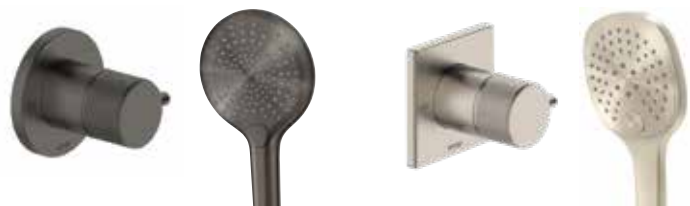

FEATURED PRODUCT:
TITA PROGRESSIVE SHOWER MIXER BRUSHED BRASS
SPLASH PLUS SLIDE SHOWER BRUSHED BRASS
SPLASH PLUS FIXED SHOWER HEAD AND ARM BRUSHED BRASS
WASH HAND AND BODY

PAIR WITH YOUR
FAVOURITE ROUND
OR SQUARE SHOWER!