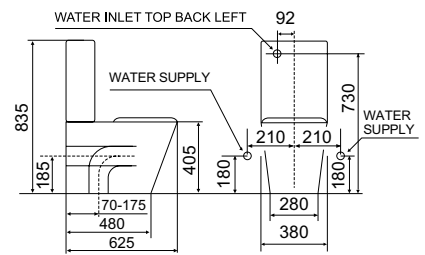

LINFA TOILET SUITE