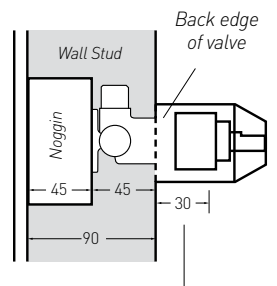

30mm of adjustment (to back of faceplate)

SAVON SHOWER MIXER

Ø90 / MAINS PRESSURE
OPTIONAL EXTENSION KIT AVAILABLE (EXTENDS 13MM) EXTENDS DEPTH ADJUSTMENT (SOLD SEPARATELY) CODE: 43472.00

CHROME:
43170.02

BRUSHED
NICKEL:
43170.04

GUN
METAL:
43170.29

BLACK:
43170.13

SAVON DIVERTER MIXER

Ø140 / MAINS PRESSURE

CHROME:
43180.02

BRUSHED
NICKEL:
43180.04

GUN
METAL:
43180.29

BLACK:
43180.13

**OPTIONAL
13MM
EXTENSION
KIT**

43mm of adjustment (to the back of faceplate) can be achieved using the 13mm extension kit. Code: 43472.00