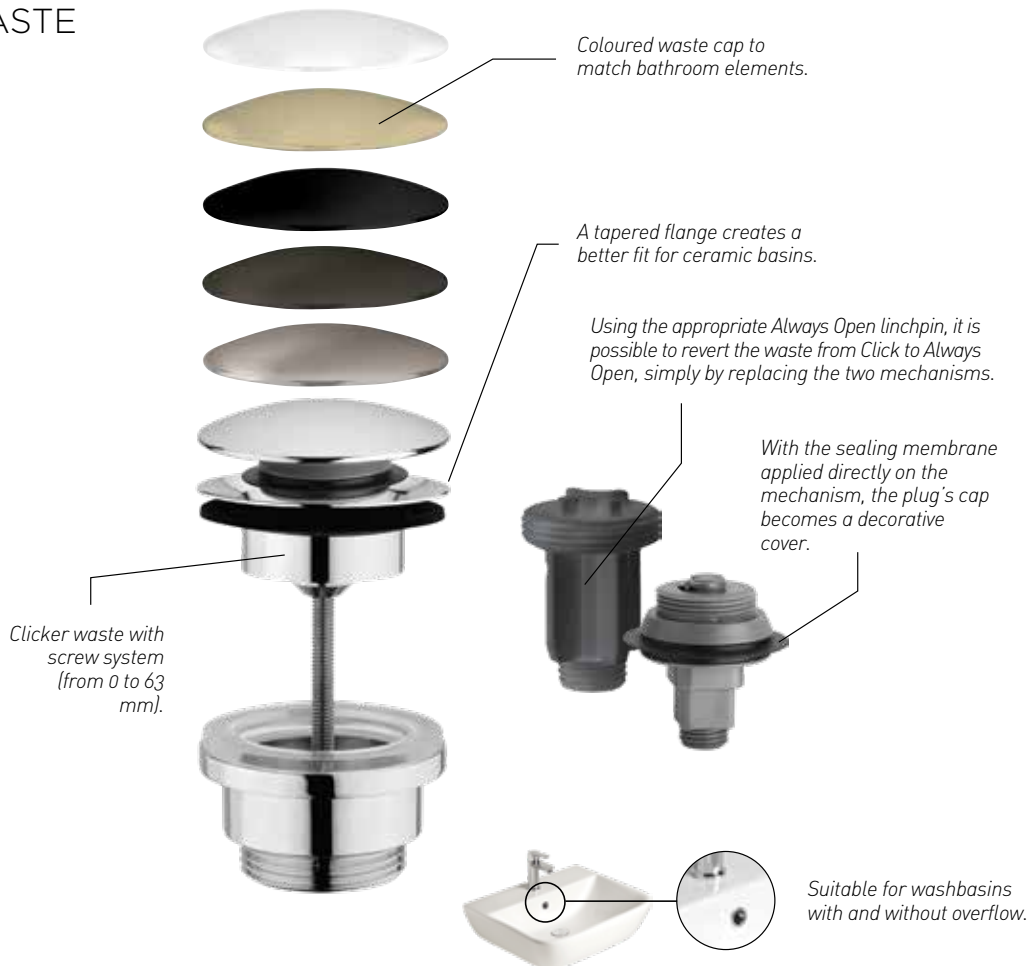

CERAMIC BLACK:
79230.13

BRUSHED BRASS:
79230.07

CERAMIC WHITE:
79230.11

FEATURE

COLOURED CLICKER WASTE

ELEMENTI

1 1 YEAR GUARANTEE*

*All guarantees are subject to terms and conditions and available on request or can be viewed at: www.robertson.co.nz/warranties