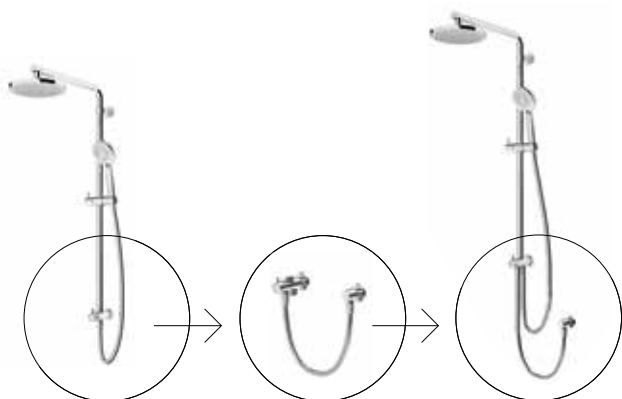

SHOWER SPARE PARTS

272

ROUND RETRO FIT KIT

FOR Ø25MM RAILS

CHROME:
40346.02

BRUSHED
NICKEL:
40346.04

BLACK:
40346.13

FEATURE

COLUMN SHOWER RETRO FIT CONVERSION KIT

To use as an easy conversion when replacing an existing shower to utilise the current water inlet. Compatible with Uno, Splash and Splash Plus Square or Round column showers.

SPLASH COLUMN EXTENSION PIECE

200MM LENGTH / FOR Ø25MM RAILS

CHROME:
AS01083

BRUSHED
NICKEL:
AS01083BN

BLACK:
AS01083MB

FEATURE

COLUMN EXTENSION

Rear inlet too low? Here is the perfect solution if the water inlet or the overhead shower is too low.

The column rail is secured into the diverter valve with a grub screw. Loosen screw, lift column rail and insert extension piece into diverter valve. Refit column rail into extension piece and tighten two grub screws.

ELEMENTI SHOWER SHELF

TO FIT 25MM OR 30MM RAIL

FEATURE

HANDY STORAGE

A handy storage shelf features an edge lip for securing items, plus side drainage holes to remove excess water.

CHROME:

25MM RAIL
40354.02

30MM RAIL
40355.02

BRUSHED NICKEL:

25MM RAIL
40354.04

30MM RAIL
40355.04

GUN METAL:

25MM RAIL
40354.29

30MM RAIL
40355.29

BLACK:

25MM RAIL
40354.13

30MM RAIL
40355.13

BRUSHED BRASS:

25MM RAIL
40354.07

30MM RAIL
40355.07

ELEMENTI

SWISS
INSPIRED

1 ONE YEAR
GUARANTEE*

FLAWLESS
FINISH

*All guarantees are subject to terms and conditions and available on request or can be viewed at: www.robertson.co.nz/warranties