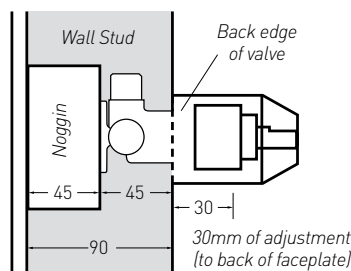

30MM ADJUSTMENT RANGE

The Mains Pressure shower mixer features a 30mm adjustment range allowing for different installation requirements and thickness of wall/cladding materials.