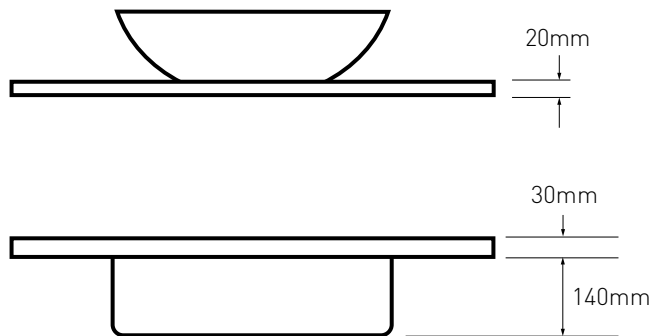

BARE™

BARE CONCRETE

Bare concrete vanity tops combine warm pastel colours with the natural harsh elements of concrete to create a focal point in any bathroom. Available in both a flat top and square recessed vanity basin option.

TOP DRILLABLE
ON SITE