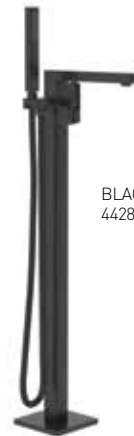

BLACK:
44285.13