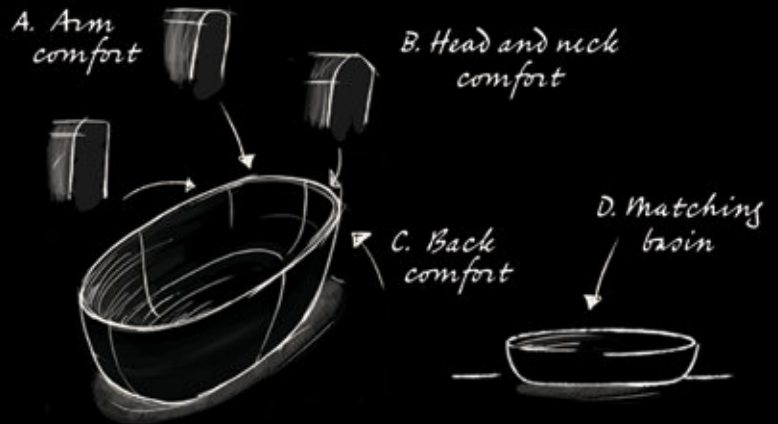

FEATURES

A DESIGN ICON REIMAGINED

The Barcelona's new patented intelligently chamfered rim provides improved neck and arm comfort.

The Victoria + Albert design lab has refined the ergonomics and improved aesthetics by developing a varying radius on the rim of the bath to better support the lower back and neck without compromising the organic shape.