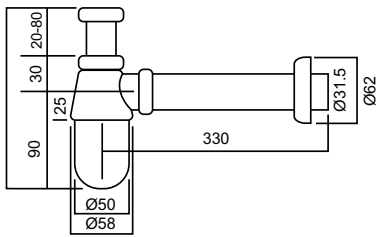

ELEMENTI
32MM BOTTLE TRAP

CHROME:
79102.02