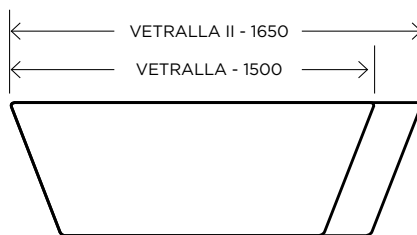

VICTORIA + ALBERT

RICH IN VOLCANIC LIMESTONE

BRITISH OWNED AND OPERATED

SUITABLE FOR OUTDOOR USE

PAINTABLE EXTERIOR

TWENTY FIVE YEAR GUARANTEE*

*All guarantees are subject to terms and conditions and available on request or can be viewed at: www.robertson.co.nz/warranties