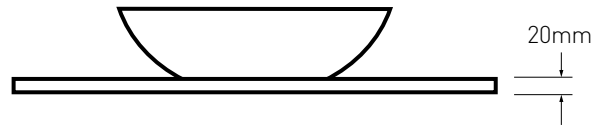

VANITY TOP OPTIONS

EVOSTONE FLAT TOP

Putting a vessel basin on the innovative EvoStone 20mm solid acrylic flat top adds a real focal point to your bathroom. The non-porous and hygienic properties of EvoStone make it easy to maintain and extremely durable.