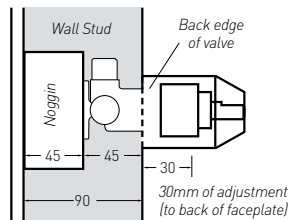

FEATURE

ETCHED HANDLE

An etched handle gives Uno Etch tapware an industrial aesthetic with the cross cut texture also providing additional grip for easier operation.

OPTIONAL 13MM EXTENSION KIT

43mm of adjustment (to the back of faceplate) can be achieved using the 13mm extension kit. Code: 43472.00