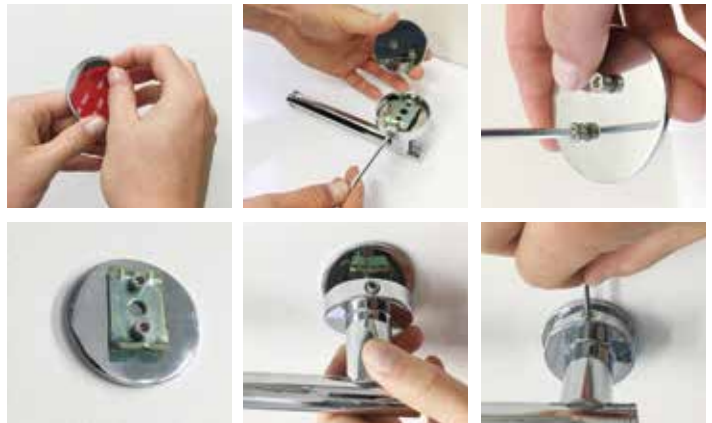

3M ADHESIVE BACKPLATE FOR PROJECT/EUROPA ACCESSORIES (SINGLE)

NOT COMPATIBLE WITH: 60906, 60903, 60902, 60904, 60927, 60929

CHROME:
60940.02

BRUSHED
NICKEL:
60940.04

GUN
METAL:
60940.29

BLACK:
60940.13

BRUSHED
BRASS:
60940.07

NEW