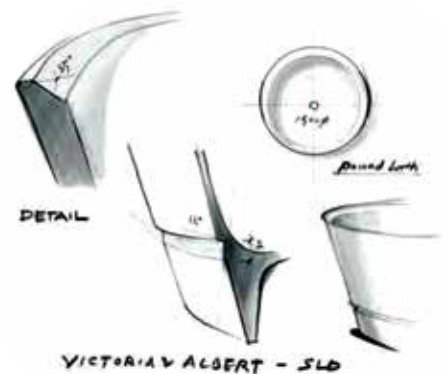

FEATURE

TAIZU
COMING
FULL CIRCLE

BATHING IS A RELAXING EXPERIENCE, REINVIGORATING THE BODY AND MIND. DAILY LIFE IS INCREASINGLY INTENSE; THIS MOMENT OF TRANQUILLITY IS A PRECIOUS INDULGENCE. I WANTED TO CREATE AN ICONIC BATH THAT DRAWS A CONNECTION BETWEEN EAST AND WEST, REFERENCING THE PAST WITH A VIEW TO THE FUTURE.”

STEVE LEUNG

Taizu is Victoria + Alberts first collaboration with renowned Hong Kong based designer Steve Leung, who is known for using Asian influences in his designs.

The opulent circular bath has been inspired by the fine porcelain designs of the Song Dynasty. The gently sloping sides are softened by a chamfered edge and sculpted detail at the base. With a diameter of 1500mm and cast in Victoria + Alberts signature Quarrycast™ material, Taizu is a spa-style centrepiece that is at home in the most luxurious bathrooms.

NOTE: Contact us for availability