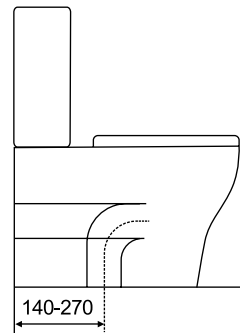

FEATURE

EXTENDED SET OUT

A generous S Pan setout of 140-270mm allows for greater flexibility of installation when building or renovating.