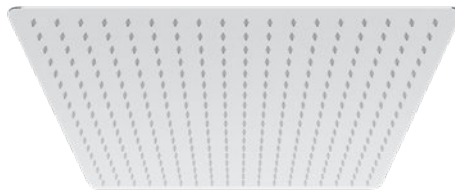

CEILING ARM

300 X 25MM / MALE
CHROME:
40224.02

WALL ARM

400 X 25MM / FEMALE
CHROME:
40222.02

VIBRANT 500 ULTRA FLAT SQUARE SHOWERHEAD

500MM / SOFT EDGE
MAINS 3 STAR 8 L/MIN
POLISHED STAINLESS STEEL:
40251.02