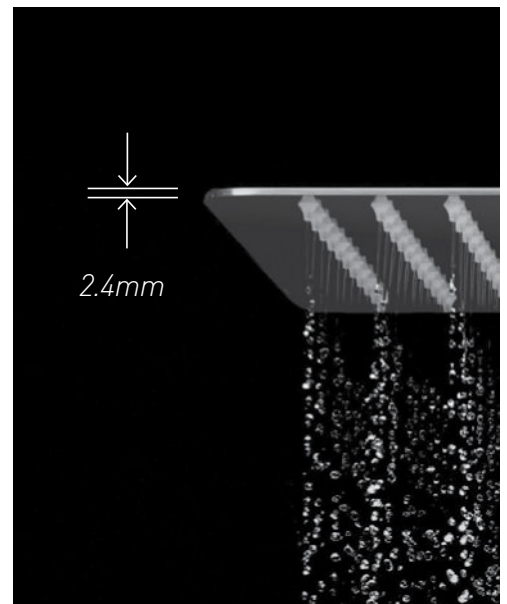

VIBRANT 300 ULTRA FLAT SQUARE SHOWERHEAD

300MM / SOFT EDGE
MAINS 3 STAR 8 L/MIN
POLISHED STAINLESS STEEL:
40255.02

FEATURE

ULTRA FLAT 2.4MM

The Vibrant polished stainless steel showerhead is ultra flat at only 2.4mm.