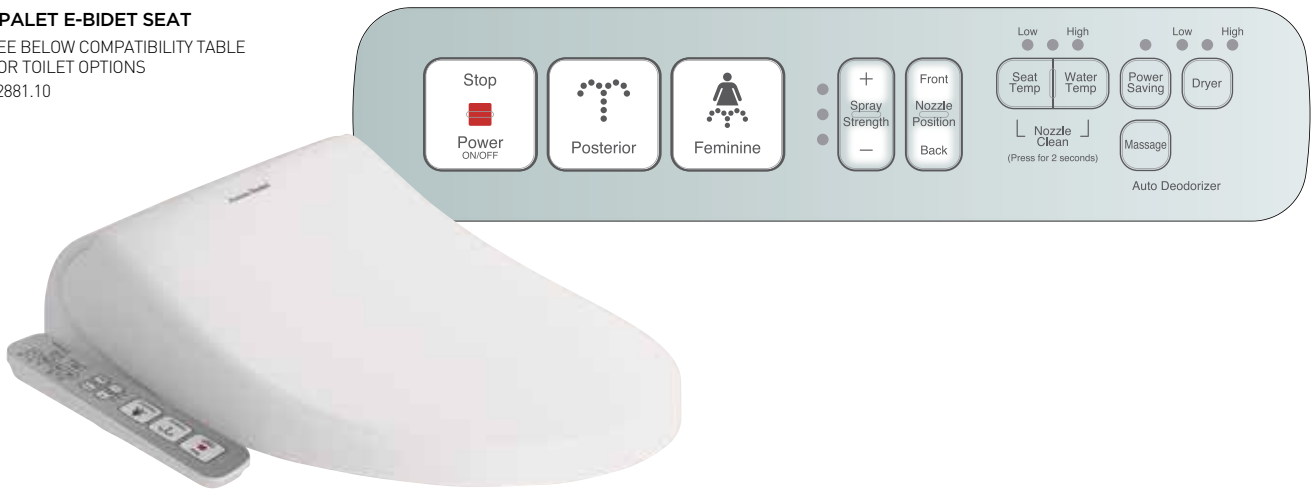

AMERICAN STANDARD

SPALET E-BIDET SEAT

SEE BELOW COMPATIBILITY TABLE FOR TOILET OPTIONS
12881.10

SEAT TEMPLATE AVAILABLE ON REQUEST

FEATURED PRODUCT:
SPALET E-BIDET SEAT / CYGNET HYGIENE TOILET SUITE

COMPATIBILITY TABLE