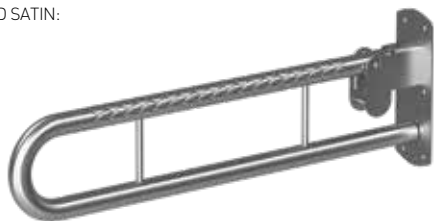

ASSIST FOLDING SAFETY RAIL

720MM
BRUSHED SATIN:
60884.SS