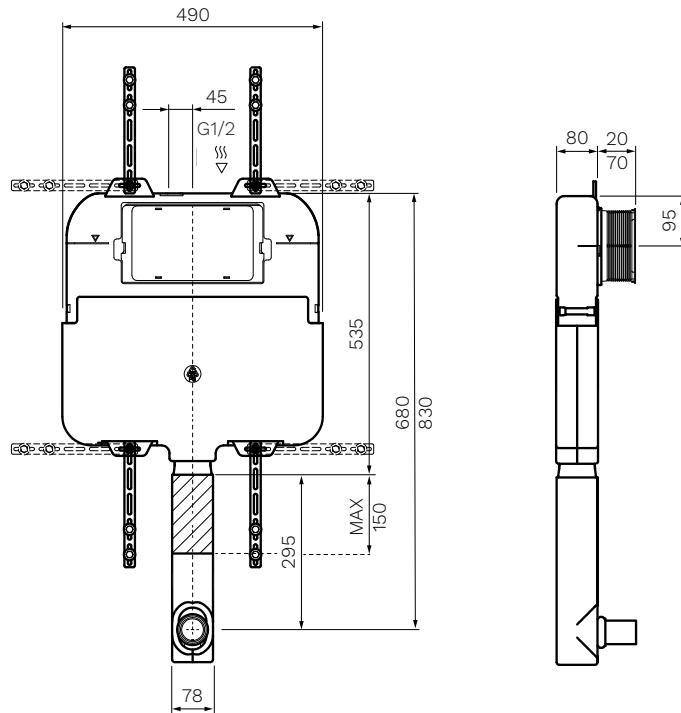

PNEUMATIC 90MM INWALL CISTERN

NEW

NO FRAME
FOR BTW PANS
REQUIRES PUSH PLATE
WELS 4 STAR
CODE: PA111

FEATURES

- Weight tested to 400kg
- Easily maintained
- Parts easily replaced and available
- Pneumatic or mechanical operation
- Multiple design options for push panels
- Designer coloured push panel options
- All maintenance is through the front panel with no special access panel required unless you are isolating the push panel (Pneumatic)
- Front flush
- Remote installation with up to 3 metres for Pneumatic push panels
- WELS 4 star rating 4.5/3L 3.3L average flush
- Material: High density polyethylene
- Wall fixing kit included
- Multiple fixation points for the installer
- All fixations and plumbing pipework supplied to install to the soil pipe

PARISI

TEN YEAR
GUARANTEE*

*All guarantees are subject to terms and conditions and available on request or can be viewed at: www.robertson.co.nz/warranties