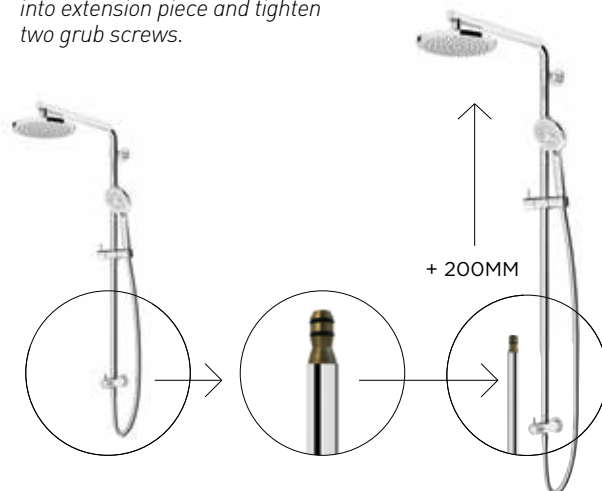

ELEMENTI SHOWER SHELF

TO FIT 25MM OR 30MM RAIL

FEATURE

HANDY STORAGE

A handy storage shelf features an edge lip for securing items, plus side drainage holes to remove excess water.

CHROME:

25MM RAIL
40354.02