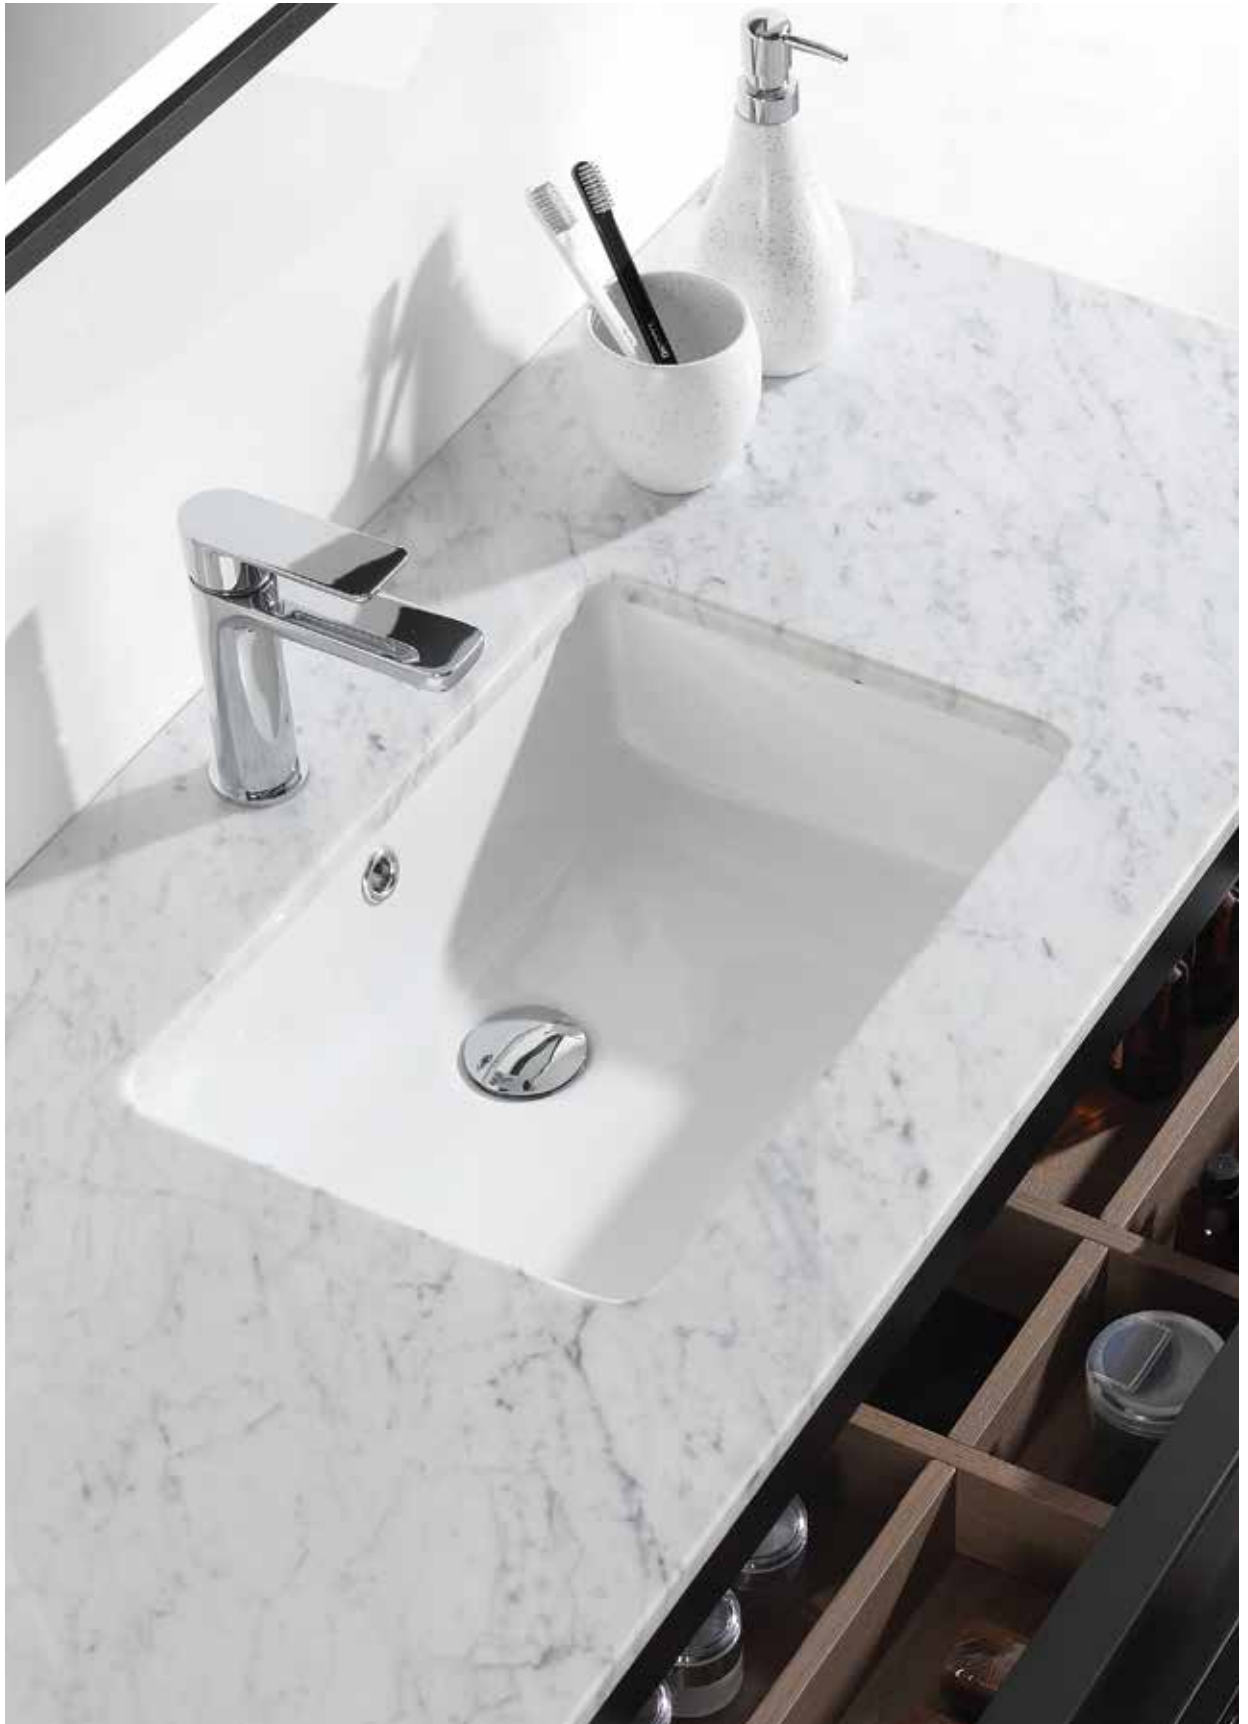

AMERICAN STANDARD
HERON RECTANGLE UNDERMOUNT BASIN
 500(L) X 380(W) X 181(H) / NTH
 WITH OVERFLOW
 WHITE VITREOUS CHINA:
 13606.10

ELEMENTI

ARTCERAM

AMERICAN STANDARD

*All guarantees are subject to terms and conditions and available on request or can be viewed at: www.robertson.co.nz/warranties