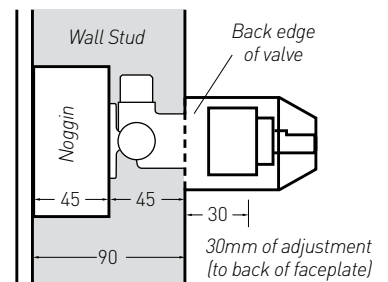

30MM ADJUSTMENT RANGE

The Mains Pressure shower mixer features a 30mm adjustment range allowing for different installation requirements and thickness of wall/cladding materials.