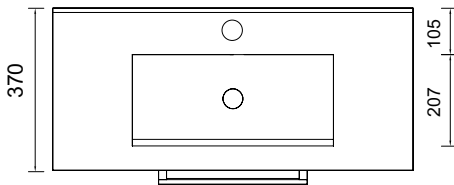

1000 SLIM II WALL VANITY

1012(L) X 370(W) X 425(H)
SINGLE BOWL
1TH / 1 X DRAWER
SQUARE POLYMARBLE:
85429 + FINISH

FEATURES

PERFECT FOR SMALLER SPACES

Today, living space is the ultimate luxury. And it's often in the bathroom that space becomes a real issue. In a small bathroom, the Slim II vanity proves a real space saver. The shorter projection (370MM) of the vanity leaves a larger area in the middle of the room to turn around and use all the facilities with ease.