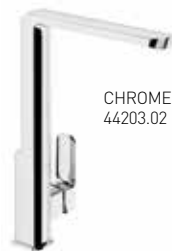

NEO/ION KITCHEN MIXER

INCLUDES BASE RING
SWIVEL SPOUT
FORWARD ROTATING LEVER
LOW/UNEQUAL – WELS
6 STAR 4 L/MIN
MAINS – WELS
4 STAR 7.5 L/MIN

NEW

CHROME:
44203.02