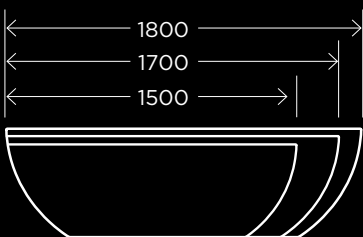

A SIZE TO SUIT EVERY SPACE

AVAILABLE IN 3 SIZES