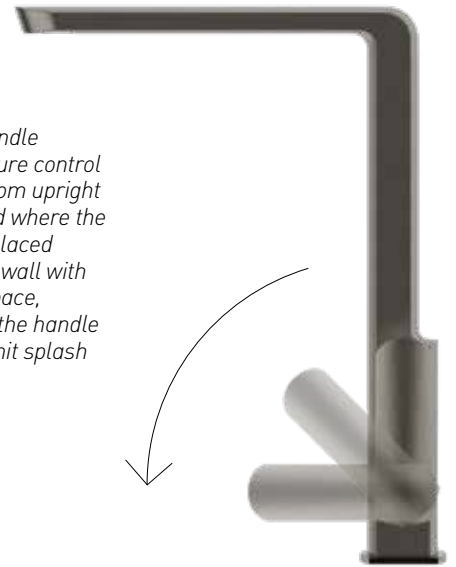

FEATURE

**FORWARD
ROTATING
LEVER**

*Clever handle
temperature control
rotates from upright
to forward where the
mixer is placed
against a wall with
limited space,
ensuring the handle
does not hit splash
back.*