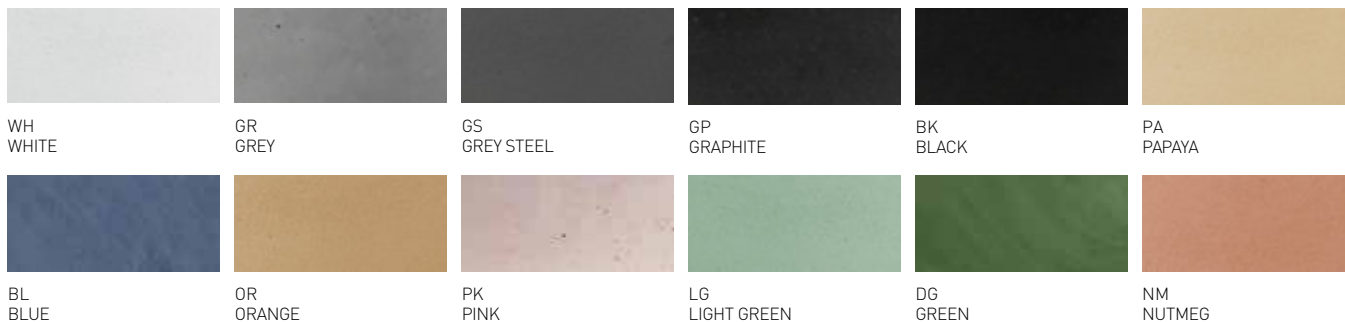

CONCRETE FINISHES:

ELEMENTI

MANUFACTURED IN NEW ZEALAND

FIVE YEAR GUARANTEE*

ENGINEERED CEMENTITIOUS COMPOSITES

EACH PIECE IS HAND CRAFTED AND UNIQUE*

*All guarantees are subject to terms and conditions and available on request or can be viewed at: www.robertson.co.nz/warranties