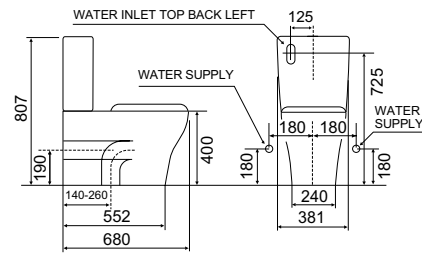

FEATURED PRODUCT:
SPALET E-BIDET SEAT / CYGNET HYGIENE TOILET SUITE

TOILET SPECIFICATIONS

BACK TO WALL CLOSE COUPLED TOILET SUITES

SIGNATURE TOILET SUITE

CYGNET HYGIENE TOILET SUITE

HERON HYGIENE TOILET SUITE