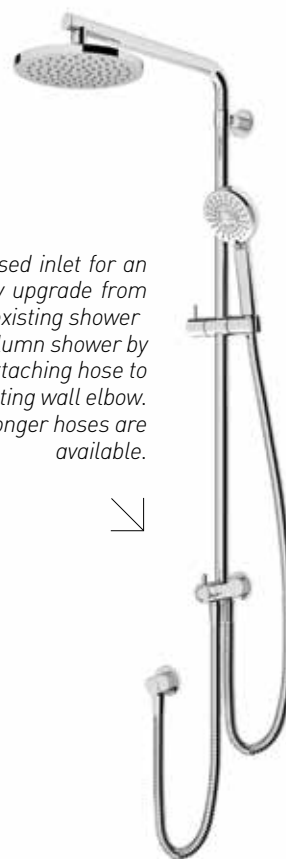

Top water
inlet

ELEMENTI

SWISS
INSPIRED

FIVE YEAR
GUARANTEE*

2 YEAR GUARANTEE ON
COLOURED FINISHES*

1 YEAR GUARANTEE ON
SHOWER PARTS/HOSES*

MAINS
PRESSURE

FLAWLESS
FINISH