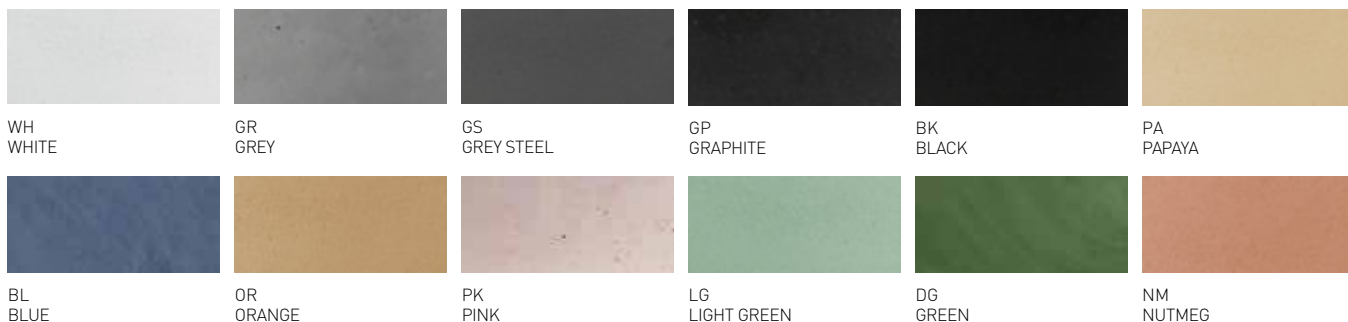

CONCRETE FINISHES:

ELEMENTI

MANUFACTURED
IN NEW ZEALAND

FIVE YEAR
GUARANTEE*

ENGINEERED
CEMENTITIOUS
COMPOSITES

EACH PIECE IS
HAND CRAFTED
AND UNIQUE*

*All guarantees are subject to terms and conditions and available on request or can be viewed at: www.robertson.co.nz/warranties