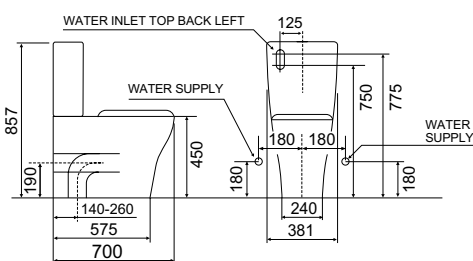

OVERHEIGHT/ACCESSIBLE BACK TO WALL CLOSE COUPLED TOILET SUITES