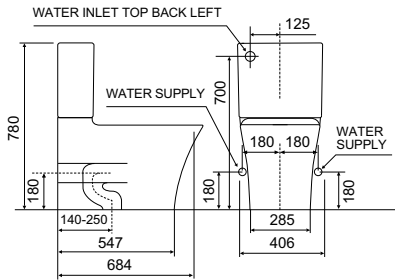

FEATURED PRODUCT:
SPALET E-BIDET SEAT / CYGNET HYGIENE TOILET SUITE

TOILET SPECIFICATIONS

BACK TO WALL CLOSE COUPLED TOILET SUITES

SIGNATURE TOILET SUITE

CYGNET HYGIENE TOILET SUITE

HERON HYGIENE TOILET SUITE