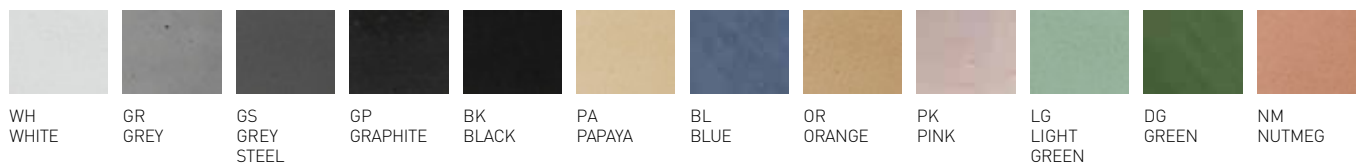

HANDLES:

An Urban handle in Brushed Nickel finish will be provided as default with alternative finishes available on request.

CHROME

320MM: H-U320.02

BRUSHED NICKEL

320MM: H-U320.04

BRUSHED BRASS

320MM: H-U320.07

GUN METAL

320MM: H-U320.29

BLACK

320MM: H-U320.13

CONCRETE TOP FINISHES: Select finish code below (e.g. Sixty Bare Wall Vanity with Black Rail and Dezigna White Gloss finish with Blue Concrete Top: 85162BL.11).

FINISHES: Select your finish code below (e.g. Sixty Bare Wall Vanity with Black Rail and Dezigna White Gloss finish with Blue Concrete Top: 85162BL.11).