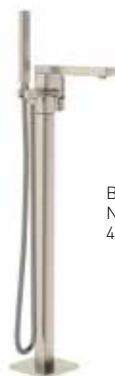

BRUSHED NICKEL:
44285.04