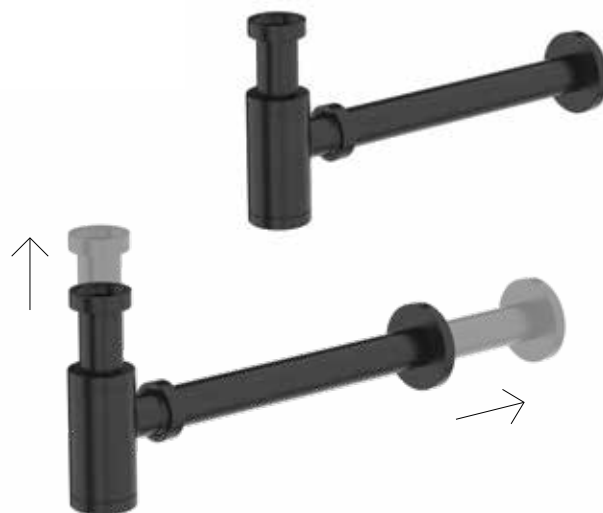

ELEMENTI

UNIVERSAL BOTTLE TRAP EXTENSION

VERTICAL 200MM
CHROME:
TP32-200

VERTICAL 200MM
BRUSHED NICKEL:
TP32-200-BN

VERTICAL 200MM
GUN METAL:
TP32-200-GM

VERTICAL 200MM
BLACK:
TP32-200-B

VERTICAL 200MM
WHITE:
TP32-200-W

HORIZONTAL 600MM
CHROME:
TP32-600

HORIZONTAL 600MM
BRUSHED NICKEL:
TP32-600-BN

HORIZONTAL 600MM
GUN METAL:
TP32-600-GM

HORIZONTAL 600MM
BLACK:
TP32-600-B

HORIZONTAL 600MM
WHITE:
TP32-600-W

FEATURE

EXTENDABLE BOTTLE TRAP

Vertical (200mm) and horizontal (600mm) bottle trap extensions for the ELEMENTI Universal trap are available in 5 finishes. These extensions can be simply cut down to whatever length is required.

ELEMENTI