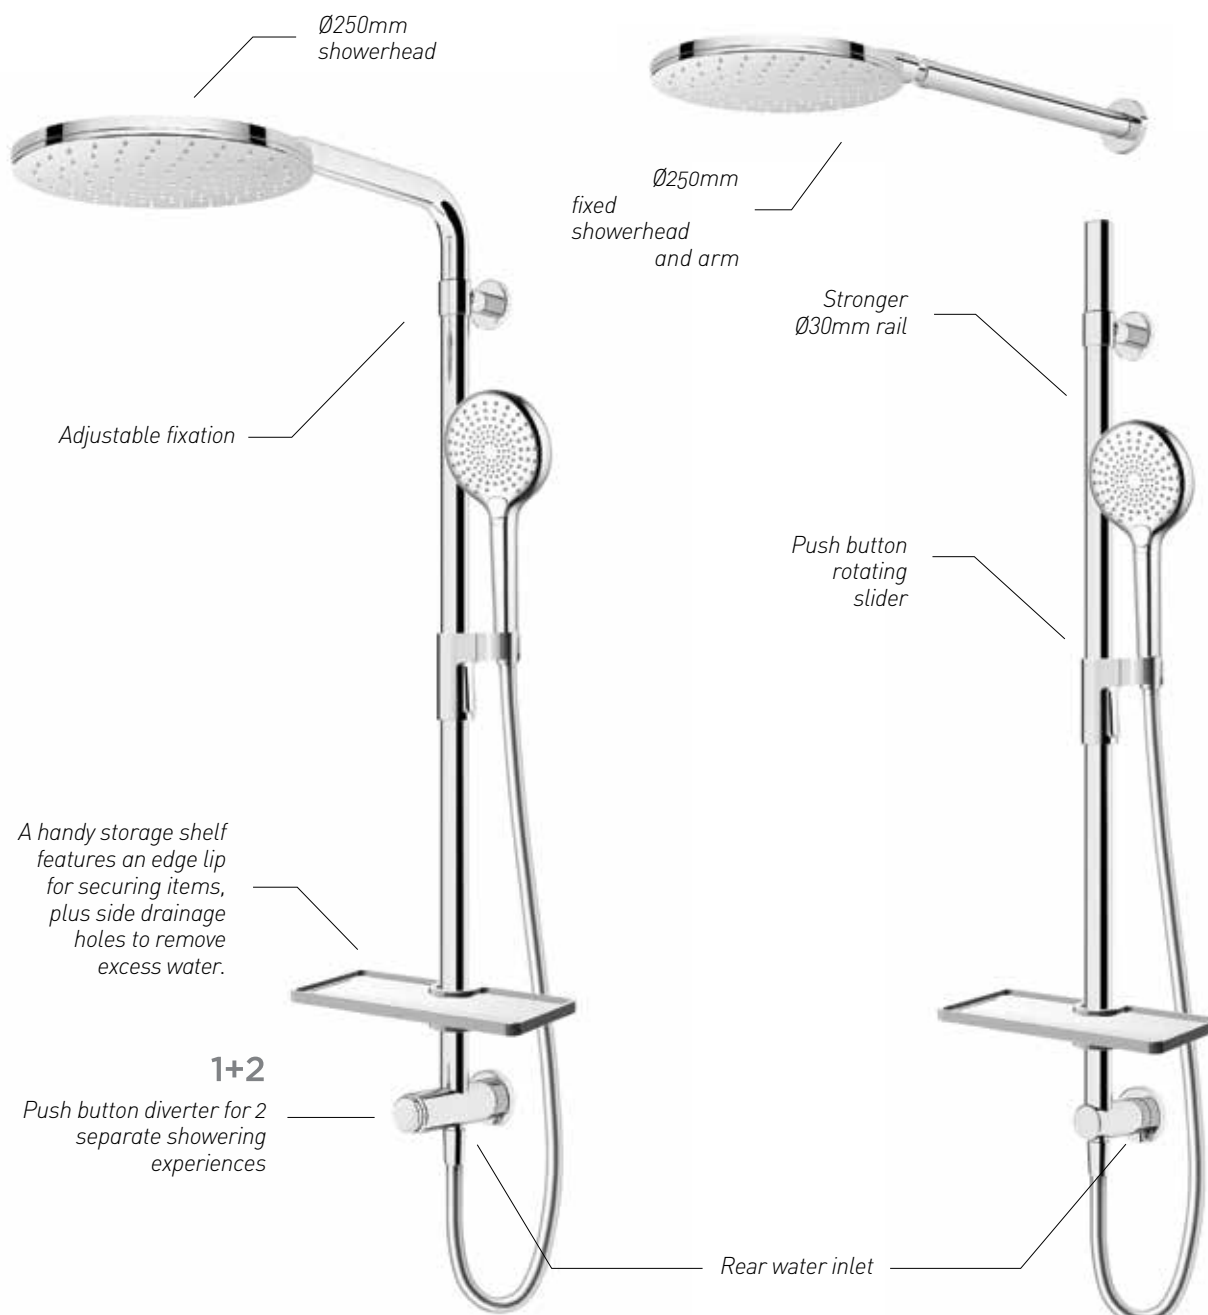

FEATURES

ENJOY
A LITTLE
LUXURY

Splash Lux offers a spa like experience with the 3 spray hand piece and large overhead column or fixed head shower for complete showering indulgence.