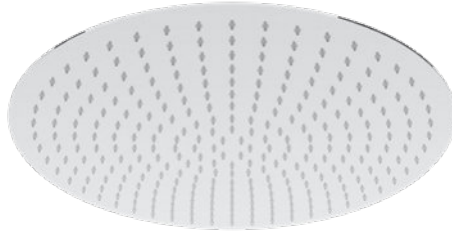

VIBRANT

266

VIBRANT 500 ULTRA FLAT ROUND SHOWERHEAD

Ø500MM / SOFT EDGE
MAINS 3 STAR 8 L/MIN
POLISHED STAINLESS STEEL:
40253.02