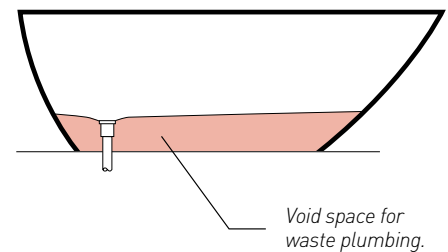

MOZZANO II BATH

1685(L) X 759(W) X 550(H)
QUARRRYCAST:
52067.10

A new feature of the Mozzano II is a void space underneath the bath for waste plumbing and P-Trap installation (depending on trap height). A reduced internal depth also allows for easier transfer in and out of the bath, makes bathing children effortless, and requires less water to fill.