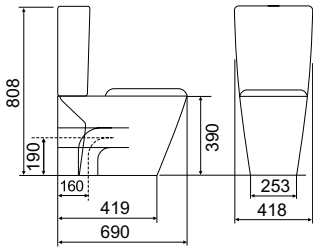

**CLOSE COUPLED
TOILET SUITES**

TONIC TOILET SUITE