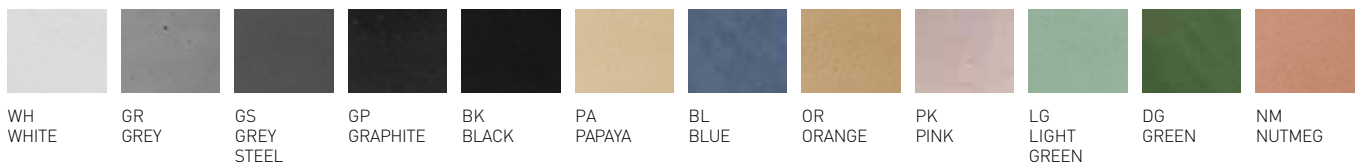

NOTE: Please check dimensions before selecting vessel basin.

CONCRETE TOP FINISHES: Select your finish code below (e.g. 750 Evolve Bare Wall Vanity in Dezinga White Gloss with Blue Concrete Flat Top: 28620BL.11).