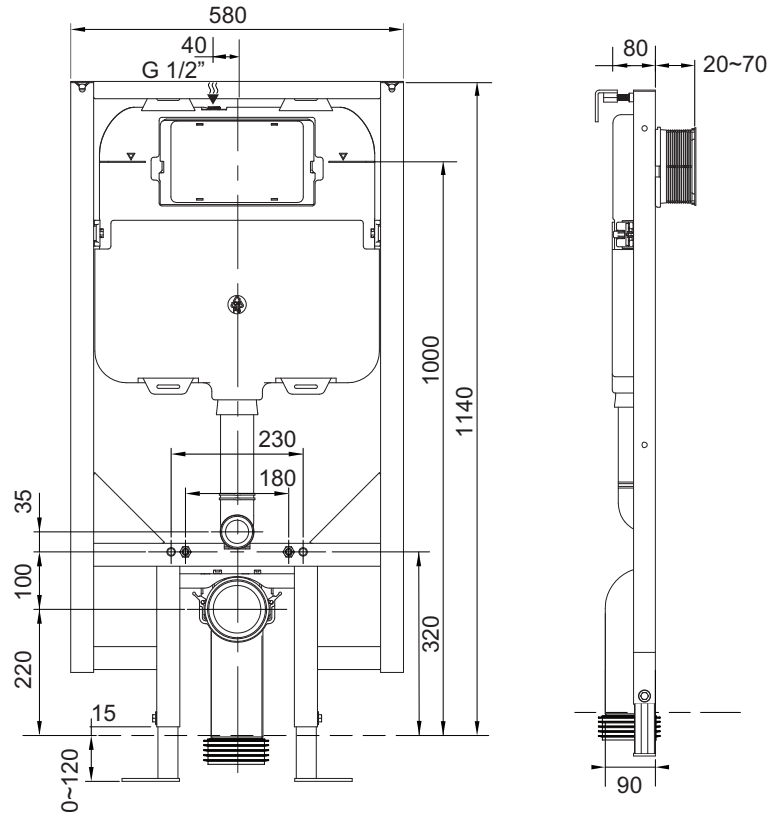

FULL FRAME PNEUMATIC 90MM INWALL CISTERN

FULL FRAME
FOR WALL HUNG PANS
REQUIRES PUSH PLATE
WELS 4 STAR
CODE: PA121