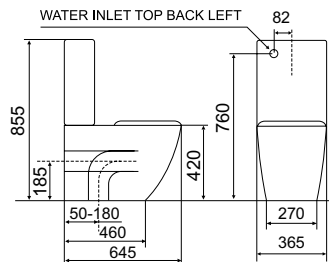

ELLISSE TOILET SUITE