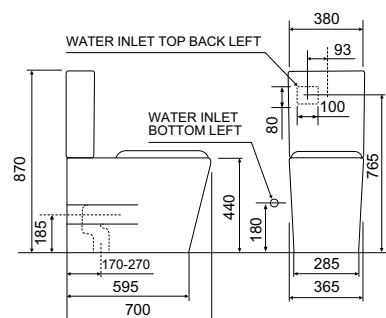

LSPEC OVERHEIGHT/ACCESSIBLE TOILET SUITE