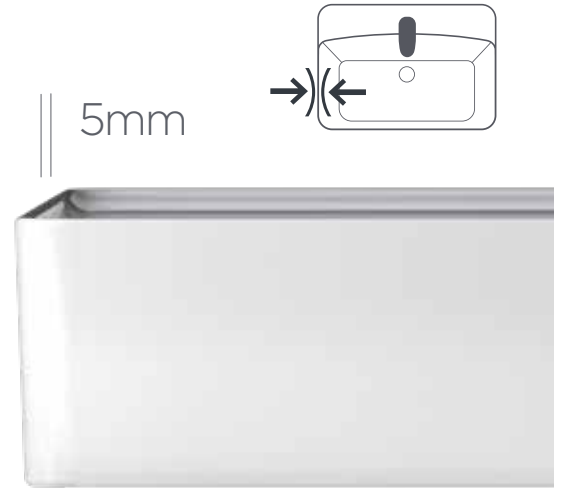

At 5mm thin, it's an art piece to match any bathroom. ThinEdge ceramic technology is the new now. Available in American Standard Acacia SupaSleek and Signature collections.

ACACIA SUPASLEEK 420 VESSEL BASIN