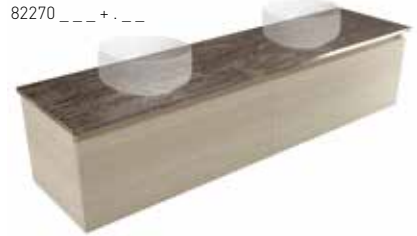

DOUBLE BOWL
EVOSTONE FLAT TOP:
82270 ___ + . ___

SINGLE LEFT BOWL
EVOSTONE FLAT TOP:
82252 ___ + . ___

SINGLE LEFT BOWL
EVOSTONE FLAT TOP:
82262 ___ + . ___

SINGLE LEFT BOWL
EVOSTONE FLAT TOP:
82272 ___ + . ___