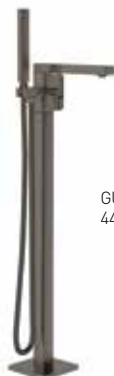

GUN METAL:
44285.29