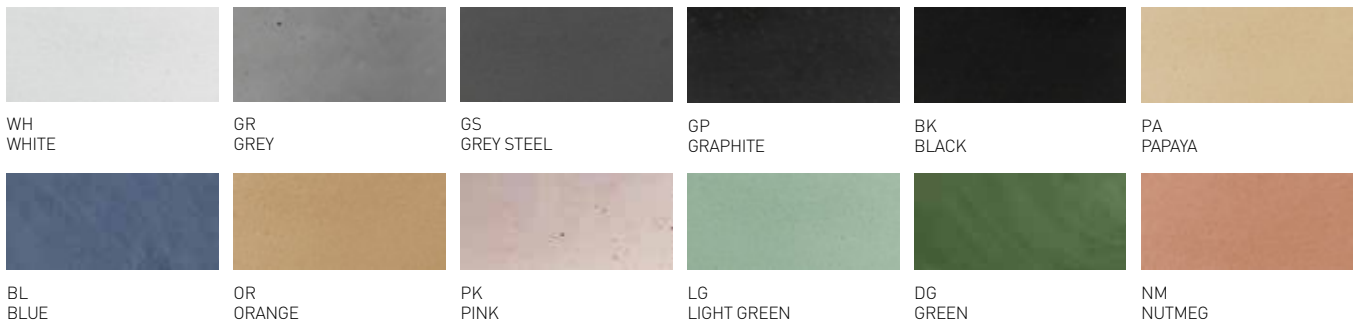

CONCRETE TOP FINISHES:

ELEMENTI

MANUFACTURED IN NEW ZEALAND

FIVE YEAR GUARANTEE*

ENGINEERED CEMENTITIOUS COMPOSITES

EACH PIECE IS HAND CRAFTED AND UNIQUE*

*All guarantees are subject to terms and conditions and available on request or can be viewed at: www.robertson.co.nz/warranties