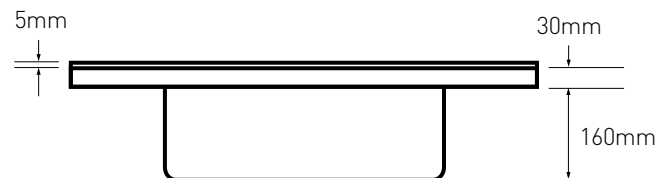

SQUARE POLYMARBLE

Being mechanically engineered from a mix of resin and marble powder, man-made Polymarble has a more precise, perfectly flat finish which makes it preferred for situations where tiles are placed up to the edge of the vanity top.