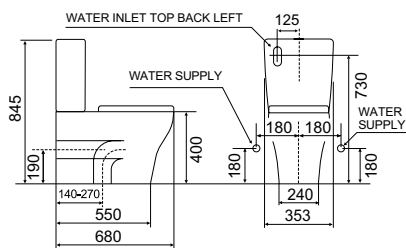

CYGNET NEU TOILET SUITE