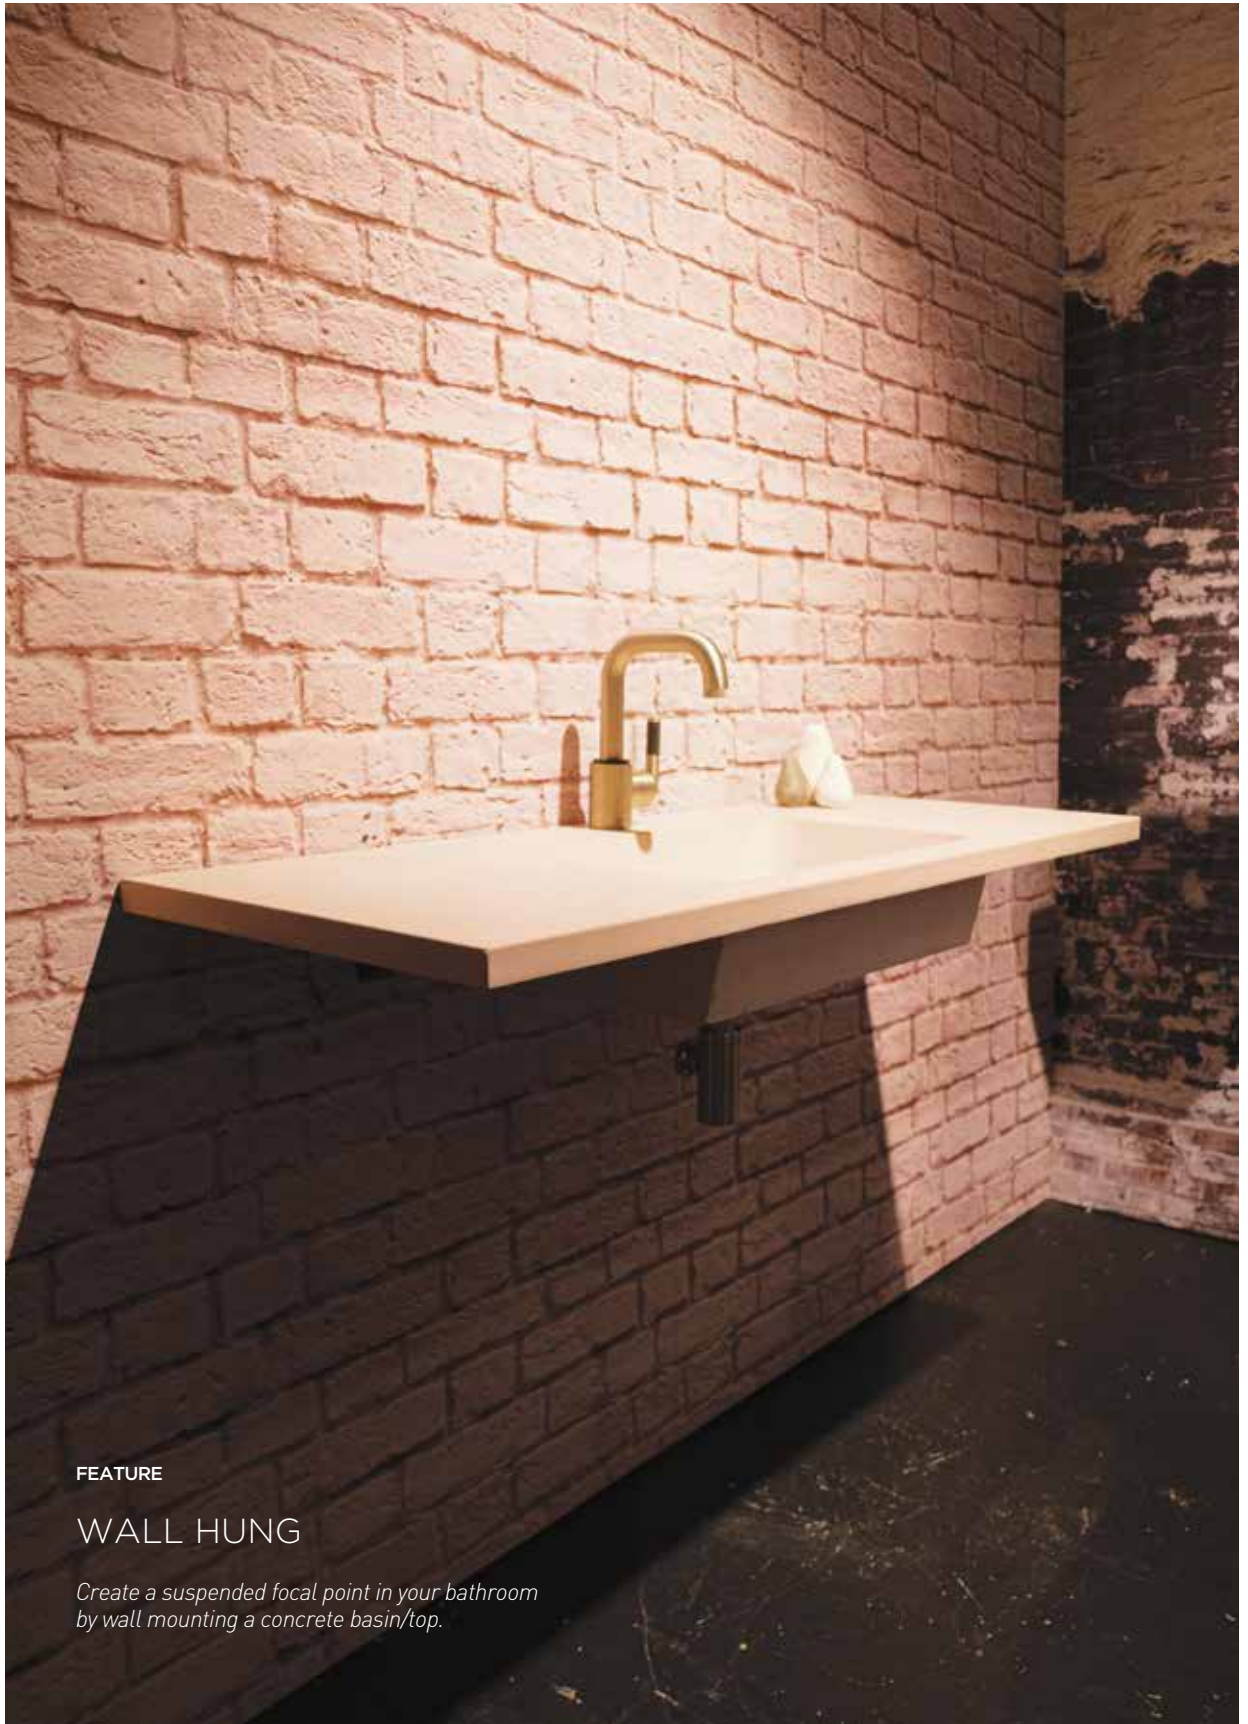

400(L) X 40(W) X 200(H)
CODE: BVANBRKT

Wall brackets allow the basin/flat top to be wall hung without cabinetry. It is recommended that the bracket be fixed to the basin with an adhesive sealant. Bracket must be fixed securely to a stud on either side of basin.

FEATURE

WALL HUNG

Create a suspended focal point in your bathroom by wall mounting a concrete basin/top.

FEATURED PRODUCT:
BARE 1200 SINGLE 1TH CONCRETE WALL/VANITY BASIN PINK WITH WALL BRACKETS
LANDMARK INDUSTRIAL BASIN MIXER URBAN BRASS