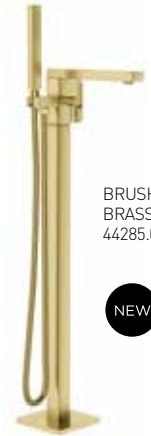

BRUSHED
BRASS:
44285.07

NEW

FEATURED PRODUCT:
ION BATH COLUMN GUN METAL

FEATURE

MODERN
YET TIMELESS

Modern yet timeless, the cylindrical forms of the Uno collection unite to create a modern range of minimalist tapware, available in five popular finishes.