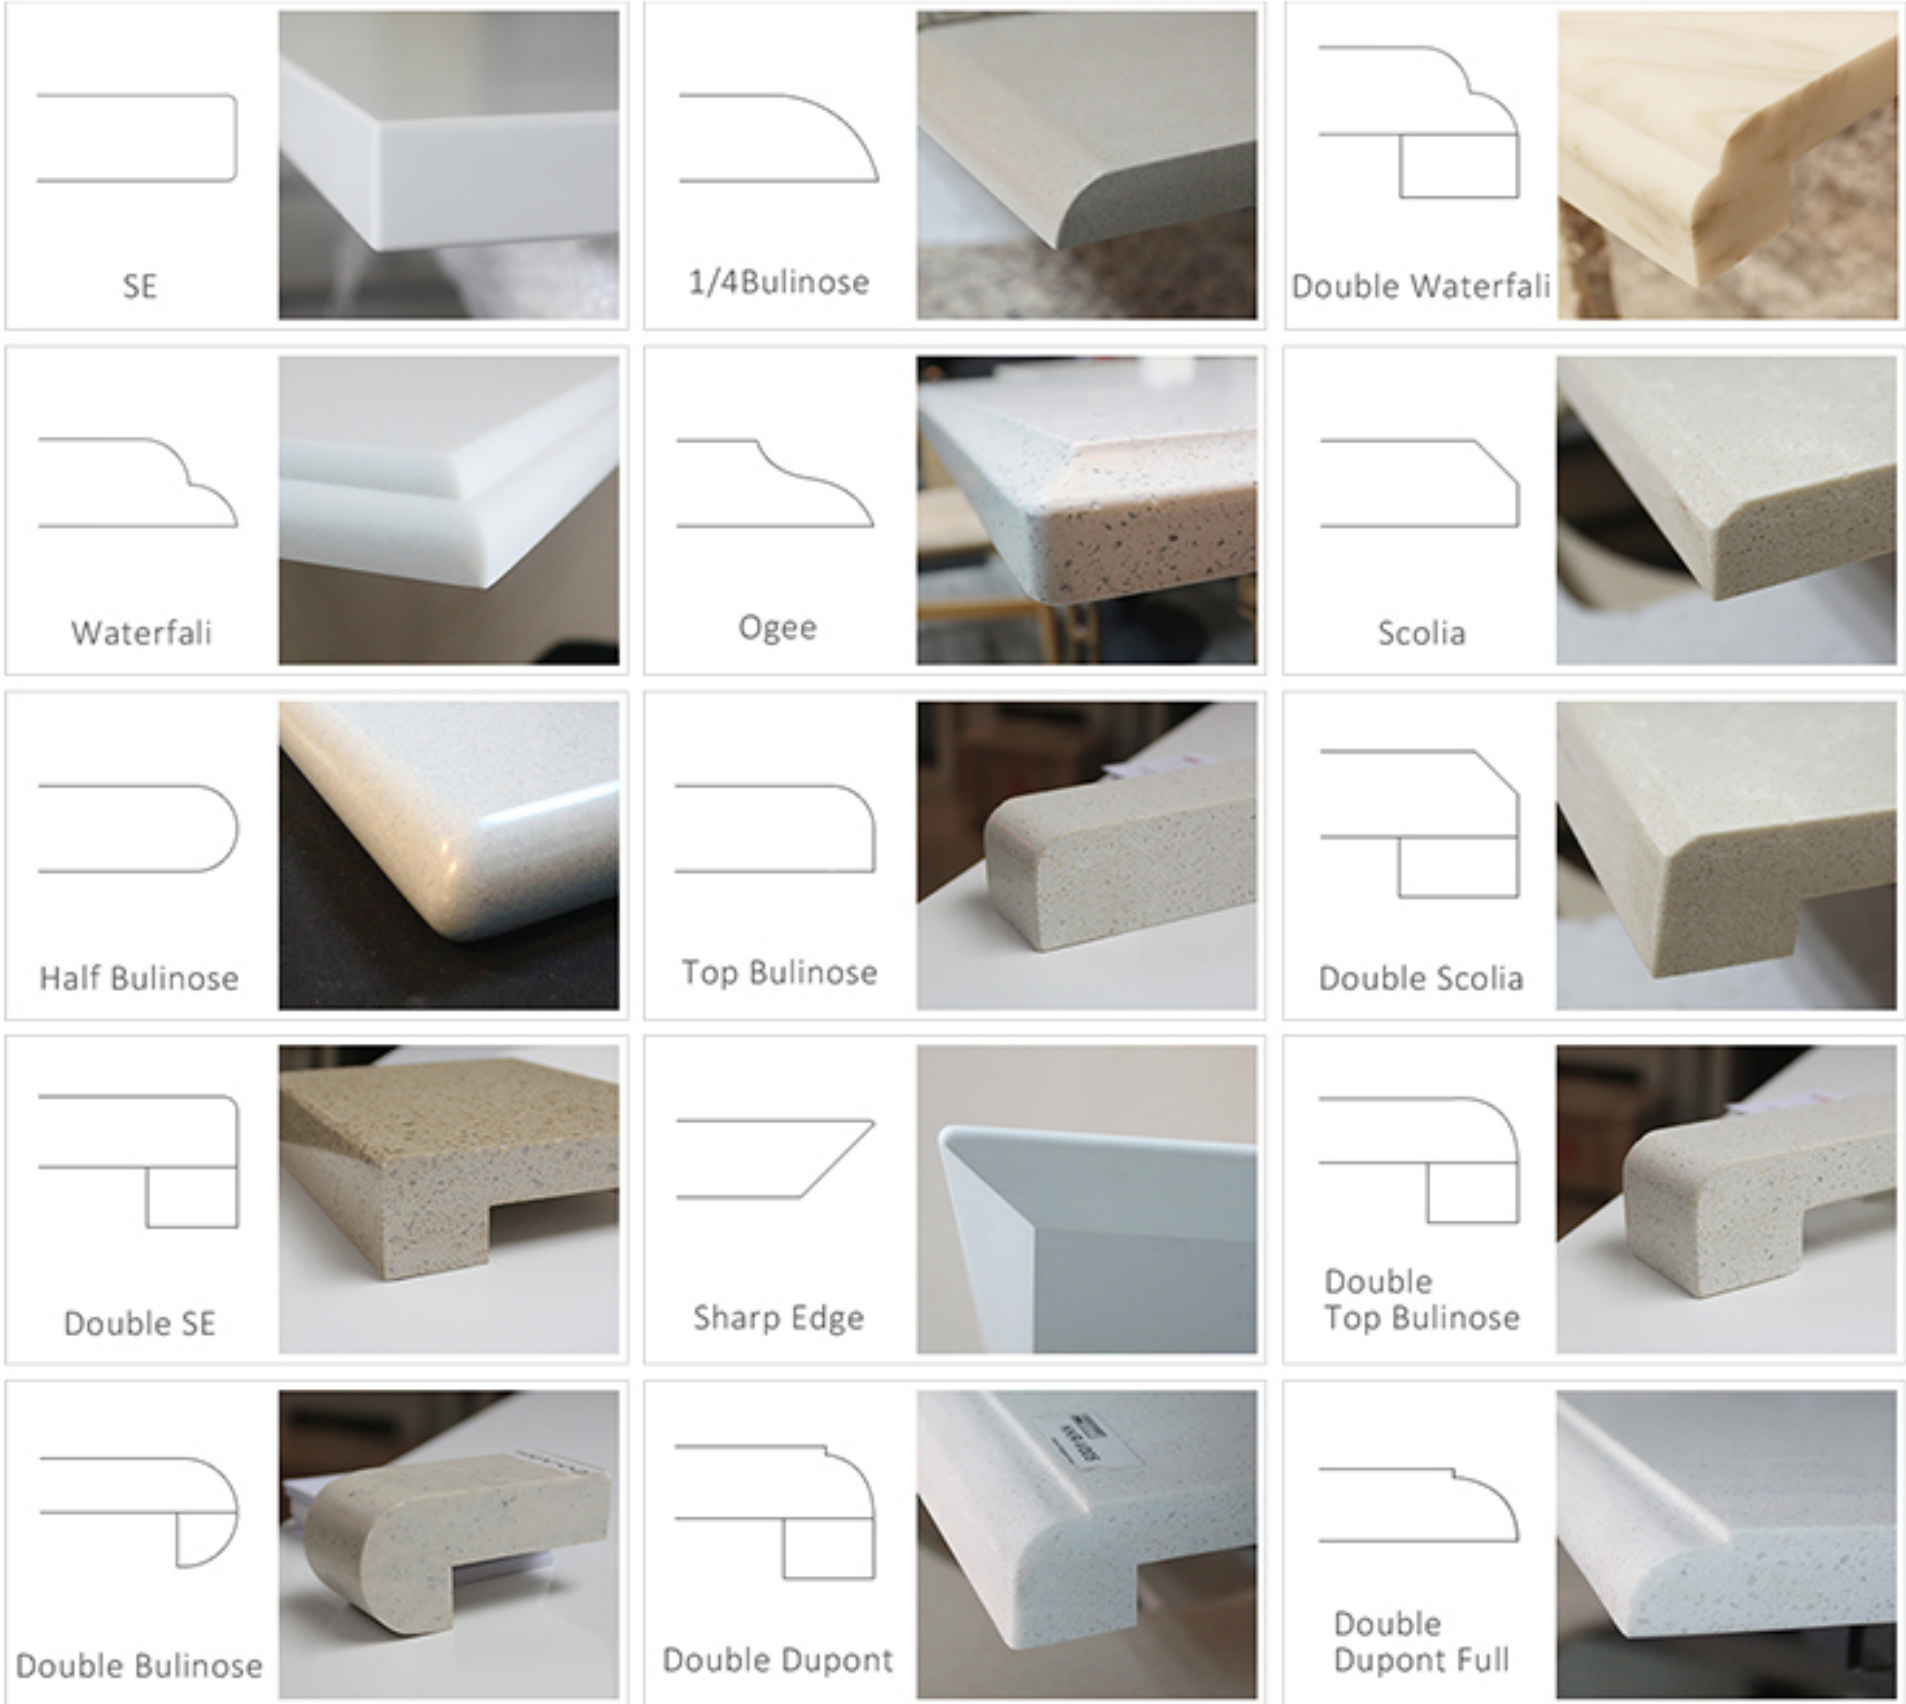

M8810

M8808-B

M8816

M8854

M8856

M8873

HUGI Stone
Edges

Bella Concrete Bench Tops