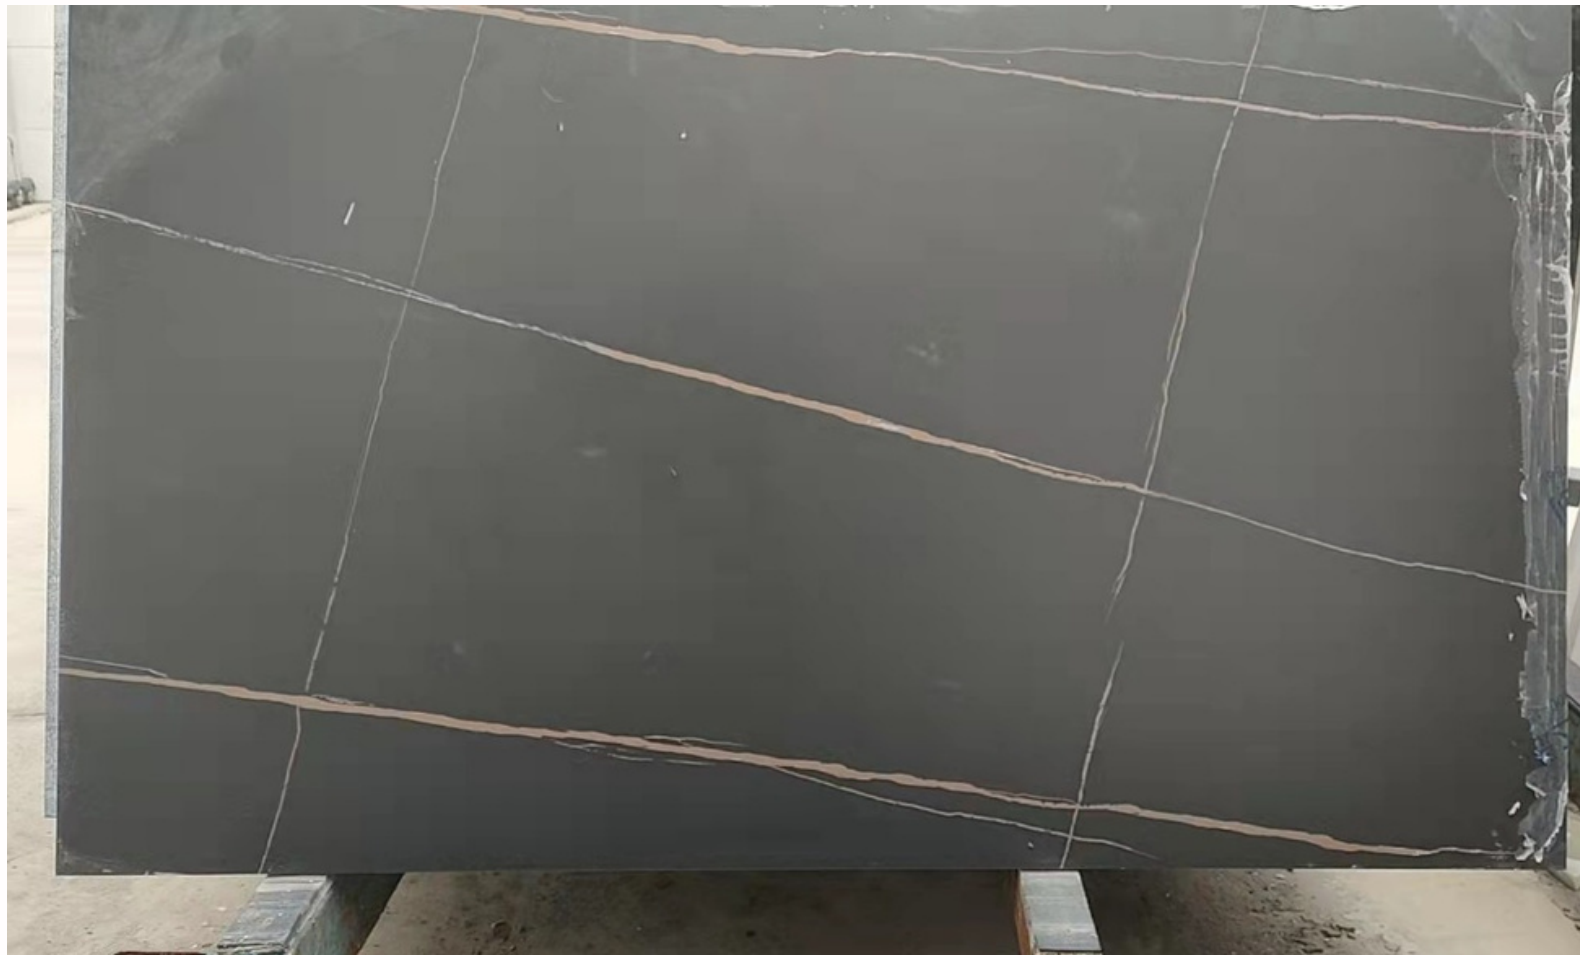

Plywood Melamine
1200mm
1200x460x520

Plywood Melamine
1200mm
1500x460x520

Bella Sintered Stone
Tops

The vanity can be customised from a selection
of solid surface and concrete bench tops

HUGI
STONEBATHS

Textured Marble Solid Surface