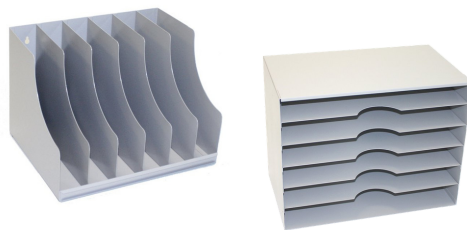

MONITOR ARMS

C.ME

Cutlass

Gladius

Me2

Kardo

Visidec

DESK ACCESSORIES

Accessory Rail

Fluteline Filing / Stationary Cabinet

Screen Hung Shelves

Accessory Panel

Microdesk Copyholder

Laptop Stand

VISUAL DISPLAY

Edge Custom Whiteboards