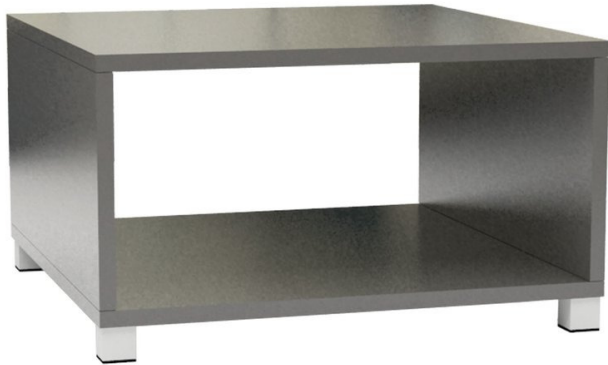

Koncept Range

1200L x 700D x 720H
1500L x 700D x 720H
1800L x 700D x 720H

Desk

1800W x 1800W x 600D x 720H
1600W x 1600W x 600D x 720H

Workstation

600W x 600D x 400H
800W x 800D x 400H

Coffee Table

900D x 720H
1000D x 720H
1200D x 720H

Round Table

2000W x 850D x 700-1050H
2200W x 850D x 700-1050H
2400W x 850D x 700-1050H

Reception

800W x 300D x 800H
800W x 300D x 1200H
800W x 300D x 1500H
800W x 300D x 1800H
1200W x 300D x 1200H

Customisable, contact us.

Bookcase

800W x 400D x 900H
1200W x 400D x 900H
1600W x 400D x 900H
1800W x 400D x 900H

A Unit

465W x 495D x 665H

Mobile Drawer Unit

800W x 400D x 720H
1200W x 400D x 720H
1600W x 400D x 720H
1800W x 400D x 720H