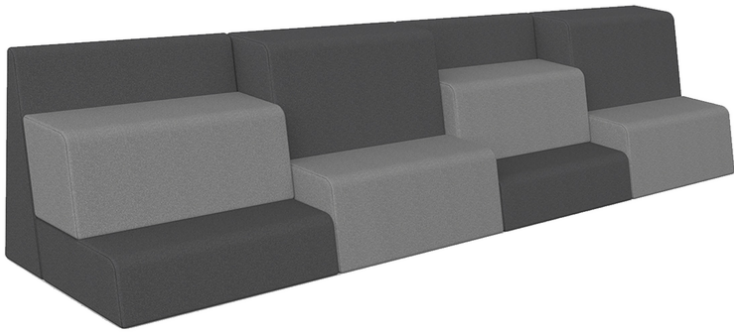

Motion Office

Colours Available in Range - Upholstery Motion Felt

Grandstand

Meeting

Team

Shell

Zip

Wing

Wedge

Wave

Ring

Otto

Loop

Fin

Link Wallmounted

Link Freestanding