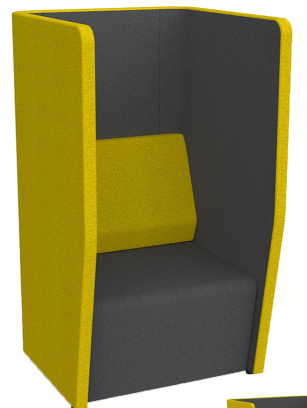

Motion Office

Colours Available in Range - Upholstery Motion Felt

Grandstand

Meeting

Team

Shell

Zip

Wing

Wedge

Wave

Ring

Otto

Loop

Fin

Link Wallmounted

Link Freestanding