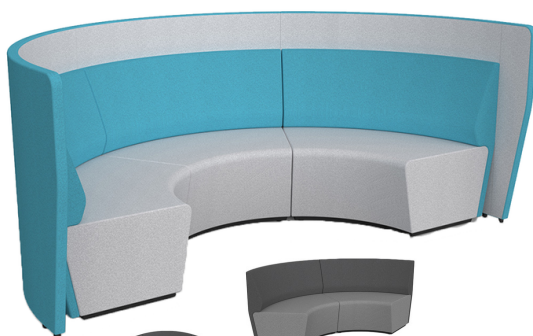

Motion Office

Colours Available in Range - Upholstery Motion Felt

Grandstand

Meeting

Team

Shell

Zip

Wing

Wedge

Wave

Ring

Otto

Loop

Fin

Link Wallmounted

Link Freestanding

Cape

Canopy

Arc

Disc

40 WE ARE CELEBRATING
YEARS
IN BUSINESS

inspired
BY CHOICE