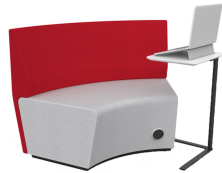

Motion Office

Colours Available in Range - Upholstery Motion Felt

Grandstand

Meeting

Team

Shell

Zip

Wing

Wedge

Wave

Ring

Otto

Loop

Fin

Link Wallmounted

Link Freestanding