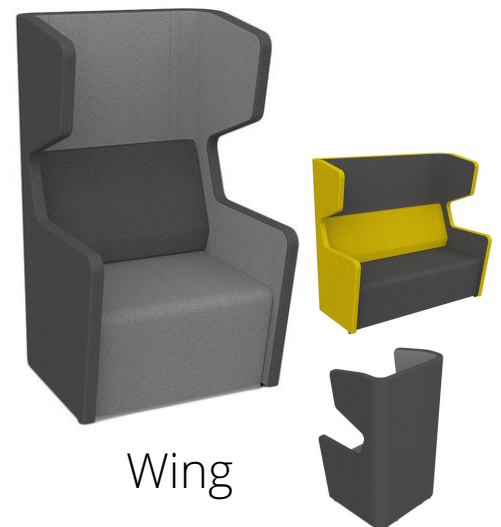

Motion Office

Colours Available in Range - Upholstery Motion Felt

Grandstand

Meeting

Team

Shell

Zip

Wing

Wedge

Wave

Ring

Otto

Loop

Fin

Link Wallmounted

Link Freestanding