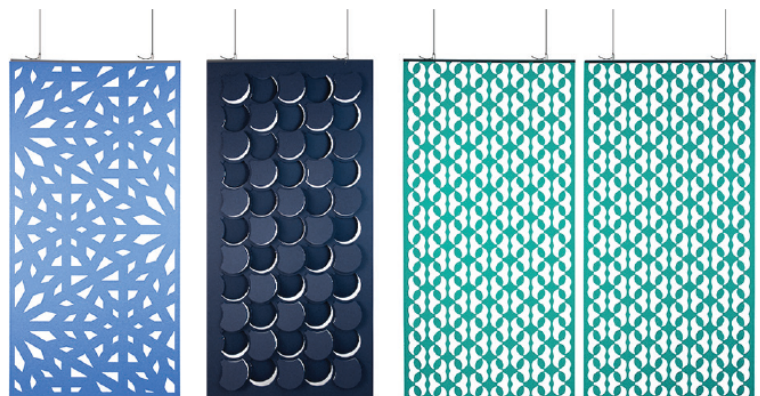

Partitions

DESK MOUNTED

Buzz Fabric
Centre Screen

Cloud

Contour

Priva - Fabric / Polycarbonate

Quadscape

Studio 50

System 25

SLIDE ON SCREENS

Cove Side Screen
(3 styles available)

Buzz Fabric
Side Screen

E Panel

FREESTANDING

B3

Consensus

Motion Ring

Priva Freestanding
- Fabric / Polycarbonate

System 25

Velcro

COLLABORATIVE AND MODULAR

Return Focus Pod Light

Share Pod

ALTERNATIVE OPTIONS

Plant Wall

Kurve Partition

Glass Wall

Chain Curtain

Mobile Plant Wall

Cascade Screens

40 WE ARE CELEBRATING
YEARS
IN BUSINESS

inspired
BY CHOICE