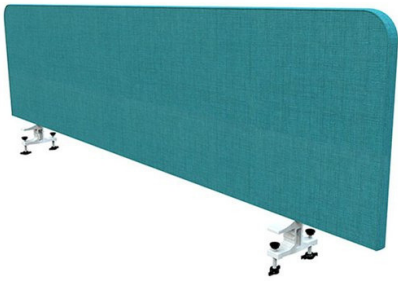

Partitions

DESK MOUNTED

Buzz Fabric
Centre Screen

Cloud

Contour

Priva - Fabric / Polycarbonate

Quadscape

Studio 50

System 25

SLIDE ON SCREENS

Cove Side Screen
(3 styles available)

Buzz Fabric
Side Screen

E Panel

FREESTANDING

B3

Consensus

Motion Ring

Priva Freestanding
- Fabric / Polycarbonate

System 25

Velcro

COLLABORATIVE AND MODULAR

Return Focus Pod Light

Share Pod

ALTERNATIVE OPTIONS