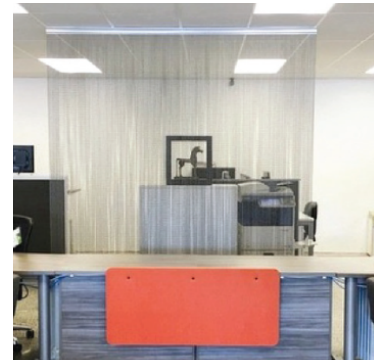

Chain Curtain