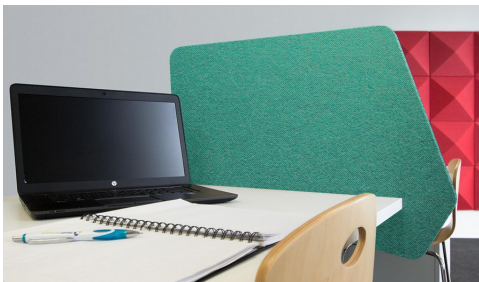

Partitions

DESK MOUNTED

Buzz Fabric
Centre Screen

Cloud

Contour

Priva - Fabric / Polycarbonate

Quadscape

Studio 50

System 25

SLIDE ON SCREENS

Cove Side Screen
(3 styles available)

Buzz Fabric
Side Screen

E Panel

FREESTANDING

B3

Consensus