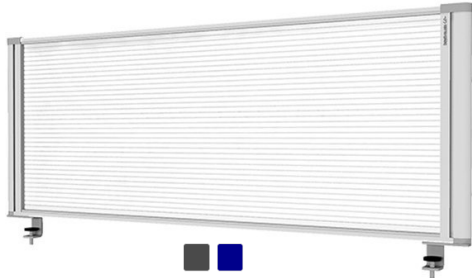

Partitions

DESK MOUNTED

Buzz Fabric
Centre Screen

Cloud

Contour

Priva - Fabric / Polycarbonate

Quadscape

Studio 50

System 25

SLIDE ON SCREENS

Cove Side Screen
(3 styles available)

Buzz Fabric
Side Screen

E Panel

FREESTANDING

B3

Consensus

Motion Ring

Priva Freestanding
- Fabric / Polycarbonate

System 25

Velcro

COLLABORATIVE AND MODULAR

Return Focus Pod Light

Share Pod

ALTERNATIVE OPTIONS