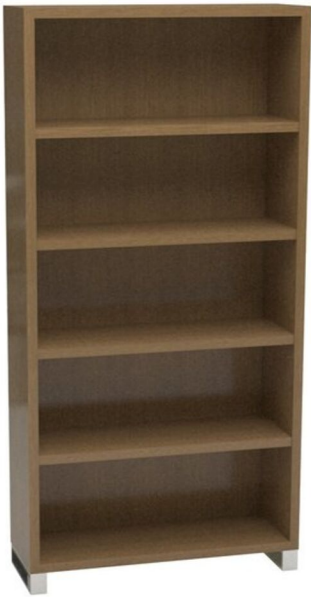

Pure Range

1600W x 700D x 730H
 1800W x 800D x 730H
 2000W x 800D x 730H

Desk

1600W x 700D x 730H
 1800W x 800D x 730H
 2000W x 800D x 730H

Return:
 1200W x 600D x 730H
 Configurations available.

Workstation

600W x 600D x 470H
 800W x 800D x 470H
 1200W x 600D x 470H

Coffee Table

900DIA x 730H
 1200DIA x 730H

Round Meeting Table

2200W x 1100D x 730H
 2400W x 1100D x 730H
 2700W x 1100D x 730H
 3000W x 1100D x 730H

Boardroom Table

800W x 300D x 800H
800W x 300D x 1200H
800W x 300D x 1500H
800W x 300D x 1800H

Bookcase - Standard

800W x 300D x 800H
1200W x 300D x 1200H
1800W x 300D x 1800H

Bookcase - Cube

1200W x 420D x 730H
1600W x 420D x 730H