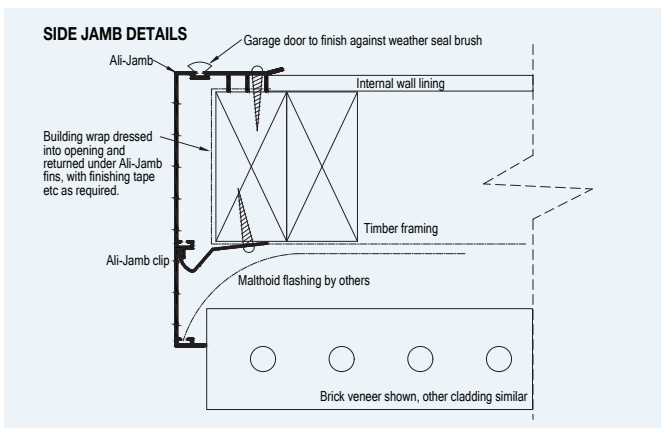

Seamless exterior look

Dulux colour powder-coated to suit the joinery for a modern exterior look.

- Available for both 90mm & 140mm framing.
- Fastened with a unique clip system for easy replacement in case of damage.
- Suits all types of standard cladding.