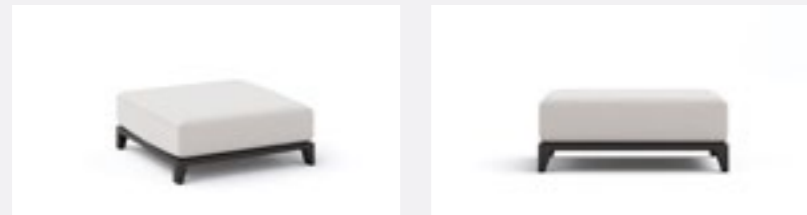

TAMARINDO MODULAR SOFA

OTTOMAN SECTION