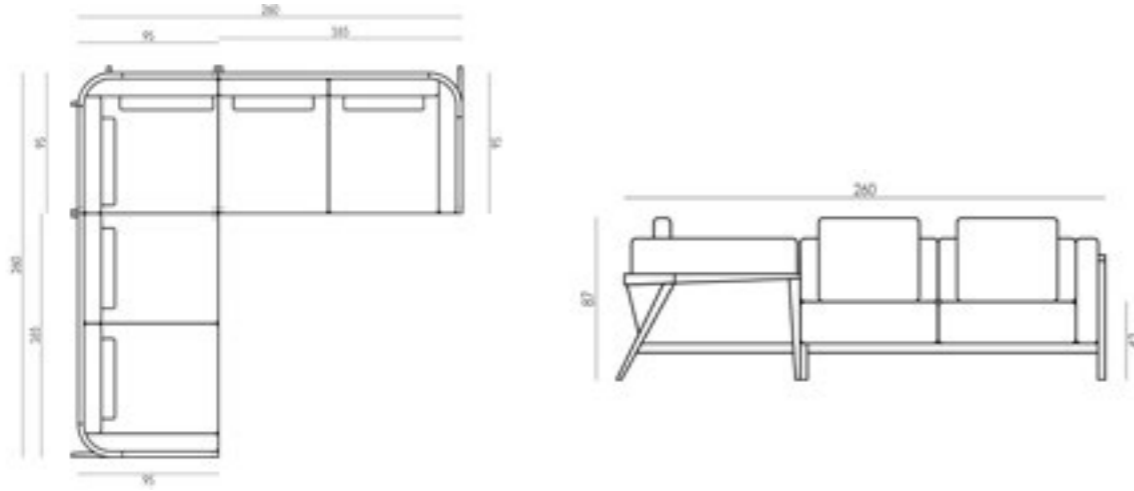

PORTO SOFA CONFIGURATIONS

COMPOSITION EIGHT

LEFT ARM END SECTION 2-SEATER / CORNER UNIT / RIGHT ARM END SECTION 2-SEATER