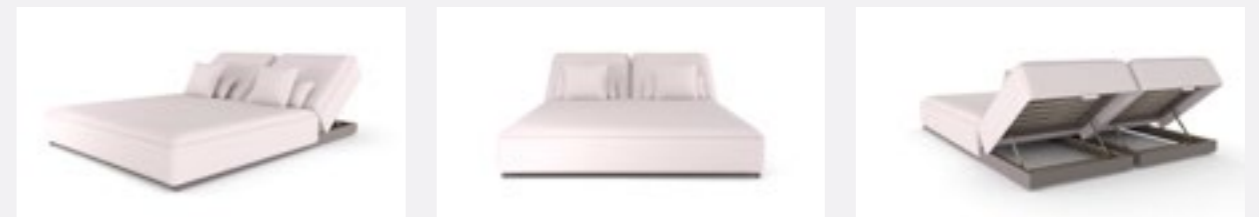

AZUR LOUNGER DUO

DIMENSIONS (CM): L 215 X W 160 X H 78 X SH 35
FABRIC QUANTITY: 10M PLAIN FABRIC
RECLINABLE BACKREST: 5 ADJUSTABLE POSITIONS
SCATTER CUSHIONS ARE NOT INCLUDED: SUGGESTED SIZE IN IMAGE 2 X 50 X 30CM, 2 X 45 X 45CM