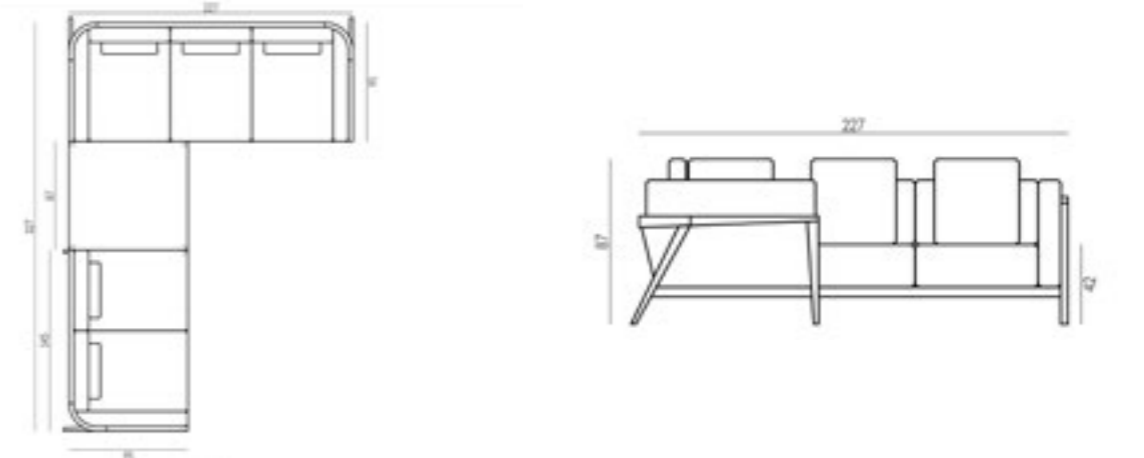

COMPOSITION SEVEN

LEFT ARM END SECTION 2-SEATER / OTTOMAN / 3-SEATER SOFA 227CM