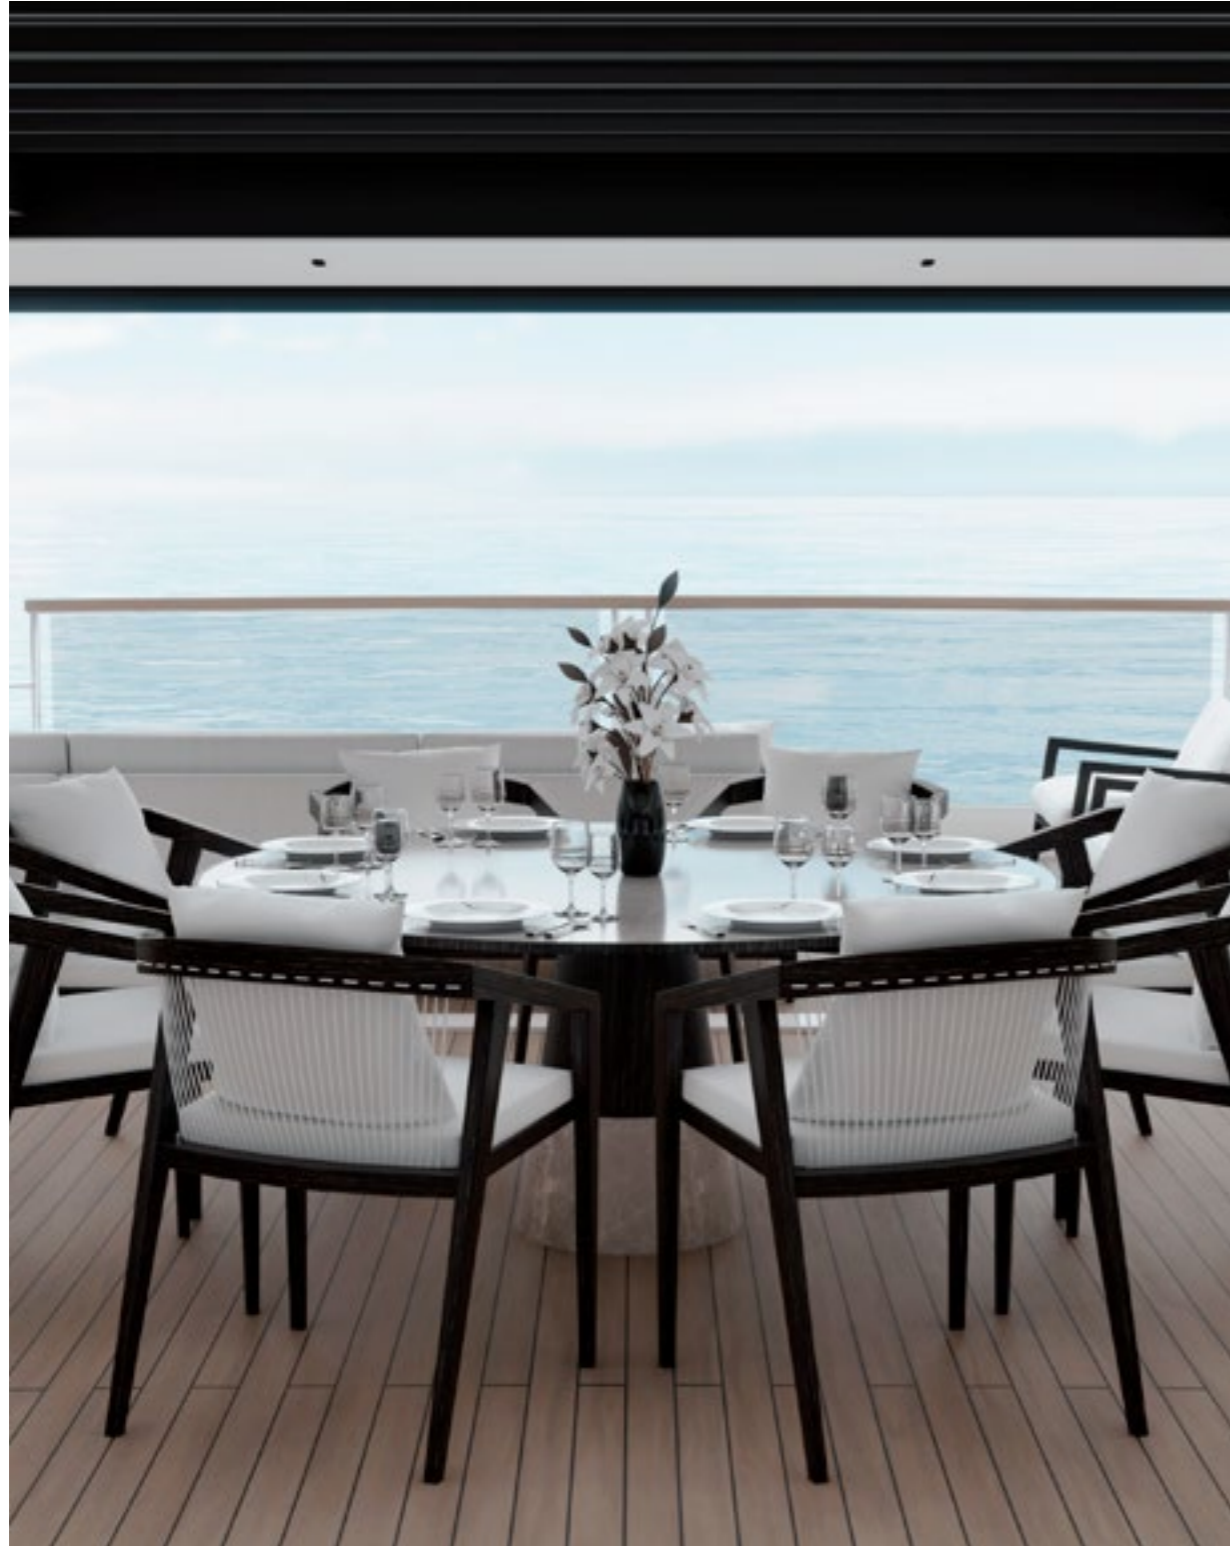

SUNSEEKER COLLABORATION - 90 OCEAN ENCLOSED YACHT

The new Sunseeker 90 Ocean Enclosed Yacht showcases the fresh design direction of the label's next generation of larger models. The lounging area showcases our **Chuchumber Modular Sofa**, **Porto Armchair** and **Marmaros Coffee Table**, while the enclosed dining space features the **Coronet Dining Chairs** for a timeless look and feel.