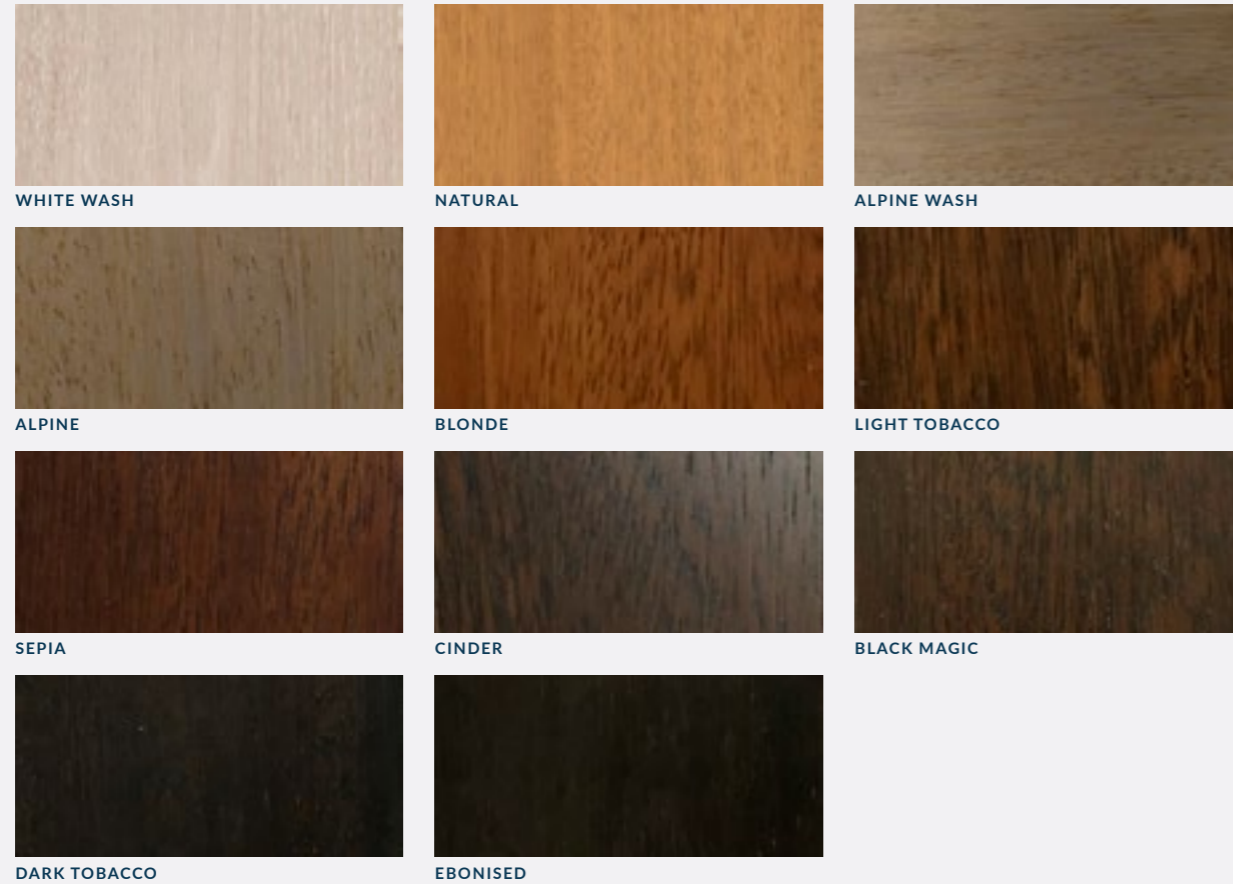

CATEGORY G - 3 BEACHES, SUNBRELLA

100% SOLUTION DYED ACRYLIC 55" / 140CM WIDTH
5 YEAR WARRANTY

DAZE GRAVEL INK EARTH ETHNIC SAND DIAMOND PEARL SCALLOP PEARL VERDANT GRAVEL DUCK STRIPE PEARL

DUCK STRIPE MORGANITE DIAMOND MORGANITE SCALLOP MORGANITE MARRAKESH MORGANITE CAMP MORGANITE DUCK STRIPE SAPPHIRE SAPPHIRE DIAMOND

SCALLOP SAPPHIRE MARRAKESH SAPPHIRE DUCK STRIPE EMERALD CAMP EMERALD MARRAKESH EMERALD DUCK STRIPE ONYX ONYX DIAMOND

SCALLOP ONYX MARRAKESH ONYX

WOOD FINISHES

Coco Wolf furniture pieces are constructed using the very best modern materials to ensure they deliver maximum durability, whatever the weather. Our preferred choice of wood for frames and legs is Iroko, a hardwood renowned for its strength and extreme durability. It flexes with humidity and temperature, minimising the potential for cracking or splintering. It is naturally resistant to decay and is commonly used in demanding marine environments.

These colours are for reference only and are an approximation of the true colours. Samples will be sent out for sign off. Please note, for the 'Natural' finish, as Iroko wood is a natural material, the grain and shades of colour vary, this is not a defect but rather a natural beauty of working with solid wood.