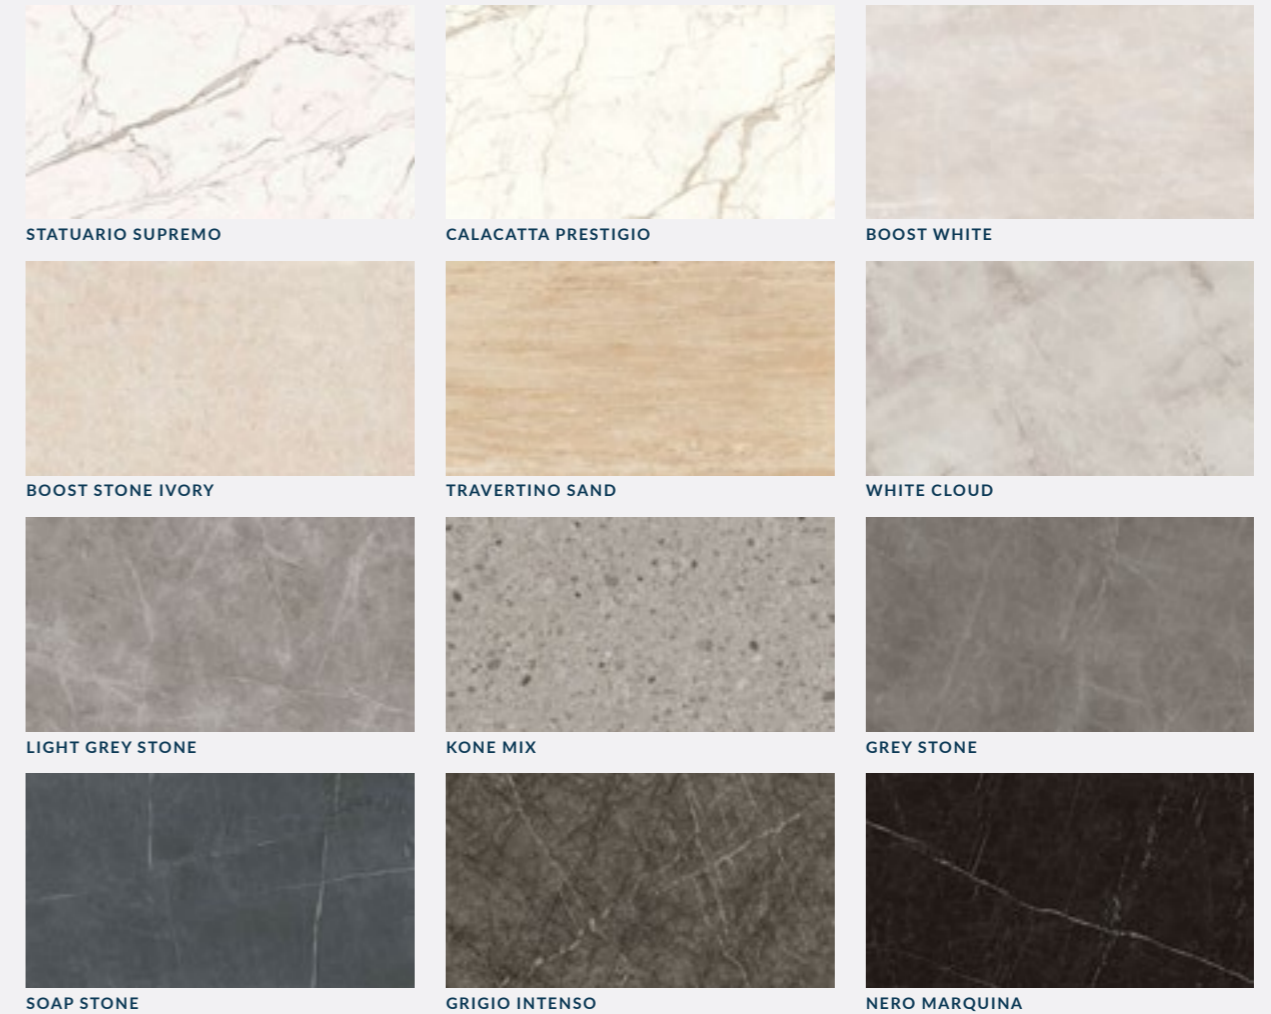

MARBLE & PORCELAIN FINISHES

PORCELAIN FINISHES

The hard-wearing and versatile qualities of porcelain stoneware make it an ideal choice for our table collection. Impressive surface hardness withstands wear and scratching while being resistant to chemicals and colour change.