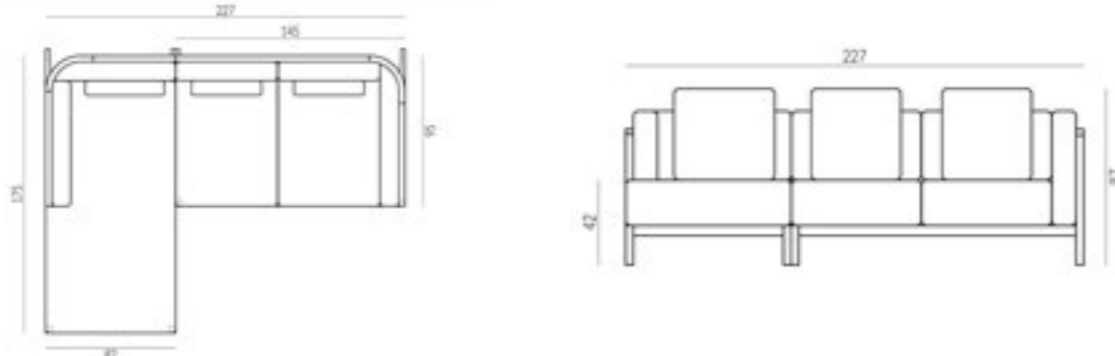

PORTO SOFA CONFIGURATIONS

COMPOSITION ONE

LEFT ARM CHAISE SECTIONAL / 2-SEATER RIGHT ARM END SECTION