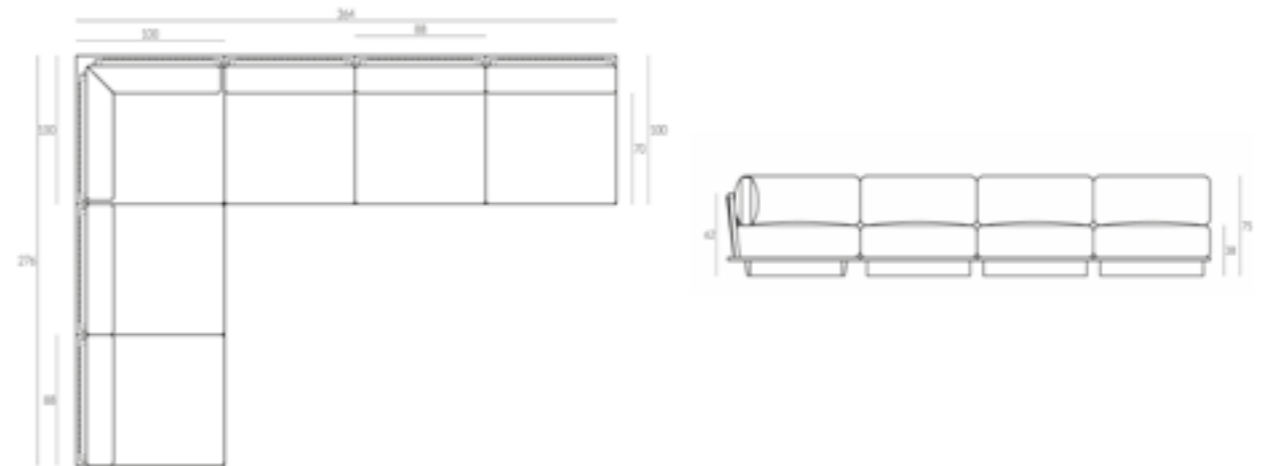

LEFT ARM / 2 X CENTRE SECTIONS / OTTOMAN

COMPOSITION TWO