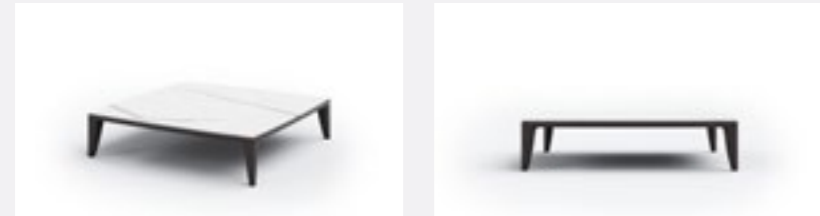

TAVIRA SQUARE

COFFEE TABLE

DIMENSIONS (CM): (A) W 100 X D 100 X H 33 (B) W 123 X D 123 X H 33

TABLE TOP: ITALIAN PORCELAIN STONEWARE (1.2CM) | AVAILABLE IN 12 COLOURS
ITALIAN MARBLE TOP (3CM) | AVAILABLE IN 2 COLOURS AND 3 EDGE FINISHES

IROKO BASE AND LEGS: 11 FINISHES AVAILABLE