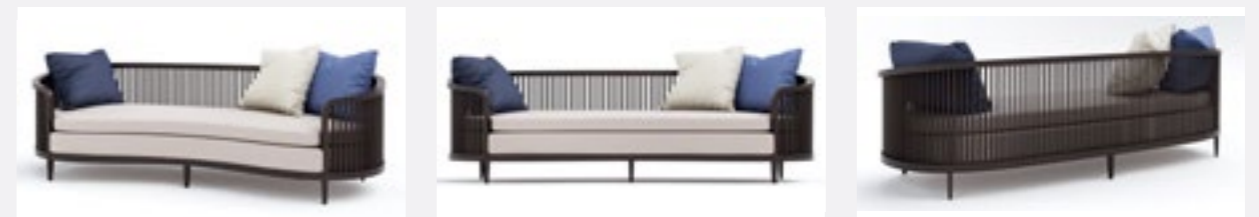

LARGO SOFA - SCATTER CUSHIONS

DIMENSIONS (CM): W 242 X D 88 X H 75 X SH 44 X SD 84
FABRIC QUANTITY: SOFA SEAT (METERS): 11M/2.5
SCATTER CUSHIONS ARE INCLUDED: 4 X 50 X 50CM