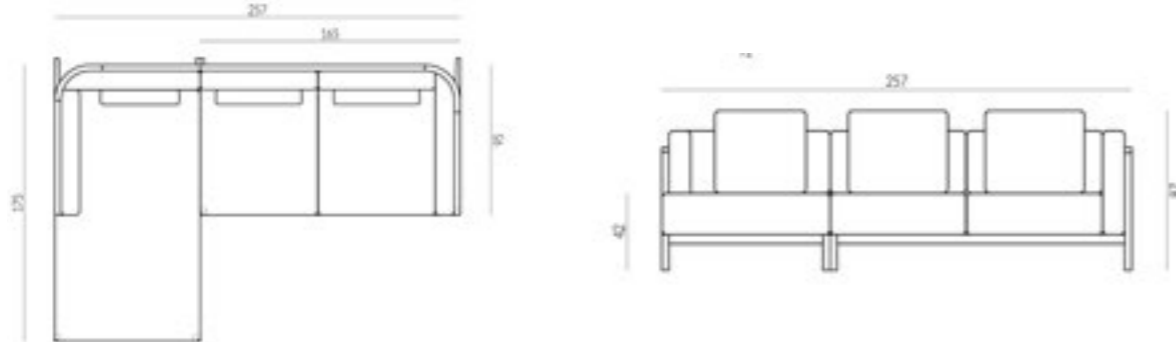

COMPOSITION TWO

LEFT ARM CHAISE SECTIONAL / 2-SEATER RIGHT ARM END SECTIONAL