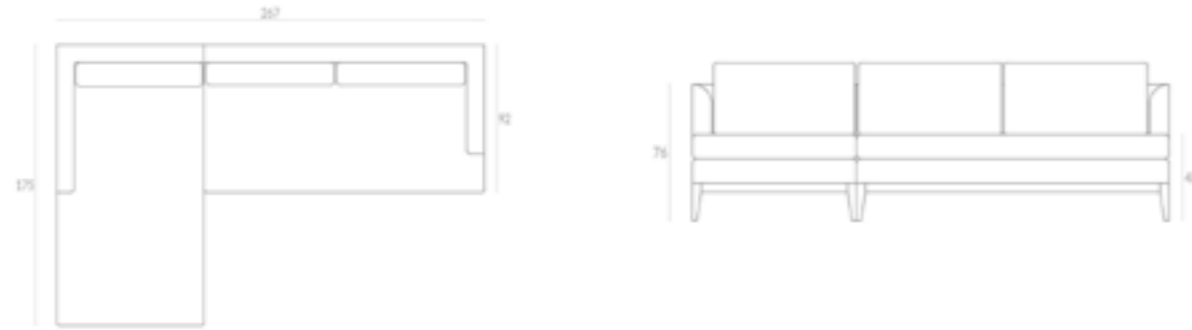

CHUCHUMBER SOFA CONFIGURATIONS

COMPOSITION ONE

LEFT ARM CHAISE / RIGHT ARM END UNIT