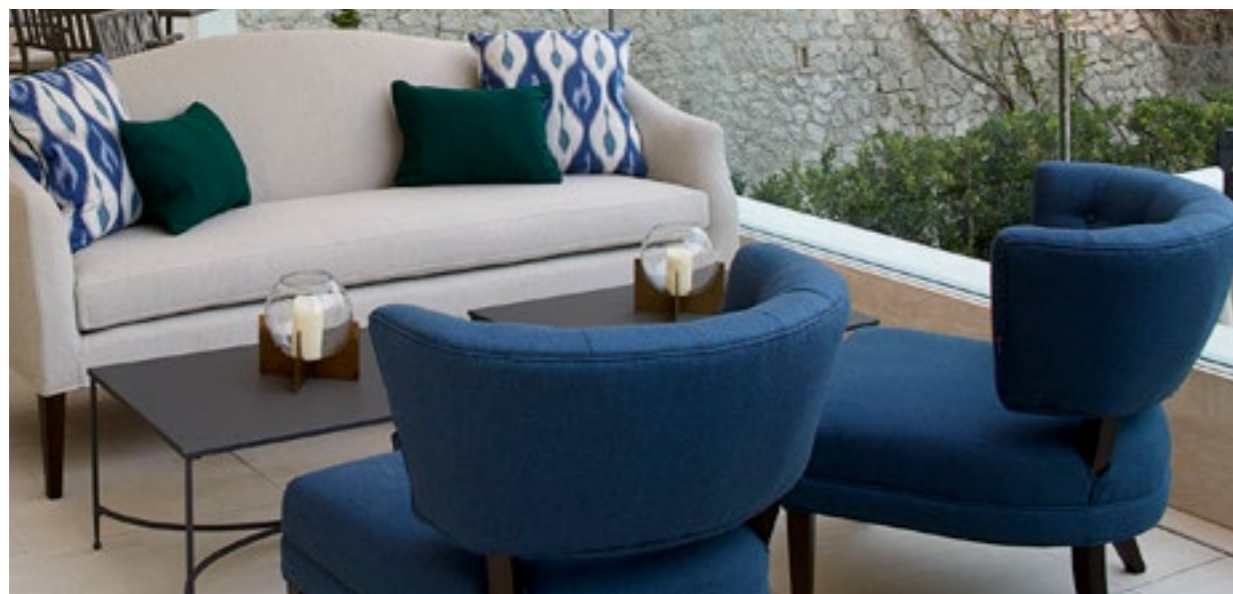

CHUCHUMBER LOUNGER DUO

CHUCHUMBER COLLECTION

CHUCHUMBER DRUM Ø 38

CHUCHUMBER DRUM Ø 60

CHUCHUMBER DRUM Ø 80

CHUCHUMBER BENCH

FOLIE COLLECTION

Sink into effortless Alpine serenity with Folie. Pairing luxurious fabrics with inspired modern forms and deeply comfortable upholstery, this collection exudes Après-Ski chic, providing the ideal backdrop to a cosy gathering by day or night.