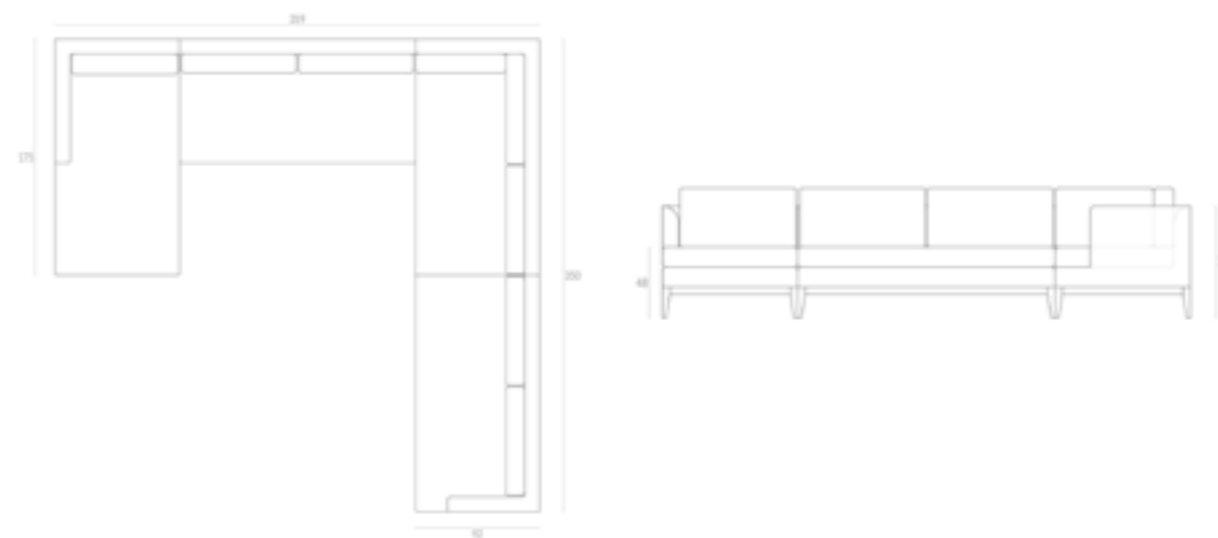

LEFT ARM CHAISE / CENTRE UNIT / RIGHT ARM CHAISE

CHUCHUMBER SOFA CONFIGURATIONS

COMPOSITION FIVE

LEFT END UNIT / RIGHT CORNER UNIT / CENTRE SECTION / RIGHT ARM CHAISE

COMPOSITION SIX

LEFT END UNIT / CENTRE SECTION / LEFT CORNER UNIT / RIGHT END UNIT