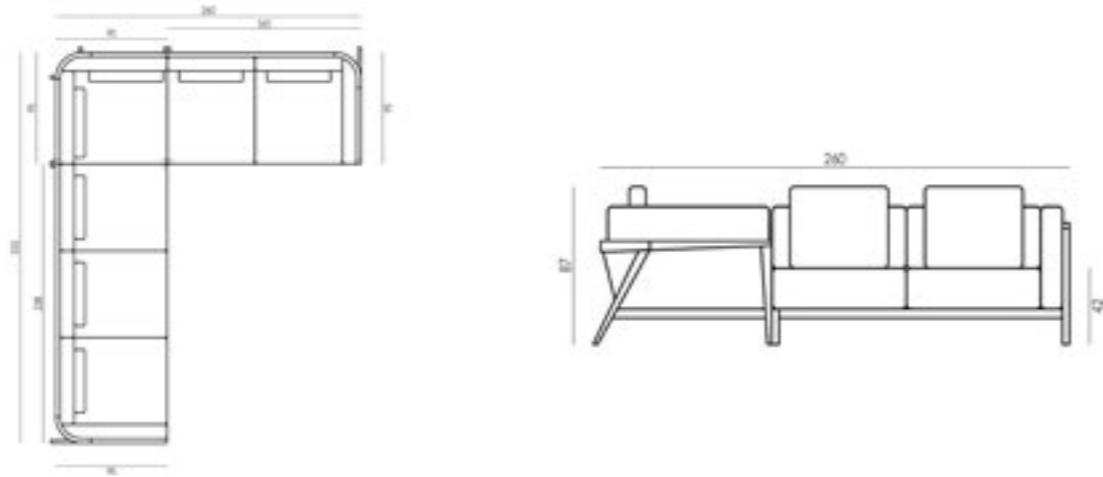

COMPOSITION SEVEN

LEFT ARM END SECTION 2-SEATER / OTTOMAN / 3-SEATER SOFA 227CM

PORTO SOFA CONFIGURATIONS

COMPOSITION EIGHT

LEFT ARM END SECTION 2-SEATER / CORNER UNIT / RIGHT ARM END SECTION 2-SEATER

COMPOSITION NINE