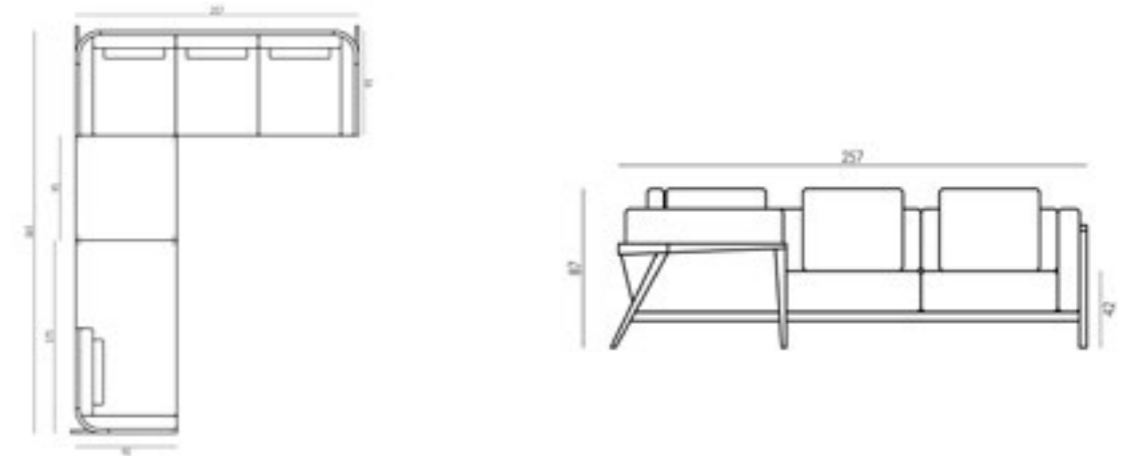

COMPOSITION FOUR

LEFT ARM CHAISE SECTIONAL / OTTOMAN / 2-SEATER RIGHT ARM END SECTIONAL

PORTO SOFA CONFIGURATIONS

COMPOSITION FIVE

RIGHT ARM DAYBED / 3-SEATER 257CM

COMPOSITION SIX

RIGHT ARM DAYBED / OTTOMAN / 3-SEATER SOFA 257CM