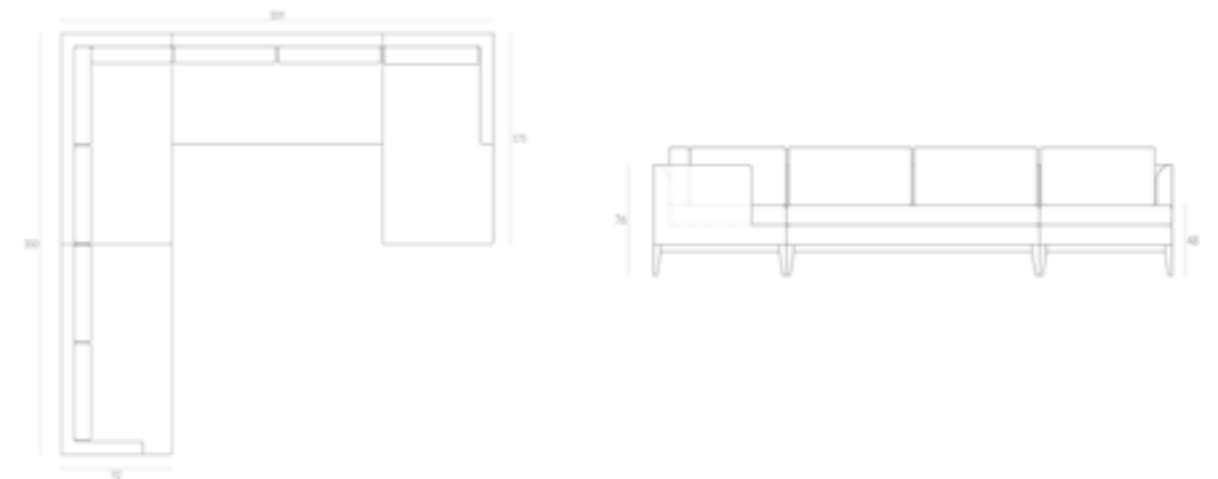

CHUCHUMBER SOFA CONFIGURATIONS

COMPOSITION FIVE

LEFT END UNIT / RIGHT CORNER UNIT / CENTRE SECTION / RIGHT ARM CHAISE