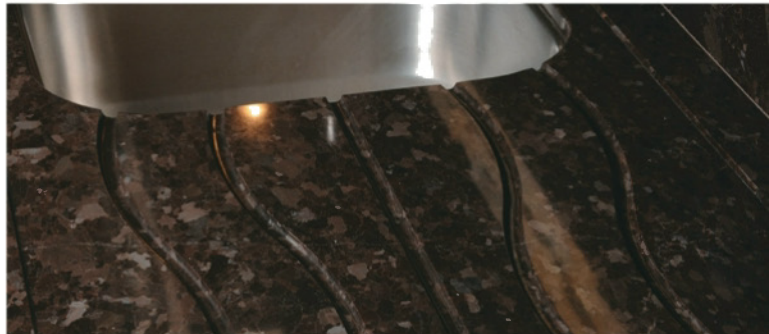

CASCADE
DRAINERS & GROOVES

By Tru Stone

CASCADE

DRAINERS & GROOVES

Cascade Drainers & Grooves by Tru Stone provides you with the ultimate solution in undermount sinks for your stone benchtops. It is practical in keeping the water contained to your sink area, while completing that unique

look of your stone benchtops. To help inspire you, we've created three ranges with five design options. Each drain board is recessed into the stone, while each draining groove gently slopes into the undermount sink.

- Polished undermount sinks of your choice
- Recessed drain board flush with edge of the polished sink opening
- Sloping drain grooves

CN001

CN002

CN003

CN004

CN005

*Note: Drainers and grooves can be put either side of polished sink.
Picture for illustration purposes only*