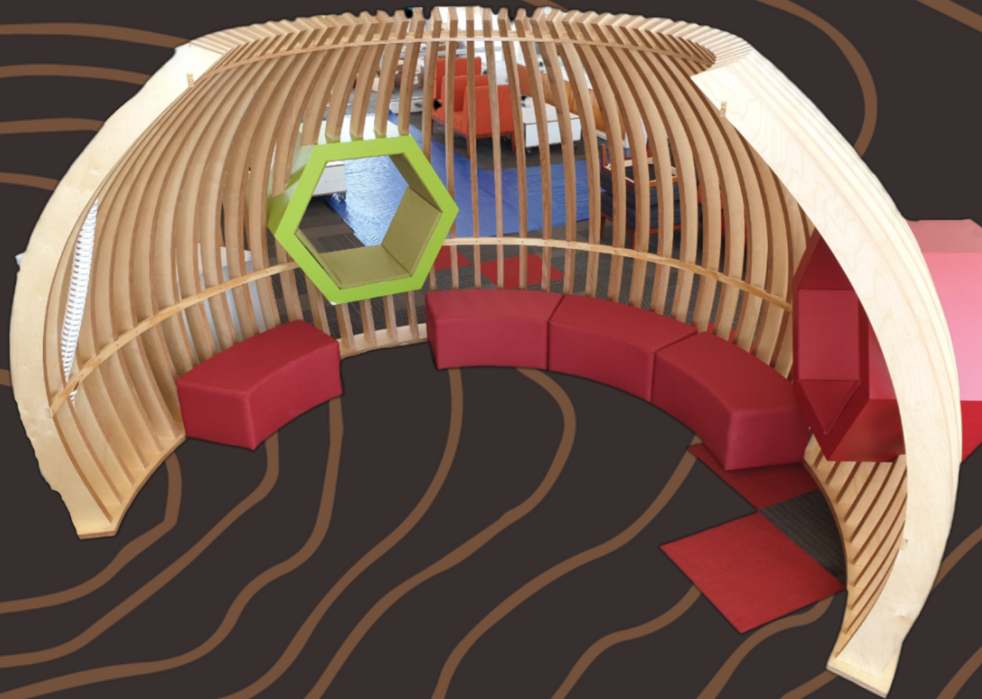

Commercial Projects

Kingsway School Library

The team here at Craftbuilt enjoy working with designers to create their visions. This was no exception.

INT Workspaces were awarded the contract to create a welcoming yet imaginative space for young readers. A series of reading "Nooks" that not only provided an excellent reading space, but a hint of fun.

Craftbuilt jumped at the opportunity to be involved in the building of these as we too love a bit of creativity.

Simon from Craftbuilt used 40mm Euro Birch Ply to create the striking fins that frame the spectacular reading "nook". The timber is both tactile and beautiful, yet tough enough to withstand the inevitable knocks that come with children.

This ensures that the space still looks great after decades of use. Simon has loved and worked with timber most of his life and states "It is great to work with, its warm, soft to touch and it is renewable and sustainable."