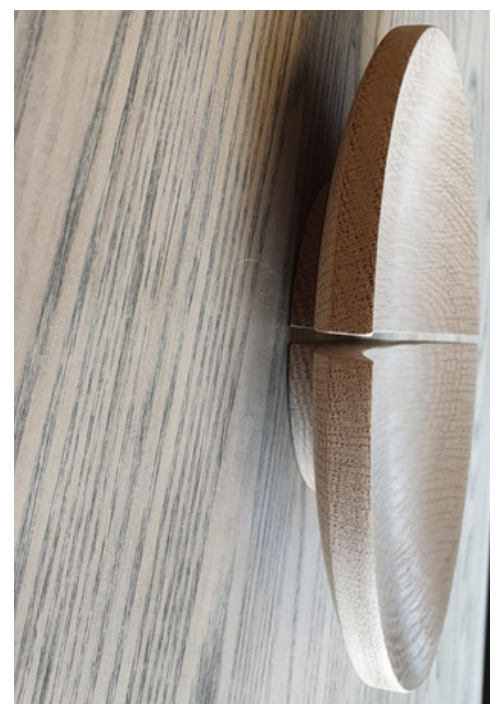

Craftbuilt offers a range of interior fitments such as fire surrounds, round windows, archways that come off the shelf or can be made bespoke to match what the client has in mind. In addition to those fitments we pride ourselves on statement staircases whether you are looking for a modern contemporary look or a classical finish, we do them all!