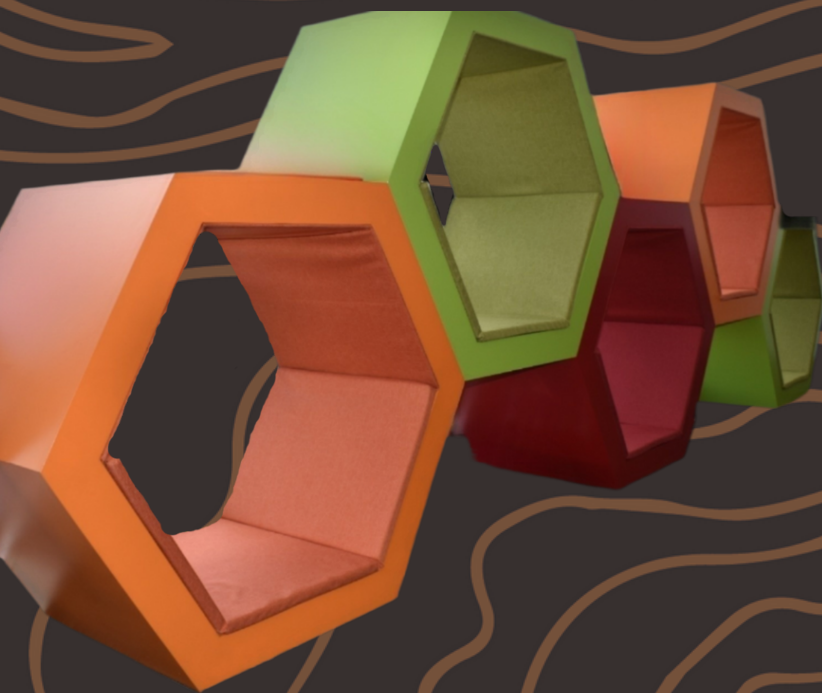

Commercial Projects

Kingsway School Library

The team here at Craftbuilt enjoy working with designers to create their visions. This was no exception.

INT Workspaces were awarded the contract to create a welcoming yet imaginative space for young readers. A series of reading "Nooks" that not only provided an excellent reading space, but a hint of fun.

Craftbuilt jumped at the opportunity to be involved in the building of these as we too love a bit of creativity.

Simon from Craftbuilt used 40mm Euro Birch Ply to create the striking fins that frame the spectacular reading "nook". The timber is both tactile and beautiful, yet tough enough to withstand the inevitable knocks that come with children.

This ensures that the space still looks great after decades of use. Simon has loved and worked with timber most of his life and states "It is great to work with, its warm, soft to touch and it is renewable and sustainable."