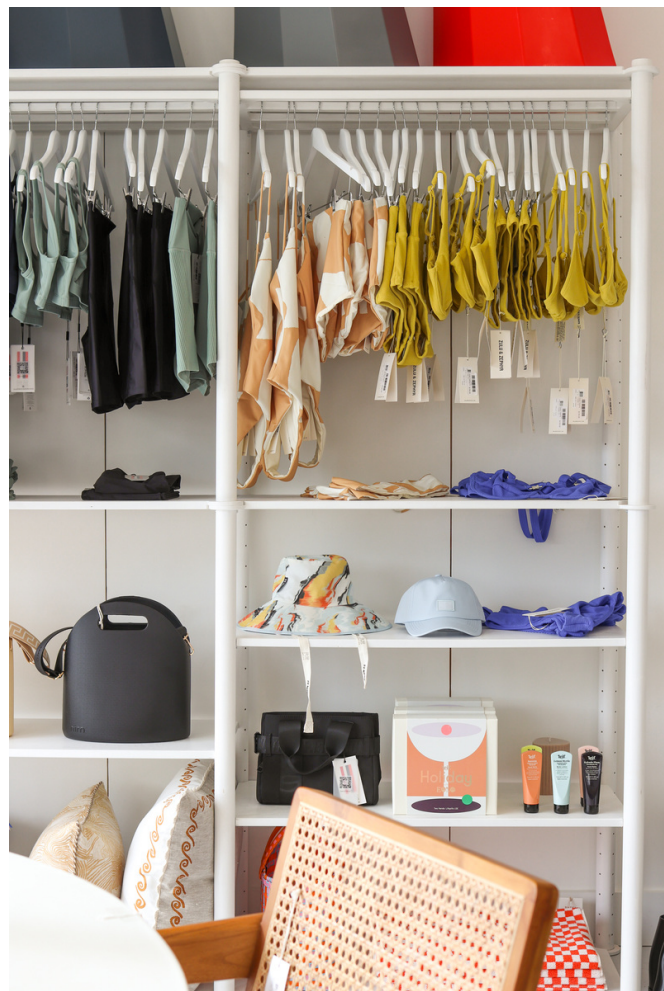

Bespoke

Our clients came to us in hope that we could provide a solution to their shop shelving units. They were after something that was customisable depending on what stock they currently held. The units needed to be able to hang items of clothing and soft furnishings and have the ability to connect shelves at various levels to display household goods. These shelves had to be aesthetically pleasing but remain practical and sturdy. Their preference was to use a sustainable product.

The team at Craftbuilt got their heads together and created a shelving unit made solely from wood which could be painted to match their decor or kept natural for those who wanted a softer look.

In designing these units they made them so they could be flat packed for ease of storage when not in use or if they wanted to move between venues.

The clients were very happy with the outcome and they are now proudly displaying their products.

The team at Craftbuilt love working with clients to achieve their vision especially in old character homes.

This particular client wanted a three metre tall library unit for their renovated villa in Wellington. They wanted a clean modern take on a Victorian library.

A challenge for the team as old villas rarely have straight walls or floors and indeed this was the case here!