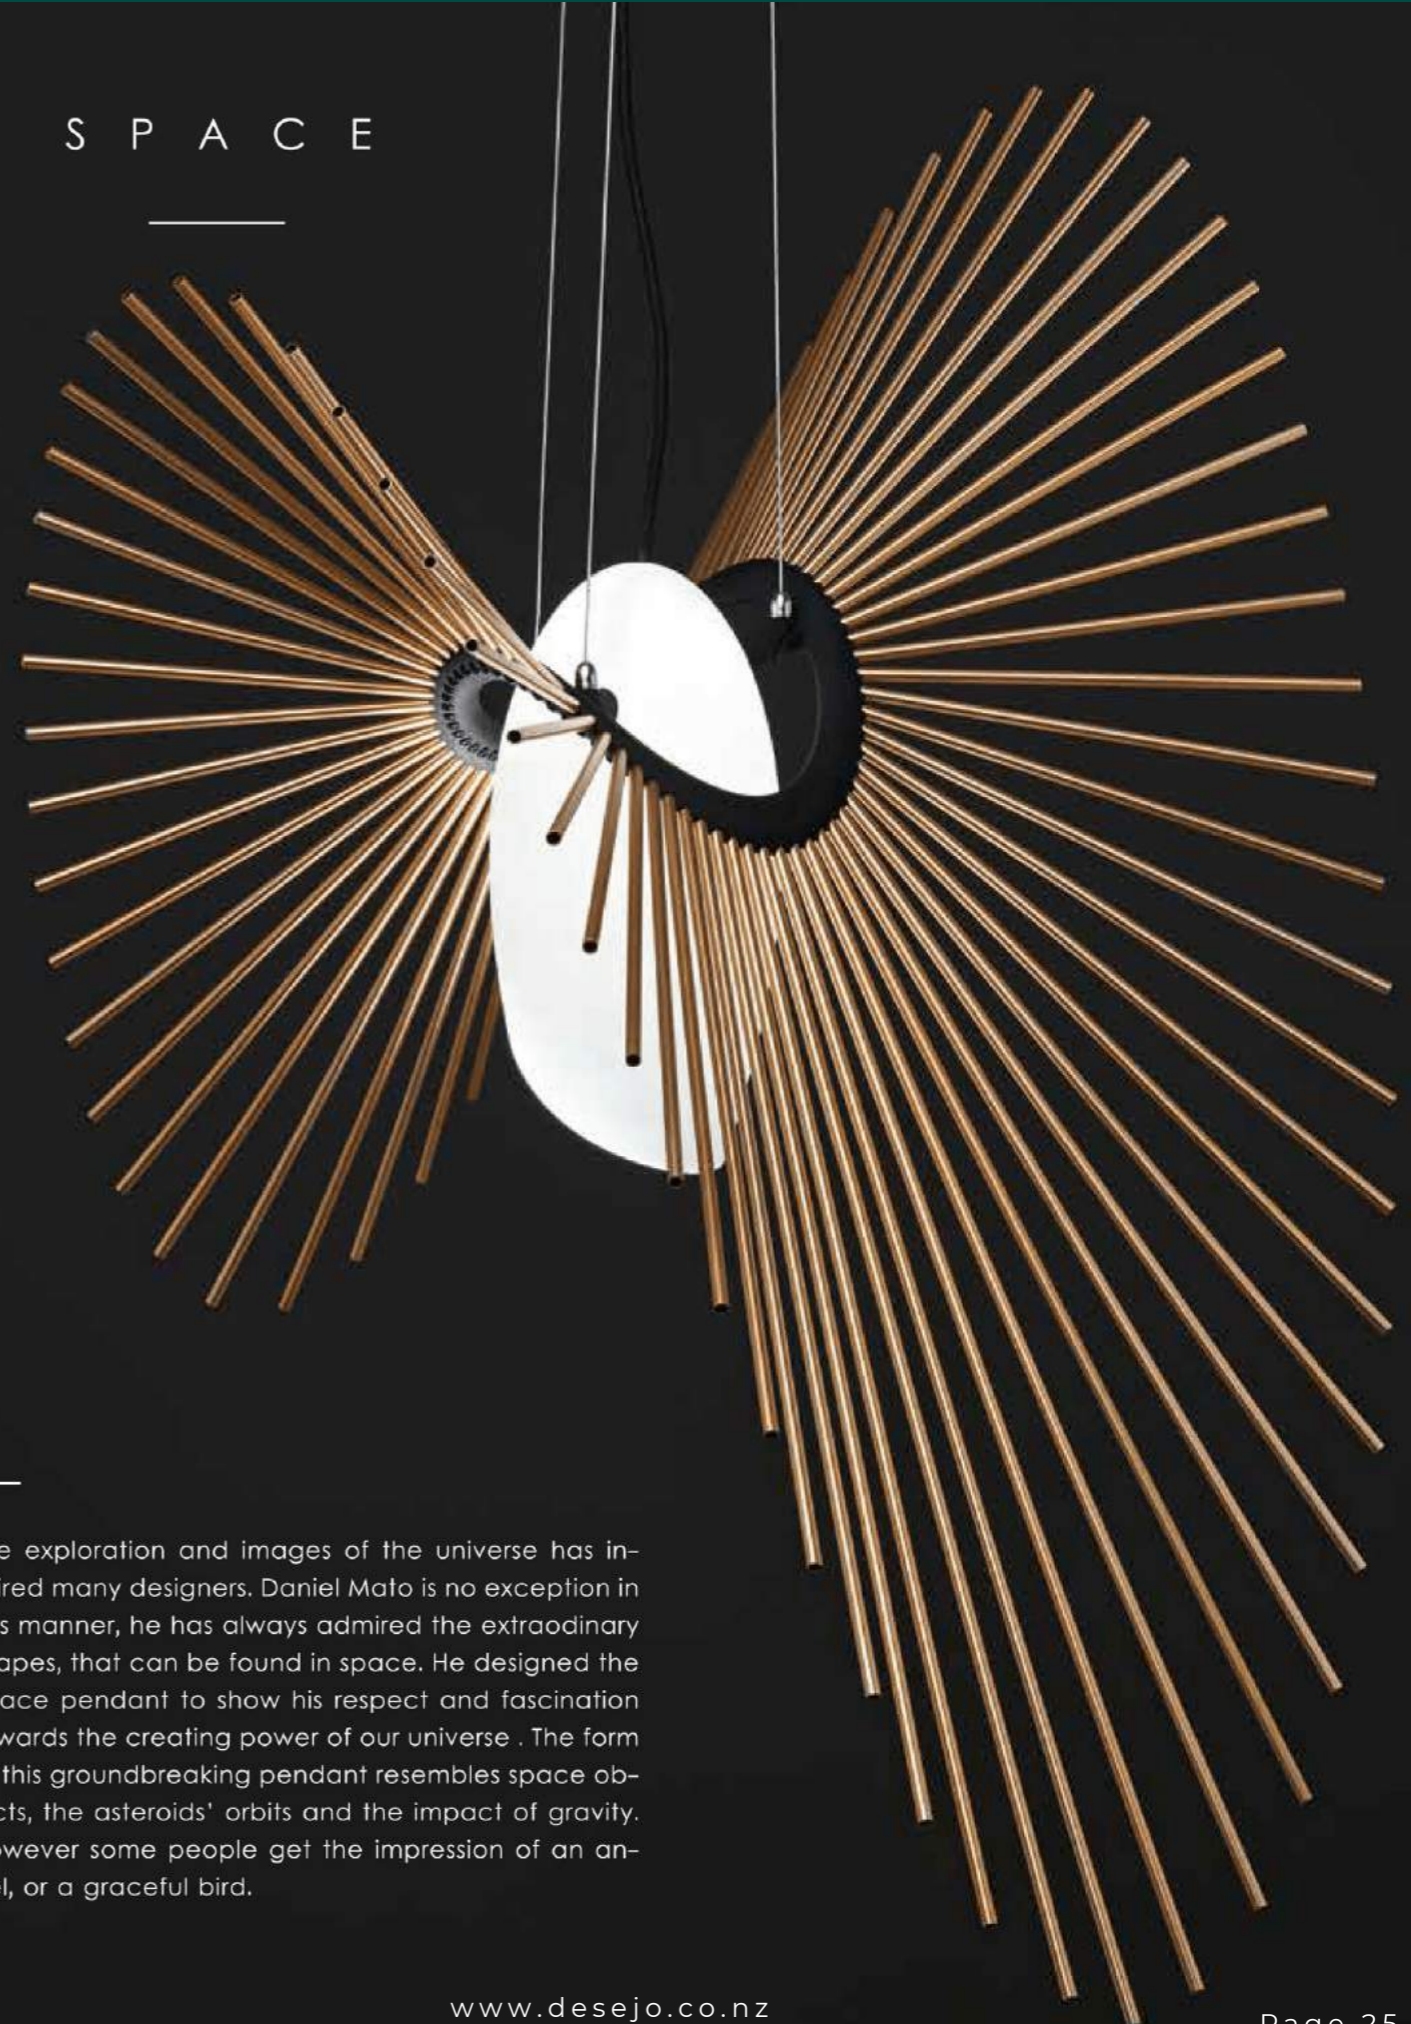

D I V A

The Diva model was inspired by the display of mother nature in modern statuary and contemporary architecture. As the name suggests, Diva's ethereal and curvy shape resembles a stylish and elegant lady who draws attention with her presence and stands out from the crowd. With its majestic and graceful design, the Diva is a great choice for a classical, and clean interior.

MATERIALS: Anodized aluminium poles with additional colouring
3D printed, painted polyamide
Fabric cable
Frosted glass shade

Measurements, weight:

Diva 55: ↑55 cm Ø33 cm 2,3 kg

Diva 74: ↑74 cm Ø44 cm 2,8 kg

S P A C E

The exploration and images of the universe has inspired many designers. Daniel Mato is no exception in this manner, he has always admired the extraordinary shapes, that can be found in space. He designed the Space pendant to show his respect and fascination towards the creating power of our universe . The form of this groundbreaking pendant resembles space objects, the asteroids' orbits and the impact of gravity. However some people get the impression of an angel, or a graceful bird.

MATERIALS: Anodized aluminium poles
with additional colouring
3D printed, painted polyamide
Fabric cable
Frosted glass shade

Measurements, weight:
Space 96: 196 cm Ø64 cm 3 kg

GALAXY

Galaxy has the most clean design out of all the models. Its simplicity itself creates harmony in any interior. The main inspiration of this design was how the designer and we all feel when we look at night sky. We can't help but wonder what it feels like to be up there amongst the stars and how small we are. The bulb, as the center of this design, resembles the Sun and how it is only a small part of something much greater, our galaxy. The Galaxy pendant was designed to be hung angularly to emphasise its shape. Due to the flat form, it fits well in spaces with low ceiling.