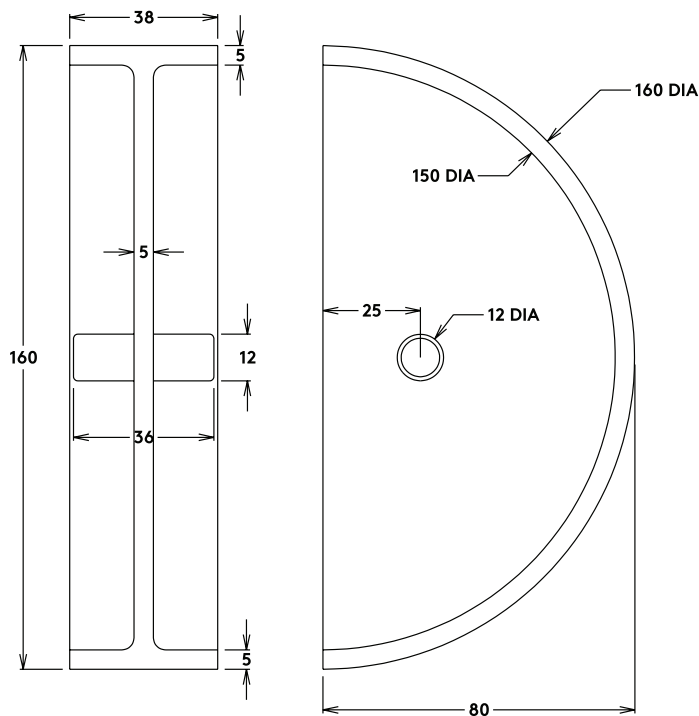

2 Sizes: W38xH160mm | W40xH160mm

Available in:

Bronze

Patinated
Bronze

Aluminum

Accessories

Robe Hook

Available in: