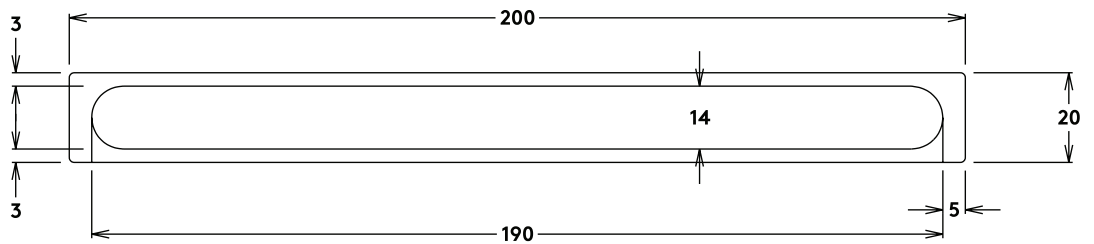

Product Range

Pull 03

Available in: