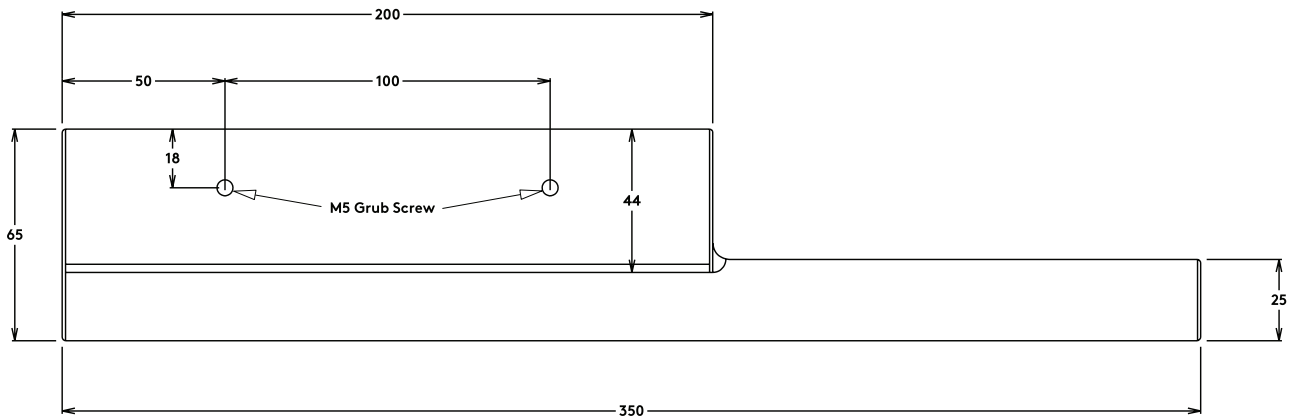

Product Range

Pull 01

Available in: