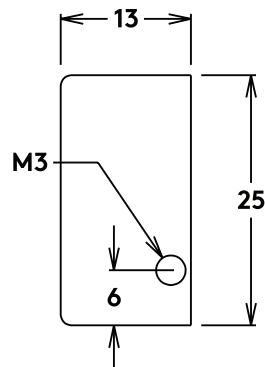

Accessories

Snib

Available in:

External