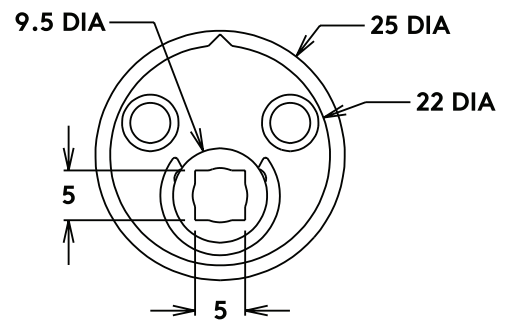

Accessories

Snib

Available in:

External