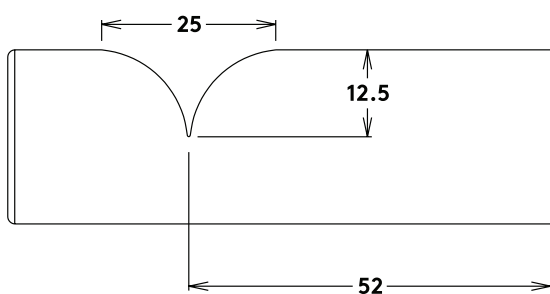

Accessories

Robe Hook

Available in:

Bronze

Patinated
Bronze

Aluminum