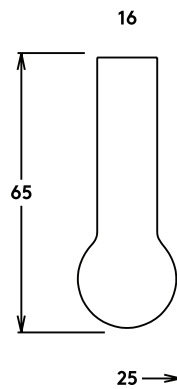

Product Range

Pull 02

Available in:

Aluminum