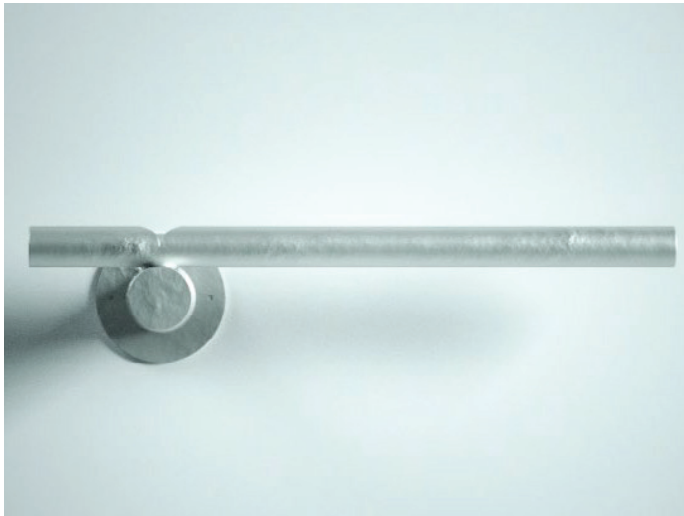

Product Range

Lever 02

Available in:

Bronze

Patinated Bronze

Aluminum

Product Range

Pull 01