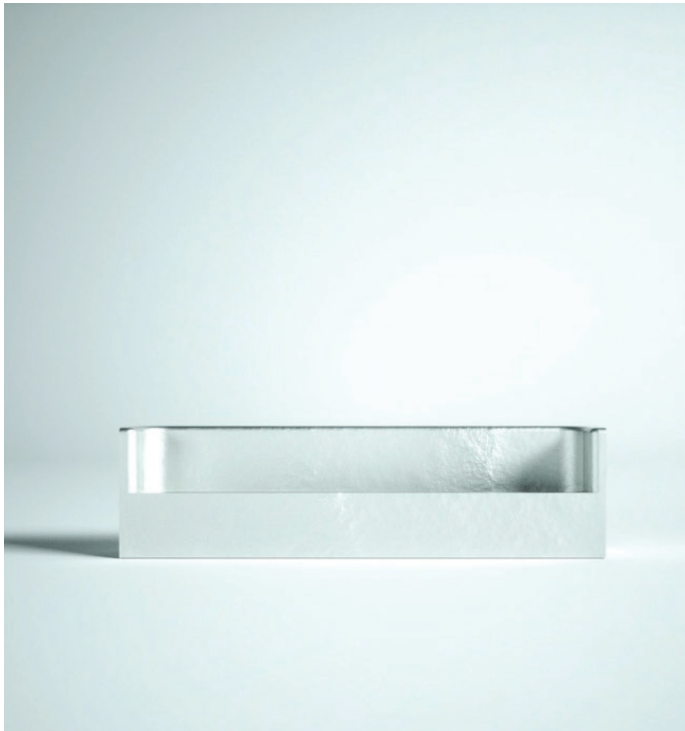

Product Range

Pull 03

Available in: