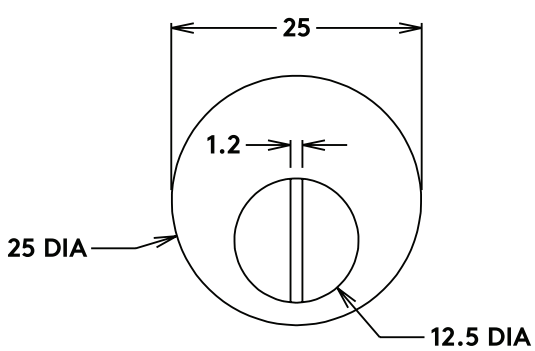

Accessories

Snib

Available in:

External