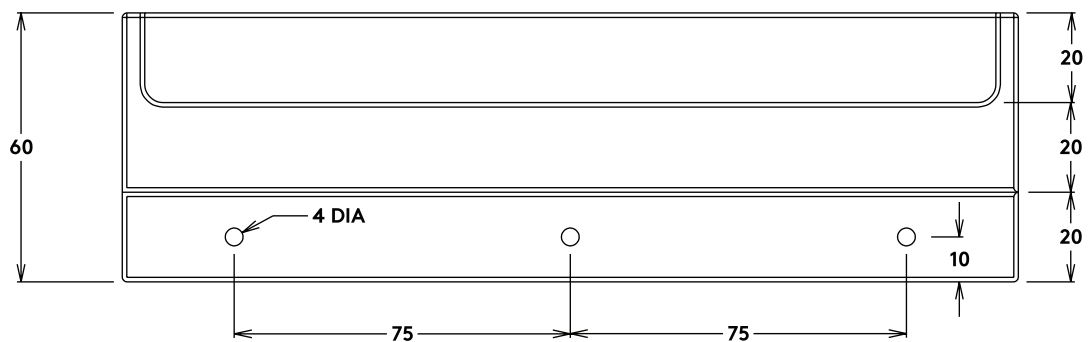

Product Range

Pull 03

Available in: