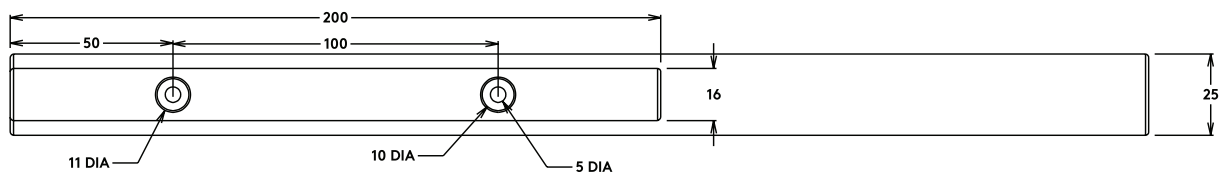

Product Range

Pull 01

Available in: