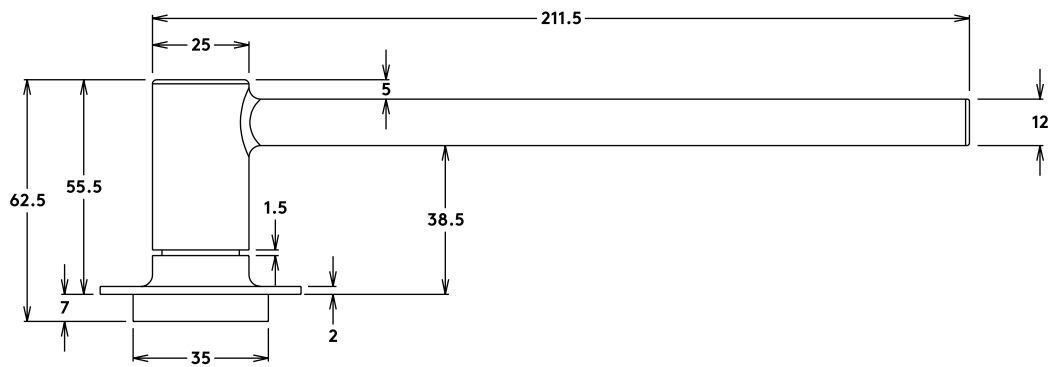

Product Range
Lever 01

Available in: