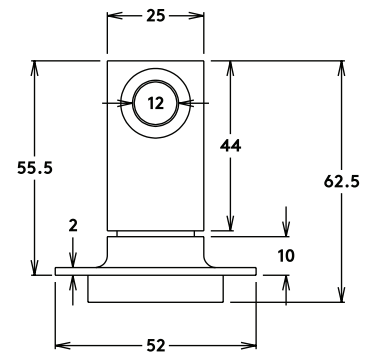

Product Range
Lever 01

Available in: