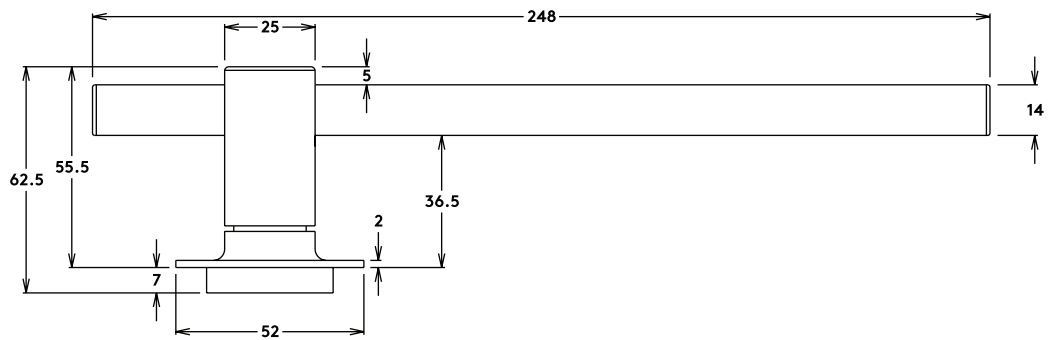

Product Range

Lever 02

Available in: