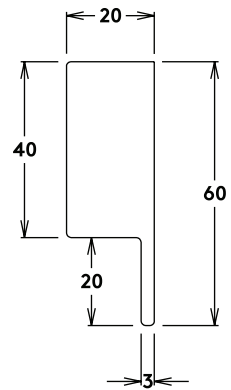

Product Range

Pull 03

Available in: