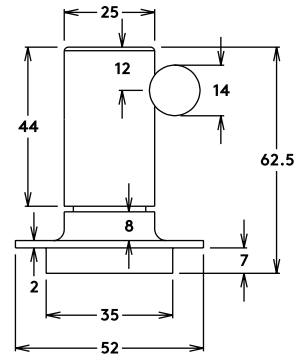

Product Range

Lever 02

Available in: