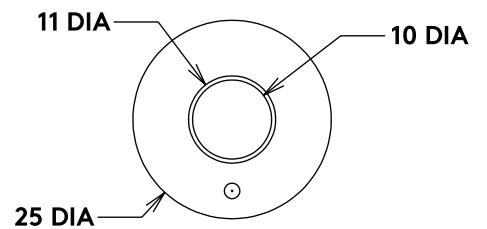

Accessories

Robe Hook

Available in:

Bronze

Patinated
Bronze

Aluminum