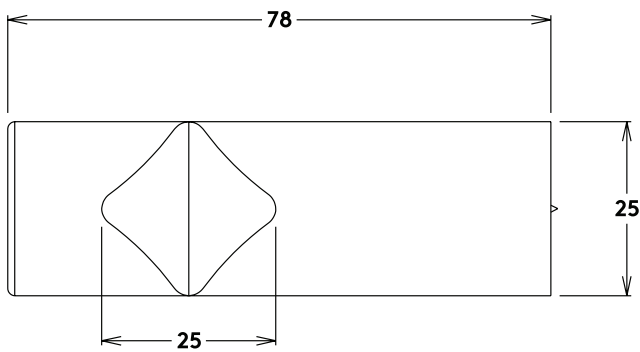

Accessories

Robe Hook

Available in:

Bronze

Patinated
Bronze

Aluminum