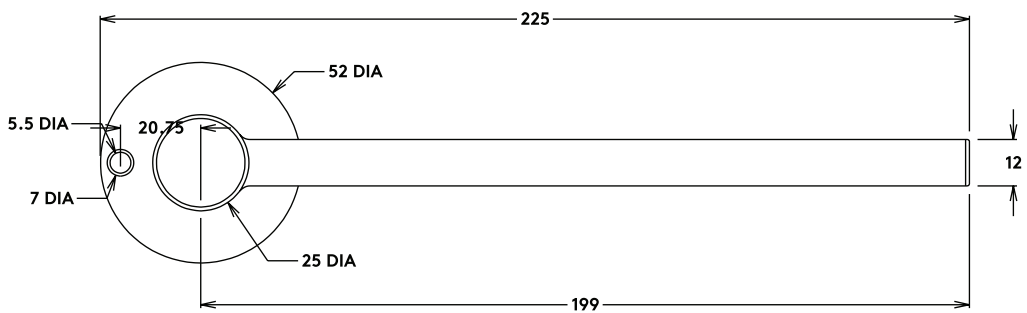

Product Range
Lever 01

Available in: