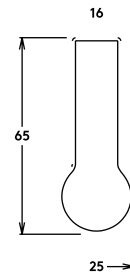

Available in:

Bronze

Patinated Bronze

Aluminum

Product Range

Pull 02

Available in:

Aluminum

2 Sizes: W38xH160mm | W40xH160mm

Available in:

Bronze

Patinated
Bronze

Aluminum

Accessories

Robe Hook

Available in: