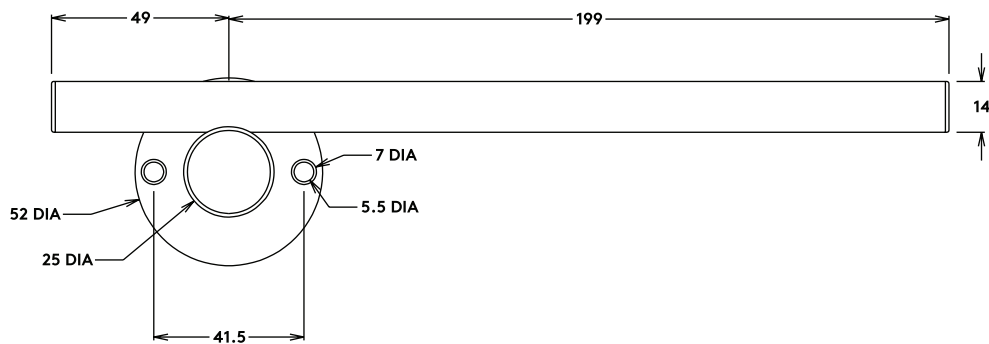

Product Range

Lever 02

Available in: