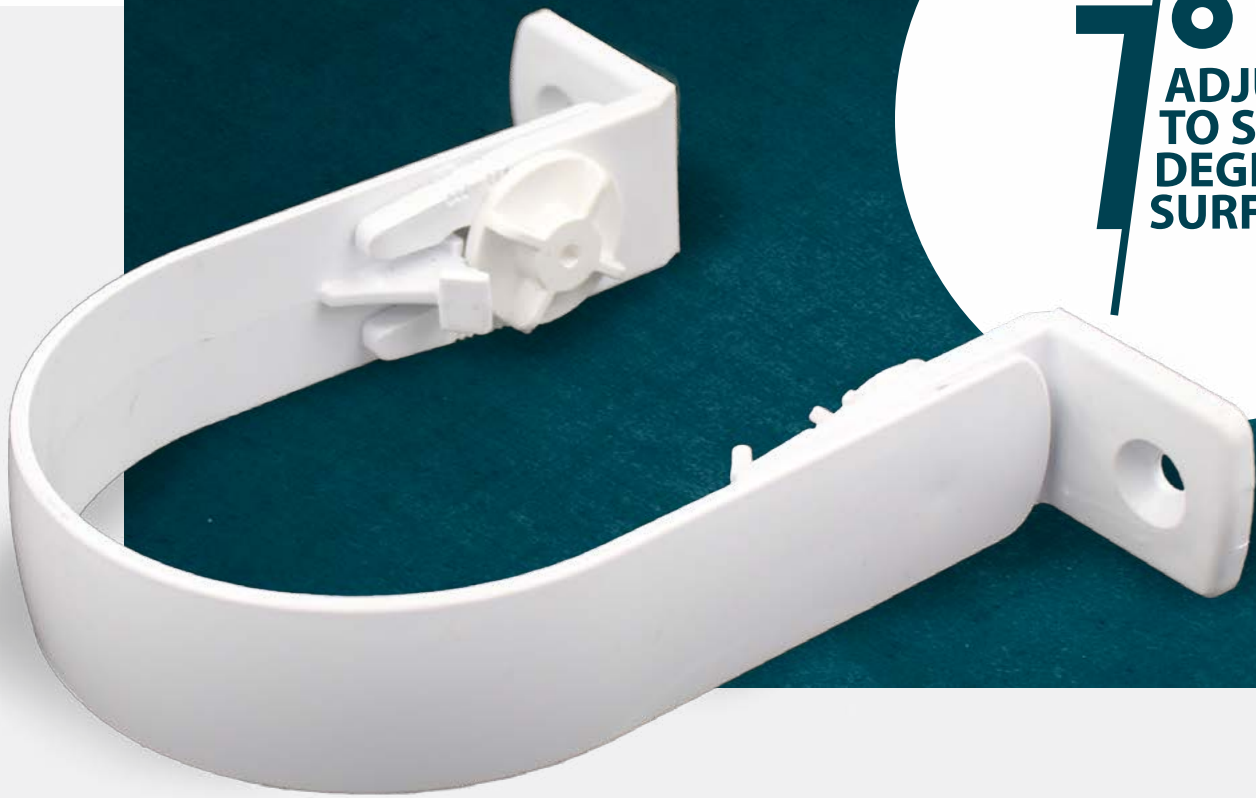

In a nutshell, this is why eeezz® drop is better,

- Only 20secs to install
- Pressure tight seal
- No rivets
- No drilling
- No debris
- No rust
- No corrosion
- Fits all standard pvc,
metal guttering and
downpipes
- Easy installation for DIY

Flaxpod

White

**63mm 65mm 75mm
90mm 100mm**

Other colours available
on request

eeezz®

PREMIUM DOWNPIPE BRACKET

Premium profile looks modern and sleek.

Adjustable install angle to account for 0-7 degree weatherboard profiles for a square, tight finish without splitting, warping and cracking over time.

**Can be installed
the traditional
way by
snapping over
the existing
down pipe for
fast and easy
installation.**

Or, for a more streamlined installation the flanges can be reversed and attached behind the down pipe and then the bracket connected for a stealth, sleek finish.

7
**ADJUSTS
 TO SEVEN
 DEGREE
 SURFACES**

Reversible Flange

**CLIP
 TILT
 SCREW
 DONE**

eeezz® Premium Downpipe Bracket

Adjustable flange arms (7 degree adjustment) mean the bracket fits true and square no matter the weatherboard profile. Too eeezz!