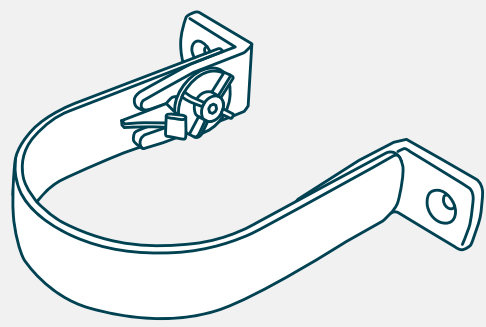

In a nutshell, this is why eeezz® drop is better,

- Only 20secs to install
- Pressure tight seal
- No rivets
- No drilling
- No debris
- No rust
- No corrosion
- Fits all standard pvc,
metal guttering and
downpipes
- Easy installation for DIY

Flaxpod

White

**63mm 65mm 75mm
90mm 100mm**

Other colours available
on request

eeezz®

PREMIUM DOWNPIPE BRACKET

Premium profile looks modern and sleek.

Adjustable install angle to account for 0-7 degree weatherboard profiles for a square, tight finish without splitting, warping and cracking over time.

**Can be installed
the traditional
way by
snapping over
the existing
down pipe for
fast and easy
installation.**

Or, for a more streamlined installation the flanges can be reversed and attached behind the down pipe and then the bracket connected for a stealth, sleek finish.

7
**ADJUSTS
 TO SEVEN
 DEGREE
 SURFACES**

Reversible Flange

**CLIP
 TILT
 SCREW
 DONE**

eeezz® Premium Downpipe Bracket

Adjustable flange arms (7 degree adjustment) mean the bracket fits true and square no matter the weatherboard profile. Too eeezz!