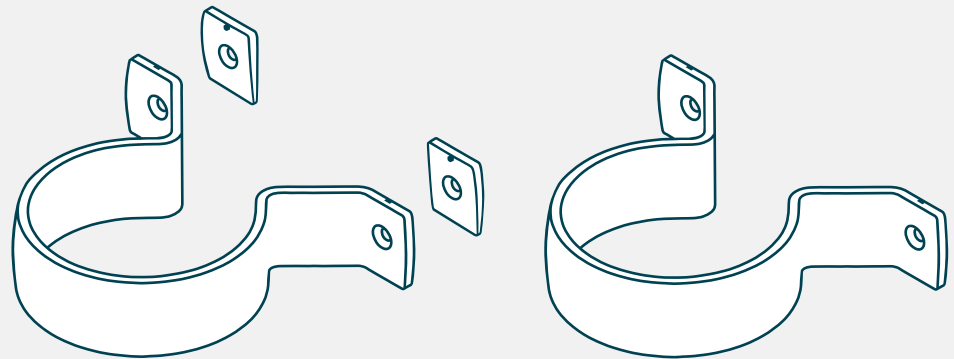

**Can be installed
the traditional
way by
snapping over
the existing
down pipe for
fast and easy
installation.**

Or, for a more streamlined installation the flanges can be reversed and attached behind the down pipe and then the bracket connected for a stealth, sleek finish.

Flaxpod

eeezz®

CLIP ON DOWNPIPE BRACKET

**The eeezz® downpipe
bracket makes easy work
of installing downpipes
on all surfaces.**

Wall clips can be used to adjust the angle to match the surface,
making installation on weatherboard easy.

FREE!
 Wall packers can be used to adjust the angle to match the surface.

**CLIP ON
 PACK
 SCREW
 DONE**

Angled weatherboard packers for optional use

eeezz® Clip On Downpipe Bracket

Available in a range of COLORSTEEL® colours.