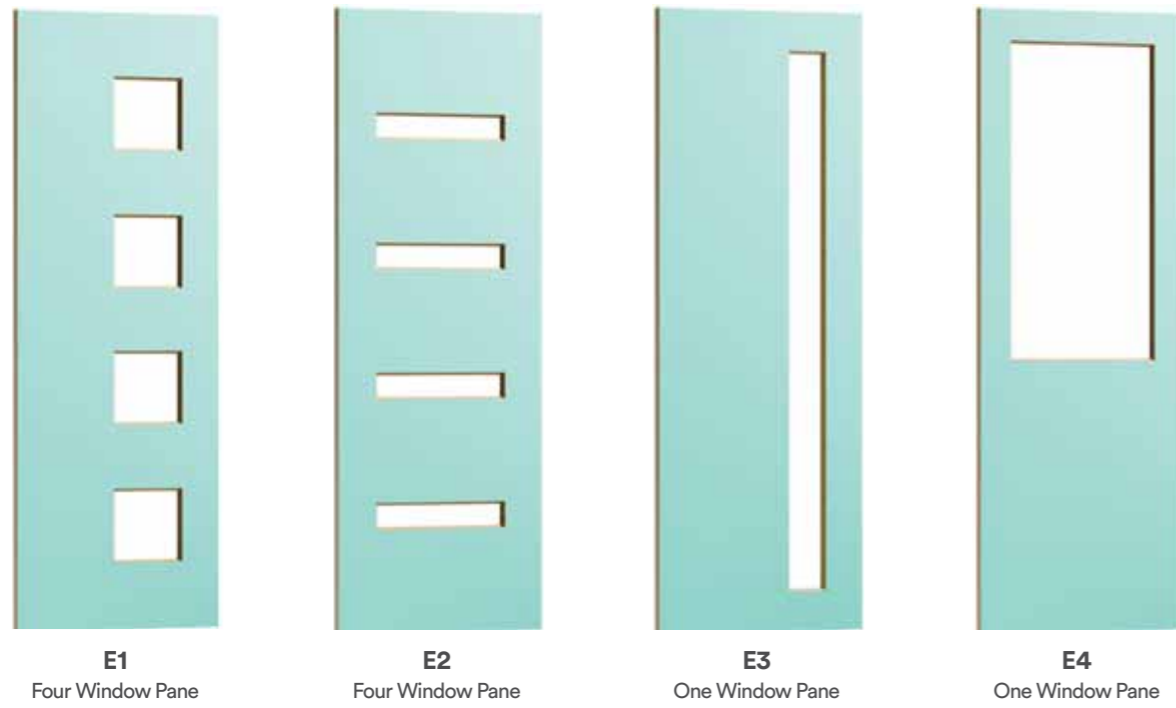

The flush finish aesthetic coated for exterior durability.

Specification Details

Door Height	2040mm / 2340mm	<i>(Custom heights also available)</i>
Door Widths	420 - 1200mm	<i>(Custom widths also available)</i>
Door Thickness	40mm	3.2mm weather resistant skin 42mm x 33mm pine frame 33mm chipboard core
Features	2 Glass Options - Clear / Translucent (Frosted)	

i Custom sizes available on request, not available with EzyJamb Door Frames.