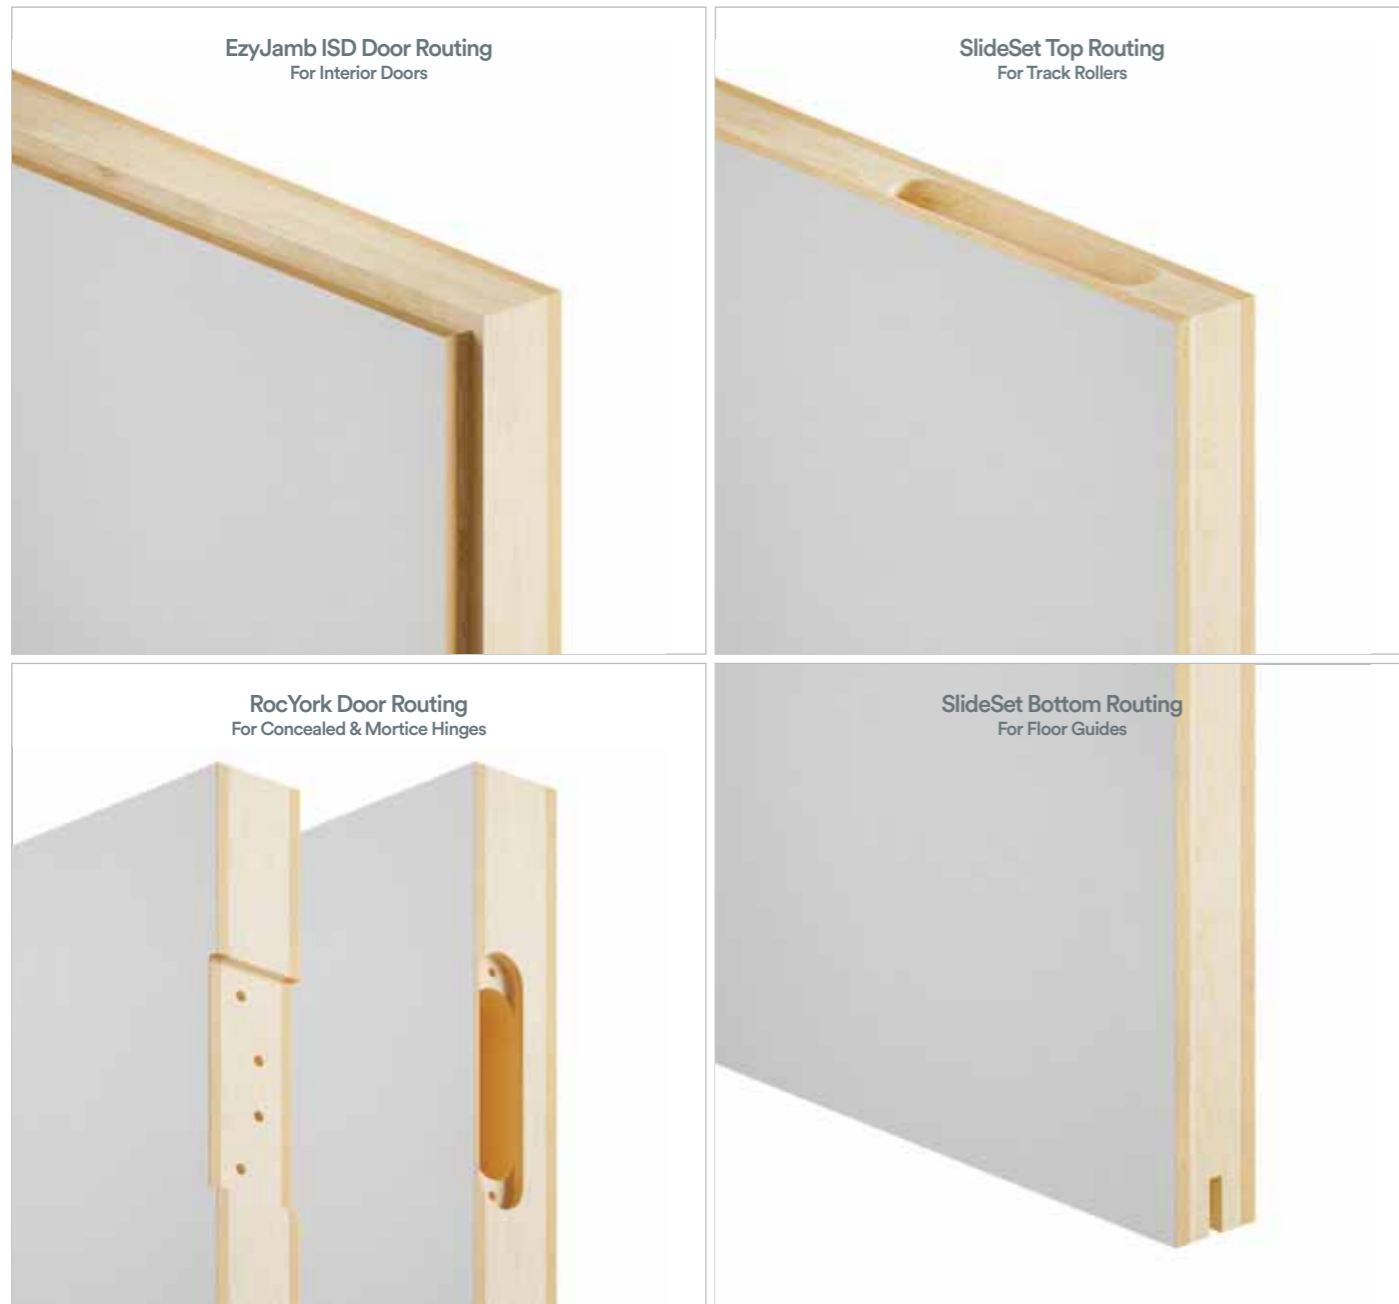

Custom sizes available on request.

The flush finish aesthetic coated for exterior durability.

Specification Details

Door Height	2040mm / 2340mm	<i>(Custom heights also available)</i>
Door Widths	420 - 1200mm	<i>(Custom widths also available)</i>
Door Thickness	40mm	3.2mm weather resistant skin 42mm x 33mm pine frame 33mm chipboard core
Features	2 Glass Options - Clear / Translucent (Frosted)	

i Custom sizes available on request, not available with EzyJamb Door Frames.

Door Options

EzyDor | Door Style

EzyDor | Door Preparation

EzyDor | Additional Door Options

1 EzyDor Entrance Doors not available with EzyJamb Door Frames or RocYork Door Hinges