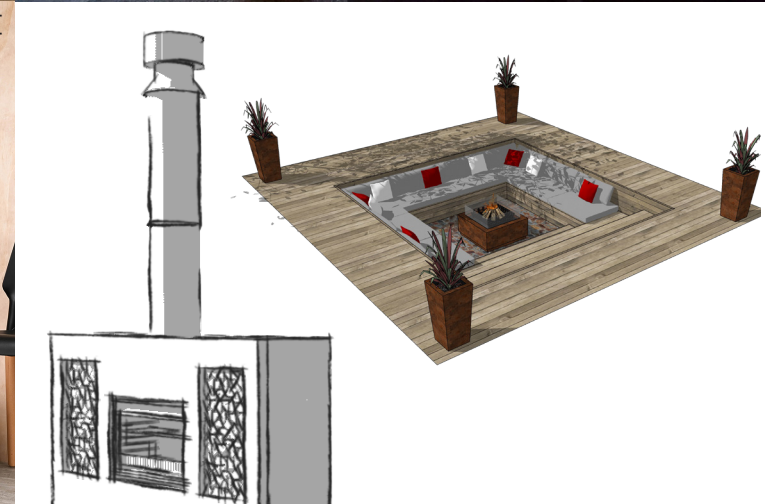

Specialising in custom designs, we give our discerning clients a unique product that is built to last and sure to enhance the property's value & appeal.

TRADITIONAL GAS

STUDIO COMPACT WALL-MOUNT

GENERAL WOOD