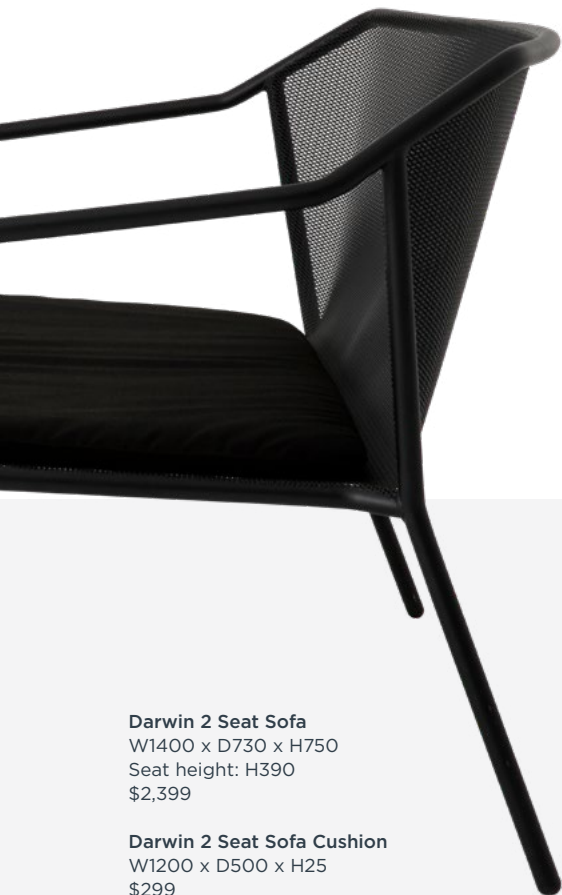

Choose your own cover from our outdoor fabric range.

Luxurious cushions designed for comfort

Additional top seat swag to complement the setting

Hand finished zinc stainless steel

**Darwin Lounge Chair**  
W770 x D730 x H750  
Seat height: H390  
\$1,079

Find our furniture range  
online at [ecooutdoor.co.nz](http://ecooutdoor.co.nz)

**Darwin Lounge Chair Cushion**  
W590 x D500 x H25  
\$179

**Darwin 2 Seat Sofa**  
W1400 x D730 x H750  
Seat height: H390  
\$2,399