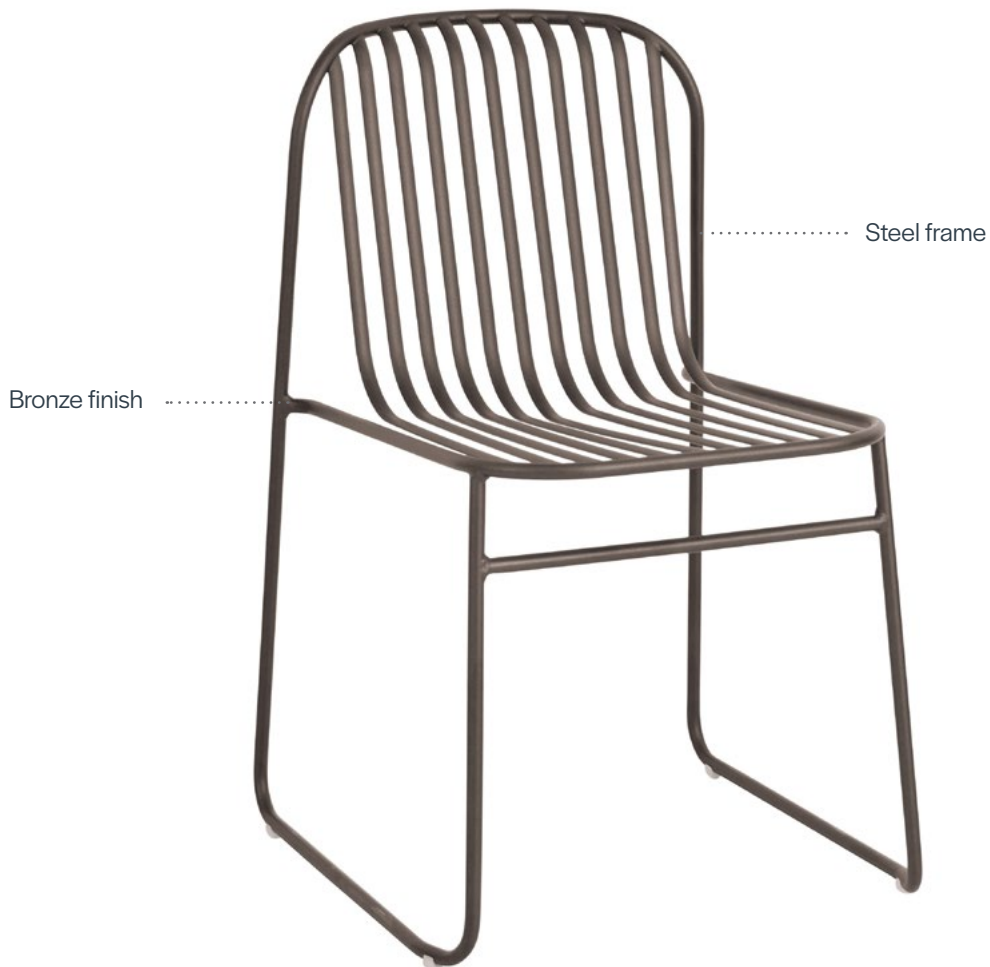

**Watego Ottoman**

W900 x D800 x H305  
\$1,618 (Basics fabric)

**Watego Coffee Table**

W800 x D800 x H305  
\$779

**Watego Side Table**

W300 x D900 x H600  
\$719

# Riviera

An elegant spin on more traditional metal garden furniture.

**Riviera Bar Stool**  
W550 x D525 x H960  
Seat height: H750  
\$1,079

**Riviera Easy Chair**  
W665 x D720 x H690  
\$1,319

**Riviera Dining Chair**  
W500 x D565 x H780  
Seat height: H465  
\$839