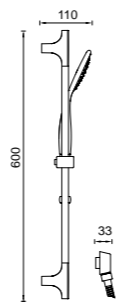

HAND SHOWER ON RAIL

3 Star Flow Rate 8.5L/min
WELS Registration
#S15280
#S15280(v) (finishes)

- 1SRA
- 1SRA-B
- 1SRA-BN
- 1SRA-GM