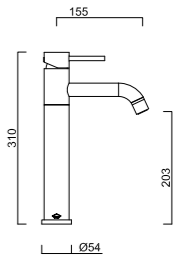

HIGH BASIN MIXER
4 Star Flow Rate 6.5L/min
WELS Registration
#T369619(v)

● VTA012-316-BR

CURVED WALL SPOUT
4 Star Flow Rate 7L/min
WELS Registration
#T37472

● WSS001-316