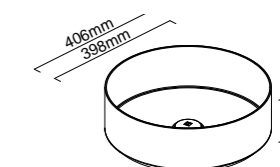

SQUARE BASIN
L400 x W350 x H130mm
Includes Matching Waste

- 304SQ
- 304SQ-B
- 304SQ-CO
- 304SQ-G

Designed and engineered for ease of use, durability and style, the range of toilets offer total appeal, with an elegant design and a sleek finish.