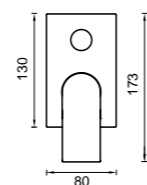

SHOWER/BATH DIVERTER MIXER
Supplied as two parts.
Suitable for 70mm cavity.

- 1SHD-EXT + SHD-INT-SP
- 1SHD-EXT-B + SHD-INT-SP-BPC
- 1SHD-EXT-BN + SHD-INT-SP-BN
- 1SHD-EXT-GM + SHD-INT-SP-GM

Park Avenue Wall Bath Set **1BT-WS**
Patinato Bath **22829**