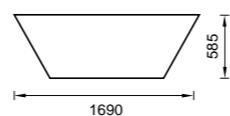

1550 x 950 x 490mm
90kg unfilled, 342 litres
Fits two adults

STONE PLUG + WASTE 22529

Optional

SONTUOSO STONE BATH 22436*

1690 x 700 x 585mm
71kg unfilled, 179 litres

*Order in only

STONE PLUG + WASTE 22529