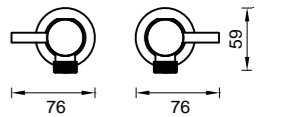

3 Piece Basin Set - Cross Handle 3GBS-C-B
Park Avenue MK2 Inset Basin Code 123380

- CHROME
- BLACK (B)

REMOTE HOB BASIN MIXER

- RHBM

WASHING MACHINE STOPS

- 3WMS

SQUARE NECK LAUNDRY SPOUT

4 Star Flow Rate 7.5L/min
WELS Registration
#T17048