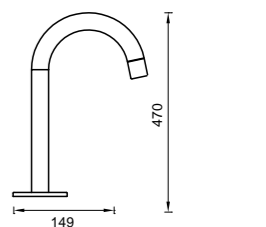

4 Star Flow Rate 6.5 L/min
WELS Registration
#T27553

- 3S-HBM

3 PIECE BASIN SET –
CROSS HANDLE

4 Star Flow Rate 6.5L/min
WELS Registration
#T17037(v) (finishes)

- 3GBS-C
- 3GBS-C-B