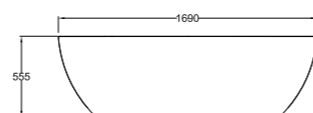

**FORMOSO NATURAL STONE
WHITE BATH 1409**

1500 x 750 x 555mm
92kg unfilled, 230 litres.
Includes matching plug + waste.