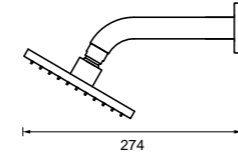

ABS ROUND SHOWER HEAD – 5 FUNCTION

3 Star Flow Rate 8.0L/min
#S13735

● LAA01

ABS ROUND SHOWER HEAD

3 Star Flow Rate 9.0L/min
WELS Registration
#S13763 (Chrome)
#S13763(v) (Finishes)

● LAA02

● LAA02-B

ABS ROUND HORIZONTAL SHOWER