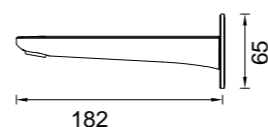

220MM WALL SPOUT
4 Star Flow Rate, 7L/min
WELS Registration
#T37945 (Chrome)
#T37945(v) (finishes)

- 7S-C220
- 7S-C220-B
- 7S-C220-BN
- 7S-C220-BB
- 7S-C220-GM