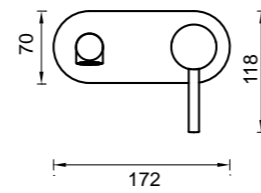

- CHROME
- BRUSHED NICKEL (BN)
- BLACK (B)
- GUN METAL (GM)

**SQUARE WALL BASIN SET/
CURVED SPOUT**

4 Star Flow Rate 7.0L/min

WELS Registration

#T29263 (chrome)

#T29263(v) (finishes)

WITHOUT INWALL BODY

- 3SBC-WS-B
- 3SBC-WS-BN
- 3SBC-WS-GM

**SQUARE WALL BASIN/BATH SET
CURVED SPOUT**

NEW MODEL
INCLUDES INWALL BODY

4 Star Flow Rate 7.0L/min

WELS Registration

#T37336

- 3SBC-2WS
- 3SBC-2WS-B

WALL BASIN SET

4 Star Flow Rate 7.0L/min

WELS Registration

#T17041 (chrome)

#T17041(v) (finishes)

WITHOUT INWALL BODY

- 3B-WS
- 3B-WS-B

COMPLETE SHOWER MIXER

Supplied as two parts.

- 3SH-EXT + SH-INT
- 3SH-EXT-BPC + SH-INT-BPC
- 3SH-EXT-BN + SH-INT-BN
- 3SH-EXT-GM + SH-INT-GM

**COMPLETE SHOWER/BATH
DIVERTER MIXER**

Supplied as two parts.

Suitable for 70mm cavity.

- 3SHD-EXT + SHD-INT-SP
- 3SHD-EXT-B + SHD-INT-SP-BPC
- 3SHD-EXT-BN + SHD-INT-SP-BN
- 3SHD-EXT-GM + SHD-INT-SP-GM

**BATH MIXER
WITH HAND SHOWER**

3 Star Flow Rate 8.0L/min

Floor mounted.

WELS Registration

#S15035

- 3FM-BTM

**WALL BASIN/BATH SPOUT
230MM**

4 Star Flow Rate 7.0L/min

Supplied with an open flow aerator
to use over a bath.

WELS Registration

#T17039 (chrome)

#T17039(v) (finishes)

- 3S-C
- 3S-C-B
- 3S-C-BN
- 3S-C-GM

WALL SPOUT 200MM

4 Star Flow Rate 7.0L/min

Supplied with an open flow aerator
to use over a bath.

WELS Registration

#T21389 (chrome)

#T21389(v) (finishes)

- 3S-C200
- 3S-C200-B

WALL BASIN/BATH SPOUT 165MM

4 Star Flow Rate 7.0L/min

Supplied with an open flow aerator
to use over a bath.

WELS Registration

#T21388 (chrome)

#T21388(v) (finishes)

- 3S-C165
- 3S-C165-B
- 3S-C165-BN
- 3S-C165-GM

WALL SPOUT 200MM

4 Star Flow Rate 7.0L/min

Supplied with an open flow aerator
to use over a bath.

WELS Registration

#T17070 (chrome)

#T17070(v) (finishes)

- 3BS-S
- 3BS-S-B

3 PIECE WALL BASIN SET

4 Star Flow Rate 7.0L/min