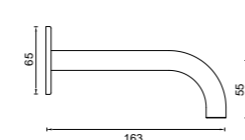

CURVED BASIN SPOUT 220MM

4 Star Flow Rate 7.0L/min

WELS Registration
#T32653 (chrome)
#T32653(v) (finishes)

- 6S-C220
- 6S-C220-B
- 6S-C220-BN
- 6S-C220-BB
- 6S-C220-GM