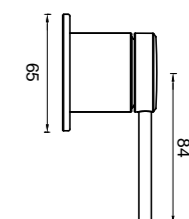

**COMPLETE SHOWER/
BATH MIXER**
Supplied as two parts

- 6SH-EXT+ 6SH-INT
- 6SH-EXT-B+ 6SH-INT-B
- 6SH-EXT-BN+ 6SH-INT-BN
- 6SH-EXT-BB+ 6SH-INT-BB
- 6SH-EXT-GM+ 6SH-INT-GM