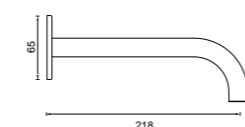

3 HOLE BATH/SHOWER MIXER SET

Not Star Rated 7.0L/min

WELS Registration
#S13190 (chrome)
#S13190(v) (finishes)

- 6BS-WS
- 6BS-WS-B
- 6BS-WS-BN
- 6BS-WS-BB
- 6BS-WS-GM