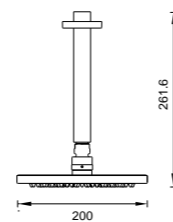

ABS SQUARE 200MM HEAD WITH 200MM DROP

3 Star Flow Rate 8.5/L min
Wels Registration
#S13836

● LDA02