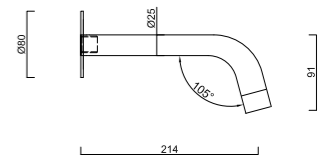

SHOWER MIXER INTERNAL & EXTERNAL

● WMS001-316