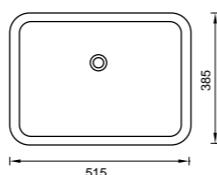

Overall size 355 x 355 x 120mm
Supplied with chrome pop up waste.

**PARK AVENUE MK 2
INSET BASIN WHITE**
123380 (1TH)

Overall size 465 x 465 x 160mm
Supplied with white pop up waste.
Includes slotted overflow.

**PARK AVENUE
UNDERCOUNTER BASIN WHITE**
123348

Overall size 540 x 350 x 146mm
Includes overflow.
Supplied with chrome pop up waste.
Brackets included.

POCO COUNTERTOP BASIN
123130*

Overall size 460 x 425 x D105 mm
Supplied with chrome pop up waste.