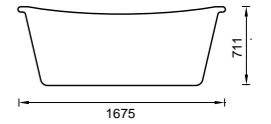

BALTHAZAR STONE BATH WITH STAINLESS STEEL OUTER 22833*

STONE PLUG + WASTE 22529
Optional