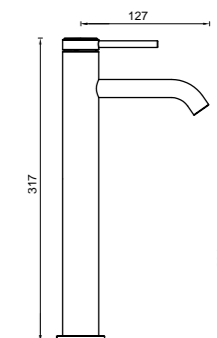

BASIN MIXER
4 Star Flow Rate 6.5L/min
#T32651 (chrome)
#T32651(v) (finishes)

- 6B1
- 6B1-B
- 6B1-BN
- 6B1-BB
- 6B1-GM