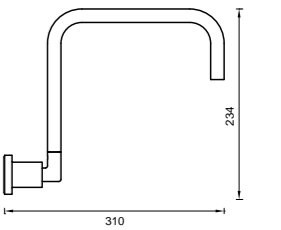

GOOSENECK LAUNDRY SPOUT

4 Star Flow Rate 7.0L/min
WELS Registration
#T17047

- 3GLS