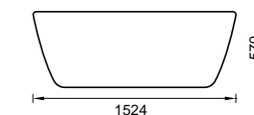

Optional

Byron Stone Bath 21128

CLEARSTONE GLOSS (NO OVERFLOW HOLE)

CANAL STONE BATH 22839*

1524 x 800 x 570mm
93kg unfilled, 237.5 litres
Made To Order

CANAL STONE BATH 22840

1800 x 800 x 570mm
107kg unfilled, 294.5 litres