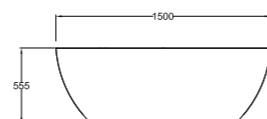

NATURAL STONE MATT (WITH OVERFLOW HOLE)

**FORMOSO NATURAL STONE
WHITE BATH 27474**

Overall size 1690 x 800 x 555mm
120kg unfilled, 292 litres.
Includes matching plug + waste.

**FORMOSO NATURAL STONE
WHITE BATH 27472**

1500 x 750 x 555mm
92kg unfilled, 230 litres
Includes matching plug + waste.

NATURAL STONE GLOSS (WITH OVERFLOW HOLE)

**FORMOSO NATURAL STONE
WHITE BATH 1311**

1690 x 800 x 555mm,
120kg unfilled, 292 litres.
Includes matching plug + waste.

**FORMOSO NATURAL STONE
WHITE BATH 1409**

1500 x 750 x 555mm
92kg unfilled, 230 litres.
Includes matching plug + waste.