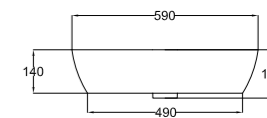

Formosa Natural Stone Basin 1307

NATURAL STONE GLOSS

FORMOSA NATURAL STONE BASIN 1307
Overall size 590 x 390 x 140mm
Includes matching white plug + waste

VICENZA NATURAL STONE BASIN 1306
Overall size 590 x 390 x 140mm
Includes matching white plug + waste