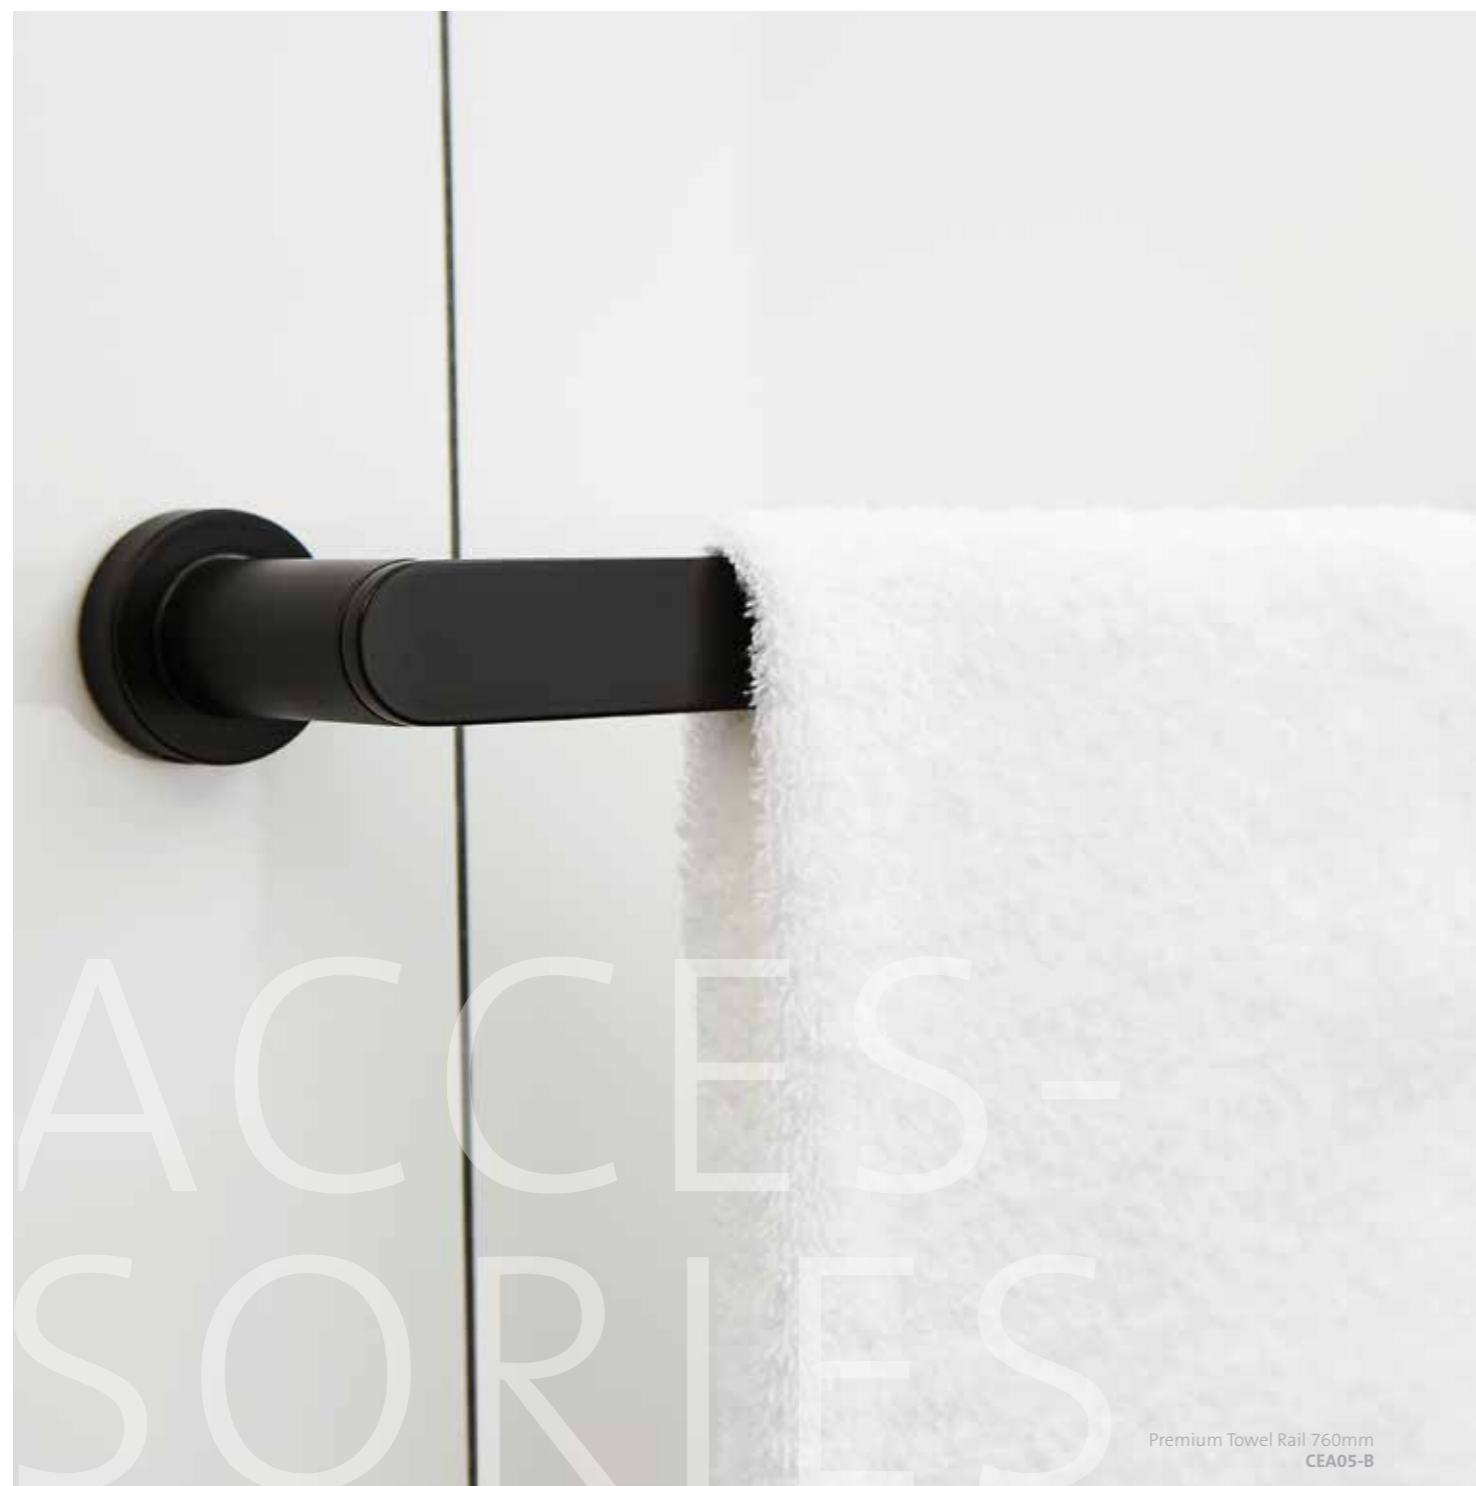

A complimentary range of tailored, functional and attractive accessories from Gareth Ashton are available to enhance any space.

- CHROME
- BLACK (B)
- BRUSHED NICKEL (BN)

Premium Towel Rail 760mm
CEA05-B

PREMIUM TOWEL RAIL 760MM ● CEA05 ● CEA05-BN ● CEA05-B	PREMIUM TOWEL RING ● CEA01 ● CEA01-BN ● CEA01-B
PREMIUM ROBE HOOK ● CEA02 ● CEA02-BN ● CEA02-B	PREMIUM SHELF 300MM ● CEA04 ● CEA04-BN ● CEA04-B
PREMIUM TOILET ROLL HOLDER ● CEA03 ● CEA03-BN ● CEA03-B	PREMIUM DOUBLE TOILET ROLL HOLDER ● CEA08 ● CEA08-B