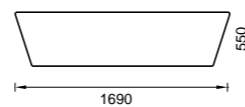

STONE PLUG + WASTE 22529
Optional