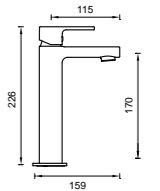

BASIN MIXER
5 Star Flow Rate 5.0L/min
WELS Registration
#T17052 (chrome)
#T17052(v) (finishes)

● 2B1
● 2B1-B