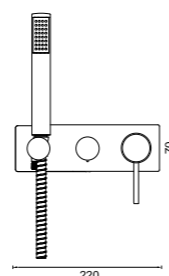

Poco Wall Basin Set 200mm 6B-WS220-GM
Suntuoso Basin 22846P

- 1 Hand Shower Set 6HSS-BB
- 2 Park Avenue Rimless Pan LT-1003D-R
- 3 Curved Basin Spout 220mm 6S-C220-BB
Complete Shower/Bath Mixer 6SH-EXT-BB + 6SH-INT-BB