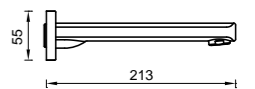

Boasting a unique elegance and a sleek style, Madison Avenue brings warmth and timeless ease to the bathroom.

● CHROME ● BLACK (B)

HIGH BASIN MIXER
5 Star Flow Rate 5.0L/min
WELS Registration
#T17051 (chrome)
#T17051(v) (finishes)

● 2B2
● 2B2-B

BASIN MIXER
5 Star Flow Rate 5.0L/min
WELS Registration
#T17052 (chrome)
#T17052(v) (finishes)

● 2B1
● 2B1-B

WALL BASIN SPOUT
6 Star Flow Rate 4.5L/min
Supplied with an open flow aerator for use over a bath.
WELS Registration
#T17071 (chrome)
#T17071(v) (finishes)

● 2BS-S
● 2B2-S-B

SHOWER MIXER
Supplied as two parts.

● 2SH-EXT + SH-INT
● 2SH-EXT-B + SH-INT-BPC

SHOWER/BATH DIVERTER MIXER
Supplied as two parts.
Suitable for 70mm cavity.

● 2SHD-EXT + SH-INT-SP
● 2SHD-EXT-B + SHD-INT-SP-BPC

WALL BASIN/BATH SET
NEW MODEL
INCLUDES INWALL BODY
4 Star Flow Rate 6.5L/min
WELS Registration
#T37573 (chrome)
#T37573(v) (finishes)

● 2B-2WS
● 2B-2WS-B

WALL BASIN SET
6 Star Flow Rate 4.5L/min
WELS Registration
#T17050 (chrome)
#T17050(v) (finishes)
WITHOUT INWALL BODY

● 2B-WS
● 2B-WS-B

WALL BATH SET
WITHOUT INWALL BODY

● 2BT-WS-B