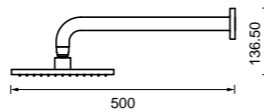

ABS SQUARE HORIZONTAL SHOWER

3 Star Flow Rate 9.0L/min
WELS Registration
#S13835

● LAA04