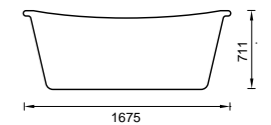

STONE PLUG + WASTE 22529
Optional