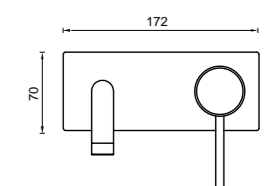

KNURLED WALL BASIN SET 220MM
4 Star Flow Rate, 6.5L/min
WELS Registration
#T37572 (Chrome)
#T37572(v) (finishes)

- 6B-WS220-K
- 6B-WS220-KB
- 6B-WS220-KBN
- 6B-WS220-KBB
- 6B-WS220-KGM