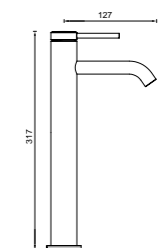

KNURLED HIGH BASIN MIXER
4 Star Flow Rate, 6.5L/min
WELS Registration
#T37179 (Chrome)
#T37179(v) (finishes)

1. CHROME
   - BLACK (B)
   - BRUSHED NICKEL (BN)
   - BRUSHED BRASS (BB)
   - GUN METAL (GM)
2. 6B3-K
   - 6B3-KB
   - 6B3-KBN
   - 6B3-KBB
   - 6B3-KGM