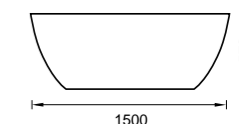

The Gareth Ashton Clearwater Baths have been brought together using international designers to create a stunning and elegant range of free-standing baths using the finest materials and engineering.

CLEARSTONE MATT (NO OVERFLOW HOLE)

BYRON STONE BATH 26385

1500 x 800 x 570mm
67kg unfilled, 218 litres

BYRON STONE BATH 26922

1690 x 800 x 570mm
84kg unfilled, 277 litres

STONE PLUG + WASTE 26933

Optional

CLEARSTONE GLOSS (NO OVERFLOW HOLE)

BYRON STONE BATH 21127

1500 x 800 x 570mm
67kg unfilled, 224 litres

BYRON STONE BATH 21128

1690 x 800 x 570mm
84kg unfilled, 277 litres

STONE PLUG + WASTE 22529

Optional