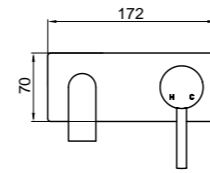

**SQUARE WALL BASIN/BATH SET
CURVED SPOUT**

NEW MODEL
INCLUDES INWALL BODY

4 Star Flow Rate 7.0L/min

WELS Registration

#T37336

- 3SBC-2WS
- 3SBC-2WS-B