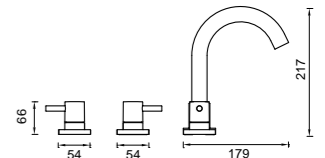

- 3BS-S
- 3BS-S-B

3 PIECE WALL BASIN SET

4 Star Flow Rate 7.0L/min

WELS Registration

#T17038

- 3WS

GOOSENECK 3 PIECE BATH SET

- 3GBTS