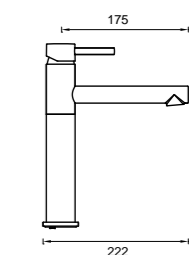

BASIN MIXER

4 Star Flow Rate 6.5L/min
WELS Registration
#T17058 (chrome)
#T17058(v) (finishes)

- 3B1
- 3B1-B
- 3B1-BN
- 3B1-GM