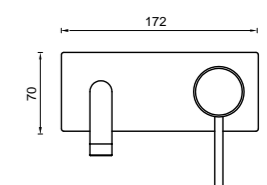

Poco K is an elegant tapware range delivering a stunning knurled pattern that has been meticulously rolled into the quality material.

KNURLED HIGH BASIN MIXER
4 Star Flow Rate, 6.5L/min
WELS Registration
#T37179 (Chrome)
#T37179(v) (finishes)

1. CHROME
   - BLACK (B)
   - BRUSHED NICKEL (BN)
   - BRUSHED BRASS (BB)
   - GUN METAL (GM)
2. 6B3-K
   - 6B3-KB
   - 6B3-KBN
   - 6B3-KBB
   - 6B3-KGM

KNURLED BASIN MIXER
4 Star, 6.5L/min
WELS Registration
#T37178 (Chrome)
#T37178(v) (finishes)

- 6B1-K
- 6B1-KB
- 6B1-KBN
- 6B1-KBB
- 6B1-KGM

KNURLED WALL BASIN SET 165MM
4 Star Flow Rate, 6.5L/min
WELS Registration
#T37571 (Chrome)
#T37571(v) (finishes)

- 6B-WS165-K
- 6B-WS165-KB
- 6B-WS165-KBN
- 6B-WS165-KBB
- 6B-WS165-KGM

KNURLED WALL BASIN SET 220MM
4 Star Flow Rate, 6.5L/min
WELS Registration
#T37572 (Chrome)
#T37572(v) (finishes)

- 6B-WS220-K
- 6B-WS220-KB
- 6B-WS220-KBN
- 6B-WS220-KBB
- 6B-WS220-KGM

KNURLED SHOWER MIXER
Supplied as two parts

- 6SH-EXT-K + 6SH-INT
- 6SH-EXT-KB + 6SH-INT-B
- 6SH-EXT-KBN + 6SH-INT-BN
- 6SH-EXT-KBB + 6SH-INT-BB
- 6SH-EXT-KGM + 6SH-INT-GM

KNURLED SHOWER DIVERTOR
Supplied as two parts

- 6SHD-EXT-K + 6SHD-INT
- 6SHD-EXT-KB + 6SHD-INT-B
- 6SHD-EXT-KBN + 6SHD-INT-BN
- 6SHD-EXT-KBB + 6SHD-INT-BB
- 6SHD-EXT-KGM + 6SHD-INT-GM