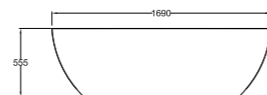

**FORMOSO NATURAL STONE
WHITE BATH 27472**

1500 x 750 x 555mm
92kg unfilled, 230 litres
Includes matching plug + waste.