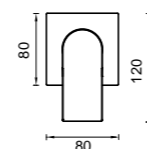

- CHROME
- BLACK (B)
- BRUSHED NICKEL (BN)
- GUN METAL (GM)

FLOOR MOUNTED BATH FILLER
Not Star Rated 6.5L/min
WELS Registration
#S12748

- 1FM-BTM

WALL BASIN SET
5 Star Flow Rate 5.0L/min
WELS Registration
#T17053 (chrome)
#T17053(v) (finishes)

- 1B-WS
- 1B-WS-BN

WITHOUT INWALL BODY

WALL BATH SET
WITHOUT INWALL BODY

- 1BT-WS-BN
- 1BT-WS-GM

WALL BASIN/BATH SET
NEW MODEL
INCLUDES INWALL BODY
4 Star Flow Rate 6.5L/min
WELS Registration
#T37574 (chrome)
#T37574(v) (finishes)

- 1B-2WS
- 1B-2WS-B
- 1B-2WS-BN
- 1B-2WS-GM

SHOWER MIXER
Supplied as two parts.

- 1SH-EXT + SH-INT
- 1SH-EXT-B + SH-INT-BPC
- 1SH-EXT-BN + SH-INT-BN
- 1SH-EXT-GM + SH-INT-GM

SHOWER/BATH DIVERTER MIXER
Supplied as two parts.
Suitable for 70mm cavity.

- 1SHD-EXT + SHD-INT-SP
- 1SHD-EXT-B + SHD-INT-SP-BPC
- 1SHD-EXT-BN + SHD-INT-SP-BN
- 1SHD-EXT-GM + SHD-INT-SP-GM