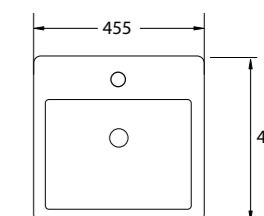

Overall size 455 x 425 x D200 mm
Supplied with chrome pop up waste.