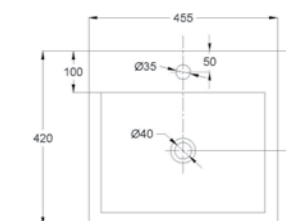

Overall size 455 x 420 x 100mm
Supplied with chrome pop up waste.

**PARK AVENUE MK 2
WALL HUNG BASIN WHITE**
123382 (1TH)