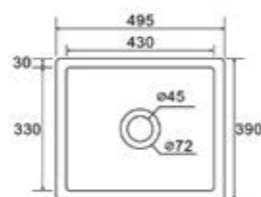

Overall size 355 x 355 x 120mm
Supplied with chrome pop up waste.

**PARK AVENUE MK 2
INSET BASIN WHITE**
123380 (1TH)

Overall size 465 x 465 x 160mm
Supplied with white pop up waste.
Includes slotted overflow.

**PARK AVENUE
UNDERCOUNTER BASIN WHITE**
123348

Overall size 540 x 350 x 146mm
Includes overflow.
Supplied with chrome pop up waste.
Brackets included.

POCO COUNTERTOP BASIN
123130*

Overall size 460 x 425 x D105 mm
Supplied with chrome pop up waste.

**PARK AVENUE
UNDERMOUNT BASIN WHITE**
123478*

Overall size 495 x 390 x 170mm
Includes overflow.
Supplied with chrome pop up waste.
Brackets included.

POCO INSET BASIN
123474

Overall size 455 x 425 x D200 mm
Supplied with chrome pop up waste.