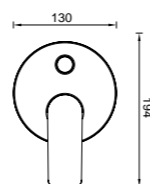

Wall Spout 165mm Brushed Brass 7S-C165-BB