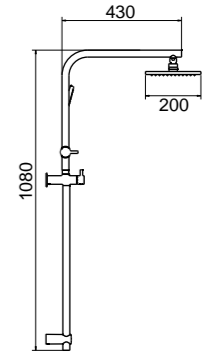

ENSEMBLE OVERHEAD & HAND SHOWER SQUARE RAIL

3 Star Flow Rate 8.5L/min
Wels Registration
#S13997
#S13997(v) Finishes

● RHB08

● RHB08-B

● RHB08-BB

● RHB08-BN

● RHB08-GM