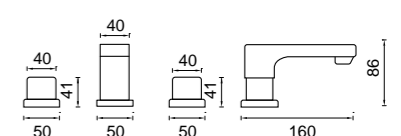

- CHROME
- BLACK (B)
- BRUSHED NICKEL (BN)
- GUN METAL (GM)

The rectangular forms of Park Avenue achieve a clean look to fulfil an aspiration for aesthetic simplicity.

PARK AVENUE

HIGH BASIN MIXER
6 Star Flow Rate 4.5L/min
WELS Registration
#T17055 (chrome)
#T17055(v) (finishes)

- 1B2
- 1B2-B
- 1B2-BN
- 1B2-GM

BASIN MIXER
6 Star Flow Rate 4.5L/min
WELS Registration
#T17056 (chrome)
#T17056(v) (finishes)

- 1B1
- 1B1-B
- 1B1-BN
- 1B1-GM

WALL BASIN SPOUT 2 PIECE
5 Star Flow Rate 5.0L/min
Supplied with an open flow aerator
for use over a bath.
#T17072 (chrome)
#T17072(v) (finishes)

- 1BS-S
- 1BS-S-B
- 1BS-S-BN
- 1BS-S-GM

WALL TOP ASSEMBLIES

- 1WTA

3 PIECE BASIN SET
4 Star Flow Rate 6.5L/min
WELS Registration
#T17054

- 1BS