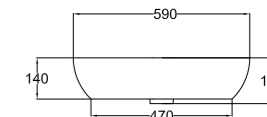

FORMOSA NATURAL STONE BASIN 1307
Overall size 590 x 390 x 140mm
Includes matching white plug + waste