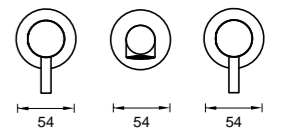

GOOSENECK 3 PIECE BATH SET

- 3GBTS