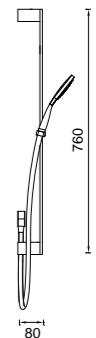

● SRB09-BN

SILHO STREAM RAIL + HAND SHOWER

3 Star Flow Rate 8.0L/min
WELS Registration
#S08736

● SRB09-2

- CHROME
- BLACK (B)
- BRUSHED NICKEL (BN)
- GUN METAL (GM)
- BRUSHED BRASS (BB)

HAND SHOWER ON RAIL