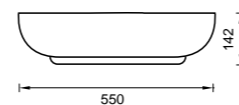

PLURO STONE BASIN 22845P
Overall size 550 x 350 x 142mm
Includes chrome click clack plug + waste.