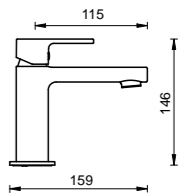

WALL BASIN SPOUT
6 Star Flow Rate 4.5L/min
Supplied with an open flow aerator for use over a bath.
WELS Registration
#T17071 (chrome)
#T17071(v) (finishes)

● 2BS-S
● 2B2-S-B