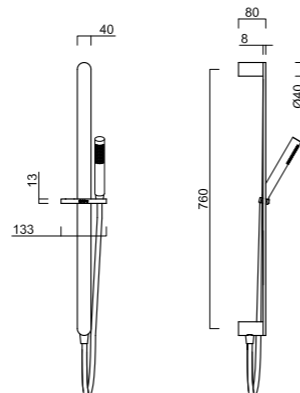

● 316 STAINLESS STEEL

FREESTANDING ARCH RAIL + HAND SHOWER ● RHS07-316
4 Star Flow Rate 6.5L/min
WELS Registration
#S15601

HAND SHOWER SET ● SRS11-316
3 Star Flow Rate 8L/min
WELS Registration
#S15504