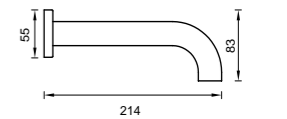

- CHROME
- BRUSHED NICKEL (BN)
- BLACK (B)
- GUN METAL (GM)

**SQUARE WALL BASIN SET/
CURVED SPOUT**

4 Star Flow Rate 7.0L/min

WELS Registration

#T29263 (chrome)

#T29263(v) (finishes)

WITHOUT INWALL BODY

- 3SBC-WS-B
- 3SBC-WS-BN
- 3SBC-WS-GM

**SQUARE WALL BASIN/BATH SET
CURVED SPOUT**

NEW MODEL
INCLUDES INWALL BODY

4 Star Flow Rate 7.0L/min

WELS Registration

#T37336

- 3SBC-2WS
- 3SBC-2WS-B

WALL BASIN SET

4 Star Flow Rate 7.0L/min

WELS Registration

#T17041 (chrome)

#T17041(v) (finishes)

WITHOUT INWALL BODY

- 3B-WS
- 3B-WS-B

COMPLETE SHOWER MIXER

Supplied as two parts.

- 3SH-EXT + SH-INT
- 3SH-EXT-BPC + SH-INT-BPC
- 3SH-EXT-BN + SH-INT-BN
- 3SH-EXT-GM + SH-INT-GM

**COMPLETE SHOWER/BATH
DIVERTER MIXER**

Supplied as two parts.

Suitable for 70mm cavity.

- 3SHD-EXT + SHD-INT-SP
- 3SHD-EXT-B + SHD-INT-SP-BPC
- 3SHD-EXT-BN + SHD-INT-SP-BN
- 3SHD-EXT-GM + SHD-INT-SP-GM

**BATH MIXER
WITH HAND SHOWER**

3 Star Flow Rate 8.0L/min

Floor mounted.

WELS Registration

#S15035

- 3FM-BTM

**WALL BASIN/BATH SPOUT
230MM**

4 Star Flow Rate 7.0L/min

Supplied with an open flow aerator
to use over a bath.

WELS Registration

#T17039 (chrome)

#T17039(v) (finishes)

- 3S-C
- 3S-C-B
- 3S-C-BN
- 3S-C-GM

WALL SPOUT 200MM

4 Star Flow Rate 7.0L/min

Supplied with an open flow aerator
to use over a bath.

WELS Registration

#T21389 (chrome)

#T21389(v) (finishes)

- 3S-C200
- 3S-C200-B

WALL BASIN/BATH SPOUT 165MM

4 Star Flow Rate 7.0L/min

Supplied with an open flow aerator
to use over a bath.

WELS Registration

#T21388 (chrome)

#T21388(v) (finishes)

- 3S-C165
- 3S-C165-B
- 3S-C165-BN
- 3S-C165-GM

WALL SPOUT 200MM

4 Star Flow Rate 7.0L/min

Supplied with an open flow aerator
to use over a bath.

WELS Registration

#T17070 (chrome)

#T17070(v) (finishes)

- 3BS-S
- 3BS-S-B

3 PIECE WALL BASIN SET

4 Star Flow Rate 7.0L/min