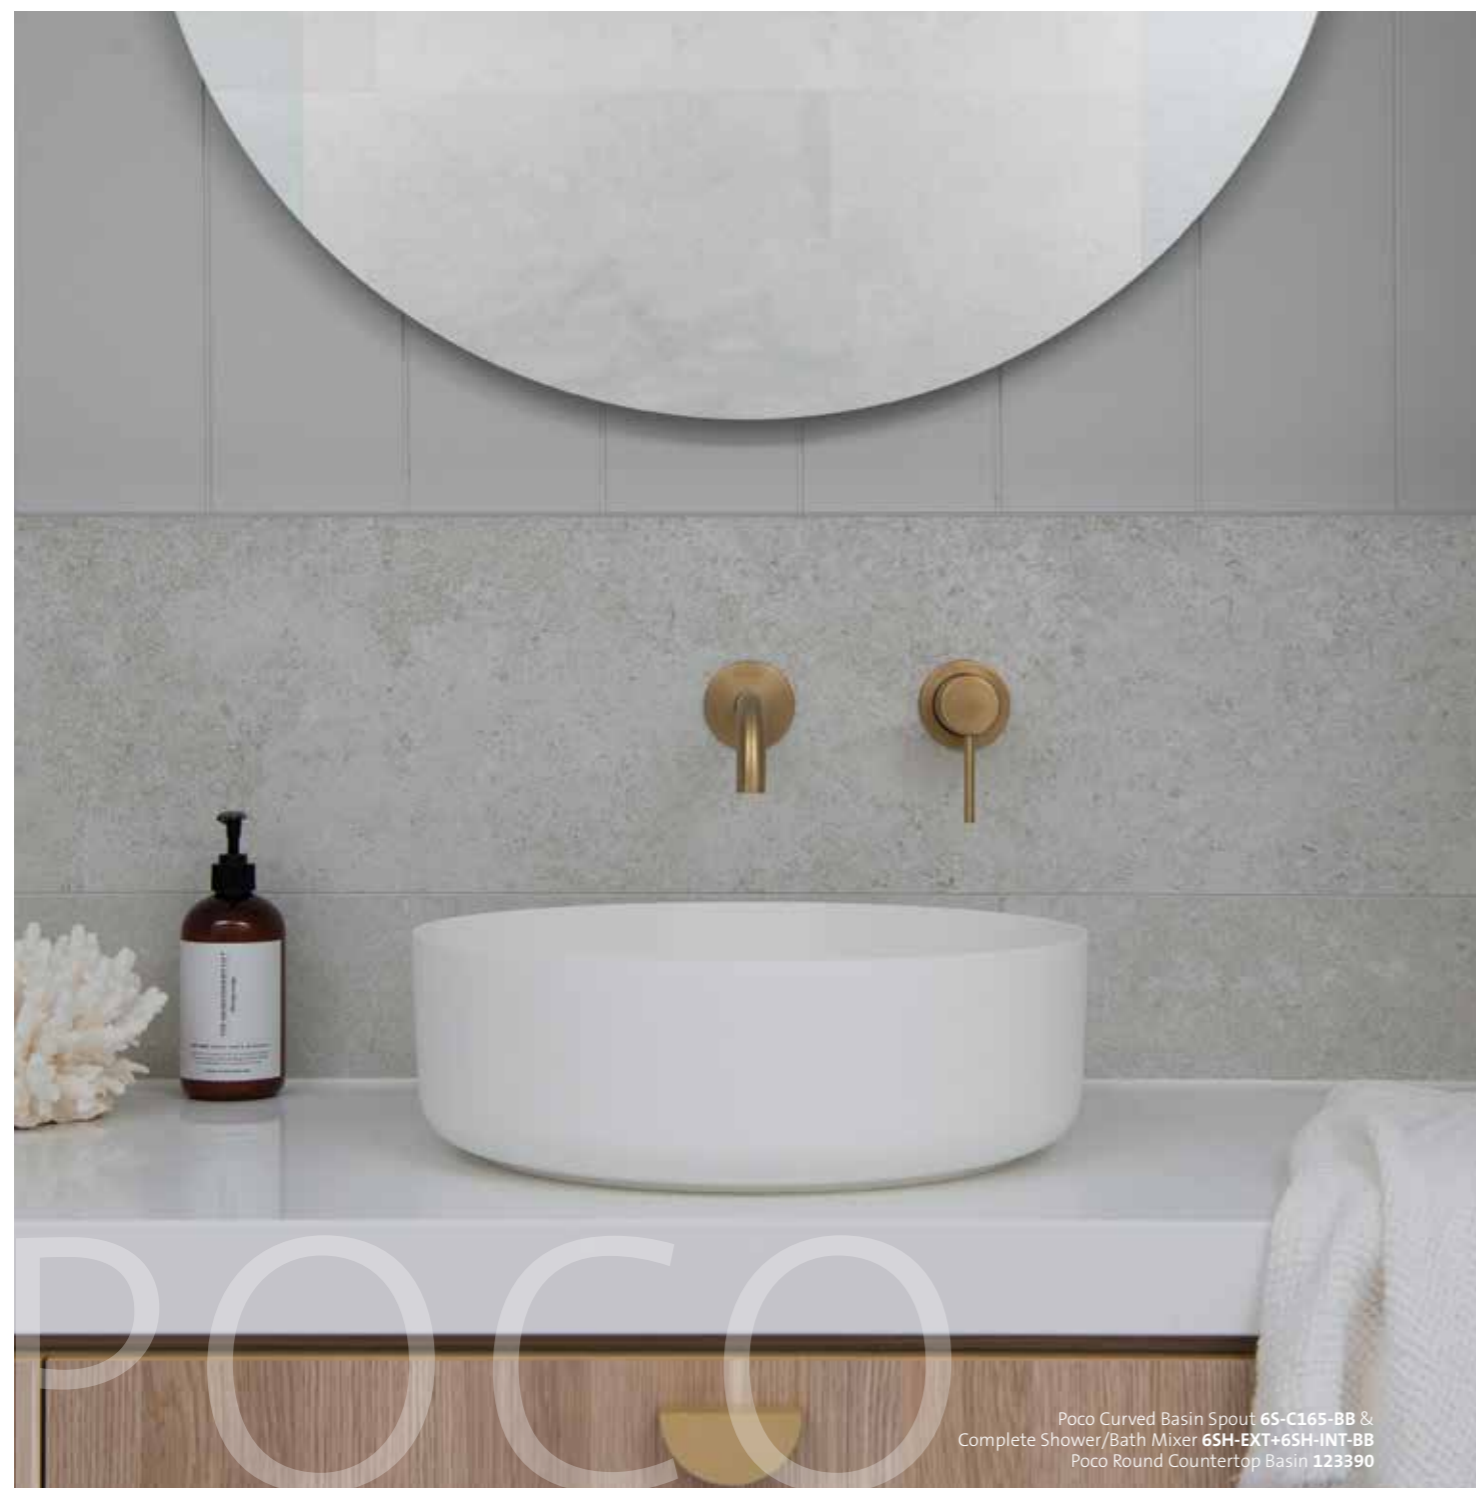

Inspired by the enduring pin-lever design, this elegant tapware delivers a new shape featuring a minimalistic handle and thin cylinder.

Poco Curved Basin Spout 6S-C165-BB & Complete Shower/Bath Mixer 6SH-EXT+6SH-INT-BB
Poco Round Countertop Basin 123390