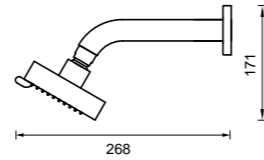

ABS ROUND SHOWER HEAD

3 Star Flow Rate 9.0L/min
WELS Registration
#S13763 (Chrome)
#S13763(v) (Finishes)

● LAA02

● LAA02-B