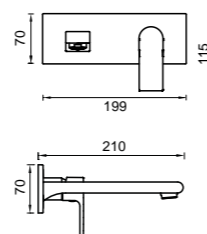

SHOWER MIXER
Supplied as two parts.

- 1SH-EXT + SH-INT
- 1SH-EXT-B + SH-INT-BPC
- 1SH-EXT-BN + SH-INT-BN
- 1SH-EXT-GM + SH-INT-GM