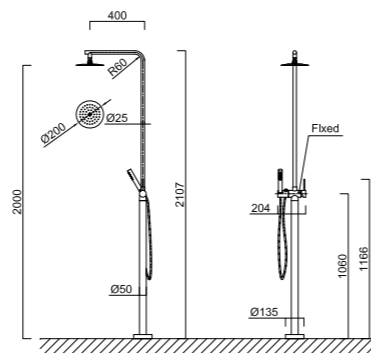

● RDS05-316

● 316 STAINLESS STEEL

ARCH RAIL & HAND SHOWER SET ● RHS06-316
3 Star Flow Rate 8L/min
WELS Registration
#S15602

FREESTANDING ARCH RAIL + HAND SHOWER ● RHS07-316
4 Star Flow Rate 6.5L/min
WELS Registration
#S15601