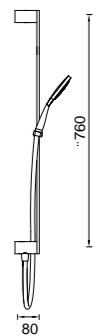

● SRB09-BN

SILHO STREAM RAIL + HAND SHOWER

3 Star Flow Rate 8.0L/min
WELS Registration
#S08736

● SRB09-2

- CHROME
- BLACK (B)
- BRUSHED NICKEL (BN)
- GUN METAL (GM)
- BRUSHED BRASS (BB)

HAND SHOWER ON RAIL