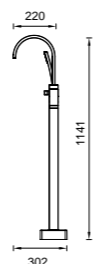

WALL BASIN SET
5 Star Flow Rate 5.0L/min
WELS Registration
#T17053 (chrome)
#T17053(v) (finishes)

- 1B-WS
- 1B-WS-BN

WITHOUT INWALL BODY