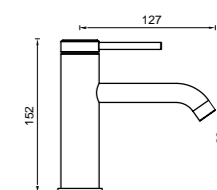

Inspired by the enduring pin-lever design, this elegant tapware delivers a new shape featuring a minimalistic handle and thin cylinder.

- CHROME
- BLACK (B)
- BRUSHED NICKEL (BN)
- BRUSHED BRASS (BB)
- GUN METAL (GM)

HIGH BASIN MIXER
4 Star Flow Rate 6.5L/min
WELS Registration
#T32652 (chrome)
#T32652(v) (finishes)

- 6B2
- 6B2-B
- 6B2-BN
- 6B2-BB
- 6B2-GM

BASIN MIXER
4 Star Flow Rate 6.5L/min
#T32651 (chrome)
#T32651(v) (finishes)

- 6B1
- 6B1-B
- 6B1-BN
- 6B1-BB
- 6B1-GM

**COMPLETE SHOWER/
BATH MIXER**
Supplied as two parts

- 6SH-EXT+ 6SH-INT
- 6SH-EXT-B+ 6SH-INT-B
- 6SH-EXT-BN+ 6SH-INT-BN
- 6SH-EXT-BB+ 6SH-INT-BB
- 6SH-EXT-GM+ 6SH-INT-GM

**COMPLETE SHOWER/BATH
DIVERTER MIXER**
Supplied as two parts

- 6SHD-EXT+ 6SHD-INT
- 6SHD-EXT-B+ 6SHD-INT-B
- 6SHD-EXT-BN+ 6SHD-INT-BN
- 6SHD-EXT-BB+ 6SHD-INT-BB
- 6SHD-EXT-GM+ 6SHD-INT-GM