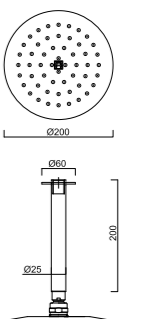

Connect with nature and take your bathroom outdoors with our Gareth Ashton Alfresco Bathroom Range. Manufactured from 316 Marine Grade Stainless Steel, each product has been carefully manufactured to ensure it will stand up to the elements.

● 316 STAINLESS STEEL

HIGH BASIN MIXER
4 Star Flow Rate 6.5L/min
WELS Registration
#T369619(v)

● VTA012-316-BR

CURVED WALL SPOUT
4 Star Flow Rate 7L/min
WELS Registration
#T37472

● WSS001-316

SHOWER MIXER INTERNAL & EXTERNAL

● WMS001-316

ROUND HORIZONTAL OVERHEAD SHOWER
3 Star Flow Rate 9L/min
WELS Registration
#S15603

● RAS11-316

200MM ROUND VERTICAL SHOWER DROP
3 Star Flow Rate 9L/min
WELS Registration
#S15604

● RDS05-316