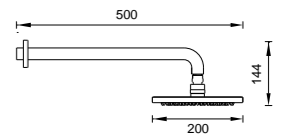

BRASS HORIZONTAL 200MM SHOWER

3 Star Flow Rate 8.5L/min
WELS Registration
#S13955 (Chrome)
#S13855(v) (Finishes)

- 2SHSQ
- 2SHSQ-B
- 2SHSQ-BN
- 2SHSQ-GM
- 2SHSQ-BB