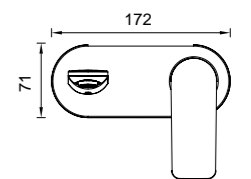

Crafted to precision, the Vela Bathroom Collection will transform your bathroom into a sanctuary of serenity and purification.

- CHROME
- BLACK (B)
- BRUSHED NICKEL (BN)
- BRUSHED BRASS (BB)
- GUN METAL (GM)

HIGH BASIN MIXER
4 Star Flow Rate 6.5L/min
WELS Registration
#T37940 (chrome)
#T37940(v) (finishes)

- 7B2
- 7B2-B
- 7B2-BN
- 7B2-BB
- 7B2-GM

BASIN MIXER
4 Star Flow Rate 6.5L/min
WELS Registration
#T37939 (chrome)
#T37939(v) (finishes)

- 7B1
- 7B1-B
- 7B1-BN
- 7B1-BB
- 7B1-GM

WALL SET WITH 165MM WALL SPOUT
4 Star Flow Rate 7L/min
WELS Registration
#T37946 (Chrome)
#T37946(v) (finishes)

- 7B-WS165
- 7B-WS165-B
- 7B-WS165-BN
- 7B-WS165-BB
- 7B-WS165-GM

WALL SET WITH 220MM WALL SPOUT
4 Star Flow Rate 7L/min
WELS Registration
#T37947 (Chrome)
#T37947(v) (finishes)

- 7B-WS220
- 7B-WS220-B
- 7B-WS220-BN
- 7B-WS220-BB
- 7B-WS220-GM