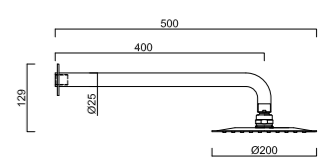

200MM ROUND VERTICAL SHOWER DROP
3 Star Flow Rate 9L/min
WELS Registration
#S15604

● RDS05-316