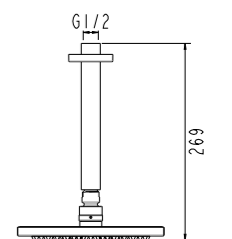

BRASS 400MM ROUND DROPPER

- 1SD400
- 1SD400-B
- 1SD400-BN
- 1SD400-GM
- 1SD400-BB

BRASS VERTICAL SHOWER

3 Star Flow Rate 8.0L/min
WELS Registration
#S11437
#S11437(v) (finishes)

- 1SVRO
- 1SVRO-B
- 1SVRO-BN
- 1SVRO-GM
- 1SVRO-BB