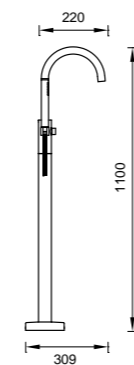

**BATH MIXER
WITH HAND SHOWER**

3 Star Flow Rate 8.0L/min

Floor mounted.

WELS Registration

#S15035

- 3FM-BTM

**WALL BASIN/BATH SPOUT
230MM**

4 Star Flow Rate 7.0L/min

Supplied with an open flow aerator
to use over a bath.

WELS Registration

#T17039 (chrome)

#T17039(v) (finishes)

- 3S-C
- 3S-C-B
- 3S-C-BN
- 3S-C-GM