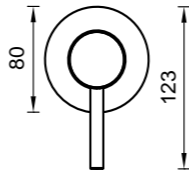

#T17041 (chrome)

#T17041(v) (finishes)

WITHOUT INWALL BODY

- 3B-WS
- 3B-WS-B

COMPLETE SHOWER MIXER

Supplied as two parts.

- 3SH-EXT + SH-INT
- 3SH-EXT-BPC + SH-INT-BPC
- 3SH-EXT-BN + SH-INT-BN
- 3SH-EXT-GM + SH-INT-GM