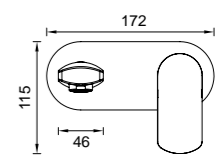

WALL BASIN SET
6 Star Flow Rate 4.5L/min
WELS Registration
#T17050 (chrome)
#T17050(v) (finishes)
WITHOUT INWALL BODY

● 2B-WS
● 2B-WS-B