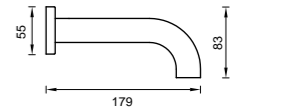

WALL BASIN/BATH SPOUT 165MM

4 Star Flow Rate 7.0L/min

Supplied with an open flow aerator
to use over a bath.

WELS Registration

#T21388 (chrome)

#T21388(v) (finishes)

- 3S-C165
- 3S-C165-B
- 3S-C165-BN
- 3S-C165-GM

WALL SPOUT 200MM

4 Star Flow Rate 7.0L/min

Supplied with an open flow aerator
to use over a bath.

WELS Registration

#T17070 (chrome)

#T17070(v) (finishes)

- 3BS-S
- 3BS-S-B