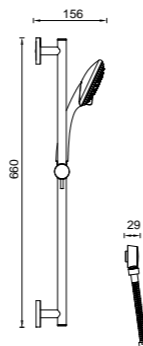

SHOWER ON RAIL 3 FUNCTION

3 Star Flow Rate 8.0L/min
WELS Registration
#S13137 (chrome)
#S13137(v) (finishes)

- SRA07
- SRA07-B
- SRA07-BN
- SRA07-GM
- SRA07-BB