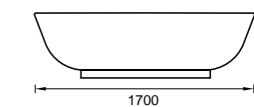

STONE PLUG + WASTE 22529

Optional