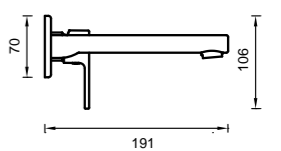

WALL BATH SET
WITHOUT INWALL BODY

● 2BT-WS-B