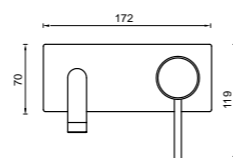

CURVED BASIN SPOUT 165MM

4 Star Flow Rate 7.0L/min

WELS Registration
#T32654 (chrome)
#T32654(v) (finishes)

- 6S-C165
- 6S-C165-B
- 6S-C165-BN
- 6S-C165-BB
- 6S-C165-GM