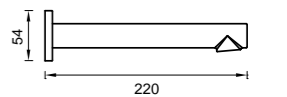

3 PIECE WALL BASIN SET

4 Star Flow Rate 7.0L/min

WELS Registration

#T17038

- 3WS