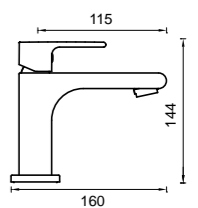

WALL BASIN SPOUT 2 PIECE
5 Star Flow Rate 5.0L/min
Supplied with an open flow aerator
for use over a bath.
#T17072 (chrome)
#T17072(v) (finishes)

- 1BS-S
- 1BS-S-B
- 1BS-S-BN
- 1BS-S-GM