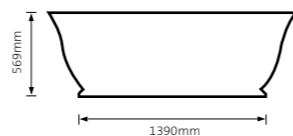

STONE PLUG + WASTE 22529

Optional