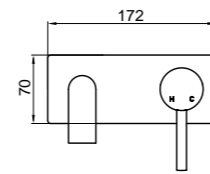

WALL BASIN SET

4 Star Flow Rate 7.0L/min

WELS Registration

#T17041 (chrome)

#T17041(v) (finishes)

WITHOUT INWALL BODY

- 3B-WS
- 3B-WS-B