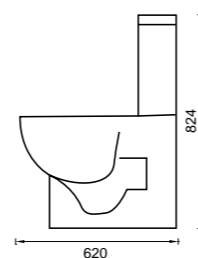

RIMLESS
TECHNOLOGY

POCO RIMLESS UNIVERSAL INLET TOILET SUITE
371380

Wall Faced Rimless Pan, 4.5/3 Litre Dual Flush Cistern,
Supplied with Closed Seat, Universal Trap for S&P,
Connections and Floor Bracket.
WELS 4 Star Rating.

RIMLESS
TECHNOLOGY

LUCIA WALL FACED RIMLESS UNIVERSAL INLET TOILET SUITE
371370

Wall Faced Rimless Pan, 4.5/3 Litre Dual Flush Cistern,
Supplied with Thick Soft Closed Seat, Universal Trap for S&P,
Connections and Floor Bracket.
WELS 4 Star Rating.

RIMLESS
TECHNOLOGY

BURLINGTON TRADITIONAL WALL FACED RIMLESS BACK INLET TOILET SUITE
371455

Wall Faced Rimless Pan, 4.5/3 Litre Dual Flush Cistern,
Supplied with Thick Soft Closed Seat, Universal Trap for S or P
Trap Connection and Floor Bracket.
WELS 4 Star Rating.