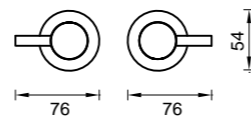

WALL TOP ASSEMBLIES –
CROSS HANDLE

- 3CWT
- 3CWT-B