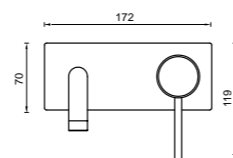

WALL BASIN SET 220MM

4 Star Flow Rate 6.5L/min
Breach Set Included

WELS Registration
#T32655 (chrome)
#T32655(v) (finishes)

- 6B-WS220
- 6B-WS220-B
- 6B-WS220-BN
- 6B-WS220-BB
- 6B-WS220-GM