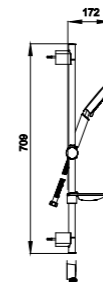

ROUND RAIL SHOWER 5 FUNCTIONS

3 Star Flow Rate 8.0L/min
Wels Registration
#S13956 (chrome)
#S13956(v) (finishes)

- SRA05
- SRA05-B