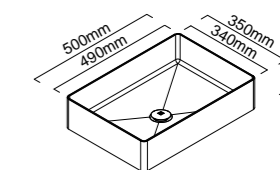

ROUND BASIN
D406mm x H130mm
Includes Matching Waste

- 304RND
- 304RND-B
- 304RND-CO
- 304RND-G