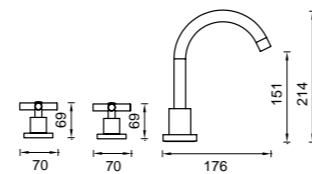

WALL TOP ASSEMBLIES

- 3WTA
- 3WTA-B