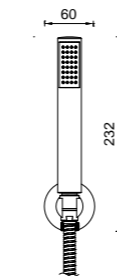

HAND SHOWER SET

3 Star Flow Rate 8.0L/min
WELS Registration
#S13138 (chrome)
#S13138(v) (finishes)

- 6HSS
- 6HSS-B
- 6HSS-BN
- 6HSS-GM
- 6HSS-BB