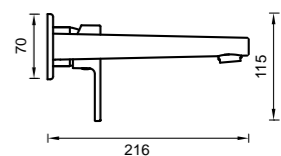

● 2B-2WS
● 2B-2WS-B

WALL BASIN SET
6 Star Flow Rate 4.5L/min
WELS Registration
#T17050 (chrome)
#T17050(v) (finishes)
WITHOUT INWALL BODY

● 2B-WS
● 2B-WS-B

WALL BATH SET
WITHOUT INWALL BODY

● 2BT-WS-B

Characterised by the circle, a subtle element that remains consistent throughout, Lucia is both elegant and practical.