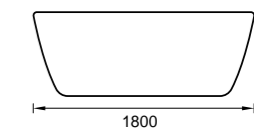

Optional

Byron Stone Bath 21128

CLEARSTONE GLOSS (NO OVERFLOW HOLE)

CANAL STONE BATH 22839*

1524 x 800 x 570mm
93kg unfilled, 237.5 litres
Made To Order

CANAL STONE BATH 22840

1800 x 800 x 570mm
107kg unfilled, 294.5 litres