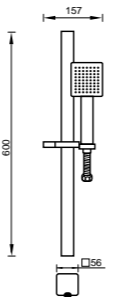

SQUARE FACE HAND SHOWER SET

3 Star Flow Rate 8.5L/Min
Wels Registration
#S13913

- SRA09