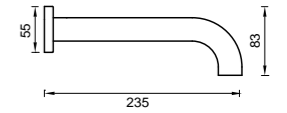

WALL SPOUT 200MM

4 Star Flow Rate 7.0L/min

Supplied with an open flow aerator
to use over a bath.

WELS Registration

#T21389 (chrome)

#T21389(v) (finishes)

- 3S-C200
- 3S-C200-B