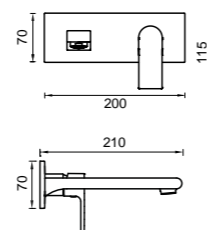

WALL BASIN/BATH SET
NEW MODEL
INCLUDES INWALL BODY
4 Star Flow Rate 6.5L/min
WELS Registration
#T37574 (chrome)
#T37574(v) (finishes)

- 1B-2WS
- 1B-2WS-B
- 1B-2WS-BN
- 1B-2WS-GM