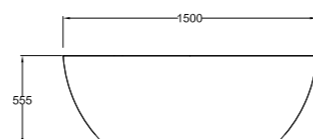

Formosa Natural Stone Bath 1311