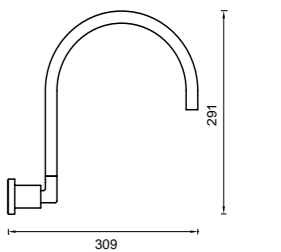

SQUARE HOB BATH SPOUT

- 3S-HSM