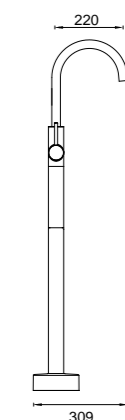

BATH FILLER

- 3BTM
- 3BTM-B
- 3BTM-BN
- 3BTM-BB
- 3BTM-GM

HIGH BASIN MIXER

4 Star Flow Rate 6.5L/min
WELS Registration
#T18695 (chrome)
#T18695(v) (finishes)

- 3B2
- 3B2-B
- 3B2-BN
- 3B2-GM