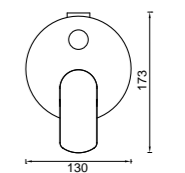

SHOWER/BATH DIVERTER MIXER
Supplied as two parts.
Suitable for 70mm cavity.

● 2SHD-EXT + SH-INT-SP
● 2SHD-EXT-B + SHD-INT-SP-BPC

WALL BASIN/BATH SET
NEW MODEL
INCLUDES INWALL BODY
4 Star Flow Rate 6.5L/min
WELS Registration
#T37573 (chrome)
#T37573(v) (finishes)

● 2B-2WS
● 2B-2WS-B