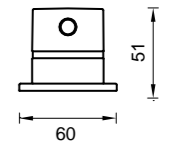

WASHING MACHINE STOPS

- 3WMS