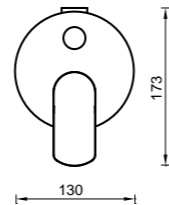

**COMPLETE SHOWER/BATH
DIVERTER MIXER**

Supplied as two parts.

Suitable for 70mm cavity.

- 3SHD-EXT + SHD-INT-SP
- 3SHD-EXT-B + SHD-INT-SP-BPC
- 3SHD-EXT-BN + SHD-INT-SP-BN
- 3SHD-EXT-GM + SHD-INT-SP-GM