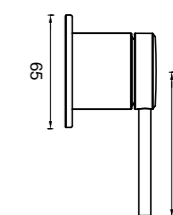

KNURLED SHOWER MIXER
Supplied as two parts

- 6SH-EXT-K + 6SH-INT
- 6SH-EXT-KB + 6SH-INT-B
- 6SH-EXT-KBN + 6SH-INT-BN
- 6SH-EXT-KBB + 6SH-INT-BB
- 6SH-EXT-KGM + 6SH-INT-GM