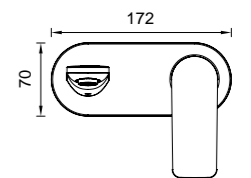

WALL SET WITH 220MM WALL SPOUT
4 Star Flow Rate 7L/min
WELS Registration
#T37947 (Chrome)
#T37947(v) (finishes)

- 7B-WS220
- 7B-WS220-B
- 7B-WS220-BN
- 7B-WS220-BB
- 7B-WS220-GM