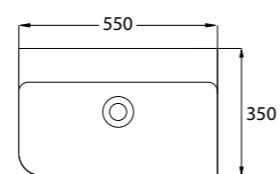

Overall size 550 x 350 x 142mm
Includes matching stone plug + waste.

TEAR DROP STONE BASIN 22841P

Overall size 550 x 350 x 142mm
Includes chrome click clack plug + waste.

BASINS

CLEARSTONE GLOSS

PALMERO RECTANGULAR STONE BASIN 22842P*
Overall size 550 x 350 x 142mm
Includes chrome click clack plug + waste.

SONTUOSO STONE BASIN 22846P
Overall size 550 x 350 x 142mm
Includes chrome click clack plug + waste.

PLURO STONE BASIN 22845P
Overall size 550 x 350 x 142mm
Includes chrome click clack plug + waste.

PATINATO CLEARSTONE BASIN GLOSS 22698P
Overall size 550 x 350 x 120mm
Includes matching white stone click clack plug + waste.