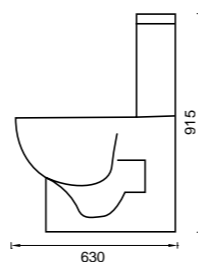

RIMLESS
TECHNOLOGY

POCO RIMLESS UNIVERSAL INLET TOILET SUITE
371380

Wall Faced Rimless Pan, 4.5/3 Litre Dual Flush Cistern,
Supplied with Closed Seat, Universal Trap for S&P,
Connections and Floor Bracket.
WELS 4 Star Rating.

RIMLESS
TECHNOLOGY

LUCIA WALL FACED RIMLESS UNIVERSAL INLET TOILET SUITE
371370

Wall Faced Rimless Pan, 4.5/3 Litre Dual Flush Cistern,
Supplied with Thick Soft Closed Seat, Universal Trap for S&P,
Connections and Floor Bracket.
WELS 4 Star Rating.

RIMLESS
TECHNOLOGY

BURLINGTON TRADITIONAL WALL FACED RIMLESS BACK INLET TOILET SUITE
371455

Wall Faced Rimless Pan, 4.5/3 Litre Dual Flush Cistern,
Supplied with Thick Soft Closed Seat, Universal Trap for S or P
Trap Connection and Floor Bracket.
WELS 4 Star Rating.