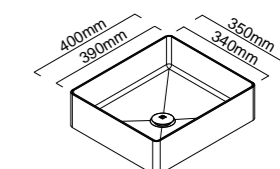

SQUARE BASIN
L400 x W350 x H130mm
Includes Matching Waste

- 304SQ
- 304SQ-B
- 304SQ-CO
- 304SQ-G

Designed and engineered for ease of use, durability and style, the range of toilets offer total appeal, with an elegant design and a sleek finish.