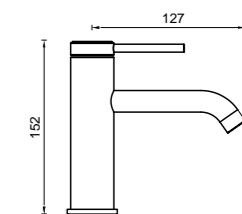

KNURLED BASIN MIXER
4 Star, 6.5L/min
WELS Registration
#T37178 (Chrome)
#T37178(v) (finishes)

- 6B1-K
- 6B1-KB
- 6B1-KBN
- 6B1-KBB
- 6B1-KGM

KNURLED WALL BASIN SET 165MM
4 Star Flow Rate, 6.5L/min
WELS Registration
#T37571 (Chrome)
#T37571(v) (finishes)

- 6B-WS165-K
- 6B-WS165-KB
- 6B-WS165-KBN
- 6B-WS165-KBB
- 6B-WS165-KGM