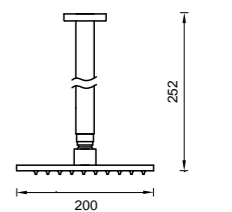

SQUARE VERTICAL SHOWER – 200MM DROP

3 Star Flow Rate 9.0L/min
WELS Registration
#S13954 Chrome
#S13954(v) (finishes)

- 2SVSQ
- 2SVSQ-B
- 2SVSQ-BN
- 2SVSQ-GM
- 2SVSQ-BB