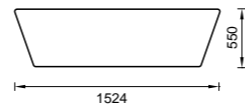

BALTHAZAR STONE BATH WITH STAINLESS STEEL OUTER 22833*

1675 x 761 x 711mm
111kg unfilled, 164 litres

STONE PLUG + WASTE 22529
Optional

CLEARSTONE GLOSS (NO OVERFLOW HOLE)

PATINATO STONE BATH 22828

1524 x 800 x 550mm
85kg unfilled, 167 litres