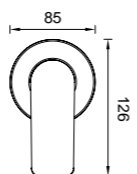

- 7S-C220
- 7S-C220-B
- 7S-C220-BN
- 7S-C220-BB
- 7S-C220-GM

SHOWER MIXER
 Supplied with 65mm & 85mm
 Backing Plates
 Supplied as two parts

- 7SH-EXT + 6SH-INT
- 7SH-EXT-B + 6SH-INT-B
- 7SH-EXT-BN + 6SH-INT-BN
- 7SH-EXT-BB + 6SH-INT-BB
- 7SH-EXT-GM + 6SH-INT-GM