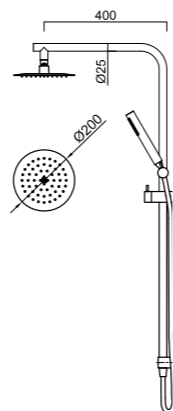

● RDS05-316

● 316 STAINLESS STEEL

ARCH RAIL & HAND SHOWER SET ● RHS06-316
3 Star Flow Rate 8L/min
WELS Registration
#S15602

FREESTANDING ARCH RAIL + HAND SHOWER ● RHS07-316
4 Star Flow Rate 6.5L/min
WELS Registration
#S15601