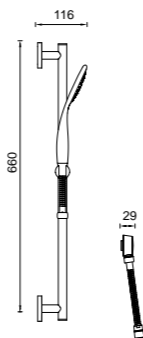

SHOWER ON RAIL

3 Star Flow Rate 8.5L/min
WELS Registration
#S15281 (chrome)
#S15281(v) (finishes)

- SRA06
- SRA06-B
- SRA06-BN
- SRA06-GM
- SRA06-BB