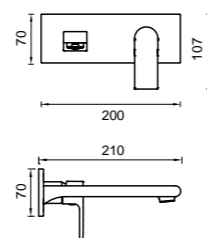

WALL BATH SET
WITHOUT INWALL BODY

- 1BT-WS-BN
- 1BT-WS-GM