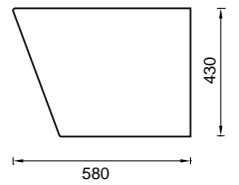

PARK AVENUE WALL FACED BACK INLET RIMLESS PAN WITH THICK SOFT CLOSED SEAT LT-1003D-R*

Supplied with Universal Fittings for S or P Trap. WELS 4 Star Rating.