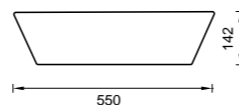

SONTUOSO STONE BASIN 22846P
Overall size 550 x 350 x 142mm
Includes chrome click clack plug + waste.