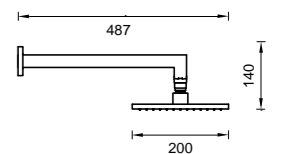

A comprehensive range of showers, functional and water saving, in colours and styles to suit your Gareth Ashton tapware.

SHOWER

- CHROME
- BLACK (B)

- BRUSHED NICKEL (BN)
- GUN METAL (GM)
- BRUSHED BRASS (BB)

BRASS HORIZONTAL SHOWER

3 Star Flow Rate 8.0L/min
WELS Registration
#S11437(v) (finishes)

- 1SHRO
- 1SHRO-B
- 1SHRO-BN
- 1SHRO-GM
- 1SHRO-BB

BRASS HORIZONTAL 200MM SHOWER

3 Star Flow Rate 8.5L/min
WELS Registration
#S13955 (Chrome)
#S13855(v) (Finishes)

- 2SHSQ
- 2SHSQ-B
- 2SHSQ-BN
- 2SHSQ-GM
- 2SHSQ-BB

BRASS 400MM ROUND DROPPER

- 1SD400
- 1SD400-B
- 1SD400-BN
- 1SD400-GM
- 1SD400-BB

BRASS VERTICAL SHOWER

3 Star Flow Rate 8.0L/min
WELS Registration
#S11437
#S11437(v) (finishes)

- 1SVRO
- 1SVRO-B
- 1SVRO-BN
- 1SVRO-GM
- 1SVRO-BB

SQUARE VERTICAL SHOWER – 200MM DROP

3 Star Flow Rate 9.0L/min
WELS Registration
#S13954 Chrome
#S13954(v) (finishes)

- 2SVSQ
- 2SVSQ-B
- 2SVSQ-BN
- 2SVSQ-GM
- 2SVSQ-BB