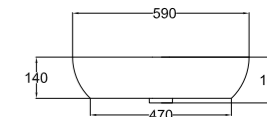

FORMOSA NATURAL STONE BASIN 27477
Overall size 590 x 390 x 140mm
Includes matching white plug + waste