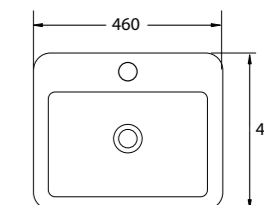

Overall size 355 x 355 x 120mm
Supplied with chrome pop up waste.

**PARK AVENUE MK 2
INSET BASIN WHITE**
123380 (1TH)

Overall size 465 x 465 x 160mm
Supplied with white pop up waste.
Includes slotted overflow.

**PARK AVENUE
UNDERCOUNTER BASIN WHITE**
123348

Overall size 540 x 350 x 146mm
Includes overflow.
Supplied with chrome pop up waste.
Brackets included.

POCO COUNTERTOP BASIN
123130*

Overall size 460 x 425 x D105 mm
Supplied with chrome pop up waste.