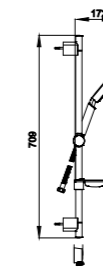

ROUND RAIL SHOWER SINGLE FUNCTION

3 Star Flow Rate 8.5/L min
Wels Registration
#S13837 (chrome)
#S13837(v) (finishes)

- SRA04
- SRA04-B