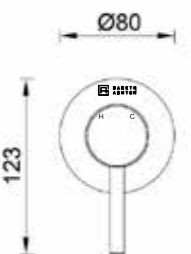

ROUND HORIZONTAL OVERHEAD SHOWER
3 Star Flow Rate 9L/min
WELS Registration
#S15603

● RAS11-316