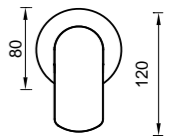

SHOWER MIXER
Supplied as two parts.

● 2SH-EXT + SH-INT
● 2SH-EXT-B + SH-INT-BPC