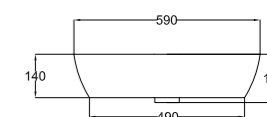

VICENZA NATURAL STONE BASIN 27478
Overall size 590 x 390 x 140mm
Includes matching white plug + waste