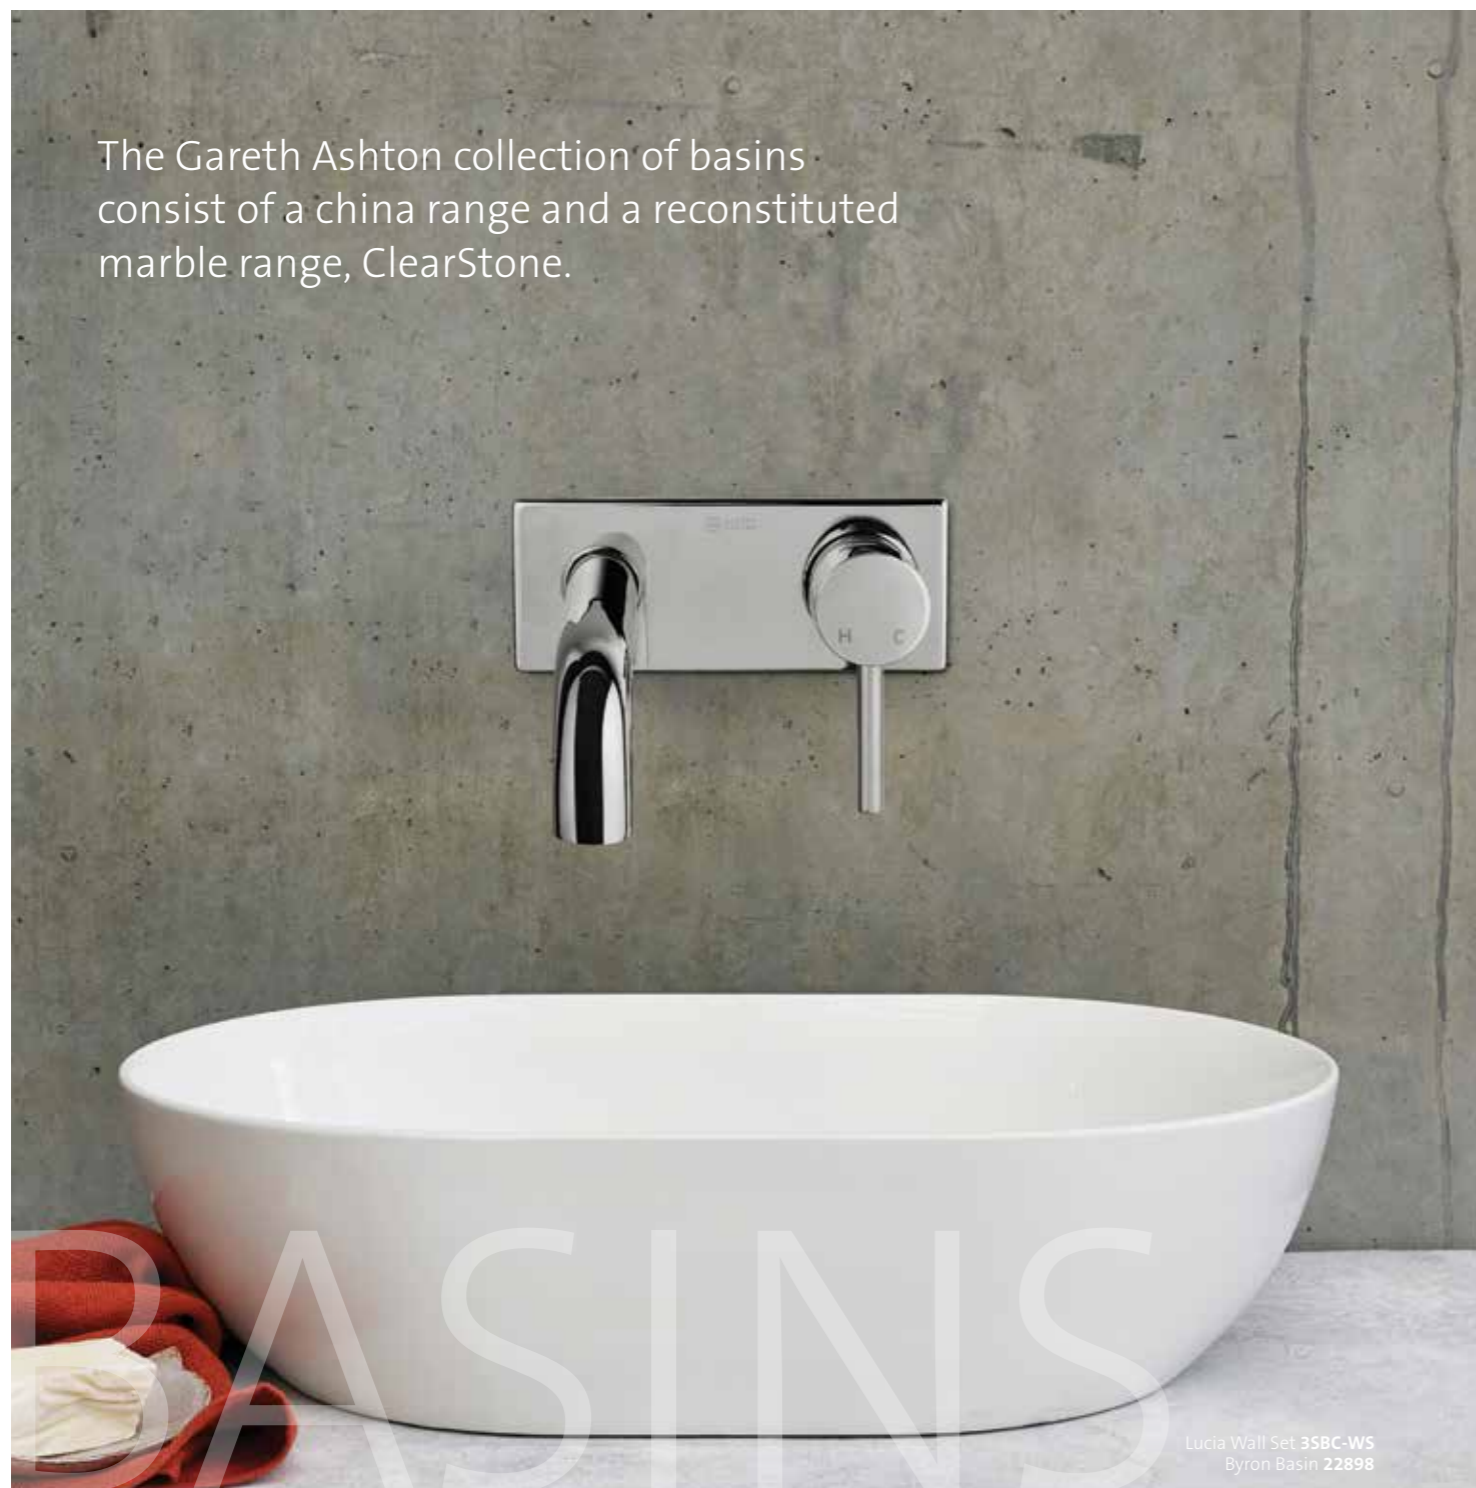

The Gareth Ashton collection of basins consist of a china range and a reconstituted marble range, ClearStone.

Lucia Wall Set 35BC-WS
Byron Basin 22898

CLEARSTONE MATT

FORMOSA OVAL BASIN MATT
26313P

Overall size 550 x 350 x 142mm
Includes chrome click clack plug + waste.

CLEARSTONE GLOSS

Overall size 550 x 350 x 142mm
Includes matching stone plug + waste.

Overall size 550 x 350 x 142mm
Includes chrome click clack plug + waste.