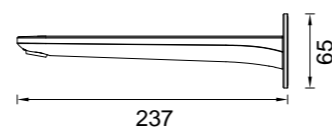

- 7S-C220
- 7S-C220-B
- 7S-C220-BN
- 7S-C220-BB
- 7S-C220-GM

SHOWER MIXER
 Supplied with 65mm & 85mm
 Backing Plates
 Supplied as two parts

- 7SH-EXT + 6SH-INT
- 7SH-EXT-B + 6SH-INT-B
- 7SH-EXT-BN + 6SH-INT-BN
- 7SH-EXT-BB + 6SH-INT-BB
- 7SH-EXT-GM + 6SH-INT-GM