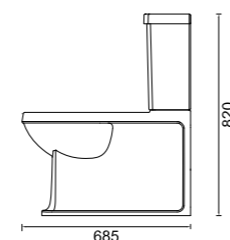

Burlington Traditional Wall Faced Rimless Toilet Suite
371455