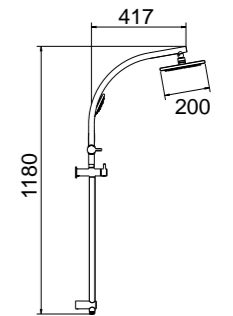

ENSEMBLE OVERHEAD & HAND SHOWER CURVED RAIL

3 Star Flow Rate 8.0/L min
Rain Shower
Wels Registration
#S15325
#S15325(v)

● RHB07

● RHB07-B

● RHB07-BB

● RHB07-BN

● RHB07-GM