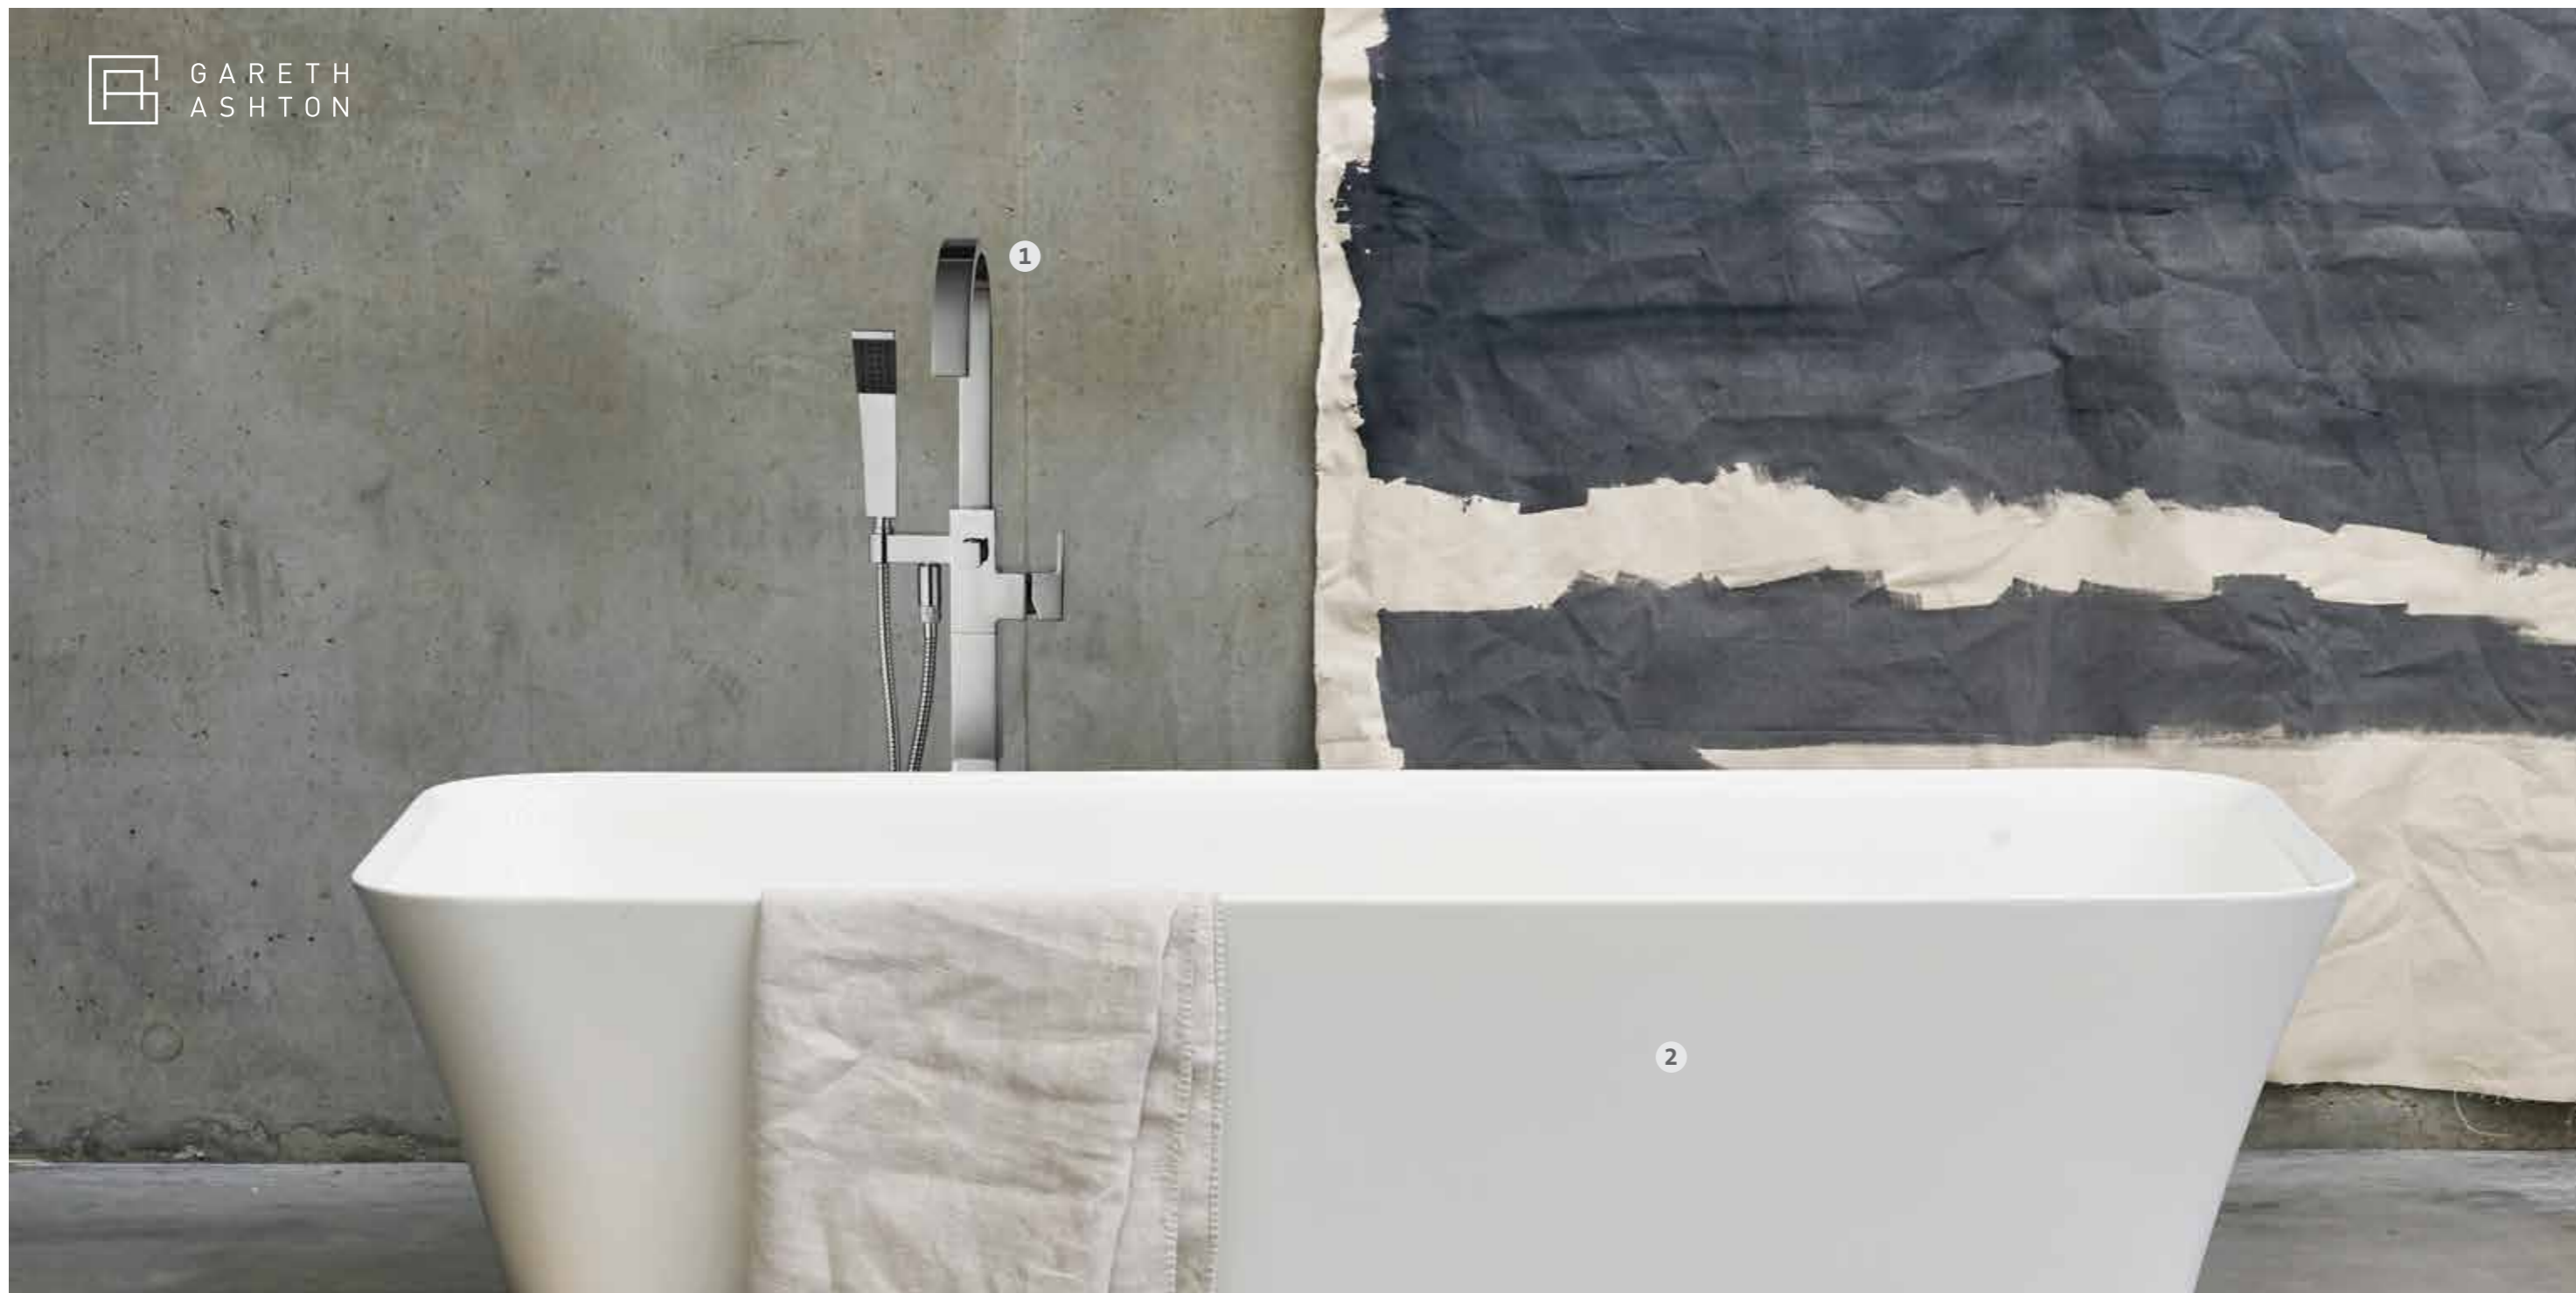

Park Avenue Wall Bath Set **1BT-WS**
 Patinato Bath **22829**

1 Floor Mounted Bath Filler 1FM-BTM

2 ClearStone Canal Freestanding Bath 22840

Boasting a unique elegance and a sleek style, Madison Avenue brings warmth and timeless ease to the bathroom.