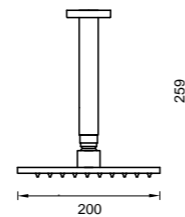

- CHROME
- BLACK (B)
- BRUSHED NICKEL (BN)
- GUN METAL (GM)
- BRUSHED BRASS (BB)

ABS ROUND SHOWER HEAD – 5 FUNCTION

3 Star Flow Rate 8.0L/min
#S13735

● LAA01

ABS ROUND SHOWER HEAD

3 Star Flow Rate 9.0L/min
WELS Registration
#S13763 (Chrome)
#S13763(v) (Finishes)

● LAA02

● LAA02-B

ABS ROUND HORIZONTAL SHOWER

3 Star Flow Rate 9.0L/min
WELS Registration
#S13764

● LAA03

ABS SQUARE HORIZONTAL SHOWER

3 Star Flow Rate 9.0L/min
WELS Registration
#S13835

● LAA04

ABS ROUND 200MM HEAD WITH 200MM DROP

3 Star Flow Rate 8.5/L min
Wels Registration
#S13755

● LDA01

ABS SQUARE 200MM HEAD WITH 200MM DROP

3 Star Flow Rate 8.5/L min
Wels Registration
#S13836

● LDA02

ENSEMBLE OVERHEAD & HAND SHOWER SQUARE RAIL

3 Star Flow Rate 8.5L/min
Wels Registration
#S13997
#S13997(v) Finishes

● RHB08

● RHB08-B

● RHB08-BB

● RHB08-BN

● RHB08-GM

ENSEMBLE OVERHEAD & HAND SHOWER CURVED RAIL

3 Star Flow Rate 8.0/L min
Rain Shower
Wels Registration
#S15325
#S15325(v)

● RHB07

● RHB07-B

● RHB07-BB

● RHB07-BN

● RHB07-GM

SILHO STREAM HAND SHOWER ENSEMBLE

3 Star Flow Rate 8.0L/min
WELS Registration
#S08739 (chrome)
#S08844 (Black and Brushed Nickel)

● SRB09

● SRB09-B

● SRB09-BN

SILHO STREAM RAIL + HAND SHOWER

3 Star Flow Rate 8.0L/min
WELS Registration
#S08736

● SRB09-2