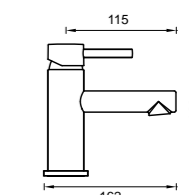

Characterised by the circle, a subtle element that remains consistent throughout, Lucia is both elegant and practical.

- CHROME
- BLACK (B)
- BRUSHED NICKEL (BN)
- BRUSHED BRASS (BB)
- GUN METAL (GM)

BATH FILLER

- 3BTM
- 3BTM-B
- 3BTM-BN
- 3BTM-BB
- 3BTM-GM

HIGH BASIN MIXER

4 Star Flow Rate 6.5L/min
WELS Registration
#T18695 (chrome)
#T18695(v) (finishes)

- 3B2
- 3B2-B
- 3B2-BN
- 3B2-GM

BASIN MIXER

4 Star Flow Rate 6.5L/min
WELS Registration
#T17058 (chrome)
#T17058(v) (finishes)

- 3B1
- 3B1-B
- 3B1-BN
- 3B1-GM

LUCIA