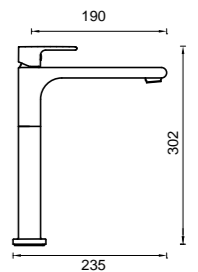

BASIN MIXER
6 Star Flow Rate 4.5L/min
WELS Registration
#T17056 (chrome)
#T17056(v) (finishes)

- 1B1
- 1B1-B
- 1B1-BN
- 1B1-GM