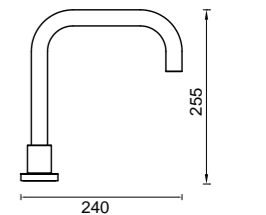

- 3SL

GOOSENECK LAUNDRY SPOUT

4 Star Flow Rate 7.0L/min
WELS Registration
#T17047

- 3GLS

SQUARE HOB BATH SPOUT

- 3S-HSM

HOB BASIN SPOUT

4 Star Flow Rate 6.5 L/min
WELS Registration
#T27553