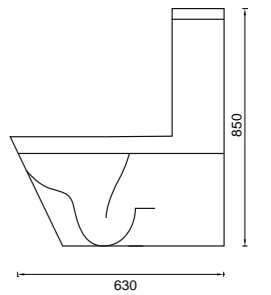

TOILETS

Park Avenue Wall Faced Back Inlet Rimless Pan With Thick Soft Closed Seat **LT-1003DR**

RIMLESS TECHNOLOGY

PARK AVENUE UNIVERSAL INLET RIMLESS SUITE
LT-2125A

Universal Inlet Rimless Wall Faced Pan, 4.5L Dual Flush, Extra Height of 460mm Pan (including Seat), Supplied with Soft Closed Seat, Universal Connector for S or P Trap Connections and Floor Bracket. WELS 4 Star Rating.