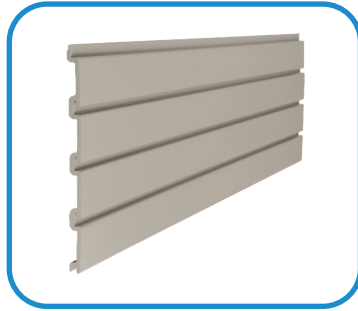

Taupe

SmartWall

- Strong and durable
- Easy to clean and maintain
- Installs onto all common wall substrates

GarageSmart® Shelves