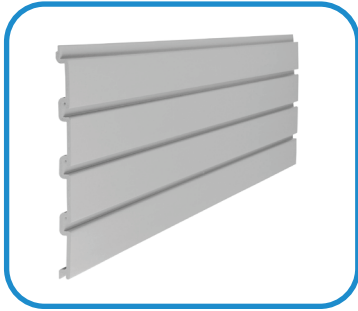

GarageSmart® SmartWall System

GarageSmart® SmartWall provides the backbone for your garage storage solution which enables your baskets, hooks, shelves and accessories to engage easily onto your SmartWall System.

The unique benefit of the **GarageSmart®** SmartWall System is that it provides you with the versatility to organise, reorganise and adjust your garage storage solution as often as you require.

Grey