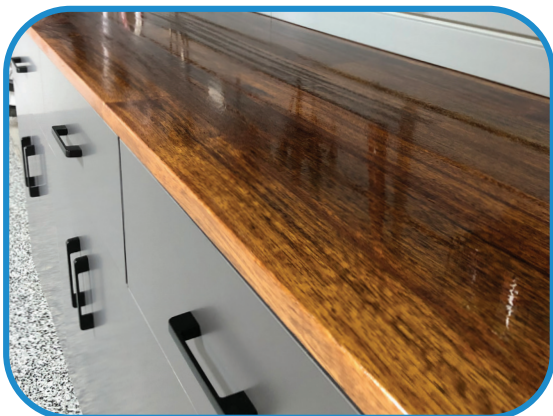

Dark Hardwood

- 25mm thickness
- Satin or Gloss finish