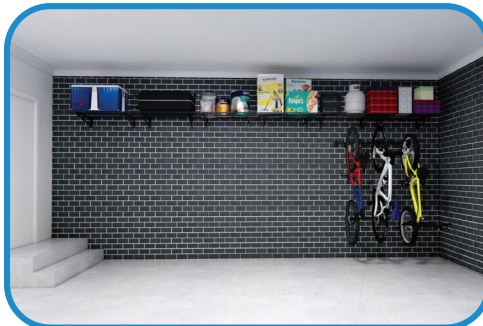

GarageSmart® Direct Series

GarageSmart®'s Direct Series is fixed directly into your timber studs or masonry walls. Our Heavy Duty shelving in particular is a great option if predominately requiring shelving in your garage. Utility & Bike shelf hooks simply click into shelving, storing bikes along with a wide range of household items.

Heavy Duty Shelving

- 305mm deep
- Black
- Holds 100kg per metre

Heavy Duty Shelving

- 610mm deep
- Black
- Holds 100kg per metre

6 Capacity Bike Rack

- Adjustable bike positioning
- Black
- Holds 120kg

Utility & Bike Shelf Hook

- Holds 22kg per hook
- Black
- Ideal for garden tools, leads, step ladders etc.