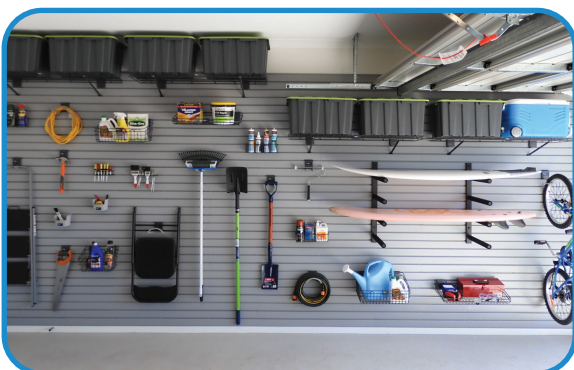

STEP 3: Install Your New System

Your experienced **GarageSmart®** installation field team are fully briefed on your solution prior to their arrival at your home. Your installation is completed professionally and in a timely manner with minimum inconvenience to you. The field team will spend time with you post installation, to assist with helping you store your items away, neat and tidy.