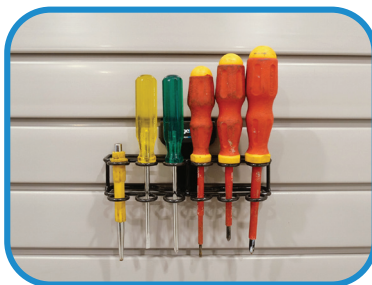

## Utility Hook

- Golf clubs
- Pressure washers
- Hand tools

**Size:** 70mm W x 160mm D x 130mm H

**Capacity:** 13kgs

**Colour:** Metallic Charcoal

## Small Tool Rack Hook

- Pliers
- Chisels
- Paint brushes

**Size:** 230mm W x 70mm D x 100mm H

**Capacity:** 3kgs

**Colour:** Metallic Charcoal