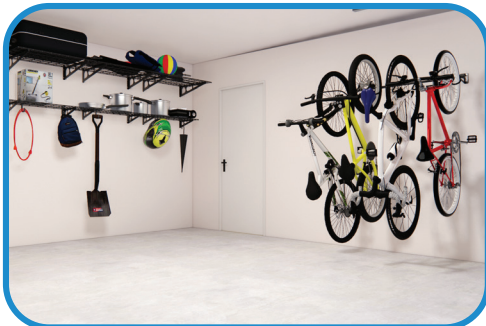

GarageSmart® Direct Series

GarageSmart®'s Direct Series is fixed directly into your timber studs or masonry walls. Our Heavy Duty shelving in particular is a great option if predominately requiring shelving in your garage. Utility & Bike shelf hooks simply click into shelving, storing bikes along with a wide range of household items.

Heavy Duty Shelving

- 305mm deep
- Black
- Holds 100kg per metre

Heavy Duty Shelving

- 610mm deep
- Black
- Holds 100kg per metre

6 Capacity Bike Rack

- Adjustable bike positioning
- Black
- Holds 120kg

Utility & Bike Shelf Hook

- Holds 22kg per hook
- Black
- Ideal for garden tools, leads, step ladders etc.