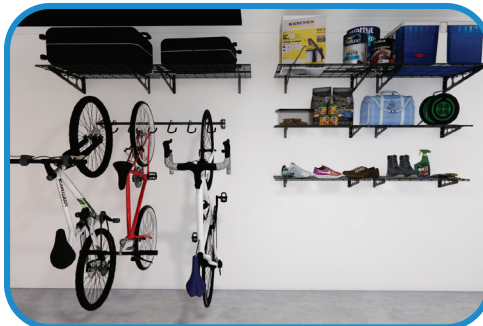

GarageSmart® Direct Series

GarageSmart®'s Direct Series is fixed directly into your timber studs or masonry walls. Our Heavy Duty shelving in particular is a great option if predominately requiring shelving in your garage. Utility & Bike shelf hooks simply click into shelving, storing bikes along with a wide range of household items.

Heavy Duty Shelving

- 305mm deep
- Black
- Holds 100kg per metre

Heavy Duty Shelving

- 610mm deep
- Black
- Holds 100kg per metre

6 Capacity Bike Rack

- Adjustable bike positioning
- Black
- Holds 120kg

Utility & Bike Shelf Hook

- Holds 22kg per hook
- Black
- Ideal for garden tools, leads, step ladders etc.