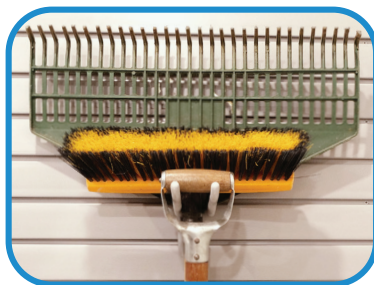

Large Double Hook

- Brooms
- Rakes
- Shovels

Size: 70mm W x 220mm D x 110mm H

Capacity: 22kgs

Colour: Metallic Charcoal