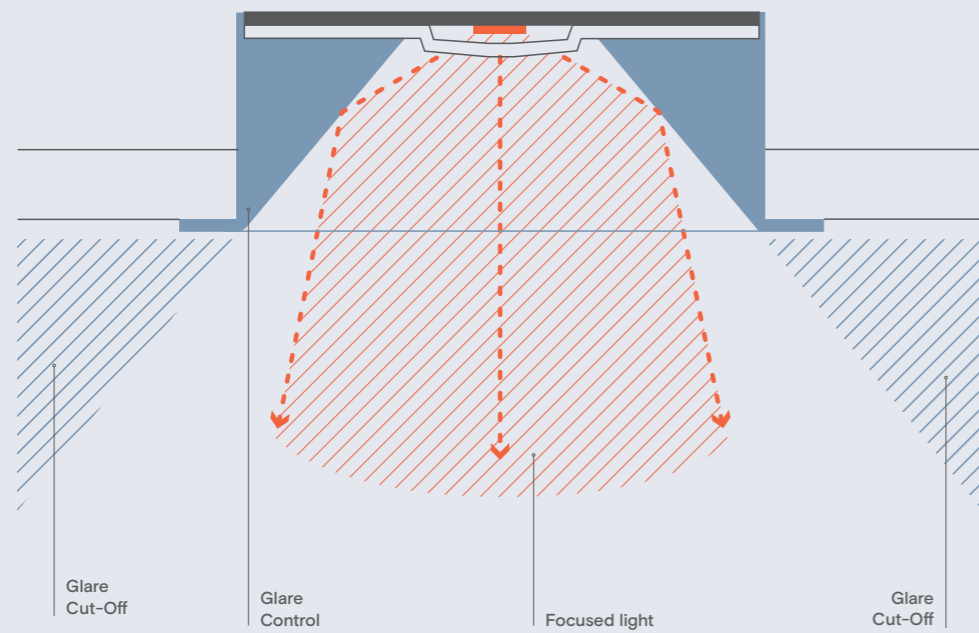

All Balance panels offer UGR <19 through a range of aesthetics.

Good glare control through the use of optics, baffling and indirect light make spaces more comfortable and enjoyable.

Balance

Micro-optic

invisible power