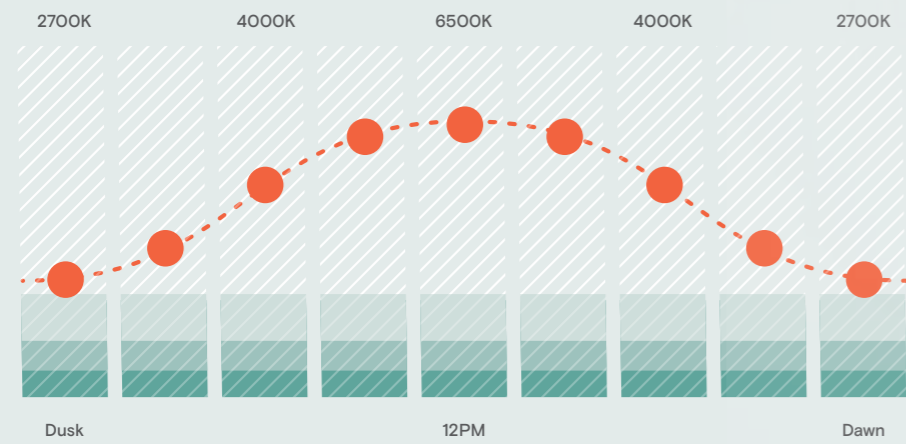

Compose

The human body uses light to regulate waking and sleeping.

The Compose range of downlights integrate technology designed to work with the body's circadian rhythms which can enhance daytime alertness and evening relaxation.