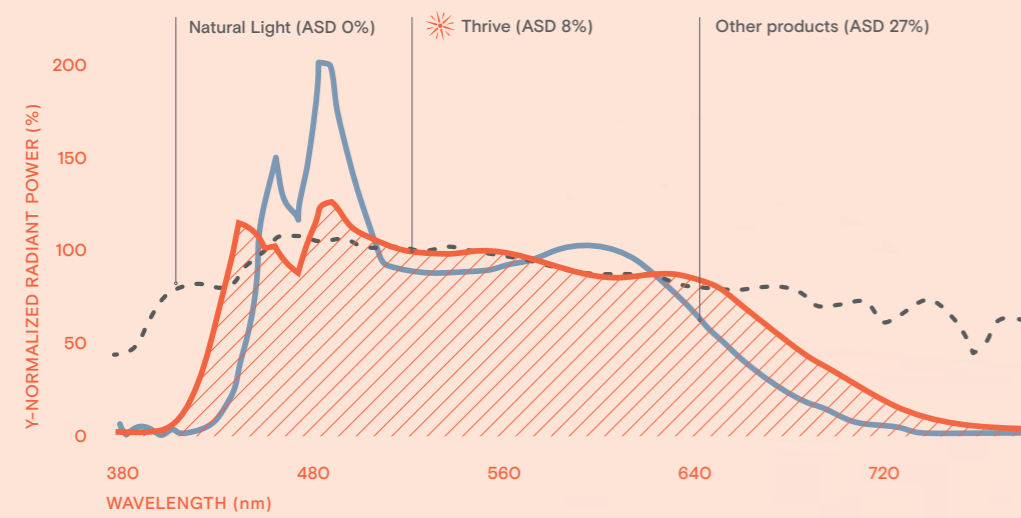

human centric

Thrive

This series of downlights uses Bridgelux Thrive technology designed to best match the spectra of natural light.

The Average Spectral Difference (ASD) quantifies the naturalness of a light source and in doing so offers human-centric lighting solutions.