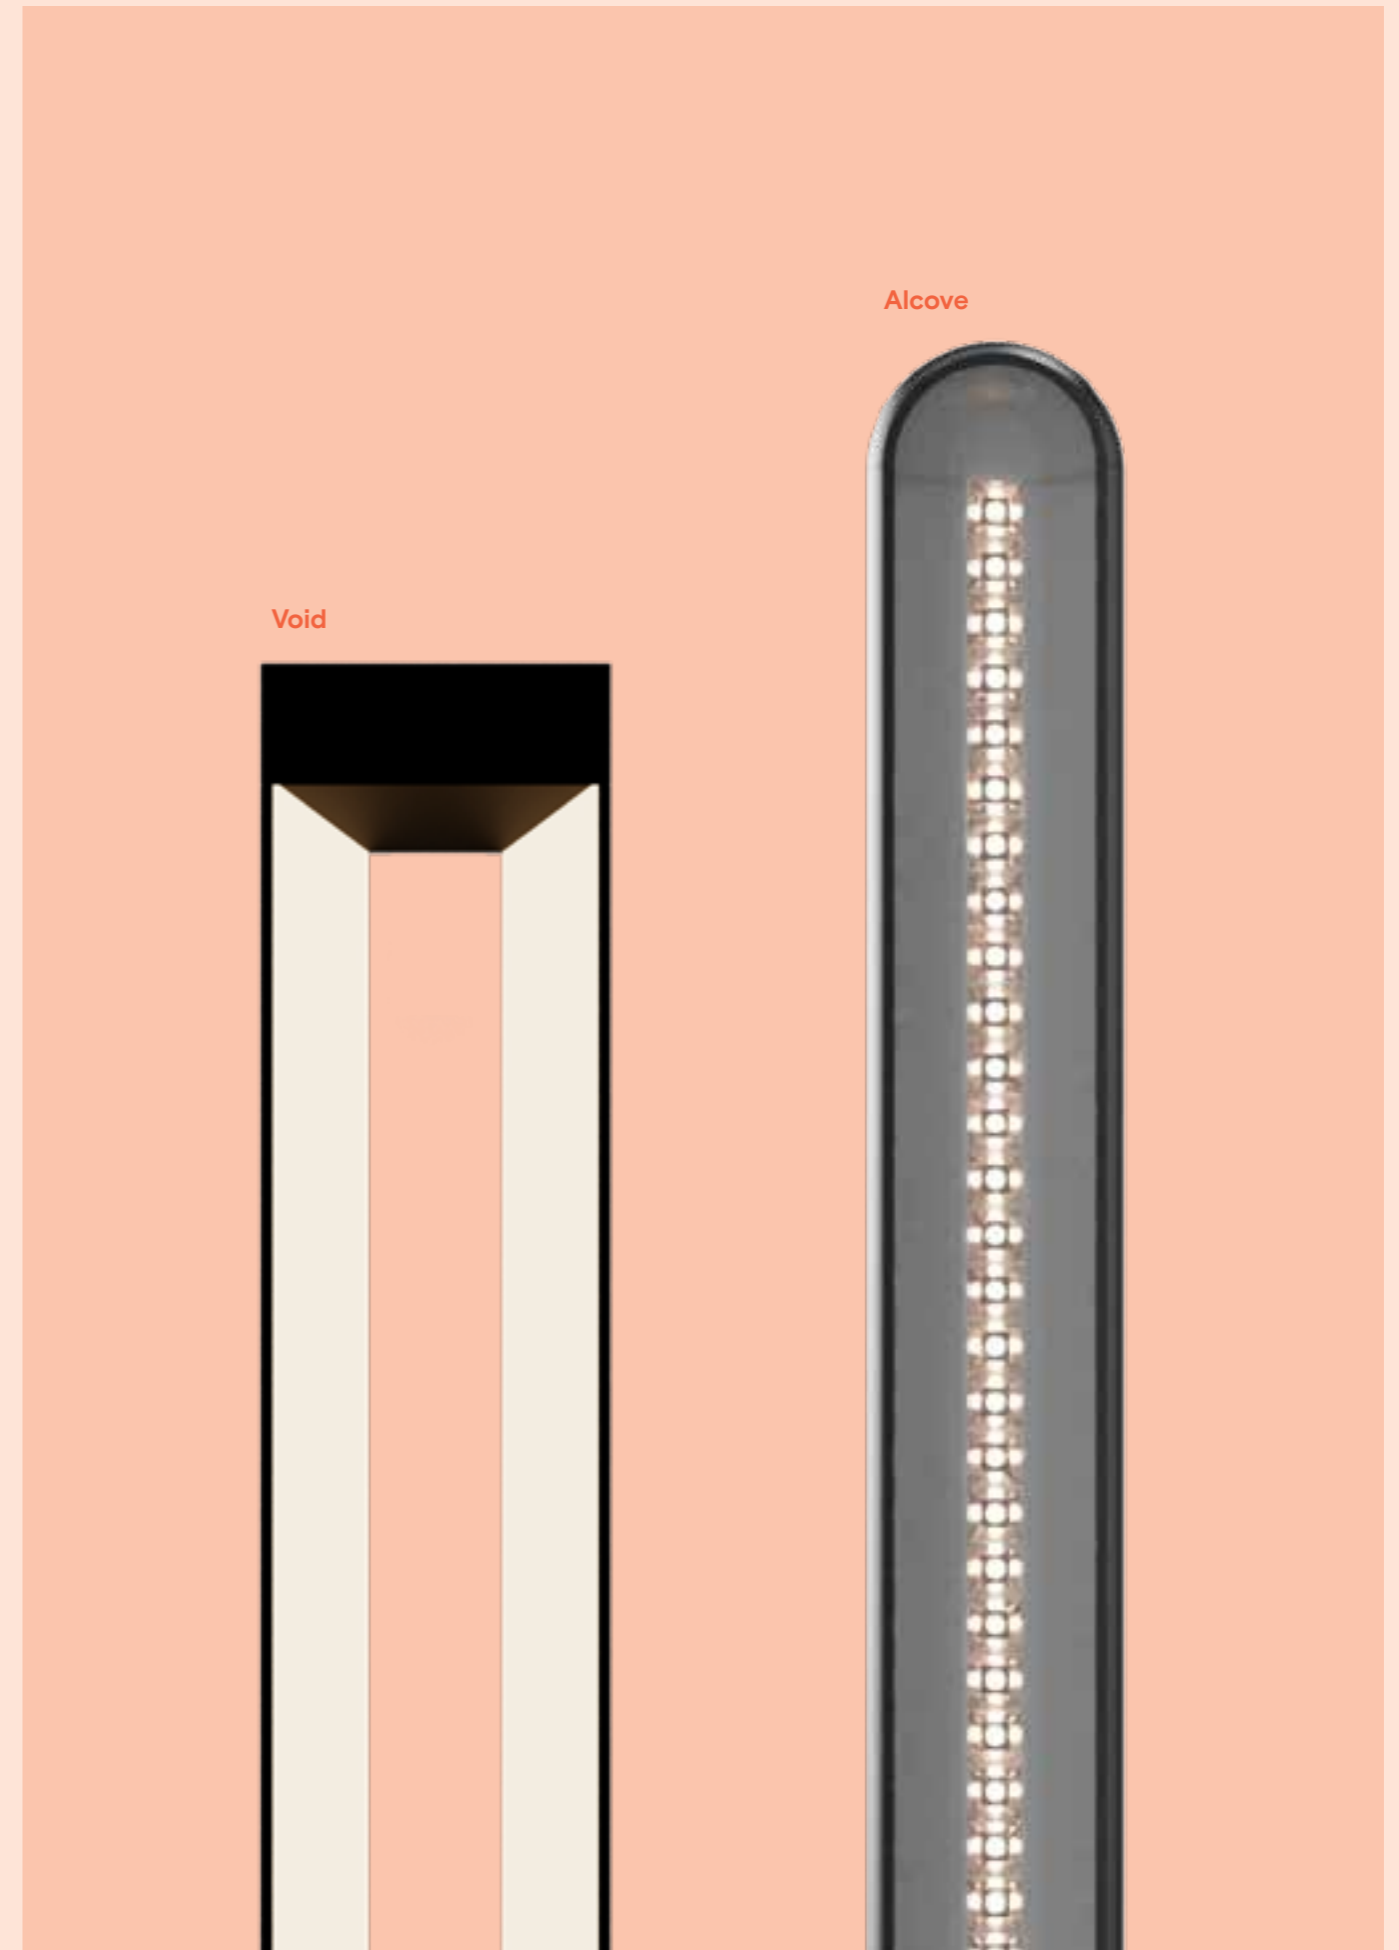

CLARE CONTROL

LIGHTING CONTROL

FLICKER MANAGEMENT

Silhouette

The Silhouette Blade Pendant offers a minimalistic design and flexible light distribution.

The premium diffuser eliminates pixelation and reduces glare.

Silhouette

—
48

Blade

Alcove

Void

—
49

Silhouette Void

SKU	W	Lm @4000K/@80CRI	Dimensions (mm)
G2-SV20	20	1500	48.8 x 900 x 110 x 25 x 50 x 115
G2-SV40	40	3200	48.8 x 1200 x 110 x 25 x 50 x 115
G2-SV60	60	5000	48.8 x 1600 x 110 x 25 x 50 x 115