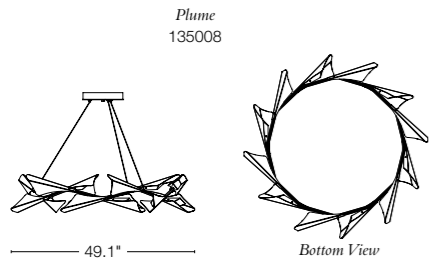

PLUME • 135008
10" h x 49.1" dia • dedicated LED lamping
SHOWN: VINTAGE PLATINUM