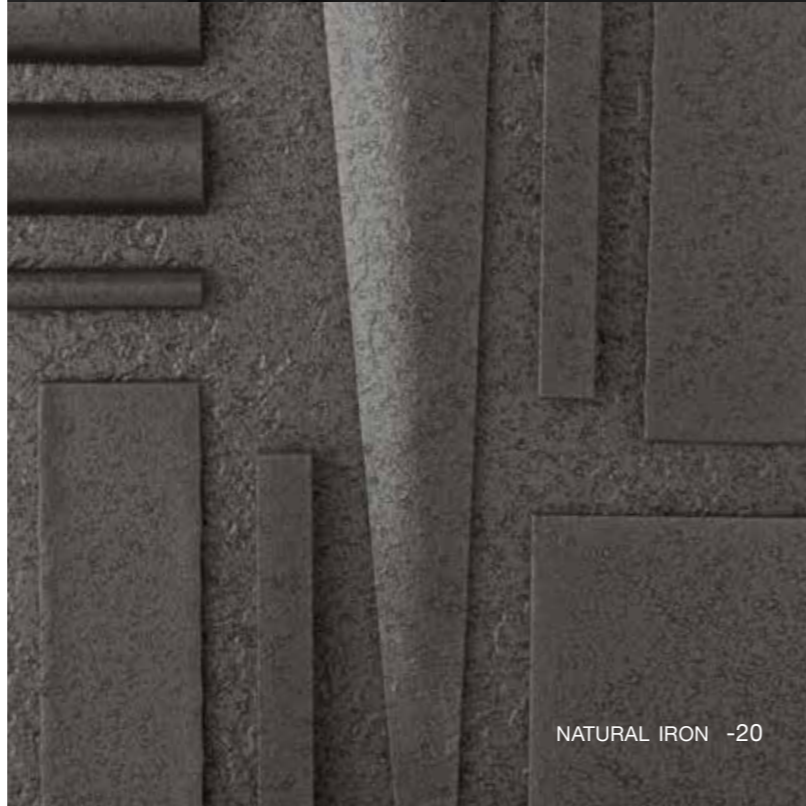

BANDED

OUR FINISHES

:: Translucent Finishes

MAHOGANY -03

DARK SMOKE -07

BRONZE -05

BURNISHED STEEL -08

:: Opaque Finishes

BLACK -10

GOLD -25

SOFT GOLD -84

NATURAL IRON -20

VINTAGE PLATINUM -82

:: Coastal Outdoor Finishes

Formulated to resist harsh environmental conditions

Extensively tested in our salt spray chamber where it's subjected to: