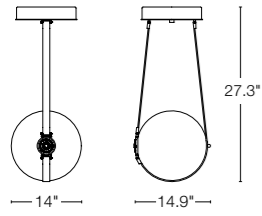

DERBY SEMI-FLUSH SIZES

Derby Semi-flush Small
121047