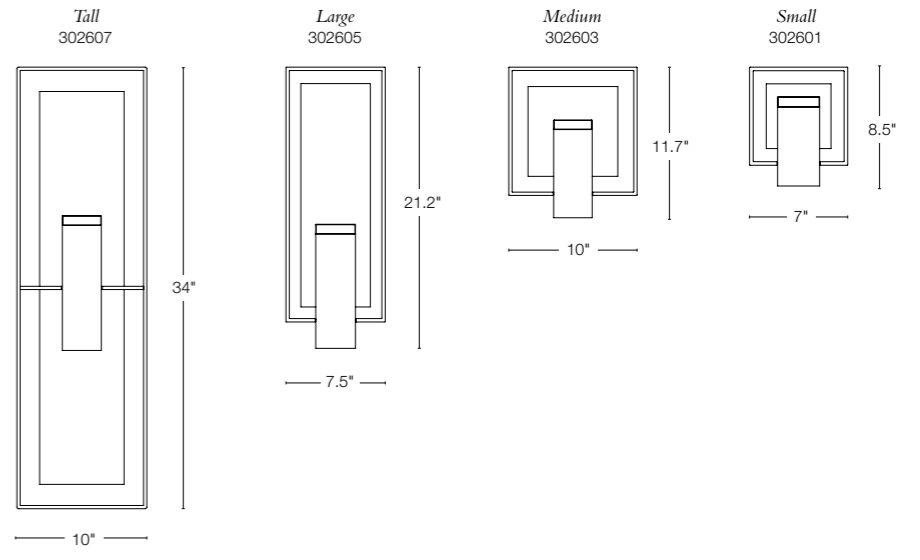

SHADOW BOX SIZES AVAILABLE