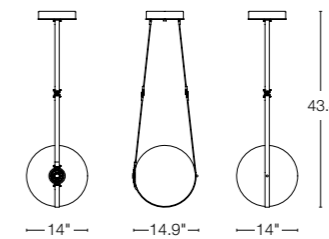

DERBY LARGE - 131042
43.4" h x 14.9" w x 14" d - dedicated LED lamping
SHOWN: CHESTNUT LEATHER

Derby fittings can connect and disconnect for desired effect.

DERBY SMALL - 131040
42.5" h x 10.9" w x 10" d - dedicated LED lamping
SHOWN: CHESTNUT LEATHER