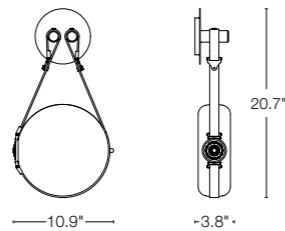

DERBY SCONCE - 201030
20.7" h x 10.9" w x 3.8" d - ADA - dedicated LED lighting
SHOWN: BRITISH BROWN LEATHER