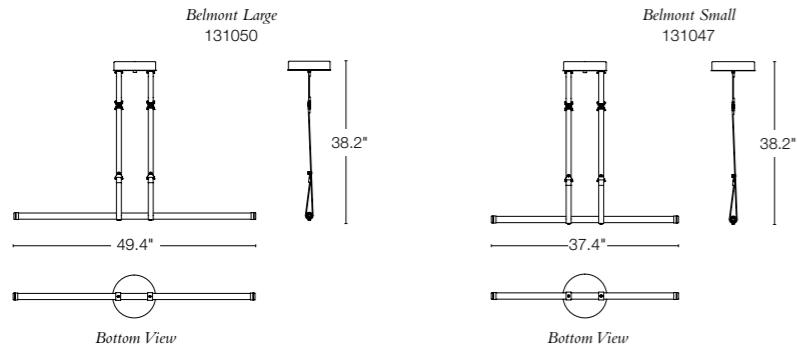

BELMONT SIZES AVAILABLE

BELMONT

BELMONT PENDANTS ARE AVAILABLE
IN FIXED HEIGHTS OF 32.2" SHORT,
38.2" STANDARD, AND 57.2" LONG.
SHORTER OR LONGER LEATHER
LENGTHS CAN BE CUSTOM ORDERED.