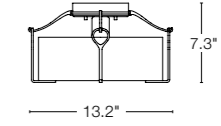

2020 GLASS BOW DESIGNS AVAILABLE

Bow Mini Pendant
104060

Bow Semi-flush
121140

Bow Semi-flush Large
121149

Bow Semi-flush Medium
121142

BOW SEMI-FLUSH • 121140
17.9" h x 9.8" dia - A19 bulb, 100W max
SHOWN: VINTAGE PLATINUM FINISH AND FLUTED GLASS