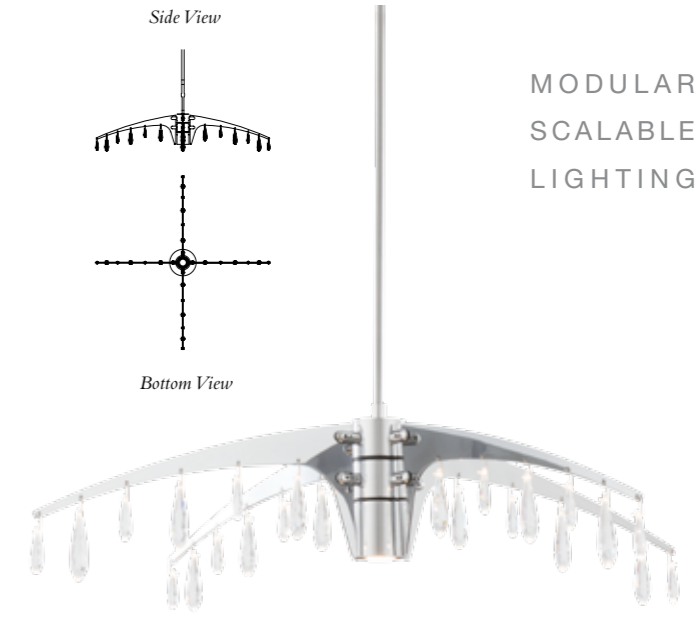

BANDED OUTDOOR POST LIGHT · 345897
aluminum post light with seeded over opal glass
22.5" h x 7.25" dia · B bulb, 60W max
SHOWN: COASTAL DARK SMOKE FINISH

VERTICAL BAR LARGE · 307283
aluminum sconce with clear fluted over opal glass
23.5" h x 7.8" w x 6.8" d · B bulb, 60W max
SHOWN: COASTAL DARK SMOKE FINISH

OUR ENCHANTING NEW CORONA
PENDANT FEATURES DELICATE BRASS
PETALS THAT REFLECT AND REFRACT
THE LIGHT IT EMBRACES, CREATING A
WARM GOLDEN GLOW.

CORONA WITH BRASS ACCENT - 136502
21" h x 26.9" dia - G9 bulbs (6), 40 W max
SHOWN: DARK SMOKE FINISH

CORONA

MODULAR
SCALABLE
LIGHTING

RAIN STAR SMALL - 139001
Chrome pendant with 16 LED-lit Swarovski briolettes
7.6" h x 27.9" dia - MR-16 bulb, 6.5 W max
SHOWN: VINTAGE PLATINUM PIPE AND CANOPY

RAIN STAR LARGE - 139002
Chrome pendant with 24 LED-lit Swarovski briolettes
7.8" h x 36.1" dia - MR-16 bulb, 6.5 W max
SHOWN: VINTAGE PLATINUM PIPE AND CANOPY