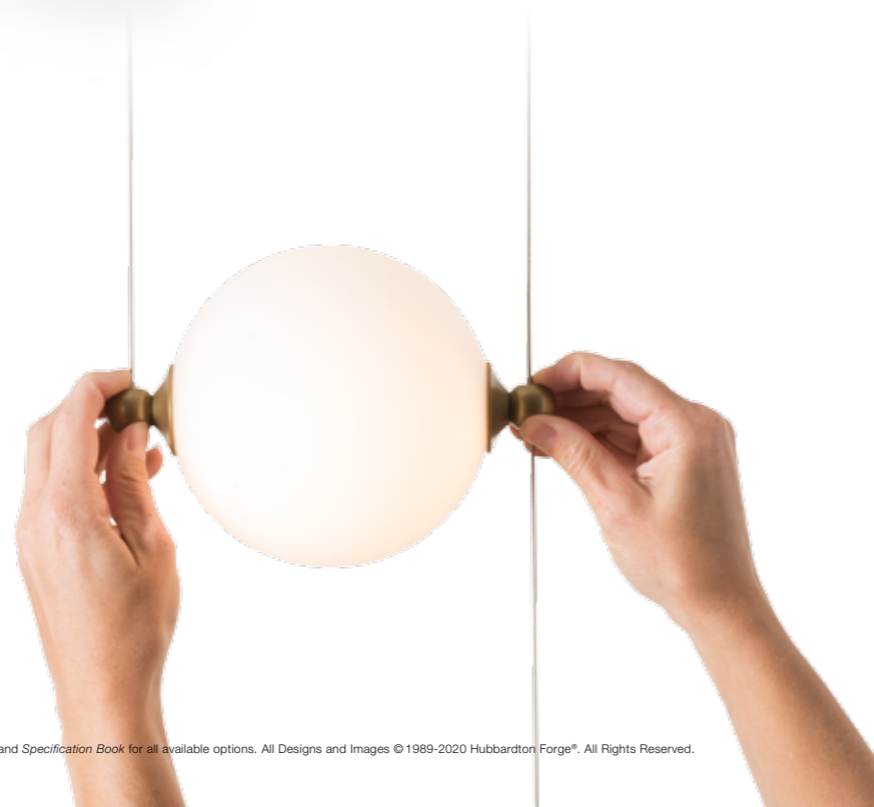

ADJUSTABLE

True to its namesake, the Abacus moves up and down its cable "rails" by virtue of tiny grippers on each side, that when squeezed, free the globe to slide and stop exactly where you want to position it.