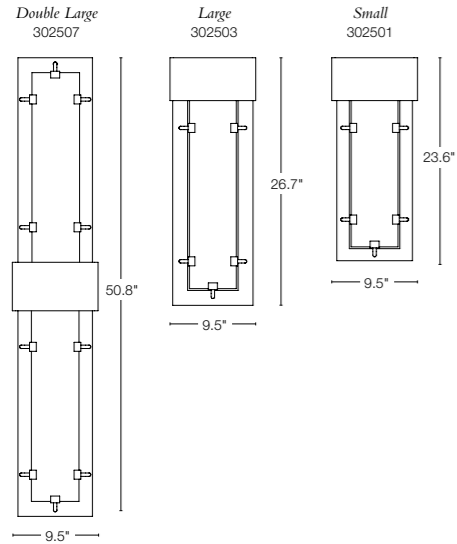

SHADOW BOX SIZES AVAILABLE

URSA

URSA SCONCE SIZES AVAILABLE

DOUBLE URSA LARGE
302507 - aluminum sconce
50.8" h x 9.5" w x 3.7" d - ADA - dedicated LED lamping
SHOWN: COASTAL BURNISHED STEEL FINISH

SHARD SCONCE SIZES AVAILABLE