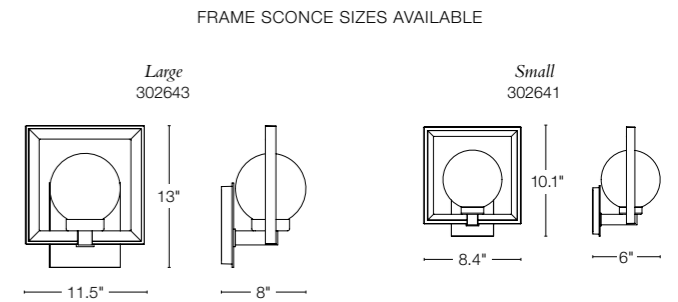

Bottom View

FRAME

FRAME SMALL
302641 - aluminum sconce
10.1" h x 8.4" w x 6" d - B bulb, 60W max
SHOWN: COASTAL GOLD FINISH WITH OPAL GLASS

FRAME SCONCES ARE
AVAILABLE WITH OPAL OR
WATER GLASS GLOBES.

FRAME LARGE
302643 - aluminum sconce
13" h x 11.5" w x 8" d - B bulb, 60W max
SHOWN: COASTAL DARK SMOKE FINISH WITH CLEAR WATER GLASS