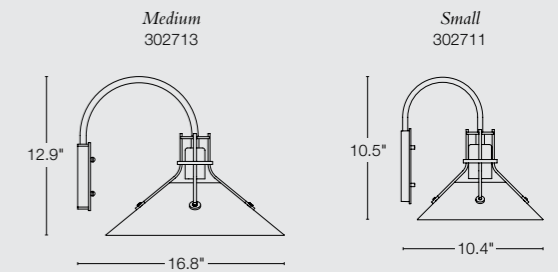

HENRY

HENRY DARK SKY FRIENDLY SCONCE SIZES AVAILABLE

HENRY DARK SKY FRIENDLY SMALL
302711 • aluminum sconce
10.5" h x 9.2" w x 10.4" d • Par20 wet location, 50W max
SHOWN: COASTAL BLACK FINISH