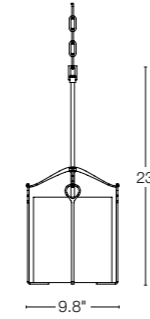

FRITZ PENDANT LARGE · 188902
14.5" h x 8.3" dia · MR16 bulb, 35W max
SHOWN: BLACK FINISH

HIBISCUS SMALL · 139450
9.7" h x 15.4" w x 13.7" d · A19, 100W max
SHOWN: DARK SMOKE FINISH

HIBISCUS

HIBISCUS PENDANT SIZES

2020 GLASS BOW DESIGNS AVAILABLE

Bow Mini Pendant
104060

Bow Semi-flush
121140

Bow Semi-flush Large
121149

Bow Semi-flush Medium
121142

BOW SEMI-FLUSH • 121140
17.9" h x 9.8" dia - A19 bulb, 100W max
SHOWN: VINTAGE PLATINUM FINISH AND FLUTED GLASS