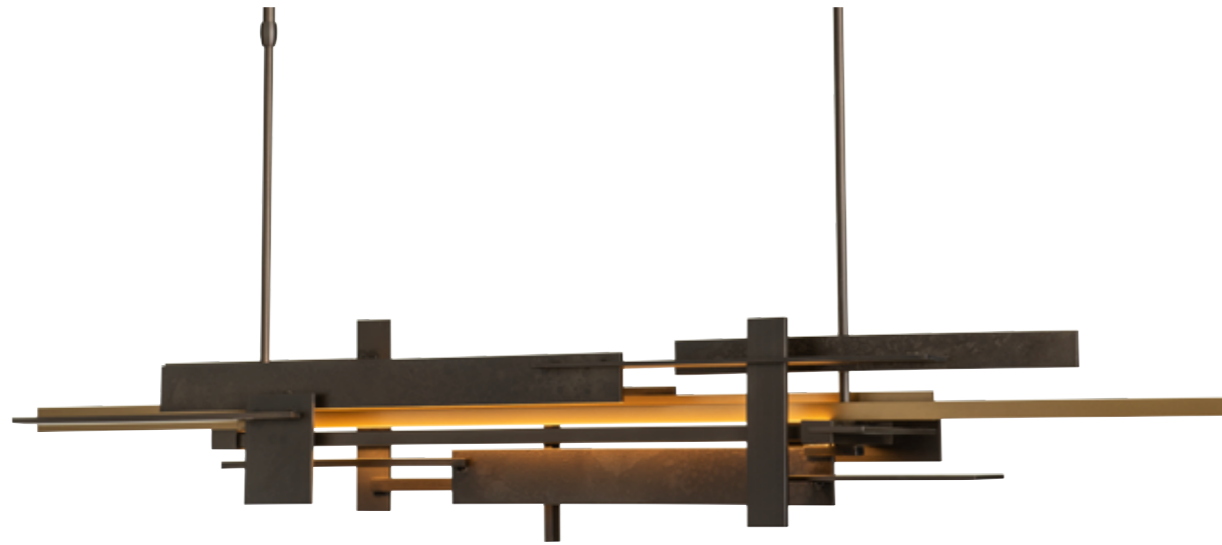

PLANAR WITH ACCENT • 139721
8.5" h x 48.3" w x 8.5" d • dedicated LED lighting
SHOWN: DARK SMOKE FINISH WITH GOLD ACCENT

PLANAR

PLANAR DESIGNS AVAILABLE