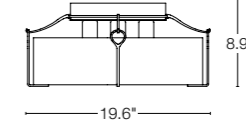

2020 GLASS BOW DESIGNS AVAILABLE

Bow Mini Pendant
104060

Bow Semi-flush
121140

Bow Semi-flush Large
121149

Bow Semi-flush Medium
121142

BOW SEMI-FLUSH • 121140
17.9" h x 9.8" dia - A19 bulb, 100W max
SHOWN: VINTAGE PLATINUM FINISH AND FLUTED GLASS