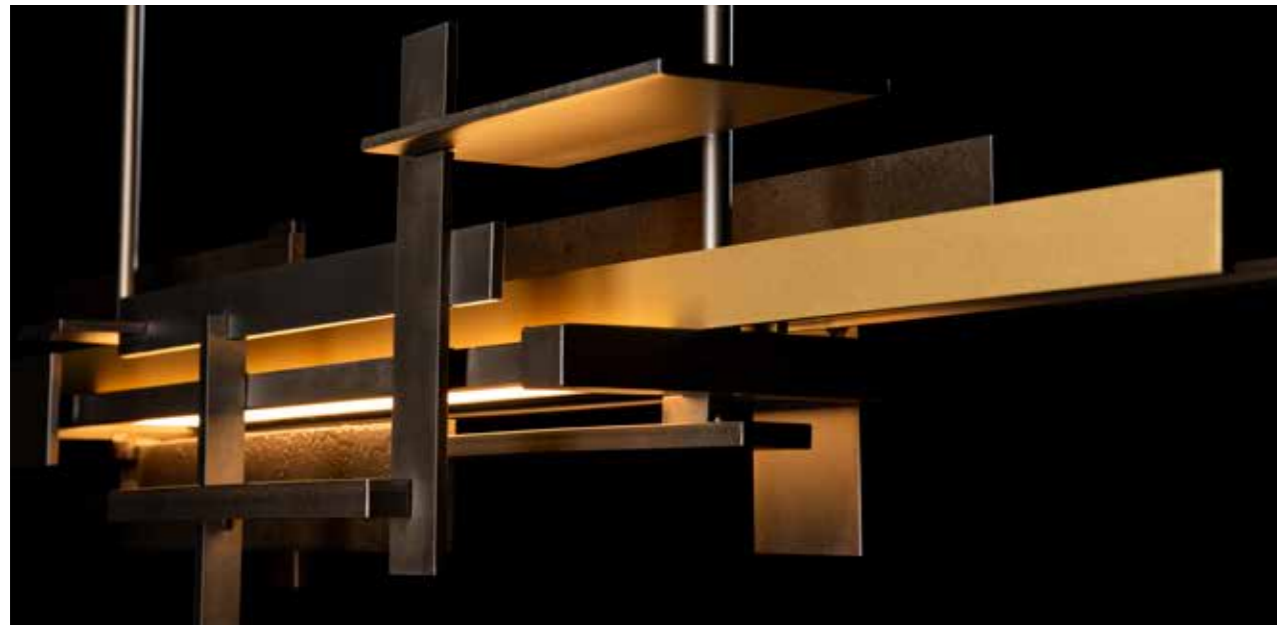

ORION

ORION LINEAR • 136435
21.9" h x 50.2" w x 8.6" d • B bulbs (6), 60W max
SHOWN: DARK SMOKE FINISH