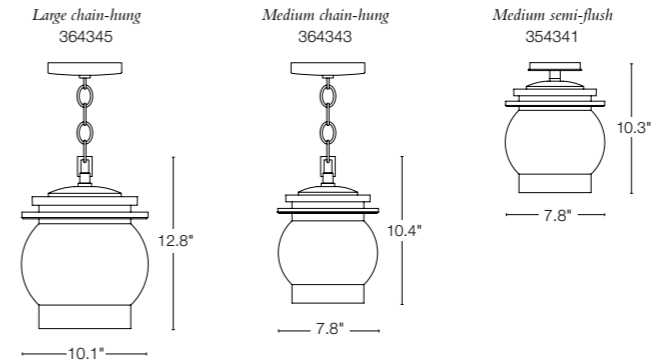

BANDED SCONCE SIZES AVAILABLE

CAPPED BANDED SCONCE SIZES AVAILABLE

BANDED LARGE WITH TOP PLATE LARGE
305998 - aluminum sconce with seeded over opal glass
20.3" h x 9.4" w x 8" d - B bulb, 60W max
SHOWN: COASTAL DARK SMOKE FINISH

BANDED OUTDOOR POST LIGHT · 345897
aluminum post light with seeded over opal glass
22.5" h x 7.25" dia · B bulb, 60W max
SHOWN: COASTAL DARK SMOKE FINISH

VERTICAL BAR LARGE · 307283
aluminum sconce with clear fluted over opal glass
23.5" h x 7.8" w x 6.8" d · B bulb, 60W max
SHOWN: COASTAL DARK SMOKE FINISH

VERTICAL BAR SCONCE SIZES AVAILABLE

VERTICAL BAR

BAY CEILING-HUNG DESIGNS AVAILABLE

BAY GLASS OPTIONS INCLUDE CLEAR
OR CLEAR WITH FROSTED CENTER FOR
MORE BULB SHIELDING.

BAY MEDIUM
364343 · aluminum chain-hung
10.4" h x 7.8" dia · A19 bulb, 100W max
SHOWN: COASTAL BLACK FINISH AND CLEAR WITH FROST GLASS