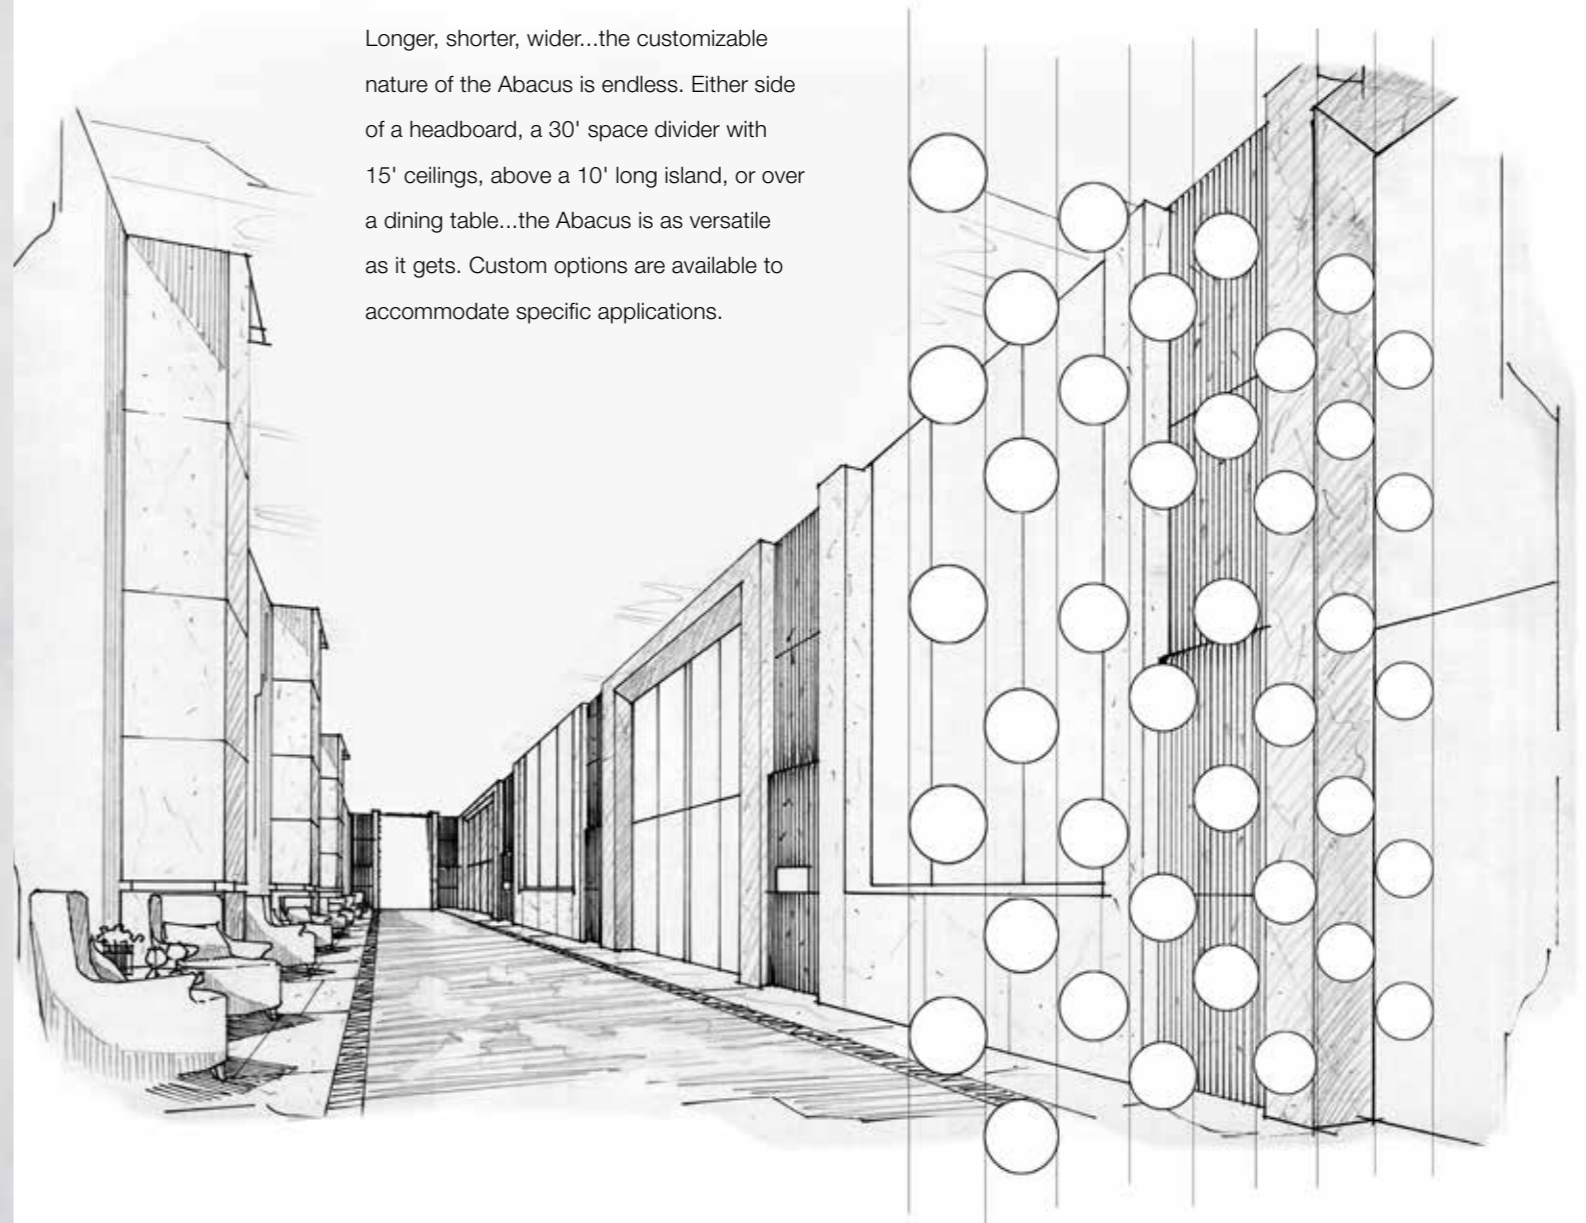

SLIDE

SLIDE • 139201
32.9" h x 45.2" w x 22.5" d • G9 bulbs (3), 40 W max
SHOWN: GOLD FINISH

ABACUS

BEST of year
WINNER 2019

INTERIOR
DESIGN

MODULAR SCALABLE LIGHTING

Longer, shorter, wider...the customizable nature of the Abacus is endless. Either side of a headboard, a 30' space divider with 15' ceilings, above a 10' long island, or over a dining table...the Abacus is as versatile as it gets. Custom options are available to accommodate specific applications.