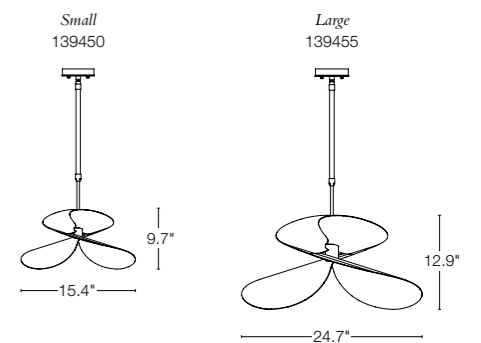

FRITZ PENDANT LARGE · 188902
14.5" h x 8.3" dia · MR16 bulb, 35W max
SHOWN: BLACK FINISH

HIBISCUS SMALL · 139450
9.7" h x 15.4" w x 13.7" d · A19, 100W max
SHOWN: DARK SMOKE FINISH

HIBISCUS

HIBISCUS PENDANT SIZES