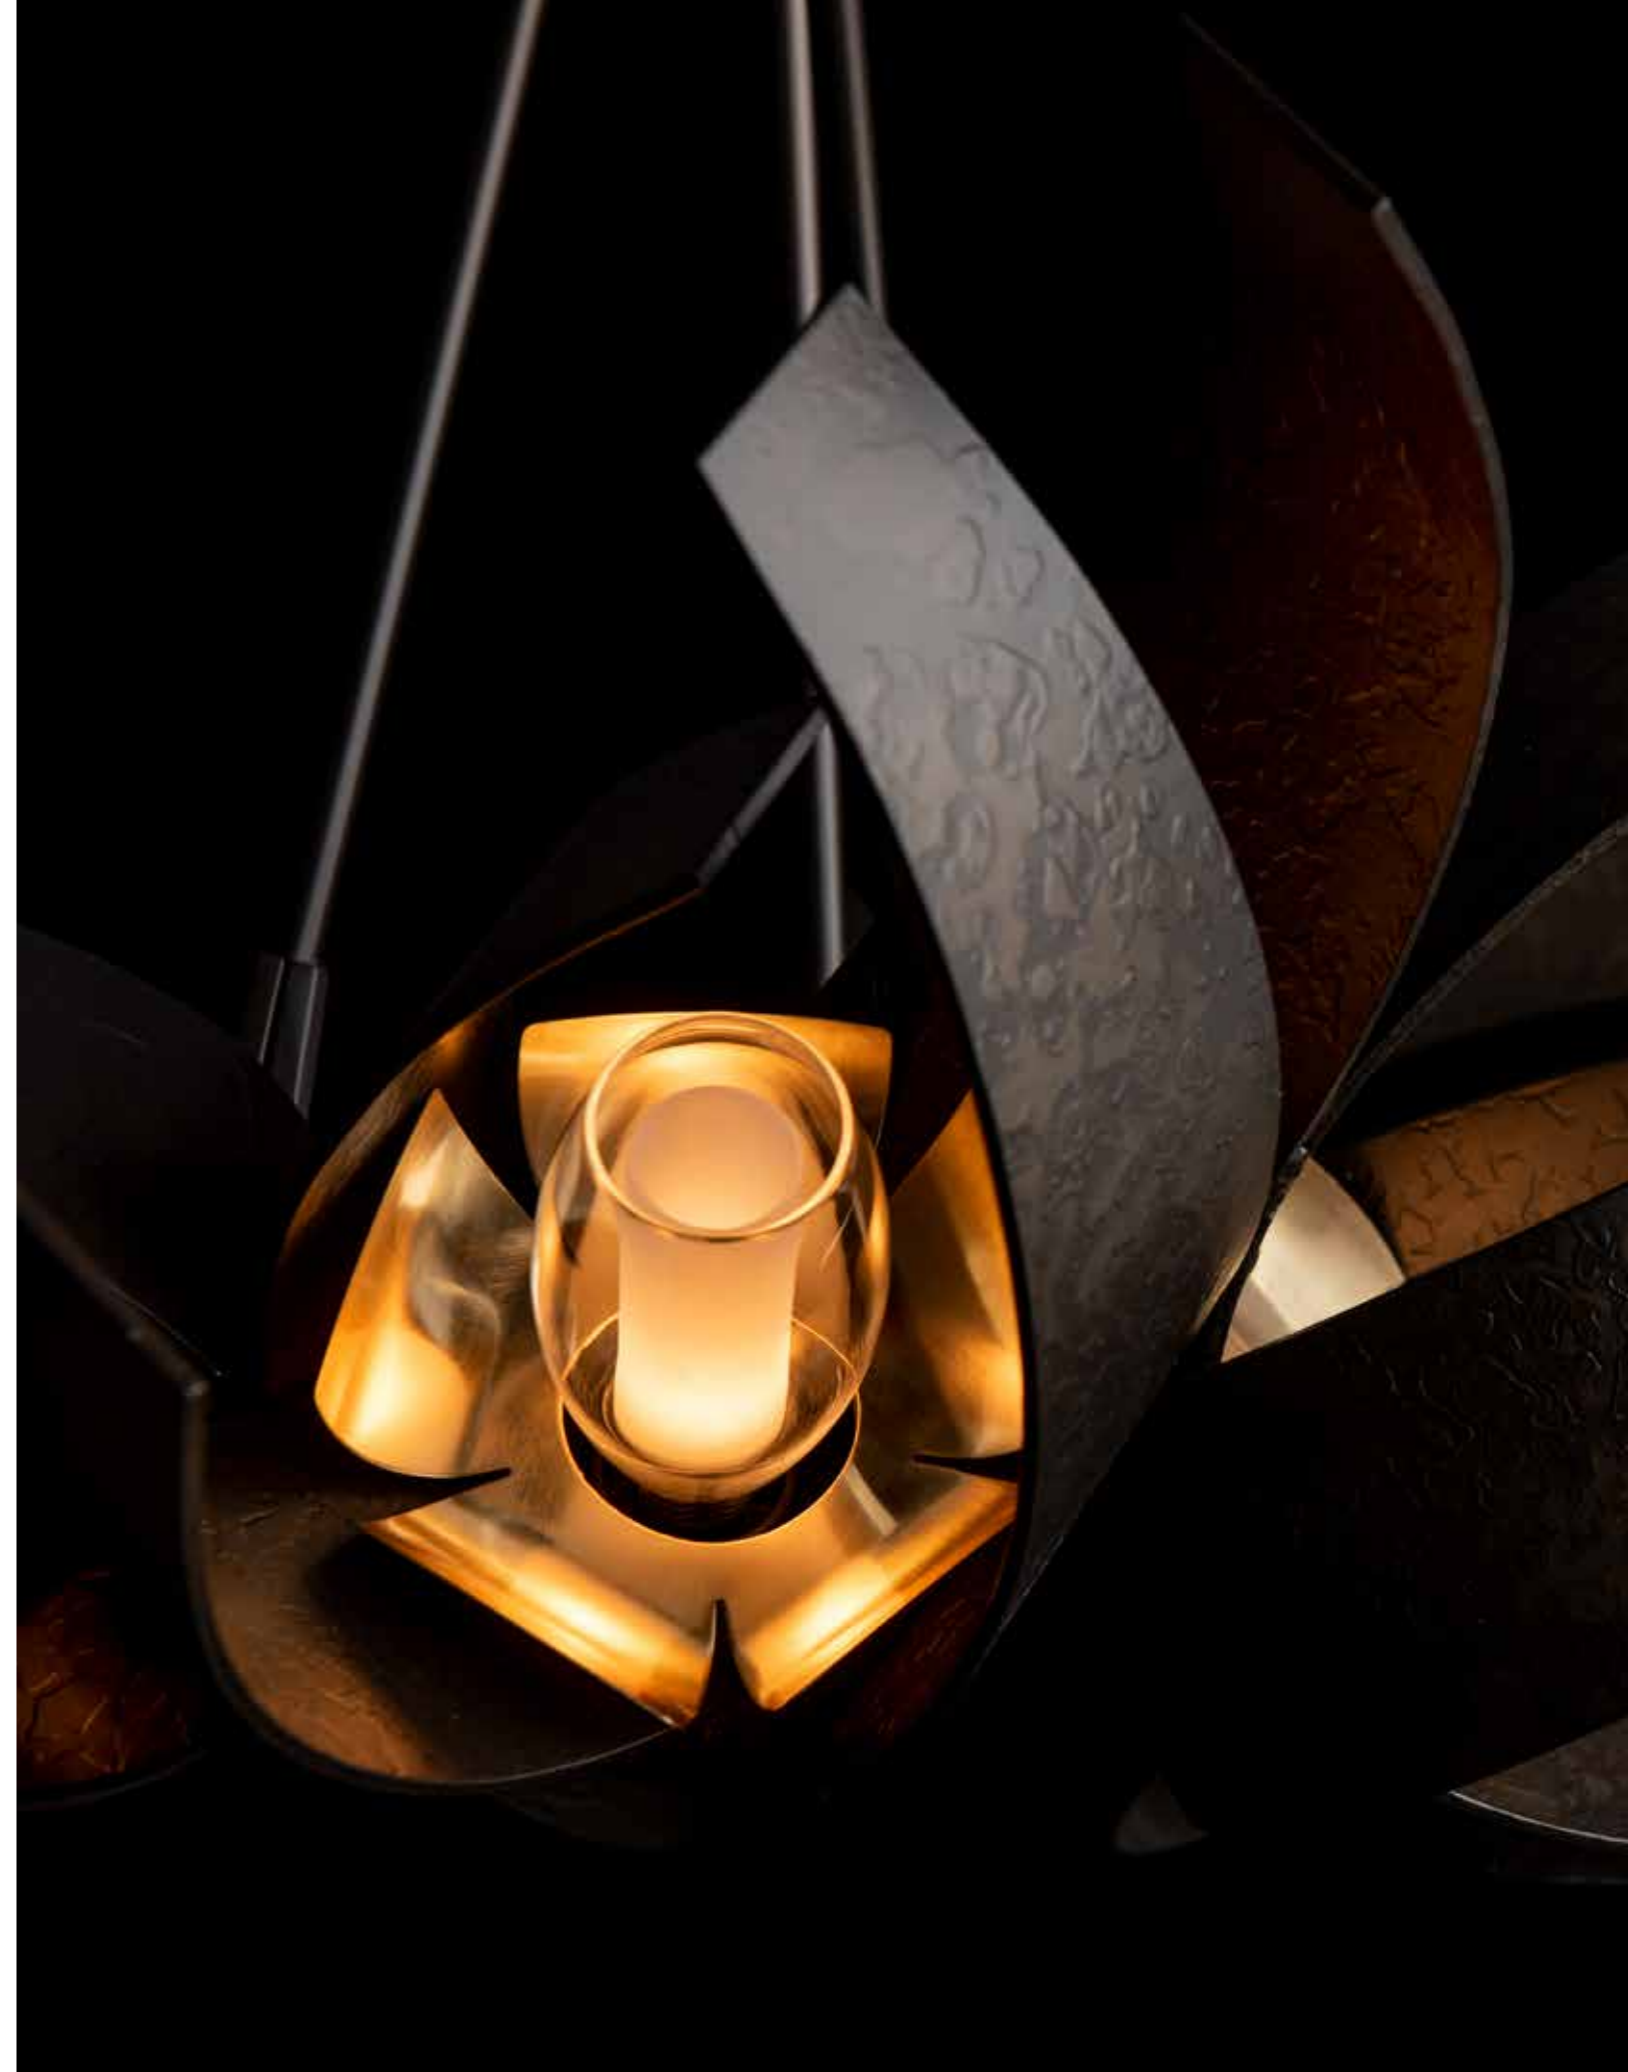

OUR ENCHANTING NEW CORONA
PENDANT FEATURES DELICATE BRASS
PETALS THAT REFLECT AND REFRACT
THE LIGHT IT EMBRACES, CREATING A
WARM GOLDEN GLOW.

CORONA WITH BRASS ACCENT - 136502
21" h x 26.9" dia - G9 bulbs (6), 40 W max
SHOWN: DARK SMOKE FINISH

CORONA