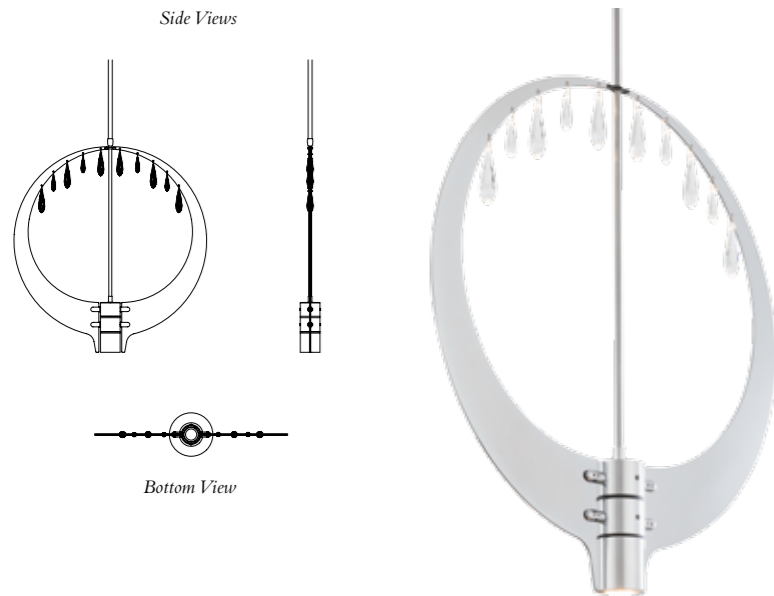

BANDED OUTDOOR POST LIGHT · 345897
aluminum post light with seeded over opal glass
22.5" h x 7.25" dia · B bulb, 60W max
SHOWN: COASTAL DARK SMOKE FINISH

VERTICAL BAR LARGE · 307283
aluminum sconce with clear fluted over opal glass
23.5" h x 7.8" w x 6.8" d · B bulb, 60W max
SHOWN: COASTAL DARK SMOKE FINISH

CORONA

MODULAR
SCALABLE
LIGHTING

RAIN STAR SMALL - 139001
Chrome pendant with 16 LED-lit Swarovski briolettes
7.6" h x 27.9" dia - MR-16 bulb, 6.5 W max
SHOWN: VINTAGE PLATINUM PIPE AND CANOPY

RAIN STAR LARGE - 139002
Chrome pendant with 24 LED-lit Swarovski briolettes
7.8" h x 36.1" dia - MR-16 bulb, 6.5 W max
SHOWN: VINTAGE PLATINUM PIPE AND CANOPY

RAIN LINEAR - 139003
Chrome pendant with 33 LED-lit Swarovski briolettes
8.4" h x 56.1" w x 28" d - MR-16 bulbs (2), 6.5 W max
SHOWN: BLACK PIPES AND CANOPY

RAIN

RAIN ORB • 139005
 Chrome pendant with 20 LED-lit Swarovski briolettes
 26.1" h x 24.4" dia • MR-16 bulb, 6.5 W max
 SHOWN: GOLD PIPE AND CANOPY

TECHNOLOGY & DESIGN

US PATENT 7,018,083 B2, SWAROVSKI®

RAIN CIRCULAR • 139004
 Chrome pendant with 10 LED-lit Swarovski briolettes
 26.1" h x 24.4" w x 2.5" d • MR-16 bulb, 6.5 W max
 SHOWN: VINTAGE PLATINUM PIPE AND CANOPY