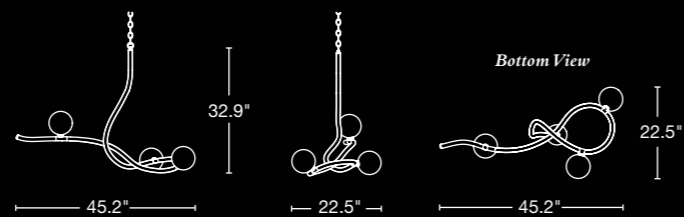

SLIDE

SLIDE • 139201
32.9" h x 45.2" w x 22.5" d • G9 bulbs (3), 40 W max
SHOWN: GOLD FINISH