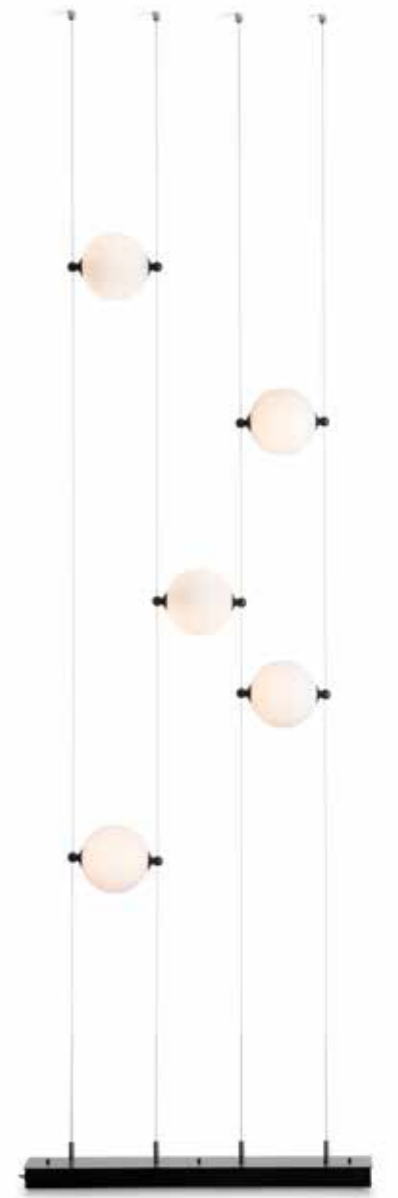

ABACUS 5-LIGHT PLUG IN - 289520
30"-240"h x 5.5" d - Baseplate 4.3" h x 27.3" d
dedicated LED lighting
SHOWN: BLACK FINISH AND OPAL GLASS GLOBES

GLASS COLOR SELECTION

Glass globes are offered in two standard colors (opal or cool grey). A variety of hand-blown, artisanal glass globes are additionally available as custom options for your Abacus.