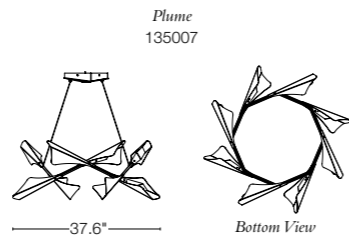

PLUME • 135007
14.6" h x 37.6" dia • dedicated LED lamping
SHOWN: BLACK FINISH WITH GOLD ACCENTS

PLUME