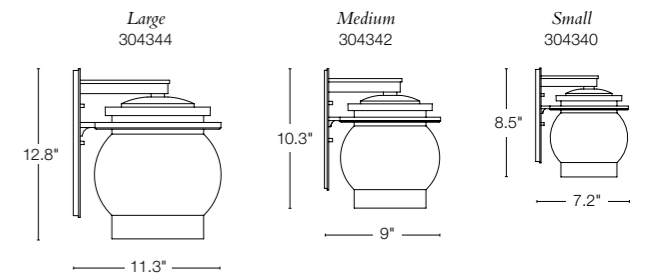

VERTICAL BAR SCONCE SIZES AVAILABLE

VERTICAL BAR

BAY CEILING-HUNG DESIGNS AVAILABLE

BAY GLASS OPTIONS INCLUDE CLEAR
OR CLEAR WITH FROSTED CENTER FOR
MORE BULB SHIELDING.

BAY MEDIUM
364343 · aluminum chain-hung
10.4" h x 7.8" dia · A19 bulb, 100W max
SHOWN: COASTAL BLACK FINISH AND CLEAR WITH FROST GLASS

BAY SCONCE SIZES AVAILABLE

BAY MEDIUM
304342 · aluminum sconce
10.3" h x 7.8" w x 9" d · A19 bulb, 100W max
SHOWN: COASTAL BURNISHED STEEL FINISH AND CLEAR GLASS

BAY

HIBISCUS

HIBISCUS LARGE OUTDOOR

369455 • aluminum pendant