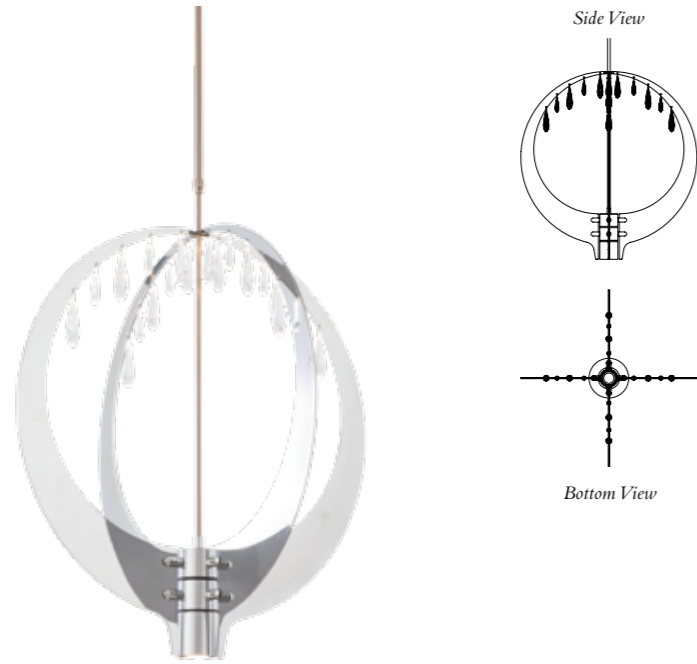

RAIN ORB • 139005
Chrome pendant with 20 LED-lit Swarovski briolettes
26.1" h x 24.4" dia • MR-16 bulb, 6.5 W max
SHOWN: GOLD PIPE AND CANOPY