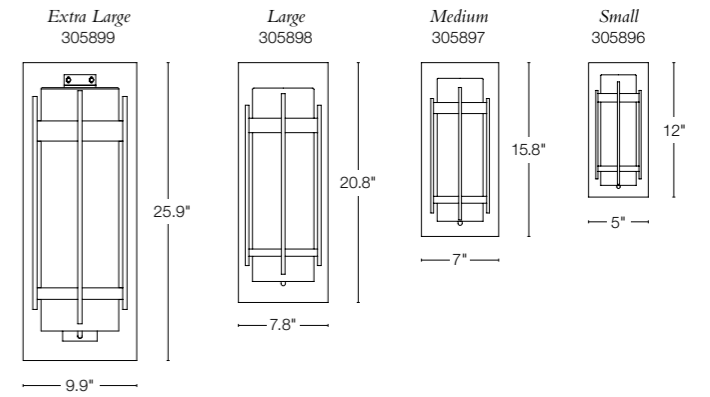

BANDED SCONCE SIZES AVAILABLE