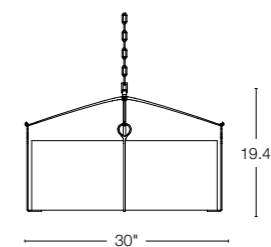

Bow Pendant with Fabric Shade Large
104255