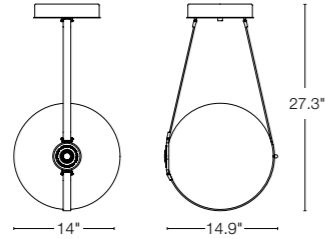

DERBY LARGE - 131042
43.4" h x 14.9" w x 14" d - dedicated LED lamping
SHOWN: CHESTNUT LEATHER

Derby fittings can connect and disconnect for desired effect.

DERBY SMALL - 131040
42.5" h x 10.9" w x 10" d - dedicated LED lamping
SHOWN: CHESTNUT LEATHER

LEATHER OPTIONS

BRITISH BROWN CHESTNUT

DERBY SEMI-FLUSH SIZES

Derby Semi-flush Small
121047

Derby Semi-flush Large
121049

DERBY PENDANTS AND SEMIFLUSH
COME WITH SET LEATHER LENGTHS.
SEE SPECIFICATION BOOK FOR
DETAILS. CUSTOMIZED LENGTHS
ARE AVAILABLE.