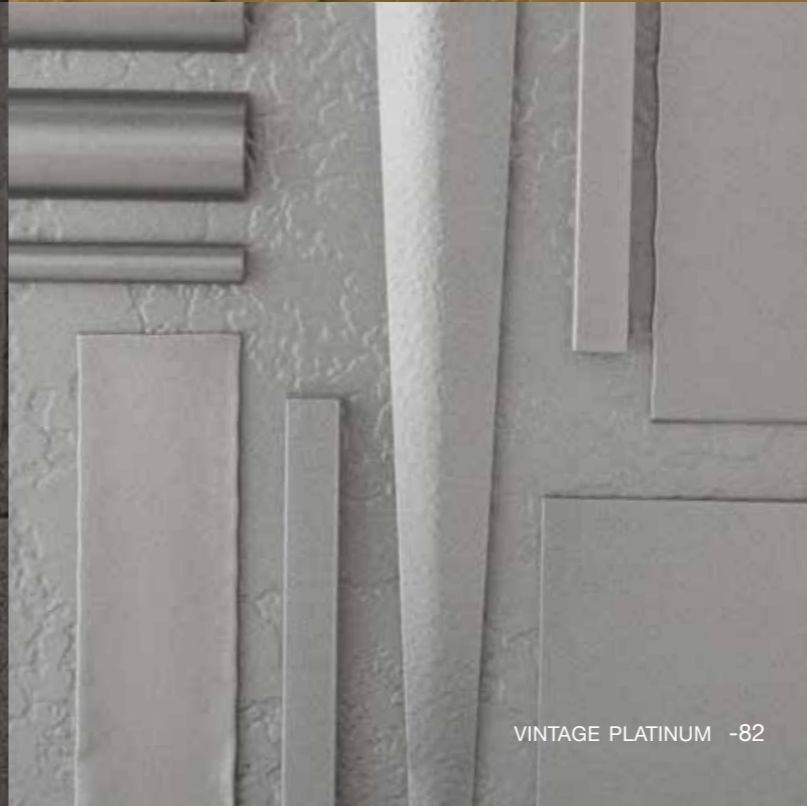

BLACK -10

GOLD -25

SOFT GOLD -84

NATURAL IRON -20

VINTAGE PLATINUM -82

:: Coastal Outdoor Finishes

Formulated to resist harsh environmental conditions

Extensively tested in our salt spray chamber where it's subjected to: