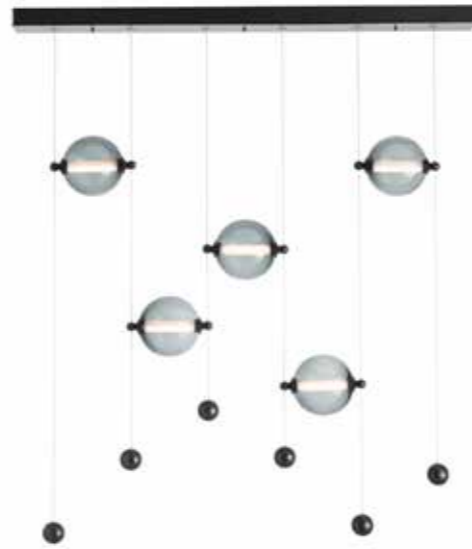

ABACUS 5-LIGHT PENDANT - 139050
20"-100"h x 41" w x 5.5" d - dedicated LED lighting
SHOWN: BLACK FINISH AND COOL GREY GLASS GLOBES