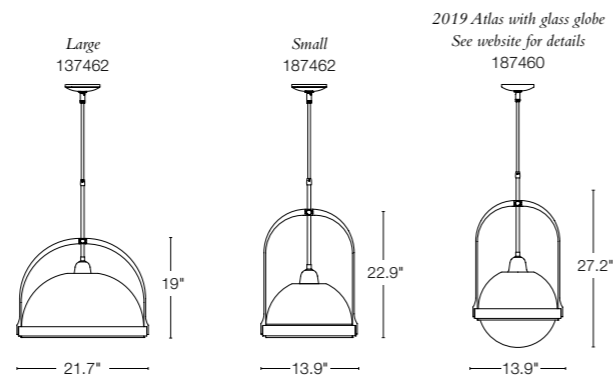

ATLAS PENDANT SIZES