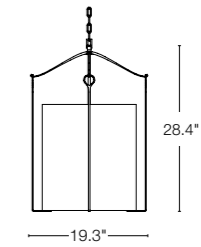

Bow Pendant with Fabric Shade Tall
104260