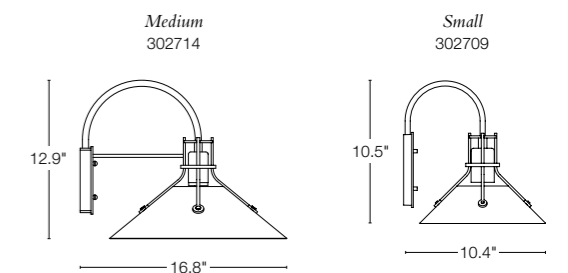

HENRY WITH GLASS SHADE SCONCE SIZES AVAILABLE