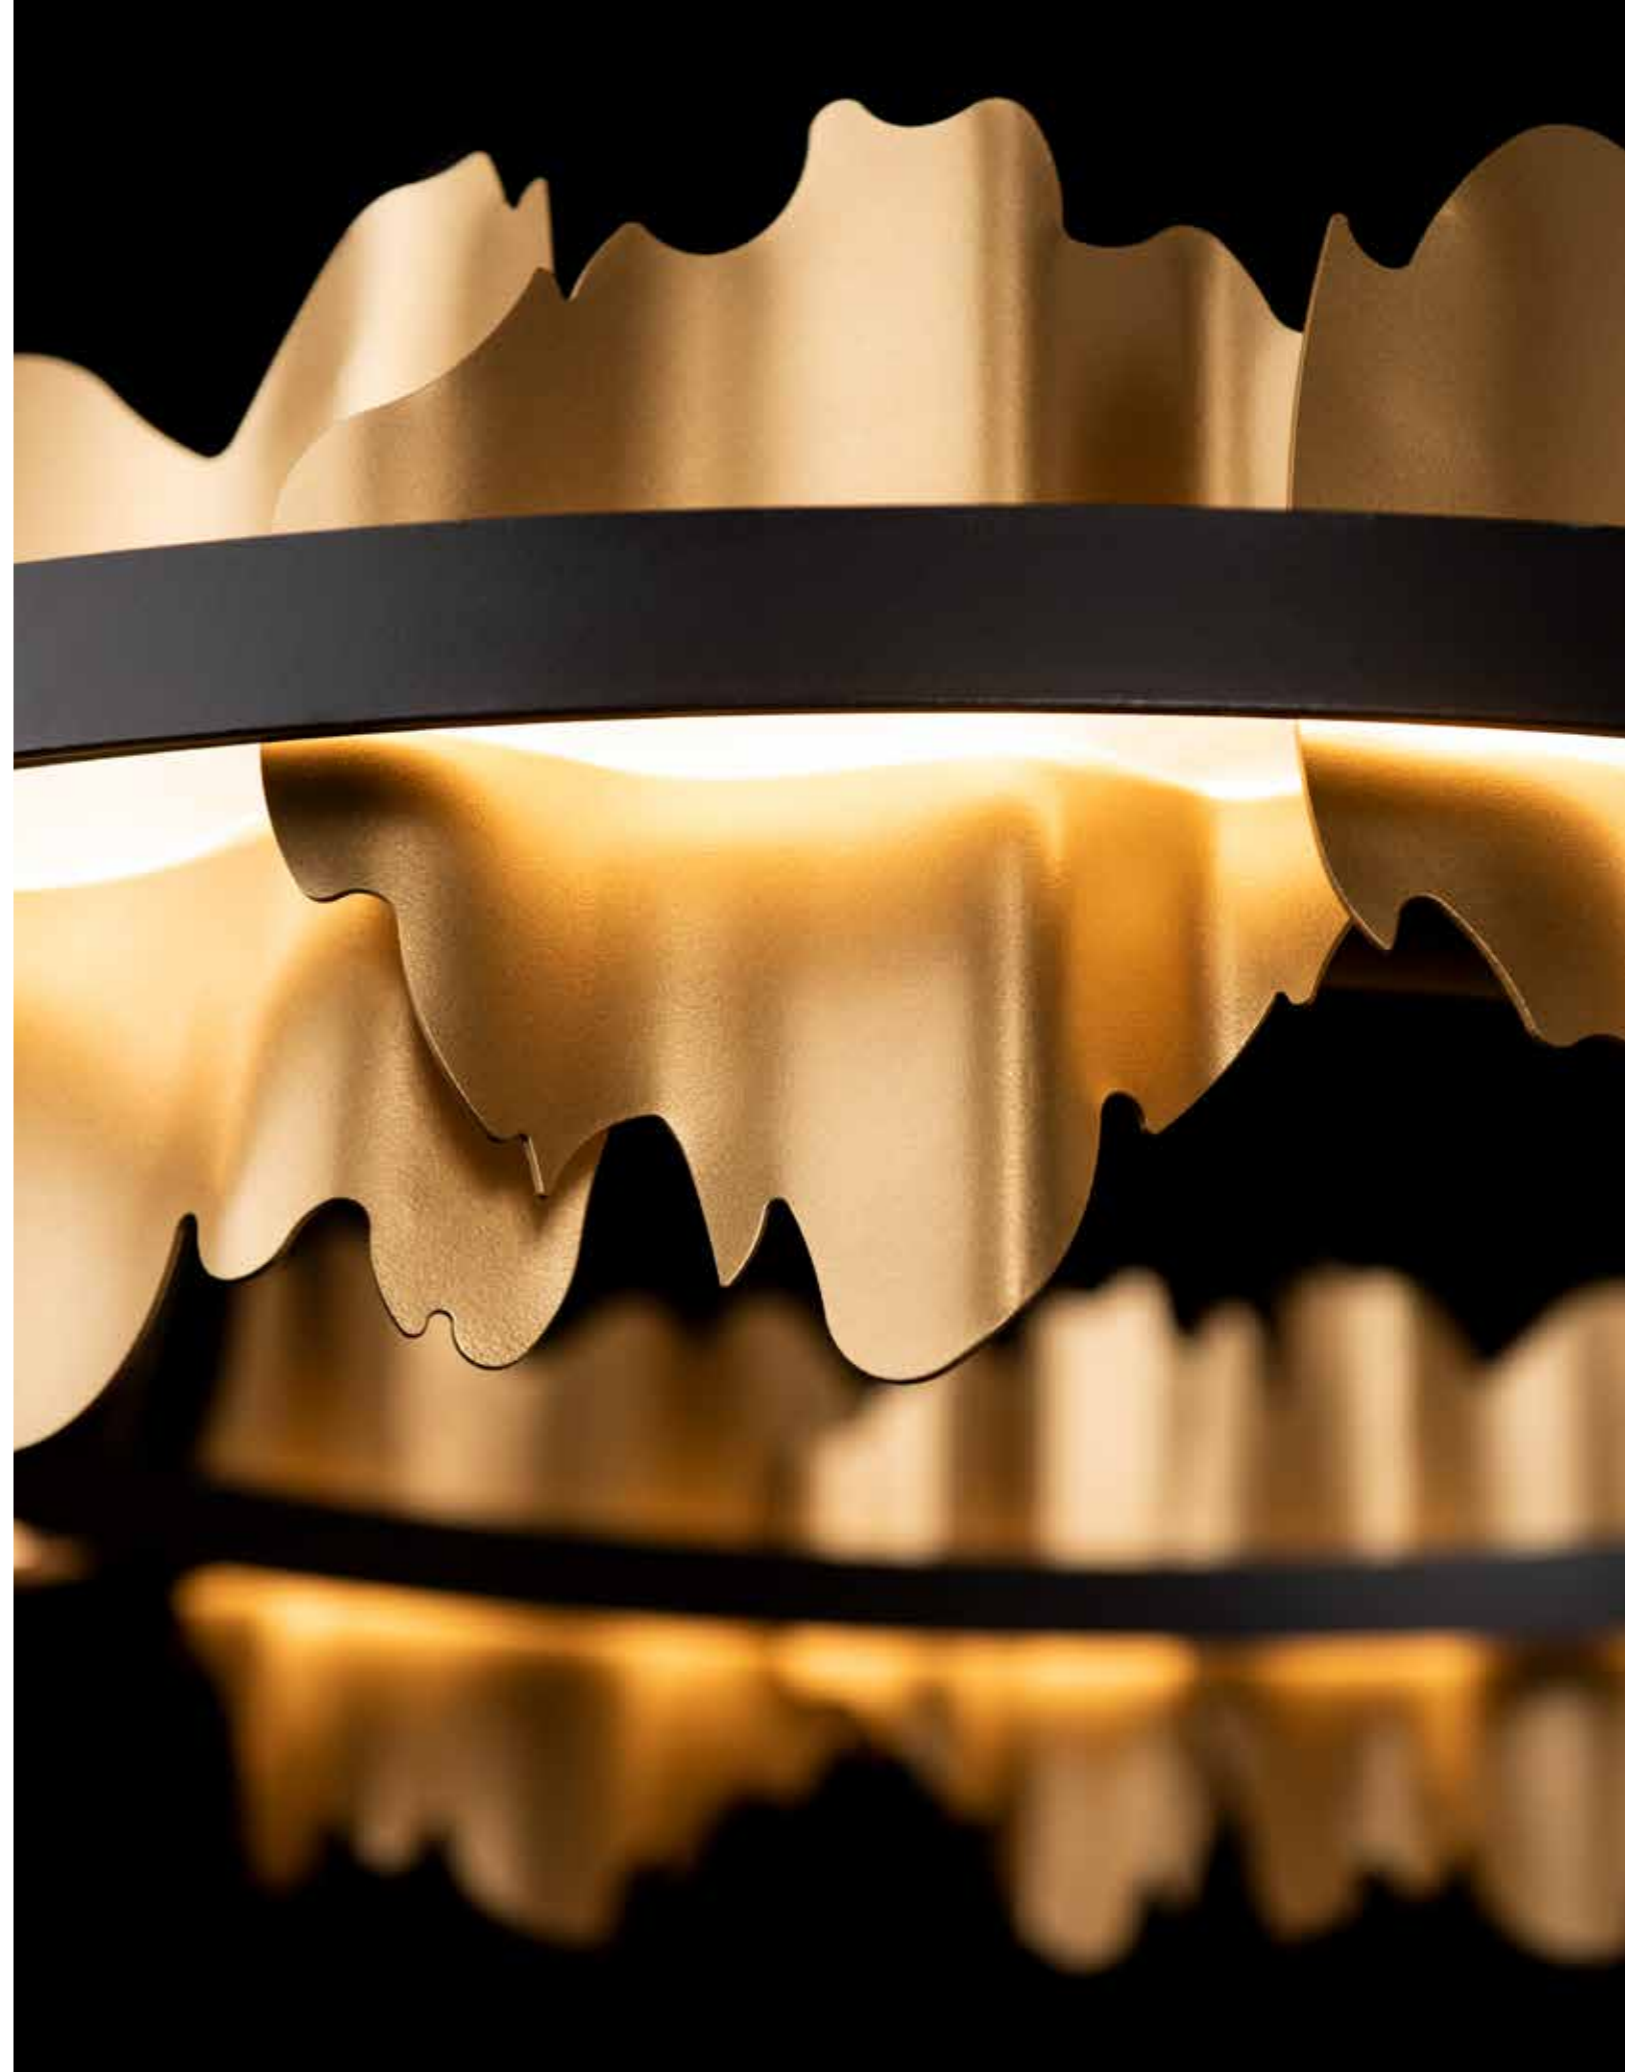

HILDENE

HILDENE IS OLD ENGLISH FOR
"HILL AND VALLEY WITH STREAM."
OUR HILDENE DESIGNS FEATURE
METAL PLATES CRAFTED INTO
DRAMATIC HILLS AND VALLEYS,
LIT WITH LED PANELS.

HILDENE LARGE - 139652
8.6" h x 51.9" w x 5.3" d - dedicated LED lamping
SHOWN: BURNISHED STEEL WITH VINTAGE PLATINUM ACCENTS