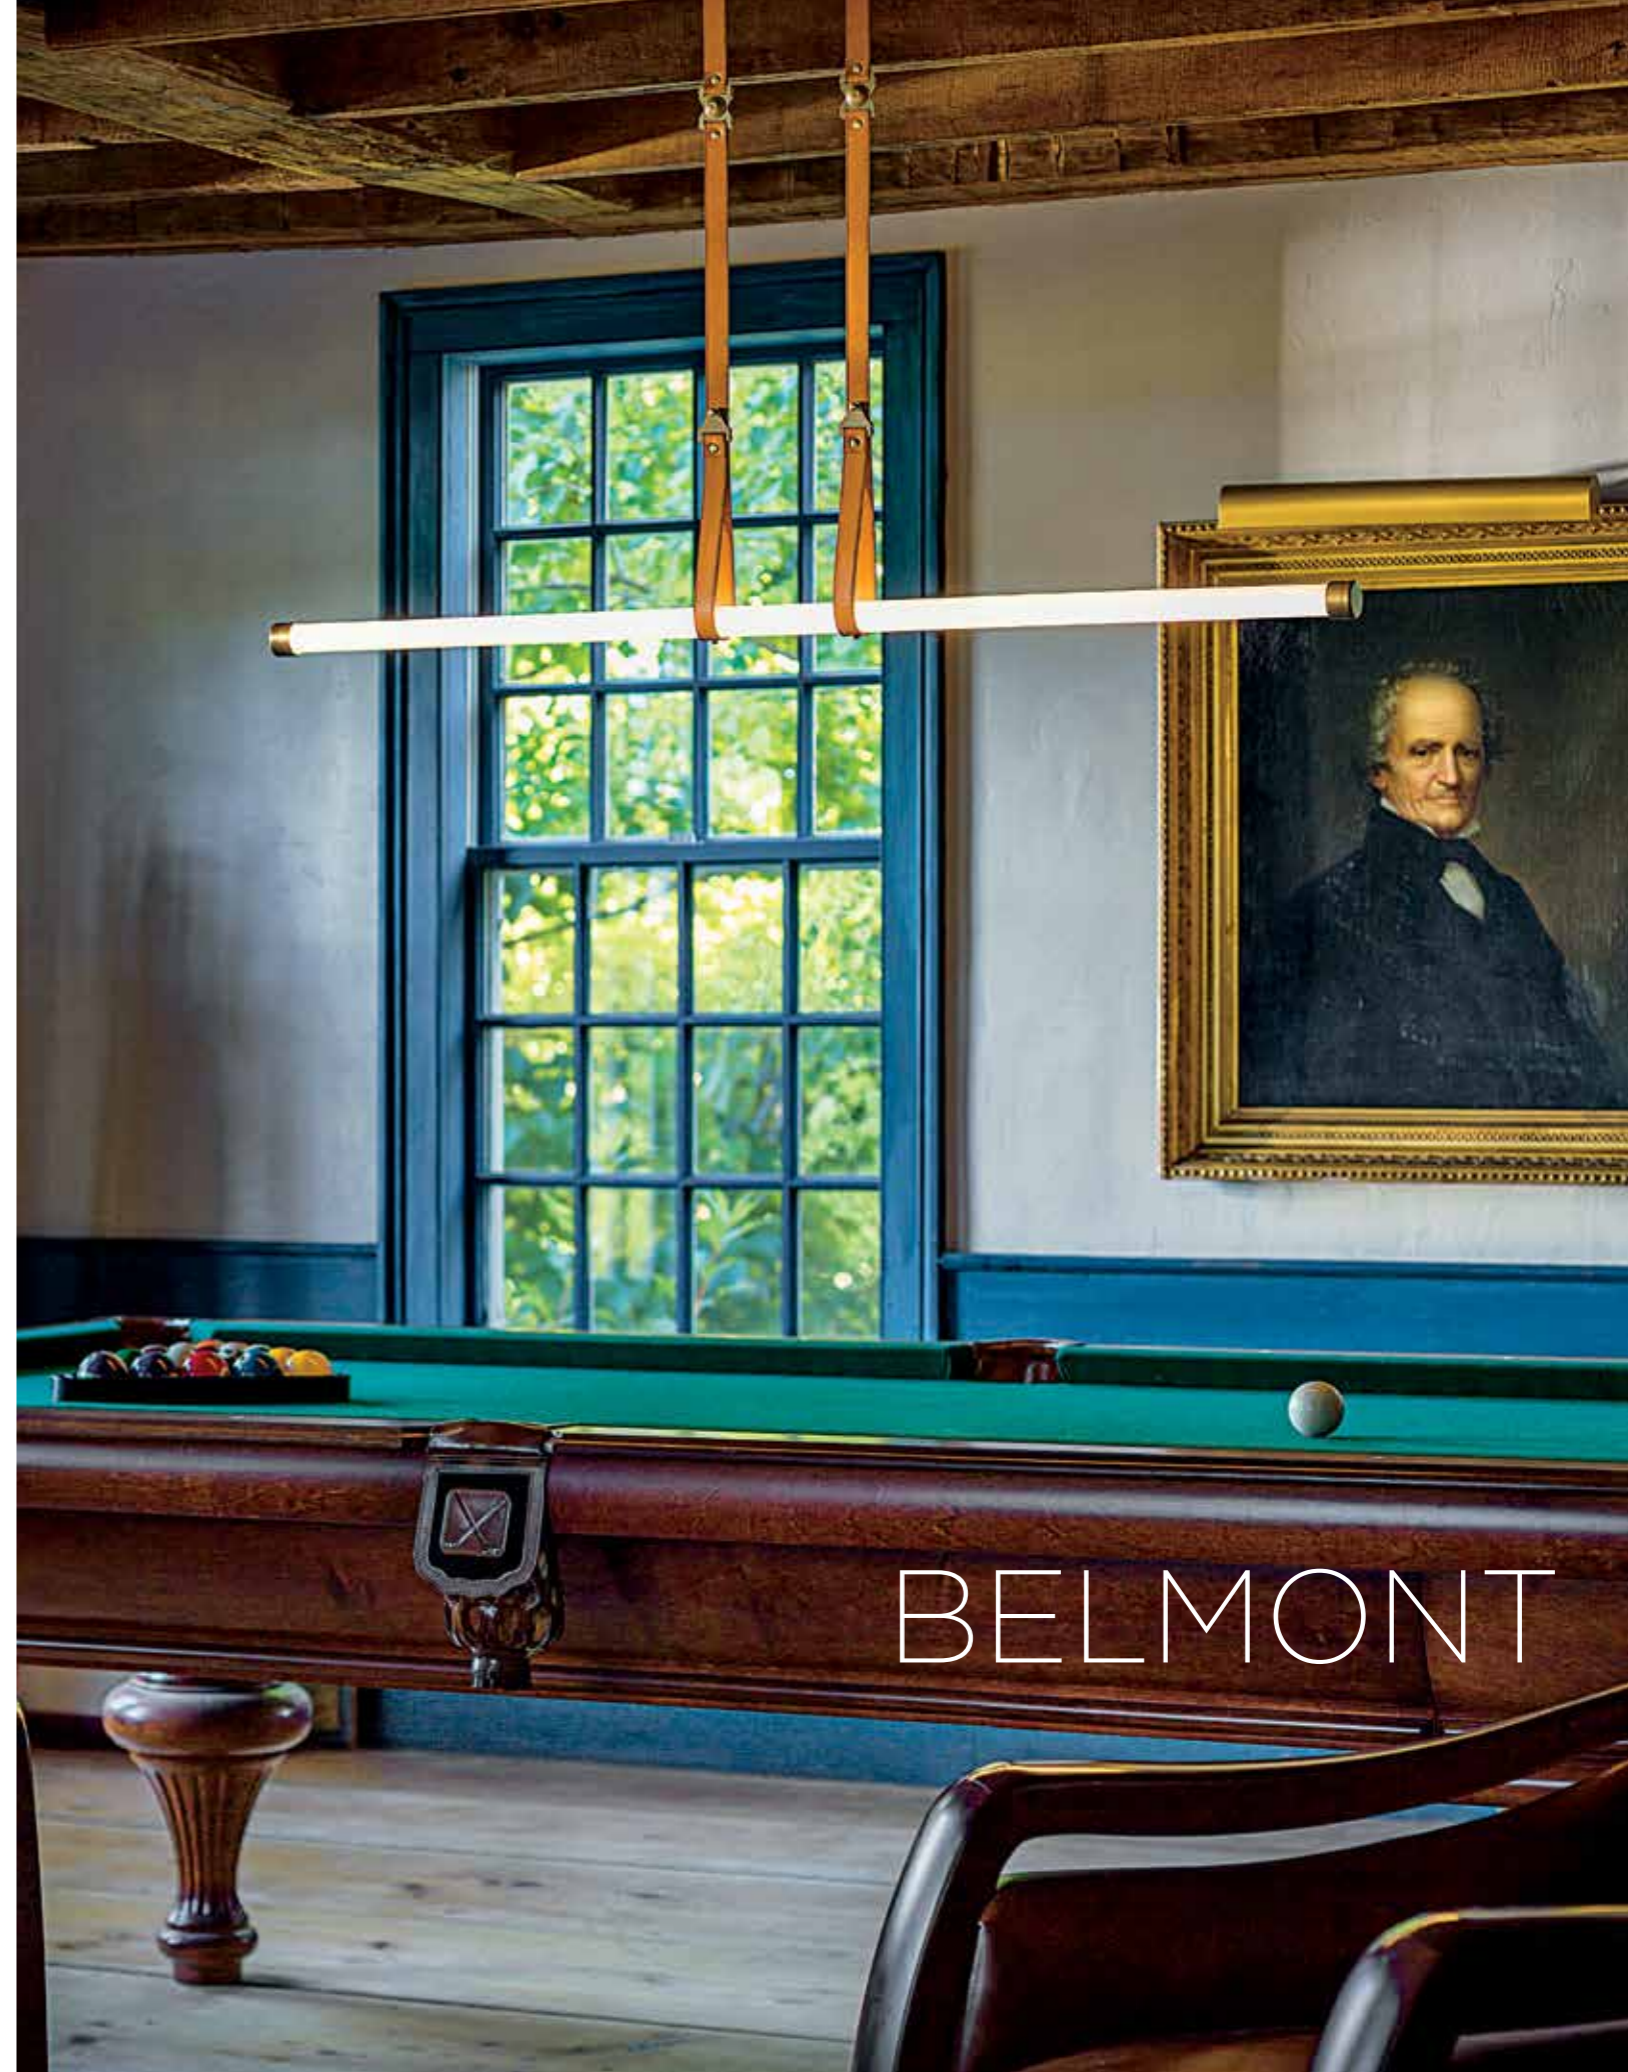

BELMONT SIZES AVAILABLE

BELMONT

BELMONT PENDANTS ARE AVAILABLE
IN FIXED HEIGHTS OF 32.2" SHORT,
38.2" STANDARD, AND 57.2" LONG.
SHORTER OR LONGER LEATHER
LENGTHS CAN BE CUSTOM ORDERED.