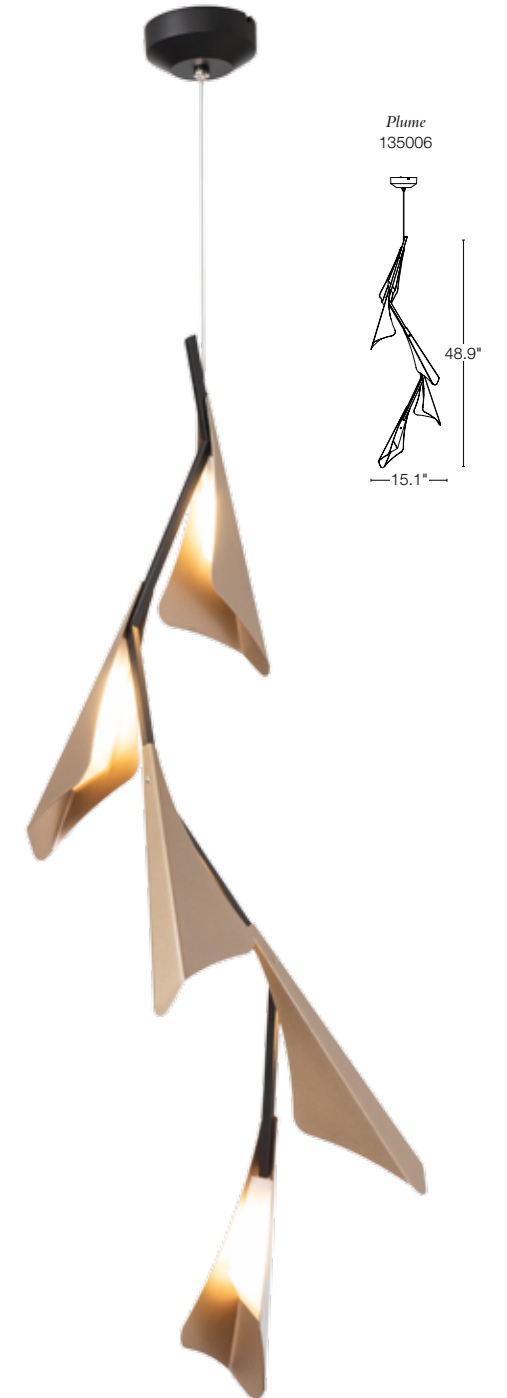

HENRY WITH GLASS SHADE MEDIUM
363009 - aluminum pendant
8.7" h x 14.4" dia - A19 bulb, 100W max
SHOWN: COASTAL BRONZE FINISH WITH CLEAR GLASS

HENRY WITH GLASS SHADE MEDIUM
302714 - aluminum sconce
12.9" h x 14.4" w x 16.8" d - A19 bulb, 60W max
SHOWN: COASTAL BURNISHED STEEL FINISH WITH CLEAR GLASS

BANDED OUTDOOR POST LIGHT · 345897
aluminum post light with seeded over opal glass
22.5" h x 7.25" dia · B bulb, 60W max
SHOWN: COASTAL DARK SMOKE FINISH

VERTICAL BAR LARGE · 307283
aluminum sconce with clear fluted over opal glass
23.5" h x 7.8" w x 6.8" d · B bulb, 60W max
SHOWN: COASTAL DARK SMOKE FINISH

Bottom View

PLUME • 135007
14.6" h x 37.6" dia • dedicated LED lamping
SHOWN: BLACK FINISH WITH GOLD ACCENTS

PLUME

PLUME • 135008
10" h x 49.1" dia • dedicated LED lamping
SHOWN: VINTAGE PLATINUM

PLUME • 135006
48.9" h x 15.1" w x 14.7" dia • dedicated LED lamping
SHOWN: BLACK FINISH WITH SOFT GOLD ACCENTS

OUR ENCHANTING NEW CORONA
PENDANT FEATURES DELICATE BRASS
PETALS THAT REFLECT AND REFRACT
THE LIGHT IT EMBRACES, CREATING A
WARM GOLDEN GLOW.

CORONA WITH BRASS ACCENT - 136502
21" h x 26.9" dia - G9 bulbs (6), 40 W max
SHOWN: DARK SMOKE FINISH