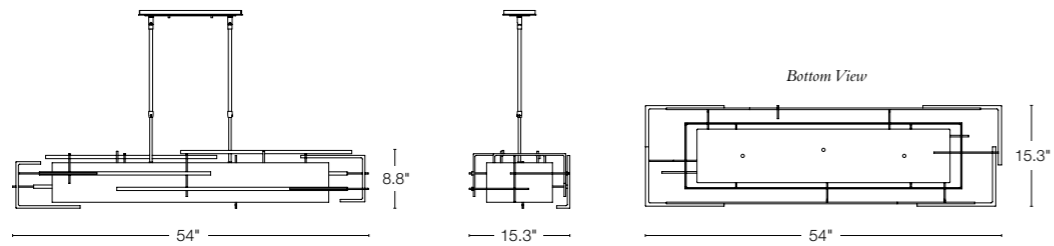

SLING • 139825
36.2" h x 34.2" w x 8.6" d • dedicated LED lamping
SHOWN: DARK SMOKE FINISH
NOTE: TWO SLING PENDANTS AT RIGHT

SLING

ETCH - 136390
8.8" h x 54" w x 15.3" d - A19 bulbs (4), 60W max
SHOWN: DARK SMOKE FINISH