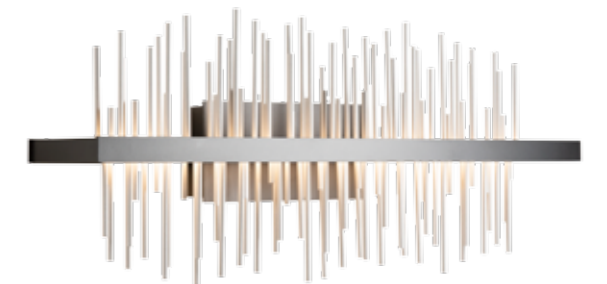

GOSSAMER SCONCE - 207917
11.5" h x 26" w x 7.4" d - dedicated LED lighting
SHOWN: BLACK FINISH WITH VINTAGE PLATINUM ACCENTS