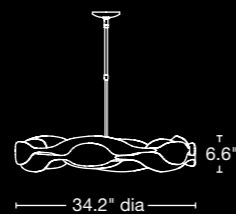

Bottom View