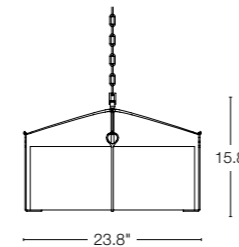

2019 FABRIC BOW DESIGNS AVAILABLE *See website for details*

Bow Pendant with Fabric Shade Small
104250