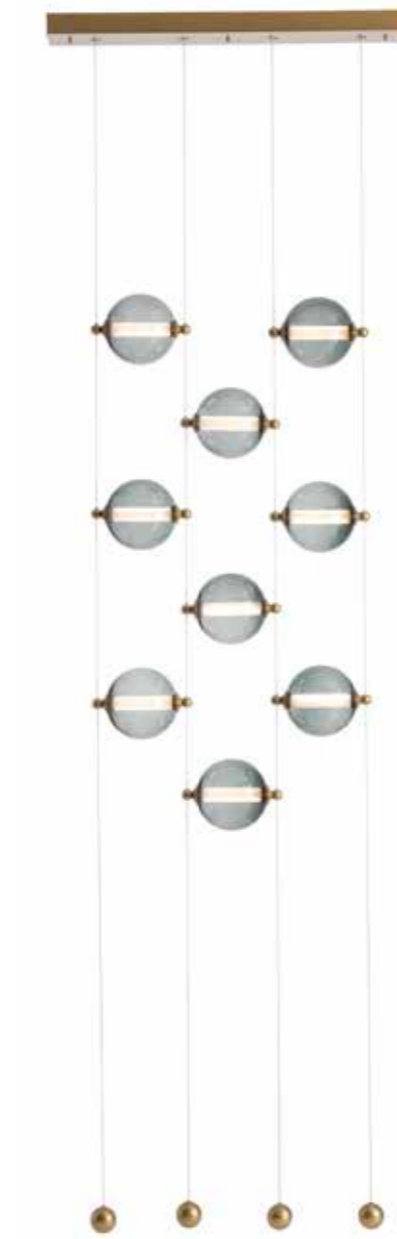

BANDED OUTDOOR POST LIGHT · 345897
aluminum post light with seeded over opal glass
22.5" h x 7.25" dia · B bulb, 60W max
SHOWN: COASTAL DARK SMOKE FINISH

VERTICAL BAR LARGE · 307283
aluminum sconce with clear fluted over opal glass
23.5" h x 7.8" w x 6.8" d · B bulb, 60W max
SHOWN: COASTAL DARK SMOKE FINISH

KOI

KOI 1-LIGHT - 131300
7" h x 30.6" w x 16.1" d - A19 bulb, 100W max
SHOWN: VINTAGE PLATINUM FINISH

KOI DESIGNS AVAILABLE

KOI 2-LIGHT - 131303
7" h x 50.6" w x 16.1" d - A19 bulbs (2), 100W max
SHOWN: DARK SMOKE FINISH

SLIDE

SLIDE • 139201
32.9" h x 45.2" w x 22.5" d • G9 bulbs (3), 40 W max
SHOWN: GOLD FINISH

ABACUS

BEST of year
WINNER 2019

INTERIOR
DESIGN

MODULAR SCALABLE LIGHTING

Longer, shorter, wider...the customizable nature of the Abacus is endless. Either side of a headboard, a 30' space divider with 15' ceilings, above a 10' long island, or over a dining table...the Abacus is as versatile as it gets. Custom options are available to accommodate specific applications.

ABACUS 3-LIGHT PENDANT - 139053
 20"-100"h x 22.3" w x 5.5" d - dedicated LED lighting
 SHOWN: DARK SMOKE FINISH AND COOL GREY GLASS GLOBES

ABACUS 5-LIGHT PENDANT - 139050
 20"-100"h x 41" w x 5.5" d - dedicated LED lighting
 SHOWN: BLACK FINISH AND COOL GREY GLASS GLOBES