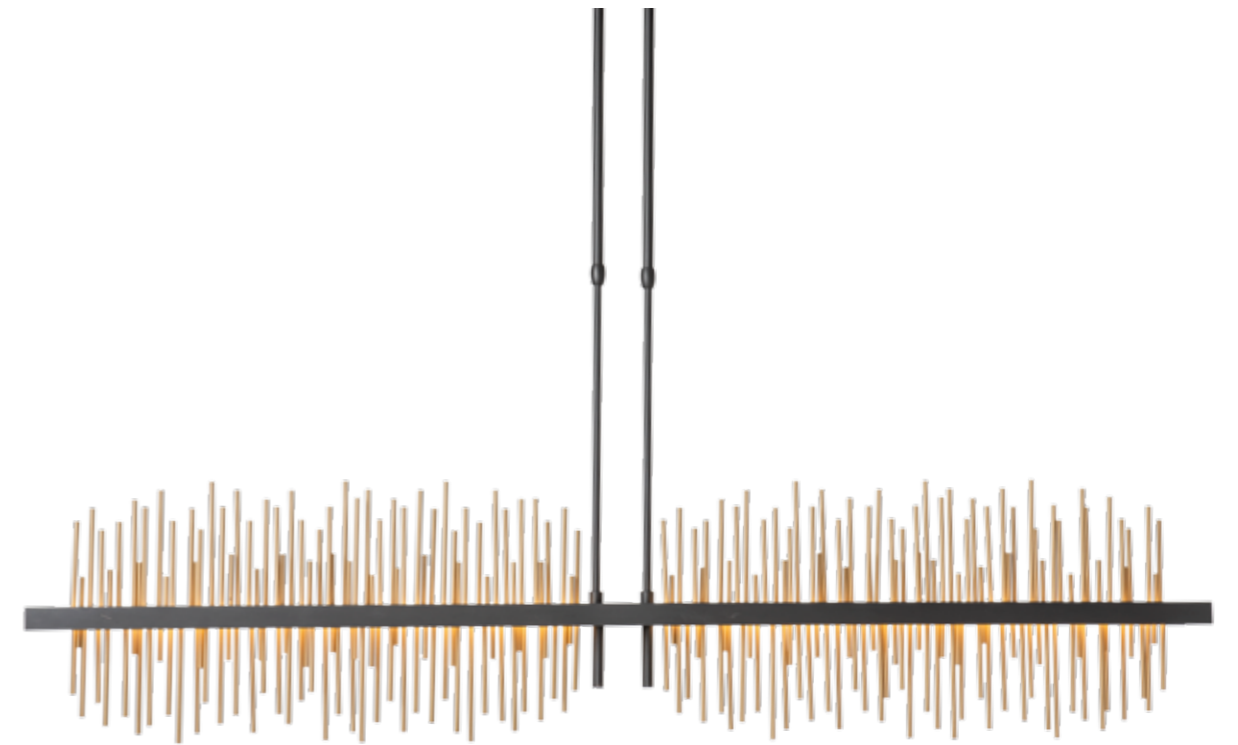

GOSSAMER LARGE - 139655
11.5" h x 51.9" w x 5.3" d - dedicated LED lighting
SHOWN: BLACK FINISH WITH GOLD ACCENTS