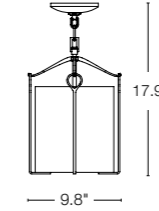

Bow Semi-flush
121140