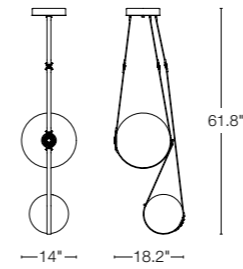

left & below - **DERBY 2-LIGHT** - 131045
61.8" h x 18.2" w x 14" d - dedicated LED lamping
SHOWN: CHESTNUT LEATHER

DERBY

CONTEMPORARY CRAFTSMANSHIP AT ITS VERY BEST, DERBY LED PENDANT DESIGNS FEATURES LEATHER STRAPS FROM A NEW ENGLAND ARTISAN, GLASS SPHERES, AND IMPRESSIVE BRASS FITTINGS FEATURING OUR MAKER'S MARK.

Derby fittings can connect and disconnect for desired effect.

LEATHER OPTIONS