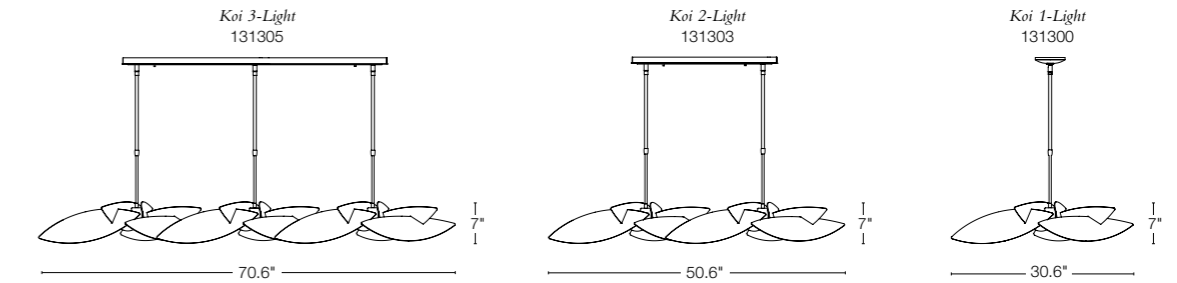

KOI DESIGNS AVAILABLE