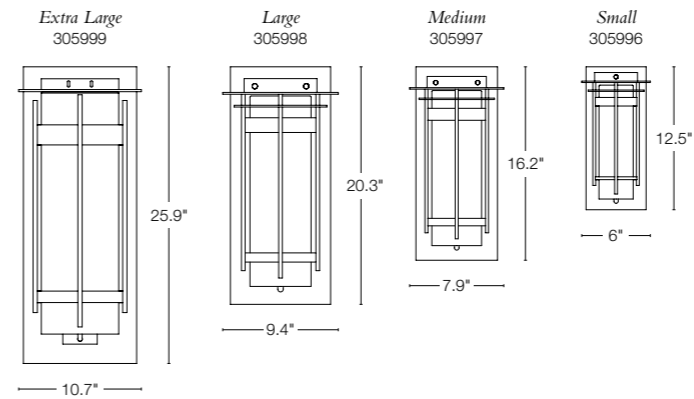

CAPPED BANDED SCONCE SIZES AVAILABLE

BANDED LARGE WITH TOP PLATE LARGE
305998 - aluminum sconce with seeded over opal glass
20.3" h x 9.4" w x 8" d - B bulb, 60W max
SHOWN: COASTAL DARK SMOKE FINISH