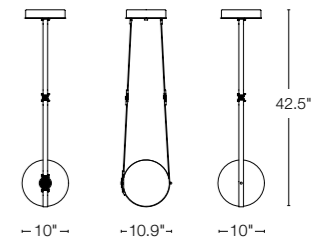

DERBY LARGE - 131042
43.4" h x 14.9" w x 14" d - dedicated LED lamping
SHOWN: CHESTNUT LEATHER

Derby fittings can connect and disconnect for desired effect.

DERBY SMALL - 131040
42.5" h x 10.9" w x 10" d - dedicated LED lamping
SHOWN: CHESTNUT LEATHER