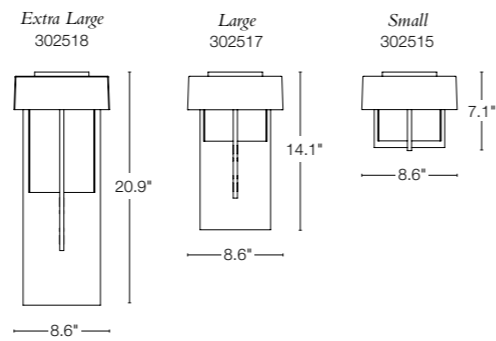

SHADOW BOX SIZES AVAILABLE

URSA

URSA SCONCE SIZES AVAILABLE

DOUBLE URSA LARGE
302507 - aluminum sconce
50.8" h x 9.5" w x 3.7" d - ADA - dedicated LED lamping
SHOWN: COASTAL BURNISHED STEEL FINISH

SHARD SCONCE SIZES AVAILABLE