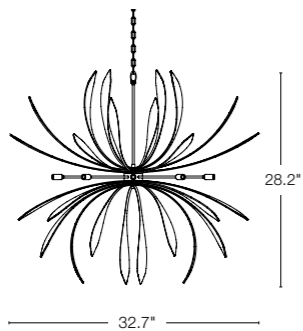

GLASS OPTIONS

BOW PENDANT • 104060
23" h x 9.8" dia - A19 bulb, 100W max
SHOWN: VINTAGE PLATINUM FINISH AND WATER GLASS

BOW SEMI-FLUSH MEDIUM • 121142
7.3" h x 13.2" dia - A15 bulb, 60W max
SHOWN: VINTAGE PLATINUM FINISH AND OPAL GLASS

GLASS OPTIONS

BOW SEMI-FLUSH LARGE • 121149
8.9" h x 19.6" dia - A19 bulbs (4), 60W max
SHOWN: VINTAGE PLATINUM FINISH AND WATER GLASS

2019 FABRIC BOW DESIGNS AVAILABLE *See website for details*

Bow Pendant with Fabric Shade Small
104250

Bow Pendant with Fabric Shade Large
104255

Bow Pendant with Fabric Shade Tall
104260

BOW

Dahlia flush-mount can also be installed as a wall-hung sconce.

DAHLIA FLUSH-MOUNT • 124350
10" h x 21.3" dia • A15 bulb, 60W max
SHOWN: DARK SMOKE FINISH

DAHLIA MINI PENDANT • 184350
18.2" h x 21.3" dia • B bulbs (4), 60W max
SHOWN: VINTAGE PLATINUM FINISH

DAHLIA

DAHLIA DESIGNS AVAILABLE

Dahlia Large
104355

Dahlia
104350

Dahlia Mini
184350

Dahlia Flush-Mount
124350