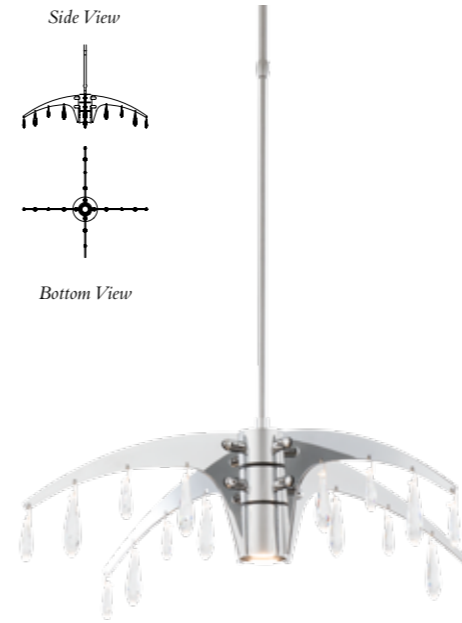

BANDED OUTDOOR POST LIGHT · 345897
aluminum post light with seeded over opal glass
22.5" h x 7.25" dia · B bulb, 60W max
SHOWN: COASTAL DARK SMOKE FINISH

VERTICAL BAR LARGE · 307283
aluminum sconce with clear fluted over opal glass
23.5" h x 7.8" w x 6.8" d · B bulb, 60W max
SHOWN: COASTAL DARK SMOKE FINISH

Bottom View

PLUME • 135007
14.6" h x 37.6" dia • dedicated LED lamping
SHOWN: BLACK FINISH WITH GOLD ACCENTS

PLUME

PLUME • 135008
10" h x 49.1" dia • dedicated LED lamping
SHOWN: VINTAGE PLATINUM

PLUME • 135006
48.9" h x 15.1" w x 14.7" dia • dedicated LED lamping
SHOWN: BLACK FINISH WITH SOFT GOLD ACCENTS

OUR ENCHANTING NEW CORONA
PENDANT FEATURES DELICATE BRASS
PETALS THAT REFLECT AND REFRACT
THE LIGHT IT EMBRACES, CREATING A
WARM GOLDEN GLOW.

CORONA WITH BRASS ACCENT - 136502
21" h x 26.9" dia - G9 bulbs (6), 40 W max
SHOWN: DARK SMOKE FINISH

CORONA

MODULAR
SCALABLE
LIGHTING

RAIN STAR SMALL - 139001
Chrome pendant with 16 LED-lit Swarovski briolettes
7.6" h x 27.9" dia - MR-16 bulb, 6.5 W max
SHOWN: VINTAGE PLATINUM PIPE AND CANOPY

RAIN STAR LARGE - 139002
Chrome pendant with 24 LED-lit Swarovski briolettes
7.8" h x 36.1" dia - MR-16 bulb, 6.5 W max
SHOWN: VINTAGE PLATINUM PIPE AND CANOPY