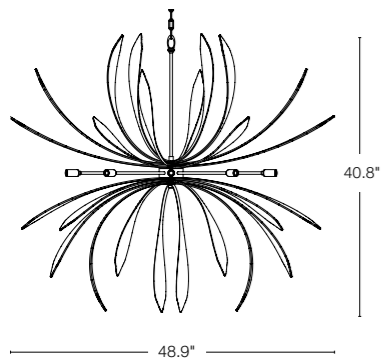

GLASS OPTIONS

BOW PENDANT • 104060
23" h x 9.8" dia - A19 bulb, 100W max
SHOWN: VINTAGE PLATINUM FINISH AND WATER GLASS

BOW SEMI-FLUSH MEDIUM • 121142
7.3" h x 13.2" dia - A15 bulb, 60W max
SHOWN: VINTAGE PLATINUM FINISH AND OPAL GLASS

GLASS OPTIONS

BOW SEMI-FLUSH LARGE • 121149
8.9" h x 19.6" dia - A19 bulbs (4), 60W max
SHOWN: VINTAGE PLATINUM FINISH AND WATER GLASS

2019 FABRIC BOW DESIGNS AVAILABLE *See website for details*

Bow Pendant with Fabric Shade Small
104250

Bow Pendant with Fabric Shade Large
104255

Bow Pendant with Fabric Shade Tall
104260

BOW

Dahlia flush-mount can also be installed as a wall-hung sconce.

DAHLIA FLUSH-MOUNT • 124350
10" h x 21.3" dia • A15 bulb, 60W max
SHOWN: DARK SMOKE FINISH

DAHLIA MINI PENDANT • 184350
18.2" h x 21.3" dia • B bulbs (4), 60W max
SHOWN: VINTAGE PLATINUM FINISH

DAHLIA

DAHLIA DESIGNS AVAILABLE

Dahlia Large
104355

Dahlia
104350

Dahlia Mini
184350

Dahlia Flush-Mount
124350