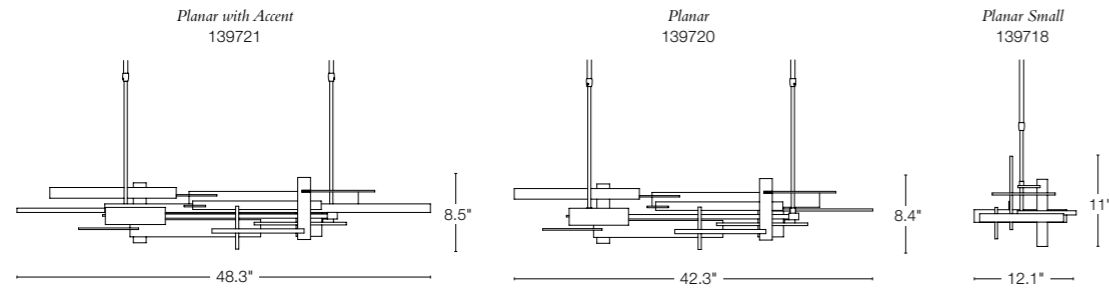

ORION

ORION LINEAR • 136435
21.9" h x 50.2" w x 8.6" d • B bulbs (6), 60W max
SHOWN: DARK SMOKE FINISH