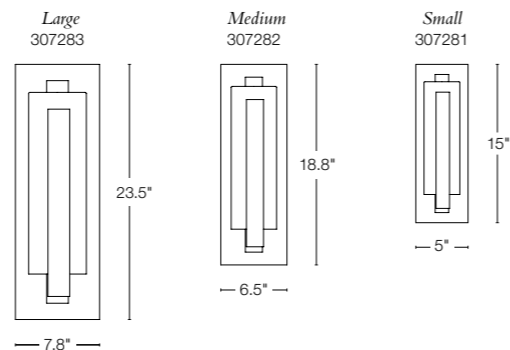

VERTICAL BAR SCONCE SIZES AVAILABLE