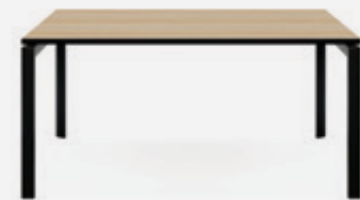

Warranty: 5 years

Made in Australia

Made in Australia

Warranty: 10 years

TABLES
ECLIPSE

- 33mm Melamine Desk Top with Square Edge Detail
- 120mm Mitred Loop Leg
- Height Adjustable Feet
- Sharknose Edge Profile also available