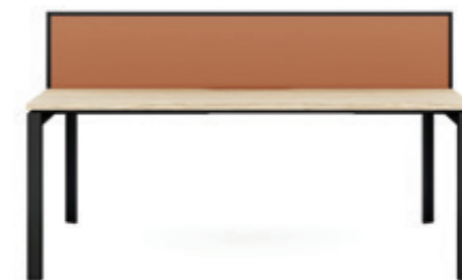

Flow

- 25mm Thick Aluminium Framed Extrusion in Black or White Powder Coat
- Hollow Core Upholstered in House Grey or Your Specified Fabric