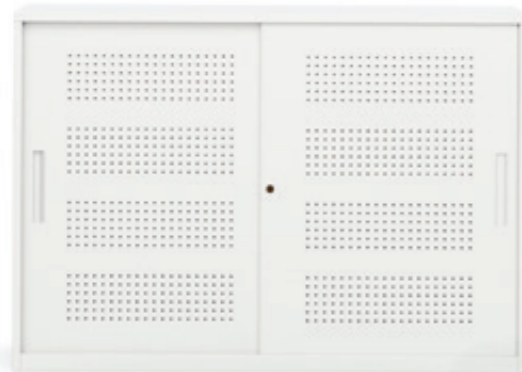

167

STORAGE

HARMONY STEEL

Harmony Sliding Door

- Steel Sliding Door
- Adjustable Shelves
- Black Acoustic Panel Lined Doors
- Lockable
- Available in Black or White Powder Coat

Harmony Planter

- Drip tray included for plants
- Available in Black or White Powder Coat
- Plants not included