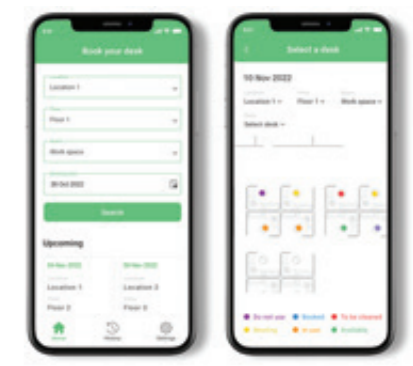

Engage Booking App