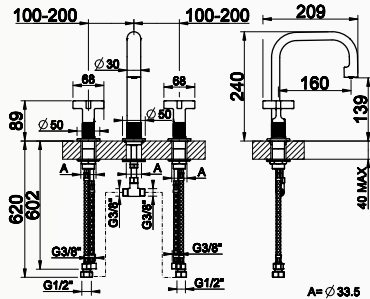

58014

without waste
5 Star Flow Rate, 5.0L/min
Wels #T33763

58016

without waste
5 Star Flow Rate, 5.0L/min
Wels #T34005

58114

without waste
5 Star Flow Rate, 5.0L/min
Wels #T33763(V)

58116

without waste
5 Star Flow Rate, 5.0L/min
Wels #T34005(V)