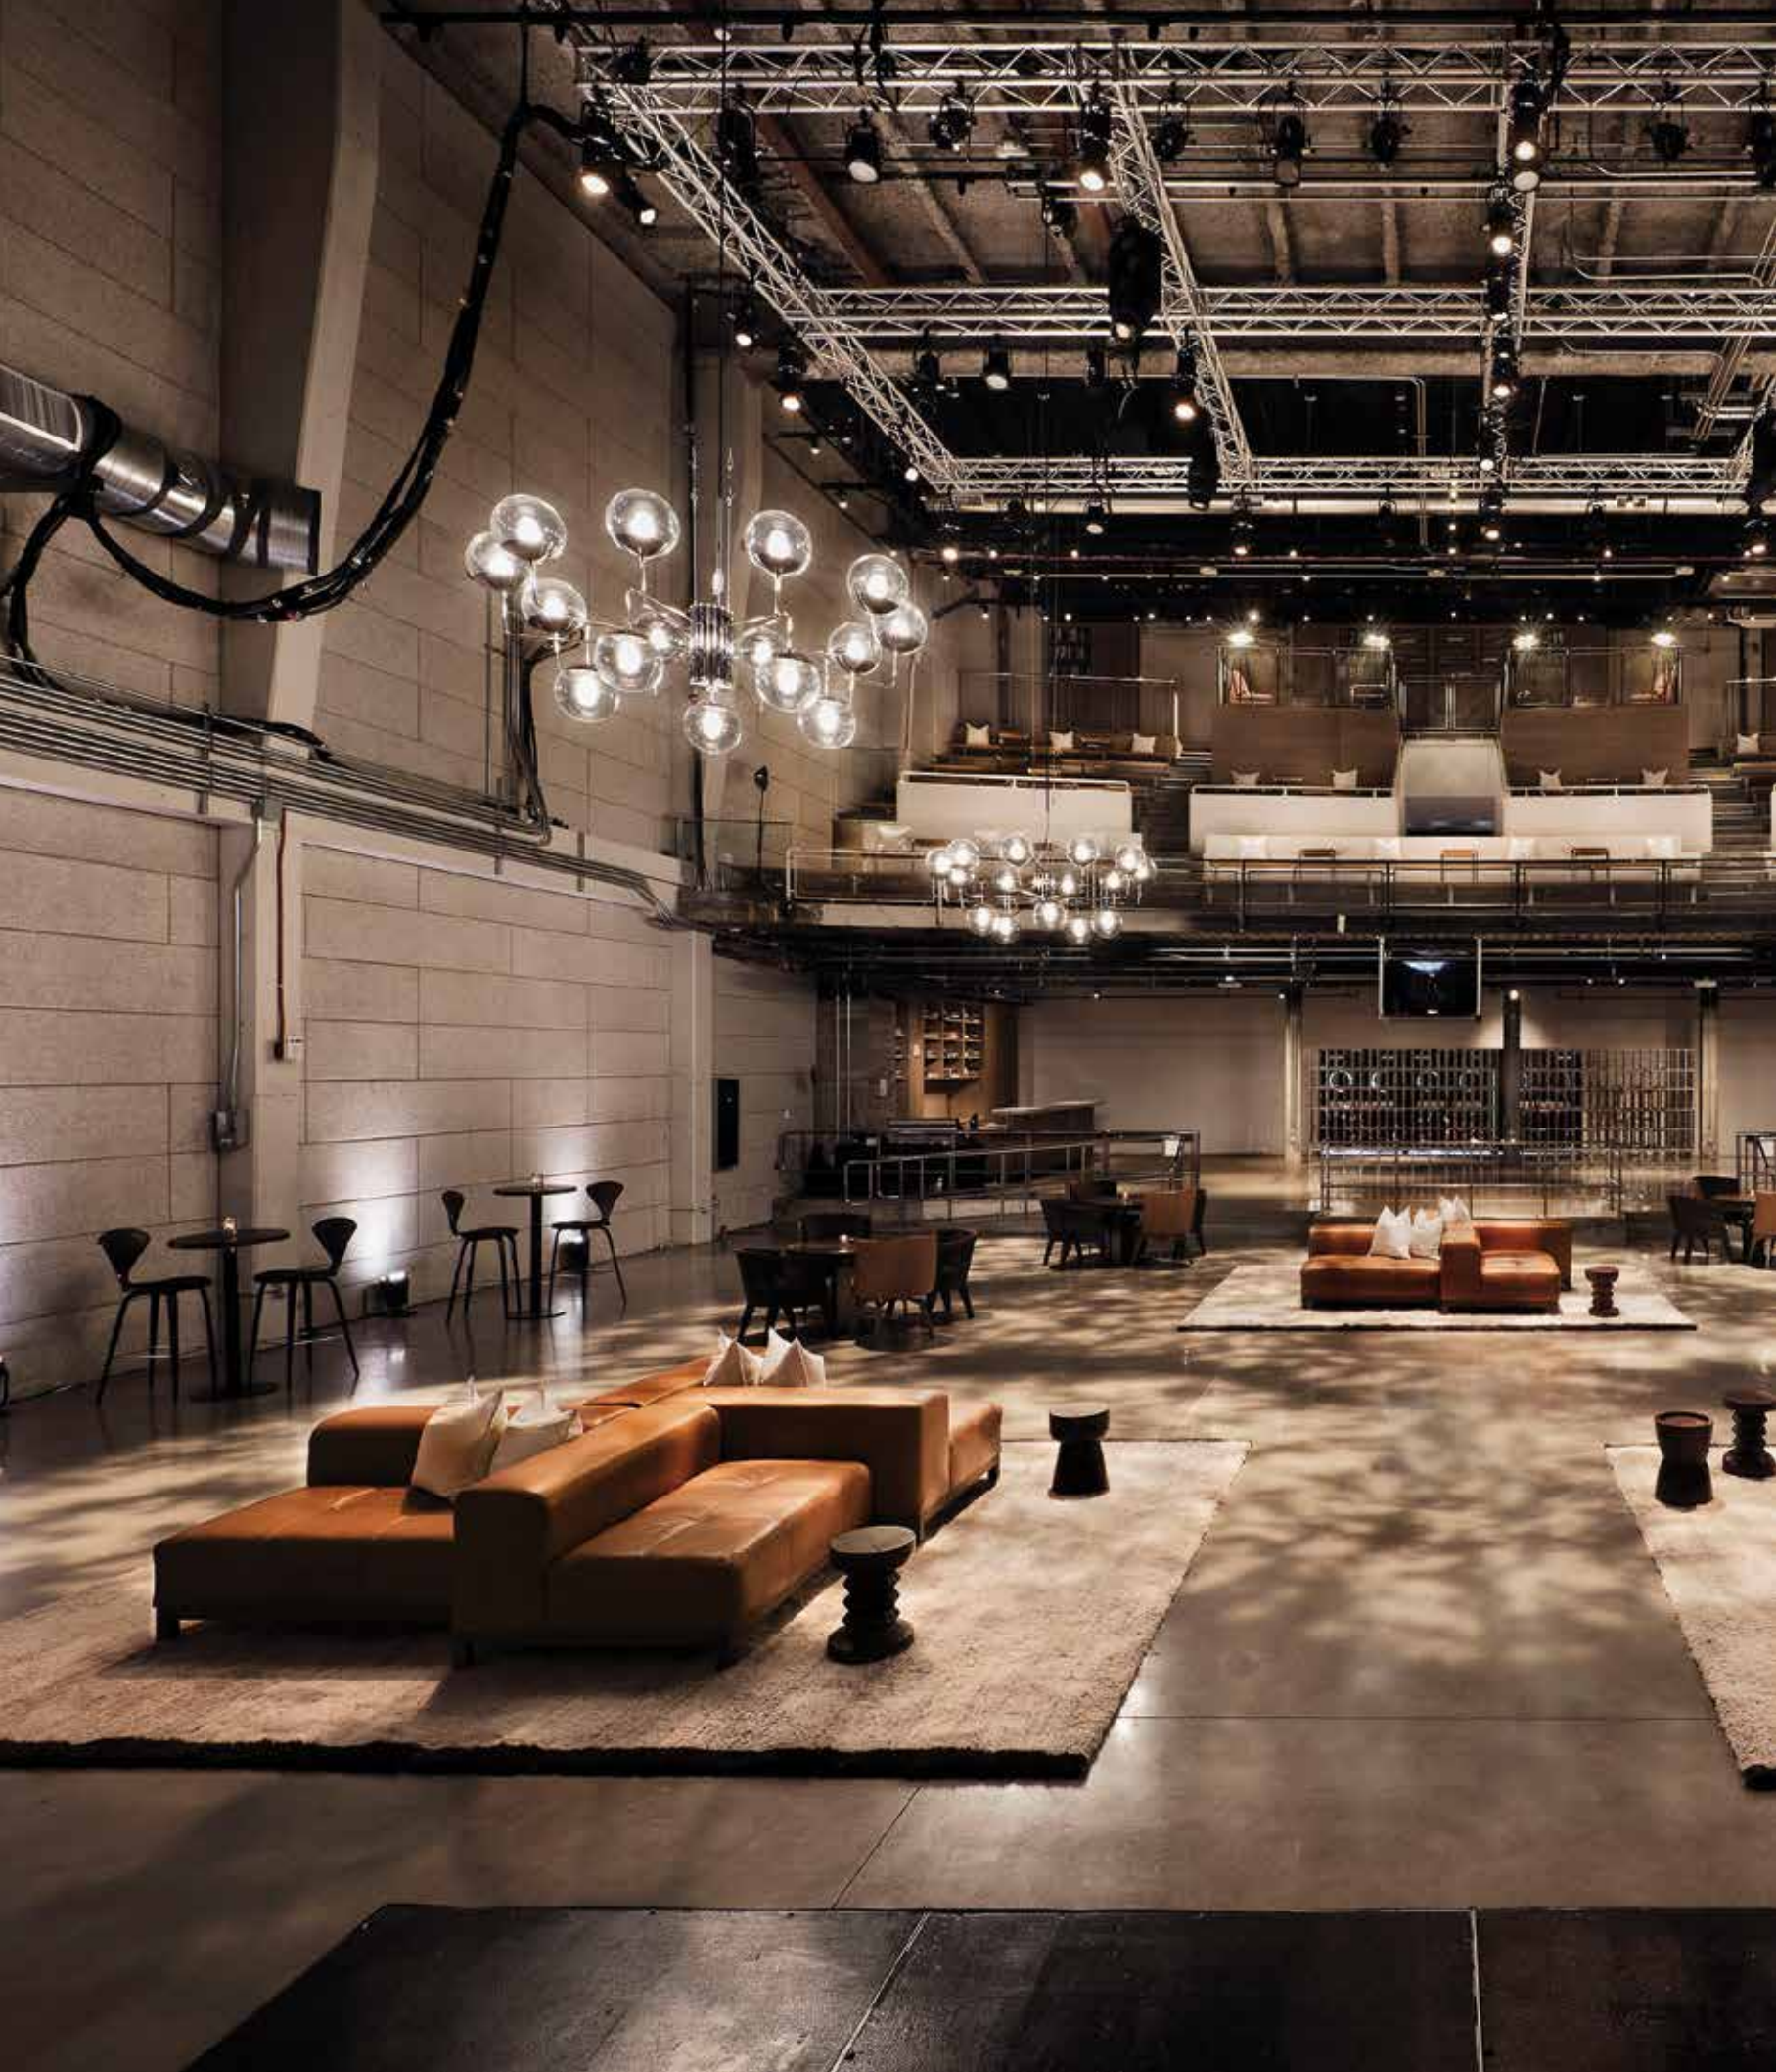

58123BB

Shower set composed by water outlet,
shower hook, flexible hose and
antilimestone handshower

- Brushed Brass
- 3 Star Flow Rate, 8.0L/min
- Wels #S13730

NeueHouse
HOLLYWOOD

DESIGN DAVID ROCKWELL

INCISO ACCESSORIES