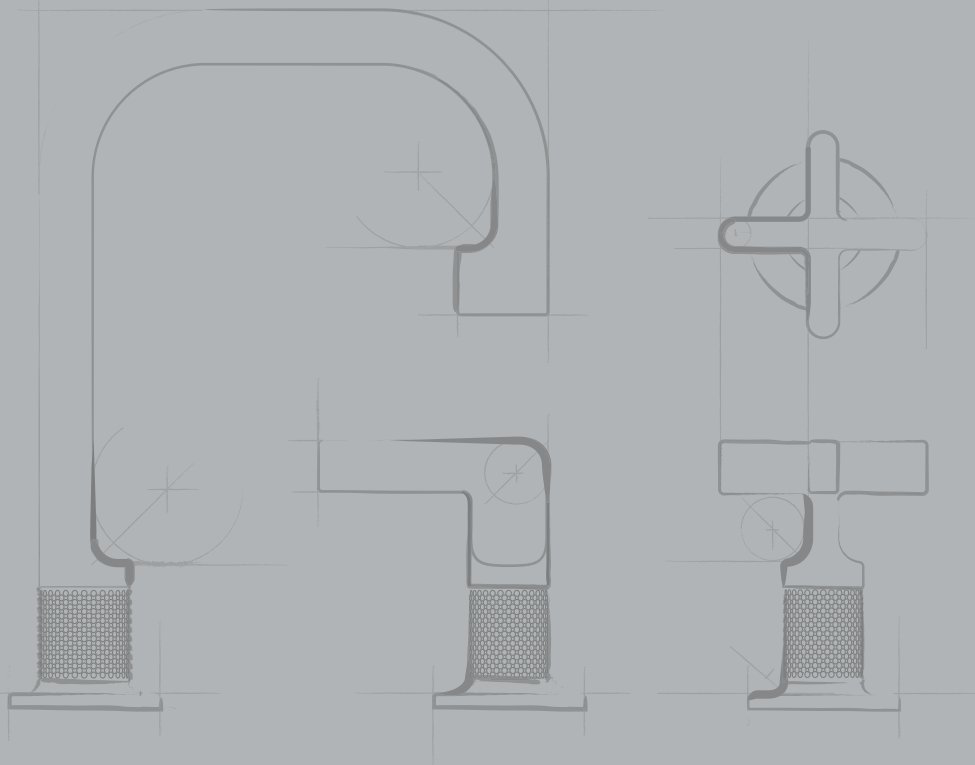

davidrockwell

With global offices to support a far-reaching vision, Rockwell Group is an interdisciplinary firm that emphasizes innovation and thought leadership in every project. Founded in 1984 by David Rockwell, FAIA, the Group create all over the world extraordinary experiences and built environments that seamlessly integrate interactive technology, finely crafted objects and design.

The firm's projects include Nobu restaurants and hotels worldwide; W Hotels (New York, Paris, Singapore, Madrid, Suzhou, and more); TED Theater (Vancouver, BC); NeueHouse (New York and Los Angeles); and set designs for numerous Broadway productions including Lobby Hero, Kinky Boots, Hairspray, and She Loves Me, for which David Rockwell won a 2016 Tony Award for Best Scenic Design.