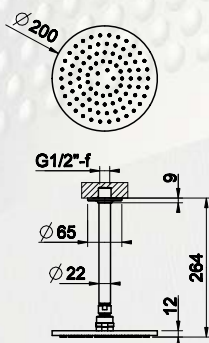

SHOWER

58152
58150 custom
3 Star Flow Rate, 8.5L/min
Wels #S13653(V)