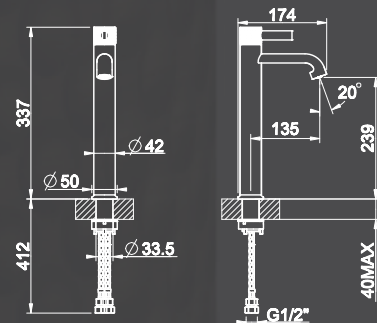

45089+58090

45089+58092
5 Star Flow Rate, 5.0L/min
Wels #T33764

45089+58190

45089+58192
5 Star Flow Rate, 5.0L/min
Wels #T33764(V)

58002

5 Star Flow Rate, 5.0L/min
Wels #T34004

54197+58088

54197+58089
5 Star Flow Rate, 5.0L/min
Wels #T33758