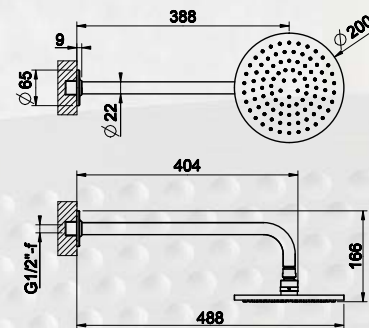

3 Star Flow Rate, 8.0L/min

Wels #S13730

SHOWER

58142

3 Star Flow Rate, 8.0L/min

Wels #S13730(V)

SHOWER

44673+58079