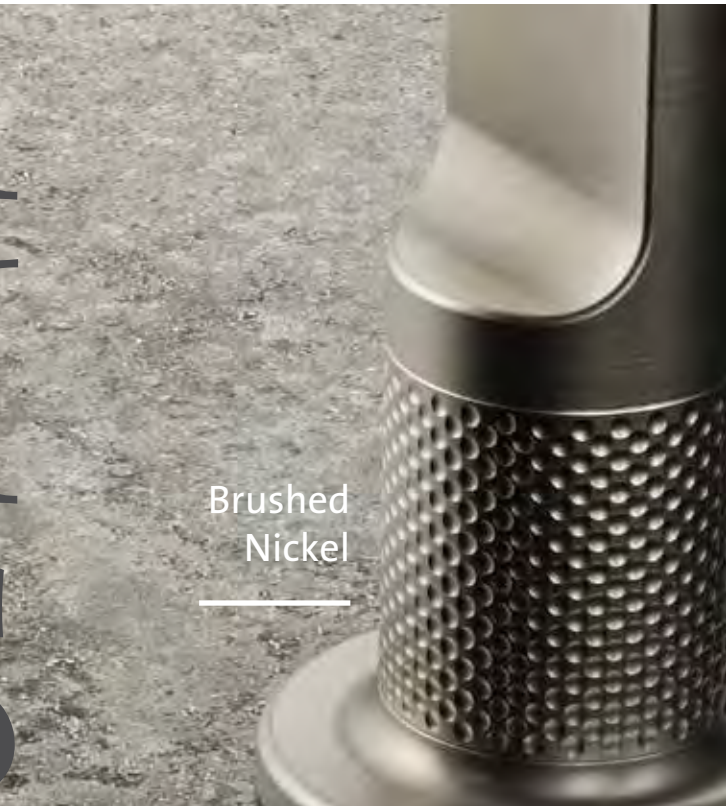

Antique Brass

FINI SHI NGS

Brushed
Nickel