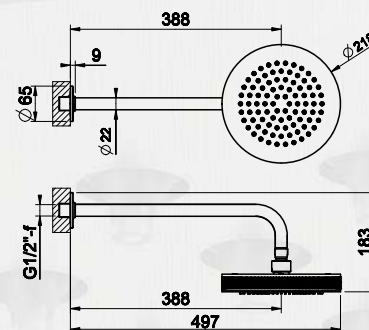

3 Star Flow Rate, 8.0L/min

Wels #S13730

SHOWER

58142

3 Star Flow Rate, 8.0L/min

Wels #S13730(V)

SHOWER

44673+58079

SHOWER

58148
3 Star Flow Rate, 8.5L/min
Wels #S13653

SHOWER

58152
58150 custom
3 Star Flow Rate, 8.5L/min
Wels #S13653(V)

SHOWER

58185
3 Star Flow Rate, 8.5L/min
Wels #S13522

SHOWER

58186
58188 custom
3 Star Flow Rate, 8.5L/min
Wels #S13522(V)