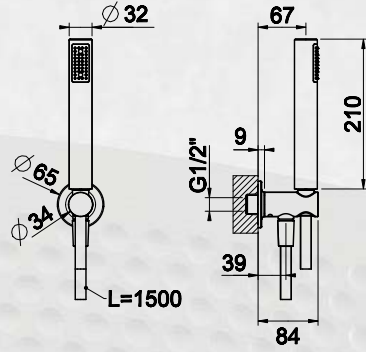

58004

5 Star Flow Rate, 5.0L/min
Wels #T34004(V)

58199

5 Star Flow Rate
Wels #T33757

58200

53112+58109

SHOWER

58123