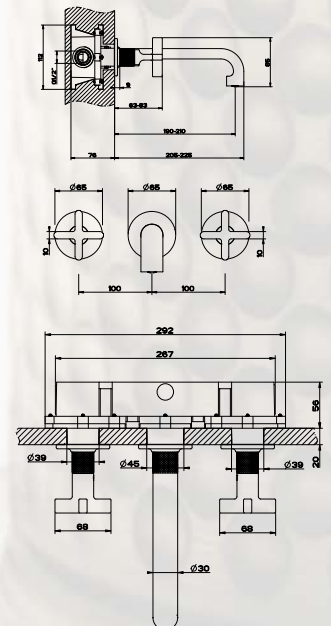

45089+58190

45089+58192
5 Star Flow Rate, 5.0L/min
Wels #T33764(V)