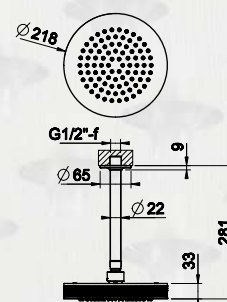

SHOWER

58148
3 Star Flow Rate, 8.5L/min
Wels #S13653

SHOWER

58152
58150 custom
3 Star Flow Rate, 8.5L/min
Wels #S13653(V)

SHOWER

58185
3 Star Flow Rate, 8.5L/min
Wels #S13522

SHOWER

58186
58188 custom
3 Star Flow Rate, 8.5L/min
Wels #S13522(V)