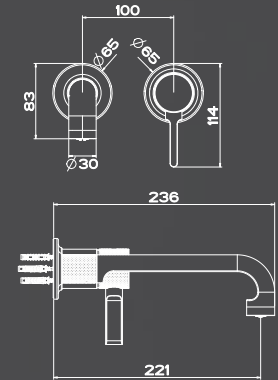

58014

without waste
5 Star Flow Rate, 5.0L/min
Wels #T33763

58016

without waste
5 Star Flow Rate, 5.0L/min
Wels #T34005

58114

without waste
5 Star Flow Rate, 5.0L/min
Wels #T33763(V)

58116

without waste
5 Star Flow Rate, 5.0L/min
Wels #T34005(V)

45089+58090

45089+58092
5 Star Flow Rate, 5.0L/min
Wels #T33764

45089+58190

45089+58192
5 Star Flow Rate, 5.0L/min
Wels #T33764(V)

58002

5 Star Flow Rate, 5.0L/min
Wels #T34004

54197+58088

54197+58089
5 Star Flow Rate, 5.0L/min
Wels #T33758