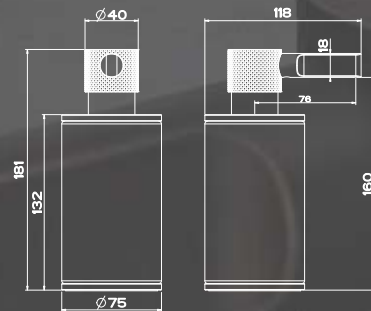

54601 push & go pop up waste not included

54599 (waste)

54601 + 54603

Product List | ACCESSORIES

58525

58537

58531

58501

58513

58507

58543

58455

58519

58509

58497 30 cm

58500 45 cm