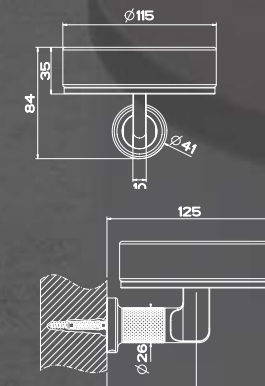

54601 push & go pop up waste not included

54599 (waste)

54601 + 54603

Product List | ACCESSORIES

58525

58537

58531

58501

58513

58507

58543

58455

58519

58509

58497 30 cm

58500 45 cm