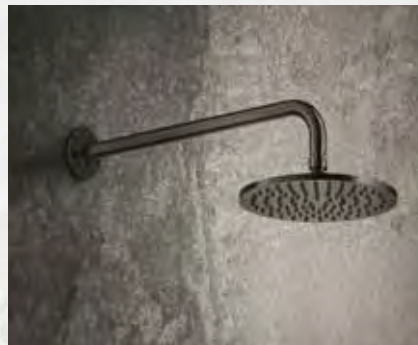

SHOWER

58148
3 Star Flow Rate, 8.5L/min
Wels #S13653

SHOWER

58152
58150 custom
3 Star Flow Rate, 8.5L/min
Wels #S13653(V)

SHOWER

58185
3 Star Flow Rate, 8.5L/min
Wels #S13522

SHOWER

58186
58188 custom
3 Star Flow Rate, 8.5L/min
Wels #S13522(V)