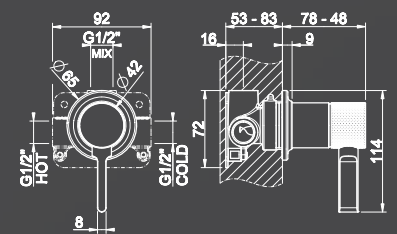

58004

5 Star Flow Rate, 5.0L/min
Wels #T34004(V)

58199

5 Star Flow Rate
Wels #T33757

58200

53112+58109

SHOWER

58123