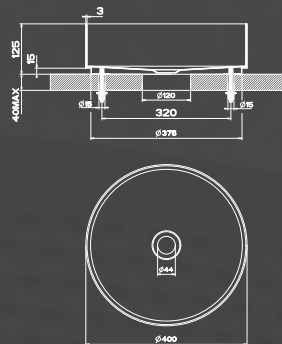

SHOWER

58148
3 Star Flow Rate, 8.5L/min
Wels #S13653

SHOWER

58152
58150 custom
3 Star Flow Rate, 8.5L/min
Wels #S13653(V)

SHOWER

58185
3 Star Flow Rate, 8.5L/min
Wels #S13522

SHOWER

58186
58188 custom
3 Star Flow Rate, 8.5L/min
Wels #S13522(V)