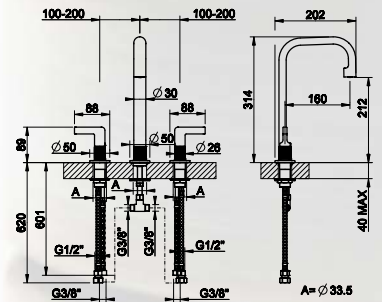

58014

without waste
5 Star Flow Rate, 5.0L/min
Wels #T33763

58016

without waste
5 Star Flow Rate, 5.0L/min
Wels #T34005

58114

without waste
5 Star Flow Rate, 5.0L/min
Wels #T33763(V)

58116

without waste
5 Star Flow Rate, 5.0L/min
Wels #T34005(V)