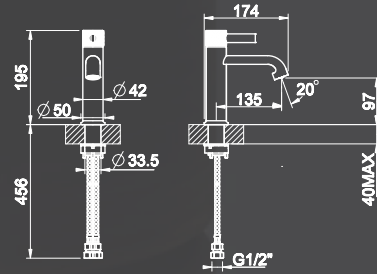

58002

5 Star Flow Rate, 5.0L/min
Wels #T34004

54197+58088

54197+58089
5 Star Flow Rate, 5.0L/min
Wels #T33758

58004

5 Star Flow Rate, 5.0L/min
Wels #T34004(V)

58199

5 Star Flow Rate
Wels #T33757

58200

53112+58109