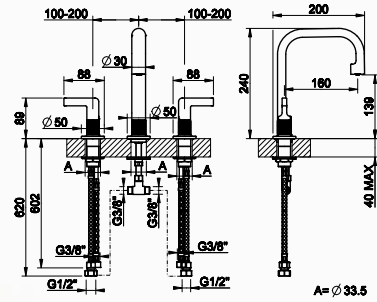

58014

without waste
5 Star Flow Rate, 5.0L/min
Wels #T33763

58016

without waste
5 Star Flow Rate, 5.0L/min
Wels #T34005

58114

without waste
5 Star Flow Rate, 5.0L/min
Wels #T33763(V)

58116

without waste
5 Star Flow Rate, 5.0L/min
Wels #T34005(V)