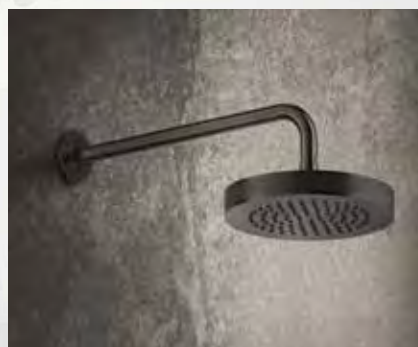

58123BB

Shower set composed by water outlet,
shower hook, flexible hose and
antilimestone handshower

- Brushed Brass
- 3 Star Flow Rate, 8.0L/min
- Wels #S13730

NeueHouse
HOLLYWOOD

DESIGN DAVID ROCKWELL

INCISO ACCESSORIES

3 Star Flow Rate, 8.0L/min

Wels #S13730

SHOWER

58142

3 Star Flow Rate, 8.0L/min

Wels #S13730(V)

SHOWER

44673+58079

SHOWER

58148
3 Star Flow Rate, 8.5L/min
Wels #S13653

SHOWER

58152
58150 custom
3 Star Flow Rate, 8.5L/min
Wels #S13653(V)

SHOWER

58185
3 Star Flow Rate, 8.5L/min
Wels #S13522

SHOWER

58186
58188 custom
3 Star Flow Rate, 8.5L/min
Wels #S13522(V)