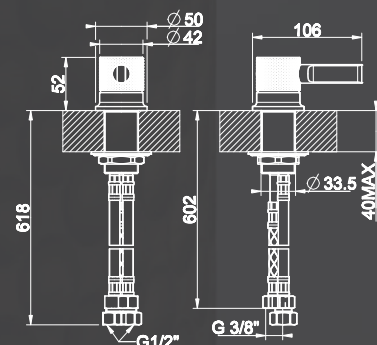

58199

5 Star Flow Rate
Wels #T33757

58200