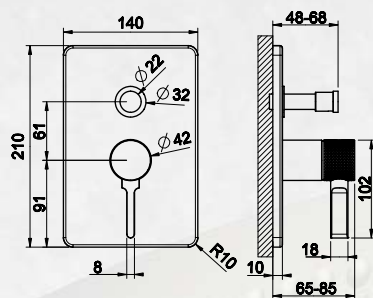

3 Star Flow Rate, 8.0L/min

Wels #S13730

SHOWER

58142

3 Star Flow Rate, 8.0L/min

Wels #S13730(V)

SHOWER

44673+58079