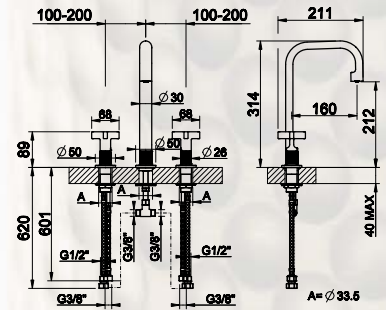

58014

without waste
5 Star Flow Rate, 5.0L/min
Wels #T33763

58016

without waste
5 Star Flow Rate, 5.0L/min
Wels #T34005

58114

without waste
5 Star Flow Rate, 5.0L/min
Wels #T33763(V)

58116

without waste
5 Star Flow Rate, 5.0L/min
Wels #T34005(V)