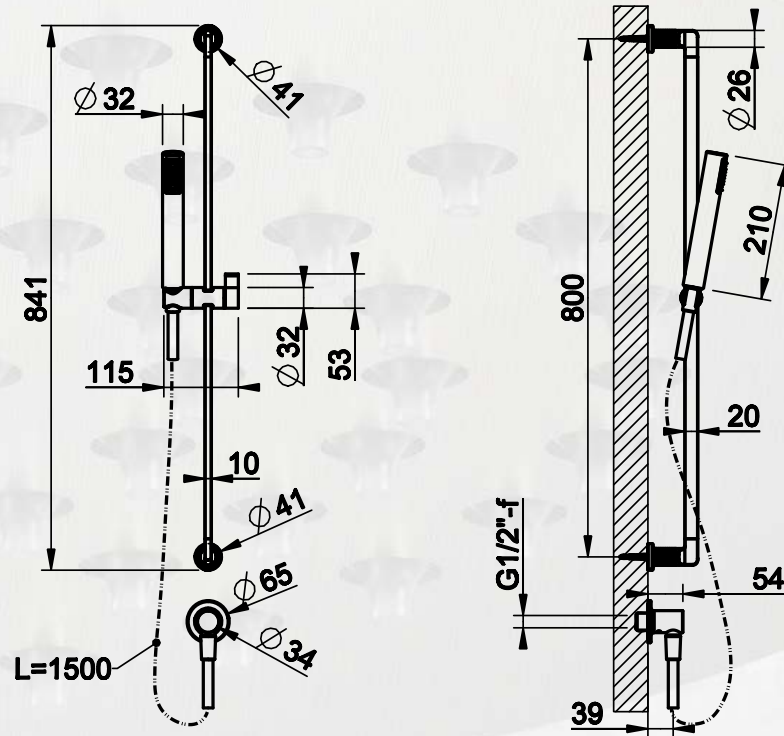

SHOWER

58123

3 Star Flow Rate, 8.0L/min

Wels #S13730