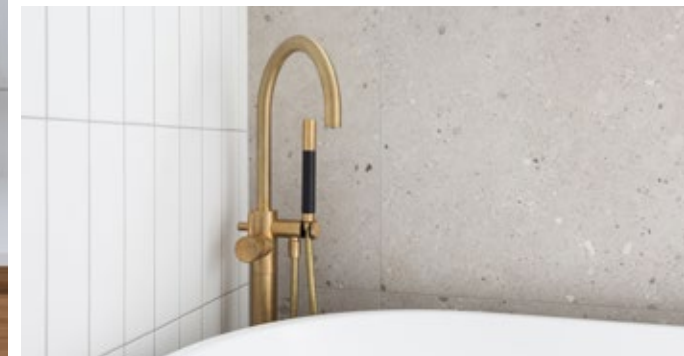

Ego Avorio
600mm x 600mm

AVORIO

GRIGIO SCURO

GRIGIO

SABBIA