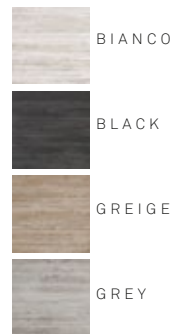

BIANCO

BLACK

GREIGE

GREY

Q