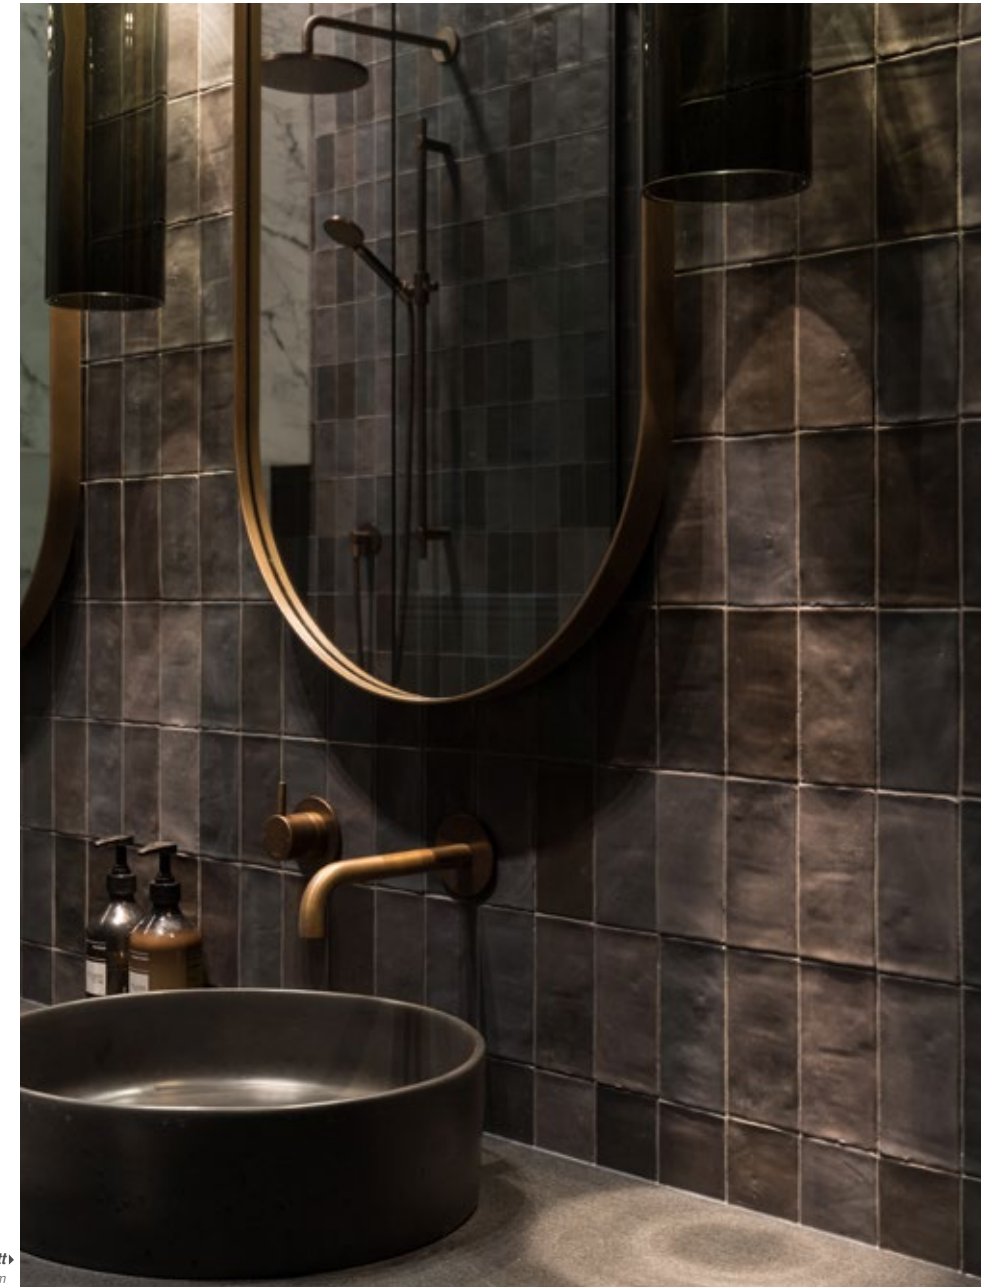

Inspired by nature; Megeve is a stylish timber-look porcelain collection superbly crafted to replicate the inviting and warm allure of classic timbers.

-  TEAK
-  WENGE
-  IROKO

Q

Q

Fez Aqua Gloss
62mm x125mm

FEZ WHIMSICAL AND VIBRANT

A modern interpretation of the classic subway tile; Fez's handcrafted-look both on the edge and surface adds a whimsical touch, in an array of vibrant on-trend tones.

-  EMERALD
-  MINT
-  OCEAN
-  AQUA
-  MUSTARD
-  COOPER
-  GRAPHITE
-  STEEL
-  WARM
-  GREY
-  WHITE