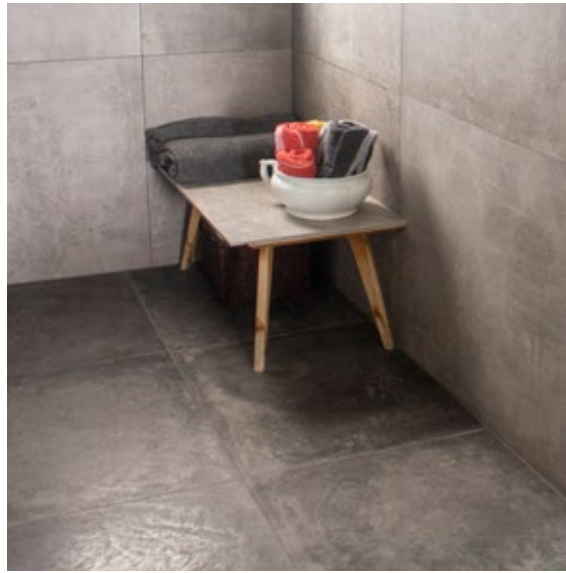

Portland Hood ▶
800mm x 800mm

PORTLAND INDUSTRIAL AND RAW

With subtle texture and beautiful variation, Portland is a stunning collection of natural concrete styled porcelain. This tile collection offers a strong industrial sense of design in any space.