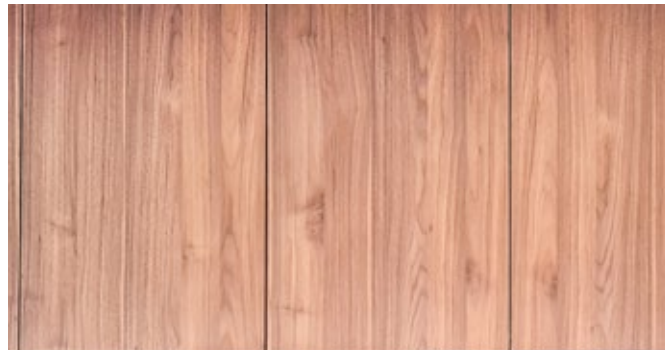

Canyon Brown ▶
995mm x 995mm