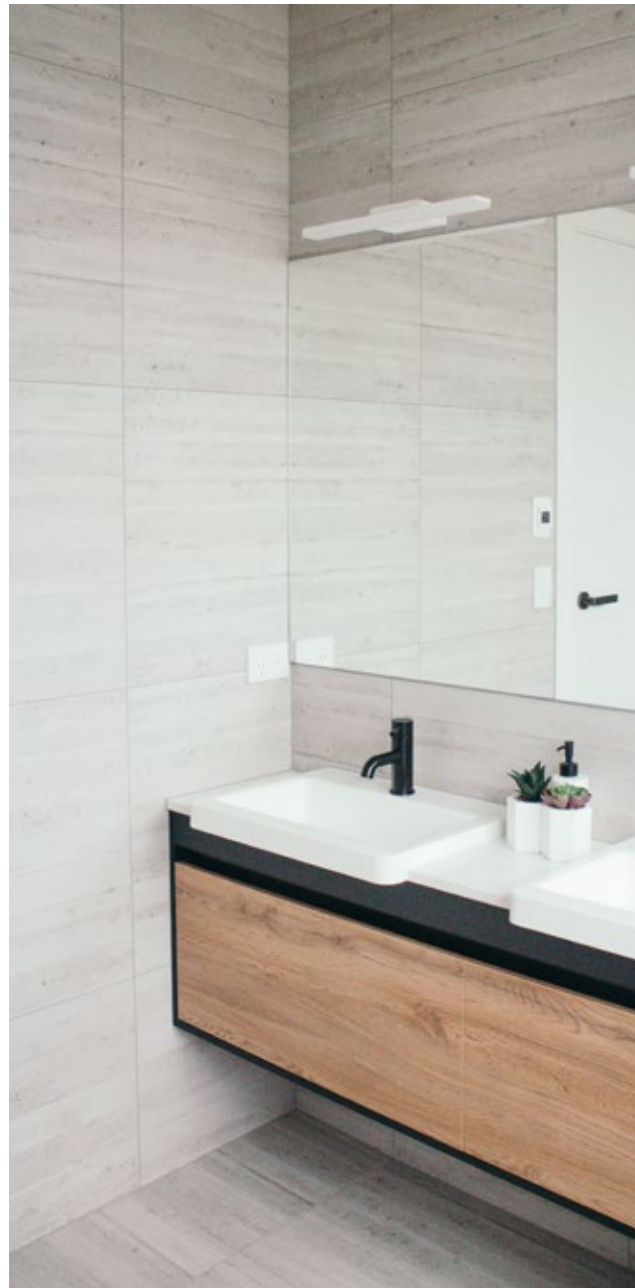

Cassero Grey
600mm x 600mm

CASSERO TRENDY AND NATURAL

A striking collection of industrial-themed porcelain tiles in a range of popular tones. Cassero's raw shuttered concrete effect and natural texture is unmistakable and timeless.