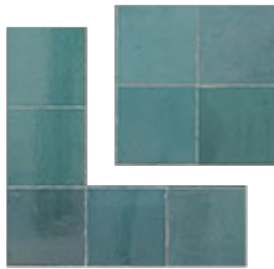

www.qcg.co.nz