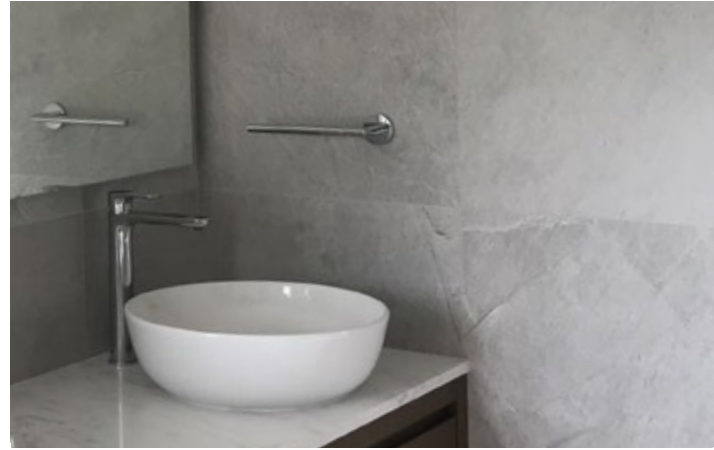

▲ **X-Rock White**
600mm x 600mm

▲ **X-Rock Black**
1200mm x 600mm