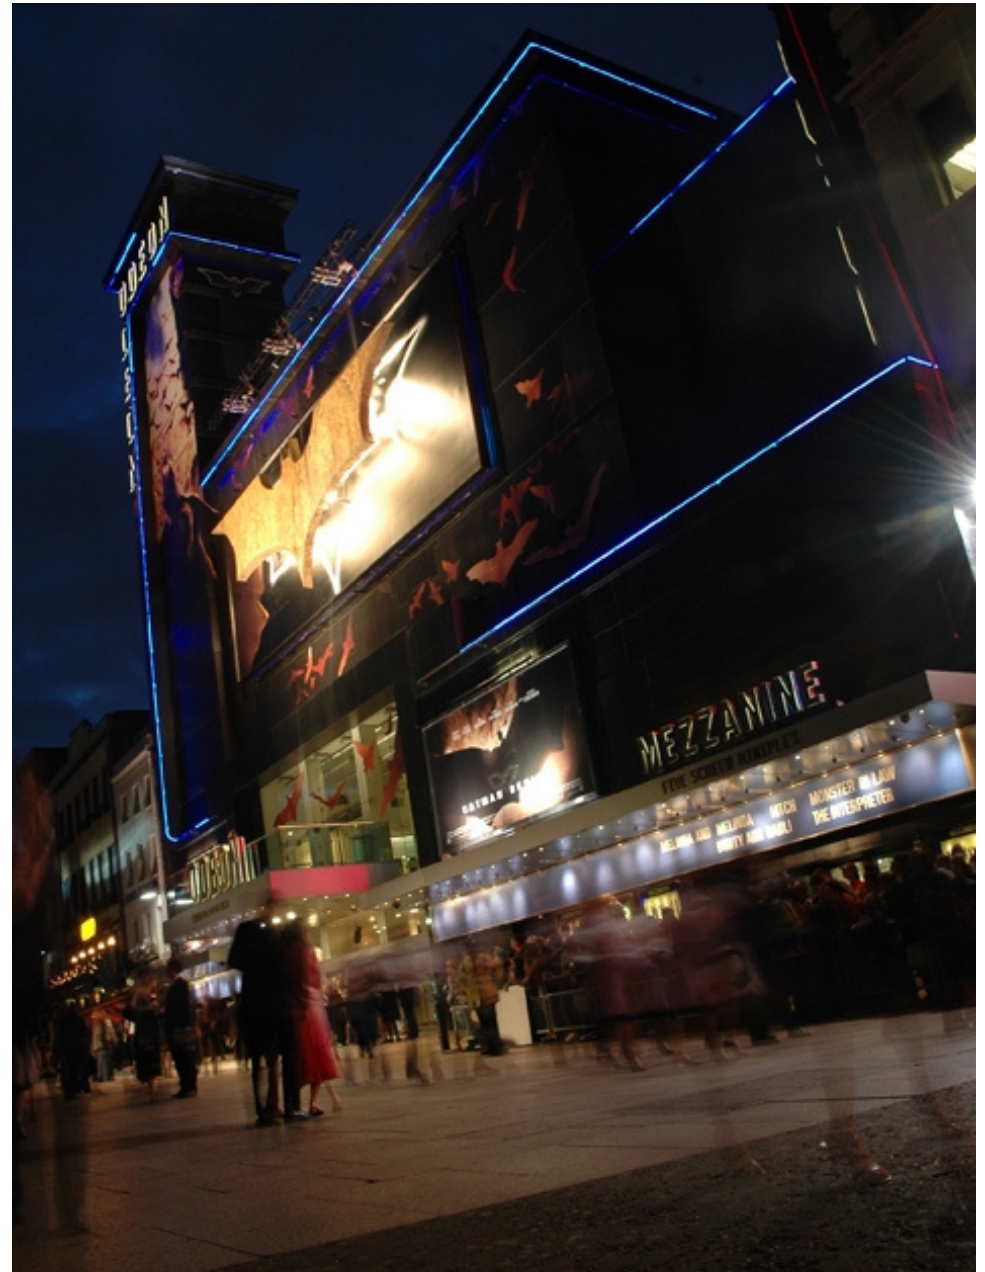

ARTWORK &
SCULPTURE

Metalier
International

TEXTURED METAL FINISH

BRONZE

TEXTURED METAL FINISH

FLAT METAL FINISH

BRONZE

BLACK RESIN FINISH