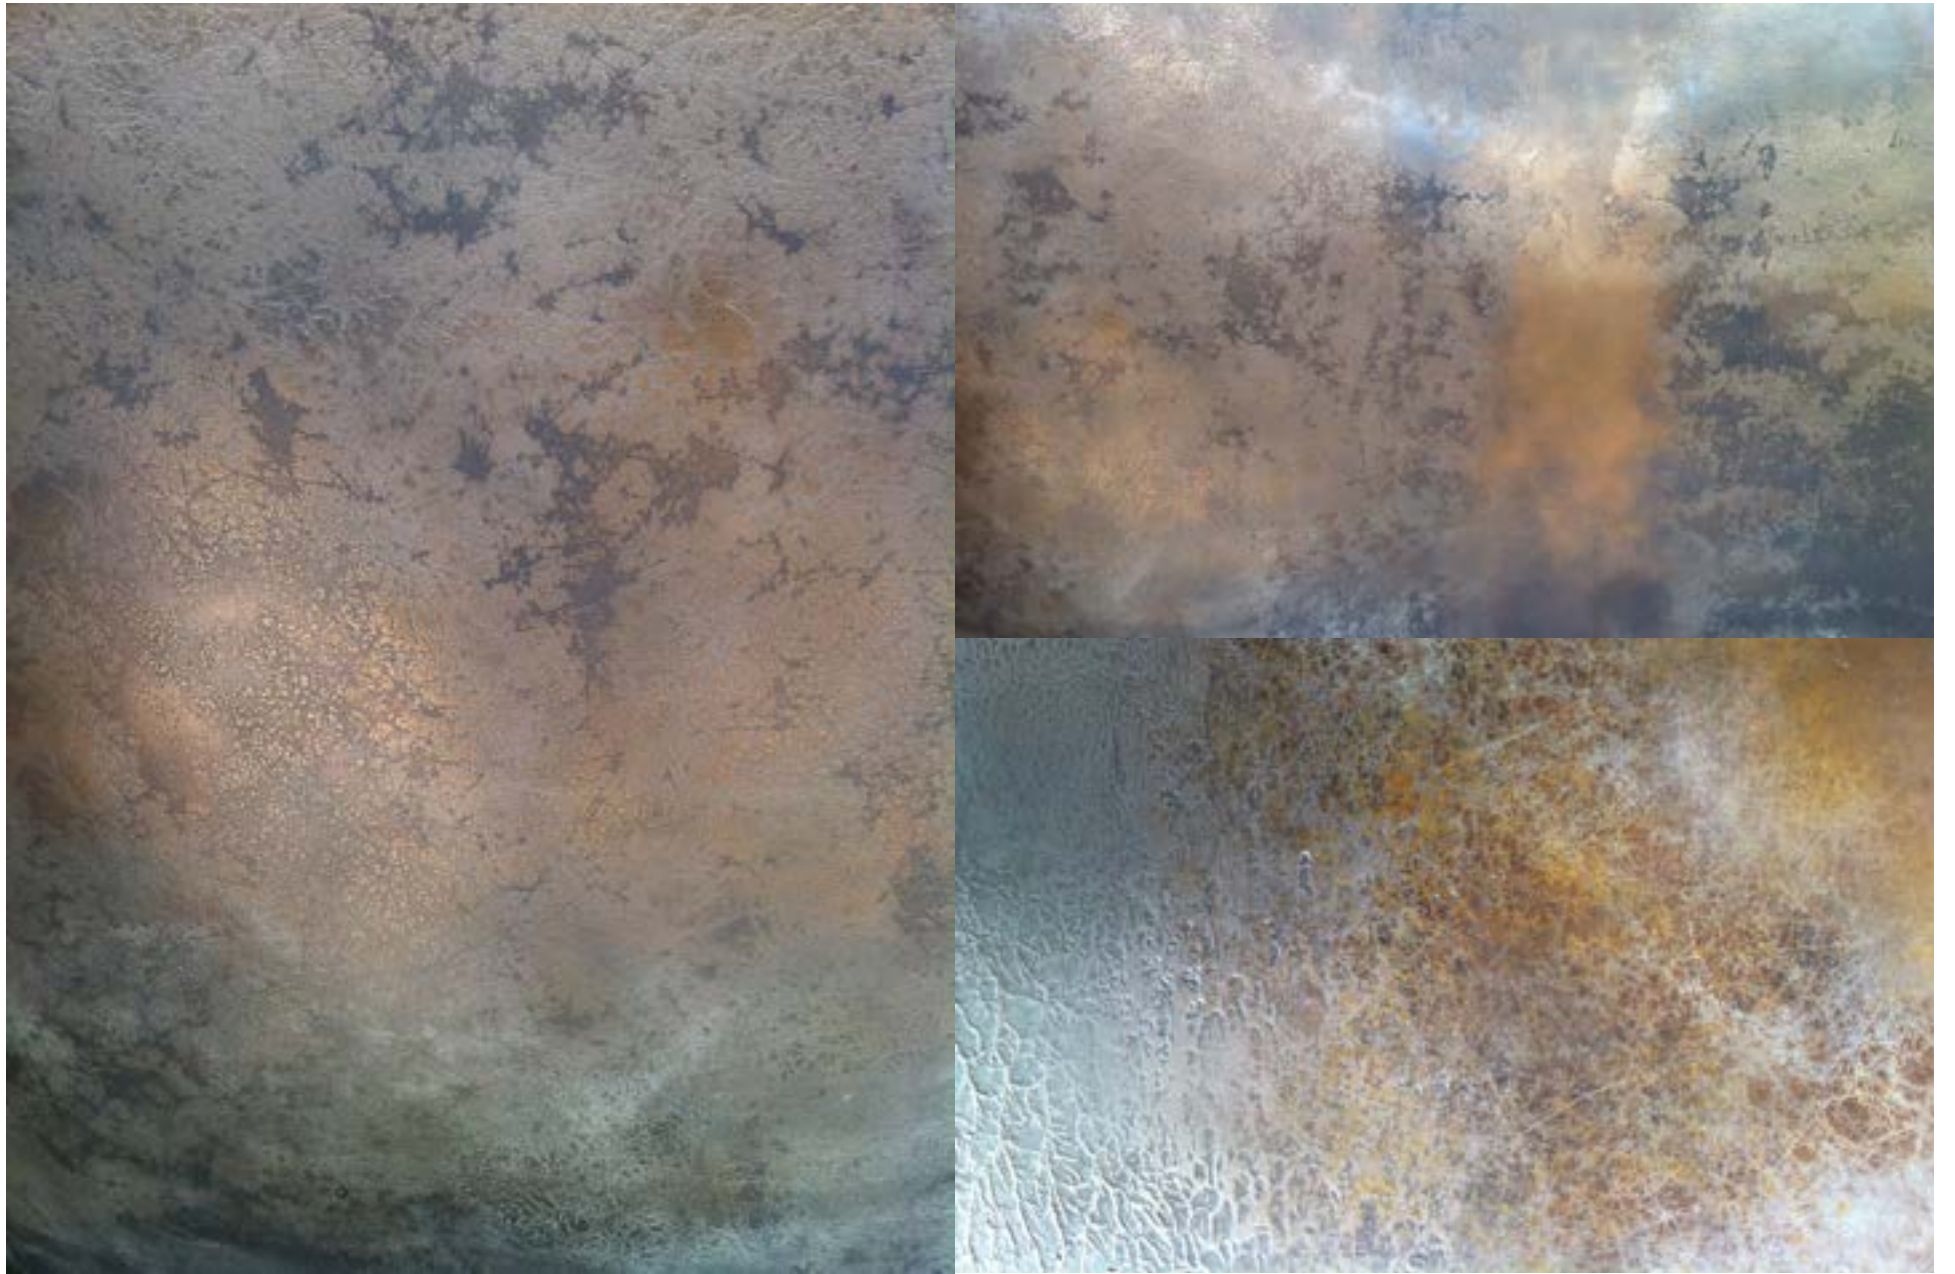

ARTWORK &
SCULPTURE

Metalier
International

TEXTURED METAL FINISH

BRONZE

TEXTURED METAL FINISH

FLAT METAL FINISH

BRONZE

BLACK RESIN FINISH