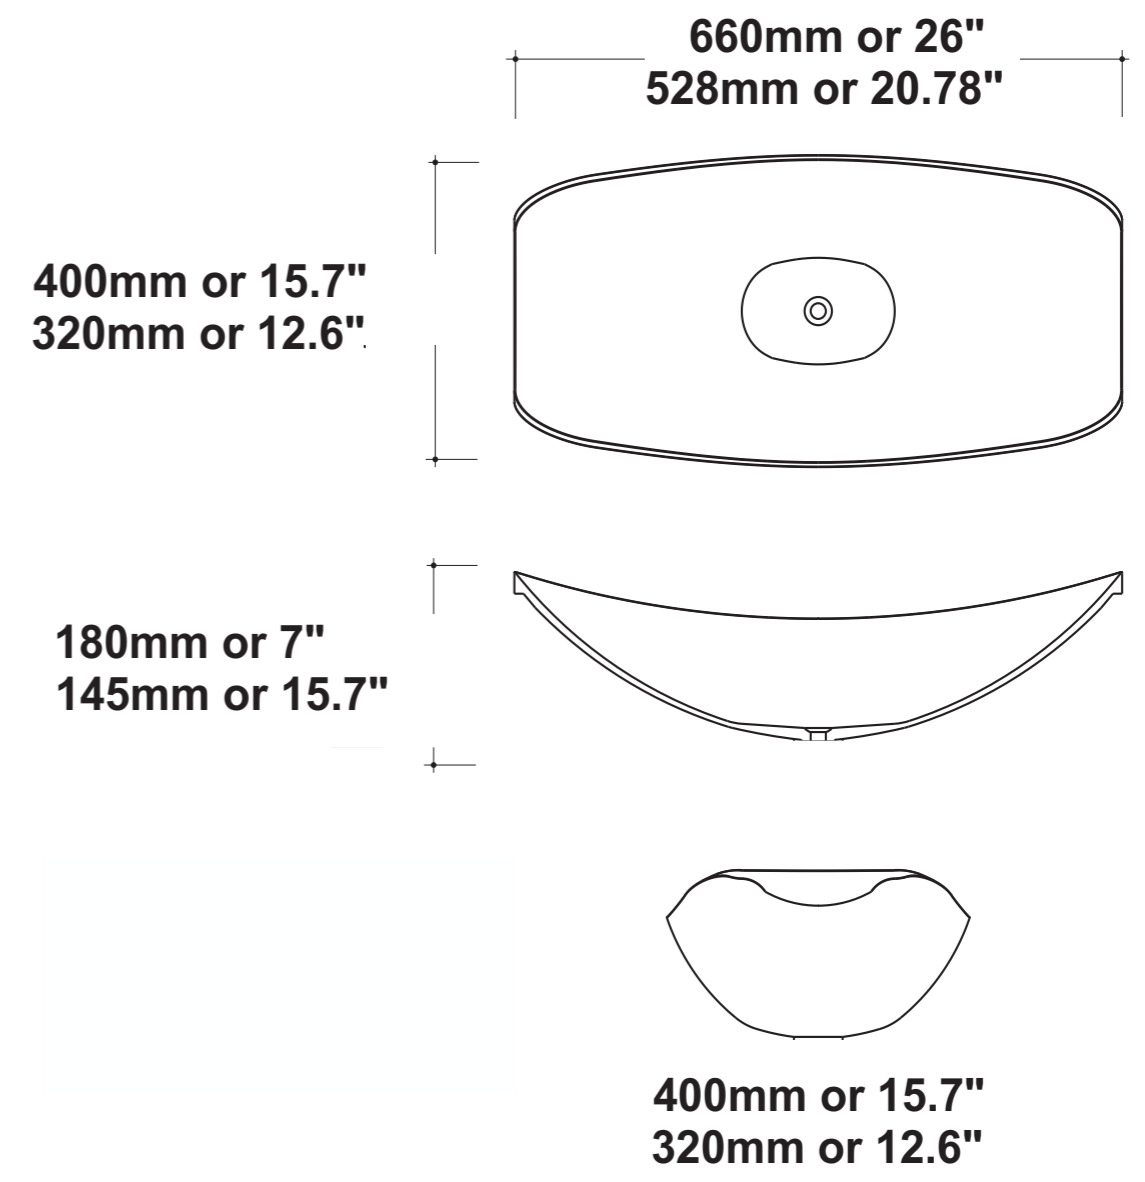

HBH2.0 & HBH1.8 suspended between 2 upright steel frames supplied

MIRAGE HAMMOCK BATH HBM2.0 & HBM1.8

free standing with pedestal

OASIS HAMMOCK BATH HBO2.0 & HBO1.8
suspended between brick or concrete walls

HAMMOCK BASIN
HB528 & HB660

HAMMOCK BATHS COME IN 2 SIZES
 2 metres x 1 metre (78.75" x 39.4")
 1.8 metres x 0.9 metres (70.86" x 34.4")

HAMMOCK BASIN COME IN 2 SIZES
 HB528 & HB660

HAMMOCK BATHS COME IN 3 MODELS