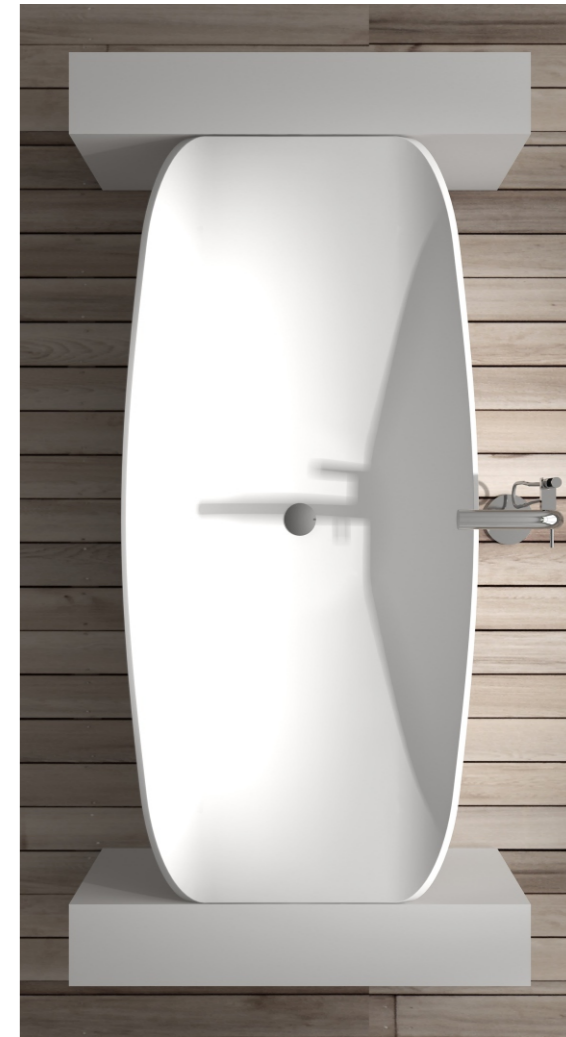

hammockbath.com

OASIS

made from exquisite solid surface material, the look feel and touch of luxury and quality

“simply stunning elegance, beauty and comfort”

the
Hammock Bath
company

MIRAGE

“infinitely alluring & practical”

THE MIRAGE HAMMOCK BATH
Free standing model with a pedistal base
The Mirage Hammock Bath is for those who
wants something unique and practical.
The Hammock Bath lines are more than
aesthetically beautiful but incredibly comfortable.
It is easy to clean and get in and out of.
The flat base makes bathing kids effortless.

hammockbath.com

The Haven Hammock Bath includes 2 Black Powder Coat Steel Frames. The Black Powder Coat Steel Frame can be left exposed or it can be covered with stone or tiles surrounding the black powder coat steel frame. The steel frame can be used on a timber floor or concrete slab on the ground floor or first floor.

HAMMOCK BASIN
HB528 & HB660

HAMMOCK BATHS COME IN 2 SIZES
 2 metres x 1 metre (78.75" x 39.4")
 1.8 metres x 0.9 metres (70.86" x 34.4")

HAMMOCK BASIN COME IN 2 SIZES
 HB528 & HB660

HAMMOCK BATHS COME IN 3 MODELS