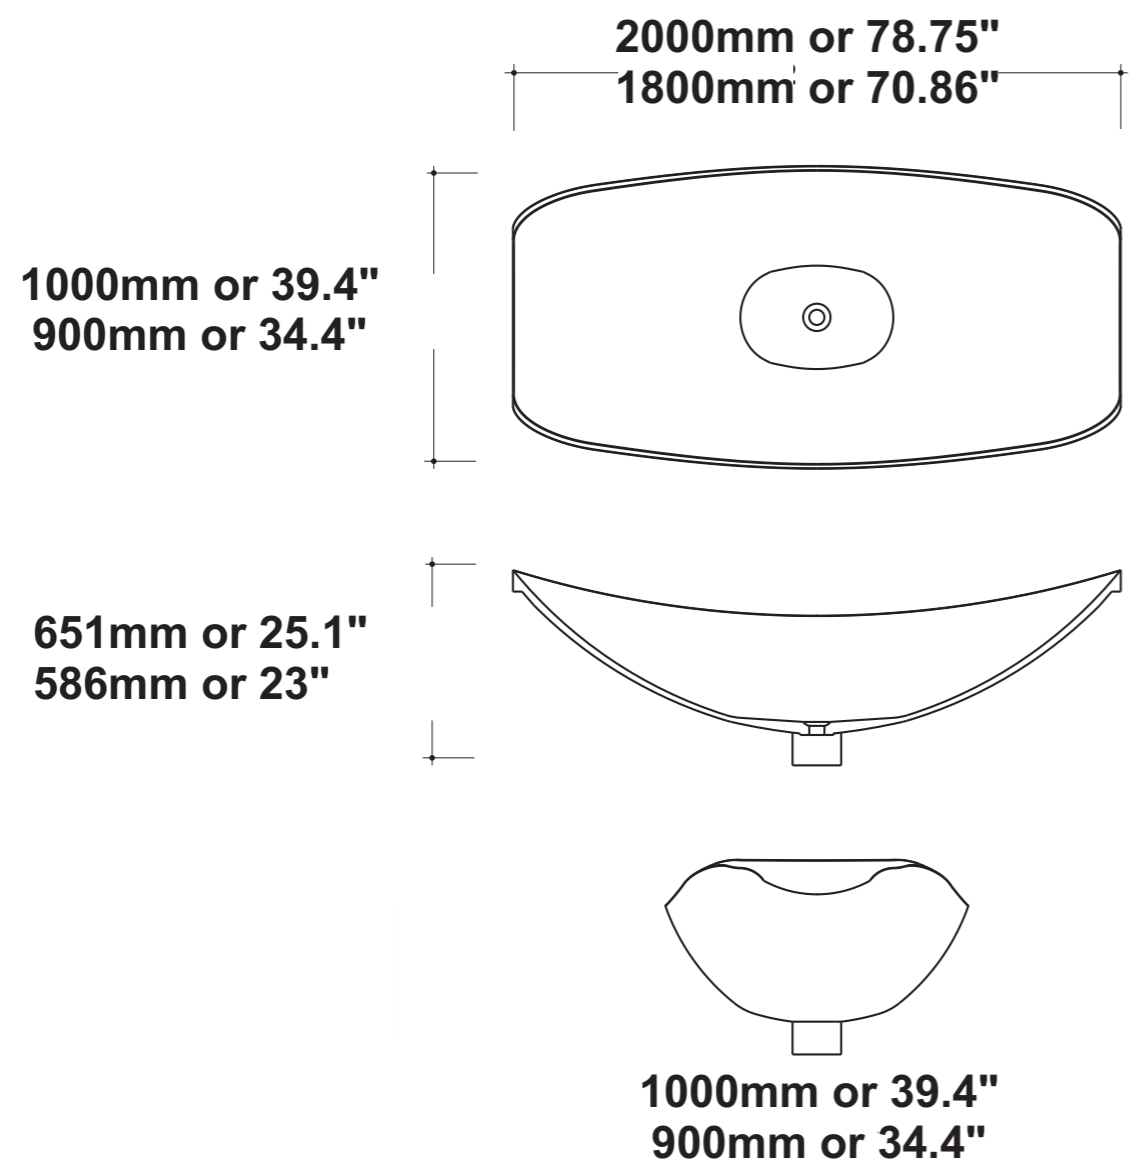

HBH2.0 & HBH1.8 suspended between 2 upright steel frames supplied

MIRAGE HAMMOCK BATH HBM2.0 & HBM1.8

free standing with pedestal

OASIS HAMMOCK BATH HBO2.0 & HBO1.8
suspended between brick or concrete walls

HAMMOCK BASIN
HB528 & HB660

HAMMOCK BATHS COME IN 2 SIZES
 2 metres x 1 metre (78.75" x 39.4")
 1.8 metres x 0.9 metres (70.86" x 34.4")

HAMMOCK BASIN COME IN 2 SIZES
 HB528 & HB660

HAMMOCK BATHS COME IN 3 MODELS