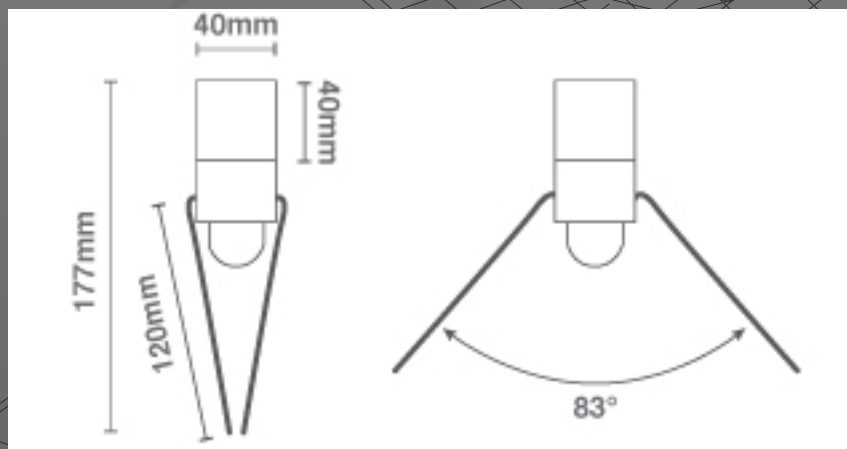

BROADCAST PENDANT

FULLY ADJUSTABLE
DEEP BARN DOORS