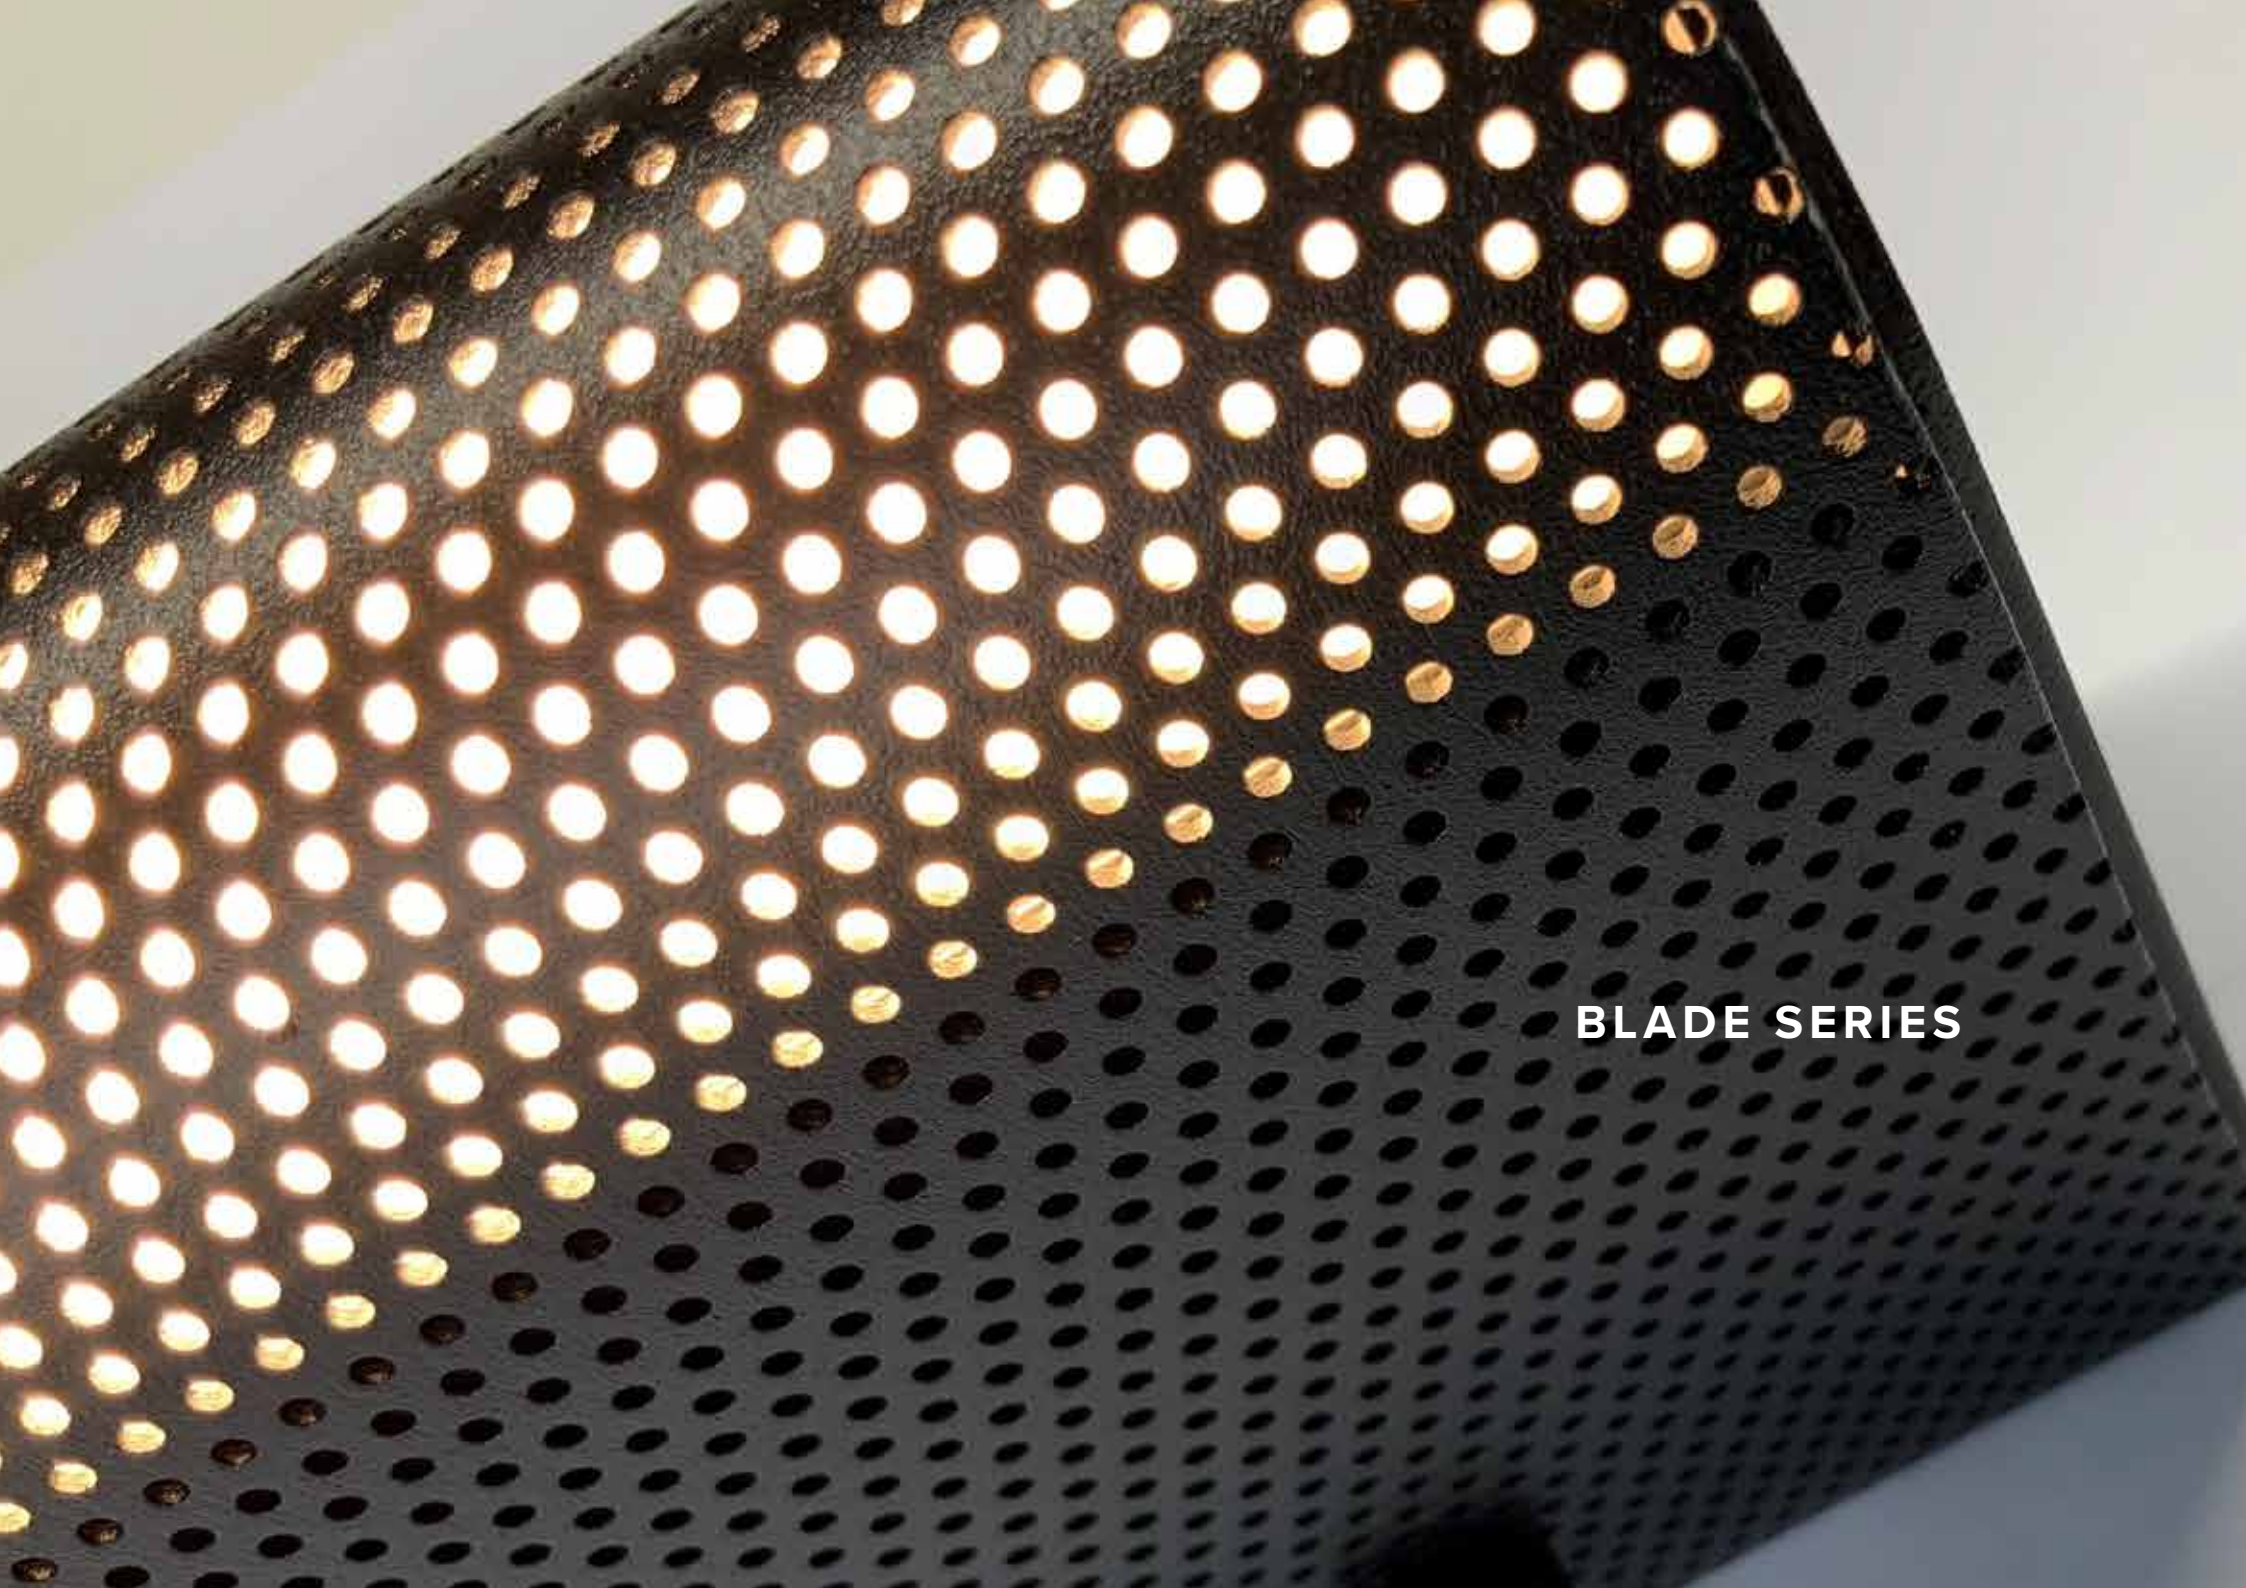

BLADE SERIES