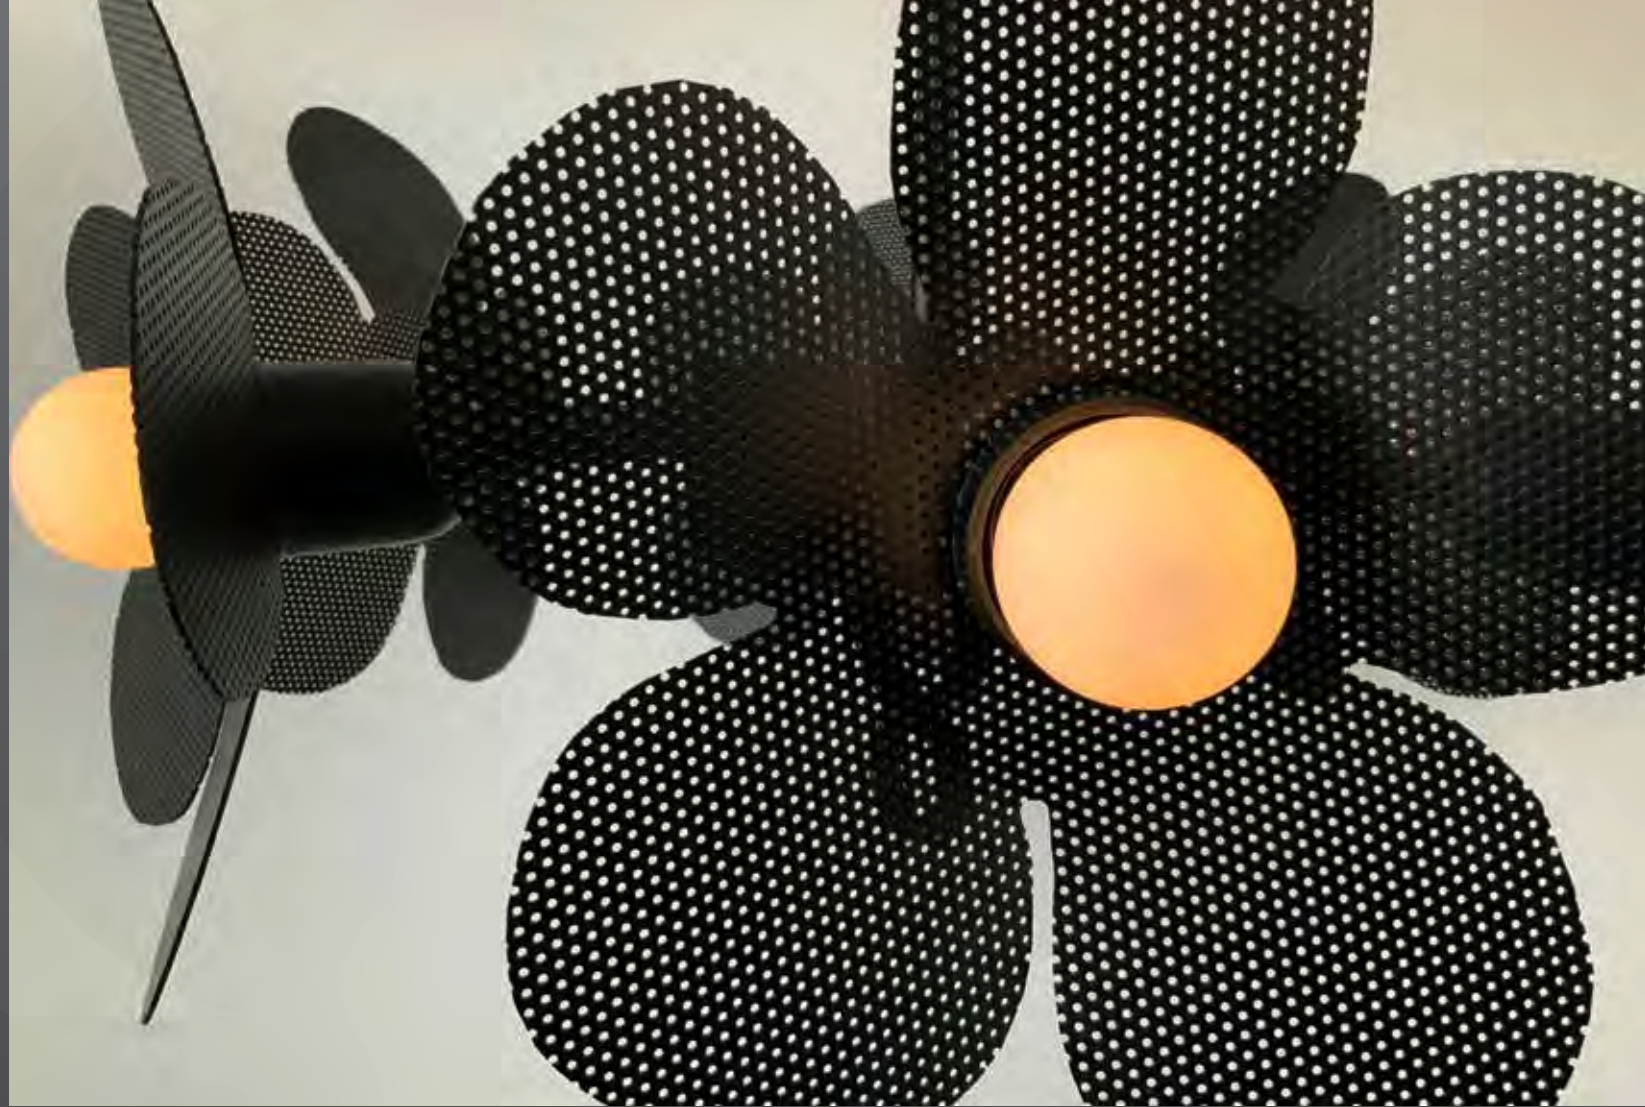

BLOOM AND LEAF PENDANT SERIES