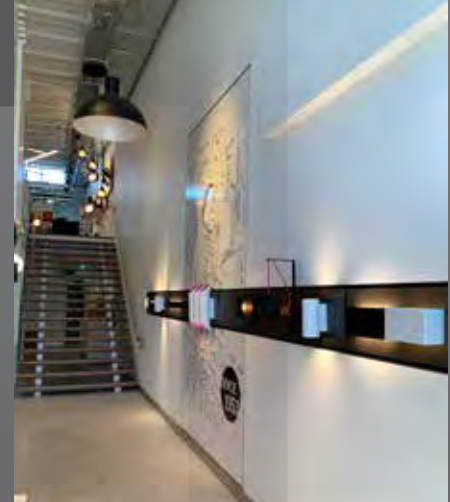

SHOWROOM

RICHMOND, VIC

Our team of Lighting Designers, Sales Staff, Engineers and Craftsmen, work closely on projects with award-winning Architects and Interior Designers.

Our Australian-made architectural range offers flexible specification selection. We can custom manufacture to a large range of project requirements.

We offer a range of serviceable LED solutions across our range. We can provide a comprehensive and seamless lighting solution for each project.