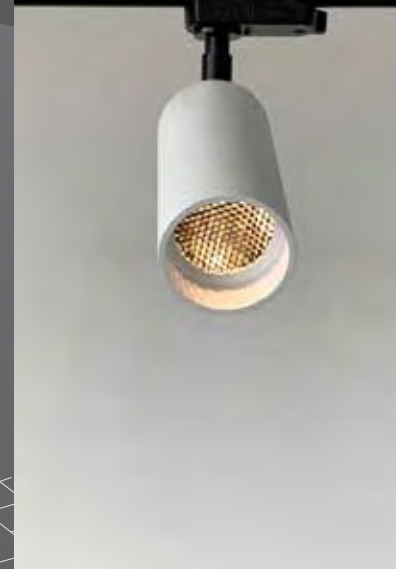

MORGANA SERIES

F O R L I G H T

BLOOM AND LEAF PENDANT SERIES

SPOTLIGHTS

Gemini Profile Spot

Beama Trak Eye Adj GU10

Tullyspot R COB PRO

Gemini Hexo GU10