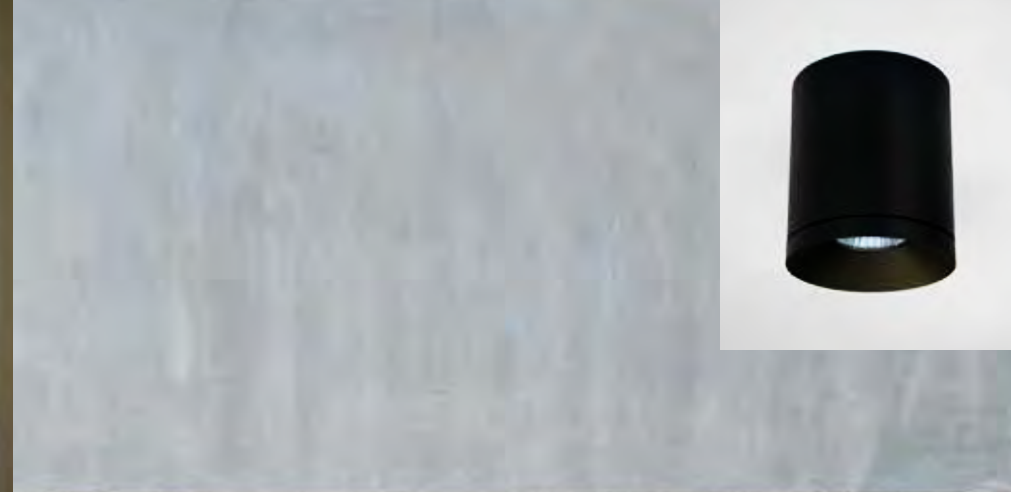

ARCADIA DOWNLIGHT