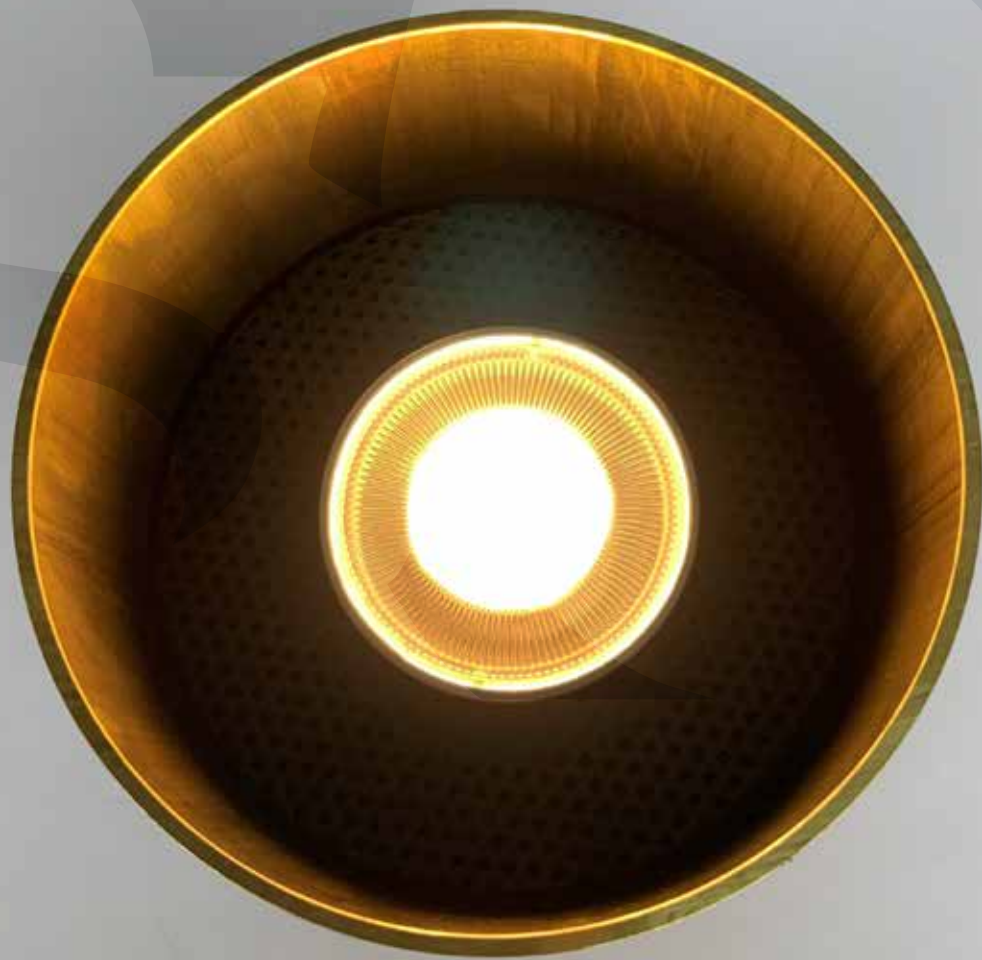

**BEAMA BRASS
SURFACE EYE**