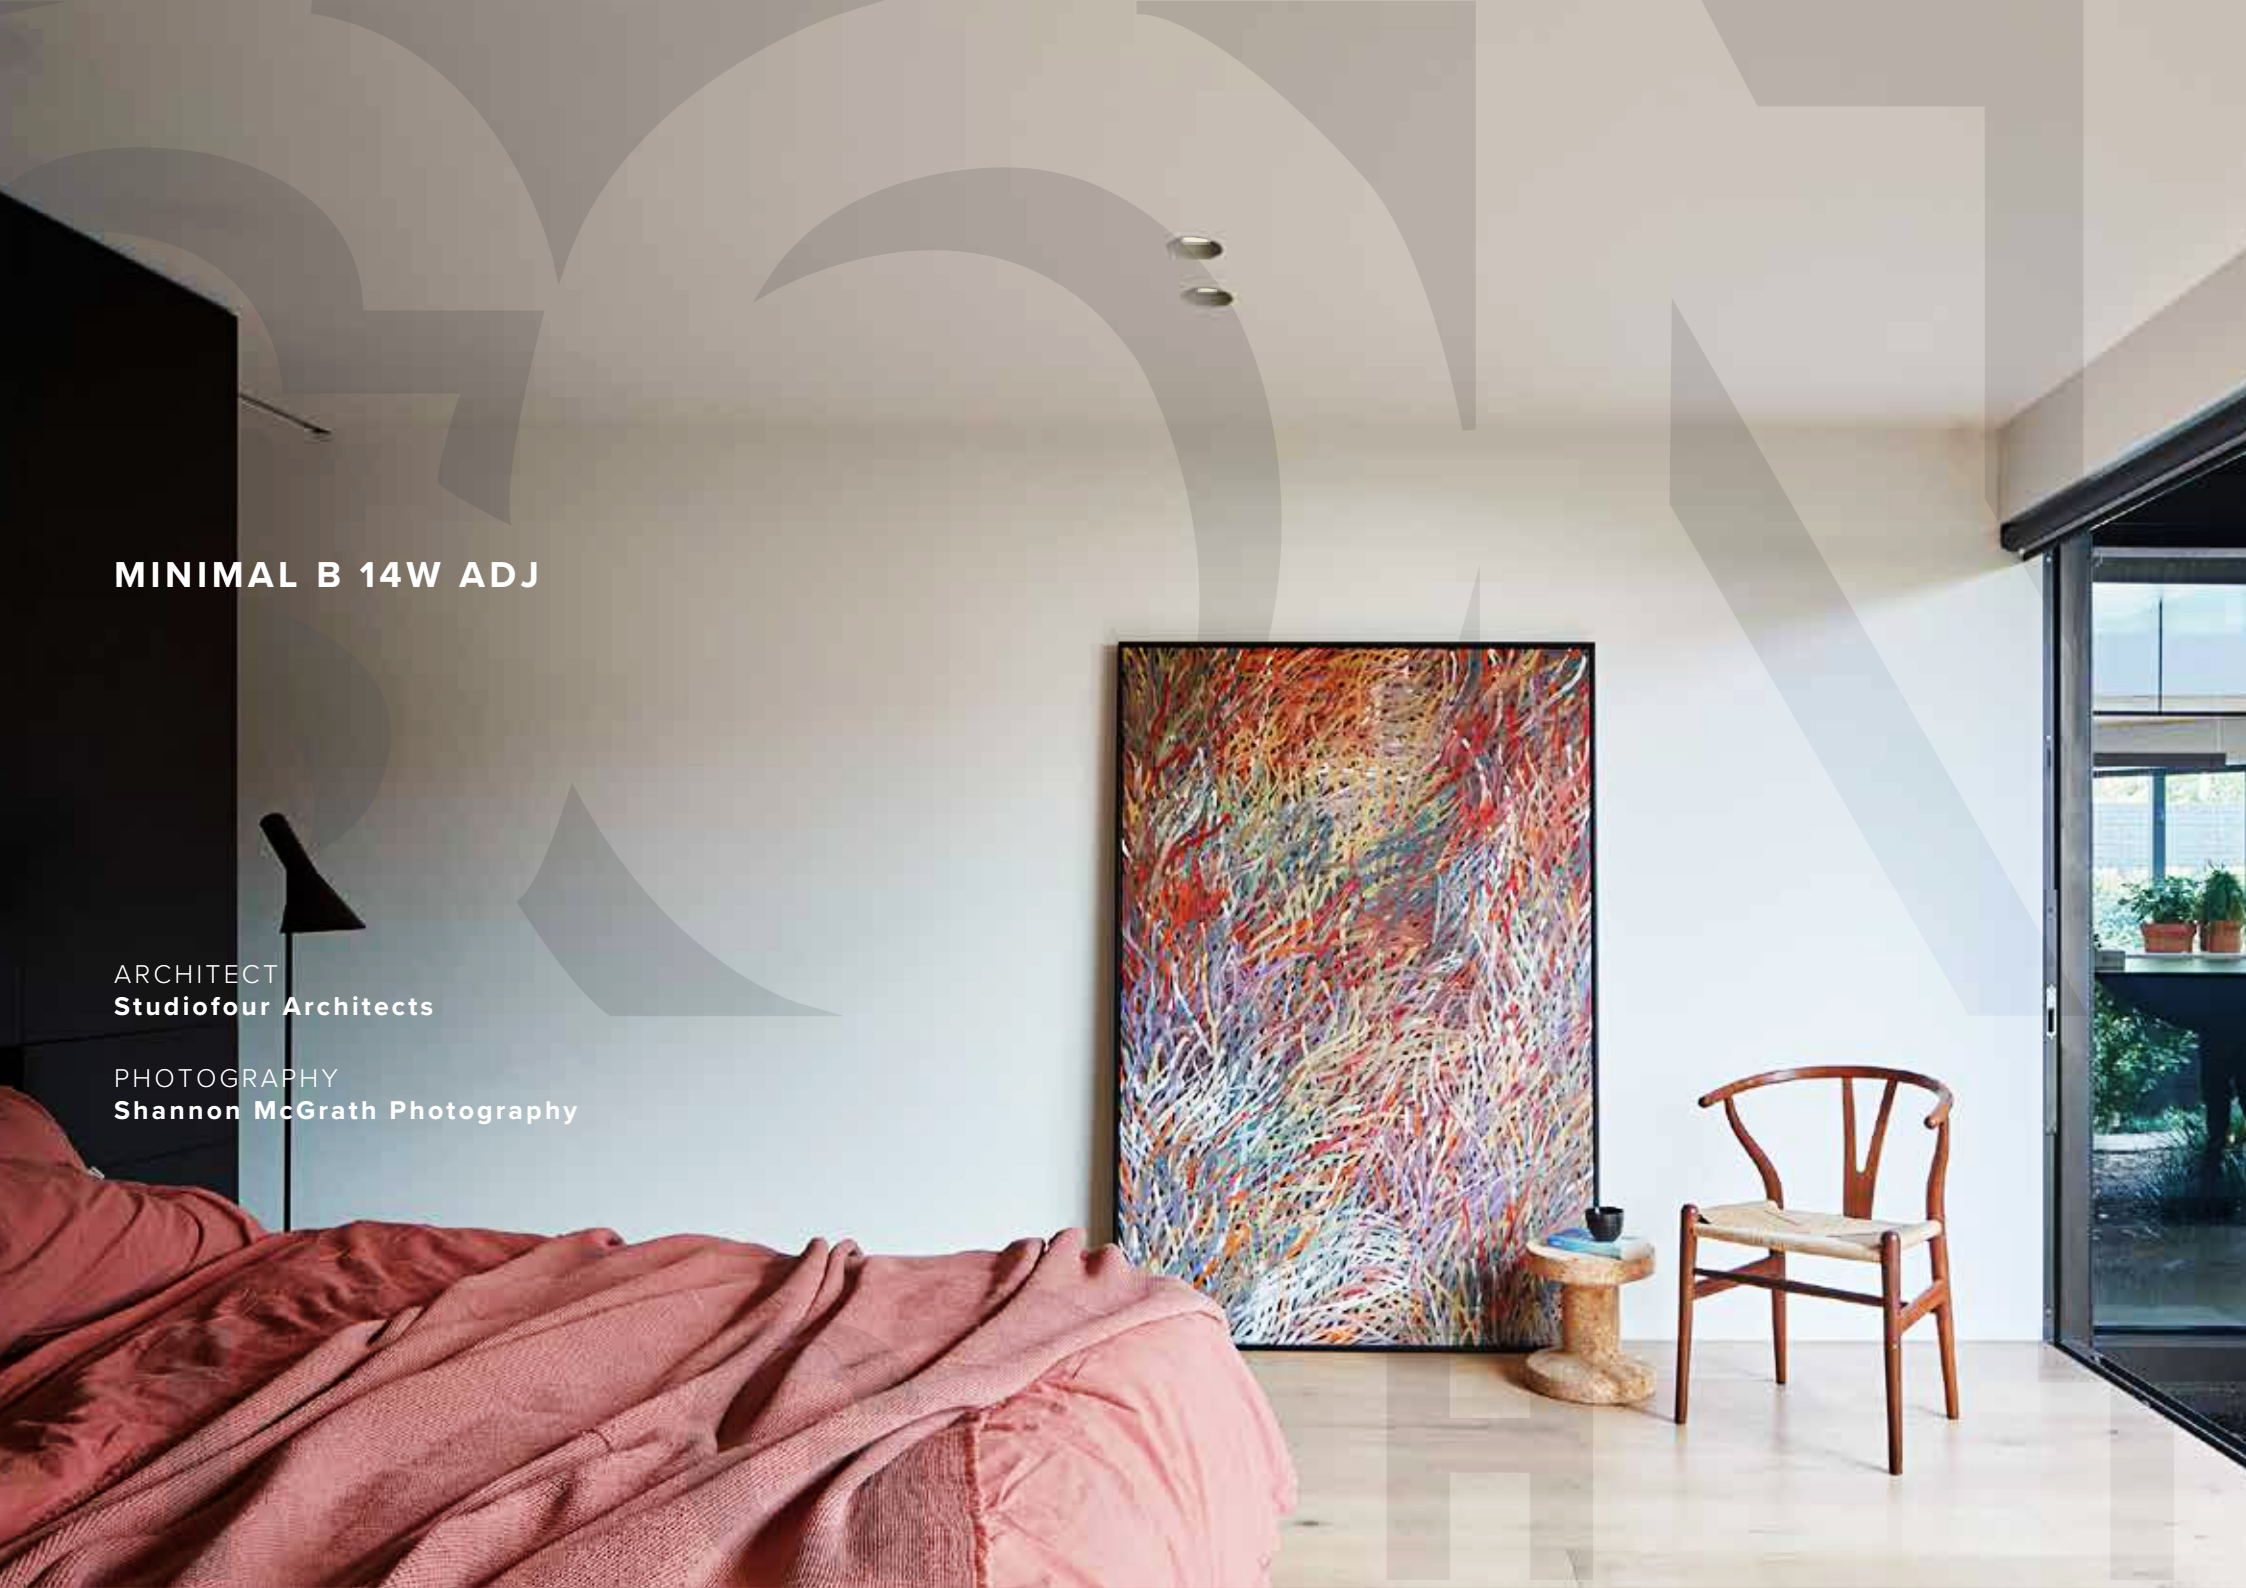

MINIMAL B 14W ADJ

ARCHITECT
Studiofour Architects

PHOTOGRAPHY
Shannon McGrath Photography