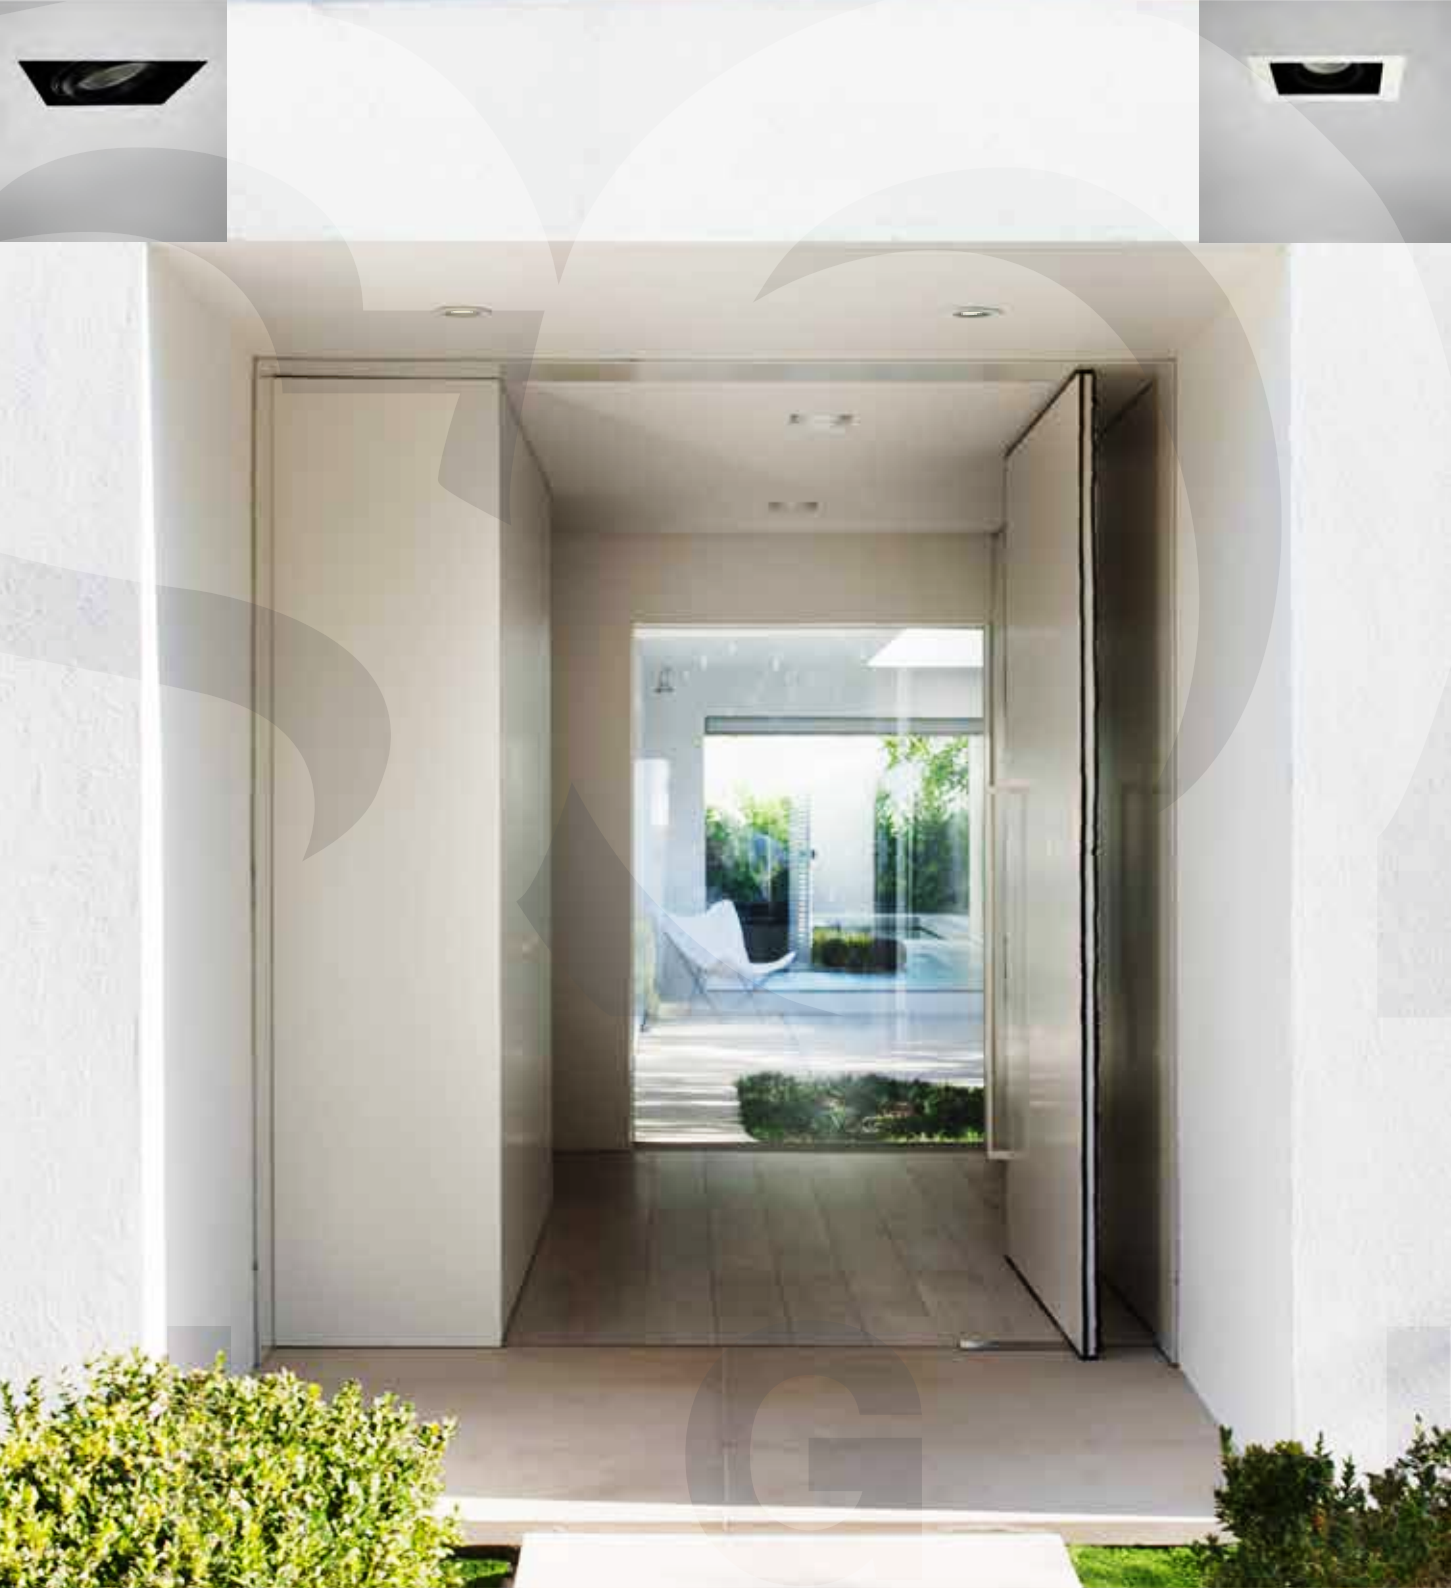

Mondo Radius COB PRO

Mondo COB Trimless

**ROMAN SPOKE
WALL LIGHT**

**ROMAN 3 SPOKE
PENDANT**

**ROMAN SPOKE
BRASS
WALL LIGHT**

**ROMAN LED
PENDANT**

MONDO COB PRO

MONDO 111 COB TRIMLESS - PRO