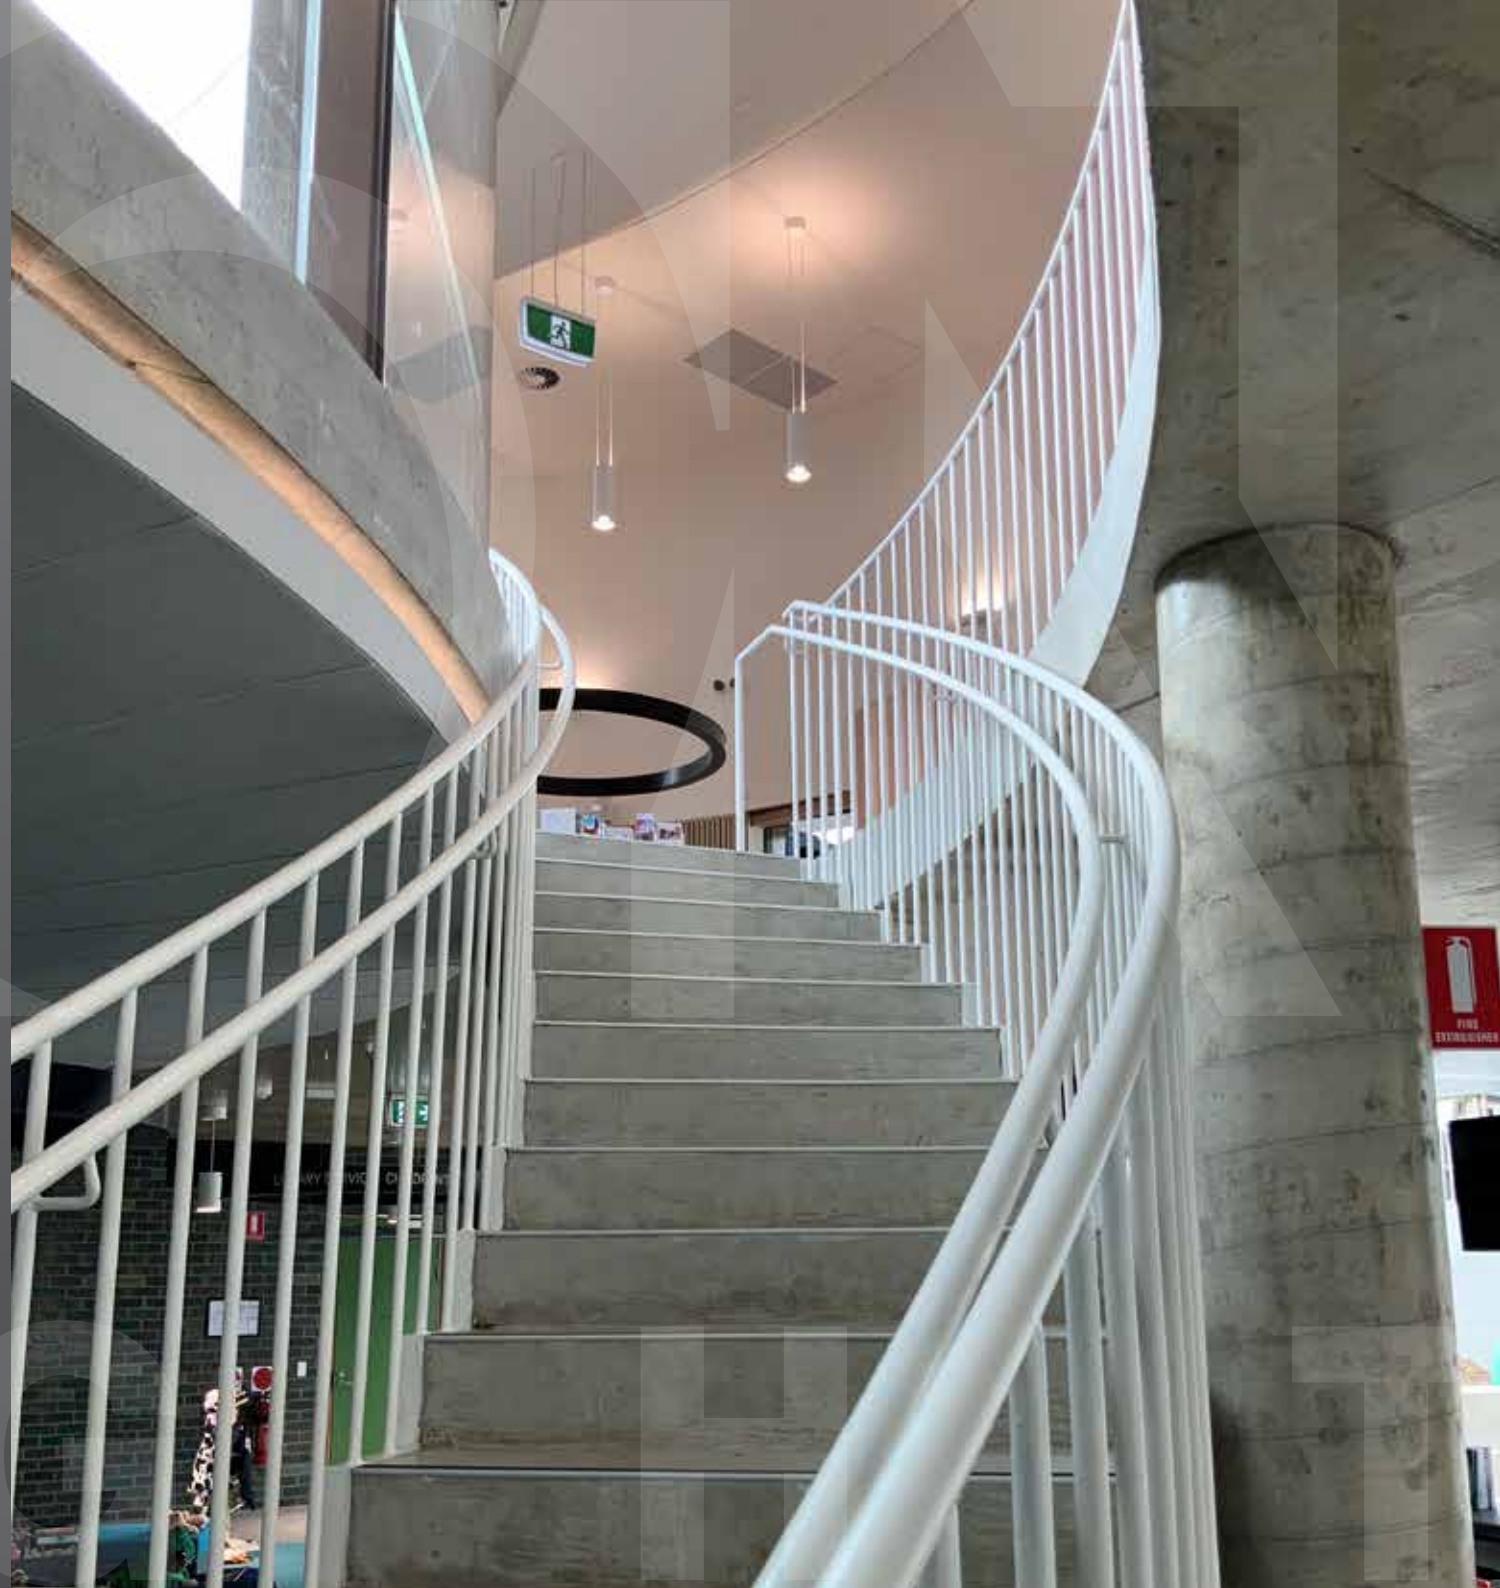

**TUBBY UP/DOWN PENDANT
111 COB-PRO**

NEON STRIP

PROJECT
Boronggook Drysdale Library

ARCHITECT
**Antarctica Architects
in collaboration with
Architecture Associates**

LOCATION
Wyndham Street, Drysdale, Victoria