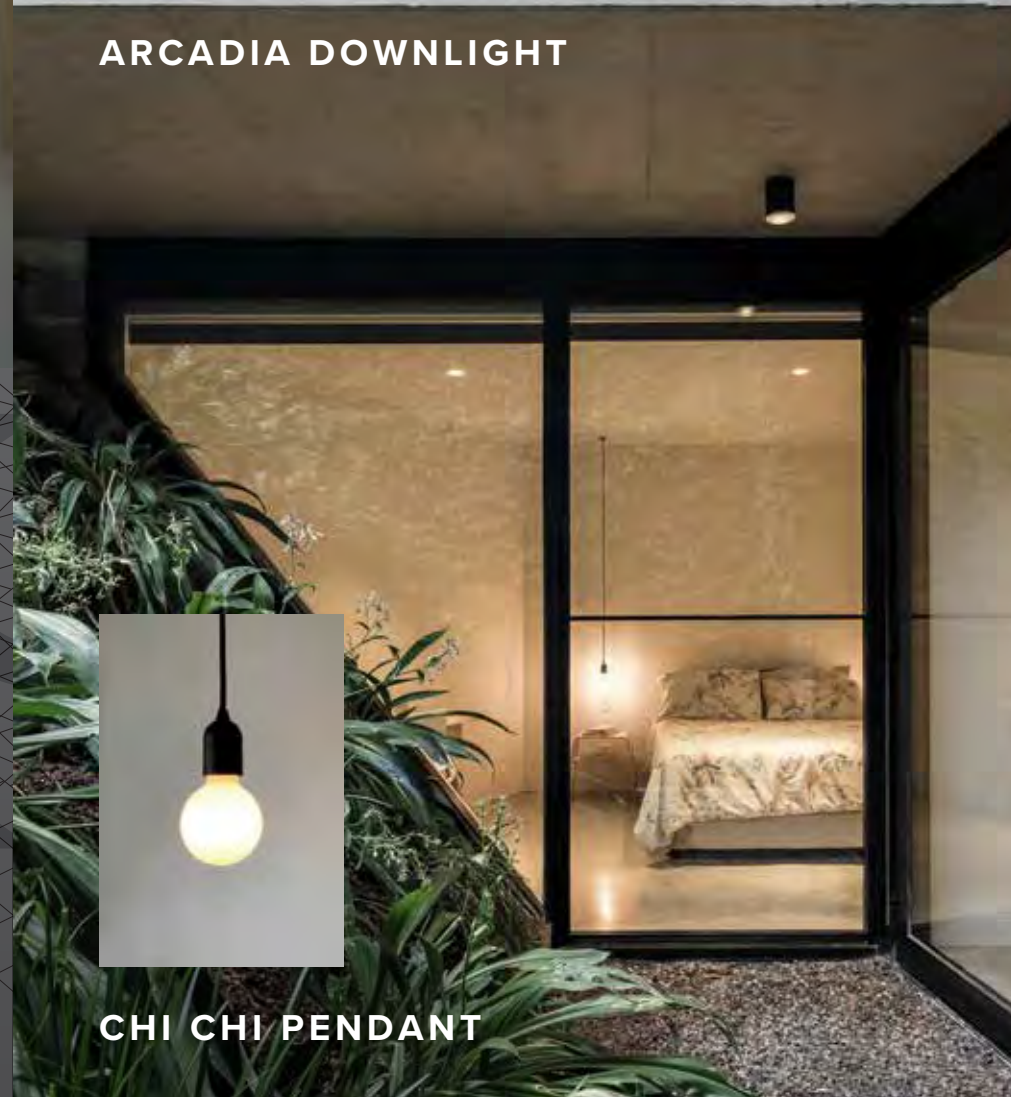

CHI CHI PENDANT