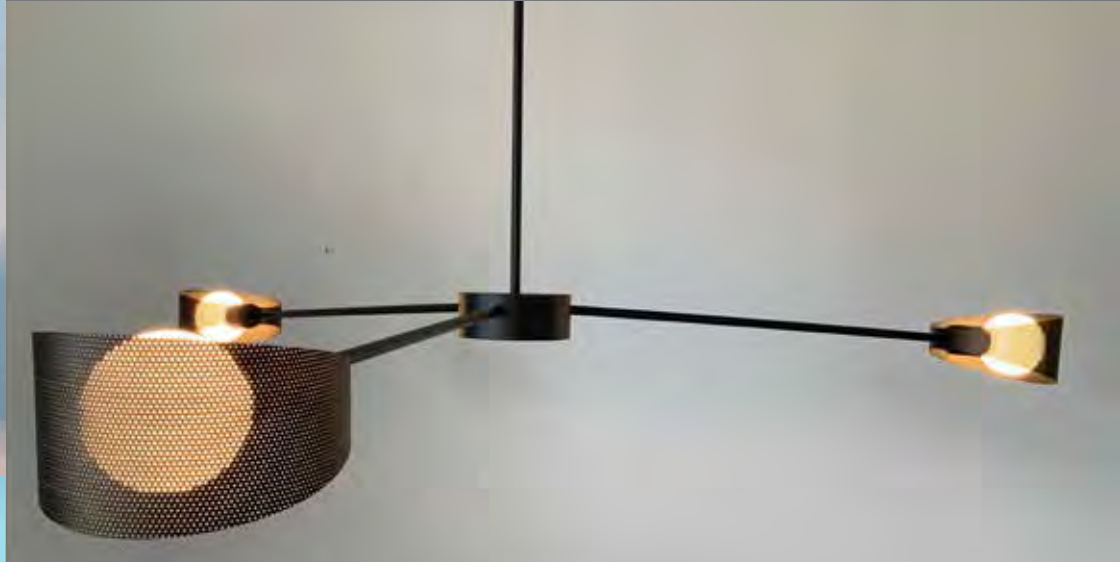

ARCHITECT
Clare Cousins Architects

PHOTOGRAPHY
Sharyn Cairns Photography

**TULLYSPOT
SEMI-RECESSED
COB-PRO**

MINIMAL B 9W

OPAL LED STRIP IP65

ARCHITECT
Clare Cousins Architects

PHOTOGRAPHY
Sharyn Cairns Photography