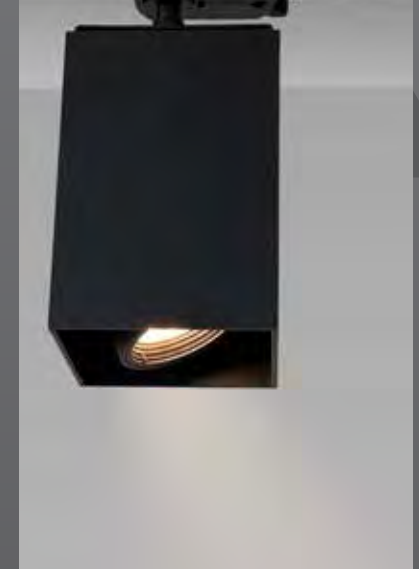

MORGANA SERIES

F O R L I G H T

BLOOM AND LEAF PENDANT SERIES

SPOTLIGHTS

Gemini Profile Spot

Beama Trak Eye Adj GU10

Tullyspot R COB PRO

Gemini Hexo GU10