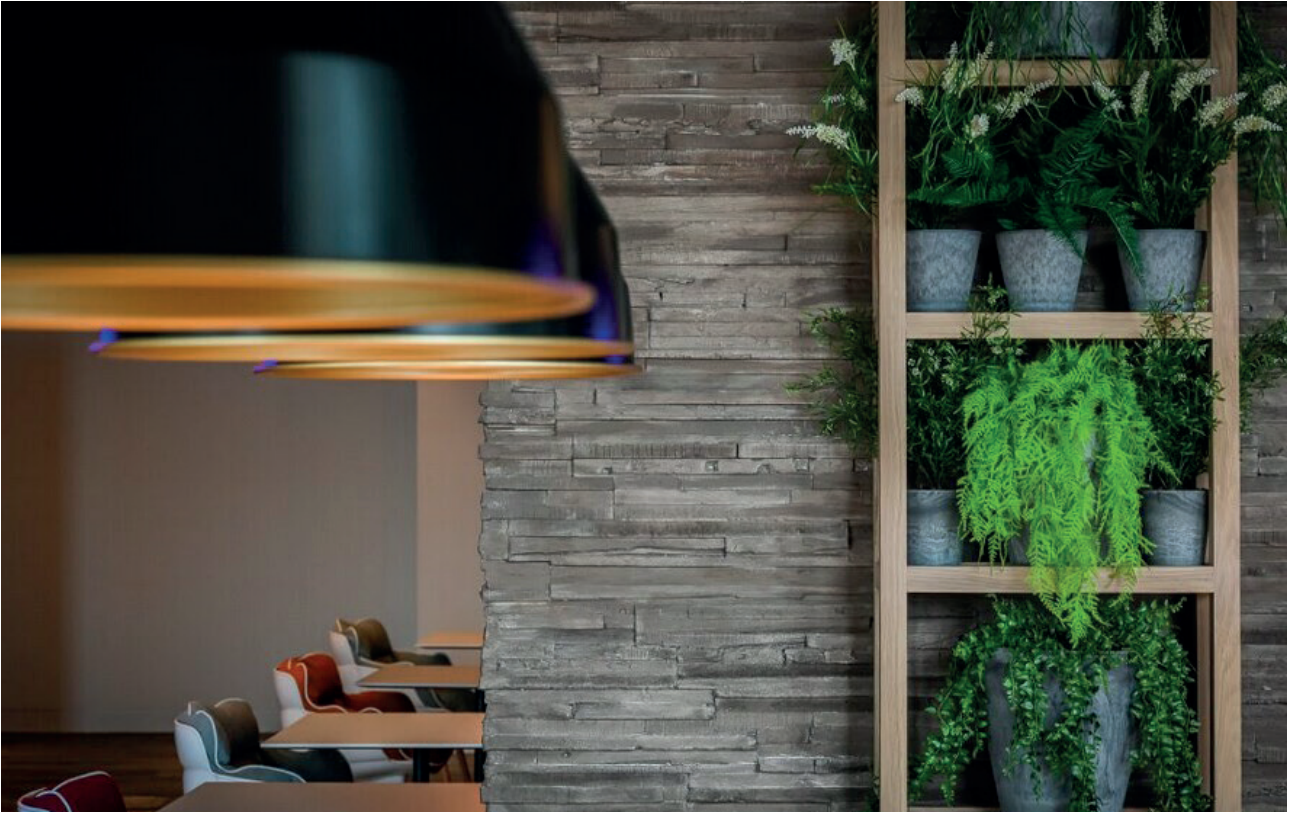

WEDGEWOOD

by muros