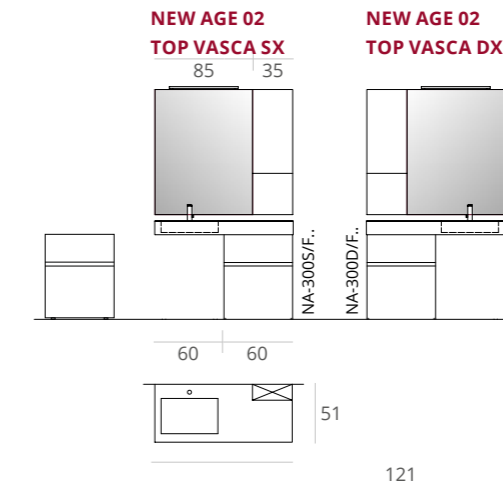

Color
Cod. 238 White tranché

NEW AGE 02

L.121 H.200 P.51

Compositions as per photo

COD	L (cm)	H (cm)	P (cm)	
NA-100/F..	60	74	50	Armchair base with wheels
NA-300S/F..	121	86	51	Base 1 drawer + 1 large drawer + 1 wash basin left
NA-300D/F..	121	86	51	Base 1 drawer + 1 large drawer + 1 wash basin right
NA-SP02/F..	85	109	3	Mirror 02
NA-LA02/01	60			Light
NA-PE02/F..	35	109	3	Suspended furniture

Optional

NA-601/01				Organizer for drawer
NA-610/01				Trash can
NA-620/01				Kit
NA-650/99				1 Safety handle