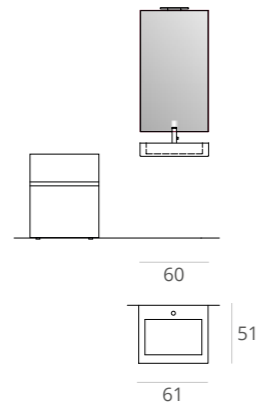

Color
Cod. 418 Grey stone

NEW AGE 03 L.61 H.200 P.51

Composition as per photo

COD	L (cm)	H (cm)	P (cm)	
NA-100/F..	60	74	50	Armchair base with wheels
NA-470/01	61	12	51	Mini washbasin in one piece in shiny Gelcrill
LEO-D0045/01	60	105	3	Mirror
NA-LA03/01	30			Light

Optional

NA-601/01				Organizer for drawer
NA-610/01				Trash can
NA-620/01				Kit
NA-650/99				1 Safety handle