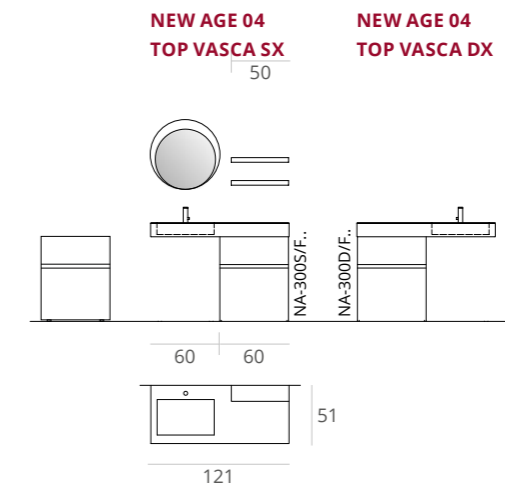

Color
Cod. 103 Silk mat

NEW AGE 04 L.121 H.200 P.51

Composition as per photo

COD	L (cm)	H (cm)	P (cm)	
NA-100/F..	60	74	50	Armchair base with wheels
NA-300S/F..	121	86	51	Base 1 drawer + 1 large drawer + 1 wash basin left
NA-300D/F..	121	86	51	Base 1 drawer + 1 large drawer + 1 wash basin right
GIO-D075/..				Giotto mirror with light
NA-ME50/F..	50	4	13	Shelf 50 cm

Optional

NA-601/01				Organizer for drawer
NA-610/01				Trash can
NA-620/01				Kit
NA-650/99				1 Safety handle