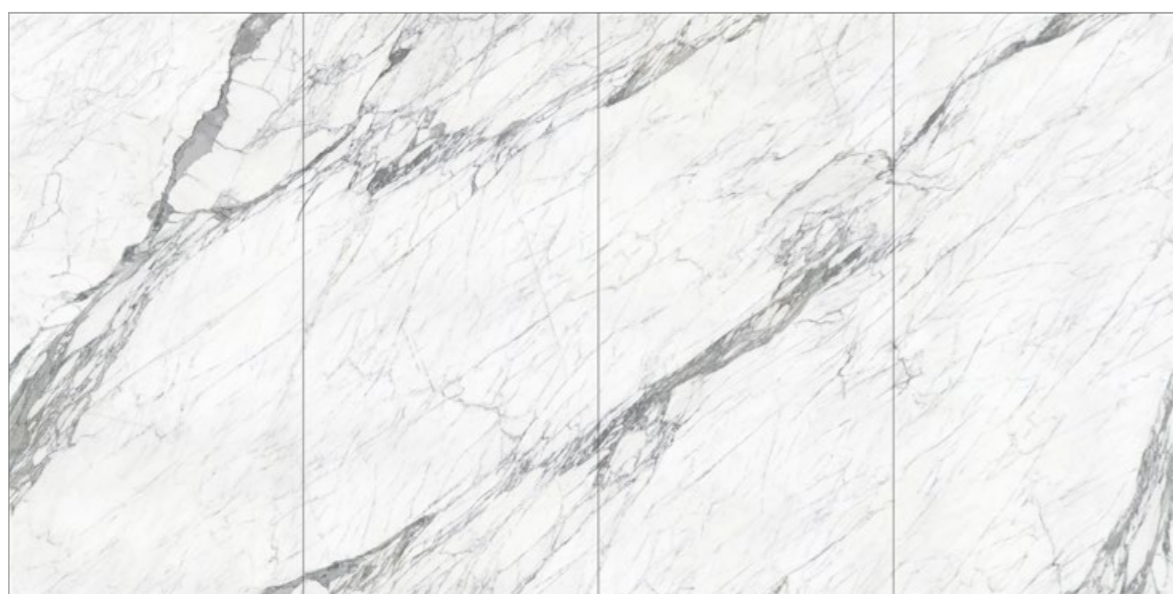

GF-QGB24026
Surface: glossy