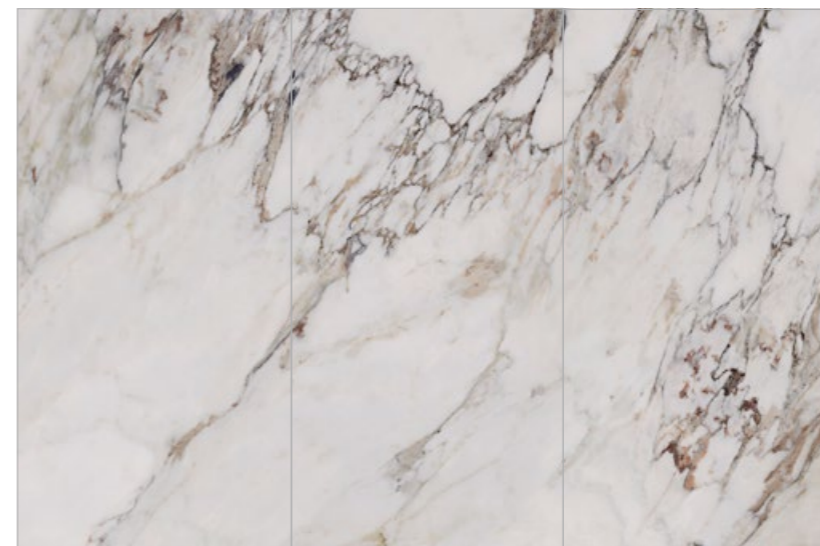

# NEW PRODUCT SERIES

Size:2400X1200X6mm

GF-QGB24022  
Surface: glossy

GF-QGB24026  
Surface: glossy

GF-QGB24028 Surface: glossy

GF-QGB24025 Surface: glossy

GF-QGB24027 Surface: glossy