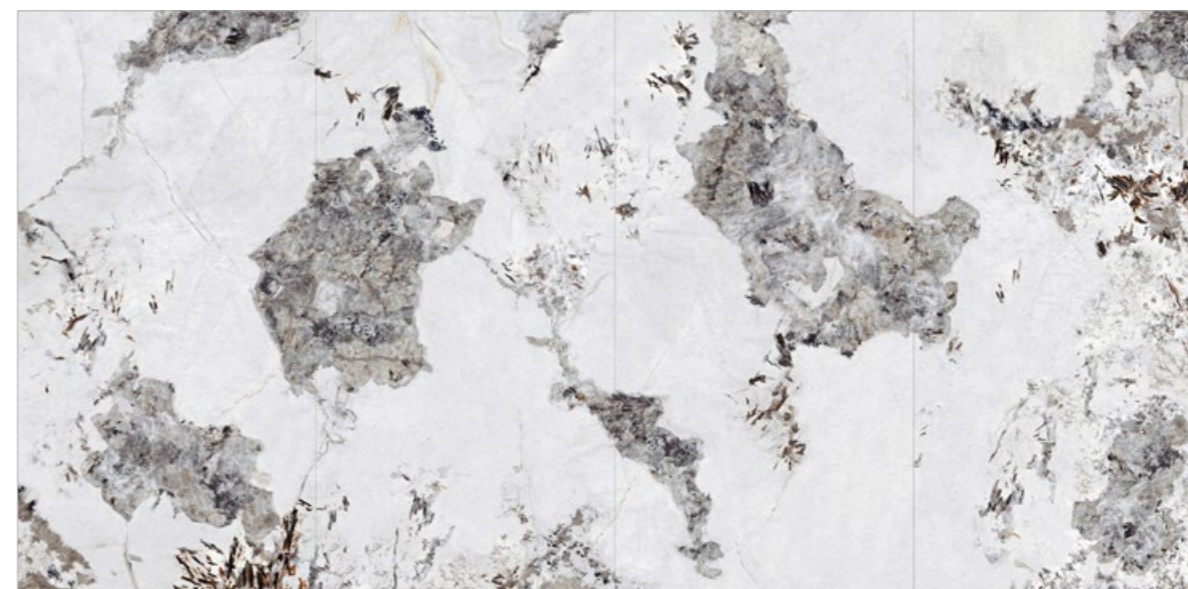

# NEW PRODUCT SERIES

Size:2400X1200X6mm

GF-QGB24022  
Surface: glossy

GF-QGB24026  
Surface: glossy

GF-QGB24028 Surface: glossy

GF-QGB24025 Surface: glossy

GF-QGB24027 Surface: glossy