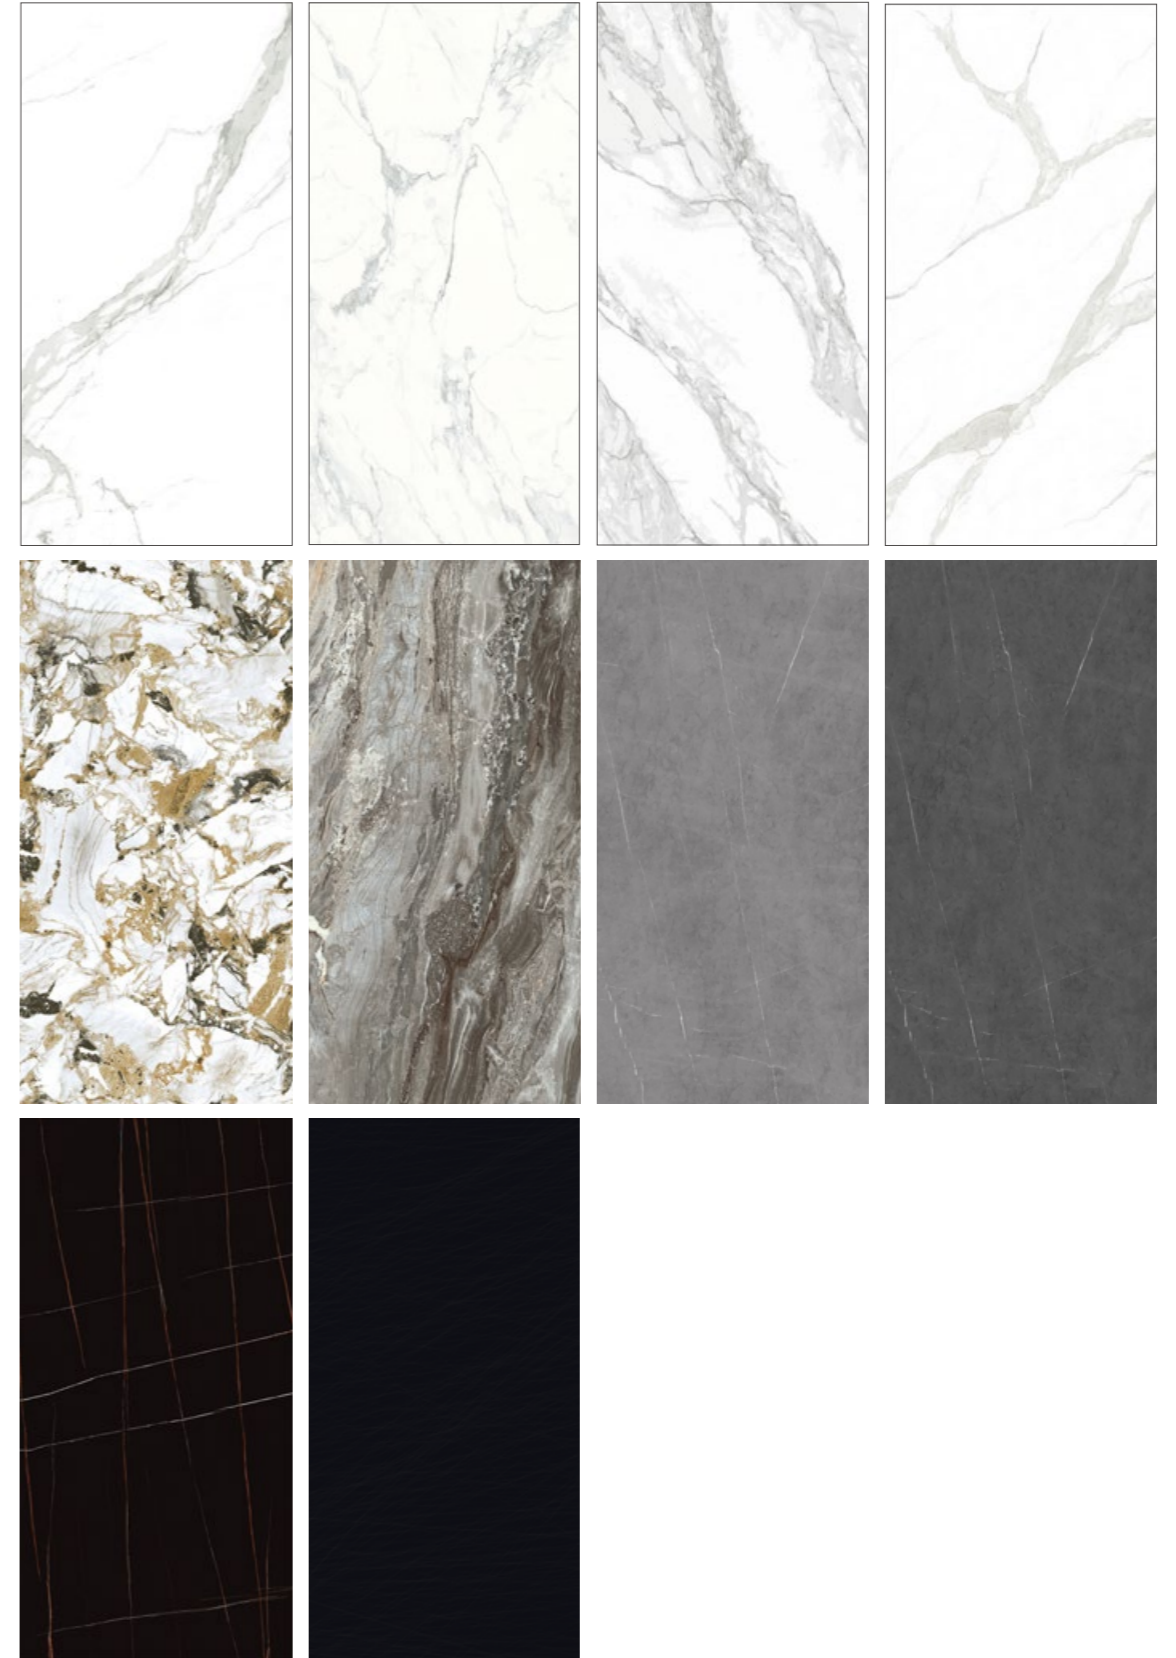

# VOGUE SERIES

Size: 1800x900x6mm

GF-YBB189806  
Surface: matte

Size: 1800x900x6mm

GF-YBB189807  
Surface: matte

PRODUCT: GF-YBB189806  
APPLICATION: OFFICE

Original / Valuable / Continuous pattern