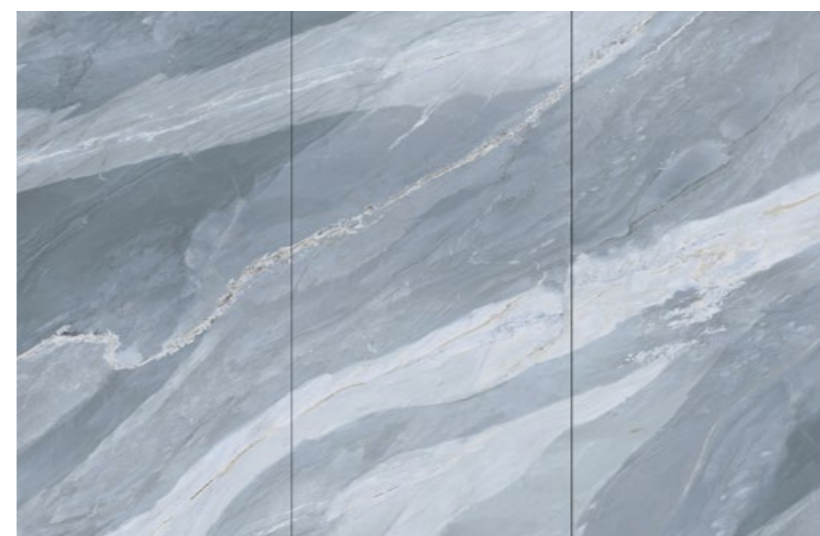

# NEW PRODUCT SERIES

Size:2400X1200X6mm

GF-QGB24022  
Surface: glossy

GF-QGB24026  
Surface: glossy

GF-QGB24028 Surface: glossy

GF-QGB24025 Surface: glossy

GF-QGB24027 Surface: glossy