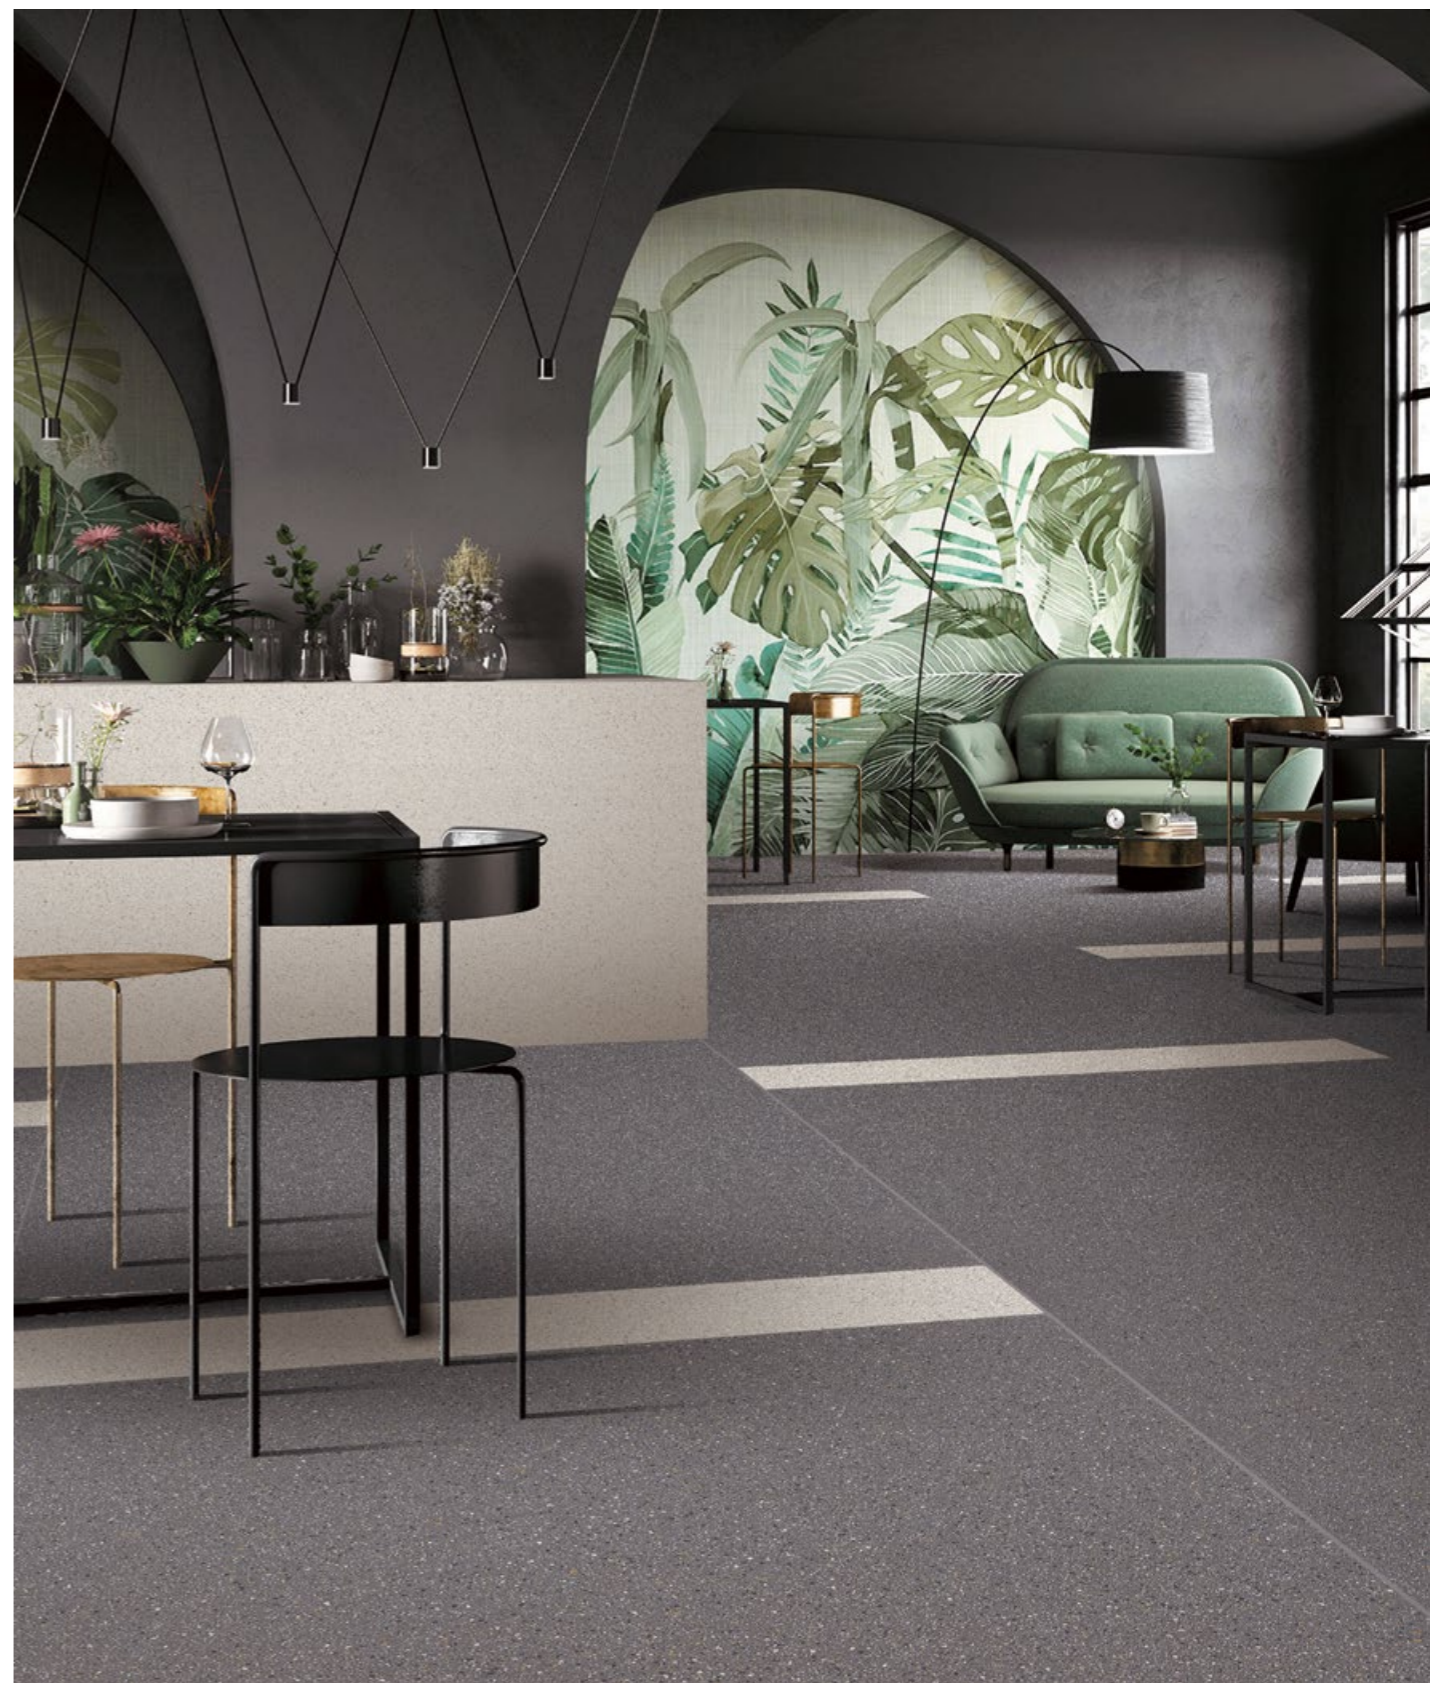

# MEGA ART SERIES

Size: 3200x1600x12mm

GB-K1B32007 / GB-K1BS32007 / GF-YK1BB32007  
Surface:glossy / soft polished / matte

PRODUCT: GF-YK1BB32007  
APPLICATION:KITCHEN

PRODUCT: GF-YK1BB32007 / GF-YK1AB32001  
APPLICATION:RESTAVRANT