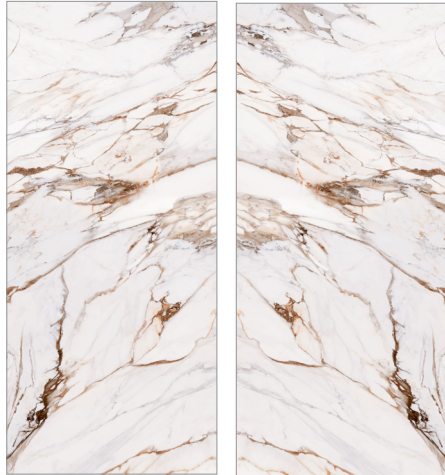

毕加索金

GF-YQG271206-067A 亮面 1200x2700x6mm
GF-YL271206-067A 细滑面 1200x2700x6mm
GF-YL271212-067A 细滑面 1200x2700x12mm
GF-YQG271206-067B 亮面 1200x2700x6mm
GF-YL271206-067B 细滑面 1200x2700x6mm
GF-YL271212-067B 细滑面 1200x2700x12mm