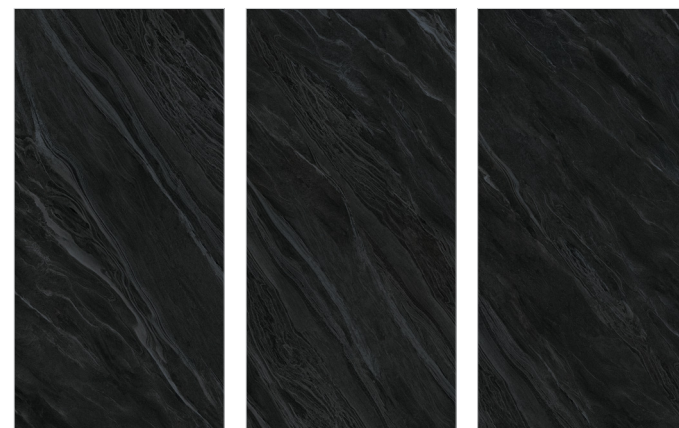

GF-YB1H189021 哑面
900x1800x12mm

阿玛尼浅灰

GF-YB1B189817 哑面
900x1800x6mm

GF-YB1H189817 哑面
900x1800x12mm

劳伦特黑金

GF-YB3B189861 哑面
900x1800x6mm

澳洲砂岩

GF-YG3H189841 干粒面
900x1800x12mm