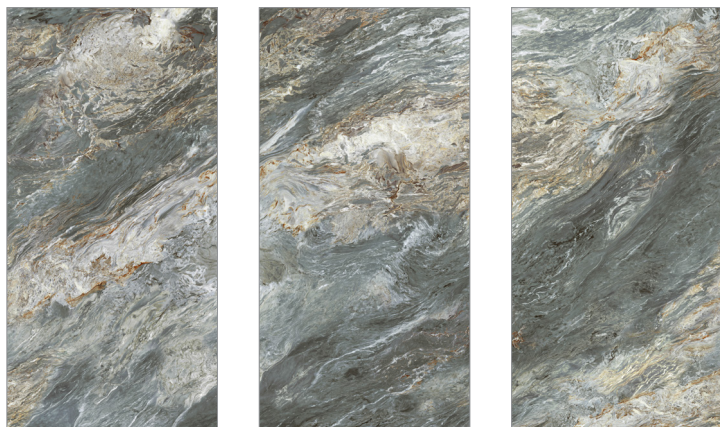

GF-YQSB24118 亮光结晶
1200x2400x6mm

星映沙河

GF-YQSB24119 亮光结晶
1200x2400x6mm

瀚海星云

GF-YQSB24113A 亮光结晶
1200x2400x6mm

GF-YQSB24113B 亮光结晶
1200x2400x6mm

GF-YQSB24113C 亮光结晶
1200x2400x6mm

流光溢彩