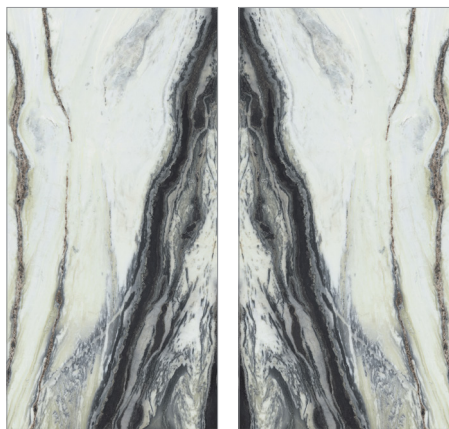

GF-YQ2T189012-181
亮光通体
900x1800x12mm

卡拉拉白

GF-YB3B189842 哑面
900x1800x6mm

GF-YB3H189842 哑面
900x1800x12mm

劳伦特白金

GF-YB3H189102 哑面
900x1800x12mm

维多利亚

GF-YB3B189802A 哑面 900x1800x6mm
 GF-YB3B189802B 哑面 900x1800x6mm
 GF-YB3B189802C 哑面 900x1800x6mm
 GF-YB3B189802D 哑面 900x1800x6mm
 GF-YB3H189802A 哑面 900x1800x12mm
 GF-YB3H189802B 哑面 900x1800x12mm
 GF-YB3H189802C 哑面 900x1800x12mm
 GF-YB3H189802D 哑面 900x1800x12mm

毕加索金

GF-YQB189867A 亮面 900x1800x6mm
 GF-YQB189867B 亮面 900x1800x6mm

月光倾城

GF-YQB189870A 亮面 900x1800x6mm
 GF-YQB189870B 亮面 900x1800x6mm

西西里米灰

GF-YQ1B189803 亮面 900x1800x6mm

西西里中灰

GF-YQ1B189804 亮面 900x1800x6mm
 GF-YQ1H189804 亮面 900x1800x12mm