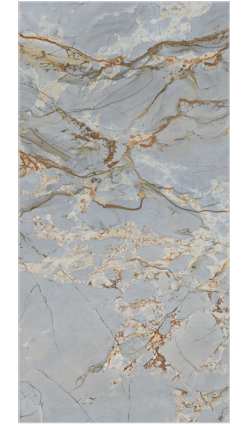

GF-YQGB32069A 亮面
1600x3200x6mm

GF-YQGB32069B 亮面
1600x3200x6mm

路易斯蓝

白富美

GF-YQGB32062
亮面
1600x3200x6mm

GF-YQGB32121A 亮面
1600x3200x6mm

GF-YQGB32121B 亮面
1600x3200x6mm

GF-YQGB32121C 亮面
1600x3200x6mm