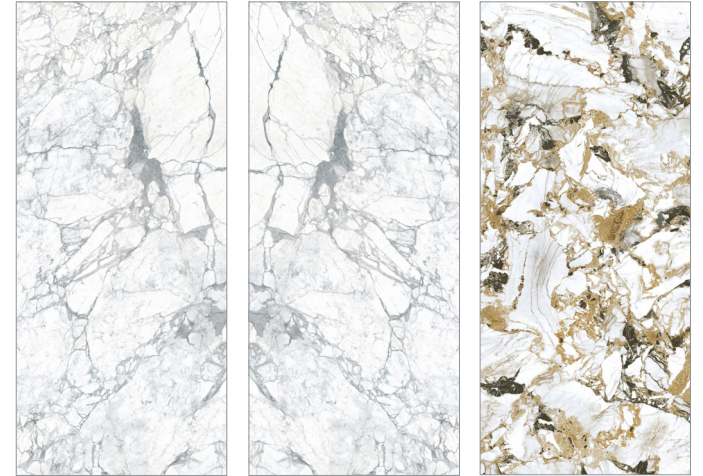

卡拉拉花白

白富美

GF-YL271206-047A 细滑面 1200x2700x6mm
GF-YL271206-047B 细滑面 1200x2700x6mm
GF-YQG271206-062 亮面 1200x2700x6mm