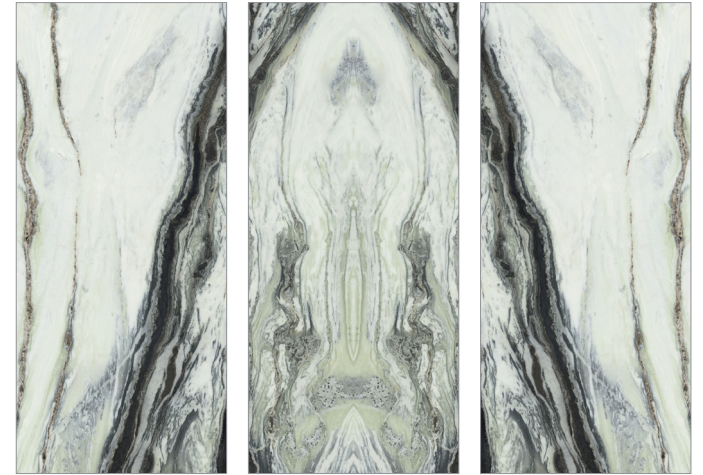

月光倾城

GF-YQG271206-070A 亮面 1200x2700x6mm
GF-YQG271206-070B 亮面 1200x2700x6mm
GF-YQG271206-070C 亮面 1200x2700x6mm