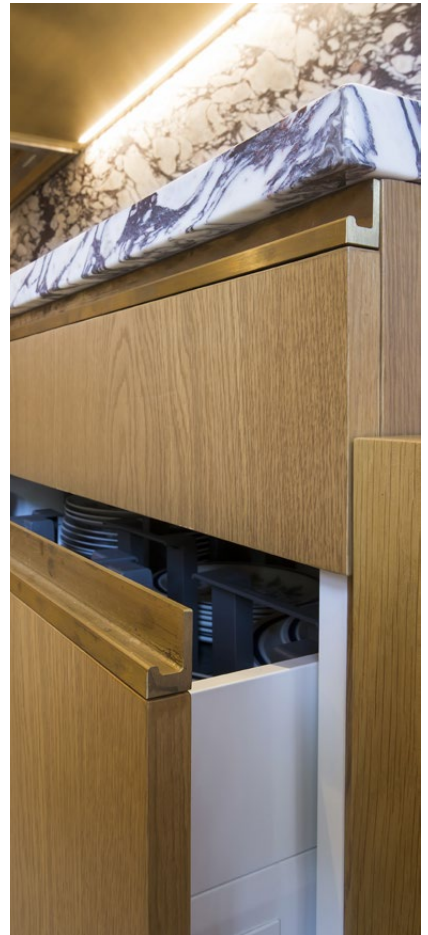

Opulent terrace
home in Woollahra

This traditional Colonial terrace home renovation spared no expense. The result is a home that exemplifies luxury – from the brass rangehood cover and the solid brass handles, to the marble and stainless-steel bench-tops, and the custom-built rolling ladder that was designed specifically for the kitchen. Joinery was created for the kitchen, bathrooms, bedrooms and the office. Unique joinery features in this home include the colour-matching of veneer to existing joinery, rebated wallpaper finish on wardrobes in the bedroom, and integration of brass elements and a custom-designed rolling ladder.