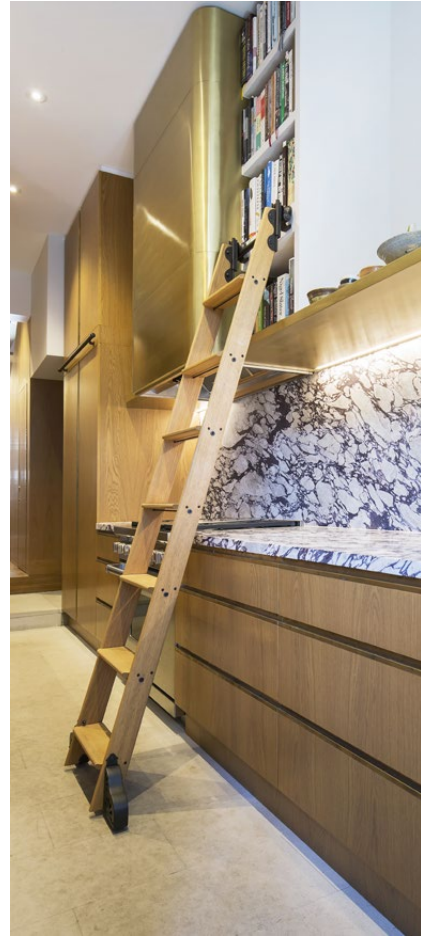

Opulent terrace
home in Woollahra

This traditional Colonial terrace home renovation spared no expense. The result is a home that exemplifies luxury – from the brass rangehood cover and the solid brass handles, to the marble and stainless-steel bench-tops, and the custom-built rolling ladder that was designed specifically for the kitchen. Joinery was created for the kitchen, bathrooms, bedrooms and the office. Unique joinery features in this home include the colour-matching of veneer to existing joinery, rebated wallpaper finish on wardrobes in the bedroom, and integration of brass elements and a custom-designed rolling ladder.