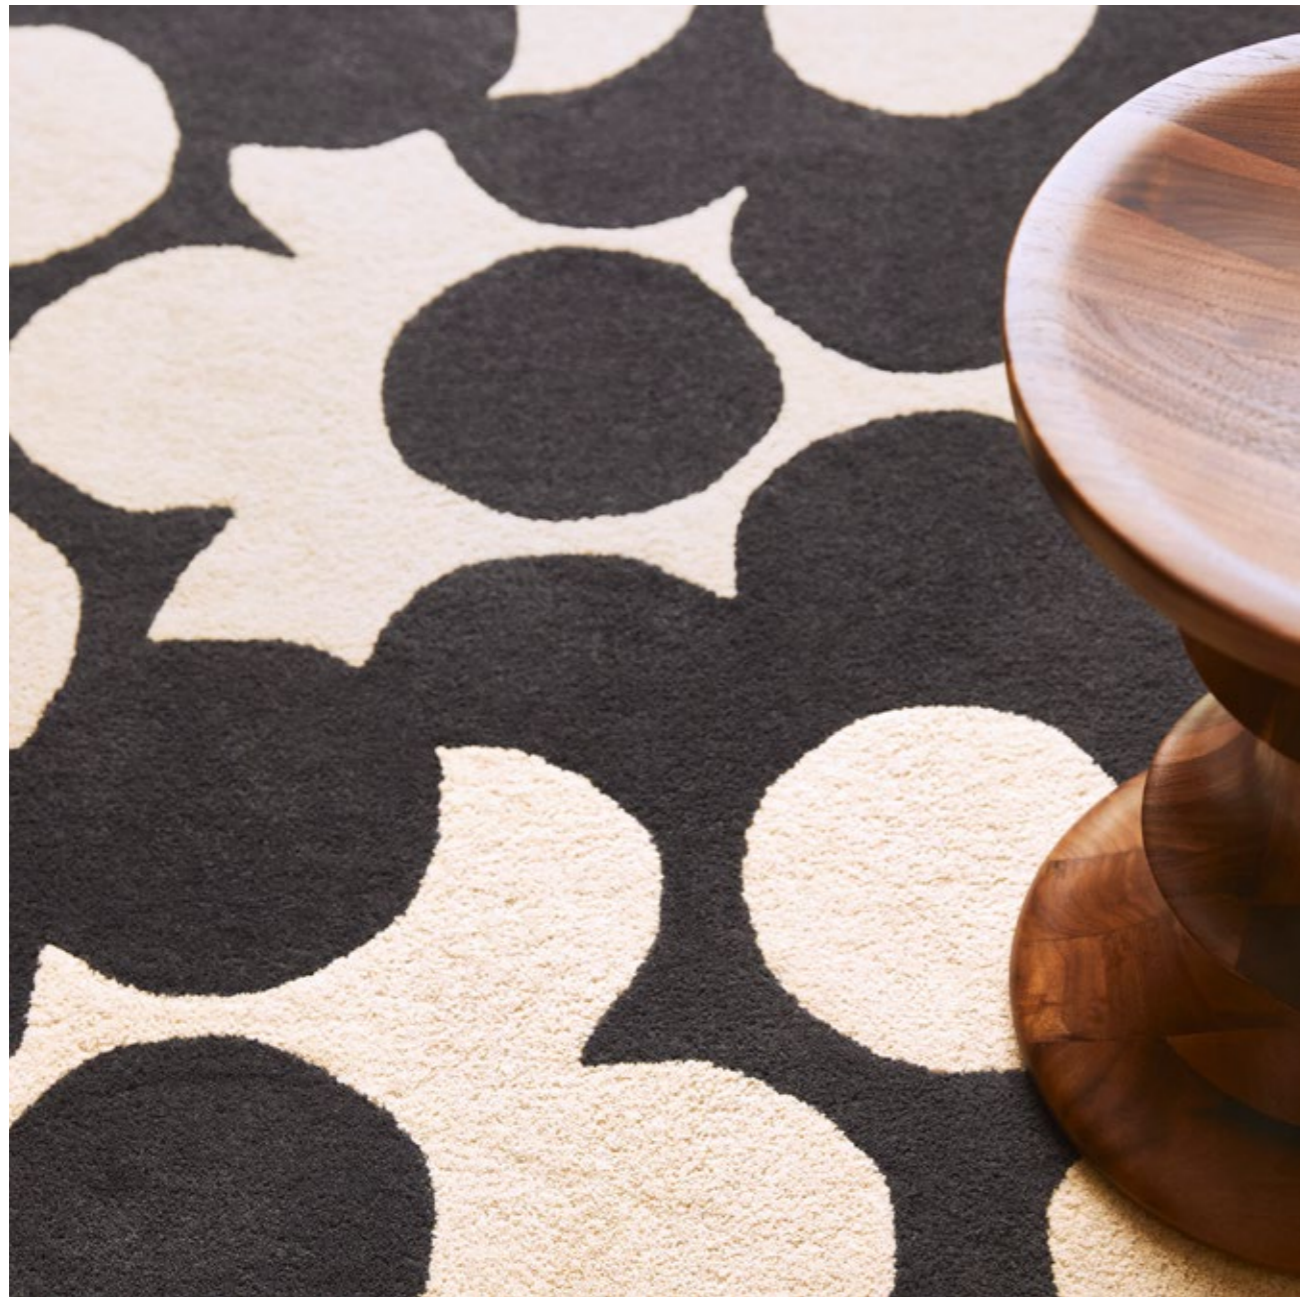

### Sprig Stem

Handtufted - loop and cut pile  
Pure new wool

120x 180 cm 3'11" x 5'11"

160x 230 cm 5'3" x 7'6"

200x 280 cm 6'7" x 9'2"

250x 350 cm 8'2" x 11'6"

Custom sizes on request

**Puzzle Flower  
Wild Rose fawn**