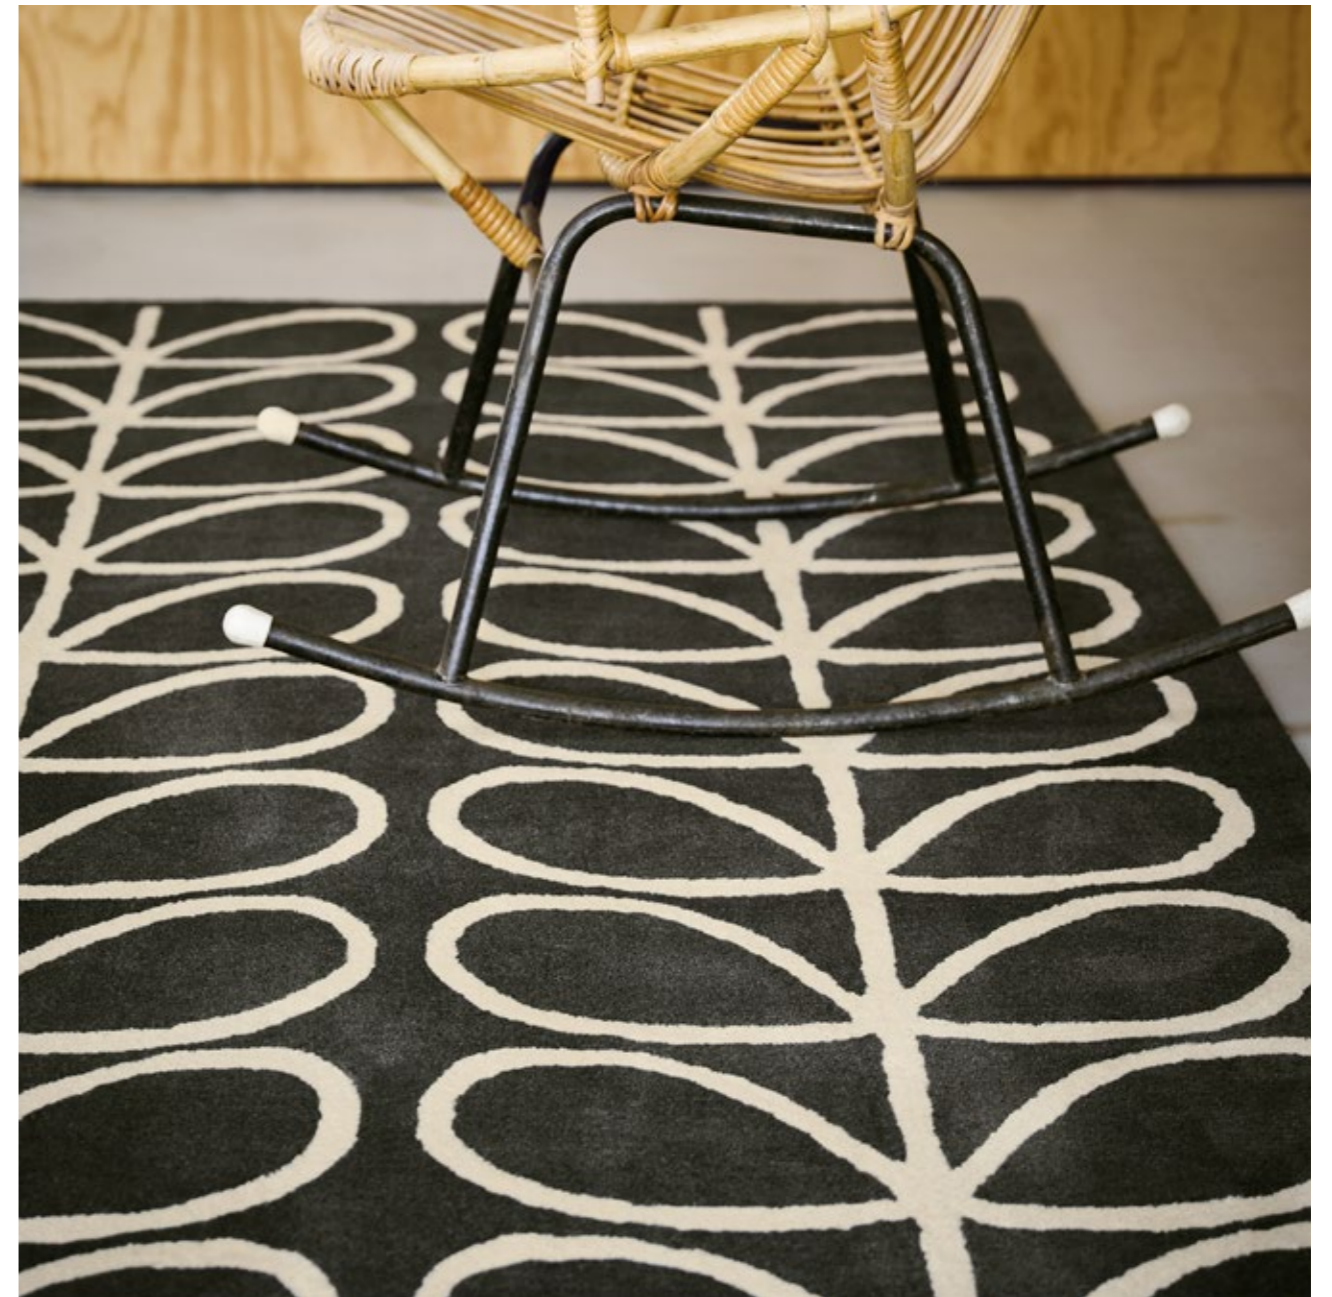

Custom sizes on request

Spot Flower Multi - 060404

Giant Linear Stem - 059404

Giant Multi Stem - 059205

Linear Stem slate - 060505

**Giant Multi Stem  
Linear Stem**

Handtufted - cut pile  
pure new wool

- 120x 180 cm 3'11" x 5'11"
- 160x 230 cm 5'3" x 7'6"
- 200x 280 cm 6'7" x 9'2"
- 250x 350 cm 8'2" x 11'6"