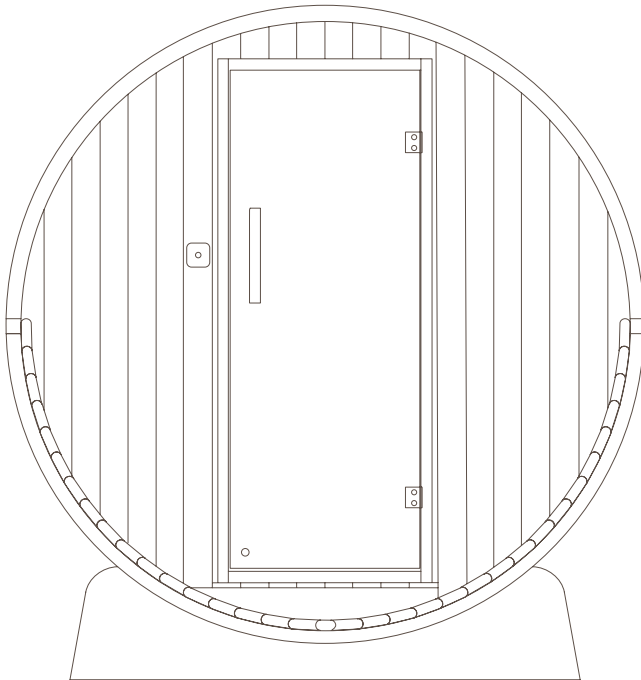

# Outdoor Barrel Full Spectrum Infrared Sauna

## Specs & Features

FRONT VIEW

1960mm

SIDE VIEW

2150mm

600mm

500mm

1490mm