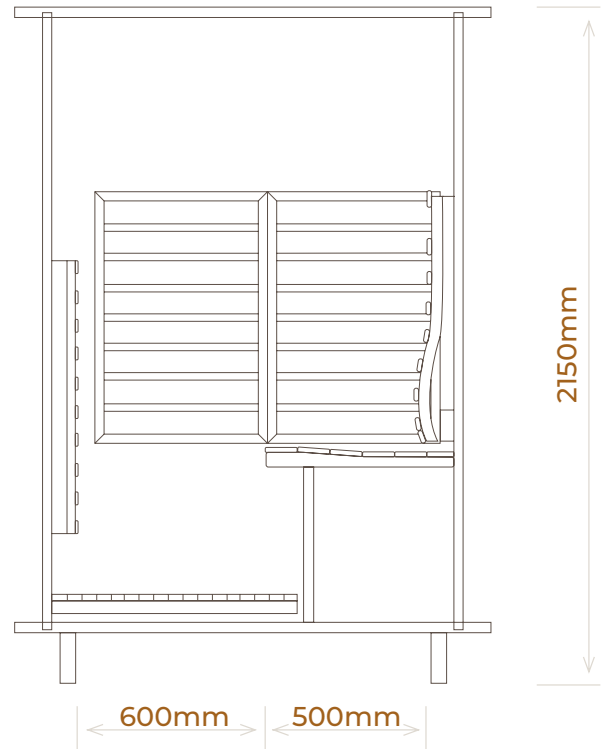

## Specs & Features

FRONT VIEW

1960mm

SIDE VIEW

2150mm

600mm

500mm

1490mm

HEAT DENSITY

1093W/M3

WEIGHT

312KG