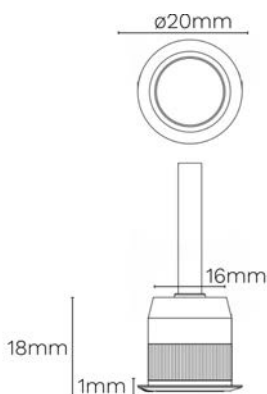

MINI FRICTION