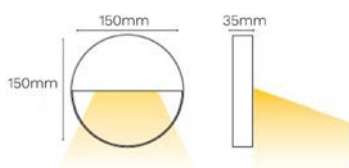

CCT

2700K, 3000K
4000K, 6000K

MAX IP RATING

IP54

BEAM ANGLE

120°

NAPIER

WATTS - LUMENS