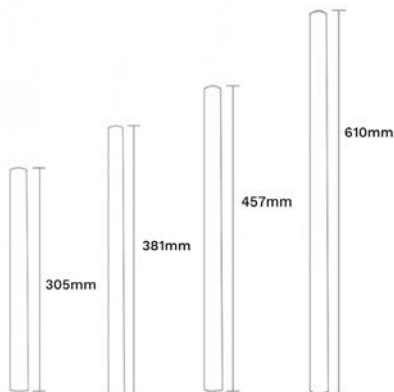

AVAILABLE EXTENSIONS