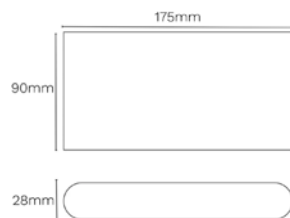

GUARDA

WATTS - LUMENS

2x5W - 2x310lms

MATERIAL

Aluminium

COLOURS

Black
 White

CCT

3000K, 4000K,
5500K

MAX IP RATING

IP54

BEAM ANGLE

120°