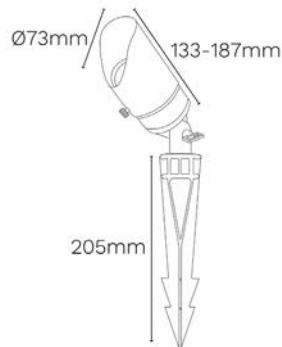

38°, 60°

- Thumb Screw on knuckle for easy field adjustment
- Double "O" Ring Seal for added moisture protection

LUMINATOR ADJUSTABLE

WATTS - LUMENS

5W - 400lms
7W - 600lms

MATERIAL

Solid Brass,
Aluminium

COLOURS