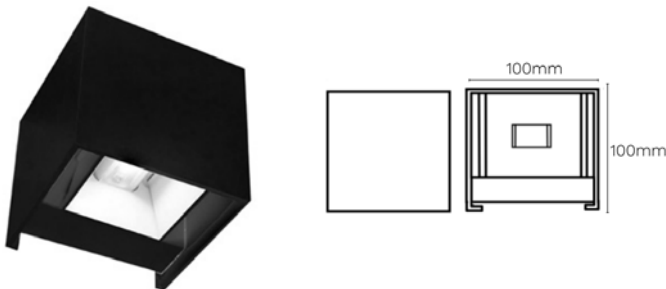

WALL LIGHTS

WALL LIGHTS

SLED DOUBLE UP AND DOWN

WATTS - LUMENS

11.1W - 740lms

MATERIAL

Aluminium

COLOURS

● Black
○ White

CCT

2700K, 3000K

MAX IP RATING

IP65

BEAM ANGLE

15°, 30°
45°, 60°

SLED DOWN

WATTS - LUMENS

6.4W - 450lms

MATERIAL

Aluminium

COLOURS

● Black
○ White

CCT

2700K, 3000K

MAX IP RATING

IP65

BEAM ANGLE

15°, 30°
45°, 60°

BUZZ

WATTS - LUMENS

2x3W - 550lms

MATERIAL

Aluminium

COLOURS

● Black
○ White

CCT

3000K

MAX IP RATING

IP54

BEAM ANGLE

5-80°

SENSOR SPOT LIGHT

WATTS - LUMENS

Single: 15W - 1275lms
Double: 2x15W-2x1275lms

MATERIAL

Polycarbonate

COLOURS

● Black
○ White

CCT

3000K, 4000K,
5500K

MAX IP RATING

IP65

BEAM ANGLE

120°

SENSOR TWIN SPOT LIGHT