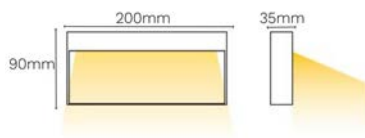

CCT

2700K, 3000K
4000K, 6000K

MAX IP RATING

IP54

BEAM ANGLE

120°

AUCKLAND

WATTS - LUMENS