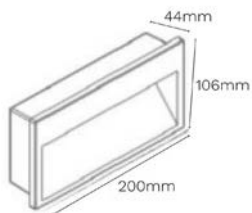

WALL LIGHTS

STEP LIGHTS

HAMILTON

WATTS - LUMENS

4W - 450lms

MATERIAL
Aluminium

COLOURS

● Charcoal
(Other colours available)

CCT

2700K, 3000K
4000K, 6000K

MAX IP RATING

IP54

BEAM ANGLE

120°