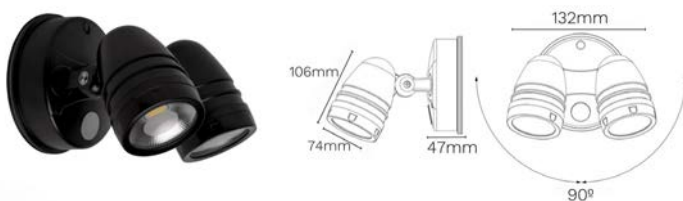

MAX IP RATING

IP65

BEAM ANGLE

120°

SENSOR TWIN SPOT LIGHT

ABOVE GROUND LIGHTS

GARDEN STALC

WATTS - LUMENS