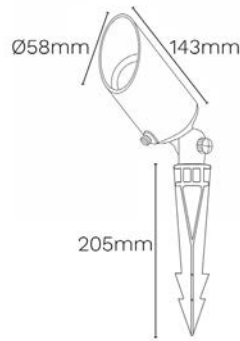

AGED BRASS LIGHTS

MOUNT & SPIKE LIGHTS

LUMINATOR

WATTS - LUMENS

5W - 400lms
7W - 600lms

MATERIAL

Solid Brass,
Aluminium

COLOURS

● Brass
● Black

CCT

2700K, 3000K

MAX IP RATING

IP65

BEAM ANGLE

38°, 60°

- Thumb Screw on knuckle for easy field adjustment
- Double "O" Ring Seal for added moisture protection