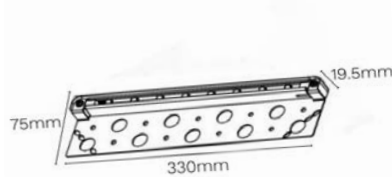

LIGHTBAR 2.2 W