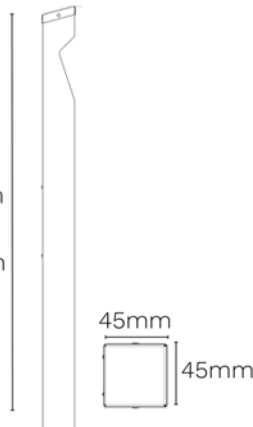

IP54

BEAM ANGLE

120°

PILLAR

Cut Options:

Corner Cut

Straight Cut

600mm
or
1100mm