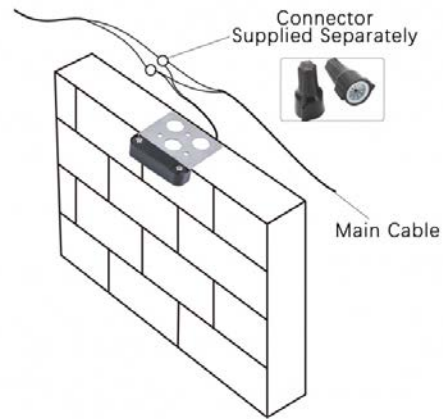

MAX IP RATING

IP54

BEAM ANGLE

90°

PIN BEAM

WATTS - LUMENS

3W - 67lms

MATERIAL