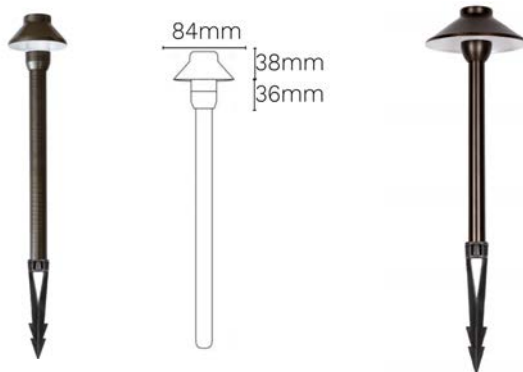

PATH LIGHTS

PATHWEI