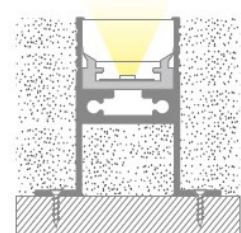

RIGID IN GROUND 10W WINGS