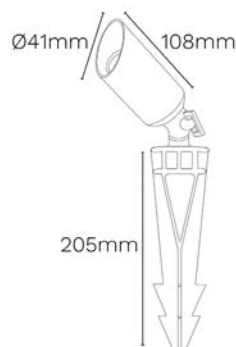

38°, 60°

- Thumb Screw on knuckle for easy field adjustment
- Double "O" Ring Seal for added moisture protection

LUMINATOR ADJUSTABLE

WATTS - LUMENS

5W - 400lms
7W - 600lms

MATERIAL

Solid Brass,
Aluminium

COLOURS

2700K, 3000K

MAX IP RATING

IP65

BEAM ANGLE

38°, 60°

- Thumb Screw on knuckle for easy field adjustment
- Double "O" Ring Seal for added moisture protection

MINI LUMINATOR A

WATTS - LUMENS