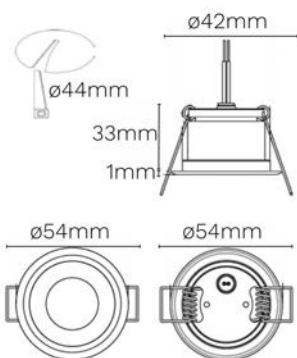

SPOT LIGHTS

MINI SPRING

WATTS - LUMENS

1W - 90lms

MATERIAL

Aluminium,
Stainless Steel,
Solid Copper

COLOURS

- Natural Anodised
- Black Anodised
- Copper
- Stainless Steel
- White Stainless Steel

CCT
2700K, 3000K,
4000K

MAX IP RATING

IP67

BEAM ANGLE

30°, 70°

MINI FRICTION

WATTS - LUMENS

1W - 100lms

MATERIAL

Aluminium,
Stainless Steel,
Solid Copper

COLOURS

- Natural Anodised
- Black Anodised
- Copper
- Stainless Steel
- White Stainless Steel

CCT
2700K, 3000K,
4000K

MAX IP RATING

IP67

BEAM ANGLE

30°, 70°

M LIGHT

WATTS - LUMENS

3.5W - 290lms
5W - 400lms

MATERIAL

Aluminium,
Stainless Steel,
Solid Copper

COLOURS

- Natural Anodised
- Black Anodised
- Copper
- Stainless Steel
- White Stainless Steel
- Black Stainless Steel

CCT
2700K, 3000K,
4000K

MAX IP RATING

IP67

BEAM ANGLE

22°, 38°, 45°