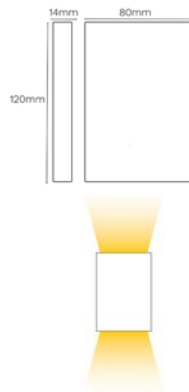

FYRBOX / P

WATTS - LUMENS

2x3W - 2x250lms

MATERIAL

Stainless Steel,
Solid Brass

COLOURS

Black
 White
 Brass

CCT

3000K, 5500K

MAX IP RATING

IP65

BEAM ANGLE

120°