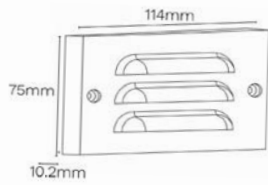

AGED BRASS LIGHTS

STEP LIGHTS

LOVERLIGHT S

WATTS - LUMENS

S: 2W - 35lms
M: 4W - 75lms

MATERIAL
Solid Brass

COLOURS
 Brass

CCT
2700K

MAX IP RATING

BEAM ANGLE
120°