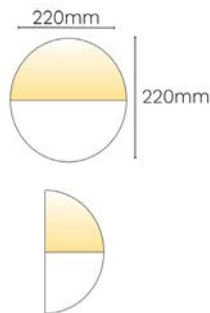

WALL LIGHTS

BUNKAR

WATTS - LUMENS

2x3W - 2x275lms

MATERIAL
Solid Brass

COLOURS
 Brass

CCT
3000K

MAX IP RATING

BEAM ANGLE
5-80°