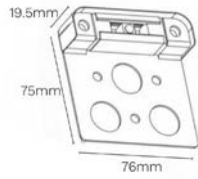

COLOURS
 Brass

CCT
2700K

MAX IP RATING

BEAM ANGLE
280°

WALL LIGHTS

STEP LIGHTS

LIGHTBAR 0.4 W

LIGHTBAR 1.25 W