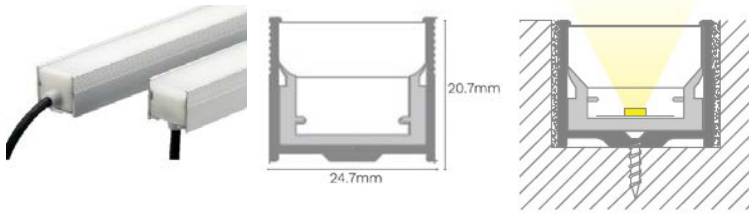

IN GROUND LIGHTS

RIGID IN GROUND 15W