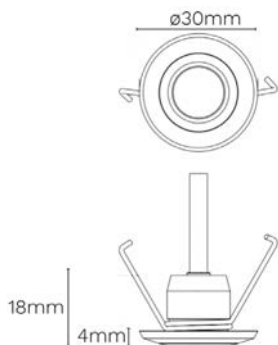

SPOT LIGHTS

MINI SPRING