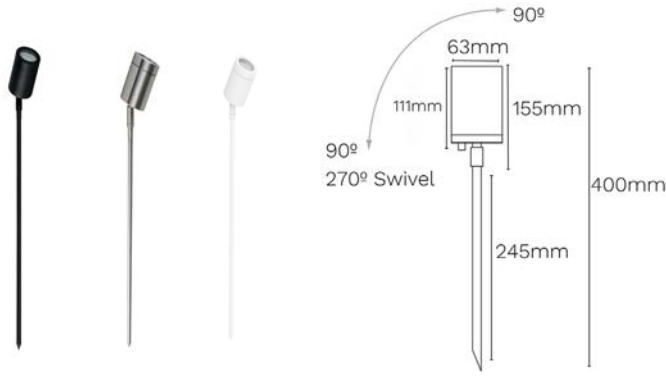

ABOVE GROUND LIGHTS

GARDEN SPOT LIGHT MR16