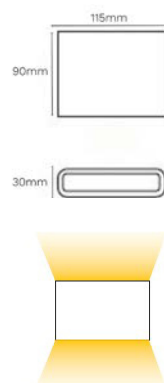

IP54

BEAM ANGLE

120°

LUCERNE

WATTS - LUMENS

 2x3W - 2x187lms

MATERIAL

Aluminium