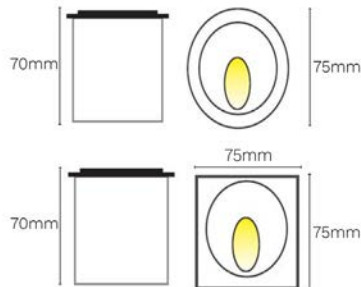

MAX IP RATING

IP54

BEAM ANGLE

90°

PIN BEAM

WATTS - LUMENS

3W - 67lms

MATERIAL