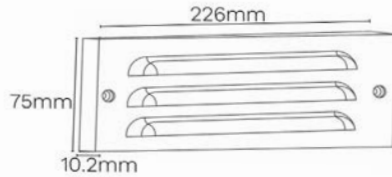

MAX IP RATING

BEAM ANGLE
120°

LOVERLIGHT M

CLAMM

WATTS - LUMENS

 3.5W - 300lms

MATERIAL
Solid Brass

COLOURS
 Brass