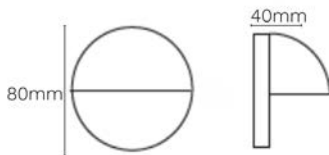

MAX IP RATING

BEAM ANGLE
120°

LOVERLIGHT M

CLAMM

WATTS - LUMENS

 3.5W - 300lms

MATERIAL
Solid Brass

COLOURS
 Brass