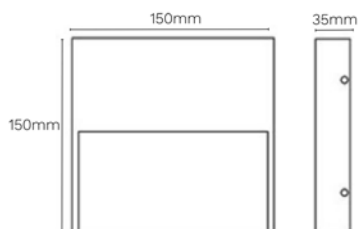

WELLINGTON

WATTS - LUMENS

3.3W - 350lms

MATERIAL
Aluminium

COLOURS

● Charcoal
(Other colours available)

CCT

2700K, 3000K
4000K, 6000K

MAX IP RATING

IP54

BEAM ANGLE

120°