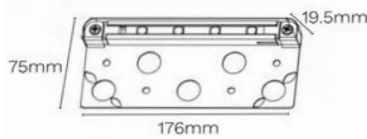

COLOURS
 Brass

CCT
2700K

MAX IP RATING

BEAM ANGLE
280°

WALL LIGHTS

STEP LIGHTS

LIGHTBAR 0.4 W

LIGHTBAR 1.25 W