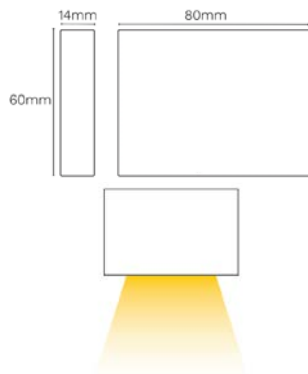

WALL LIGHTS

WALL LIGHTS

FYRBOX / L

WATTS - LUMENS

3W - 250lms

MATERIAL

Stainless Steel,
Solid Brass

COLOURS

Black
 White
 Brass

CCT

3000K, 5500K

MAX IP RATING

IP65

BEAM ANGLE

120°