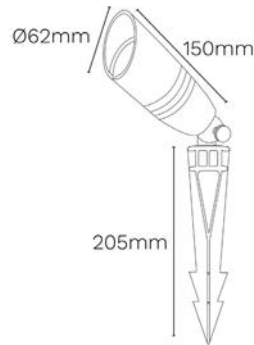

LUMINATOR O

WATTS - LUMENS

5W - 400lms
7W - 600lms

MATERIAL

Solid Brass,
Aluminium

COLOURS

● Brass
● Black

CCT

2700K, 3000K

MAX IP RATING

IP65

BEAM ANGLE

38°, 60°

- Thumb Screw on knuckle for easy field adjustment
- Double "O" Ring Seal for added moisture protection