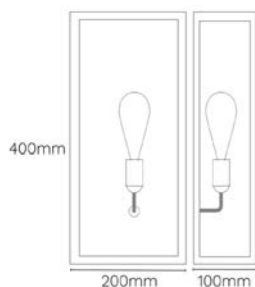

COACHMAN

WATTS - LUMENS

6W - 600lms

MATERIAL
Solid Brass

COLOURS
 Brass

CCT
2700K

MAX IP RATING

BEAM ANGLE
280°