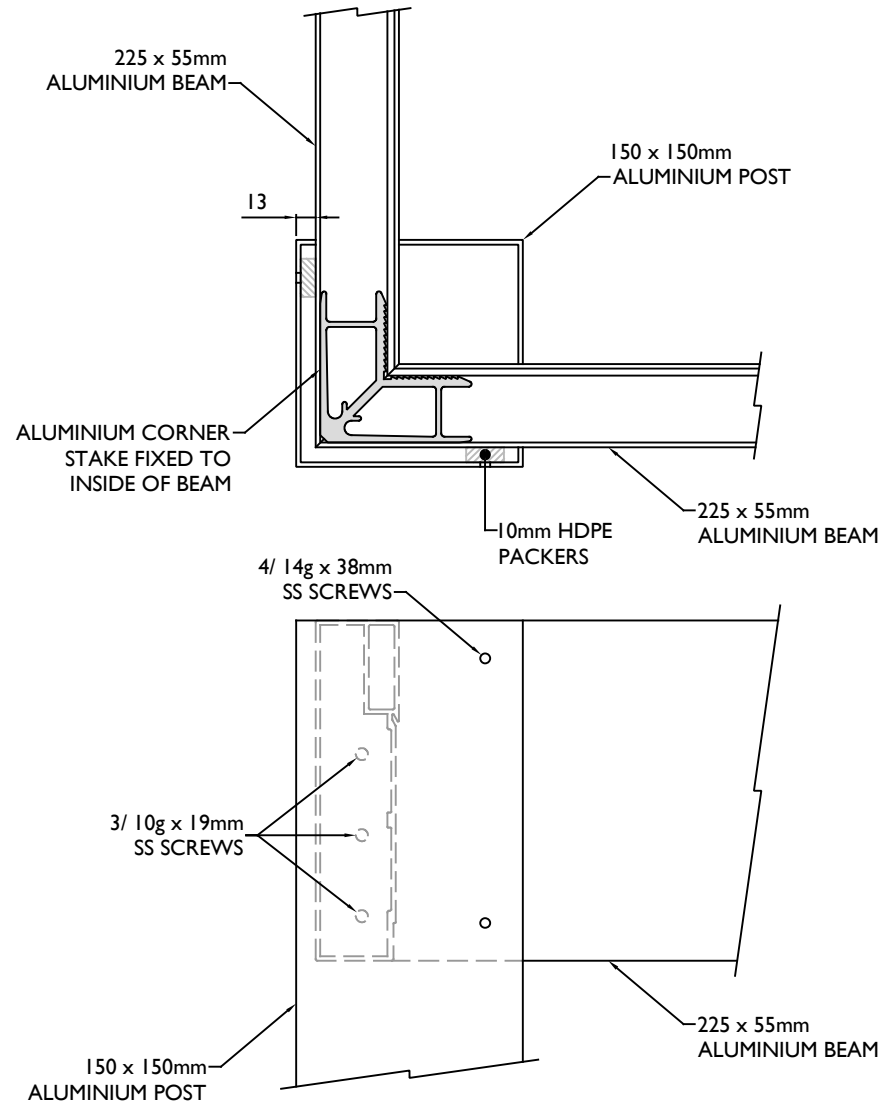

PC-CNR

CLIENT

DRAWING TITLE
POST TOP CONNECTION
CORNER FIXING

DRAWING NO. PC-CNR

DATE	02.09.2021
SCALE	1:5 (A4)
DRAWN BY	P.D
ISSUE	A