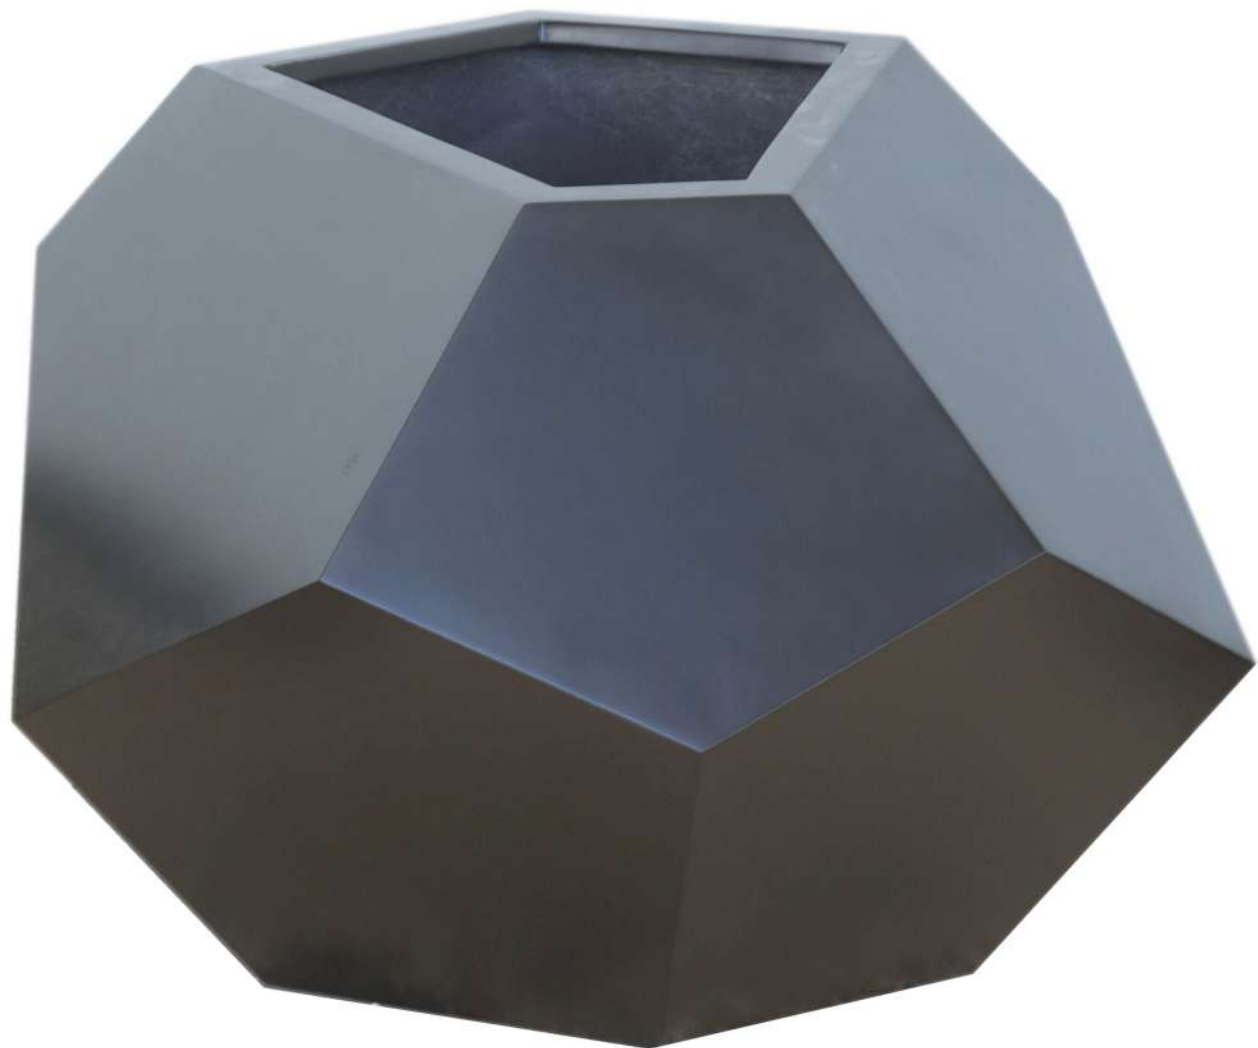

Opening Dims

Length	Width
17.25 in 438 mm	21.00 in 533 mm

Base External Dims

Length	Width
19.50 in 495 mm	24.25 in 610 mm

# PRISM PLANTER

Venetian Bronze  
PB2388

Weight	CBM
35 kg	0.71
77 lbs	