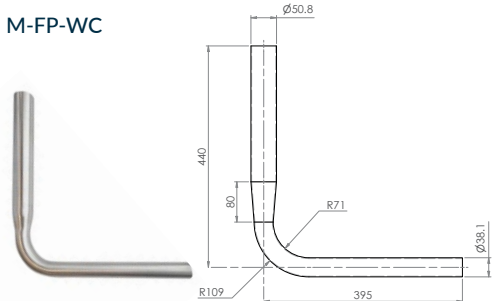

M-FP600-S
(STRAIGHT FLUSHPIPE)

M-FP600-40
(OFFSET FLUSHPIPE)

M-FP-WC
(90 DEGREE TAPERED FLUSHPIPE)

Custom options available on request

M-FP600-C

M-FP1000-C

M-FP600-40

M-FP600-S

M-FP-WC

Plumbing & Sanitary

Cistern Spare Parts

P-CIS-INLET (INLET VALVE)

- 1/2" MI BSP

P-CIS-INLET-SIDE ENT (SIDE ENTRY INLET VALVE)

- 1/2" MI BSP

P-K4-OUTLET (PULL CHAIN OUTLET VALVE)