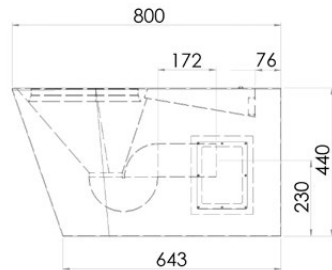

Top

Rear

Side

Bottom

Please Note: S trap pan is supplied with a separate pan bend. Set out dimension 120mm.

Refer to warranty for exclusions.

3monkeez.com.au

Wall Faced Close Coupled Toilet Pan