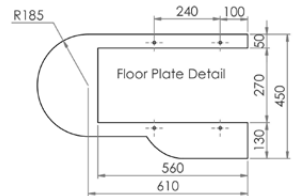

Side

Back

Combination Unit 90

M-WC-SSCU90L-P (P TRAP)

M-WC-SSCU90L-S (S TRAP)

M-WC-SSCU90R-P (P TRAP)

M-WC-SSCU90R-S (S TRAP)

- Vandal proof design with security screws
- No ligature points
- Available in P trap or S trap
- Integrated hand basin and toilet roll holder
- Radius edges
- Satin finish
- Concealed fixings
- 2mm 304 grade stainless steel