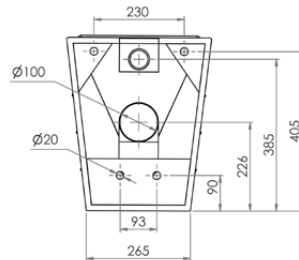

Plumbing & Sanitary

Ambulant Wall Faced Toilet Pan

WC-SSAP (P TRAP)

WC-SSAS (S TRAP)

- Suitable for ambulant applications
- Vandal proof design
- No ligature points
- Available in P trap or S trap
- Radius edges
- Satin finish
- Concealed fixings
- 2mm 304 grade stainless steel
- In stock and available for immediate delivery
- Compatible seat
  - WC-CSFSEAT
  - WC- CSFSEAT-B (BLACK)
  - WC-CSFSEAT-BL (BLUE)

Rear

Please Note: S trap pan is supplied with a separate pan bend. Set out dimension 105mm.

Refer to warranty for exclusions.

3monkeez.com.au