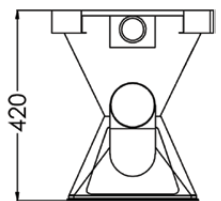

SEAT

- Solid strong moulding
- 50mm height
- Locking stability buffers

Top

Bottom

Rear

Cross Section

Floor Clip

Seat