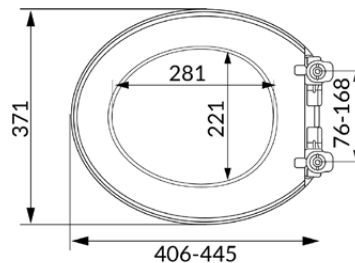

SEAT

- Solid strong moulding
- 50mm height
- Locking stability buffers

Top

Bottom

Rear

Cross Section

Floor Clip

Seat