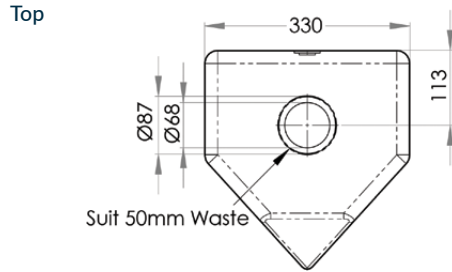

Urinette

AB-URN

- Pre-drilled fixing holes
- Constructed from 1.2mm 304 grade stainless steel
- 50mm outlet
- Complete with top entry spreader and domed grate
- Cross breaks to outlet
- In stock and available for immediate delivery

Includes
URNG

Suggested mounting height from floor level to front rim:

- Adults - 610mm
- Children - 510mm

Optional Top Inlet
Accessories Kit

M-URACCKIT

Includes pull chain cistern,
sparge adaptor, flush pipe
and nut and washer