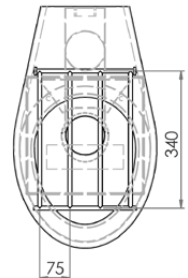

If used with 3monkeez® cistern and stainless steel flushpipe, set out range is 240mm - 470mm from wall to centre of outlet.

Refer to warranty for exclusions.

3monkeez.com.au

Plumbing & Sanitary

Stainless Steel Wall Faced Slop Hopper - Made to Order