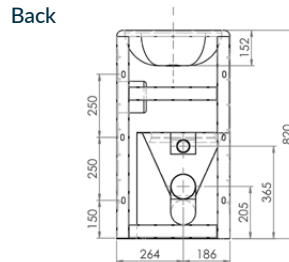

Side

Back

Combination Unit 90

M-WC-SSCU90L-P (P TRAP)

M-WC-SSCU90L-S (S TRAP)

M-WC-SSCU90R-P (P TRAP)

M-WC-SSCU90R-S (S TRAP)

- Vandal proof design with security screws
- No ligature points
- Available in P trap or S trap
- Integrated hand basin and toilet roll holder
- Radius edges
- Satin finish
- Concealed fixings
- 2mm 304 grade stainless steel