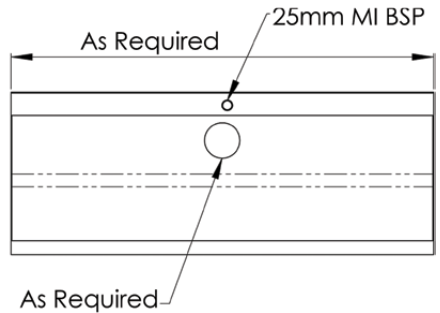

Standard Wall Hung Urinal - Custom Made

M-SWHUR

- Constructed from 1.2mm 304 grade stainless steel
- Outlet position as required
- Length as required
- Rear or top inlet available for custom made
- Custom made products incur a lead time

Top