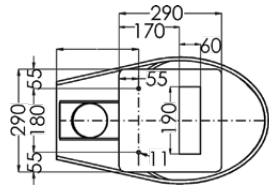

Stainless Steel Pedestal Slop Hopper - S Trap - Made to Order

M-SH-PS

- Vandal proof design
- Compatible with 3monkeez® Dual Flush Cistern - AB-CIS-DF-2 or 3monkeez® Pull Chain Cistern - AB-CIS-PC
- Easy to retrofit
- Simple installation
- Radius edges
- Satin finish
- 2mm 304 grade stainless steel
- In stock and available for immediate delivery

- Also available with a 150mm high shroud and top inlet if required

Bottom

If used with 3monkeez® cistern and stainless steel flushpipe, set out range is 240mm - 470mm from wall to centre of outlet.

Refer to warranty for exclusions.

3monkeez.com.au