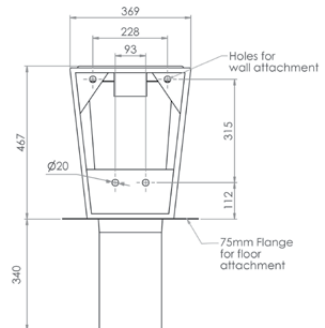

Disabled Compliant Long Drop Toilet Pan

M-WC-SSLD (LONGDROP)

- Suitable for pit toilet systems
- Vandal proof design
- Extended chute
- No ligature points
- Radius edges
- Satin finish
- 2mm 304 grade stainless steel
- AS1428 dimensional compliant

Top

Side