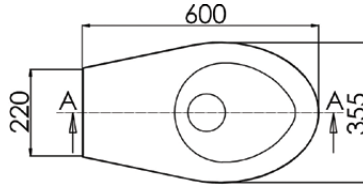

Front

Plumbing & Sanitary

Pedestal Toilet Pan - P Trap

WC-SSPP

- Vandal proof design
- Compatible with 3monkeez® Dual Flush Cistern - AB-CIS-DF-2 or 3monkeez® Pull Chain Cistern - AB-CIS-PC
- Easy to retrofit
- Simple installation
- Radius edges
- Satin finish
- 2mm 304 grade stainless steel
- In stock and available for immediate delivery

Top