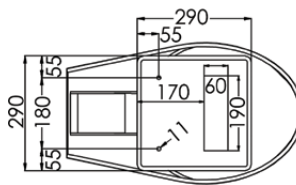

SEAT

- Solid strong moulding
- 50mm height
- Locking stability buffers

Top

Bottom

Rear

Cross Section

Floor Clip

Seat