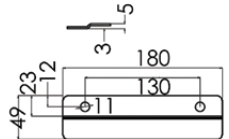

Top

Front

Rear

Bottom

Floor Clip

Cross Section

Slophopper

- Also available with a 150mm high shroud and top inlet if required