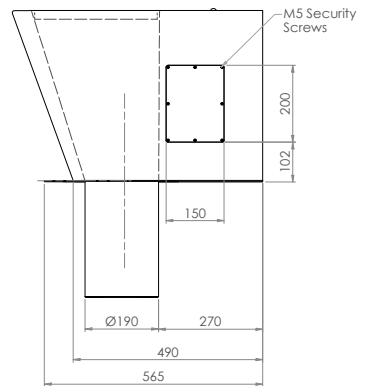

Ambulant Long Drop Toilet Pan

M-WC-SSALD (LONGDROP)

- Suitable for pit toilet systems
- Vandal proof design
- Extended chute
- No ligature points
- Radius edges
- Satin finish
- 2mm 304 grade stainless steel
- AS1428 dimensional compliant

Side