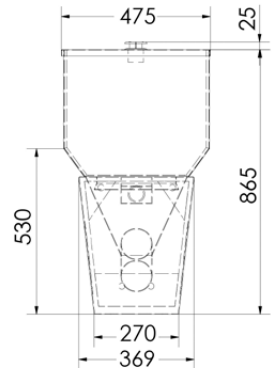

Top

Front

Side

Please Note: S trap pan is supplied with a separate pan bend. Set out dimension 120mm. Mini stop to be 150mm-350mm FFL and 100mm out from centre of pan.

Disabled Compliant Long Drop Toilet Pan