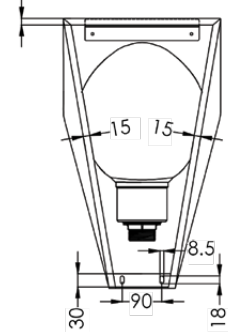

Top

Bottom

Side

Back

Bracket

Suggested mounting height from floor level to front rim:

Adults - 610mm

Children - 510mm

Top

Bottom

Side

Back

Bracket

Optional Top Inlet Accessories Kit M-URACCKIT

Includes pull chain cistern, sparge adaptor, flush pipe and nut and washer

Suggested mounting height from floor level to front rim:

Adults - 610mm

Children - 510mm

Plumbing & Sanitary

Urinal Parts

URNNW

(NUT AND WASHER)

URNNW-3

(40MM NUT AND WASHER)