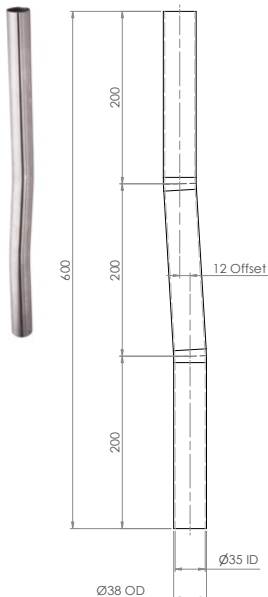

M-FP600-S
(STRAIGHT FLUSHPIPE)

M-FP600-40
(OFFSET FLUSHPIPE)

M-FP-WC
(90 DEGREE TAPERED FLUSHPIPE)

Custom options available on request

M-FP600-C

M-FP1000-C

M-FP600-40

M-FP600-S