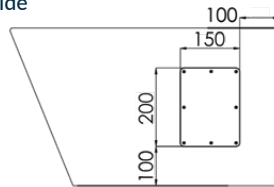

Wall Faced Toilet Pan

WC-SSWFP (P TRAP)

WC-SSWFS (S TRAP)

- Vandal proof design
- No ligature points
- Suitable for use with an in wall cistern
- Available in P trap or S trap
- Radius edges
- Satin finish
- Concealed fixings
- 2mm 304 grade stainless steel
- In stock and available for immediate delivery

Side

Please Note: S trap pan is supplied with a separate pan bend. Set out dimension 120mm.

Refer to warranty for exclusions.