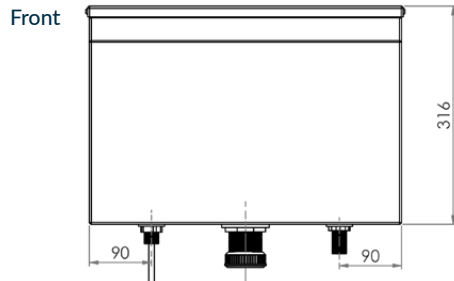

Top

Front

Side

Plumbing & Sanitary

Stainless Steel Pull Chain Cistern

AB-CIS-PC (BOTTOM ENTRY)

- Assembled with high quality adjustable inlet and outlet valves
- Constructed from high quality 1.2mm 304 grade stainless steel
- Reversible inlet valve - suits left or right
- 40mm BSP outlet - Use URNNW-1 to reduce the outlet to suit 20mm or 25mm sparge pipes