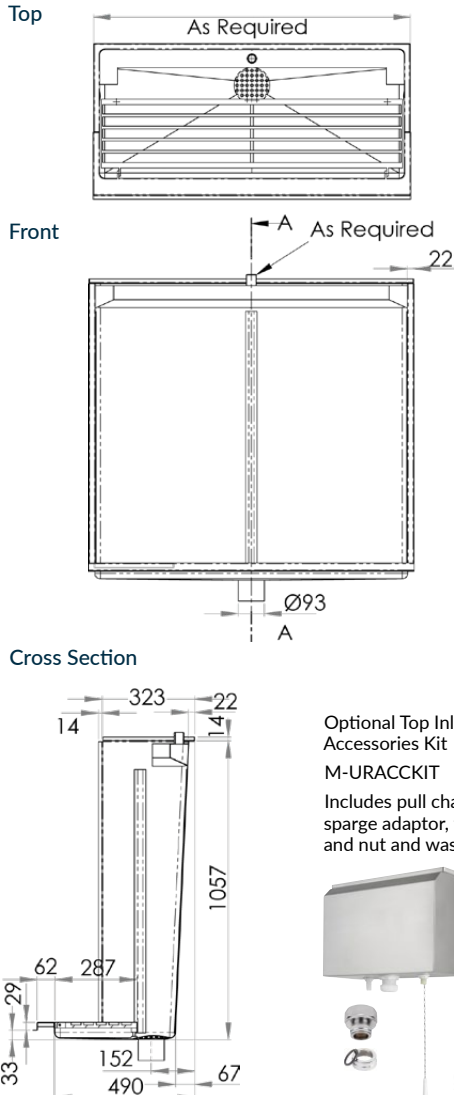

Deluxe Slab Urinal

M-DSUR

- Constructed from 1.2mm 304 grade stainless steel
- Outlet position as required
- Length as required
- Rear or top inlet available
- Suitable for use with self flushing systems
- Custom made products incur a lead time