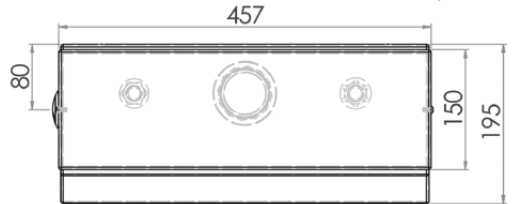

Plumbing & Sanitary

Stainless Steel Side Press Cistern

AB-CIS-SP (BOTTOM ENTRY)

- Water saving half flush feature
- Adjustable inlet and outlet valves for setting the required flushing volume
- Buttons located on side of cistern (can be either left or right)
- Constructed from high quality 1.2mm 304 grade stainless steel
- Reversible inlet valve - suits left or right
- 50mm BSP outlet

Top

Side

Refer to warranty for exclusions.

3monkeez.com.au