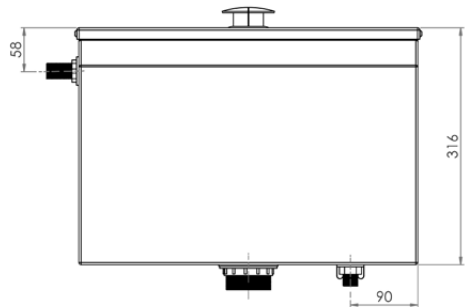

Stainless Steel Disabled Compliant Dual Flush Cistern

AB-CIS-DCDF-SE-L (LEFT SIDE ENTRY)

AB-CIS-DCDF-SE-R (RIGHT SIDE ENTRY)

- AS1428 compliant
- Water saving half flush feature
- Adjustable inlet and outlet valves for setting the required flushing volume
- Constructed from high quality 1.2mm 304 grade stainless steel
- Reversible inlet valve - suits left or right
- 50mm BSP outlet

Top

Front

Side

Side Entry Right photo shown

Side Entry Left Drawing Shown

Refer to warranty for exclusions.