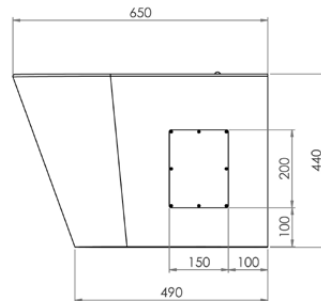

Plumbing & Sanitary

Ambulant Wall Faced Toilet Pan

WC-SSAP (P TRAP)

WC-SSAS (S TRAP)

- Suitable for ambulant applications
- Vandal proof design
- No ligature points
- Available in P trap or S trap
- Radius edges
- Satin finish
- Concealed fixings
- 2mm 304 grade stainless steel
- In stock and available for immediate delivery
- Compatible seat
  - WC-CSFSEAT
  - WC- CSFSEAT-B (BLACK)
  - WC-CSFSEAT-BL (BLUE)

Side

Please Note: S trap pan is supplied with a separate pan bend. Set out dimension 105mm.

Refer to warranty for exclusions.

3monkeez.com.au