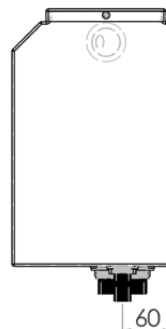

Refer to warranty for exclusions.

3monkeez.com.au