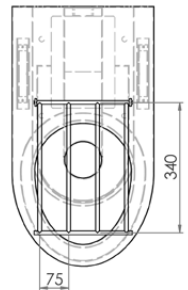

Slophopper

Please Note: S trap pan is supplied with a separate pan bend. Set out dimension 120mm.

Refer to warranty for exclusions.

3monkeez.com.au