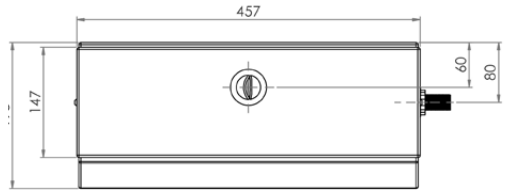

Plumbing & Sanitary

Stainless Steel Dual Flush Cistern

AB-CIS-DF-2-SE-L (LEFT SIDE ENTRY)

AB-CIS-DF-2-SE-R (RIGHT SIDE ENTRY)

- Assembled with approved high quality inlet and outlet valves
- Water saving half flush feature
- Adjustable inlet and outlet valves for setting the required flushing volume
- Constructed from high quality 1.2mm 304 grade stainless steel
- Reversible inlet valve - suits left or right
- 50mm BSP outlet

Top

Front

Side

Left Side Entry Photo Shown

Right Side Entry Drawing Shown

Refer to warranty for exclusions.

3monkeez.com.au