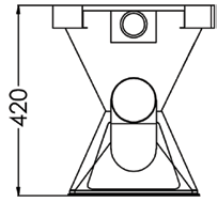

Plumbing & Sanitary

Pedestal Toilet Pan - P Trap

WC-SSPP

- Vandal proof design
- Compatible with 3monkeez® Dual Flush Cistern - AB-CIS-DF-2 or 3monkeez® Pull Chain Cistern - AB-CIS-PC
- Easy to retrofit
- Simple installation
- Radius edges
- Satin finish
- 2mm 304 grade stainless steel
- In stock and available for immediate delivery

Rear

Refer to warranty for exclusions.

3monkeez.com.au