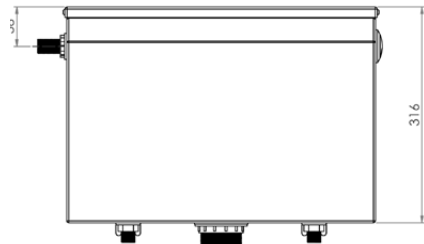

Plumbing & Sanitary

Stainless Steel Side Press Cistern

AB-CIS-SP-SE-L (LEFT SIDE ENTRY)

AB-CIS-SP-SE-R (RIGHT SIDE ENTRY)

- Water saving half flush feature
- Adjustable inlet and outlet valves for setting the required flushing volume
- Buttons located on side of cistern (can be either left or right)
- Constructed from high quality 1.2mm 304 grade stainless steel
- Reversible inlet valve - suits left or right
- 50mm BSP outlet

Front

Side

Side Entry Right photo shown

Side Entry Left Drawing Shown

Refer to warranty for exclusions.

3monkeez.com.au