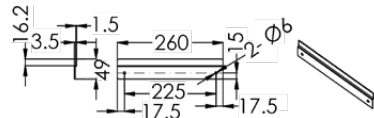

Top

Bottom

Side

Back

Bracket

Optional Top Inlet Accessories Kit M-URACCKIT

Includes pull chain cistern, sparge adaptor, flush pipe and nut and washer

Suggested mounting height from floor level to front rim: