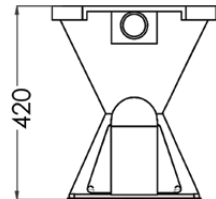

Top

Front

Rear

Bottom

Floor Clip

Cross Section

If used with 3monkeez® cistern and stainless steel flushpipe, set out range is 240mm - 470mm from wall to centre of outlet.

Refer to warranty for exclusions.