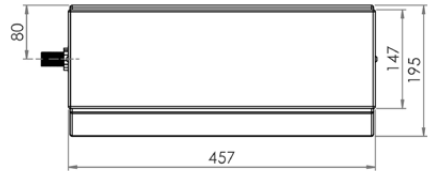

Plumbing & Sanitary

Stainless Steel Pull Chain Cistern

AB-CIS-PC-SE-L (LEFT SIDE ENTRY)

AB-CIS-PC-SE-R (RIGHT SIDE ENTRY)

- Assembled with high quality adjustable inlet and outlet valves
- Constructed from high quality 1.2mm 304 grade stainless steel
- Reversible inlet valve - suits left or right
- 40mm BSP outlet - Use URNNW-1 to reduce the outlet to suit 20mm or 25mm sparge pipes

Side Entry Right photo shown

Top

Front

Side

Refer to warranty for exclusions.

3monkeez.com.au