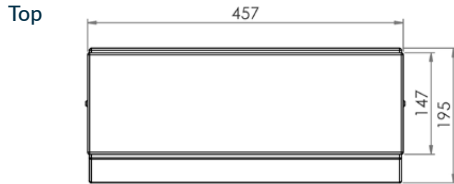

Top

Front

Side

Plumbing & Sanitary

Stainless Steel Pull Chain Cistern

AB-CIS-PC (BOTTOM ENTRY)

- Assembled with high quality adjustable inlet and outlet valves
- Constructed from high quality 1.2mm 304 grade stainless steel
- Reversible inlet valve - suits left or right
- 40mm BSP outlet - Use URNNW-1 to reduce the outlet to suit 20mm or 25mm sparge pipes