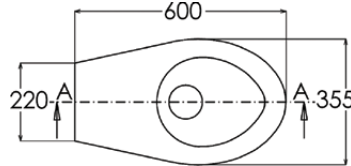

Stainless Steel Pedestal Slop Hopper - S Trap - Made to Order

M-SH-PS

- Vandal proof design
- Compatible with 3monkeez® Dual Flush Cistern - AB-CIS-DF-2 or 3monkeez® Pull Chain Cistern - AB-CIS-PC
- Easy to retrofit
- Simple installation
- Radius edges
- Satin finish
- 2mm 304 grade stainless steel
- In stock and available for immediate delivery

- Also available with a 150mm high shroud and top inlet if required

Top

If used with 3monkeez® cistern and stainless steel flushpipe, set out range is 240mm - 470mm from wall to centre of outlet.

Refer to warranty for exclusions.

3monkeez.com.au