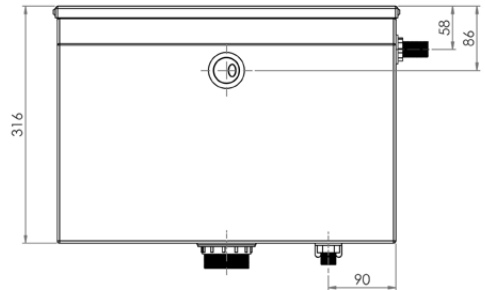

Plumbing & Sanitary

Stainless Steel Front Press Cistern

AB-CIS-FP-SE-L (LEFT SIDE ENTRY)

AB-CIS-FP-SE-R (RIGHT SIDE ENTRY)

- Water saving half flush feature
- Adjustable inlet and outlet valves for setting the required flushing volume
- Buttons located on front of cistern
- Constructed from high quality 1.2mm 304 grade stainless steel
- Reversible inlet valve - suits left or right
- 50mm BSP outlet

Front

Side

Side Entry Left photo shown

Side Entry Right Drawing Shown

Refer to warranty for exclusions.

3monkeez.com.au