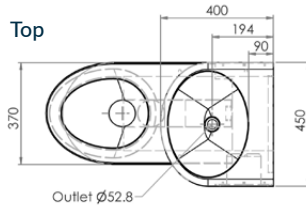

Side

Back

Combination Unit 90

M-WC-SSCU90L-P (P TRAP)

M-WC-SSCU90L-S (S TRAP)

M-WC-SSCU90R-P (P TRAP)

M-WC-SSCU90R-S (S TRAP)

- Vandal proof design with security screws
- No ligature points
- Available in P trap or S trap
- Integrated hand basin and toilet roll holder
- Radius edges
- Satin finish
- Concealed fixings
- 2mm 304 grade stainless steel