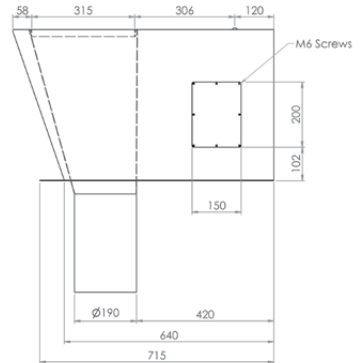

Disabled Compliant Long Drop Toilet Pan

M-WC-SSLD (LONGDROP)

- Suitable for pit toilet systems
- Vandal proof design
- Extended chute
- No ligature points
- Radius edges
- Satin finish
- 2mm 304 grade stainless steel
- AS1428 dimensional compliant

Top

Side