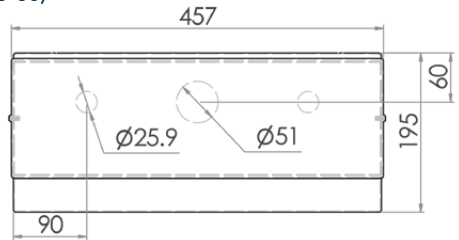

Top (CIS-60)