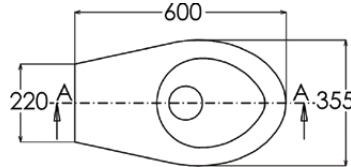

Top

Front

Rear

Bottom

Floor Clip

Cross Section

If used with 3monkeez® cistern and stainless steel flushpipe, set out range is 240mm - 470mm from wall to centre of outlet.

Refer to warranty for exclusions.