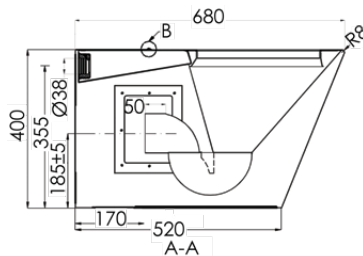

Top

Side

Rear

Bottom

Detail B

Cross Section

Please Note: S trap pan is supplied with a separate pan bend. Set out dimension 120mm.

Refer to warranty for exclusions.