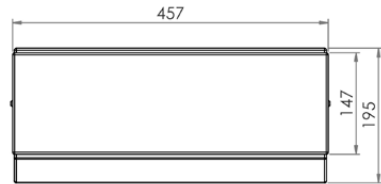

Urinal Accessories Kit

M-URACCKIT

M-WHURACCKIT

- Urinal Accessories Kit - Includes URNNW, M-FP600-C, URNNW-1 and AB-CIS-PC
- Wall Hung Urinal Accessories Kit - Includes URNG, URNNW, M-FP600-C, URNNW-1 and AB-CIS-PC

Top