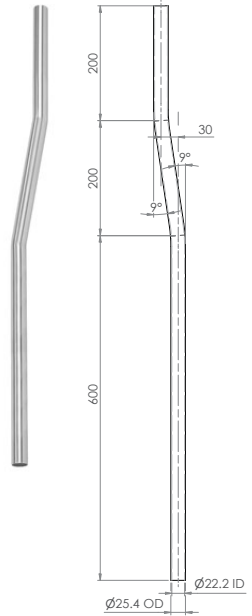

M-FP600-S
(STRAIGHT FLUSHPIPE)

M-FP600-40
(OFFSET FLUSHPIPE)

M-FP-WC
(90 DEGREE TAPERED FLUSHPIPE)

Custom options available on request

M-FP600-C

M-FP1000-C

M-FP600-40

M-FP600-S