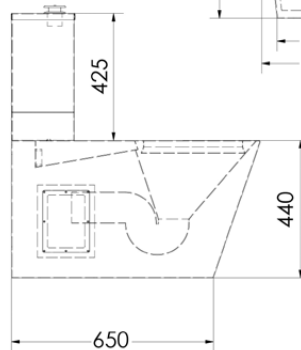

Disabled Compliant Wall Faced Close Coupled Toilet Pan

WC-SSDCCP (P TRAP)

WC-SSDCCS (S TRAP)

- Suitable for disabled applications
- Vandal proof design
- No ligature points and concealed fixings
- Available in P trap or S trap
- Radius edges
- Inbuilt dual flush cistern
- Adjustable inlet and outlet valves for setting the required flush volume
- 2mm 304 grade satin finish stainless steel
- In stock and available for immediate delivery
- Compatible seat
  - WC-CSFSEAT
  - WC- CSFSEAT-B (BLACK)
  - WC-CSFSEAT-BL (BLUE)

Front

Side

Please Note: S trap pan is supplied with a separate pan bend. Set out dimension 120mm. Mini stop to be 150mm-350mm FFL and 100mm out from centre of pan.