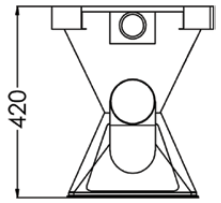

Plumbing & Sanitary

Stainless Steel Pedestal Slop Hopper - P Trap - Made to Order

M-SH-PP

- Vandal proof design
- Compatible with 3monkeez® Dual Flush Cistern - AB-CIS-DF-2 or 3monkeez® Pull Chain Cistern - AB-CIS-PC
- Easy to retrofit
- Simple installation
- Radius edges
- Satin finish
- 2mm 304 grade stainless steel
- In stock and available for immediate delivery

Rear

- Also available with a 150mm high shroud and top inlet if required

Refer to warranty for exclusions.

3monkeez.com.au