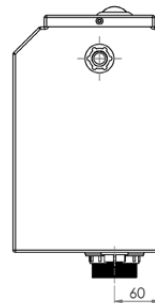

Left Side Entry Photo Shown

Right Side Entry Drawing Shown

Refer to warranty for exclusions.

3monkeez.com.au