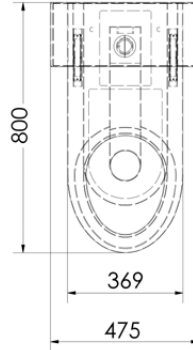

Disabled Compliant Wall Faced Close Coupled Toilet Pan

WC-SSDCCP (P TRAP)

WC-SSDCCS (S TRAP)

- Suitable for disabled applications
- Vandal proof design
- No ligature points and concealed fixings
- Available in P trap or S trap
- Radius edges
- Inbuilt dual flush cistern
- Adjustable inlet and outlet valves for setting the required flush volume
- 2mm 304 grade satin finish stainless steel
- In stock and available for immediate delivery
- Compatible seat
  - WC-CSFSEAT
  - WC- CSFSEAT-B (BLACK)
  - WC-CSFSEAT-BL (BLUE)

Top

Front

Please Note: S trap pan is supplied with a separate pan bend. Set out dimension 120mm. Mini stop to be 150mm-350mm FFL and 100mm out from centre of pan.