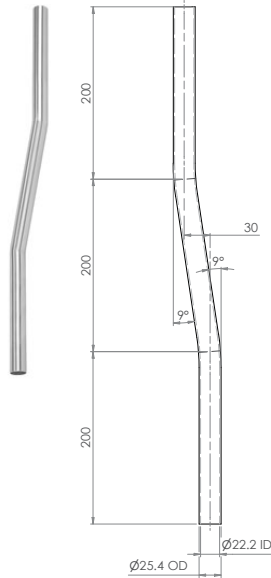

Plumbing & Sanitary

Flushpipes

M-FP600-C
(OFFSET URINAL/URINETTE FLUSHPIPE)

M-FP1000-C
(OFFSET URINAL/URINETTE FLUSHPIPE)

M-FP600-S
(STRAIGHT FLUSHPIPE)

M-FP600-40
(OFFSET FLUSHPIPE)

M-FP-WC
(90 DEGREE TAPERED FLUSHPIPE)

Custom options available on request

M-FP600-C