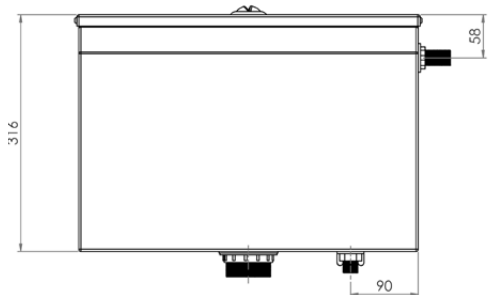

Plumbing & Sanitary

Stainless Steel Dual Flush Cistern

AB-CIS-DF-2-SE-L (LEFT SIDE ENTRY)

AB-CIS-DF-2-SE-R (RIGHT SIDE ENTRY)

- Assembled with approved high quality inlet and outlet valves
- Water saving half flush feature
- Adjustable inlet and outlet valves for setting the required flushing volume
- Constructed from high quality 1.2mm 304 grade stainless steel
- Reversible inlet valve - suits left or right
- 50mm BSP outlet

Top

Front

Side

Left Side Entry Photo Shown

Right Side Entry Drawing Shown

Refer to warranty for exclusions.

3monkeez.com.au