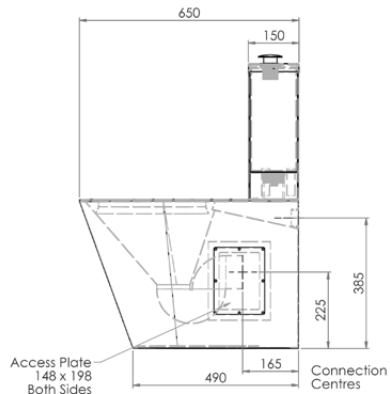

Top

Front

Side

Please Note: S trap pan is supplied with a separate pan bend. Set out dimension 105mm. Mini stop to be 150mm-350mm FFL and 100mm out from centre of pan.

Refer to warranty for exclusions.

Disabled Compliant Wall Faced Close Coupled Toilet Pan