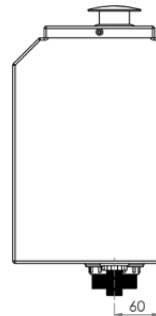

Stainless Steel Disabled Compliant Dual Flush Cistern

AB-CIS-DCDF (BOTTOM ENTRY)

- AS1428 compliant
- Water saving half flush feature
- Adjustable inlet and outlet valves for setting the required flushing volume
- Constructed from high quality 1.2mm 304 grade stainless steel
- Reversible inlet valve - suits left or right
- 50mm BSP outlet

Front

Side