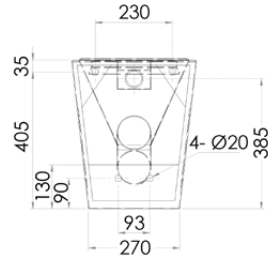

Top

Rear

Side

Bottom

Detail B

Please Note: S trap pan is supplied with a separate pan bend. Set out dimension 105mm.

Refer to warranty for exclusions.

3monkeez.com.au

Top

Rear

Side

Bottom

Please Note: S trap pan is supplied with a separate pan bend. Set out dimension 120mm.

Refer to warranty for exclusions.

3monkeez.com.au

Wall Faced Close Coupled Toilet Pan