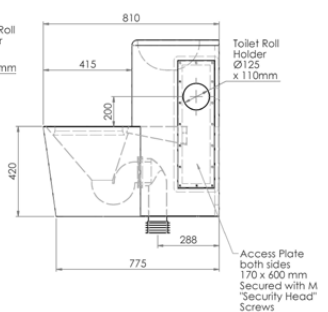

P Trap

S Trap

Please Note: S trap pan is supplied with a separate pan bend. Left hand dimensions shown.

Plumbing & Sanitary

Combination Unit 45

M-WC-SSCU45L-P (P TRAP)

M-WC-SSCU45L-S (S TRAP)

M-WC-SSCU45R-P (P TRAP)