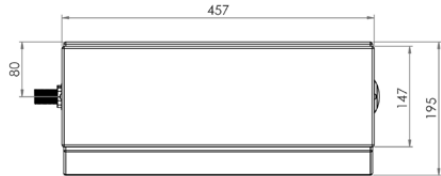

Plumbing & Sanitary

Stainless Steel Side Press Cistern

AB-CIS-SP-SE-L (LEFT SIDE ENTRY)

AB-CIS-SP-SE-R (RIGHT SIDE ENTRY)

- Water saving half flush feature
- Adjustable inlet and outlet valves for setting the required flushing volume
- Buttons located on side of cistern (can be either left or right)
- Constructed from high quality 1.2mm 304 grade stainless steel
- Reversible inlet valve - suits left or right
- 50mm BSP outlet

Top

Side

Side Entry Right photo shown

Side Entry Left Drawing Shown

Refer to warranty for exclusions.

3monkeez.com.au