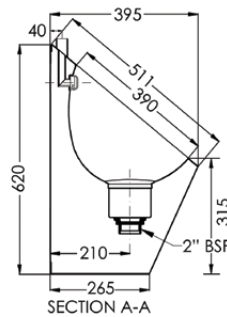

Pod Urinal

URN-TD-TI (TOP INLET)

- Pre-drilled fixing holes with wall bracket
- Vandal resistant
- 1" MI BSP top inlet
- 2" MI BSP outlet
- Includes domed grate
- Fully conceals plumbing fixtures
- Constructed from 1.2mm 304 grade stainless steel
- In stock and available for immediate delivery

Side

Optional Top Inlet Accessories Kit M-URACCKIT

Includes pull chain cistern, sparge adaptor, flush pipe and nut and washer

Suggested mounting height from floor level to front rim:

Adults - 610mm

Children - 510mm