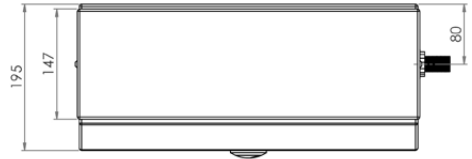

Plumbing & Sanitary

Stainless Steel Front Press Cistern

AB-CIS-FP-SE-L (LEFT SIDE ENTRY)

AB-CIS-FP-SE-R (RIGHT SIDE ENTRY)

- Water saving half flush feature
- Adjustable inlet and outlet valves for setting the required flushing volume
- Buttons located on front of cistern
- Constructed from high quality 1.2mm 304 grade stainless steel
- Reversible inlet valve - suits left or right
- 50mm BSP outlet

Top

Side

Side Entry Left photo shown

Side Entry Right Drawing Shown

Refer to warranty for exclusions.

3monkeez.com.au