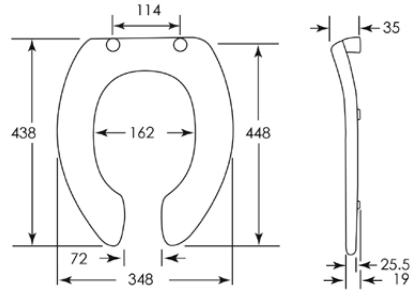

Toilet Seats

WC-SFSEAT-B (BLACK)

WC-SFSEAT

- This single flap toilet seat is white or black and features an open front
- Domestic, hotel & commercial applications