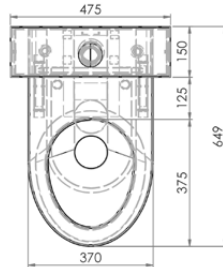

Ambulant Wall Faced Close Coupled Toilet Pan

WC-SSACCP (P TRAP)

WC-SSACCS (S TRAP)

- Suitable for ambulant applications
- Vandal proof design
- No ligature points and concealed fixings
- Available in P trap or S trap
- Radius edges
- Inbuilt dual flush cistern
- Adjustable inlet and outlet valves for setting the required flush volume
- 2mm 304 grade satin finish stainless steel
- In stock and available for immediate delivery
- Compatible seat
  - WC-CSFSEAT
  - WC- CSFSEAT-B (BLACK)
  - WC-CSFSEAT-BL (BLUE)

Top

Front

Side

Please Note: S trap pan is supplied with a separate pan bend. Set out dimension 105mm. Mini stop to be 150mm-350mm FFL and 100mm out from centre of pan.

Refer to warranty for exclusions.