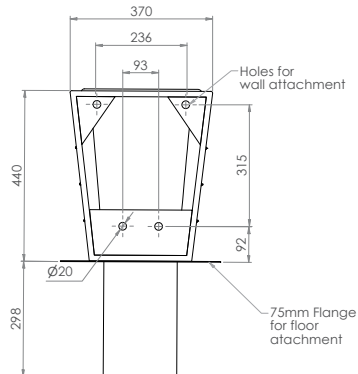

Ambulant Long Drop Toilet Pan

M-WC-SSALD (LONGDROP)

- Suitable for pit toilet systems
- Vandal proof design
- Extended chute
- No ligature points
- Radius edges
- Satin finish
- 2mm 304 grade stainless steel
- AS1428 dimensional compliant

Back