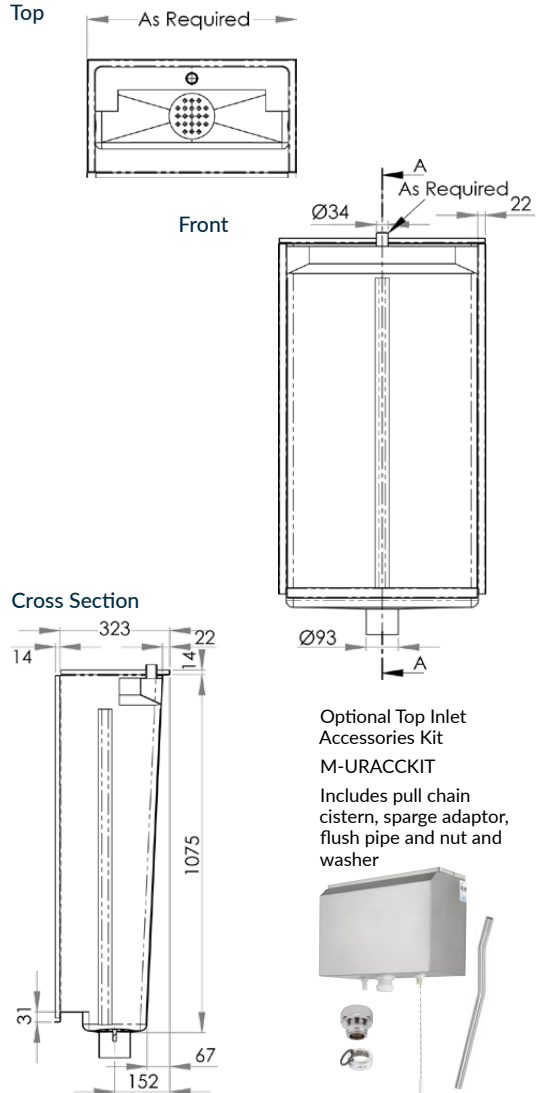

Optional Top Inlet Accessories Kit

M-URACCKIT

Includes pull chain cistern, sparge adaptor, flush pipe and nut and washer

Standard Slab Urinal

M-SSUR

- Constructed from 1.2mm 304 grade stainless steel
- Outlet position as required
- Length as required
- Rear or top inlet available
- Suitable for use with self flushing systems
- Custom made products incur a lead time

Plumbing & Sanitary

Standard Wall Hung Urinal - Off The Shelf

- M-SWHUR-600C
- M-SWHUR-900C
- M-SWHUR-1200C
- M-SWHUR-1500C
- M-SWHUR-1800C
- M-SWHUR-2400C

- Constructed from 1.2mm 304 grade stainless steel
- Centre outlet
- Available in 600mm, 900mm, 1200mm, 1500mm, 1800mm and 2400mm
- Centre 25mm male BSP top inlet (2400mm has two top inlets which are 600mm in from ends)