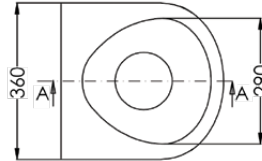

Top

Bottom

Side

Back

Bracket

Suggested mounting height from floor level to front rim:

Adults - 610mm

Children - 510mm