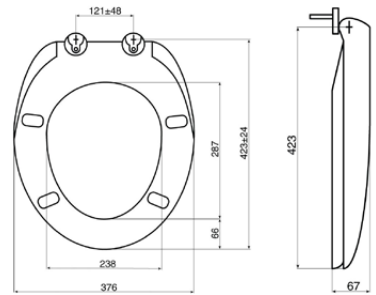

WC-DFSEAT

- This double flap toilet seat is white and features a closed front
- Plastic toilet seat. Features four moulded-in bumpers
- Soft close quick release toilet seat
- Commercial heavy duty applications