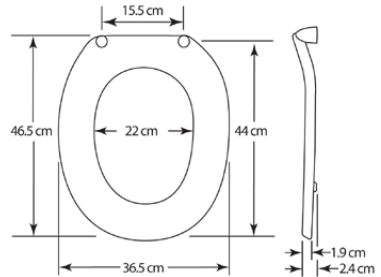

WC-CSFSEAT-BL (Blue)