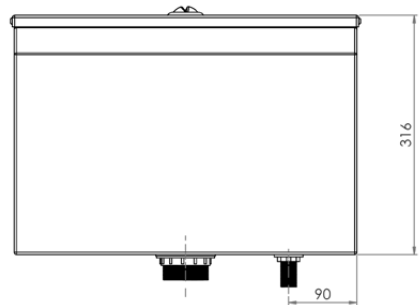

Plumbing & Sanitary

Stainless Steel Dual Flush Cistern

AB-CIS-DF-2 (BOTTOM ENTRY)

- Assembled with approved high quality inlet and outlet valves
- Water saving half flush feature
- Adjustable inlet and outlet valves for setting the required flushing volume
- Constructed from high quality 1.2mm 304 grade stainless steel
- Reversible inlet valve - suits left or right
- 50mm BSP outlet

Front

Side

Refer to warranty for exclusions.

3monkeez.com.au