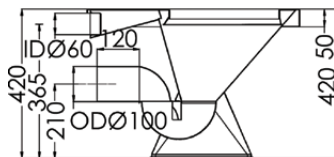

Top

Front

Rear

Bottom

Floor Clip

Cross Section

Slophopper

- Also available with a 150mm high shroud and top inlet if required