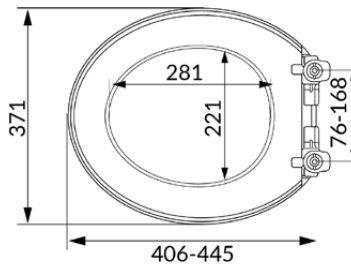

If used with 3monkeez® cistern and stainless steel flushpipe, set out range is 295mm from wall to centre of outlet.

Refer to warranty for exclusions.

3monkeez.com.au

Wall Faced Toilet Pan

WC-SSWFP (P TRAP)