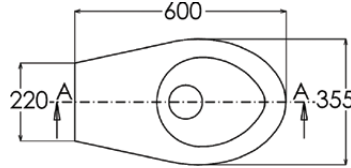

Pedestal Toilet Pan - S Trap with Seat

WC-SSPS-D

- Vandal proof design
- Compatible with 3monkeez® Dual Flush Cistern - AB-CIS-DF-2 or 3monkeez® Pull Chain Cistern - AB-CIS-PC
- Easy to retrofit
- Simple installation
- Radius edges
- Satin finish
- 2mm 304 grade stainless steel
- In stock and available for immediate delivery

SEAT

- Solid strong moulding
- 50mm height
- Locking stability buffer

Top

If used with 3monkeez® cistern and stainless steel flushpipe, set out range is 295mm from wall to centre of outlet.

Refer to warranty for exclusions.

3monkeez.com.au