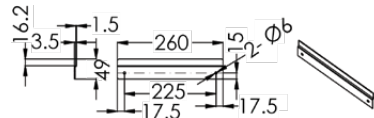

Top

Bottom

Side

Back

Bracket

Suggested mounting height from floor level to front rim:

Adults - 610mm

Children - 510mm