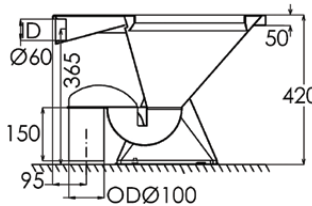

Cross Section

Floor Clip