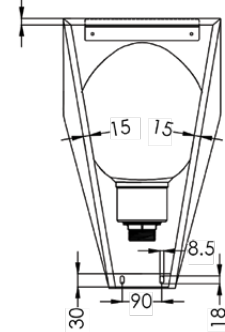

Top

Bottom

Side

Back

Bracket

Suggested mounting height from floor level to front rim:

Adults - 610mm

Children - 510mm