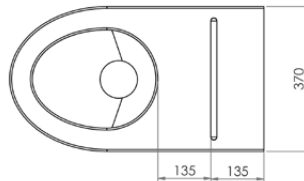

Plumbing & Sanitary

Ambulant Wall Faced Toilet Pan

WC-SSAP (P TRAP)

WC-SSAS (S TRAP)

- Suitable for ambulant applications
- Vandal proof design
- No ligature points
- Available in P trap or S trap
- Radius edges
- Satin finish
- Concealed fixings
- 2mm 304 grade stainless steel
- In stock and available for immediate delivery
- Compatible seat
  - WC-CSFSEAT
  - WC- CSFSEAT-B (BLACK)
  - WC-CSFSEAT-BL (BLUE)

Top

Please Note: S trap pan is supplied with a separate pan bend. Set out dimension 105mm.

Refer to warranty for exclusions.

3monkeez.com.au