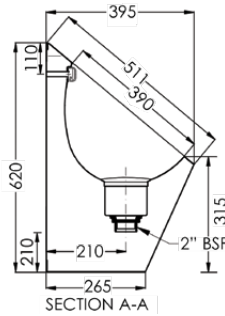

Top

Bottom

Side

Back

Bracket

Suggested mounting height from floor level to front rim:

Adults - 610mm

Children - 510mm