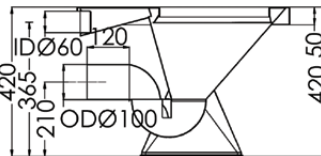

SEAT

- Solid strong moulding
- 50mm height
- Locking stability buffers

Top

Bottom

Rear

Cross Section

Floor Clip

Seat