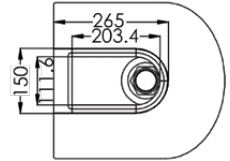

Pod Urinal

URN-TD-TI (TOP INLET)

- Pre-drilled fixing holes with wall bracket
- Vandal resistant
- 1" MI BSP top inlet
- 2" MI BSP outlet
- Includes domed grate
- Fully conceals plumbing fixtures
- Constructed from 1.2mm 304 grade stainless steel
- In stock and available for immediate delivery

Bottom

Optional Top Inlet Accessories Kit M-URACCKIT

Includes pull chain cistern, sparge adaptor, flush pipe and nut and washer

Suggested mounting height from floor level to front rim:

Adults - 610mm

Children - 510mm