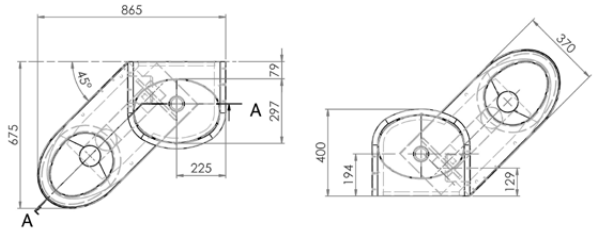

Back

Plumbing & Sanitary

Combination Unit 45

M-WC-SSCU45L-P (P TRAP)

M-WC-SSCU45L-S (S TRAP)

M-WC-SSCU45R-P (P TRAP)

M-WC-SSCU45R-S (S TRAP)

- Vandal proof design with security screws
- No ligature points
- Available in P trap or S trap
- Integrated hand basin and toilet roll holder
- Radius edges
- Satin finish
- Concealed fixings
- 2mm 304 grade stainless steel

Top