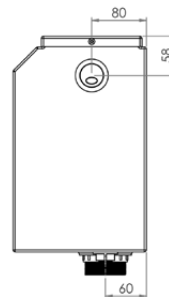

Side Entry Right photo shown

Side Entry Left Drawing Shown

Refer to warranty for exclusions.

3monkeez.com.au