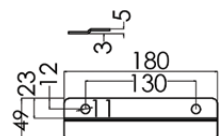

Top

Front

Rear

Bottom

Floor Clip

Cross Section

If used with 3monkeez® cistern and stainless steel flushpipe, set out range is 240mm - 470mm from wall to centre of outlet.

Refer to warranty for exclusions.