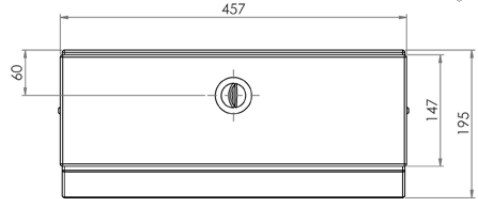

Plumbing & Sanitary

Stainless Steel Dual Flush Cistern

AB-CIS-DF-2 (BOTTOM ENTRY)

- Assembled with approved high quality inlet and outlet valves
- Water saving half flush feature
- Adjustable inlet and outlet valves for setting the required flushing volume
- Constructed from high quality 1.2mm 304 grade stainless steel
- Reversible inlet valve - suits left or right
- 50mm BSP outlet

Top

Side

Refer to warranty for exclusions.

3monkeez.com.au