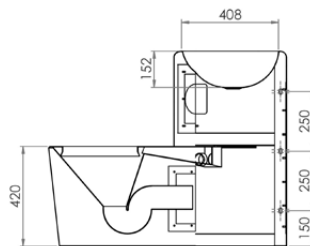

Plumbing & Sanitary

Combination Unit 45

M-WC-SSCU45L-P (P TRAP)

M-WC-SSCU45L-S (S TRAP)

M-WC-SSCU45R-P (P TRAP)

M-WC-SSCU45R-S (S TRAP)

- Vandal proof design with security screws
- No ligature points
- Available in P trap or S trap
- Integrated hand basin and toilet roll holder
- Radius edges
- Satin finish
- Concealed fixings
- 2mm 304 grade stainless steel

Top

P Trap

Please Note: S trap pan is supplied with a separate pan bend. Left hand dimensions shown.