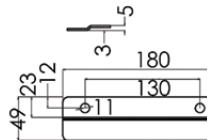

SEAT

- Solid strong moulding
- 50mm height
- Locking stability buffers

Top

Bottom

Rear

Cross Section

Floor Clip

Seat