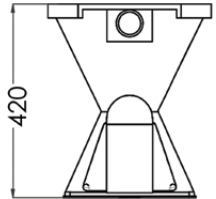

Pedestal Toilet Pan - S Trap with Seat

WC-SSPS-D

- Vandal proof design
- Compatible with 3monkeez® Dual Flush Cistern - AB-CIS-DF-2 or 3monkeez® Pull Chain Cistern - AB-CIS-PC
- Easy to retrofit
- Simple installation
- Radius edges
- Satin finish
- 2mm 304 grade stainless steel
- In stock and available for immediate delivery

SEAT

- Solid strong moulding
- 50mm height
- Locking stability buffer

Rear

If used with 3monkeez® cistern and stainless steel flushpipe, set out range is 295mm from wall to centre of outlet.

Refer to warranty for exclusions.

3monkeez.com.au