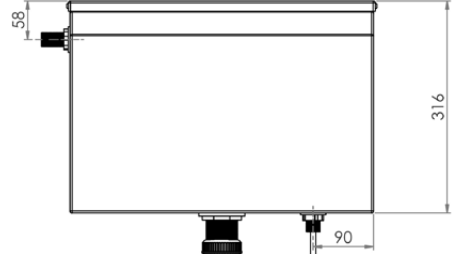

Plumbing & Sanitary

Stainless Steel Pull Chain Cistern

AB-CIS-PC-SE-L (LEFT SIDE ENTRY)

AB-CIS-PC-SE-R (RIGHT SIDE ENTRY)

- Assembled with high quality adjustable inlet and outlet valves
- Constructed from high quality 1.2mm 304 grade stainless steel
- Reversible inlet valve - suits left or right
- 40mm BSP outlet - Use URNNW-1 to reduce the outlet to suit 20mm or 25mm sparge pipes

Side Entry Right photo shown

Top

Front

Side

Refer to warranty for exclusions.

3monkeez.com.au