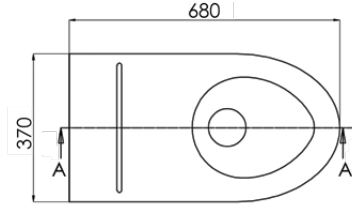

- Also available with a 150mm high shroud

Top