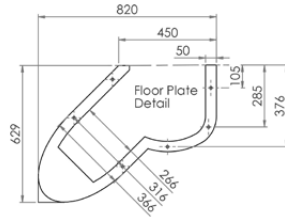

Plumbing & Sanitary

Combination Unit 45

M-WC-SSCU45L-P (P TRAP)

M-WC-SSCU45L-S (S TRAP)

M-WC-SSCU45R-P (P TRAP)

M-WC-SSCU45R-S (S TRAP)

- Vandal proof design with security screws
- No ligature points
- Available in P trap or S trap
- Integrated hand basin and toilet roll holder
- Radius edges
- Satin finish
- Concealed fixings
- 2mm 304 grade stainless steel

Top