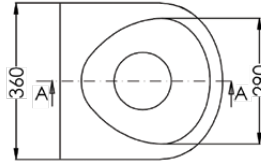

Pod Urinal

URN-TD-TI (TOP INLET)

- Pre-drilled fixing holes with wall bracket
- Vandal resistant
- 1" MI BSP top inlet
- 2" MI BSP outlet
- Includes domed grate
- Fully conceals plumbing fixtures
- Constructed from 1.2mm 304 grade stainless steel
- In stock and available for immediate delivery

Top

Optional Top Inlet Accessories Kit M-URACCKIT

Includes pull chain cistern, sparge adaptor, flush pipe and nut and washer

Suggested mounting height from floor level to front rim:

Adults - 610mm

Children - 510mm