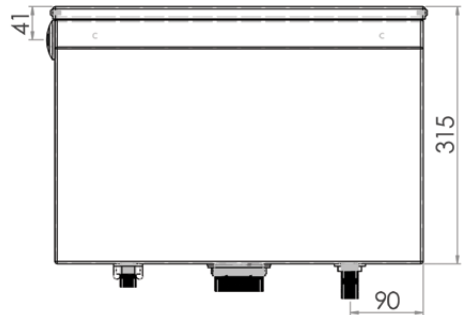

Plumbing & Sanitary

Stainless Steel Side Press Cistern

AB-CIS-SP (BOTTOM ENTRY)

- Water saving half flush feature
- Adjustable inlet and outlet valves for setting the required flushing volume
- Buttons located on side of cistern (can be either left or right)
- Constructed from high quality 1.2mm 304 grade stainless steel
- Reversible inlet valve - suits left or right
- 50mm BSP outlet

Front

Side

Refer to warranty for exclusions.

3monkeez.com.au