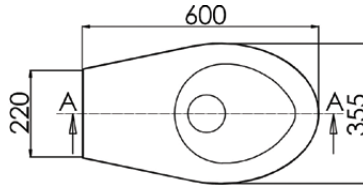

Front

Plumbing & Sanitary

Stainless Steel Pedestal Slop Hopper - P Trap - Made to Order

M-SH-PP

- Vandal proof design
- Compatible with 3monkeez® Dual Flush Cistern - AB-CIS-DF-2 or 3monkeez® Pull Chain Cistern - AB-CIS-PC
- Easy to retrofit
- Simple installation
- Radius edges
- Satin finish
- 2mm 304 grade stainless steel
- In stock and available for immediate delivery

Top