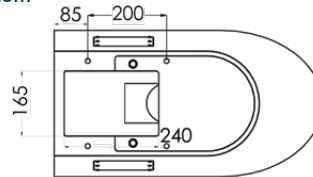

Plumbing & Sanitary

Stainless Steel Wall Faced Slop Hopper - Made to Order

WC-SH-WFP (P TRAP)

WC-SH-WFS (S TRAP)

- Vandal proof design
- No ligature points
- Suitable for use with an in wall cistern
- Available in P trap or S trap
- Radius edges
- Satin finish
- Concealed fixings
- 2mm 304 grade stainless steel
- In stock and available for immediate delivery

- Also available with a 150mm high shroud

Bottom

Please Note: S trap pan is supplied with a separate pan bend. Set out dimension 120mm.

Refer to warranty for exclusions.

3monkeez.com.au