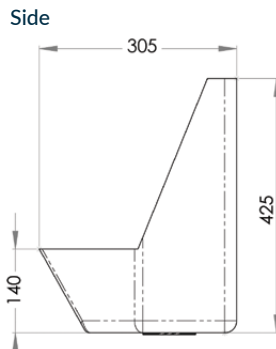

Urinette

AB-URN

- Pre-drilled fixing holes
- Constructed from 1.2mm 304 grade stainless steel
- 50mm outlet
- Complete with top entry spreader and domed grate
- Cross breaks to outlet
- In stock and available for immediate delivery

Includes
URNG

Suggested mounting height from floor level to front rim:

- Adults - 610mm
- Children - 510mm

Optional Top Inlet
Accessories Kit

M-URACCKIT

Includes pull chain cistern,
sparge adaptor, flush pipe
and nut and washer