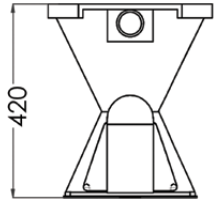

Stainless Steel Pedestal Slop Hopper - S Trap - Made to Order

M-SH-PS

- Vandal proof design
- Compatible with 3monkeez® Dual Flush Cistern - AB-CIS-DF-2 or 3monkeez® Pull Chain Cistern - AB-CIS-PC
- Easy to retrofit
- Simple installation
- Radius edges
- Satin finish
- 2mm 304 grade stainless steel
- In stock and available for immediate delivery

- Also available with a 150mm high shroud and top inlet if required

Rear

If used with 3monkeez® cistern and stainless steel flushpipe, set out range is 240mm - 470mm from wall to centre of outlet.

Refer to warranty for exclusions.

3monkeez.com.au