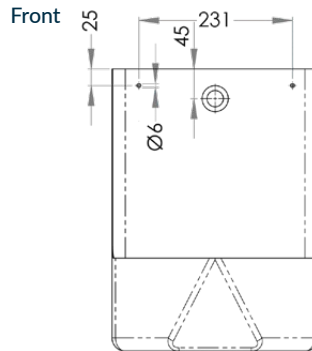

Includes
URNG

Suggested mounting height from floor level to front rim:

- Adults - 610mm
- Children - 510mm

Optional Top Inlet
Accessories Kit

M-URACCKIT

Includes pull chain cistern,
sparge adaptor, flush pipe
and nut and washer