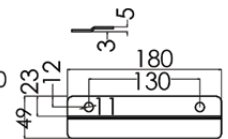

Pedestal Toilet Pan - S Trap with Seat

WC-SSPS-D

- Vandal proof design
- Compatible with 3monkeez® Dual Flush Cistern - AB-CIS-DF-2 or 3monkeez® Pull Chain Cistern - AB-CIS-PC
- Easy to retrofit
- Simple installation
- Radius edges
- Satin finish
- 2mm 304 grade stainless steel
- In stock and available for immediate delivery

SEAT

- Solid strong moulding
- 50mm height
- Locking stability buffer

Floor Clip

If used with 3monkeez® cistern and stainless steel flushpipe, set out range is 295mm from wall to centre of outlet.

Refer to warranty for exclusions.

3monkeez.com.au