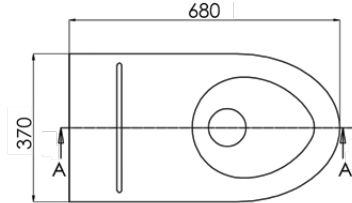

Wall Faced Toilet Pan

WC-SSWFP (P TRAP)

WC-SSWFS (S TRAP)

- Vandal proof design
- No ligature points
- Suitable for use with an in wall cistern
- Available in P trap or S trap
- Radius edges
- Satin finish
- Concealed fixings
- 2mm 304 grade stainless steel
- In stock and available for immediate delivery

Top