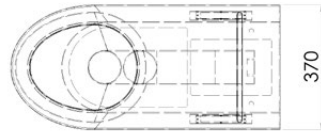

Top

Rear

Side

Bottom

Please Note: S trap pan is supplied with a separate pan bend. Set out dimension 120mm.

Refer to warranty for exclusions.

3monkeez.com.au

Wall Faced Close Coupled Toilet Pan