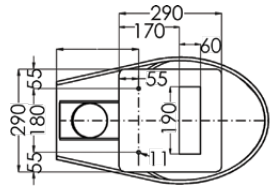

Pedestal Toilet Pan - S Trap with Seat

WC-SSPS-D

- Vandal proof design
- Compatible with 3monkeez® Dual Flush Cistern - AB-CIS-DF-2 or 3monkeez® Pull Chain Cistern - AB-CIS-PC
- Easy to retrofit
- Simple installation
- Radius edges
- Satin finish
- 2mm 304 grade stainless steel
- In stock and available for immediate delivery

SEAT

- Solid strong moulding
- 50mm height
- Locking stability buffer

Bottom

If used with 3monkeez® cistern and stainless steel flushpipe, set out range is 295mm from wall to centre of outlet.

Refer to warranty for exclusions.

3monkeez.com.au