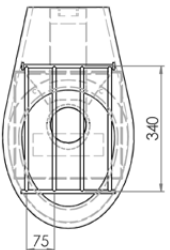

Slophopper