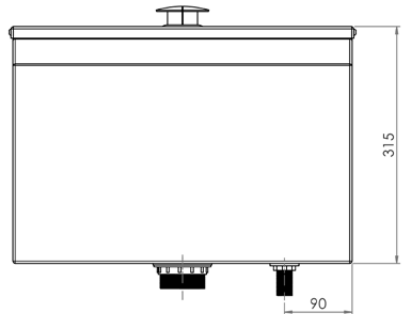

Stainless Steel Disabled Compliant Dual Flush Cistern

AB-CIS-DCDF (BOTTOM ENTRY)

- AS1428 compliant
- Water saving half flush feature
- Adjustable inlet and outlet valves for setting the required flushing volume
- Constructed from high quality 1.2mm 304 grade stainless steel
- Reversible inlet valve - suits left or right
- 50mm BSP outlet

Front

Side