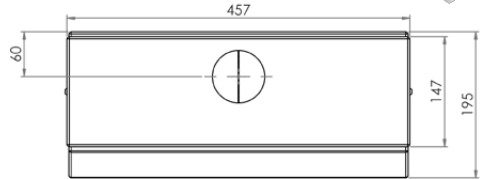

Stainless Steel Disabled Compliant Dual Flush Cistern

AB-CIS-DCDF (BOTTOM ENTRY)

- AS1428 compliant
- Water saving half flush feature
- Adjustable inlet and outlet valves for setting the required flushing volume
- Constructed from high quality 1.2mm 304 grade stainless steel
- Reversible inlet valve - suits left or right
- 50mm BSP outlet

Top