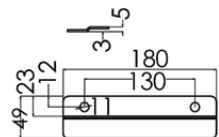

Stainless Steel Pedestal Slop Hopper - S Trap - Made to Order

M-SH-PS

- Vandal proof design
- Compatible with 3monkeez® Dual Flush Cistern - AB-CIS-DF-2 or 3monkeez® Pull Chain Cistern - AB-CIS-PC
- Easy to retrofit
- Simple installation
- Radius edges
- Satin finish
- 2mm 304 grade stainless steel
- In stock and available for immediate delivery

- Also available with a 150mm high shroud and top inlet if required

Floor Clip

If used with 3monkeez® cistern and stainless steel flushpipe, set out range is 240mm - 470mm from wall to centre of outlet.

Refer to warranty for exclusions.

3monkeez.com.au