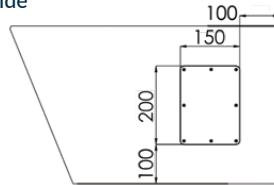

Plumbing & Sanitary

Stainless Steel Wall Faced Slop Hopper - Made to Order

WC-SH-WFP (P TRAP)

WC-SH-WFS (S TRAP)

- Vandal proof design
- No ligature points
- Suitable for use with an in wall cistern
- Available in P trap or S trap
- Radius edges
- Satin finish
- Concealed fixings
- 2mm 304 grade stainless steel
- In stock and available for immediate delivery

- Also available with a 150mm high shroud

Side

Please Note: S trap pan is supplied with a separate pan bend. Set out dimension 120mm.

Refer to warranty for exclusions.

3monkeez.com.au