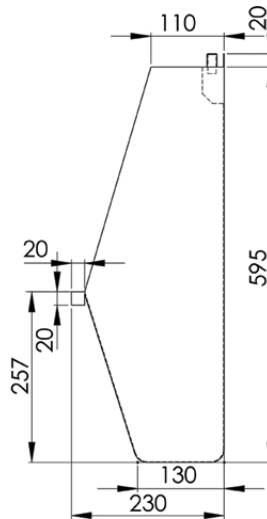

Side

Optional Top Inlet Accessories Kit
M-WHURACKIT
Includes pull chain cistern, sparge adaptor, flush pipe, nut and washer and domed grate