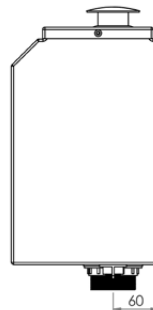

Side Entry Right photo shown

Side Entry Left Drawing Shown

Refer to warranty for exclusions.