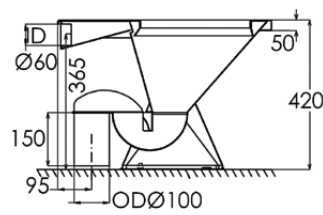

Top

Front

Rear

Bottom

Floor Clip

Cross Section

If used with 3monkeez® cistern and stainless steel flushpipe, set out range is 240mm - 470mm from wall to centre of outlet.

Refer to warranty for exclusions.