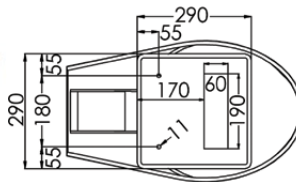

Plumbing & Sanitary

Pedestal Toilet Pan - P Trap

WC-SSPP

- Vandal proof design
- Compatible with 3monkeez® Dual Flush Cistern - AB-CIS-DF-2 or 3monkeez® Pull Chain Cistern - AB-CIS-PC
- Easy to retrofit
- Simple installation
- Radius edges
- Satin finish
- 2mm 304 grade stainless steel
- In stock and available for immediate delivery

Bottom

Refer to warranty for exclusions.

3monkeez.com.au