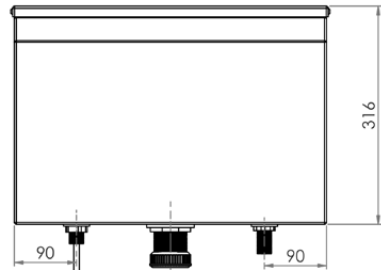

Top

Front

Side

Plumbing & Sanitary

Stainless Steel Pull Chain Cistern

AB-CIS-PC (BOTTOM ENTRY)

- Assembled with high quality adjustable inlet and outlet valves
- Constructed from high quality 1.2mm 304 grade stainless steel
- Reversible inlet valve - suits left or right
- 40mm BSP outlet - Use URNNW-1 to reduce the outlet to suit 20mm or 25mm sparge pipes