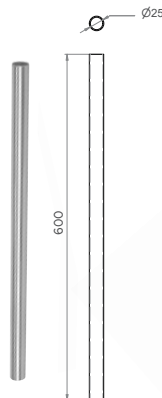

URNSB2

URNS

URNSB2: This rear entry button spreader has a 20mm female BSP thread

URNS: The chrome plated top entry exposed spreader comes complete with a chrome plated nut and washer, and it is designed to accommodate 20mm or 25mm sparge pipes

M-FP600-S
(STRAIGHT FLUSHPIPE)

M-FP600-40
(OFFSET FLUSHPIPE)

M-FP-WC
(90 DEGREE TAPERED FLUSHPIPE)

Custom options available on request

M-FP600-C

M-FP1000-C

M-FP600-40

M-FP600-S

M-FP-WC

Plumbing & Sanitary

Cistern Spare Parts

P-CIS-INLET (INLET VALVE)

- 1/2" MI BSP

P-CIS-INLET-SIDE ENT (SIDE ENTRY INLET VALVE)

- 1/2" MI BSP

P-K4-OUTLET (PULL CHAIN OUTLET VALVE)