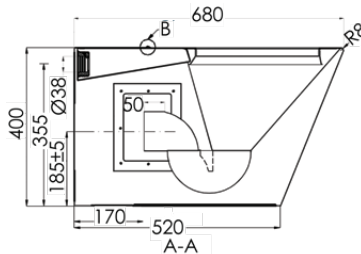

Please Note: S trap pan is supplied with a separate pan bend. Set out dimension 120mm.

Refer to warranty for exclusions.

3monkeez.com.au

Toilet Seats

WC-CSFSEAT

WC-CSFSEAT-B (BLACK)

WC-CSFSEAT-BL (BLUE)

- Heavy duty plastic toilet seat
- Recommended for commercial applications
- Non-corrosive stainless steel posts and pintles