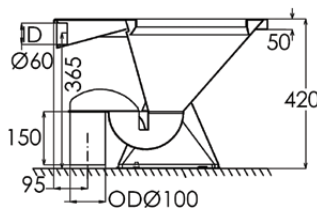

Cross Section