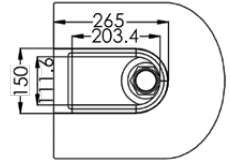

Includes
URNG

Suggested mounting height from floor level to front rim:

- Adults - 610mm
- Children - 510mm

Optional Top Inlet
Accessories Kit

M-URACCKIT

Includes pull chain cistern,
sparge adaptor, flush pipe
and nut and washer

Top

Bottom

Side

Back

Bracket

Suggested mounting height from floor level to front rim:

Adults - 610mm

Children - 510mm