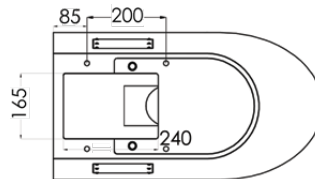

Top

Side

Rear

Bottom

Detail B

Cross Section

Please Note: S trap pan is supplied with a separate pan bend. Set out dimension 120mm.

Refer to warranty for exclusions.