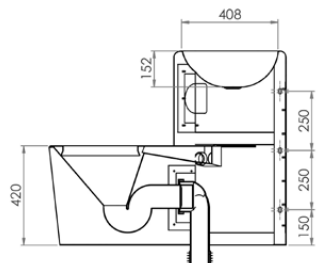

Top

Back

P Trap

S Trap

Please Note: S trap pan is supplied with a separate pan bend. Left hand dimensions shown.

Plumbing & Sanitary

Stainless Steel Pedestal Slop Hopper - P Trap - Made to Order

M-SH-PP