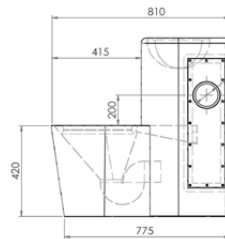

P Trap

S Trap

Please Note: S trap pan is supplied with a separate pan bend. Left hand dimensions shown.

Plumbing & Sanitary

Combination Unit 45

M-WC-SSCU45L-P (P TRAP)

M-WC-SSCU45L-S (S TRAP)

M-WC-SSCU45R-P (P TRAP)