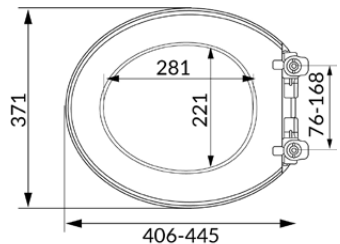

WC-ASFSEAT