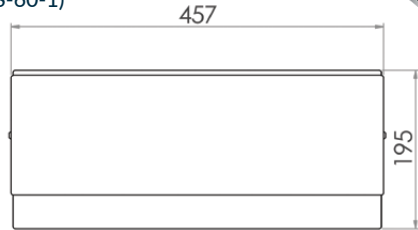

Top (CIS-60-1)