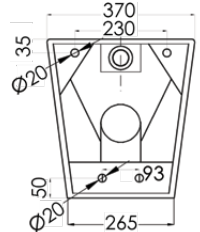

Plumbing & Sanitary

Stainless Steel Wall Faced Slop Hopper - Made to Order

WC-SH-WFP (P TRAP)

WC-SH-WFS (S TRAP)

- Vandal proof design
- No ligature points
- Suitable for use with an in wall cistern
- Available in P trap or S trap
- Radius edges
- Satin finish
- Concealed fixings
- 2mm 304 grade stainless steel
- In stock and available for immediate delivery

- Also available with a 150mm high shroud

Rear

Please Note: S trap pan is supplied with a separate pan bend. Set out dimension 120mm.

Refer to warranty for exclusions.

3monkeez.com.au