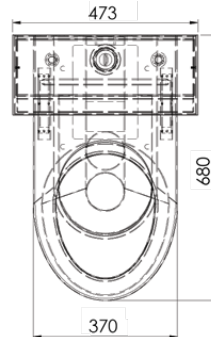

Wall Faced Close Coupled Toilet Pan

WC-SSWFCCP (P TRAP)

WC-SSWFCCS (S TRAP)

- Vandal proof design
- No ligature points and concealed fixings
- Available in P trap or S trap
- Radius edges
- Inbuilt dual flush cistern
- Adjustable inlet and outlet valves for setting the required flush volume
- 2mm 304 grade satin finish stainless steel
- In stock and available for immediate delivery
- Compatible seat
  - WC-CSFSEAT
  - WC- CSFSEAT-B (BLACK)
  - WC-CSFSEAT-BL (BLUE)

Top

Side

Please Note: S trap pan is supplied with a separate pan bend. Set out dimension 120mm. Mini stop to be 150mm-350mm FFL and 100mm out from centre of pan.