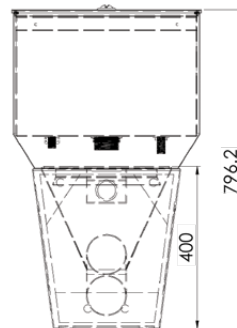

Wall Faced Close Coupled Toilet Pan

WC-SSWFCCP (P TRAP)

WC-SSWFCCS (S TRAP)

- Vandal proof design
- No ligature points and concealed fixings
- Available in P trap or S trap
- Radius edges
- Inbuilt dual flush cistern
- Adjustable inlet and outlet valves for setting the required flush volume
- 2mm 304 grade satin finish stainless steel
- In stock and available for immediate delivery
- Compatible seat
  - WC-CSFSEAT
  - WC- CSFSEAT-B (BLACK)
  - WC-CSFSEAT-BL (BLUE)

Top

Front

Side

Please Note: S trap pan is supplied with a separate pan bend. Set out dimension 120mm. Mini stop to be 150mm-350mm FFL and 100mm out from centre of pan.