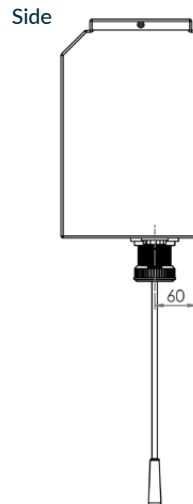

Top

Front

Side

Plumbing & Sanitary

Stainless Steel Pull Chain Cistern

AB-CIS-PC (BOTTOM ENTRY)

- Assembled with high quality adjustable inlet and outlet valves
- Constructed from high quality 1.2mm 304 grade stainless steel
- Reversible inlet valve - suits left or right
- 40mm BSP outlet - Use URNNW-1 to reduce the outlet to suit 20mm or 25mm sparge pipes