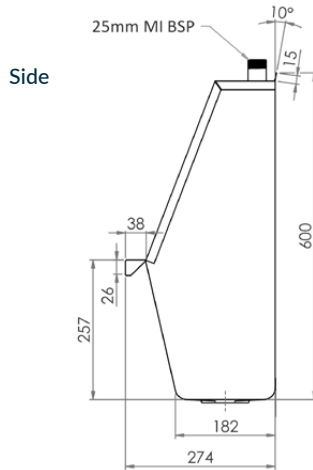

Plumbing & Sanitary

Standard Wall Hung Urinal - Off The Shelf

- M-SWHUR-600C
- M-SWHUR-900C
- M-SWHUR-1200C
- M-SWHUR-1500C
- M-SWHUR-1800C
- M-SWHUR-2400C

- Constructed from 1.2mm 304 grade stainless steel
- Centre outlet
- Available in 600mm, 900mm, 1200mm, 1500mm, 1800mm and 2400mm
- Centre 25mm male BSP top inlet (2400mm has two top inlets which are 600mm in from ends)