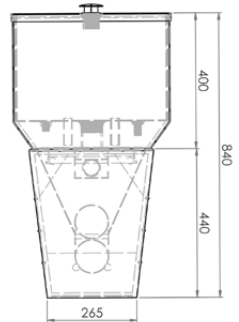

Top

Front

Side

Please Note: S trap pan is supplied with a separate pan bend. Set out dimension 105mm. Mini stop to be 150mm-350mm FFL and 100mm out from centre of pan.

Refer to warranty for exclusions.

Disabled Compliant Wall Faced Close Coupled Toilet Pan