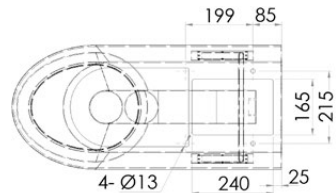

Top

Rear

Side

Bottom

Please Note: S trap pan is supplied with a separate pan bend. Set out dimension 120mm.

Refer to warranty for exclusions.

3monkeez.com.au

Wall Faced Close Coupled Toilet Pan