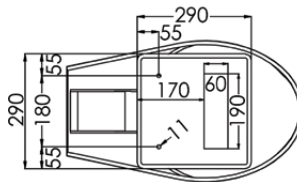

Plumbing & Sanitary

Stainless Steel Pedestal Slop Hopper - P Trap - Made to Order

M-SH-PP

- Vandal proof design
- Compatible with 3monkeez® Dual Flush Cistern - AB-CIS-DF-2 or 3monkeez® Pull Chain Cistern - AB-CIS-PC
- Easy to retrofit
- Simple installation
- Radius edges
- Satin finish
- 2mm 304 grade stainless steel
- In stock and available for immediate delivery

Bottom

- Also available with a 150mm high shroud and top inlet if required

Refer to warranty for exclusions.

3monkeez.com.au