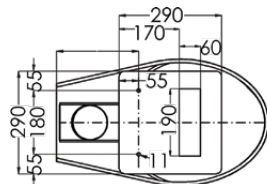

Top

Front

Rear

Bottom

Floor Clip

Cross Section

If used with 3monkeez® cistern and stainless steel flushpipe, set out range is 240mm - 470mm from wall to centre of outlet.

Refer to warranty for exclusions.