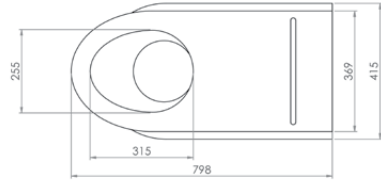

Disabled Compliant Long Drop Toilet Pan

M-WC-SSLD (LONGDROP)

- Suitable for pit toilet systems
- Vandal proof design
- Extended chute
- No ligature points
- Radius edges
- Satin finish
- 2mm 304 grade stainless steel
- AS1428 dimensional compliant

Top

Side