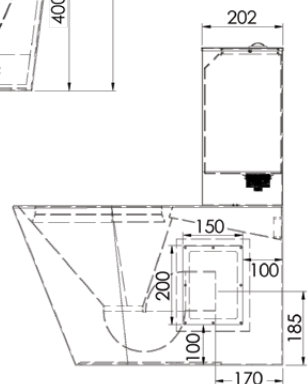

Please Note: S trap pan is supplied with a separate pan bend. Set out dimension 120mm. Mini stop to be 150mm-350mm FFL and 100mm out from centre of pan.