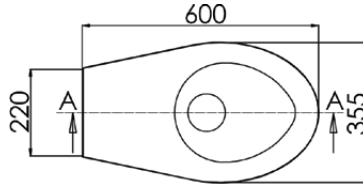

Pedestal Toilet Pan - P Trap with Seat

WC-SSPP-D

- Vandal proof design
- Compatible with 3monkeez® Dual Flush Cistern - AB-CIS-DF-2 or 3monkeez® Pull Chain Cistern - AB-CIS-PC
- Easy to retrofit
- Simple installation
- Radius edges
- Satin finish
- 2mm 304 grade stainless steel
- In stock and available for immediate delivery

SEAT

- Solid strong moulding
- 50mm height
- Locking stability buffers

Top