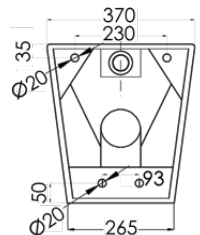

If used with 3monkeez® cistern and stainless steel flushpipe, set out range is 295mm from wall to centre of outlet.

Refer to warranty for exclusions.

3monkeez.com.au

Wall Faced Toilet Pan

WC-SSWFP (P TRAP)

Top

Side

Rear

Bottom

Detail B

Cross Section

Please Note: S trap pan is supplied with a separate pan bend. Set out dimension 120mm.

Refer to warranty for exclusions.