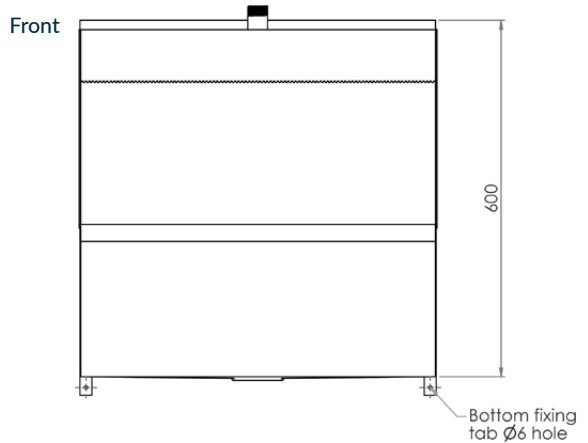

Plumbing & Sanitary

Standard Wall Hung Urinal - Off The Shelf

- M-SWHUR-600C
- M-SWHUR-900C
- M-SWHUR-1200C
- M-SWHUR-1500C
- M-SWHUR-1800C
- M-SWHUR-2400C

- Constructed from 1.2mm 304 grade stainless steel
- Centre outlet
- Available in 600mm, 900mm, 1200mm, 1500mm, 1800mm and 2400mm
- Centre 25mm male BSP top inlet (2400mm has two top inlets which are 600mm in from ends)