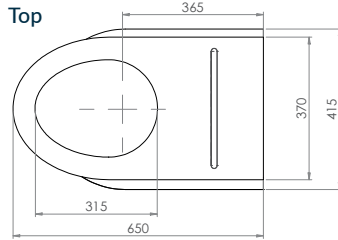

Ambulant Long Drop Toilet Pan

M-WC-SSALD (LONGDROP)

- Suitable for pit toilet systems
- Vandal proof design
- Extended chute
- No ligature points
- Radius edges
- Satin finish
- 2mm 304 grade stainless steel
- AS1428 dimensional compliant