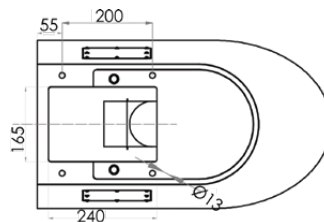

Top

Rear

Side

Bottom

Detail B

Please Note: S trap pan is supplied with a separate pan bend. Set out dimension 105mm.

Refer to warranty for exclusions.

3monkeez.com.au