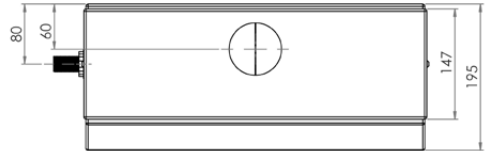

Stainless Steel Disabled Compliant Dual Flush Cistern

AB-CIS-DCDF-SE-L (LEFT SIDE ENTRY)

AB-CIS-DCDF-SE-R (RIGHT SIDE ENTRY)

- AS1428 compliant
- Water saving half flush feature
- Adjustable inlet and outlet valves for setting the required flushing volume
- Constructed from high quality 1.2mm 304 grade stainless steel
- Reversible inlet valve - suits left or right
- 50mm BSP outlet

Top

Side

Side Entry Right photo shown

Side Entry Left Drawing Shown

Refer to warranty for exclusions.