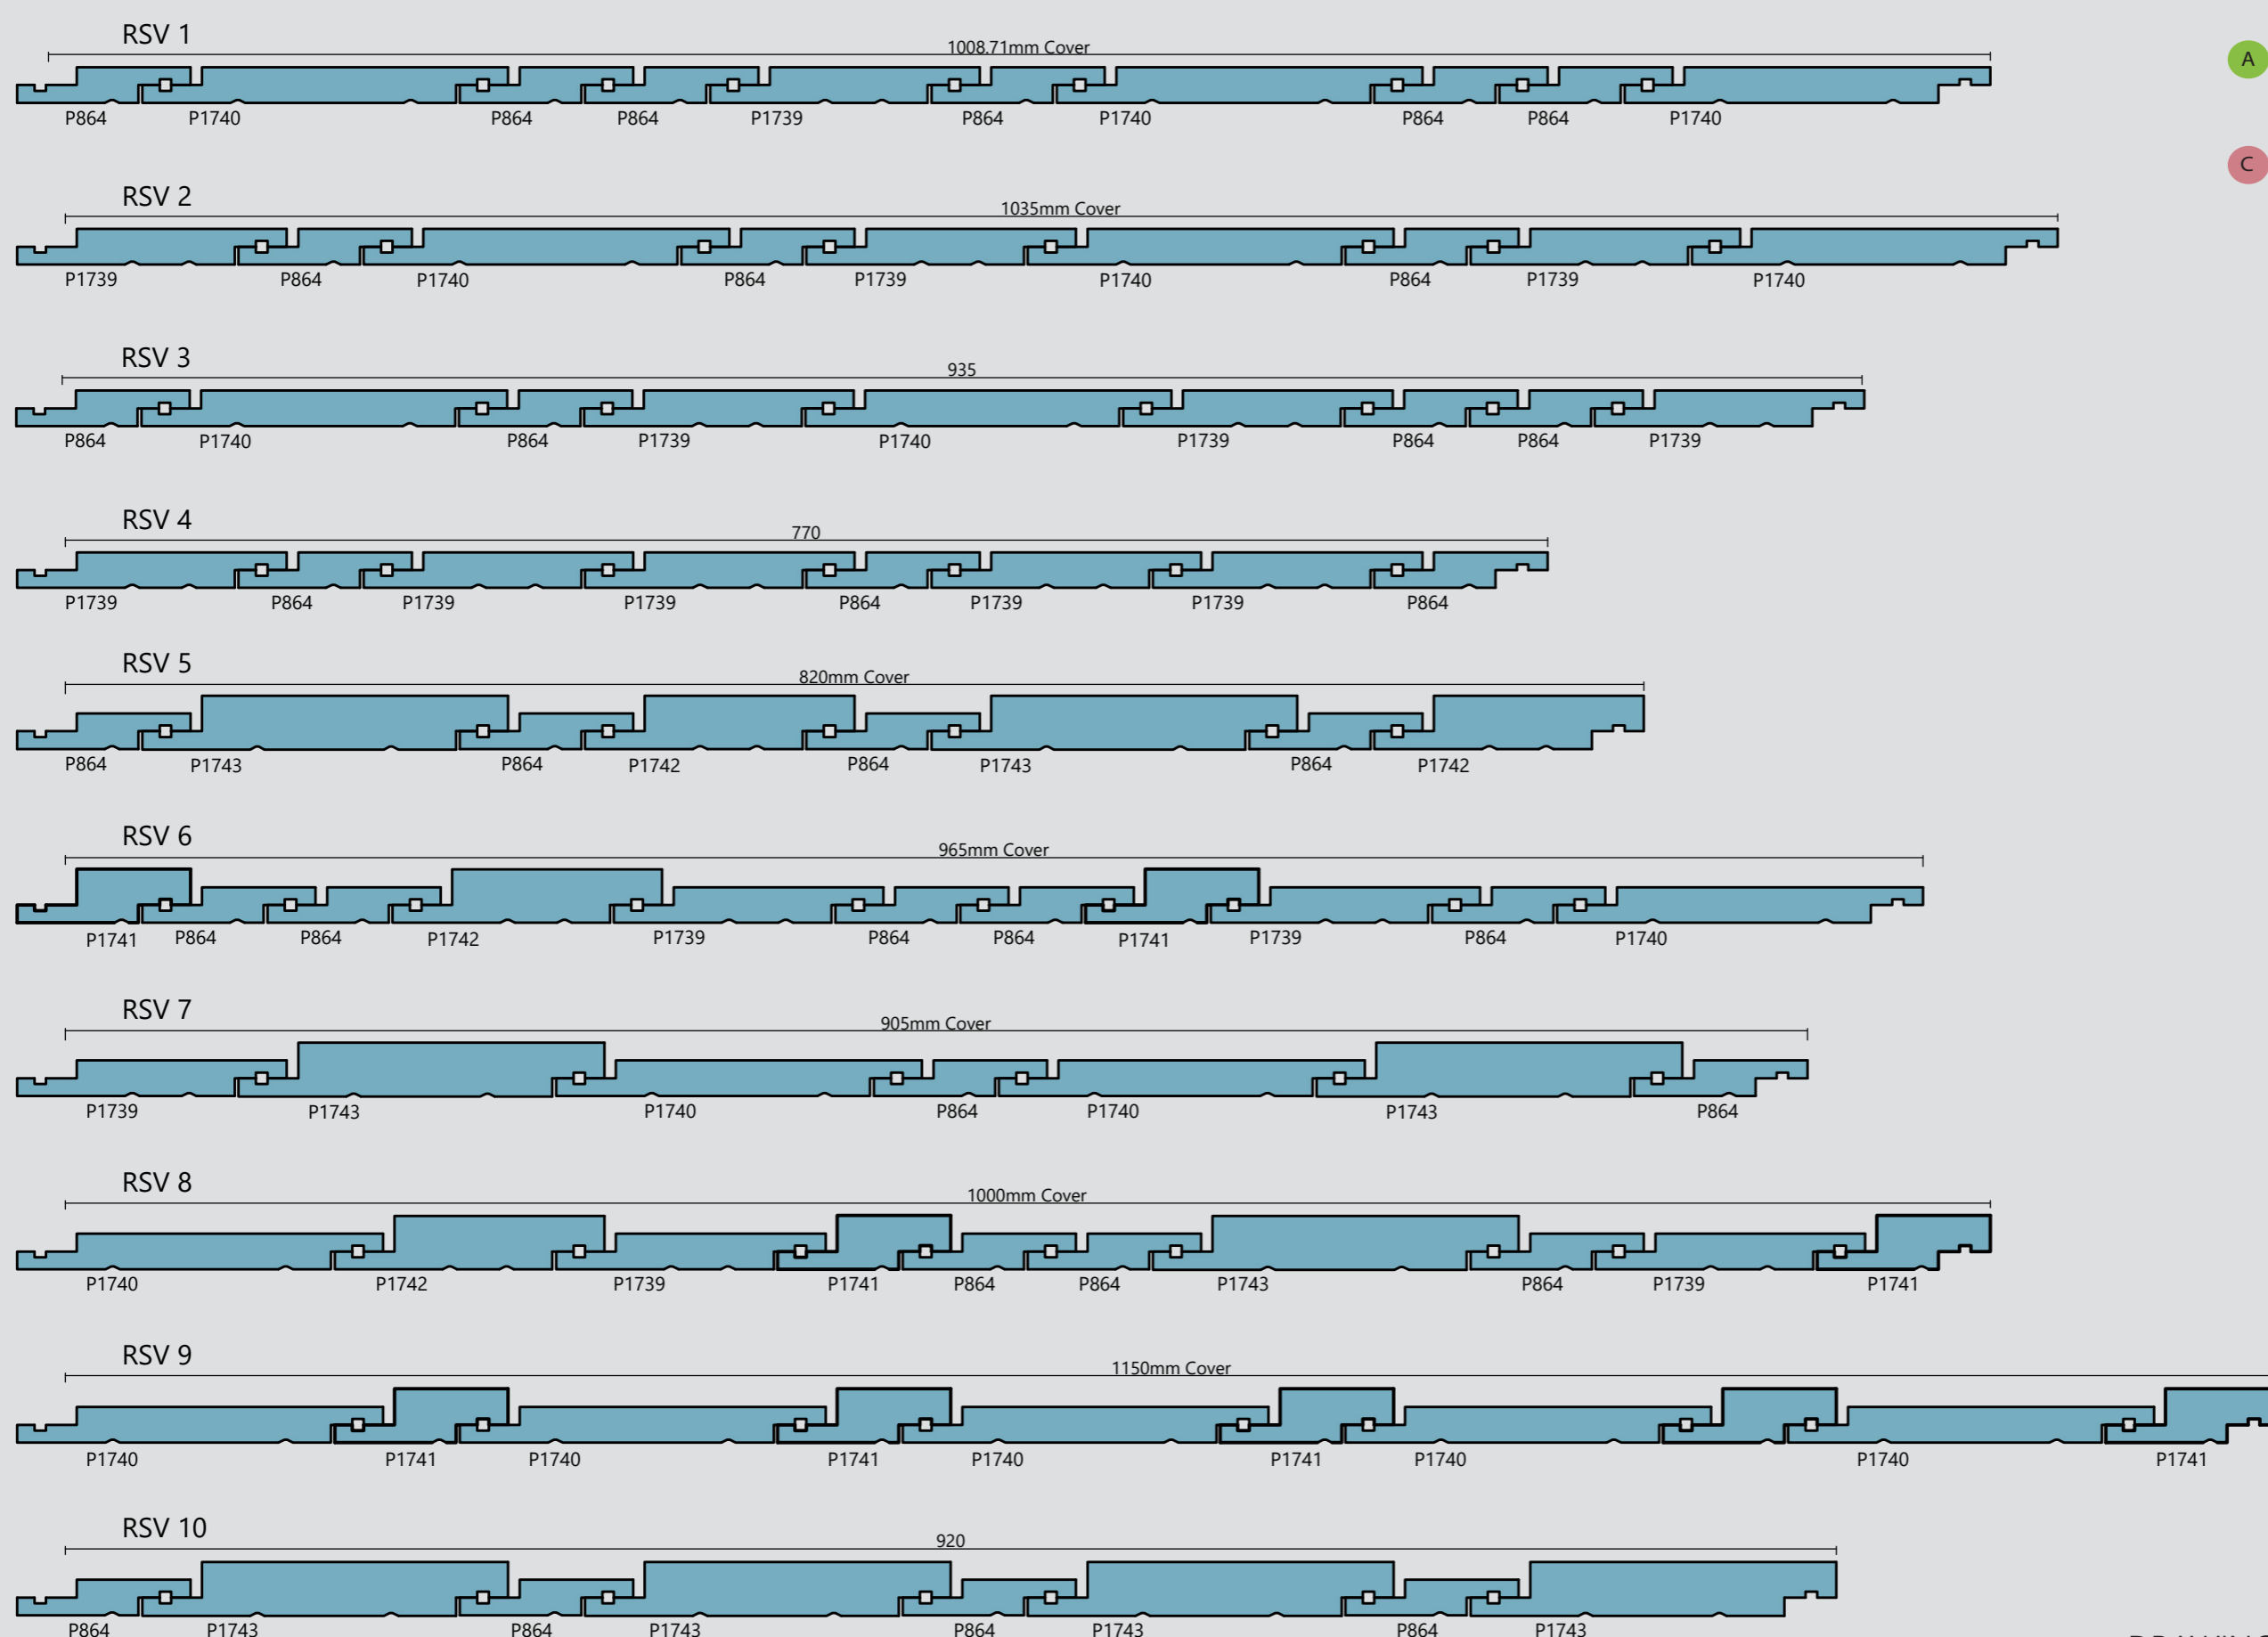

## RANDOM SERIES HORIZONTAL WEATHERBOARDS RSV

6mm Neg Detail

- A ACCOYA®  
19mm thick
- C WESTERN RED CEDAR  
18.5mm thick

- Notes:
- All profiles are available in paint quality finish with a 2mm radius
  - Accoya is FSC® certified. Western Red Cedar is PEFC™ certified.
  - Not all profiles are stocked but available on order.

## RANDOM SERIES VERTICAL WEATHERBOARDS RSV

6mm Neg Detail

- A ACCOYA®  
19mm thick
- C WESTERN RED CEDAR  
18.5mm thick

DRAWINGS NOT TO SCALE