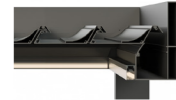

Overview

Operations

Tilting

Lighting Options

Led Stripe Dimmer Lighting

Cool White

Day Light

RGB Led-Hidden Stripe Lighting

Installation Types

Self Standing Single Module

Self Standing Multiple Modules

Wall Mounting Single Module

Wall Mounting Multiple Modules

Sensors

Rain Sensor

Wind Sensor

Closures

Sapphire& Cycle

Swind

Violet

Framee

Slidia

Vertex

Wallfix

Technical Details

Max. width for single module	4000 mm
Max. projection single module	6032 mm
Rafter profile dimension	120x220 mm
Post dimension	120x120 mm
Louvre dimension	150 mm
Louvre quantity in max. size	37 pcs
Louvre can be tilted up to	90°

Automation	included
Control unit	included
Led Stripe Dimmer lighting	optional
RGB Led - Hidden Stripe lighting	optional
Insulation foam	N/A
Edge cover profile	N/A
Drainage pipe	optional
Flange	optional
Rain Sensor	optional
Wind Sensor	optional