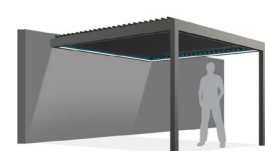

Wall Mounting Single Module