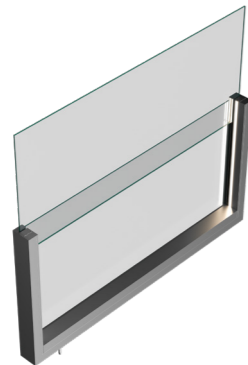

Swind-Motorised Windbreaker System
Swind can be combined with also Rota system and offers adequate wind breaking with the option of total transparency by incorporating the function of balustrade. Thanks to led stripe dimmer lighting integrated side frame the fixed panel assigns distinctive appeal. The system is modular and completely flexible as there are no limits in the horizontal direction that can be used to surround spaces of all types and sizes.