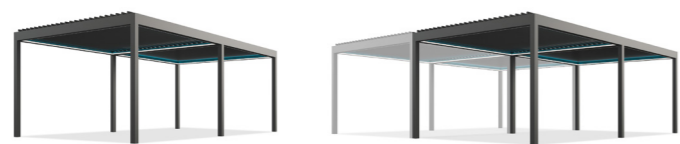

Installation Types

Self Standing Single Module

Self Standing Multiple Modules