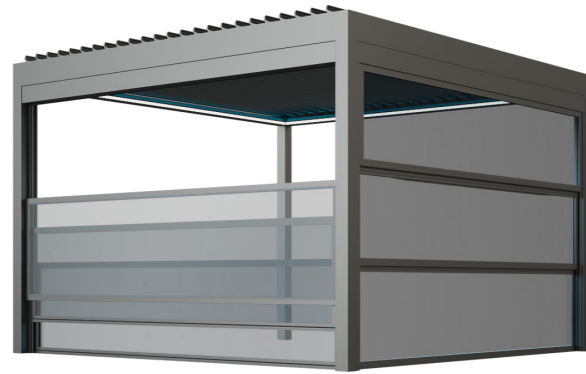

Slightly opening of louvres creates natural air flow for application areas.

Ensuring waterproof coverage when louvres are in fully closed position.

Protecting from sun exposure while ensuring air ventilation under the system .

Each channel on louvres drain the water through four sided gutters connected with columns.

Functional seal entegrated on louvre channels provides maximum protection from water dripping.

Closures

**Sapphire/Cycle Guillotine Glass System**  
System can be adapted to Rota system and offers a maximum clear span that provides unobstructed view & minimalistic style. The system is operated by just the touch of button.