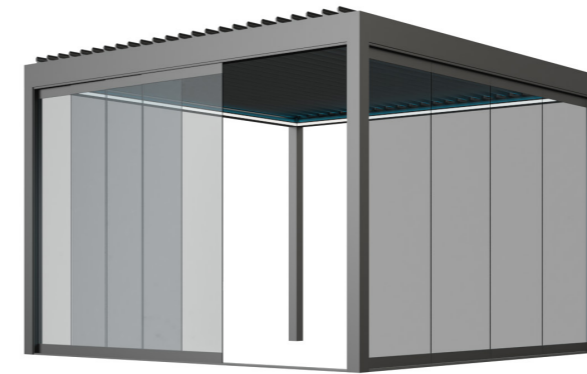

Slidia Sliding Glass System
The combination of the sliding glass system with Rota ensures efficacious protection from wind and rain. The aluminium frames which cover each glass panel provide maximum safety standards and practicality with elegance details.

Violet Glass Balustrade System
The adaptability of Violet fixed balustrade glass with Rota creates a stunning visual transparency without lacking of obstruction to lines of sight. The stylish lighting solution that is integrated underneath the glass highlights attractive aspect of the design by amplifying overall aesthetic of outdoors. Thanks to flexible and multiple modular implementations, system can be used to cover comprehensive areas without limitation in the horizontal direction.