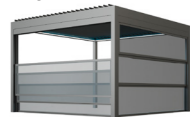

Closures

Sapphire& Cycle