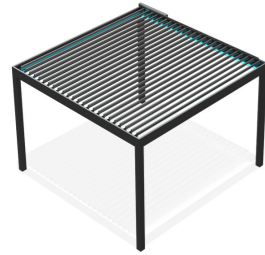

**Wallfix Fixed Side Enclosure**  
The unique designed privacy of Wallfix side enclosure can be combined with Rota system to optimise outdoor living areas visually.

Overview

Operations

Tilting

Lighting Options