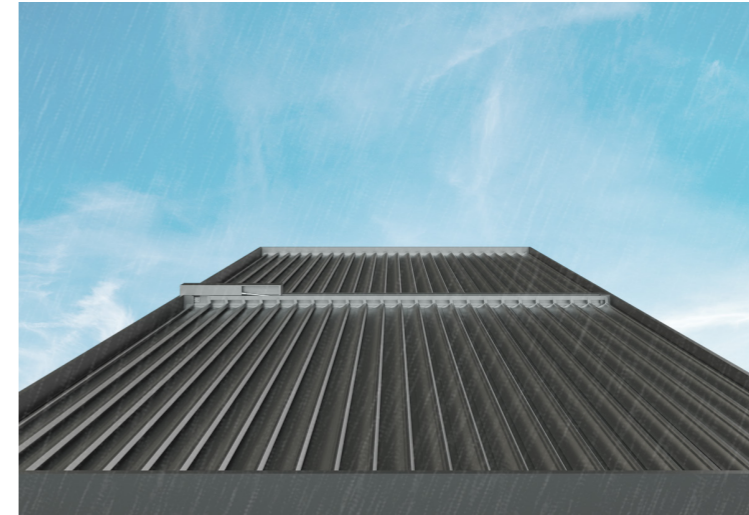

Slightly opening of louvres creates natural air flow for application areas.

Ensuring waterproof coverage when louvres are in fully closed position.

Protecting from sun exposure while ensuring air ventilation under the system .