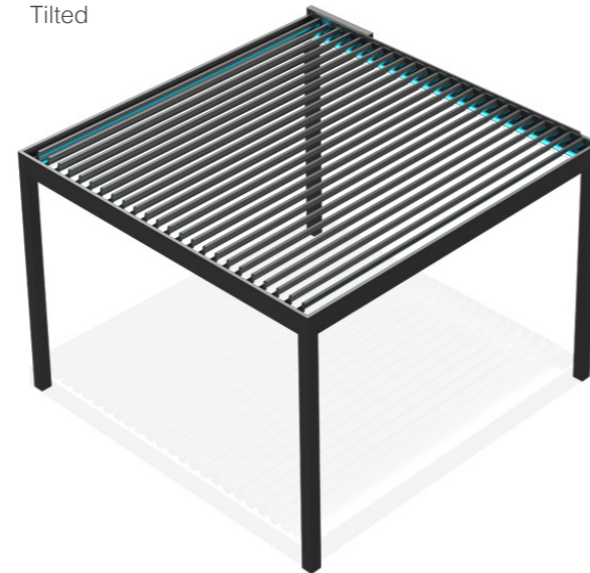

Operations

Tilted

Louvre Closing Direction

Tilting Directions