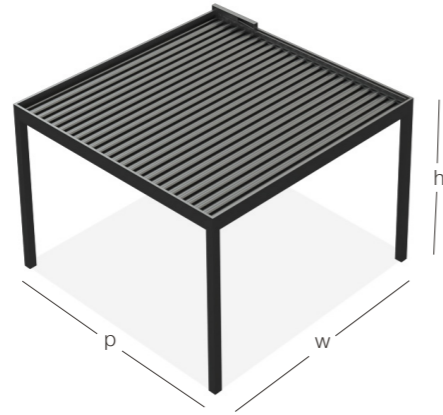

Blocked assembly for customized modules with a wide range of flexible combinations.

(w) Width
1000 mm < 4000 mm

(p) Projection
1134 mm < 6032 mm

(h) Height
3000 mm