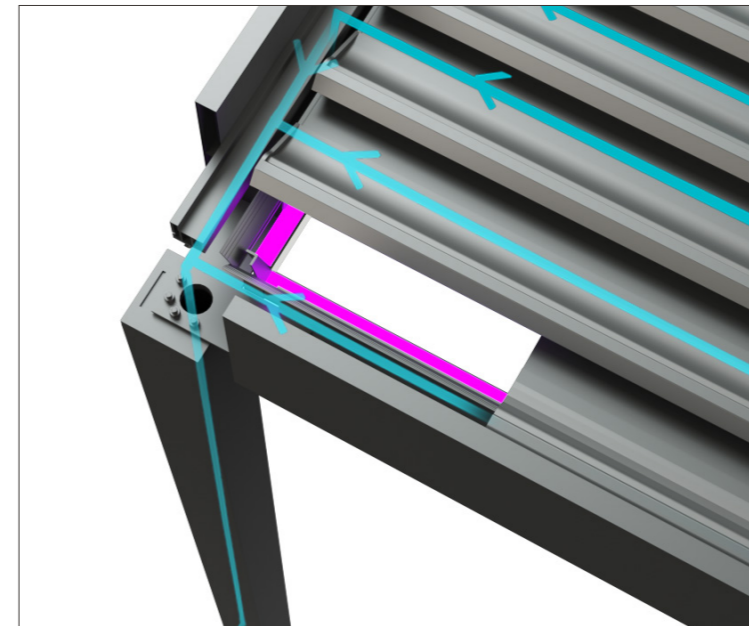

## Intra-Column Drainage Pipe

The water can be drained through internal drainage pipe and it eliminates factors that could block correct water flow. Intra-column drainage pipe collects the water and discharges to the ground.

Each channel on louvres drain the water through four sided gutters connected with columns.

Functional seal entegrated on louvre channels provides maximum protection from water dripping.

Closures

**Sapphire/Cycle Guillotine Glass System**  
System can be adapted to Rota system and offers a maximum clear span that provides unobstructed view & minimalistic style. The system is operated by just the touch of button.