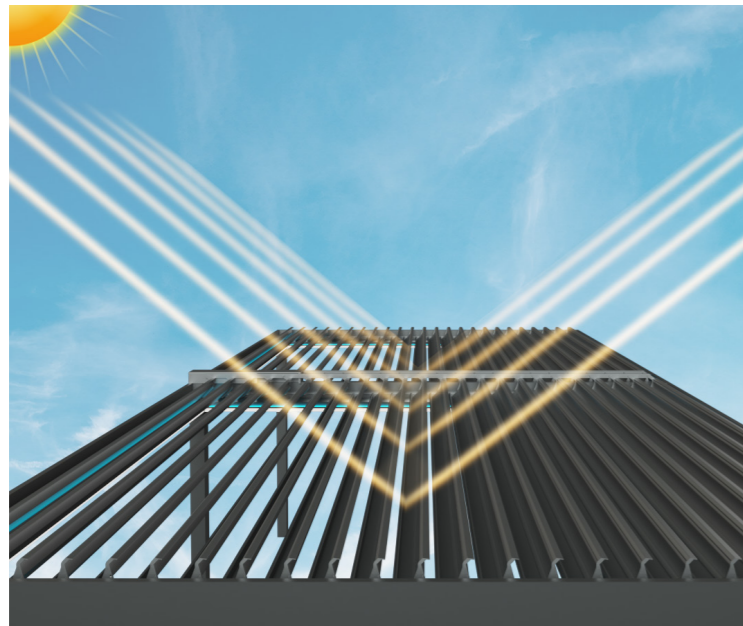

# ROTA

Innovative concept - Intelligence & elegance adding to outdoor living spaces

Rota is taking its name from the rotational motion function and it is an aluminum bioclimatic system that enhances the aesthetics of your outdoor living areas with its high performance which enables you to create four seasons climate and ventilate the usage area thanks to its rotatable louvres.

Slightly opening of louvres creates natural air flow for application areas.

Ensuring waterproof coverage when louvres are in fully closed position.

Protecting from sun exposure while ensuring air ventilation under the system .