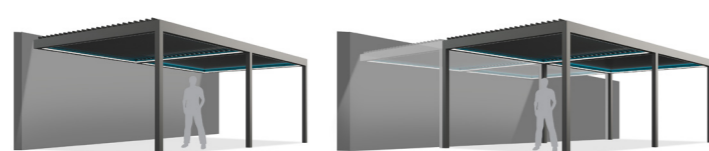

Wall Mounting Single Module

Wall Mounting Multiple Modules

Sensors

Rain Sensor

Wind Sensor

Closures

Sapphire& Cycle

Swind

Violet

Framee

Slidia

Vertex

Wallfix