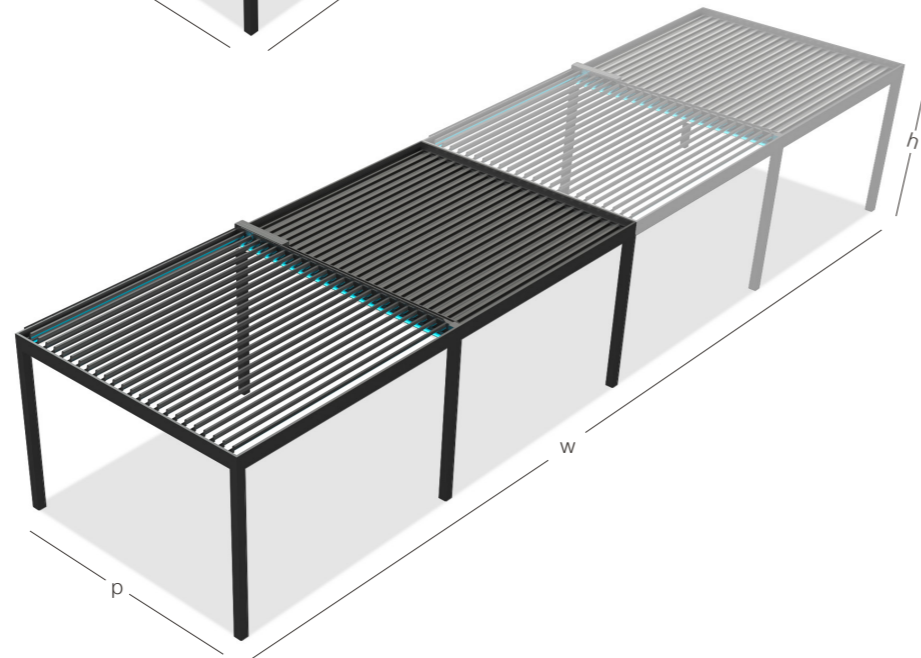

(w) Width
4000 mm < 16000 mm

(p) Projection
1134 mm < 6032 mm

(h) Height
3000 mm