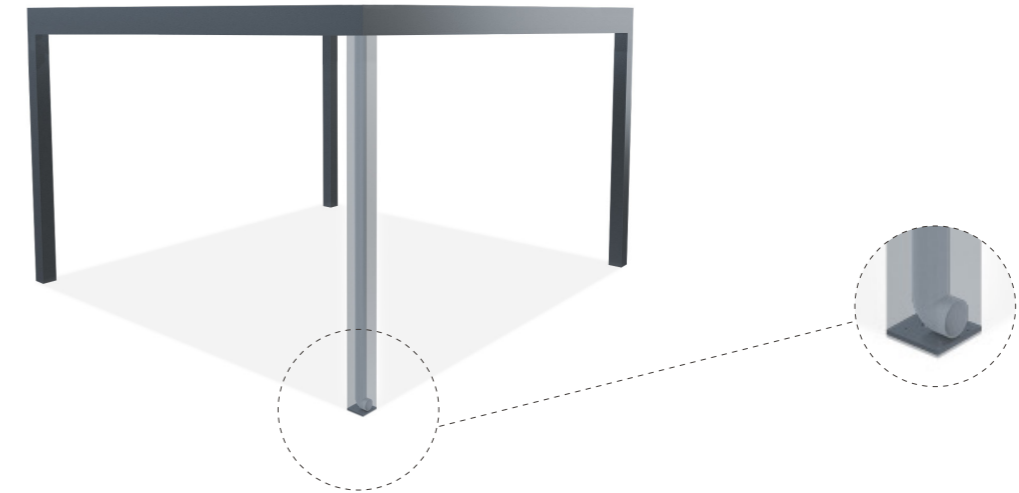

Intra-Column Drainage Pipe

The water can be drained through internal drainage pipe and it eliminates factors that could block correct water flow. Intra-column drainage pipe collects the water and discharges to the ground.