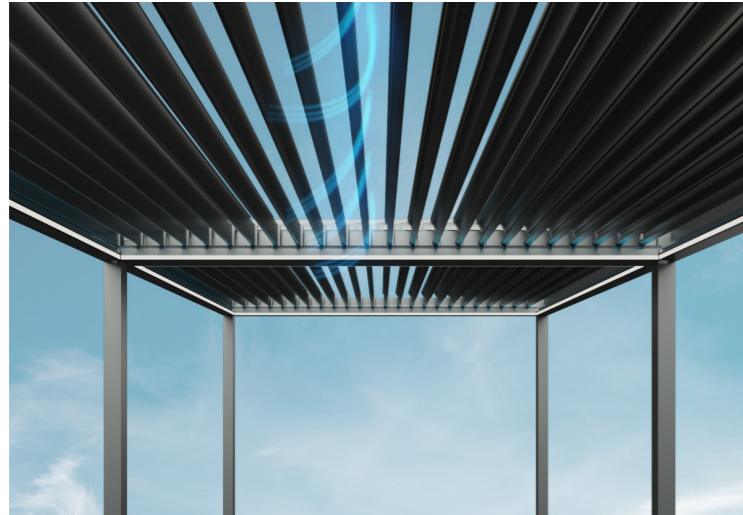

Slightly opening of louvres creates natural air flow for application areas.