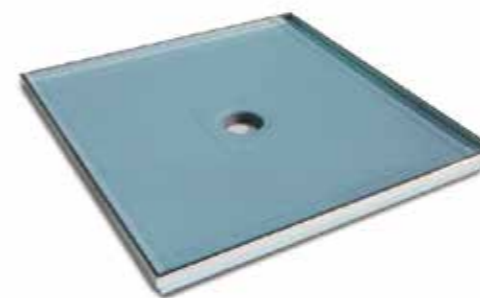

TILE SAFE SHOWER SYSTEM

Showerwell designed the Tile Safe Shower System so you can get all the waterproofing safety of an acrylic shower but with the premium look of a stylish tiled shower.

In the 12 years of we've been installing Showerwell's Tile Safe System, not one has experienced any leaks. With a completely sealed shower system behind your choice of tiles, Showerwell have designed this robust system supported with a 15-year durability guarantee*.

To be installed by trained and authorised Tile Safe installers only
*Guarantee conditions apply

Complete the system with your choice of Showerwell shower door, tapware and accessories.

TILE SAFE COMPONENTS

Tile Safe Shower Liner

Robust Tile Safe shower liners are sealed securely behind the tiles down inside the Tile Safe tray to ensure any moisture making it through the tiles will be directed safely down to the waste.

Showerwell shower doors are also part of the Tile Safe system to ensure a completely sealed and safe shower enclosure to last for many years to come.

Niches

Keep your shower tidy and organised with a tile-over shower niche to hold accessories.

A single-piece, recessed niche unit that's watertight, giving you the Tile Safe peace of mind.

Tile Safe Drain Cover

Tile Safe Shower drain covers are reversible, providing the option for a stainless steel plate or insert a tile for a seamless finish. This drain cover is also height adjustable to compensate for various tile thicknesses.

Components not available separately

Tile Safe Shower Tray