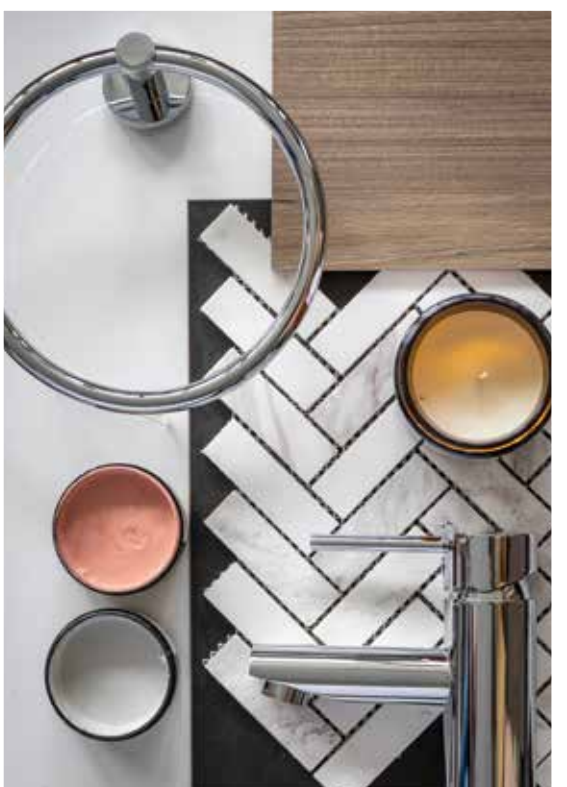

## INFINITY BATHROOM LINE

If a walk-in, level entry, tiled shower is what you're looking for, then Showerwell can assist with the Infinity Line. These products must be installed by a professional tiler. Infinity tile-over shower trays are made of environmentally friendly XPS foam board coated with a pre-waterproofing for added strength and performance. They easily form a walk-in shower tray which falls towards the drainage area, saving labour costs. These high-quality trays are available with several configurations such as centre waste, linear waste, or wedge sloped shape which will fall into a full-length linear waste. Add a hob to ensure absolute water catchment if desired. Ensure the perfect fall, look and performance with this range.

NICHES are also available in a range of sizes from small to large, adding an elegant finish to any shower. Designed for the NZ market, they are lightweight, easy to work with and feature a natural fall on the bottom sill to ensure essential water drainage.