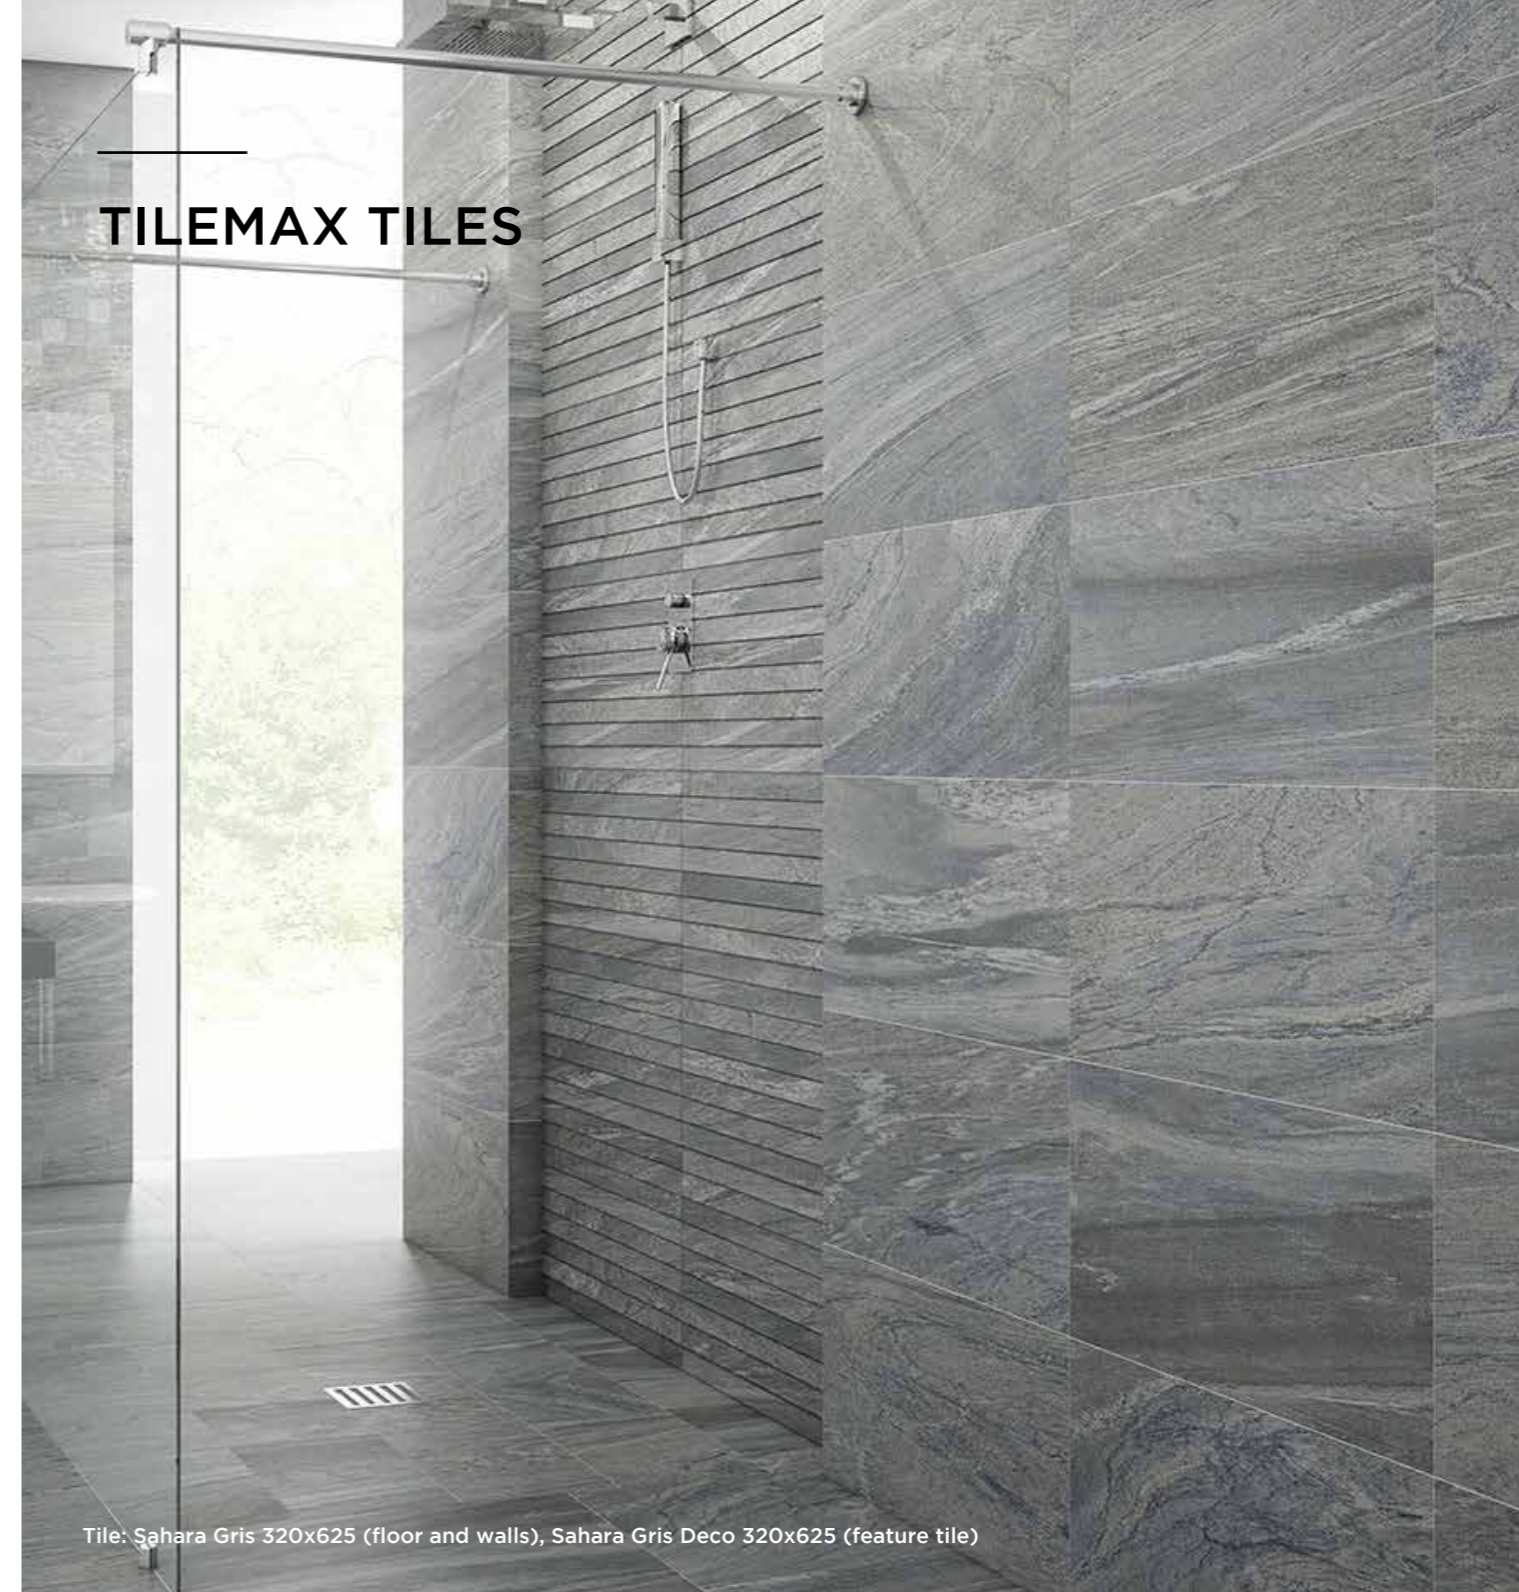

## Bathroom Splashbacks

Tile: Mosaicfx Finger Verde

Tile: Mosaicfx Seashell Black

- FLOOR TILES
- WALL TILES
- MOSAICS
- OUTDOOR TILES
- STONE TILES

Tile: Sahara Gris 320x625 (floor and walls), Sahara Gris Deco 320x625 (feature tile)