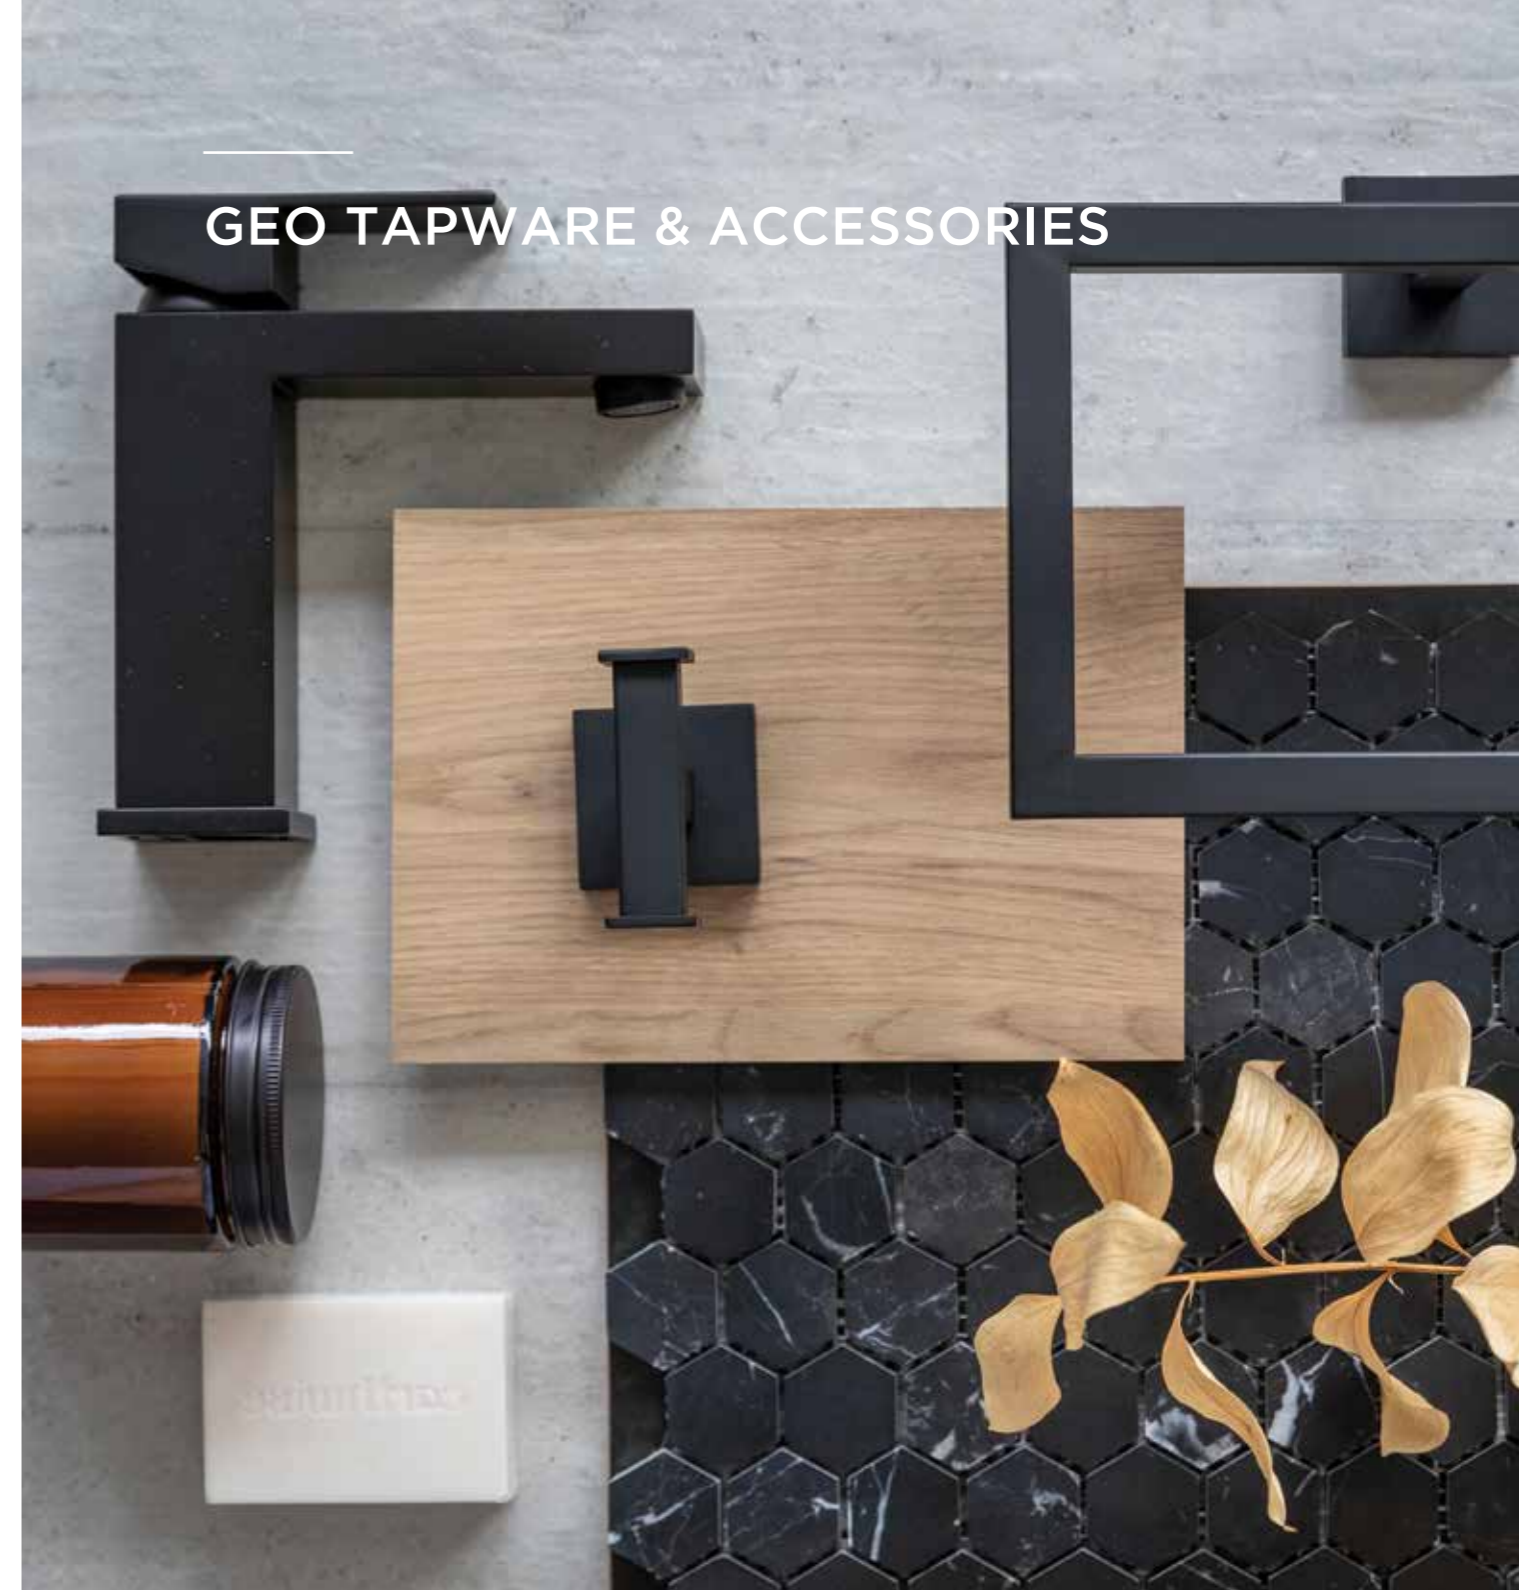

## GEO TAPWARE & ACCESSORIES

The square lines of Showerwell's Geo range gives a sleek, contemporary look. The Geo single lever tapware range is manufactured using the latest available industry technology. Geo tapware and accessories are crafted from solid brass with a high-quality chrome-plated or matt black powder-coated finish.