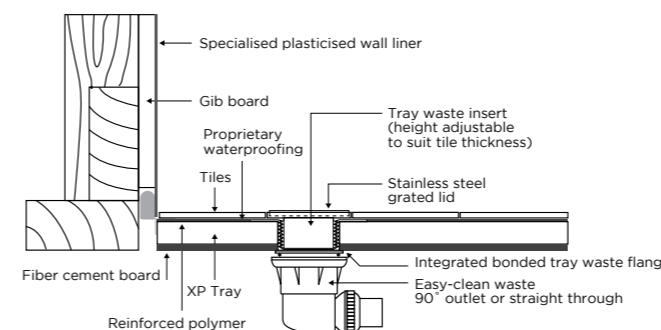

Tile Safe Shower Tray

Showerwell's Tile Safe System utilises the latest technology to produce high-quality, high-performance tile-over shower trays and waste systems. Each Tile Safe tray is designed and manufactured to safely hold water and is tank tested in our factory prior to dispatch.

Tile Safe Showers are available in square, rectangular and a 45° corner option.

1. Standard sizes:
2. 900mm x 900mm
   - 1000mm X 1000mm
   - 1000mm X 1000mm - 45°
   - 1200mm X 900mm
   - 1400mm X 1000mm
   - 1600mm x 1000mm
   - 1800mm x 1000mm
   - 2000mm x 1000mm

Custom sizes available