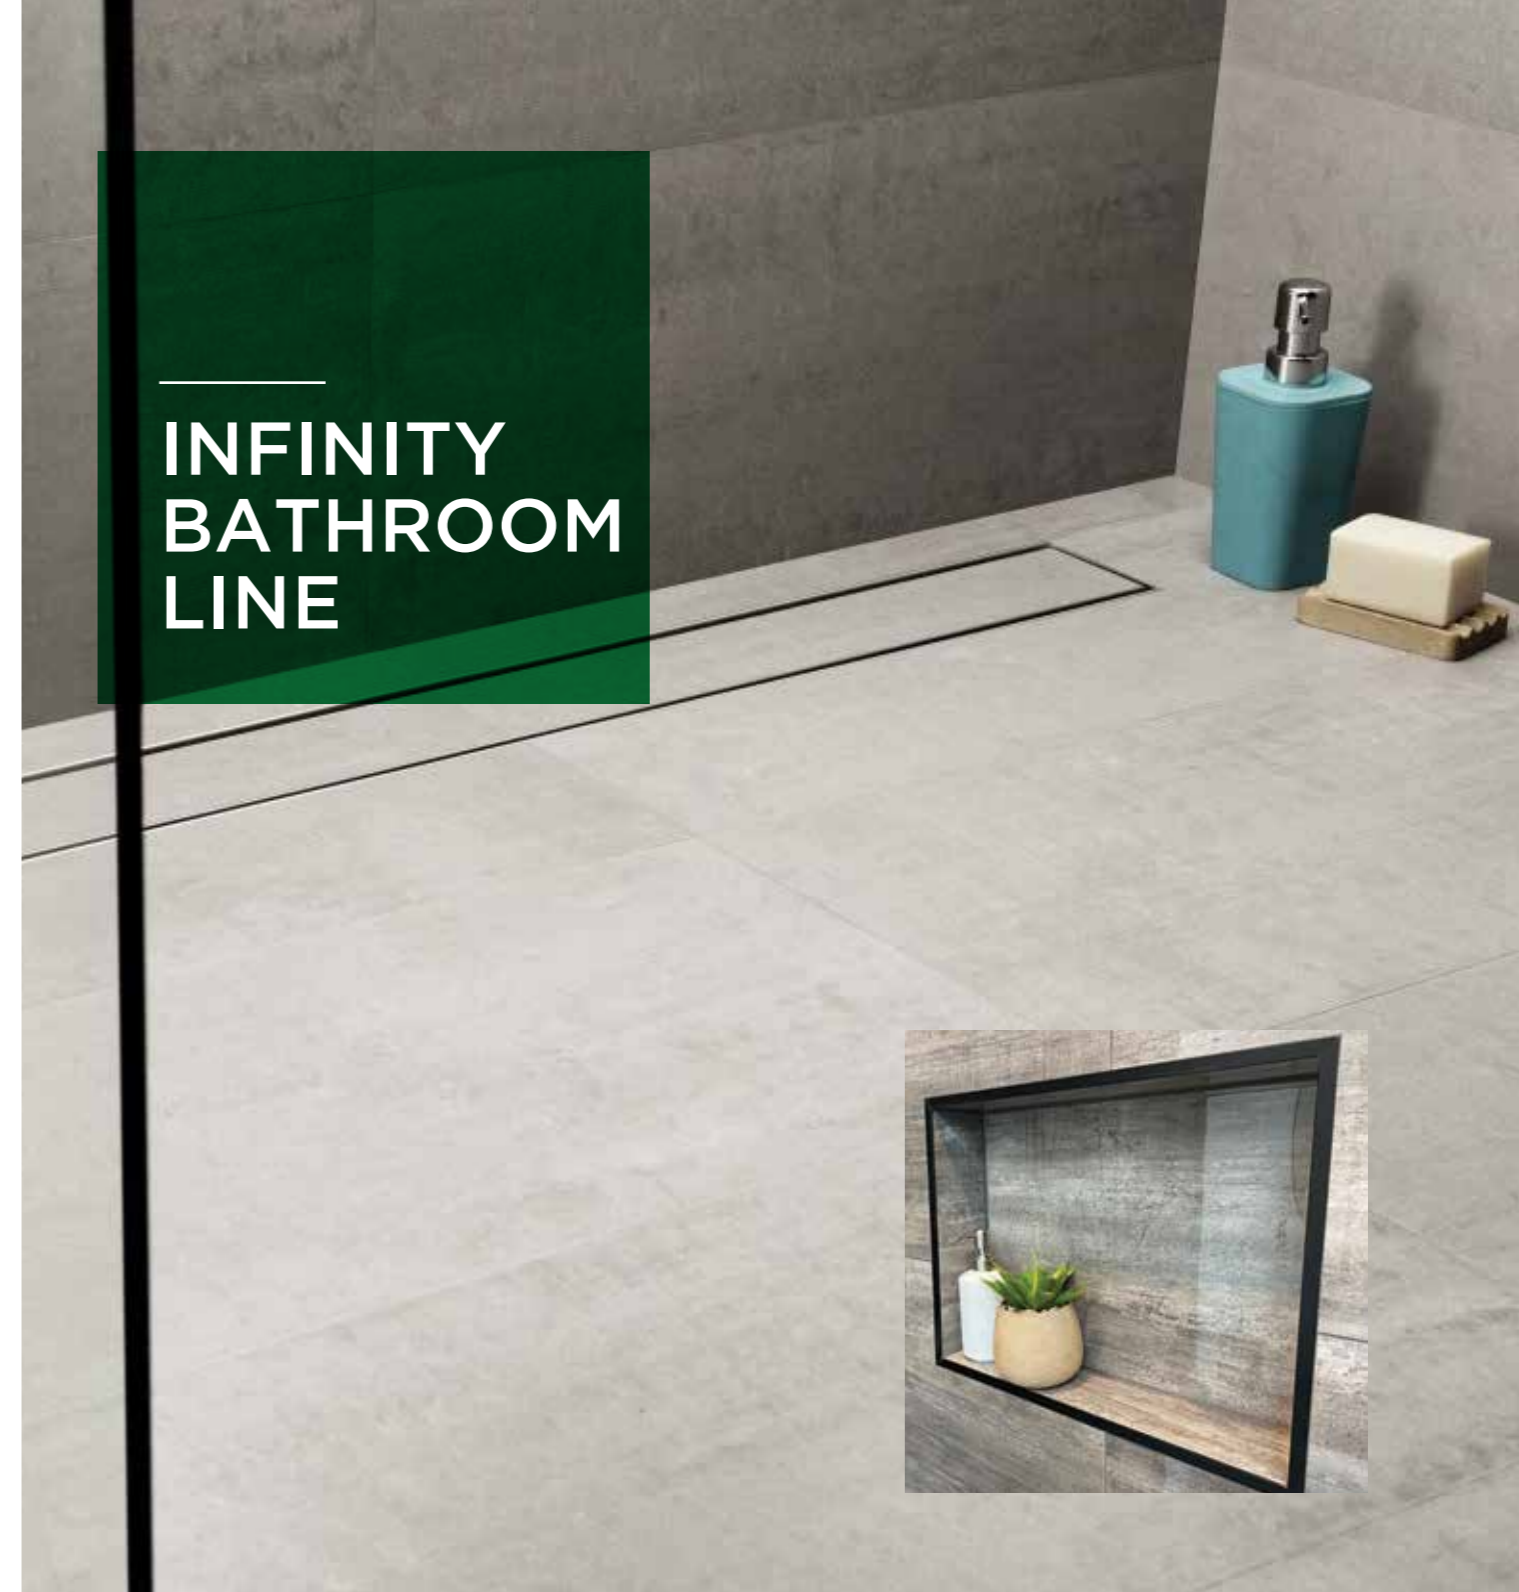

## INFINITY BATHROOM LINE

If a walk-in, level entry, tiled shower is what you're looking for, then Showerwell can assist with the Infinity Line. These products must be installed by a professional tiler. Infinity tile-over shower trays are made of environmentally friendly XPS foam board coated with a pre-waterproofing for added strength and performance. They easily form a walk-in shower tray which falls towards the drainage area, saving labour costs. These high-quality trays are available with several configurations such as centre waste, linear waste, or wedge sloped shape which will fall into a full-length linear waste. Add a hob to ensure absolute water catchment if desired. Ensure the perfect fall, look and performance with this range.