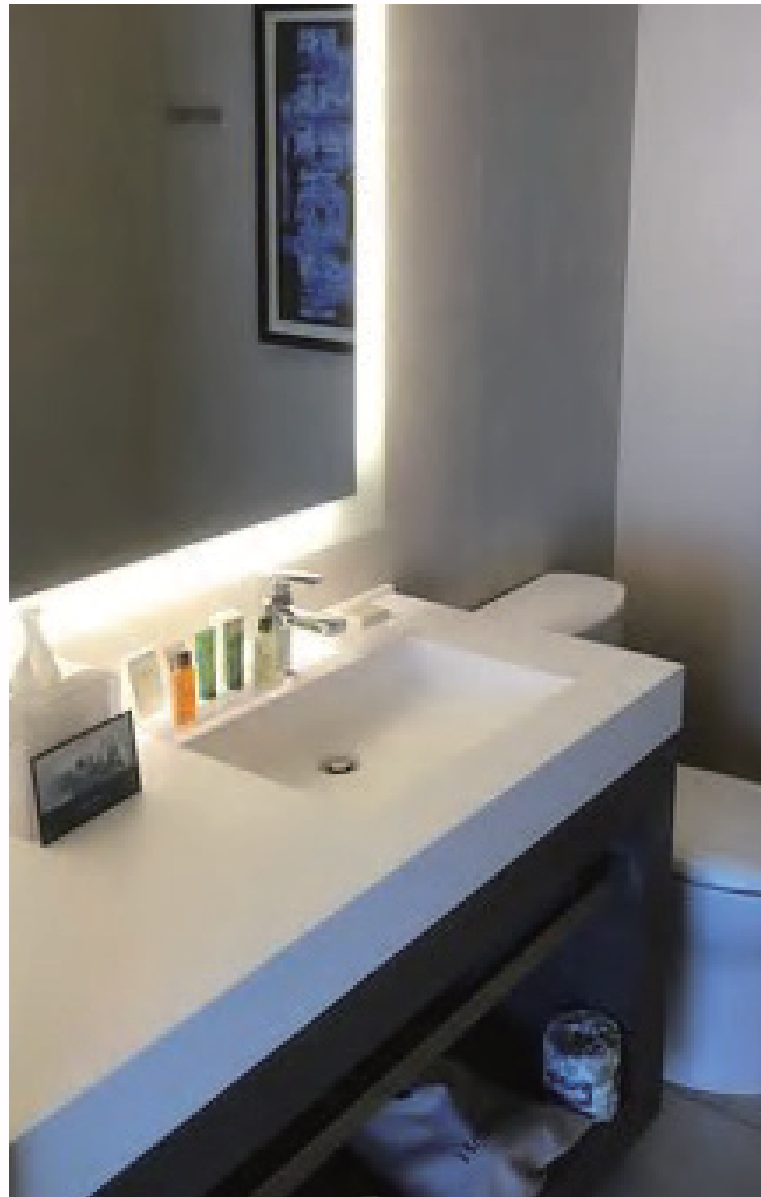

Custom vanity basins

Hilton Cleveland Downtown, USA
Integrated vanity basins.