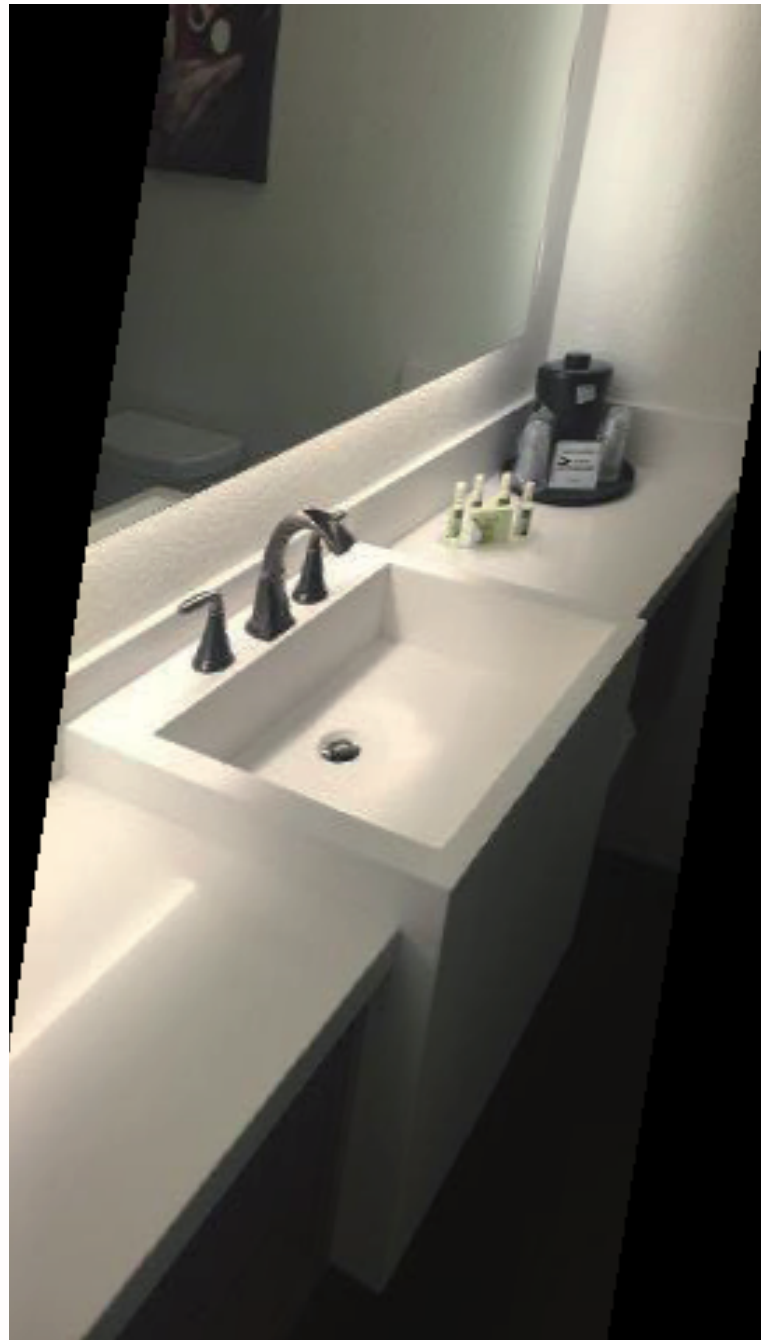

Custom fabrication

Las Vegas serviced apartments.
262 bespoke vanity units.