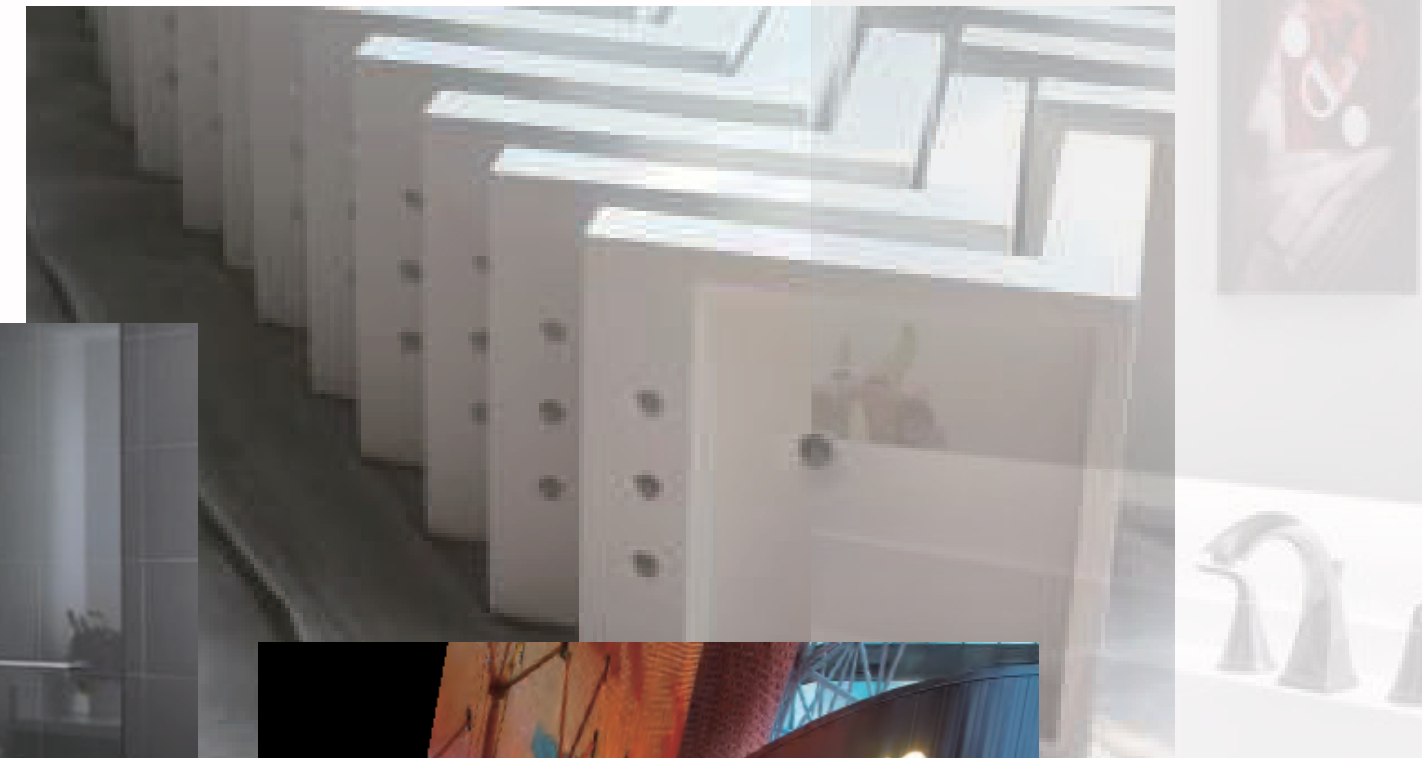

Custom fabrication

Las Vegas serviced apartments.
262 bespoke vanity units.