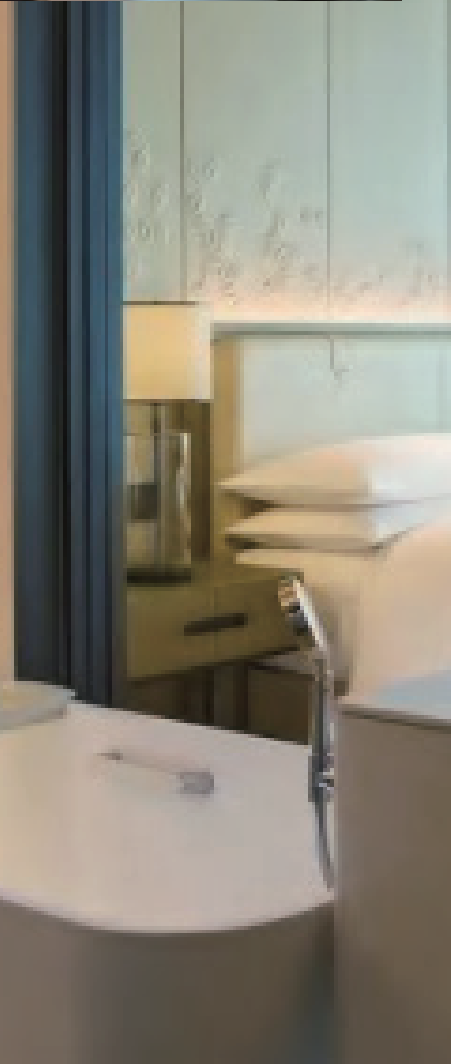

Baths to fit a range of layouts.

Our range includes round, geometric and back-to-wall baths.