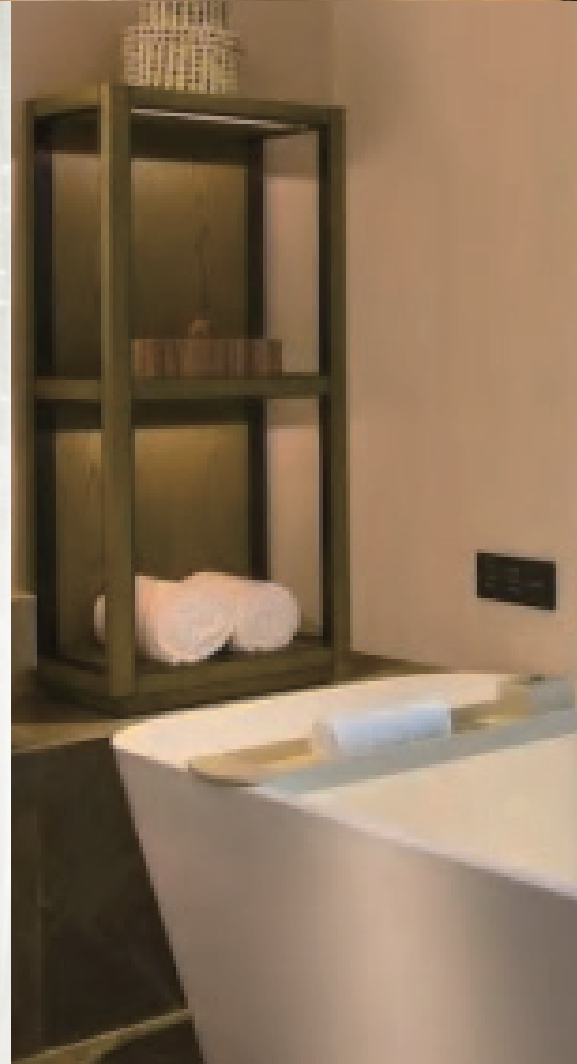

Baths to fit a range of layouts.

Our range includes round, geometric and back-to-wall baths.