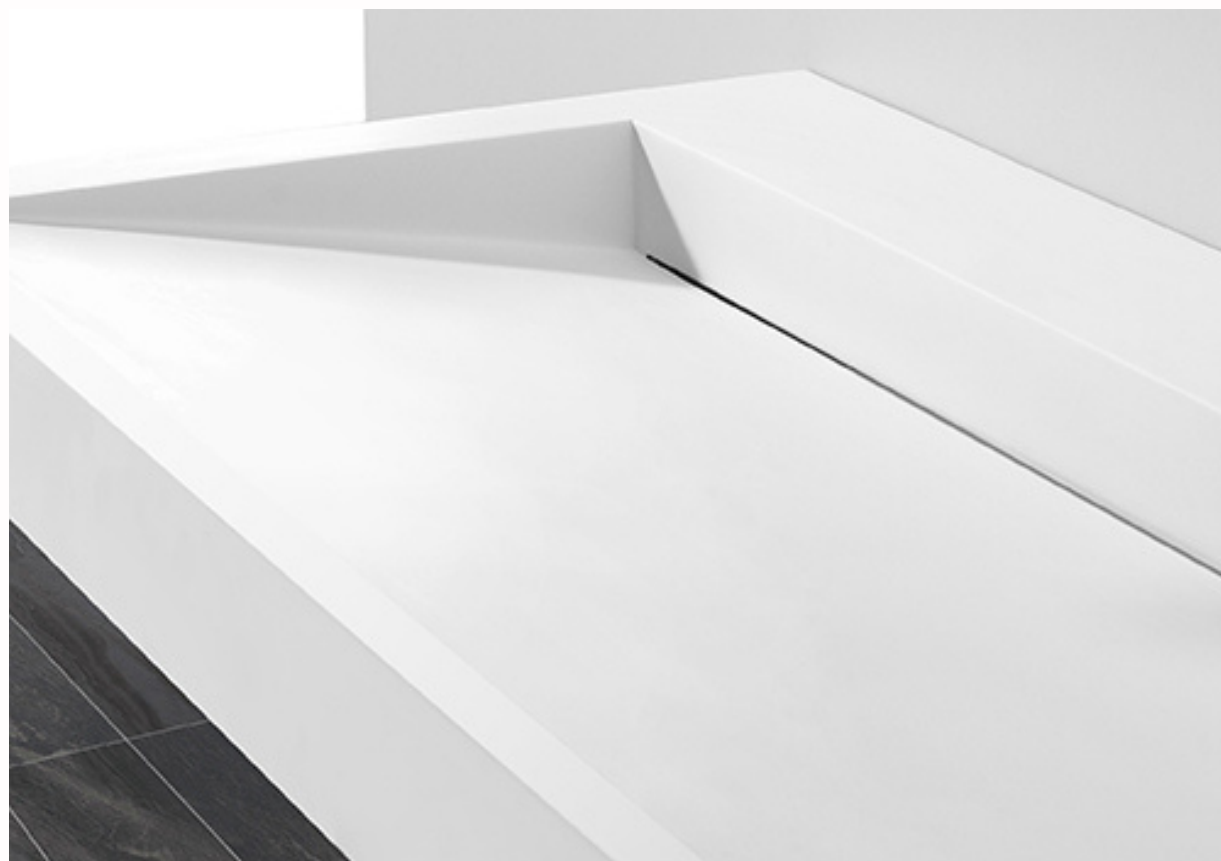

# Made to measure.

We know every project is unique, that is why we offer bespoke, made-to-measure wall hung basins and vanity tops in stunning marble solid surface.

# Marble solid surface.

M8858

M8819

M8828

M8808-B

M7811

M8819

M8832

# Ramp basins

Create space with wall hung ramp sinks. The hidden waste and angled profile is ideal for commercial, retail and communal bathroom settings.